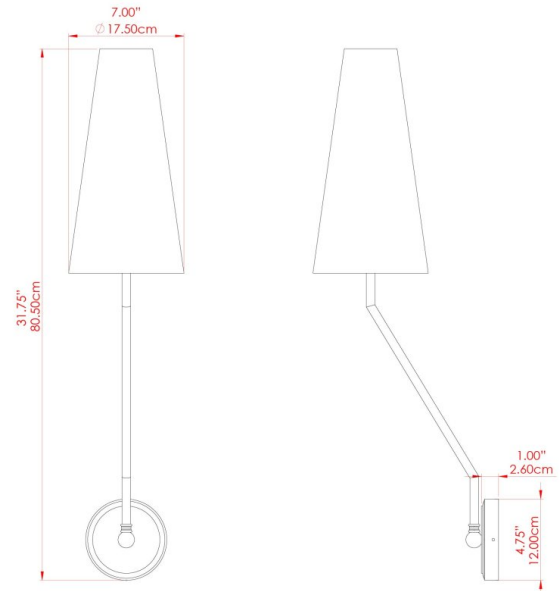

RHYL Wall Light

MLWL327ANTBRS Antique Brass

MATERIAL	Brass
HEIGHT	72cm
WIDTH DIAMETER	20cm
LENGTH PROJECTION	22cm
WEIGHT	0.78 kg
LAMPHOLDER	E27
MAX WATTAGE	40W
VOLTAGE	220/240v
IP RATING	IP20
CLASS PROTECTION	Class I
SHADE	MLFS004
FLEX BAR CHAIN LENGTH	n/a
CABLE TYPE	-

RHYL Wall Light

MLWL327PCMBK Matt Black

MATERIAL	Brass
HEIGHT	72cm
WIDTH DIAMETER	20cm
LENGTH PROJECTION	22cm
WEIGHT	0.78 kg
LAMPHOLDER	E27
MAX WATTAGE	40W
VOLTAGE	220/240v
IP RATING	IP20
CLASS PROTECTION	Class I
SHADE	MLFS004
FLEX BAR CHAIN LENGTH	n/a
CABLE TYPE	-

RHYL Wall Light

MLWL327PCWTE White

MATERIAL	Brass
HEIGHT	72cm
WIDTH DIAMETER	20cm
LENGTH PROJECTION	22cm
WEIGHT	0.78 kg
LAMPHOLDER	E27
MAX WATTAGE	40W
VOLTAGE	220/240v
IP RATING	IP20
CLASS PROTECTION	Class I
SHADE	MLFS004
FLEX BAR CHAIN LENGTH	n/a
CABLE TYPE	-

FIXING BRACKET: MLWB17 | White

RHYL Wall Light

MLWL327POLBRS Polished Brass

MATERIAL	Brass
HEIGHT	72cm
WIDTH DIAMETER	20cm
LENGTH PROJECTION	22cm
WEIGHT	0.78 kg
LAMPHOLDER	E27
MAX WATTAGE	40W
VOLTAGE	220/240v
IP RATING	IP20
CLASS PROTECTION	Class I
SHADE	MLFS004
FLEX BAR CHAIN LENGTH	n/a
CABLE TYPE	-