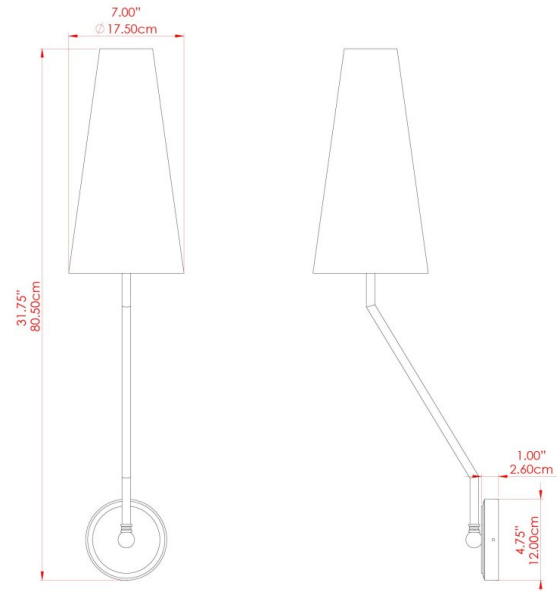

RHYL Wall Light

MLWL327ANTBRS Antique Brass

MATERIAL	Brass
HEIGHT	72cm
WIDTH DIAMETER	20cm
LENGTH PROJECTION	22cm
WEIGHT	0.78 kg
LAMPHOLDER	E27
MAX WATTAGE	40W
VOLTAGE	220/240v
IP RATING	IP20
CLASS PROTECTION	Class I
SHADE	MLFS004
FLEX BAR CHAIN LENGTH	n/a
CABLE TYPE	-

FIXING BRACKET: MLWB17 | Antique Brass

RHYL Wall Light

MLWL327ANTSLV Antique Silver

MATERIAL	Brass
HEIGHT	72cm
WIDTH DIAMETER	20cm
LENGTH PROJECTION	22cm
WEIGHT	0.78 kg
LAMPHOLDER	E27
MAX WATTAGE	40W
VOLTAGE	220/240v
IP RATING	IP20
CLASS PROTECTION	Class I
SHADE	MLFS004
FLEX BAR CHAIN LENGTH	n/a
CABLE TYPE	-

FIXING BRACKET: MLWB17 | Antique Silver

MATERIAL	Brass
HEIGHT	72cm
WIDTH DIAMETER	20cm
LENGTH PROJECTION	22cm
WEIGHT	0.78 kg
LAMPHOLDER	E27
MAX WATTAGE	40W
VOLTAGE	220/240v
IP RATING	IP20
CLASS PROTECTION	Class I
SHADE	MLFS004
FLEX BAR CHAIN LENGTH	n/a
CABLE TYPE	-

RHYL Wall Light

MLWL327PCMBK Matt Black

MATERIAL	Brass
HEIGHT	72cm
WIDTH DIAMETER	20cm
LENGTH PROJECTION	22cm
WEIGHT	0.78 kg
LAMPHOLDER	E27
MAX WATTAGE	40W
VOLTAGE	220/240v
IP RATING	IP20
CLASS PROTECTION	Class I
SHADE	MLFS004
FLEX BAR CHAIN LENGTH	n/a
CABLE TYPE	-