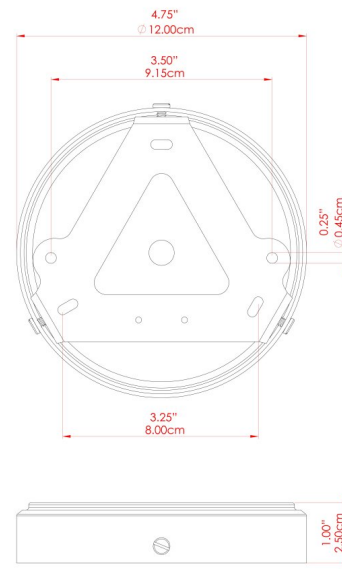

RHYL Wall Light

MLWL327PCMBK Matt Black

MATERIAL	Brass
HEIGHT	72cm
WIDTH DIAMETER	20cm
LENGTH PROJECTION	22cm
WEIGHT	0.78 kg
LAMPHOLDER	E27
MAX WATTAGE	40W
VOLTAGE	220/240v
IP RATING	IP20
CLASS PROTECTION	Class I
SHADE	MLFS004
FLEX BAR CHAIN LENGTH	n/a
CABLE TYPE	-

RHYL Wall Light

MLWL327PCWTE White

MATERIAL	Brass
HEIGHT	72cm
WIDTH DIAMETER	20cm
LENGTH PROJECTION	22cm
WEIGHT	0.78 kg
LAMPHOLDER	E27
MAX WATTAGE	40W
VOLTAGE	220/240v
IP RATING	IP20
CLASS PROTECTION	Class I
SHADE	MLFS004
FLEX BAR CHAIN LENGTH	n/a
CABLE TYPE	-

FIXING BRACKET: MLWB17 | White

RHYL Wall Light

MLWL327POLBRS Polished Brass

MATERIAL	Brass
HEIGHT	72cm
WIDTH DIAMETER	20cm
LENGTH PROJECTION	22cm
WEIGHT	0.78 kg
LAMPHOLDER	E27
MAX WATTAGE	40W
VOLTAGE	220/240v
IP RATING	IP20
CLASS PROTECTION	Class I
SHADE	MLFS004
FLEX BAR CHAIN LENGTH	n/a
CABLE TYPE	-

FIXING BRACKET: MLWB17 | Polished Brass

RHYL Wall Light

MLWL327SATBRS Satin Brass

MATERIAL	Brass
HEIGHT	72cm
WIDTH DIAMETER	20cm
LENGTH PROJECTION	22cm
WEIGHT	0.78 kg
LAMPHOLDER	E27
MAX WATTAGE	40W
VOLTAGE	220/240v
IP RATING	IP20
CLASS PROTECTION	Class I
SHADE	MLFS004
FLEX BAR CHAIN LENGTH	n/a
CABLE TYPE	-