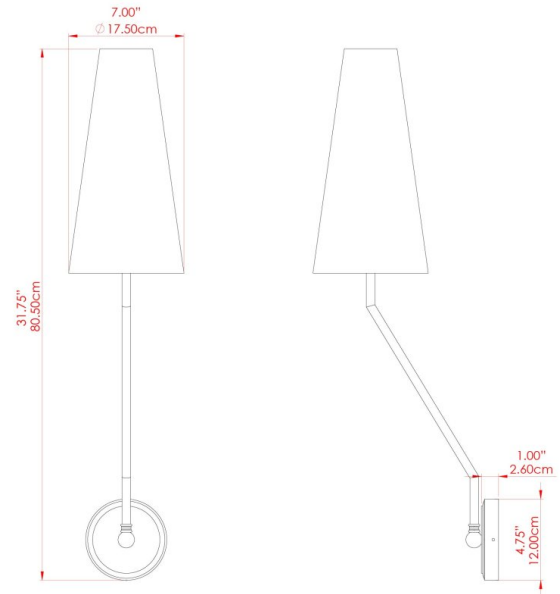

RHYL Wall Light

MLWL327ANTBRS Antique Brass

MATERIAL	Brass
HEIGHT	72cm
WIDTH DIAMETER	20cm
LENGTH PROJECTION	22cm
WEIGHT	0.78 kg
LAMPHOLDER	E27
MAX WATTAGE	40W
VOLTAGE	220/240v
IP RATING	IP20
CLASS PROTECTION	Class I
SHADE	MLFS004
FLEX BAR CHAIN LENGTH	n/a
CABLE TYPE	-

FIXING BRACKET: MLWB17 | Antique Brass

RHYL Wall Light

MLWL327ANTSLV Antique Silver

MATERIAL	Brass
HEIGHT	72cm
WIDTH DIAMETER	20cm
LENGTH PROJECTION	22cm
WEIGHT	0.78 kg
LAMPHOLDER	E27
MAX WATTAGE	40W
VOLTAGE	220/240v
IP RATING	IP20
CLASS PROTECTION	Class I
SHADE	MLFS004
FLEX BAR CHAIN LENGTH	n/a
CABLE TYPE	-

FIXING BRACKET: MLWB17 | Antique Silver

MATERIAL	Brass
HEIGHT	72cm
WIDTH DIAMETER	20cm
LENGTH PROJECTION	22cm
WEIGHT	0.78 kg
LAMPHOLDER	E27
MAX WATTAGE	40W
VOLTAGE	220/240v
IP RATING	IP20
CLASS PROTECTION	Class I
SHADE	MLFS004
FLEX BAR CHAIN LENGTH	n/a
CABLE TYPE	-

RHYL Wall Light

MLWL327PCMBK Matt Black

MATERIAL	Brass
HEIGHT	72cm
WIDTH DIAMETER	20cm
LENGTH PROJECTION	22cm
WEIGHT	0.78 kg
LAMPHOLDER	E27
MAX WATTAGE	40W
VOLTAGE	220/240v
IP RATING	IP20
CLASS PROTECTION	Class I
SHADE	MLFS004
FLEX BAR CHAIN LENGTH	n/a
CABLE TYPE	-