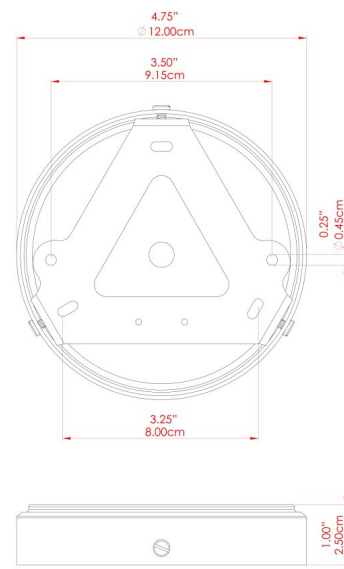

FIXING BRACKET: MLWB17 | Antique Silver

MATERIAL	Brass
HEIGHT	72cm
WIDTH DIAMETER	20cm
LENGTH PROJECTION	22cm
WEIGHT	0.78 kg
LAMPHOLDER	E27
MAX WATTAGE	40W
VOLTAGE	220/240v
IP RATING	IP20
CLASS PROTECTION	Class I
SHADE	MLFS004
FLEX BAR CHAIN LENGTH	n/a
CABLE TYPE	-

RHYL Wall Light

MLWL327PCMBK Matt Black

MATERIAL	Brass
HEIGHT	72cm
WIDTH DIAMETER	20cm
LENGTH PROJECTION	22cm
WEIGHT	0.78 kg
LAMPHOLDER	E27
MAX WATTAGE	40W
VOLTAGE	220/240v
IP RATING	IP20
CLASS PROTECTION	Class I
SHADE	MLFS004
FLEX BAR CHAIN LENGTH	n/a
CABLE TYPE	-

RHYL Wall Light

MLWL327PCWTE White

MATERIAL	Brass
HEIGHT	72cm
WIDTH DIAMETER	20cm
LENGTH PROJECTION	22cm
WEIGHT	0.78 kg
LAMPHOLDER	E27
MAX WATTAGE	40W
VOLTAGE	220/240v
IP RATING	IP20
CLASS PROTECTION	Class I
SHADE	MLFS004
FLEX BAR CHAIN LENGTH	n/a
CABLE TYPE	-

FIXING BRACKET: MLWB17 | White

RHYL Wall Light

MLWL327POLBRS Polished Brass

MATERIAL	Brass
HEIGHT	72cm
WIDTH DIAMETER	20cm
LENGTH PROJECTION	22cm
WEIGHT	0.78 kg
LAMPHOLDER	E27
MAX WATTAGE	40W
VOLTAGE	220/240v
IP RATING	IP20
CLASS PROTECTION	Class I
SHADE	MLFS004
FLEX BAR CHAIN LENGTH	n/a
CABLE TYPE	-