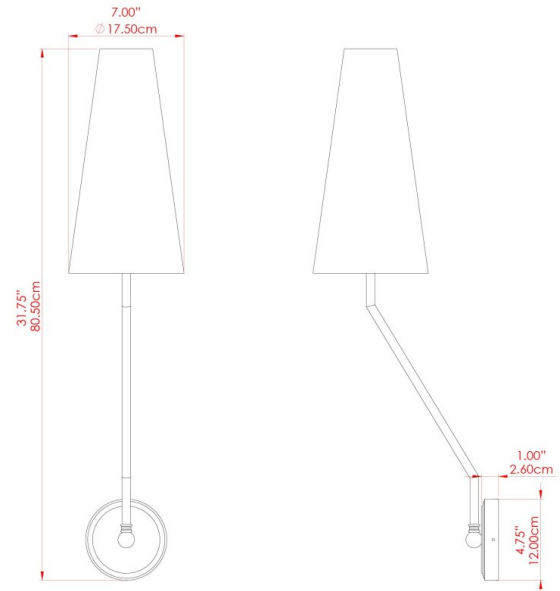

RHYL Wall Light

MLWL327PCMBK Matt Black

MATERIAL	Brass
HEIGHT	72cm
WIDTH DIAMETER	20cm
LENGTH PROJECTION	22cm
WEIGHT	0.78 kg
LAMPHOLDER	E27
MAX WATTAGE	40W
VOLTAGE	220/240v
IP RATING	IP20
CLASS PROTECTION	Class I
SHADE	MLFS004
FLEX BAR CHAIN LENGTH	n/a
CABLE TYPE	-

RHYL Wall Light

MLWL327PCWTE White

MATERIAL	Brass
HEIGHT	72cm
WIDTH DIAMETER	20cm
LENGTH PROJECTION	22cm
WEIGHT	0.78 kg
LAMPHOLDER	E27
MAX WATTAGE	40W
VOLTAGE	220/240v
IP RATING	IP20
CLASS PROTECTION	Class I
SHADE	MLFS004
FLEX BAR CHAIN LENGTH	n/a
CABLE TYPE	-

FIXING BRACKET: MLWB17 | White

RHYL Wall Light

MLWL327POLBRS Polished Brass

MATERIAL	Brass
HEIGHT	72cm
WIDTH DIAMETER	20cm
LENGTH PROJECTION	22cm
WEIGHT	0.78 kg
LAMPHOLDER	E27
MAX WATTAGE	40W
VOLTAGE	220/240v
IP RATING	IP20
CLASS PROTECTION	Class I
SHADE	MLFS004
FLEX BAR CHAIN LENGTH	n/a
CABLE TYPE	-

FIXING BRACKET: MLWB17 | Polished Brass

RHYL Wall Light

MLWL327SATBRS Satin Brass

MATERIAL	Brass
HEIGHT	72cm
WIDTH DIAMETER	20cm
LENGTH PROJECTION	22cm
WEIGHT	0.78 kg
LAMPHOLDER	E27
MAX WATTAGE	40W
VOLTAGE	220/240v
IP RATING	IP20
CLASS PROTECTION	Class I
SHADE	MLFS004
FLEX BAR CHAIN LENGTH	n/a
CABLE TYPE	-