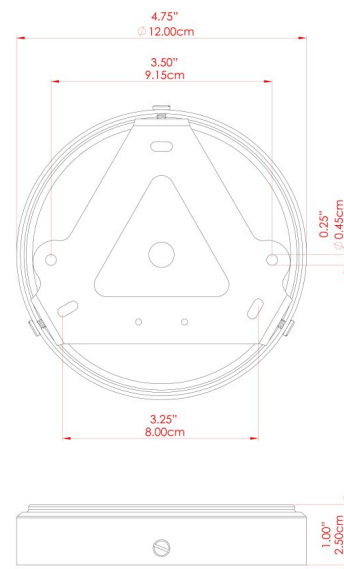

RHYL Wall Light

MLWL327ANTBRS Antique Brass

MATERIAL	Brass
HEIGHT	72cm
WIDTH DIAMETER	20cm
LENGTH PROJECTION	22cm
WEIGHT	0.78 kg
LAMPHOLDER	E27
MAX WATTAGE	40W
VOLTAGE	220/240v
IP RATING	IP20
CLASS PROTECTION	Class I
SHADE	MLFS004
FLEX BAR CHAIN LENGTH	n/a
CABLE TYPE	-

FIXING BRACKET: MLWB17 | Antique Brass

RHYL Wall Light

MLWL327ANTSLV Antique Silver

MATERIAL	Brass
HEIGHT	72cm
WIDTH DIAMETER	20cm
LENGTH PROJECTION	22cm
WEIGHT	0.78 kg
LAMPHOLDER	E27
MAX WATTAGE	40W
VOLTAGE	220/240v
IP RATING	IP20
CLASS PROTECTION	Class I
SHADE	MLFS004
FLEX BAR CHAIN LENGTH	n/a
CABLE TYPE	-

FIXING BRACKET: MLWB17 | Antique Silver

MATERIAL	Brass
HEIGHT	72cm
WIDTH DIAMETER	20cm
LENGTH PROJECTION	22cm
WEIGHT	0.78 kg
LAMPHOLDER	E27
MAX WATTAGE	40W
VOLTAGE	220/240v
IP RATING	IP20
CLASS PROTECTION	Class I
SHADE	MLFS004
FLEX BAR CHAIN LENGTH	n/a
CABLE TYPE	-

RHYL Wall Light

MLWL327PCMBK Matt Black

MATERIAL	Brass
HEIGHT	72cm
WIDTH DIAMETER	20cm
LENGTH PROJECTION	22cm
WEIGHT	0.78 kg
LAMPHOLDER	E27
MAX WATTAGE	40W
VOLTAGE	220/240v
IP RATING	IP20
CLASS PROTECTION	Class I
SHADE	MLFS004
FLEX BAR CHAIN LENGTH	n/a
CABLE TYPE	-