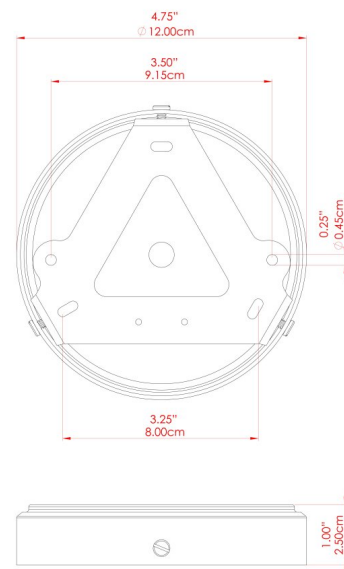

FIXING BRACKET: MLWB17 | Matt Black

WWW.MULLANLIGHTING.COM

Product Notes:

1) Bulbs not included. 2) Dimensions do not include bulbs. 3) All products are individually made-to-order and therefore may differ slightly within manufacturing tolerances. 4) Cable / chain can be shortened during installation. Longer cable / chain lengths available on request. 5) Additional colour finishes may be available on request. 6) Refer to our website for a full list of terms and conditions.