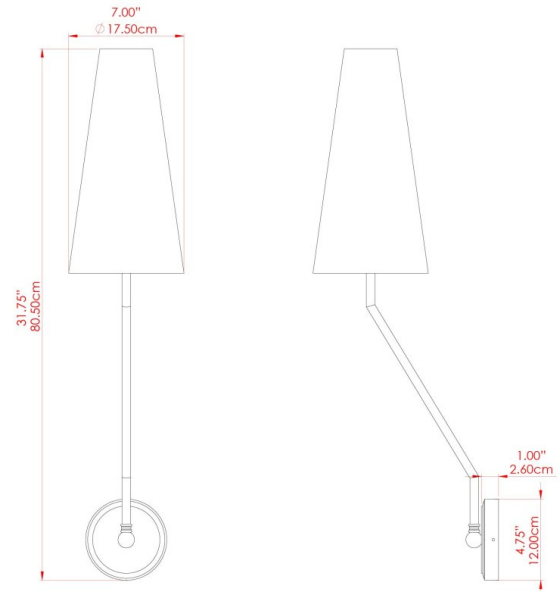

RHYL Wall Light

MLWL327ANTBRS Antique Brass

MATERIAL	Brass
HEIGHT	72cm
WIDTH DIAMETER	20cm
LENGTH PROJECTION	22cm
WEIGHT	0.78 kg
LAMPHOLDER	E27
MAX WATTAGE	40W
VOLTAGE	220/240v
IP RATING	IP20
CLASS PROTECTION	Class I
SHADE	MLFS004
FLEX BAR CHAIN LENGTH	n/a
CABLE TYPE	-

FIXING BRACKET: MLWB17 | Antique Brass

RHYL Wall Light

MLWL327ANTSLV Antique Silver

MATERIAL	Brass
HEIGHT	72cm
WIDTH DIAMETER	20cm
LENGTH PROJECTION	22cm
WEIGHT	0.78 kg
LAMPHOLDER	E27
MAX WATTAGE	40W
VOLTAGE	220/240v
IP RATING	IP20
CLASS PROTECTION	Class I
SHADE	MLFS004
FLEX BAR CHAIN LENGTH	n/a
CABLE TYPE	-

FIXING BRACKET: MLWB17 | Antique Silver

MATERIAL	Brass
HEIGHT	72cm
WIDTH DIAMETER	20cm
LENGTH PROJECTION	22cm
WEIGHT	0.78 kg
LAMPHOLDER	E27
MAX WATTAGE	40W
VOLTAGE	220/240v
IP RATING	IP20
CLASS PROTECTION	Class I
SHADE	MLFS004
FLEX BAR CHAIN LENGTH	n/a
CABLE TYPE	-

RHYL Wall Light

MLWL327PCMBK Matt Black

MATERIAL	Brass
HEIGHT	72cm
WIDTH DIAMETER	20cm
LENGTH PROJECTION	22cm
WEIGHT	0.78 kg
LAMPHOLDER	E27
MAX WATTAGE	40W
VOLTAGE	220/240v
IP RATING	IP20
CLASS PROTECTION	Class I
SHADE	MLFS004
FLEX BAR CHAIN LENGTH	n/a
CABLE TYPE	-