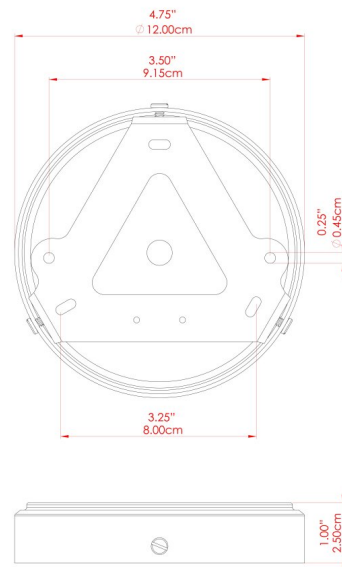

RHYL Wall Light

MLWL327ANTBRS Antique Brass

MATERIAL	Brass
HEIGHT	72cm
WIDTH DIAMETER	20cm
LENGTH PROJECTION	22cm
WEIGHT	0.78 kg
LAMPHOLDER	E27
MAX WATTAGE	40W
VOLTAGE	220/240v
IP RATING	IP20
CLASS PROTECTION	Class I
SHADE	MLFS004
FLEX BAR CHAIN LENGTH	n/a
CABLE TYPE	-

FIXING BRACKET: MLWB17 | Antique Brass

RHYL Wall Light

MLWL327ANTSLV Antique Silver

MATERIAL	Brass
HEIGHT	72cm
WIDTH DIAMETER	20cm
LENGTH PROJECTION	22cm
WEIGHT	0.78 kg
LAMPHOLDER	E27
MAX WATTAGE	40W
VOLTAGE	220/240v
IP RATING	IP20
CLASS PROTECTION	Class I
SHADE	MLFS004
FLEX BAR CHAIN LENGTH	n/a
CABLE TYPE	-

FIXING BRACKET: MLWB17 | Antique Silver

MATERIAL	Brass
HEIGHT	72cm
WIDTH DIAMETER	20cm
LENGTH PROJECTION	22cm
WEIGHT	0.78 kg
LAMPHOLDER	E27
MAX WATTAGE	40W
VOLTAGE	220/240v
IP RATING	IP20
CLASS PROTECTION	Class I
SHADE	MLFS004
FLEX BAR CHAIN LENGTH	n/a
CABLE TYPE	-

RHYL Wall Light

MLWL327PCMBK Matt Black

MATERIAL	Brass
HEIGHT	72cm
WIDTH DIAMETER	20cm
LENGTH PROJECTION	22cm
WEIGHT	0.78 kg
LAMPHOLDER	E27
MAX WATTAGE	40W
VOLTAGE	220/240v
IP RATING	IP20
CLASS PROTECTION	Class I
SHADE	MLFS004
FLEX BAR CHAIN LENGTH	n/a
CABLE TYPE	-