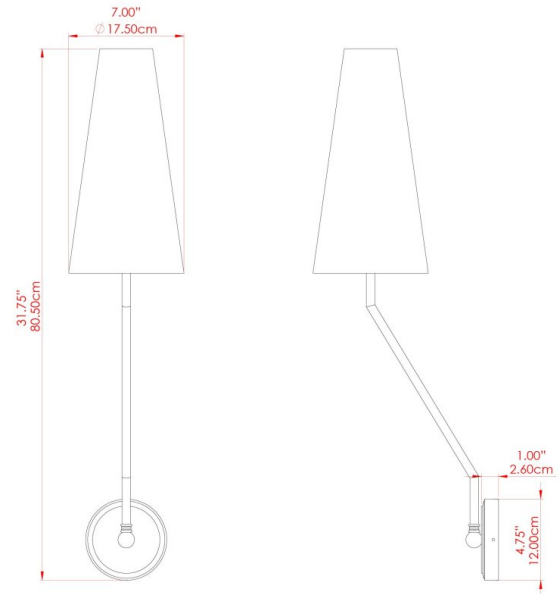

RHYL Wall Light

MLWL327PCMBK Matt Black

MATERIAL	Brass
HEIGHT	72cm
WIDTH DIAMETER	20cm
LENGTH PROJECTION	22cm
WEIGHT	0.78 kg
LAMPHOLDER	E27
MAX WATTAGE	40W
VOLTAGE	220/240v
IP RATING	IP20
CLASS PROTECTION	Class I
SHADE	MLFS004
FLEX BAR CHAIN LENGTH	n/a
CABLE TYPE	-

RHYL Wall Light

MLWL327PCWTE White

MATERIAL	Brass
HEIGHT	72cm
WIDTH DIAMETER	20cm
LENGTH PROJECTION	22cm
WEIGHT	0.78 kg
LAMPHOLDER	E27
MAX WATTAGE	40W
VOLTAGE	220/240v
IP RATING	IP20
CLASS PROTECTION	Class I
SHADE	MLFS004
FLEX BAR CHAIN LENGTH	n/a
CABLE TYPE	-

FIXING BRACKET: MLWB17 | White

RHYL Wall Light

MLWL327POLBRS Polished Brass

MATERIAL	Brass
HEIGHT	72cm
WIDTH DIAMETER	20cm
LENGTH PROJECTION	22cm
WEIGHT	0.78 kg
LAMPHOLDER	E27
MAX WATTAGE	40W
VOLTAGE	220/240v
IP RATING	IP20
CLASS PROTECTION	Class I
SHADE	MLFS004
FLEX BAR CHAIN LENGTH	n/a
CABLE TYPE	-

FIXING BRACKET: MLWB17 | Polished Brass

RHYL Wall Light

MLWL327SATBRS Satin Brass

MATERIAL	Brass
HEIGHT	72cm
WIDTH DIAMETER	20cm
LENGTH PROJECTION	22cm
WEIGHT	0.78 kg
LAMPHOLDER	E27
MAX WATTAGE	40W
VOLTAGE	220/240v
IP RATING	IP20
CLASS PROTECTION	Class I
SHADE	MLFS004
FLEX BAR CHAIN LENGTH	n/a
CABLE TYPE	-