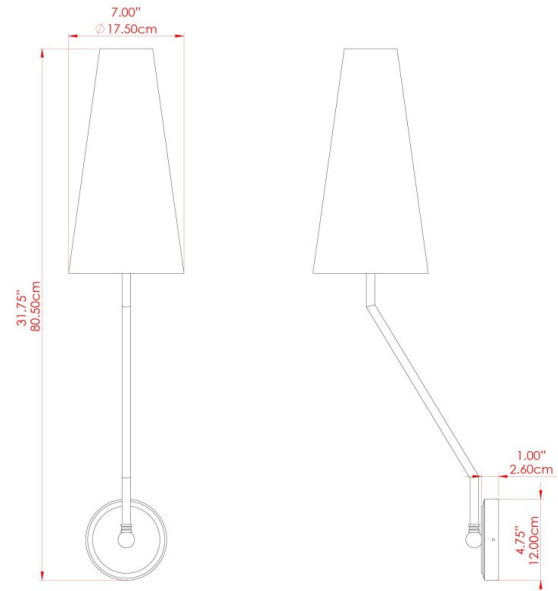

RHYL Wall Light

MLWL327ANTBRS Antique Brass

MATERIAL	Brass
HEIGHT	72cm
WIDTH DIAMETER	20cm
LENGTH PROJECTION	22cm
WEIGHT	0.78 kg
LAMPHOLDER	E27
MAX WATTAGE	40W
VOLTAGE	220/240v
IP RATING	IP20
CLASS PROTECTION	Class I
SHADE	MLFS004
FLEX BAR CHAIN LENGTH	n/a
CABLE TYPE	-

FIXING BRACKET: MLWB17 | Antique Silver

MATERIAL	Brass
HEIGHT	72cm
WIDTH DIAMETER	20cm
LENGTH PROJECTION	22cm
WEIGHT	0.78 kg
LAMPHOLDER	E27
MAX WATTAGE	40W
VOLTAGE	220/240v
IP RATING	IP20
CLASS PROTECTION	Class I
SHADE	MLFS004
FLEX BAR CHAIN LENGTH	n/a
CABLE TYPE	-

RHYL Wall Light

MLWL327PCMBK Matt Black

MATERIAL	Brass
HEIGHT	72cm
WIDTH DIAMETER	20cm
LENGTH PROJECTION	22cm
WEIGHT	0.78 kg
LAMPHOLDER	E27
MAX WATTAGE	40W
VOLTAGE	220/240v
IP RATING	IP20
CLASS PROTECTION	Class I
SHADE	MLFS004
FLEX BAR CHAIN LENGTH	n/a
CABLE TYPE	-

RHYL Wall Light

MLWL327PCWTE White

MATERIAL	Brass
HEIGHT	72cm
WIDTH DIAMETER	20cm
LENGTH PROJECTION	22cm
WEIGHT	0.78 kg
LAMPHOLDER	E27
MAX WATTAGE	40W
VOLTAGE	220/240v
IP RATING	IP20
CLASS PROTECTION	Class I
SHADE	MLFS004
FLEX BAR CHAIN LENGTH	n/a
CABLE TYPE	-