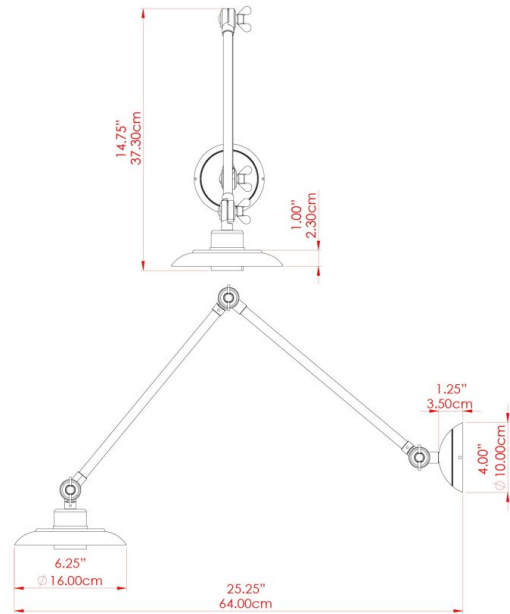

REZNOR Wall Light

MLWL224POLBRS Polished Brass

MATERIAL	Brass
HEIGHT	45-65cm
WIDTH | DIAMETER	16cm
LENGTH | PROJECTION	50-80cm
WEIGHT	1 kg
LAMPHOLDER	E27
MAX WATTAGE	60W
VOLTAGE	220/240v
IP RATING	IP20
CLASS PROTECTION	Class I
SHADE	-
FLEX | BAR | CHAIN LENGTH	n/a
CABLE TYPE	- |