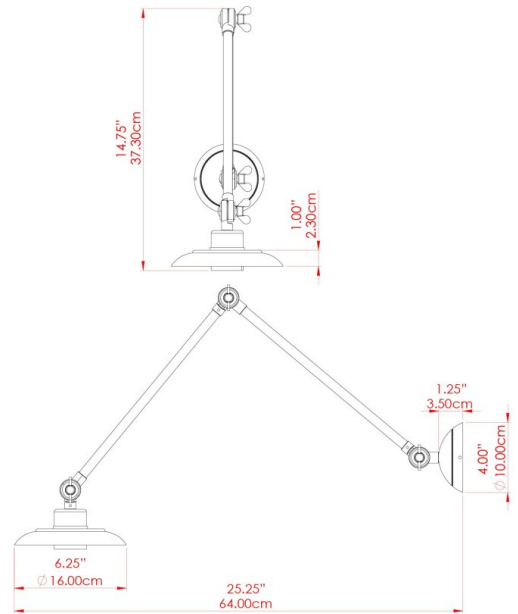

REZNOR Wall Light

MLWL224ANTSLV Antique Silver

MATERIAL	Brass
HEIGHT	45-65cm
WIDTH | DIAMETER	16cm
LENGTH | PROJECTION	50-80cm
WEIGHT	1 kg
LAMPHOLDER	E27
MAX WATTAGE	60W
VOLTAGE	220/240v
IP RATING	IP20
CLASS PROTECTION	Class I
SHADE	-
FLEX | BAR | CHAIN LENGTH	n/a
CABLE TYPE	- |