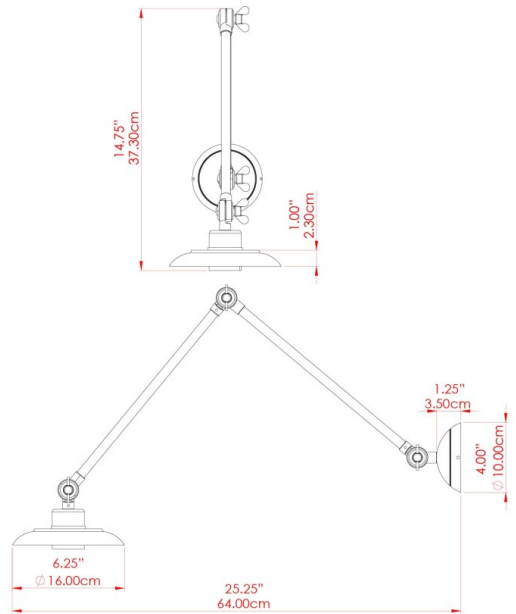

REZNOR Wall Light

MLWL224ANTBRS Antique Brass

MATERIAL	Brass
HEIGHT	45-65cm
WIDTH | DIAMETER	16cm
LENGTH | PROJECTION	50-80cm
WEIGHT	1 kg
LAMPHOLDER	E27
MAX WATTAGE	60W
VOLTAGE	220/240v
IP RATING	IP20
CLASS PROTECTION	Class I
SHADE	-
FLEX | BAR | CHAIN LENGTH	n/a
CABLE TYPE	- |