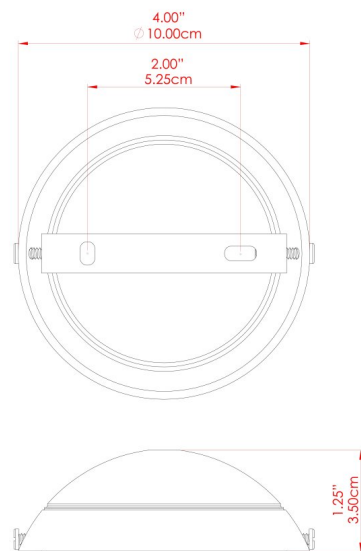

FIXING BRACKET: MLWB01 | Antique Brass

WWW.MULLANLIGHTING.COM

Product Notes:

1) Bulbs not included. 2) Dimensions do not include bulbs. 3) All products are individually made-to-order and therefore may differ slightly within manufacturing tolerances. 4) Cable / chain can be shortened during installation. Longer cable / chain lengths available on request. 5) Additional colour finishes may be available on request. 6) Refer to our website for a full list of terms and conditions.