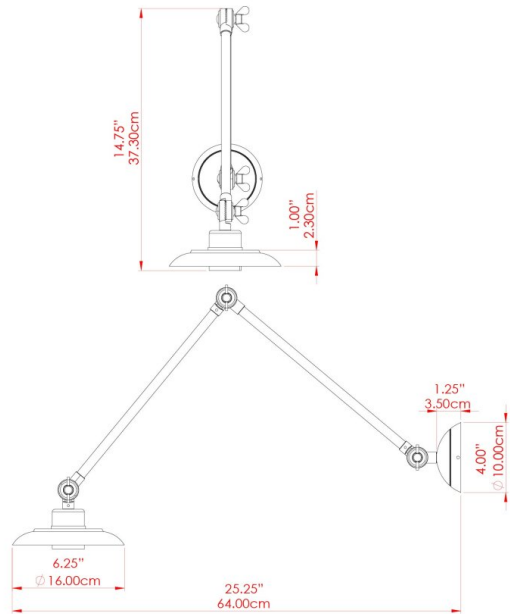

REZNOR Wall Light

MLWL224SATBRS Satin Brass

MATERIAL	Brass
HEIGHT	45-65cm
WIDTH | DIAMETER	16cm
LENGTH | PROJECTION	50-80cm
WEIGHT	1 kg
LAMPHOLDER	E27
MAX WATTAGE	60W
VOLTAGE	220/240v
IP RATING	IP20
CLASS PROTECTION	Class I
SHADE	-
FLEX | BAR | CHAIN LENGTH	n/a
CABLE TYPE	- |