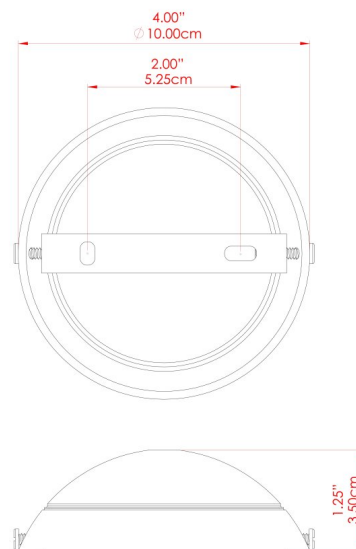

FIXING BRACKET: MLWB01 | Polished Brass

WWW.MULLANLIGHTING.COM

Product Notes:

1) Bulbs not included. 2) Dimensions do not include bulbs. 3) All products are individually made-to-order and therefore may differ slightly within manufacturing tolerances. 4) Cable / chain can be shortened during installation. Longer cable / chain lengths available on request. 5) Additional colour finishes may be available on request. 6) Refer to our website for a full list of terms and conditions.