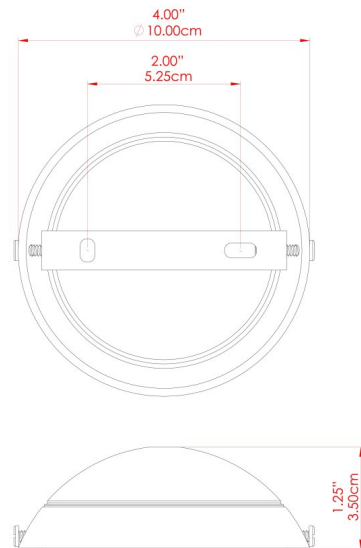

CAIRO Wall Light

MLWL231PCMBK Matt Black

MATERIAL	Brass
HEIGHT	33cm
WIDTH DIAMETER	14cm
LENGTH PROJECTION	23cm
WEIGHT	1 kg
LAMPHOLDER	GU10
MAX WATTAGE	6.5W
VOLTAGE	220/240v
IP RATING	IP20
CLASS PROTECTION	Class I
SHADE	-
FLEX BAR CHAIN LENGTH	n/a
CABLE TYPE	-

FIXING BRACKET: MLWB01 | Polished Brass

Product Notes:
 1) Bulbs not included. 2) Dimensions do not include bulbs. 3) All products are individually made-to-order and therefore may differ slightly within manufacturing tolerances. 4) Cable / chain can be shortened during installation. Longer cable / chain lengths available on request. 5) Additional colour finishes may be available on request. 6) Refer to our website for a full list of terms and conditions.

CAIRO Wall Light

MLWL231PCWTE White

MATERIAL	Brass
HEIGHT	33cm
WIDTH DIAMETER	14cm
LENGTH PROJECTION	23cm
WEIGHT	1 kg
LAMPHOLDER	GU10
MAX WATTAGE	6.5W
VOLTAGE	220/240v
IP RATING	IP20
CLASS PROTECTION	Class I
SHADE	-
FLEX BAR CHAIN LENGTH	n/a
CABLE TYPE	-