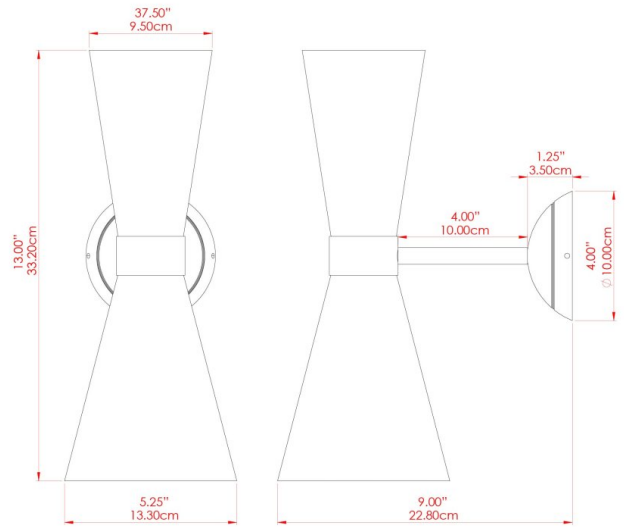

CAIRO Wall Light

MLWL231PCMBK Matt Black

MATERIAL	Brass
HEIGHT	33cm
WIDTH DIAMETER	14cm
LENGTH PROJECTION	23cm
WEIGHT	1 kg
LAMPHOLDER	GU10
MAX WATTAGE	6.5W
VOLTAGE	220/240v
IP RATING	IP20
CLASS PROTECTION	Class I
SHADE	-
FLEX BAR CHAIN LENGTH	n/a
CABLE TYPE	-

FIXING BRACKET: MLWB01 | Polished Brass

Product Notes:
 1) Bulbs not included. 2) Dimensions do not include bulbs. 3) All products are individually made-to-order and therefore may differ slightly within manufacturing tolerances. 4) Cable / chain can be shortened during installation. Longer cable / chain lengths available on request. 5) Additional colour finishes may be available on request. 6) Refer to our website for a full list of terms and conditions.

CAIRO Wall Light

MLWL231PCWTE White

MATERIAL	Brass
HEIGHT	33cm
WIDTH DIAMETER	14cm
LENGTH PROJECTION	23cm
WEIGHT	1 kg
LAMPHOLDER	GU10
MAX WATTAGE	6.5W
VOLTAGE	220/240v
IP RATING	IP20
CLASS PROTECTION	Class I
SHADE	-
FLEX BAR CHAIN LENGTH	n/a
CABLE TYPE	-