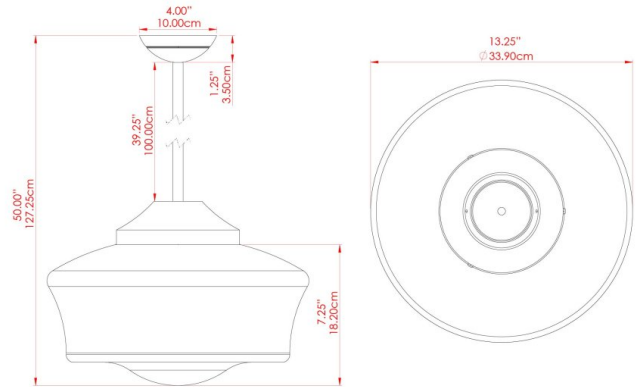

## MLP377ANTBRS Antique Brass

MATERIAL	Brass   Glass
HEIGHT	28cm
WIDTH   DIAMETER	35cm
LENGTH   PROJECTION	n/a
WEIGHT	4.3 kg
LAMPHOLDER	E27
MAX WATTAGE	60W
VOLTAGE	220/240v
IP RATING	IP20
CLASS PROTECTION	Class I
SHADE	GL041A
FLEX   BAR   CHAIN LENGTH	90cm
CABLE TYPE	-

# MLP377ANTSLV Antique Silver

MATERIAL	Brass   Glass
HEIGHT	28cm
WIDTH   DIAMETER	35cm
LENGTH   PROJECTION	n/a
WEIGHT	4.3 kg
LAMPHOLDER	E27
MAX WATTAGE	60W
VOLTAGE	220/240v
IP RATING	IP20
CLASS PROTECTION	Class I
SHADE	GL041A
FLEX   BAR   CHAIN LENGTH	90cm
CABLE TYPE	-

# SOFIA Pendant

MLP377POLBRS Polished Brass

MATERIAL	Brass   Glass
HEIGHT	28cm
WIDTH   DIAMETER	35cm
LENGTH   PROJECTION	n/a
WEIGHT	4.3 kg
LAMPHOLDER	E27
MAX WATTAGE	60W
VOLTAGE	220/240v
IP RATING	IP20
CLASS PROTECTION	Class I
SHADE	GL041A
FLEX   BAR   CHAIN LENGTH	90cm
CABLE TYPE	-

MATERIAL	Brass   Glass
HEIGHT	28cm
WIDTH   DIAMETER	35cm
LENGTH   PROJECTION	n/a
WEIGHT	4.3 kg
LAMPHOLDER	E27
MAX WATTAGE	60W
VOLTAGE	220/240v
IP RATING	IP20
CLASS PROTECTION	Class I
SHADE	GL041A
FLEX   BAR   CHAIN LENGTH	90cm
CABLE TYPE	-