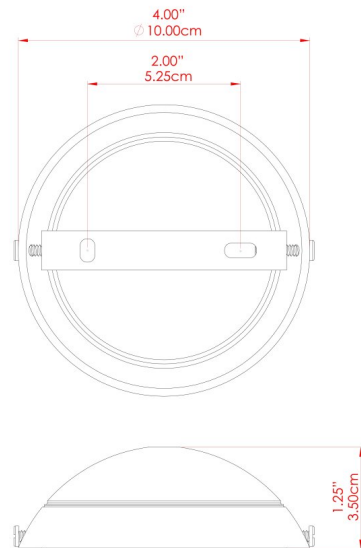

FIXING BRACKET: MLWB01 | Polished Brass

Product Notes:
1) Bulbs not included. 2) Dimensions do not include bulbs. 3) All products are individually made-to-order and therefore may differ slightly within manufacturing tolerances. 4) Cable / chain can be shortened during installation. Longer cable / chain lengths available on request. 5) Additional colour finishes may be available on request. 6) Refer to our website for a full list of terms and conditions.