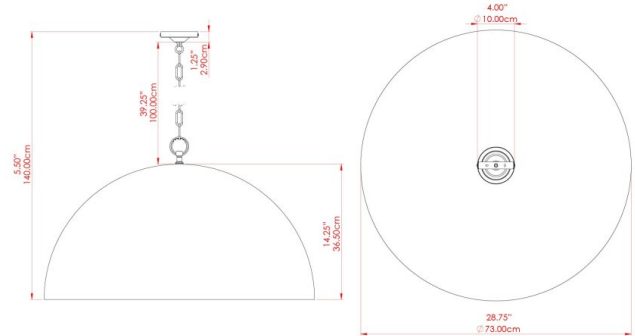

MATERIAL	Aluminium
HEIGHT	46cm
WIDTH DIAMETER	73cm
LENGTH PROJECTION	n/a
WEIGHT	4.1 kg
LAMPHOLDER	E27
MAX WATTAGE	60W
VOLTAGE	220/240v
IP RATING	IP20
CLASS PROTECTION	Class I
SHADE	-
FLEX BAR CHAIN LENGTH	100cm
CABLE TYPE	MLCA029 Black Fabric Braided Cable 3 Core Round

COPENHAGEN Pendant

MLP373PCRED Red

MATERIAL	Aluminium
HEIGHT	46cm
WIDTH DIAMETER	73cm
LENGTH PROJECTION	n/a
WEIGHT	4.1 kg
LAMPHOLDER	E27
MAX WATTAGE	60W
VOLTAGE	220/240v
IP RATING	IP20
CLASS PROTECTION	Class I
SHADE	-
FLEX BAR CHAIN LENGTH	100cm
CABLE TYPE	MLCA029 Black Fabric Braided Cable 3 Core Round

FIXING BRACKET: MLROSE15 | Red

COPENHAGEN Pendant

MLP373PCRGR Racing Green

MATERIAL	Aluminium
HEIGHT	46cm
WIDTH DIAMETER	73cm
LENGTH PROJECTION	n/a
WEIGHT	4.1 kg
LAMPHOLDER	E27
MAX WATTAGE	60W
VOLTAGE	220/240v
IP RATING	IP20
CLASS PROTECTION	Class I
SHADE	-
FLEX BAR CHAIN LENGTH	100cm
CABLE TYPE	MLCA029 Black Fabric Braided Cable 3 Core Round

FIXING BRACKET: MLROSE15 | Racing Green

COPENHAGEN Pendant

MLP373PCWTE White

MATERIAL	Aluminium
HEIGHT	46cm
WIDTH DIAMETER	73cm
LENGTH PROJECTION	n/a
WEIGHT	4.1 kg
LAMPHOLDER	E27
MAX WATTAGE	60W
VOLTAGE	220/240v
IP RATING	IP20
CLASS PROTECTION	Class I
SHADE	-
FLEX BAR CHAIN LENGTH	100cm
CABLE TYPE	MLCA029 Black Fabric Braided Cable 3 Core Round