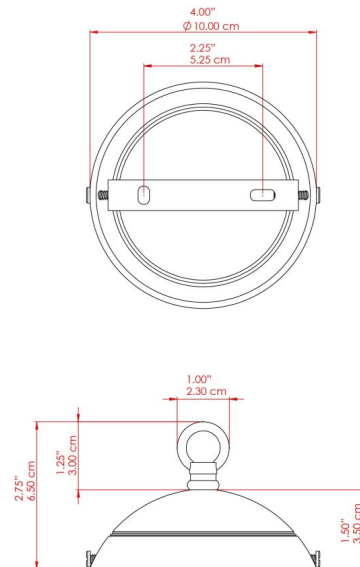

FIXING BRACKET: MLROSE15 | Antique Brass

Product Notes:
1) Bulbs not included. 2) Dimensions do not include bulbs. 3) All products are individually made-to-order and therefore may differ slightly within manufacturing tolerances. 4) Cable / chain can be shortened during installation. Longer cable / chain lengths available on request. 5) Additional colour finishes may be available on request. 6) Refer to our website for a full list of terms and conditions.