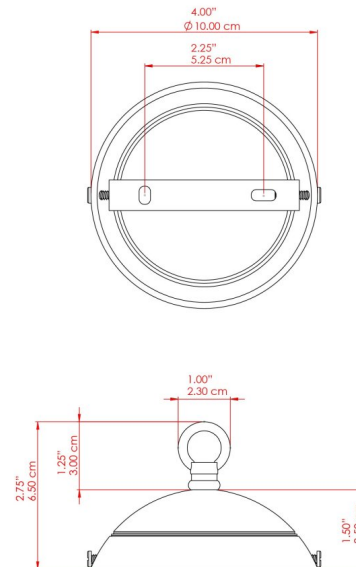

COPENHAGEN Pendant

MLP373PCBLK Black

MATERIAL	Aluminium
HEIGHT	46cm
WIDTH DIAMETER	73cm
LENGTH PROJECTION	n/a
WEIGHT	4.1 kg
LAMPHOLDER	E27
MAX WATTAGE	60W
VOLTAGE	220/240v
IP RATING	IP20
CLASS PROTECTION	Class I
SHADE	-
FLEX BAR CHAIN LENGTH	100cm
CABLE TYPE	MLCA029 Black Fabric Braided Cable 3 Core Round

FIXING BRACKET: MLROSE15 | Black

COPENHAGEN Pendant

MLP373PCBRZ Bronze

MATERIAL	Aluminium
HEIGHT	46cm
WIDTH DIAMETER	73cm
LENGTH PROJECTION	n/a
WEIGHT	4.1 kg
LAMPHOLDER	E27
MAX WATTAGE	60W
VOLTAGE	220/240v
IP RATING	IP20
CLASS PROTECTION	Class I
SHADE	-
FLEX BAR CHAIN LENGTH	100cm
CABLE TYPE	MLCA029 Black Fabric Braided Cable 3 Core Round

MATERIAL	Aluminium
HEIGHT	46cm
WIDTH DIAMETER	73cm
LENGTH PROJECTION	n/a
WEIGHT	4.1 kg
LAMPHOLDER	E27
MAX WATTAGE	60W
VOLTAGE	220/240v
IP RATING	IP20
CLASS PROTECTION	Class I
SHADE	-
FLEX BAR CHAIN LENGTH	100cm
CABLE TYPE	MLCA029 Black Fabric Braided Cable 3 Core Round

COPENHAGEN Pendant

MLP373PCGRY Grey

MATERIAL	Aluminium
HEIGHT	46cm
WIDTH DIAMETER	73cm
LENGTH PROJECTION	n/a
WEIGHT	4.1 kg
LAMPHOLDER	E27
MAX WATTAGE	60W
VOLTAGE	220/240v
IP RATING	IP20
CLASS PROTECTION	Class I
SHADE	-
FLEX BAR CHAIN LENGTH	100cm
CABLE TYPE	MLCA029 Black Fabric Braided Cable 3 Core Round