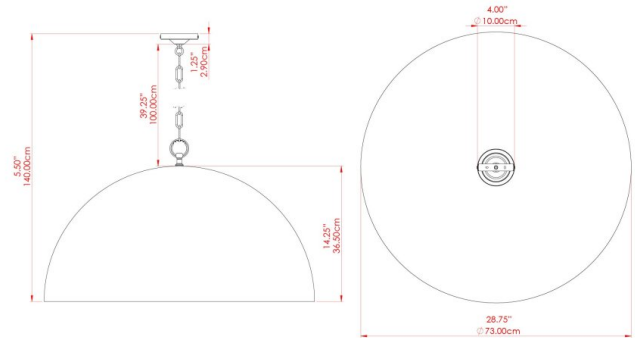

COPENHAGEN Pendant

MLP373PCRED Red

MATERIAL	Aluminium
HEIGHT	46cm
WIDTH DIAMETER	73cm
LENGTH PROJECTION	n/a
WEIGHT	4.1 kg
LAMPHOLDER	E27
MAX WATTAGE	60W
VOLTAGE	220/240v
IP RATING	IP20
CLASS PROTECTION	Class I
SHADE	-
FLEX BAR CHAIN LENGTH	100cm
CABLE TYPE	MLCA029 Black Fabric Braided Cable 3 Core Round

FIXING BRACKET: MLROSE15 | Red

COPENHAGEN Pendant

MLP373PCRGR Racing Green

MATERIAL	Aluminium
HEIGHT	46cm
WIDTH DIAMETER	73cm
LENGTH PROJECTION	n/a
WEIGHT	4.1 kg
LAMPHOLDER	E27
MAX WATTAGE	60W
VOLTAGE	220/240v
IP RATING	IP20
CLASS PROTECTION	Class I
SHADE	-
FLEX BAR CHAIN LENGTH	100cm
CABLE TYPE	MLCA029 Black Fabric Braided Cable 3 Core Round

FIXING BRACKET: MLROSE15 | Racing Green

COPENHAGEN Pendant

MLP373PCWTE White

MATERIAL	Aluminium
HEIGHT	46cm
WIDTH DIAMETER	73cm
LENGTH PROJECTION	n/a
WEIGHT	4.1 kg
LAMPHOLDER	E27
MAX WATTAGE	60W
VOLTAGE	220/240v
IP RATING	IP20
CLASS PROTECTION	Class I
SHADE	-
FLEX BAR CHAIN LENGTH	100cm
CABLE TYPE	MLCA029 Black Fabric Braided Cable 3 Core Round

FIXING BRACKET: MLROSE15 | White

MATERIAL	Aluminium
HEIGHT	46cm
WIDTH DIAMETER	73cm
LENGTH PROJECTION	n/a
WEIGHT	4.1 kg
LAMPHOLDER	E27
MAX WATTAGE	60W
VOLTAGE	220/240v
IP RATING	IP20
CLASS PROTECTION	Class I
SHADE	-
FLEX BAR CHAIN LENGTH	100cm
CABLE TYPE	MLCA029 Black Fabric Braided Cable 3 Core Round