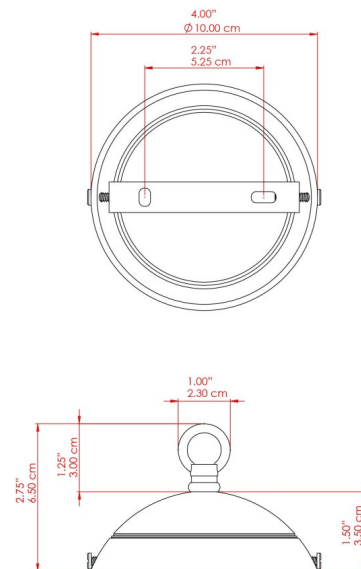

MATERIAL	Aluminium
HEIGHT	46cm
WIDTH | DIAMETER	73cm
LENGTH | PROJECTION	n/a
WEIGHT	4.1 kg
LAMPHOLDER	E27
MAX WATTAGE	60W
VOLTAGE	220/240v
IP RATING	IP20
CLASS PROTECTION	Class I
SHADE	-
FLEX | BAR | CHAIN LENGTH	100cm
CABLE TYPE	MLCA029 | Black Fabric Braided Cable | 3 Core Round

FIXING BRACKET: MLROSE15 | Sage Green