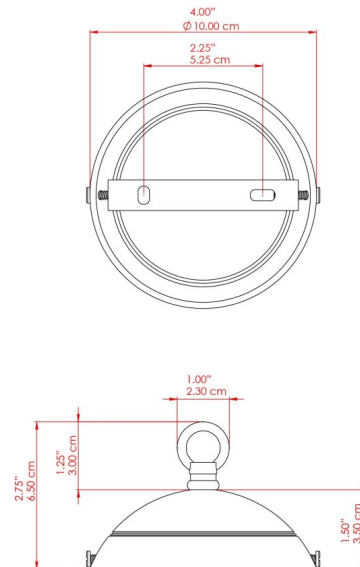

MATERIAL	Aluminium
HEIGHT	46cm
WIDTH DIAMETER	73cm
LENGTH PROJECTION	n/a
WEIGHT	4.1 kg
LAMPHOLDER	E27
MAX WATTAGE	60W
VOLTAGE	220/240v
IP RATING	IP20
CLASS PROTECTION	Class I
SHADE	-
FLEX BAR CHAIN LENGTH	100cm
CABLE TYPE	MLCA029 Black Fabric Braided Cable 3 Core Round

COPENHAGEN Pendant

MLP373PCRED Red

MATERIAL	Aluminium
HEIGHT	46cm
WIDTH DIAMETER	73cm
LENGTH PROJECTION	n/a
WEIGHT	4.1 kg
LAMPHOLDER	E27
MAX WATTAGE	60W
VOLTAGE	220/240v
IP RATING	IP20
CLASS PROTECTION	Class I
SHADE	-
FLEX BAR CHAIN LENGTH	100cm
CABLE TYPE	MLCA029 Black Fabric Braided Cable 3 Core Round

FIXING BRACKET: MLROSE15 | Racing Green

COPENHAGEN Pendant

MLP373PCWTE White

MATERIAL	Aluminium
HEIGHT	46cm
WIDTH DIAMETER	73cm
LENGTH PROJECTION	n/a
WEIGHT	4.1 kg
LAMPHOLDER	E27
MAX WATTAGE	60W
VOLTAGE	220/240v
IP RATING	IP20
CLASS PROTECTION	Class I
SHADE	-
FLEX BAR CHAIN LENGTH	100cm
CABLE TYPE	MLCA029 Black Fabric Braided Cable 3 Core Round

FIXING BRACKET: MLROSE15 | White

MATERIAL	Aluminium
HEIGHT	46cm
WIDTH DIAMETER	73cm
LENGTH PROJECTION	n/a
WEIGHT	4.1 kg
LAMPHOLDER	E27
MAX WATTAGE	60W
VOLTAGE	220/240v
IP RATING	IP20
CLASS PROTECTION	Class I
SHADE	-
FLEX BAR CHAIN LENGTH	100cm
CABLE TYPE	MLCA029 Black Fabric Braided Cable 3 Core Round