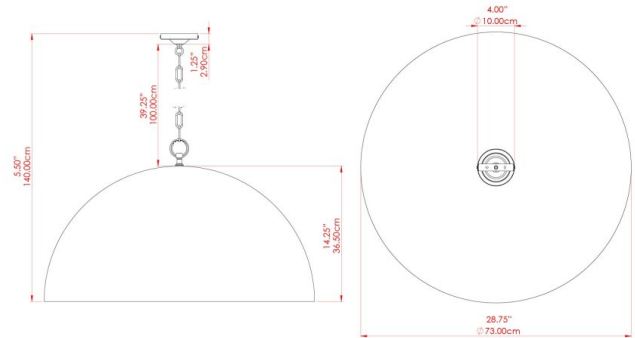

COPENHAGEN Pendant

MLP373PCBLK Black

MATERIAL	Aluminium
HEIGHT	46cm
WIDTH DIAMETER	73cm
LENGTH PROJECTION	n/a
WEIGHT	4.1 kg
LAMPHOLDER	E27
MAX WATTAGE	60W
VOLTAGE	220/240v
IP RATING	IP20
CLASS PROTECTION	Class I
SHADE	-
FLEX BAR CHAIN LENGTH	100cm
CABLE TYPE	MLCA029 Black Fabric Braided Cable 3 Core Round

FIXING BRACKET: MLROSE15 | Black

COPENHAGEN Pendant

MLP373PCBRZ Bronze

MATERIAL	Aluminium
HEIGHT	46cm
WIDTH DIAMETER	73cm
LENGTH PROJECTION	n/a
WEIGHT	4.1 kg
LAMPHOLDER	E27
MAX WATTAGE	60W
VOLTAGE	220/240v
IP RATING	IP20
CLASS PROTECTION	Class I
SHADE	-
FLEX BAR CHAIN LENGTH	100cm
CABLE TYPE	MLCA029 Black Fabric Braided Cable 3 Core Round

MATERIAL	Aluminium
HEIGHT	46cm
WIDTH DIAMETER	73cm
LENGTH PROJECTION	n/a
WEIGHT	4.1 kg
LAMPHOLDER	E27
MAX WATTAGE	60W
VOLTAGE	220/240v
IP RATING	IP20
CLASS PROTECTION	Class I
SHADE	-
FLEX BAR CHAIN LENGTH	100cm
CABLE TYPE	MLCA029 Black Fabric Braided Cable 3 Core Round