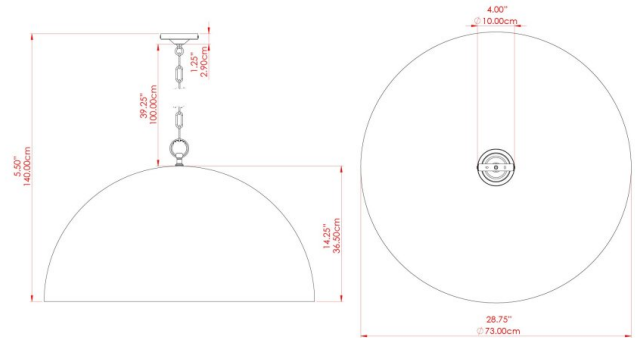

MATERIAL	Aluminium
HEIGHT	46cm
WIDTH DIAMETER	73cm
LENGTH PROJECTION	n/a
WEIGHT	4.1 kg
LAMPHOLDER	E27
MAX WATTAGE	60W
VOLTAGE	220/240v
IP RATING	IP20
CLASS PROTECTION	Class I
SHADE	-
FLEX BAR CHAIN LENGTH	100cm
CABLE TYPE	MLCA029 Black Fabric Braided Cable 3 Core Round

COPENHAGEN Pendant

MLP373PCGRY Grey

MATERIAL	Aluminium
HEIGHT	46cm
WIDTH DIAMETER	73cm
LENGTH PROJECTION	n/a
WEIGHT	4.1 kg
LAMPHOLDER	E27
MAX WATTAGE	60W
VOLTAGE	220/240v
IP RATING	IP20
CLASS PROTECTION	Class I
SHADE	-
FLEX BAR CHAIN LENGTH	100cm
CABLE TYPE	MLCA029 Black Fabric Braided Cable 3 Core Round

FIXING BRACKET: MLROSE15 | Grey

COPENHAGEN Pendant

MLP373PCMBK Matt Black

MATERIAL	Aluminium
HEIGHT	46cm
WIDTH DIAMETER	73cm
LENGTH PROJECTION	n/a
WEIGHT	4.1 kg
LAMPHOLDER	E27
MAX WATTAGE	60W
VOLTAGE	220/240v
IP RATING	IP20
CLASS PROTECTION	Class I
SHADE	-
FLEX BAR CHAIN LENGTH	100cm
CABLE TYPE	MLCA029 Black Fabric Braided Cable 3 Core Round