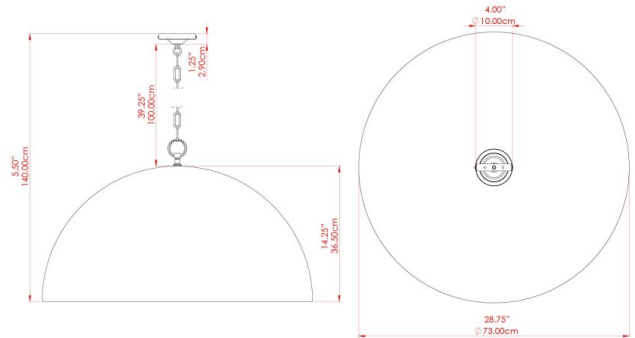

MATERIAL	Aluminium
HEIGHT	46cm
WIDTH DIAMETER	73cm
LENGTH PROJECTION	n/a
WEIGHT	4.1 kg
LAMPHOLDER	E27
MAX WATTAGE	60W
VOLTAGE	220/240v
IP RATING	IP20
CLASS PROTECTION	Class I
SHADE	-
FLEX BAR CHAIN LENGTH	100cm
CABLE TYPE	MLCA029 Black Fabric Braided Cable 3 Core Round

COPENHAGEN Pendant

MLP373PCRED Red

MATERIAL	Aluminium
HEIGHT	46cm
WIDTH DIAMETER	73cm
LENGTH PROJECTION	n/a
WEIGHT	4.1 kg
LAMPHOLDER	E27
MAX WATTAGE	60W
VOLTAGE	220/240v
IP RATING	IP20
CLASS PROTECTION	Class I
SHADE	-
FLEX BAR CHAIN LENGTH	100cm
CABLE TYPE	MLCA029 Black Fabric Braided Cable 3 Core Round

FIXING BRACKET: MLROSE15 | Red

COPENHAGEN Pendant

MLP373PCRGR Racing Green

MATERIAL	Aluminium
HEIGHT	46cm
WIDTH DIAMETER	73cm
LENGTH PROJECTION	n/a
WEIGHT	4.1 kg
LAMPHOLDER	E27
MAX WATTAGE	60W
VOLTAGE	220/240v
IP RATING	IP20
CLASS PROTECTION	Class I
SHADE	-
FLEX BAR CHAIN LENGTH	100cm
CABLE TYPE	MLCA029 Black Fabric Braided Cable 3 Core Round

FIXING BRACKET: MLROSE15 | Racing Green

COPENHAGEN Pendant

MLP373PCWTE White

MATERIAL	Aluminium
HEIGHT	46cm
WIDTH DIAMETER	73cm
LENGTH PROJECTION	n/a
WEIGHT	4.1 kg
LAMPHOLDER	E27
MAX WATTAGE	60W
VOLTAGE	220/240v
IP RATING	IP20
CLASS PROTECTION	Class I
SHADE	-
FLEX BAR CHAIN LENGTH	100cm
CABLE TYPE	MLCA029 Black Fabric Braided Cable 3 Core Round