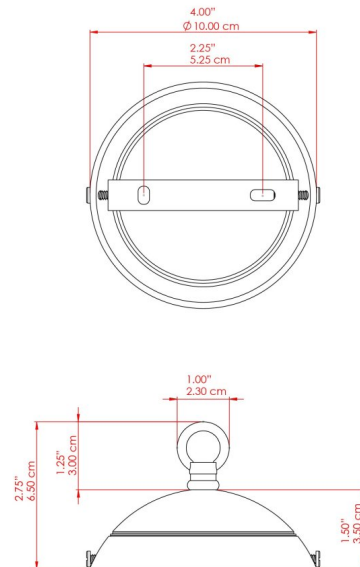

FIXING BRACKET: MLROSE15 | Racing Green