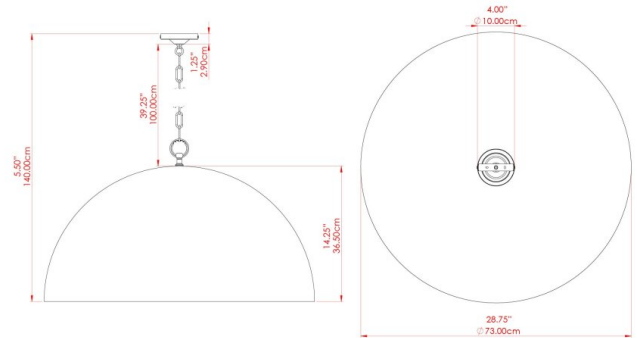

COPENHAGEN Pendant

MLP373PCBLK Black

MATERIAL	Aluminium
HEIGHT	46cm
WIDTH DIAMETER	73cm
LENGTH PROJECTION	n/a
WEIGHT	4.1 kg
LAMPHOLDER	E27
MAX WATTAGE	60W
VOLTAGE	220/240v
IP RATING	IP20
CLASS PROTECTION	Class I
SHADE	-
FLEX BAR CHAIN LENGTH	100cm
CABLE TYPE	MLCA029 Black Fabric Braided Cable 3 Core Round

FIXING BRACKET: MLROSE15 | Black

COPENHAGEN Pendant

MLP373PCBRZ Bronze

MATERIAL	Aluminium
HEIGHT	46cm
WIDTH DIAMETER	73cm
LENGTH PROJECTION	n/a
WEIGHT	4.1 kg
LAMPHOLDER	E27
MAX WATTAGE	60W
VOLTAGE	220/240v
IP RATING	IP20
CLASS PROTECTION	Class I
SHADE	-
FLEX BAR CHAIN LENGTH	100cm
CABLE TYPE	MLCA029 Black Fabric Braided Cable 3 Core Round

MATERIAL	Aluminium
HEIGHT	46cm
WIDTH DIAMETER	73cm
LENGTH PROJECTION	n/a
WEIGHT	4.1 kg
LAMPHOLDER	E27
MAX WATTAGE	60W
VOLTAGE	220/240v
IP RATING	IP20
CLASS PROTECTION	Class I
SHADE	-
FLEX BAR CHAIN LENGTH	100cm
CABLE TYPE	MLCA029 Black Fabric Braided Cable 3 Core Round