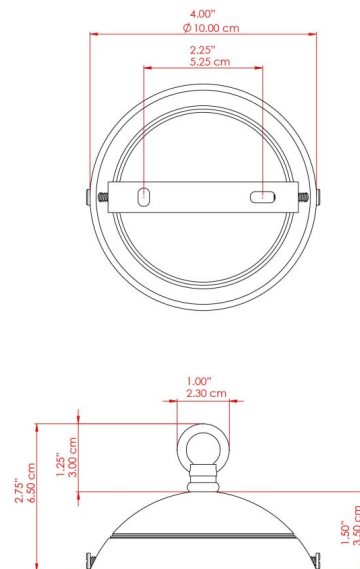

FIXING BRACKET: MLROSE15 | Red