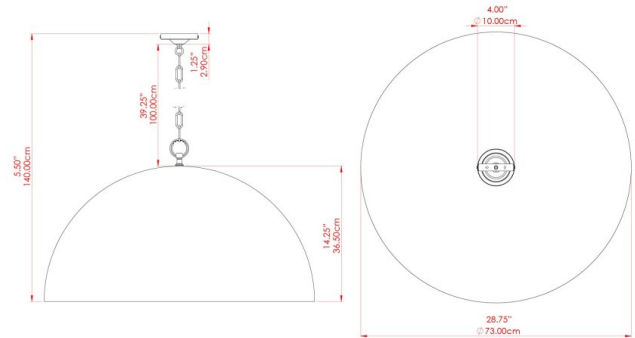

COPENHAGEN Pendant

MLP373PCGRY Grey

MATERIAL	Aluminium
HEIGHT	46cm
WIDTH DIAMETER	73cm
LENGTH PROJECTION	n/a
WEIGHT	4.1 kg
LAMPHOLDER	E27
MAX WATTAGE	60W
VOLTAGE	220/240v
IP RATING	IP20
CLASS PROTECTION	Class I
SHADE	-
FLEX BAR CHAIN LENGTH	100cm
CABLE TYPE	MLCA029 Black Fabric Braided Cable 3 Core Round

MATERIAL	Aluminium
HEIGHT	46cm
WIDTH DIAMETER	73cm
LENGTH PROJECTION	n/a
WEIGHT	4.1 kg
LAMPHOLDER	E27
MAX WATTAGE	60W
VOLTAGE	220/240v
IP RATING	IP20
CLASS PROTECTION	Class I
SHADE	-
FLEX BAR CHAIN LENGTH	100cm
CABLE TYPE	MLCA029 Black Fabric Braided Cable 3 Core Round

COPENHAGEN Pendant

MLP373PCRED Red

MATERIAL	Aluminium
HEIGHT	46cm
WIDTH DIAMETER	73cm
LENGTH PROJECTION	n/a
WEIGHT	4.1 kg
LAMPHOLDER	E27
MAX WATTAGE	60W
VOLTAGE	220/240v
IP RATING	IP20
CLASS PROTECTION	Class I
SHADE	-
FLEX BAR CHAIN LENGTH	100cm
CABLE TYPE	MLCA029 Black Fabric Braided Cable 3 Core Round

FIXING BRACKET: MLROSE15 | Red

COPENHAGEN Pendant

MLP373PCRGR Racing Green

MATERIAL	Aluminium
HEIGHT	46cm
WIDTH DIAMETER	73cm
LENGTH PROJECTION	n/a
WEIGHT	4.1 kg
LAMPHOLDER	E27
MAX WATTAGE	60W
VOLTAGE	220/240v
IP RATING	IP20
CLASS PROTECTION	Class I
SHADE	-
FLEX BAR CHAIN LENGTH	100cm
CABLE TYPE	MLCA029 Black Fabric Braided Cable 3 Core Round