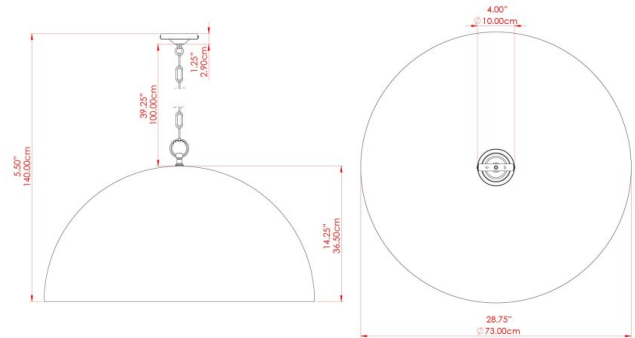

COPENHAGEN Pendant

MLP373PCBLK Black

MATERIAL	Aluminium
HEIGHT	46cm
WIDTH DIAMETER	73cm
LENGTH PROJECTION	n/a
WEIGHT	4.1 kg
LAMPHOLDER	E27
MAX WATTAGE	60W
VOLTAGE	220/240v
IP RATING	IP20
CLASS PROTECTION	Class I
SHADE	-
FLEX BAR CHAIN LENGTH	100cm
CABLE TYPE	MLCA029 Black Fabric Braided Cable 3 Core Round

FIXING BRACKET: MLROSE15 | Black

COPENHAGEN Pendant

MLP373PCBRZ Bronze

MATERIAL	Aluminium
HEIGHT	46cm
WIDTH DIAMETER	73cm
LENGTH PROJECTION	n/a
WEIGHT	4.1 kg
LAMPHOLDER	E27
MAX WATTAGE	60W
VOLTAGE	220/240v
IP RATING	IP20
CLASS PROTECTION	Class I
SHADE	-
FLEX BAR CHAIN LENGTH	100cm
CABLE TYPE	MLCA029 Black Fabric Braided Cable 3 Core Round

MATERIAL	Aluminium
HEIGHT	46cm
WIDTH DIAMETER	73cm
LENGTH PROJECTION	n/a
WEIGHT	4.1 kg
LAMPHOLDER	E27
MAX WATTAGE	60W
VOLTAGE	220/240v
IP RATING	IP20
CLASS PROTECTION	Class I
SHADE	-
FLEX BAR CHAIN LENGTH	100cm
CABLE TYPE	MLCA029 Black Fabric Braided Cable 3 Core Round

COPENHAGEN Pendant

MLP373PCGRY Grey

MATERIAL	Aluminium
HEIGHT	46cm
WIDTH DIAMETER	73cm
LENGTH PROJECTION	n/a
WEIGHT	4.1 kg
LAMPHOLDER	E27
MAX WATTAGE	60W
VOLTAGE	220/240v
IP RATING	IP20
CLASS PROTECTION	Class I
SHADE	-
FLEX BAR CHAIN LENGTH	100cm
CABLE TYPE	MLCA029 Black Fabric Braided Cable 3 Core Round