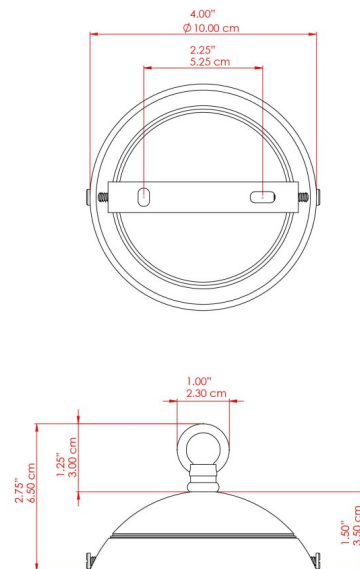

MATERIAL	Aluminium
HEIGHT	46cm
WIDTH DIAMETER	73cm
LENGTH PROJECTION	n/a
WEIGHT	4.1 kg
LAMPHOLDER	E27
MAX WATTAGE	60W
VOLTAGE	220/240v
IP RATING	IP20
CLASS PROTECTION	Class I
SHADE	-
FLEX BAR CHAIN LENGTH	100cm
CABLE TYPE	MLCA029 Black Fabric Braided Cable 3 Core Round

COPENHAGEN Pendant

MLP373PCGRY Grey

MATERIAL	Aluminium
HEIGHT	46cm
WIDTH DIAMETER	73cm
LENGTH PROJECTION	n/a
WEIGHT	4.1 kg
LAMPHOLDER	E27
MAX WATTAGE	60W
VOLTAGE	220/240v
IP RATING	IP20
CLASS PROTECTION	Class I
SHADE	-
FLEX BAR CHAIN LENGTH	100cm
CABLE TYPE	MLCA029 Black Fabric Braided Cable 3 Core Round

FIXING BRACKET: MLROSE15 | Grey

COPENHAGEN Pendant

MLP373PCMBK Matt Black

MATERIAL	Aluminium
HEIGHT	46cm
WIDTH DIAMETER	73cm
LENGTH PROJECTION	n/a
WEIGHT	4.1 kg
LAMPHOLDER	E27
MAX WATTAGE	60W
VOLTAGE	220/240v
IP RATING	IP20
CLASS PROTECTION	Class I
SHADE	-
FLEX BAR CHAIN LENGTH	100cm
CABLE TYPE	MLCA029 Black Fabric Braided Cable 3 Core Round