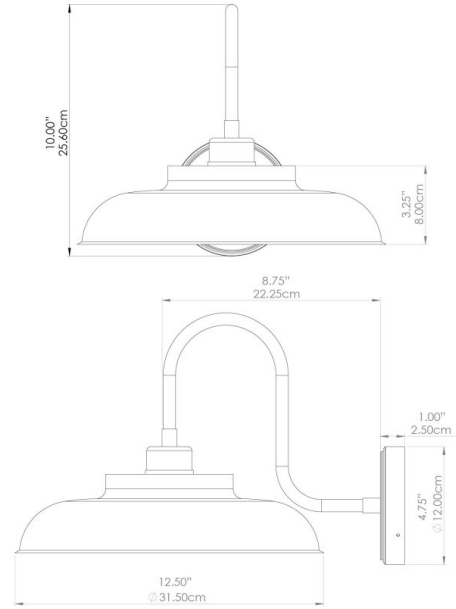

TELAL Wall Light

MLWL459ANTBRS Antique Brass

MATERIAL	Brass
HEIGHT	24cm
WIDTH DIAMETER	31.5cm
LENGTH PROJECTION	40cm
WEIGHT	1.4 kg
LAMPHOLDER	E27
MAX WATTAGE	40W
VOLTAGE	220/240v
IP RATING	IP20
CLASS PROTECTION	Class I
SHADE	
FLEX BAR CHAIN LENGTH	n/a
CABLE TYPE	

FIXING BRACKET: MLWB17

TELAL Wall Light

MLWL459ANTSLV Antique Silver

MATERIAL	Brass
HEIGHT	24cm
WIDTH DIAMETER	31.5cm
LENGTH PROJECTION	40cm
WEIGHT	1.4 kg
LAMPHOLDER	E27
MAX WATTAGE	40W
VOLTAGE	220/240v
IP RATING	IP20
CLASS PROTECTION	Class I
SHADE	
FLEX BAR CHAIN LENGTH	n/a
CABLE TYPE	

FIXING BRACKET: MLWB17

TELAL Wall Light

MLWL459PCMBK Matt Black

MATERIAL	Brass
HEIGHT	24cm
WIDTH DIAMETER	31.5cm
LENGTH PROJECTION	40cm
WEIGHT	1.4 kg
LAMPHOLDER	E27
MAX WATTAGE	40W
VOLTAGE	220/240v
IP RATING	IP20
CLASS PROTECTION	Class I
SHADE	
FLEX BAR CHAIN LENGTH	n/a
CABLE TYPE	

TELAL Wall Light

MLWL459POLBRS Polished Brass

MATERIAL	Brass
HEIGHT	24cm
WIDTH DIAMETER	31.5cm
LENGTH PROJECTION	40cm
WEIGHT	1.4 kg
LAMPHOLDER	E27
MAX WATTAGE	40W
VOLTAGE	220/240v
IP RATING	IP20
CLASS PROTECTION	Class I
SHADE	
FLEX BAR CHAIN LENGTH	n/a
CABLE TYPE	