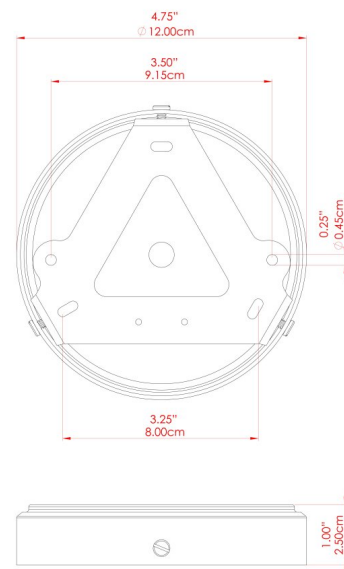

FIXING BRACKET: MLWB17

Product Notes:
1) Bulbs not included. 2) Dimensions do not include bulbs. 3) All products are individually made-to-order and therefore may differ slightly within manufacturing tolerances. 4) Cable / chain can be shortened during installation. Longer cable / chain lengths available on request. 5) Additional colour finishes may be available on request. 6) Refer to our website for a full list of terms and conditions.