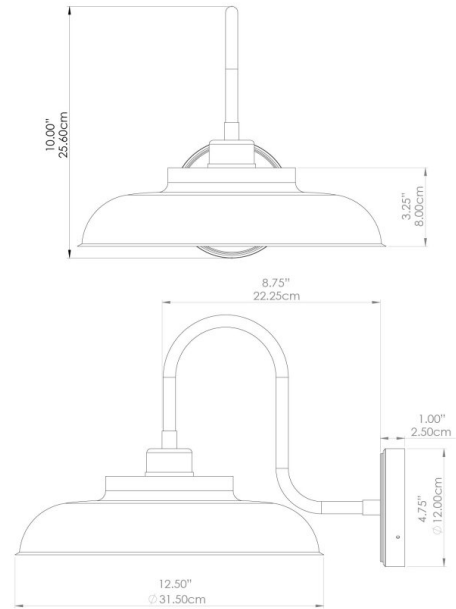

FIXING BRACKET: MLWB17

TELAL Wall Light

MLWL459PCMBK Matt Black

MATERIAL	Brass
HEIGHT	24cm
WIDTH DIAMETER	31.5cm
LENGTH PROJECTION	40cm
WEIGHT	1.4 kg
LAMPHOLDER	E27
MAX WATTAGE	40W
VOLTAGE	220/240v
IP RATING	IP20
CLASS PROTECTION	Class I
SHADE	
FLEX BAR CHAIN LENGTH	n/a
CABLE TYPE	

TELAL Wall Light

MLWL459POLBRS Polished Brass

MATERIAL	Brass
HEIGHT	24cm
WIDTH DIAMETER	31.5cm
LENGTH PROJECTION	40cm
WEIGHT	1.4 kg
LAMPHOLDER	E27
MAX WATTAGE	40W
VOLTAGE	220/240v
IP RATING	IP20
CLASS PROTECTION	Class I
SHADE	
FLEX BAR CHAIN LENGTH	n/a
CABLE TYPE	

FIXING BRACKET: MLWB17

Product Notes:
 1) Bulbs not included. 2) Dimensions do not include bulbs. 3) All products are individually made-to-order and therefore may differ slightly within manufacturing tolerances. 4) Cable / chain can be shortened during installation. Longer cable / chain lengths available on request. 5) Additional colour finishes may be available on request. 6) Refer to our website for a full list of terms and conditions.

TELAL Wall Light

MLWL459SATBRS Satin Brass

MATERIAL	Brass
HEIGHT	24cm
WIDTH DIAMETER	31.5cm
LENGTH PROJECTION	40cm
WEIGHT	1.4 kg
LAMPHOLDER	E27
MAX WATTAGE	40W
VOLTAGE	220/240v
IP RATING	IP20
CLASS PROTECTION	Class I
SHADE	
FLEX BAR CHAIN LENGTH	n/a
CABLE TYPE	