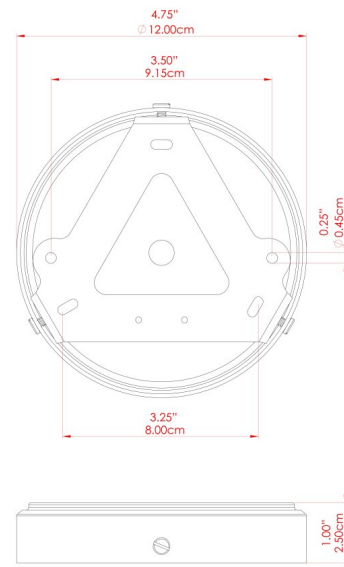

FIXING BRACKET: MLWB17

Product Notes:
1) Bulbs not included. 2) Dimensions do not include bulbs. 3) All products are individually made-to-order and therefore may differ slightly within manufacturing tolerances. 4) Cable / chain can be shortened during installation. Longer cable / chain lengths available on request. 5) Additional colour finishes may be available on request. 6) Refer to our website for a full list of terms and conditions.