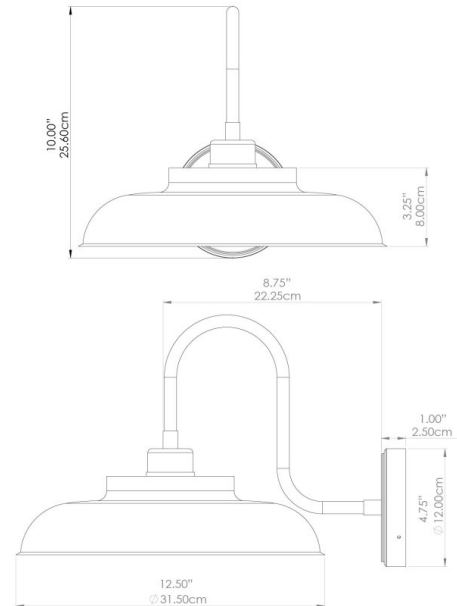

FIXING BRACKET: MLWB17

TELAL Wall Light

MLWL459PCMBK Matt Black

MATERIAL	Brass
HEIGHT	24cm
WIDTH DIAMETER	31.5cm
LENGTH PROJECTION	40cm
WEIGHT	1.4 kg
LAMPHOLDER	E27
MAX WATTAGE	40W
VOLTAGE	220/240v
IP RATING	IP20
CLASS PROTECTION	Class I
SHADE	
FLEX BAR CHAIN LENGTH	n/a
CABLE TYPE	

FIXING BRACKET: MLWB17

Product Notes:
 1) Bulbs not included. 2) Dimensions do not include bulbs. 3) All products are individually made-to-order and therefore may differ slightly within manufacturing tolerances. 4) Cable / chain can be shortened during installation. Longer cable / chain lengths available on request. 5) Additional colour finishes may be available on request. 6) Refer to our website for a full list of terms and conditions.

TELAL Wall Light

MLWL459POLBRS Polished Brass

MATERIAL	Brass
HEIGHT	24cm
WIDTH DIAMETER	31.5cm
LENGTH PROJECTION	40cm
WEIGHT	1.4 kg
LAMPHOLDER	E27
MAX WATTAGE	40W
VOLTAGE	220/240v
IP RATING	IP20
CLASS PROTECTION	Class I
SHADE	
FLEX BAR CHAIN LENGTH	n/a
CABLE TYPE	

TELAL Wall Light

MLWL459SATBRS Satin Brass

MATERIAL	Brass
HEIGHT	24cm
WIDTH DIAMETER	31.5cm
LENGTH PROJECTION	40cm
WEIGHT	1.4 kg
LAMPHOLDER	E27
MAX WATTAGE	40W
VOLTAGE	220/240v
IP RATING	IP20
CLASS PROTECTION	Class I
SHADE	
FLEX BAR CHAIN LENGTH	n/a
CABLE TYPE	