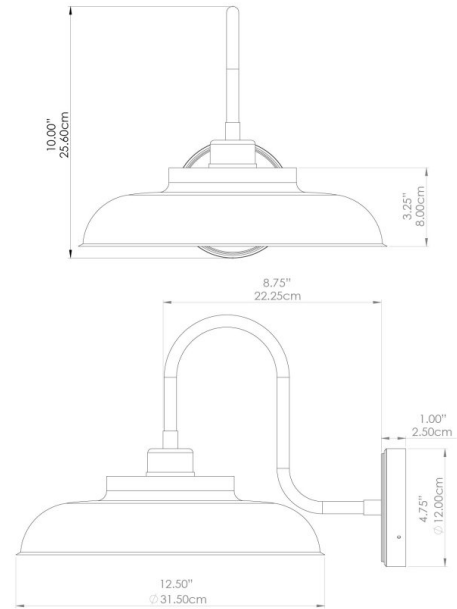

TELAL Wall Light

MLWL459ANTBRS Antique Brass

MATERIAL	Brass
HEIGHT	24cm
WIDTH DIAMETER	31.5cm
LENGTH PROJECTION	40cm
WEIGHT	1.4 kg
LAMPHOLDER	E27
MAX WATTAGE	40W
VOLTAGE	220/240v
IP RATING	IP20
CLASS PROTECTION	Class I
SHADE	
FLEX BAR CHAIN LENGTH	n/a
CABLE TYPE	

FIXING BRACKET: MLWB17

TELAL Wall Light

MLWL459ANTSLV Antique Silver

MATERIAL	Brass
HEIGHT	24cm
WIDTH DIAMETER	31.5cm
LENGTH PROJECTION	40cm
WEIGHT	1.4 kg
LAMPHOLDER	E27
MAX WATTAGE	40W
VOLTAGE	220/240v
IP RATING	IP20
CLASS PROTECTION	Class I
SHADE	
FLEX BAR CHAIN LENGTH	n/a
CABLE TYPE	

FIXING BRACKET: MLWB17

TELAL Wall Light

MLWL459PCMBK Matt Black

MATERIAL	Brass
HEIGHT	24cm
WIDTH DIAMETER	31.5cm
LENGTH PROJECTION	40cm
WEIGHT	1.4 kg
LAMPHOLDER	E27
MAX WATTAGE	40W
VOLTAGE	220/240v
IP RATING	IP20
CLASS PROTECTION	Class I
SHADE	
FLEX BAR CHAIN LENGTH	n/a
CABLE TYPE	

TELAL Wall Light

MLWL459POLBRS Polished Brass

MATERIAL	Brass
HEIGHT	24cm
WIDTH DIAMETER	31.5cm
LENGTH PROJECTION	40cm
WEIGHT	1.4 kg
LAMPHOLDER	E27
MAX WATTAGE	40W
VOLTAGE	220/240v
IP RATING	IP20
CLASS PROTECTION	Class I
SHADE	
FLEX BAR CHAIN LENGTH	n/a
CABLE TYPE	