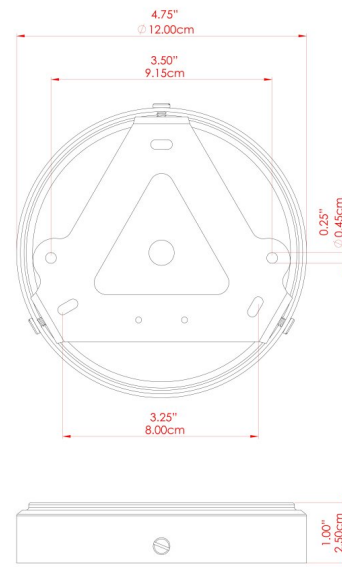

TELAL Wall Light

MLWL459ANTBRS Antique Brass

MATERIAL	Brass
HEIGHT	24cm
WIDTH DIAMETER	31.5cm
LENGTH PROJECTION	40cm
WEIGHT	1.4 kg
LAMPHOLDER	E27
MAX WATTAGE	40W
VOLTAGE	220/240v
IP RATING	IP20
CLASS PROTECTION	Class I
SHADE	
FLEX BAR CHAIN LENGTH	n/a
CABLE TYPE	

FIXING BRACKET: MLWB17

TELAL Wall Light

MLWL459ANTSLV Antique Silver

MATERIAL	Brass
HEIGHT	24cm
WIDTH DIAMETER	31.5cm
LENGTH PROJECTION	40cm
WEIGHT	1.4 kg
LAMPHOLDER	E27
MAX WATTAGE	40W
VOLTAGE	220/240v
IP RATING	IP20
CLASS PROTECTION	Class I
SHADE	
FLEX BAR CHAIN LENGTH	n/a
CABLE TYPE	

FIXING BRACKET: MLWB17

TELAL Wall Light

MLWL459PCMBK Matt Black

MATERIAL	Brass
HEIGHT	24cm
WIDTH DIAMETER	31.5cm
LENGTH PROJECTION	40cm
WEIGHT	1.4 kg
LAMPHOLDER	E27
MAX WATTAGE	40W
VOLTAGE	220/240v
IP RATING	IP20
CLASS PROTECTION	Class I
SHADE	
FLEX BAR CHAIN LENGTH	n/a
CABLE TYPE	

TELAL Wall Light

MLWL459POLBRS Polished Brass

MATERIAL	Brass
HEIGHT	24cm
WIDTH DIAMETER	31.5cm
LENGTH PROJECTION	40cm
WEIGHT	1.4 kg
LAMPHOLDER	E27
MAX WATTAGE	40W
VOLTAGE	220/240v
IP RATING	IP20
CLASS PROTECTION	Class I
SHADE	
FLEX BAR CHAIN LENGTH	n/a
CABLE TYPE	