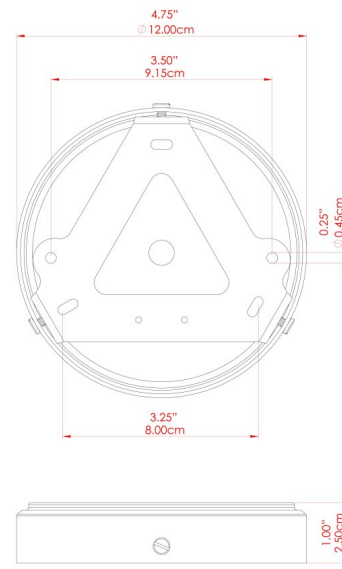

TELAL Wall Light

MLWL459ANTBRS Antique Brass

MATERIAL	Brass
HEIGHT	24cm
WIDTH DIAMETER	31.5cm
LENGTH PROJECTION	40cm
WEIGHT	1.4 kg
LAMPHOLDER	E27
MAX WATTAGE	40W
VOLTAGE	220/240v
IP RATING	IP20
CLASS PROTECTION	Class I
SHADE	
FLEX BAR CHAIN LENGTH	n/a
CABLE TYPE	

FIXING BRACKET: MLWB17

TELAL Wall Light

MLWL459ANTSLV Antique Silver

MATERIAL	Brass
HEIGHT	24cm
WIDTH DIAMETER	31.5cm
LENGTH PROJECTION	40cm
WEIGHT	1.4 kg
LAMPHOLDER	E27
MAX WATTAGE	40W
VOLTAGE	220/240v
IP RATING	IP20
CLASS PROTECTION	Class I
SHADE	
FLEX BAR CHAIN LENGTH	n/a
CABLE TYPE	

FIXING BRACKET: MLWB17

TELAL Wall Light

MLWL459PCMBK Matt Black

MATERIAL	Brass
HEIGHT	24cm
WIDTH DIAMETER	31.5cm
LENGTH PROJECTION	40cm
WEIGHT	1.4 kg
LAMPHOLDER	E27
MAX WATTAGE	40W
VOLTAGE	220/240v
IP RATING	IP20
CLASS PROTECTION	Class I
SHADE	
FLEX BAR CHAIN LENGTH	n/a
CABLE TYPE	

TELAL Wall Light

MLWL459POLBRS Polished Brass

MATERIAL	Brass
HEIGHT	24cm
WIDTH DIAMETER	31.5cm
LENGTH PROJECTION	40cm
WEIGHT	1.4 kg
LAMPHOLDER	E27
MAX WATTAGE	40W
VOLTAGE	220/240v
IP RATING	IP20
CLASS PROTECTION	Class I
SHADE	
FLEX BAR CHAIN LENGTH	n/a
CABLE TYPE	