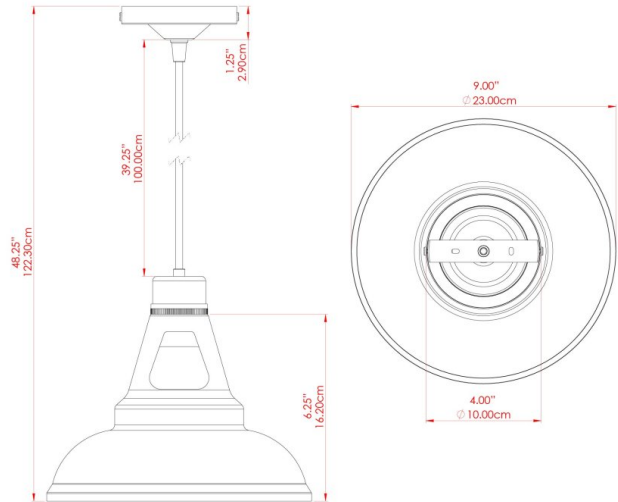

VIENNA Pendant

MLP372PCBRZ Bronze

MATERIAL	Brass Steel
HEIGHT	21cm
WIDTH DIAMETER	30.5cm
LENGTH PROJECTION	n/a
WEIGHT	0.9 kg
LAMPHOLDER	E27
MAX WATTAGE	60W
VOLTAGE	220/240v
IP RATING	IP20
CLASS PROTECTION	Class I
SHADE	-
FLEX BAR CHAIN LENGTH	100cm
CABLE TYPE	MLCA002 Brown Fabric Braided Cable 2 Core Twisted

VIENNA Pendant

MLP372PCGRN Sage Green

MATERIAL	Brass Steel
HEIGHT	21cm
WIDTH DIAMETER	30.5cm
LENGTH PROJECTION	n/a
WEIGHT	0.9 kg
LAMPHOLDER	E27
MAX WATTAGE	60W
VOLTAGE	220/240v
IP RATING	IP20
CLASS PROTECTION	Class I
SHADE	-
FLEX BAR CHAIN LENGTH	100cm
CABLE TYPE	MLCA001 Black Fabric Braided Cable 2 Core Twisted

VIENNA Pendant

MLP372PCGRY Grey

MATERIAL	Brass Steel
HEIGHT	21cm
WIDTH DIAMETER	30.5cm
LENGTH PROJECTION	n/a
WEIGHT	0.9 kg
LAMPHOLDER	E27
MAX WATTAGE	60W
VOLTAGE	220/240v
IP RATING	IP20
CLASS PROTECTION	Class I
SHADE	-
FLEX BAR CHAIN LENGTH	100cm
CABLE TYPE	MLCA001 Black Fabric Braided Cable 2 Core Twisted

VIENNA Pendant

MLP372PCMBK Matt Black

MATERIAL	Brass Steel
HEIGHT	21cm
WIDTH DIAMETER	30.5cm
LENGTH PROJECTION	n/a
WEIGHT	0.9 kg
LAMPHOLDER	E27
MAX WATTAGE	60W
VOLTAGE	220/240v
IP RATING	IP20
CLASS PROTECTION	Class I
SHADE	-
FLEX BAR CHAIN LENGTH	100cm
CABLE TYPE	MLCA001 Black Fabric Braided Cable 2 Core Twisted