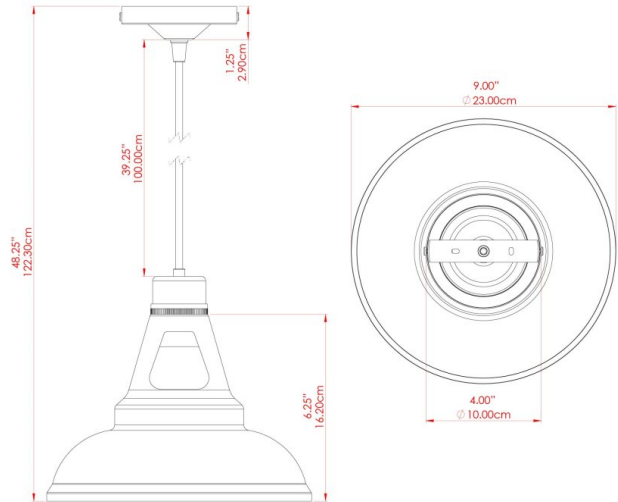

VIENNA Pendant

MLP372PCGRY Grey

MATERIAL	Brass Steel
HEIGHT	21cm
WIDTH DIAMETER	30.5cm
LENGTH PROJECTION	n/a
WEIGHT	0.9 kg
LAMPHOLDER	E27
MAX WATTAGE	60W
VOLTAGE	220/240v
IP RATING	IP20
CLASS PROTECTION	Class I
SHADE	-
FLEX BAR CHAIN LENGTH	100cm
CABLE TYPE	MLCA001 Black Fabric Braided Cable 2 Core Twisted

VIENNA Pendant

MLP372PCMBK Matt Black

MATERIAL	Brass Steel
HEIGHT	21cm
WIDTH DIAMETER	30.5cm
LENGTH PROJECTION	n/a
WEIGHT	0.9 kg
LAMPHOLDER	E27
MAX WATTAGE	60W
VOLTAGE	220/240v
IP RATING	IP20
CLASS PROTECTION	Class I
SHADE	-
FLEX BAR CHAIN LENGTH	100cm
CABLE TYPE	MLCA001 Black Fabric Braided Cable 2 Core Twisted

VIENNA Pendant

MLP372PCORG Orange

MATERIAL	Brass Steel
HEIGHT	21cm
WIDTH DIAMETER	30.5cm
LENGTH PROJECTION	n/a
WEIGHT	0.9 kg
LAMPHOLDER	E27
MAX WATTAGE	60W
VOLTAGE	220/240v
IP RATING	IP20
CLASS PROTECTION	Class I
SHADE	-
FLEX BAR CHAIN LENGTH	100cm
CABLE TYPE	MLCA001 Black Fabric Braided Cable 2 Core Twisted

FIXING BRACKET: MLROSE05GRIP | Orange

VIENNA Pendant

MLP372PCRED Red

MATERIAL	Brass Steel
HEIGHT	21cm
WIDTH DIAMETER	30.5cm
LENGTH PROJECTION	n/a
WEIGHT	0.9 kg
LAMPHOLDER	E27
MAX WATTAGE	60W
VOLTAGE	220/240v
IP RATING	IP20
CLASS PROTECTION	Class I
SHADE	-
FLEX BAR CHAIN LENGTH	100cm
CABLE TYPE	MLCA001 Black Fabric Braided Cable 2 Core Twisted