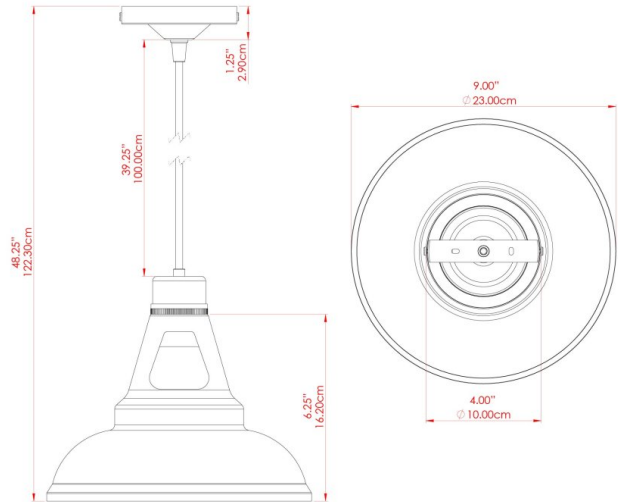

VIENNA Pendant

MLP372PCORG Orange

MATERIAL	Brass Steel
HEIGHT	21cm
WIDTH DIAMETER	30.5cm
LENGTH PROJECTION	n/a
WEIGHT	0.9 kg
LAMPHOLDER	E27
MAX WATTAGE	60W
VOLTAGE	220/240v
IP RATING	IP20
CLASS PROTECTION	Class I
SHADE	-
FLEX BAR CHAIN LENGTH	100cm
CABLE TYPE	MLCA001 Black Fabric Braided Cable 2 Core Twisted

FIXING BRACKET: MLROSE05GRIP | Orange

VIENNA Pendant

MLP372PCRED Red

MATERIAL	Brass Steel
HEIGHT	21cm
WIDTH DIAMETER	30.5cm
LENGTH PROJECTION	n/a
WEIGHT	0.9 kg
LAMPHOLDER	E27
MAX WATTAGE	60W
VOLTAGE	220/240v
IP RATING	IP20
CLASS PROTECTION	Class I
SHADE	-
FLEX BAR CHAIN LENGTH	100cm
CABLE TYPE	MLCA001 Black Fabric Braided Cable 2 Core Twisted

VIENNA Pendant

MLP372PCRGR Racing Green

MATERIAL	Brass Steel
HEIGHT	21cm
WIDTH DIAMETER	30.5cm
LENGTH PROJECTION	n/a
WEIGHT	0.9 kg
LAMPHOLDER	E27
MAX WATTAGE	60W
VOLTAGE	220/240v
IP RATING	IP20
CLASS PROTECTION	Class I
SHADE	-
FLEX BAR CHAIN LENGTH	100cm
CABLE TYPE	MLCA001 Black Fabric Braided Cable 2 Core Twisted

VIENNA Pendant

MLP372PCWTE White

MATERIAL	Brass Steel
HEIGHT	21cm
WIDTH DIAMETER	30.5cm
LENGTH PROJECTION	n/a
WEIGHT	0.9 kg
LAMPHOLDER	E27
MAX WATTAGE	60W
VOLTAGE	220/240v
IP RATING	IP20
CLASS PROTECTION	Class I
SHADE	-
FLEX BAR CHAIN LENGTH	100cm
CABLE TYPE	MLCA001 Black Fabric Braided Cable 2 Core Twisted