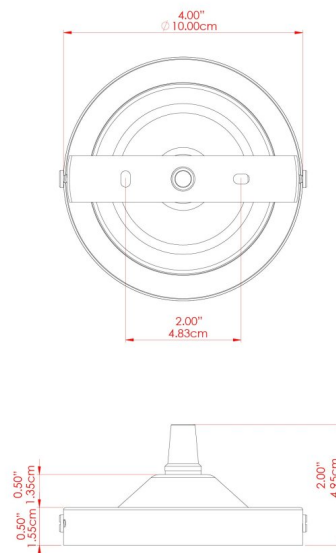

MATERIAL	Brass | Steel
HEIGHT	21cm
WIDTH | DIAMETER	30.5cm
LENGTH | PROJECTION	n/a
WEIGHT	0.9 kg
LAMPHOLDER	E27
MAX WATTAGE	60W
VOLTAGE	220/240v
IP RATING	IP20
CLASS PROTECTION	Class I
SHADE	-
FLEX | BAR | CHAIN LENGTH	100cm
CABLE TYPE	MLCA001 | Black Fabric Braided Cable | 2 Core Twisted

FIXING BRACKET: MLROSE05GRIP | Orange