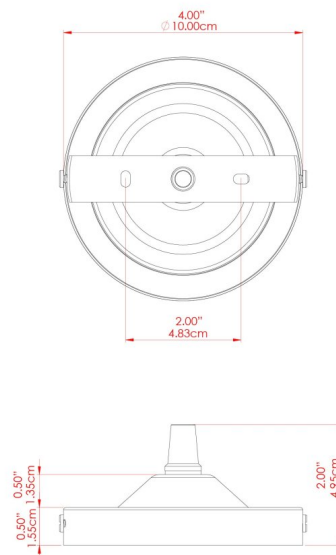

MATERIAL	Brass | Steel
HEIGHT	21cm
WIDTH | DIAMETER	30.5cm
LENGTH | PROJECTION	n/a
WEIGHT	0.9 kg
LAMPHOLDER	E27
MAX WATTAGE	60W
VOLTAGE	220/240v
IP RATING	IP20
CLASS PROTECTION	Class I
SHADE	-
FLEX | BAR | CHAIN LENGTH	100cm
CABLE TYPE	MLCA001 | Black Fabric Braided Cable | 2 Core Twisted

FIXING BRACKET: MLROSE05GRIP | Black