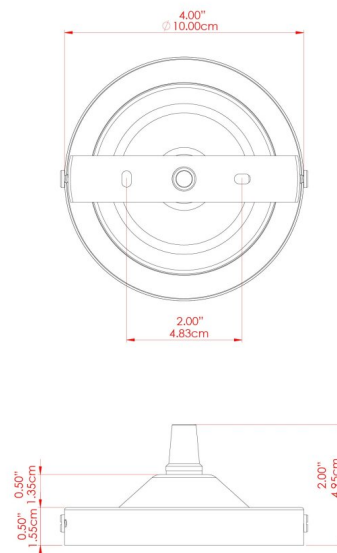

FIXING BRACKET: MLROSE05GRIP | Bronze

Product Notes:
1) Bulbs not included. 2) Dimensions do not include bulbs. 3) All products are individually made-to-order and therefore may differ slightly within manufacturing tolerances. 4) Cable / chain can be shortened during installation. Longer cable / chain lengths available on request. 5) Additional colour finishes may be available on request. 6) Refer to our website for a full list of terms and conditions.