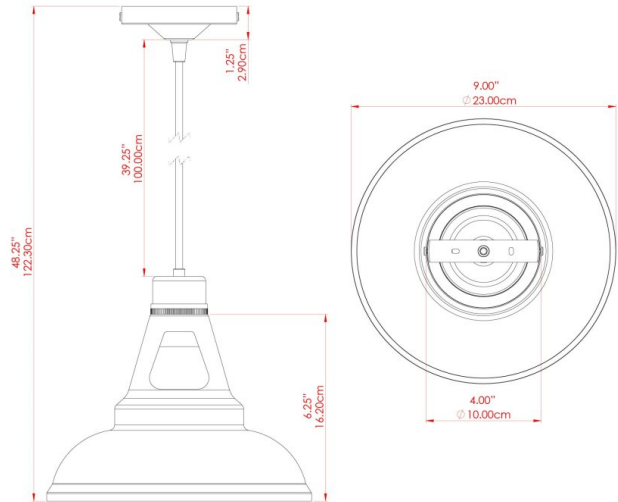

VIENNA Pendant

MLP372PCBLK Black

MATERIAL	Brass Steel
HEIGHT	21cm
WIDTH DIAMETER	30.5cm
LENGTH PROJECTION	n/a
WEIGHT	0.9 kg
LAMPHOLDER	E27
MAX WATTAGE	60W
VOLTAGE	220/240v
IP RATING	IP20
CLASS PROTECTION	Class I
SHADE	-
FLEX BAR CHAIN LENGTH	100cm
CABLE TYPE	MLCA001 Black Fabric Braided Cable 2 Core Twisted

VIENNA Pendant

MLP372PCBRZ Bronze

MATERIAL	Brass Steel
HEIGHT	21cm
WIDTH DIAMETER	30.5cm
LENGTH PROJECTION	n/a
WEIGHT	0.9 kg
LAMPHOLDER	E27
MAX WATTAGE	60W
VOLTAGE	220/240v
IP RATING	IP20
CLASS PROTECTION	Class I
SHADE	-
FLEX BAR CHAIN LENGTH	100cm
CABLE TYPE	MLCA002 Brown Fabric Braided Cable 2 Core Twisted

VIENNA Pendant

MLP372PCGRN Sage Green

MATERIAL	Brass Steel
HEIGHT	21cm
WIDTH DIAMETER	30.5cm
LENGTH PROJECTION	n/a
WEIGHT	0.9 kg
LAMPHOLDER	E27
MAX WATTAGE	60W
VOLTAGE	220/240v
IP RATING	IP20
CLASS PROTECTION	Class I
SHADE	-
FLEX BAR CHAIN LENGTH	100cm
CABLE TYPE	MLCA001 Black Fabric Braided Cable 2 Core Twisted

VIENNA Pendant

MLP372PCGRY Grey

MATERIAL	Brass Steel
HEIGHT	21cm
WIDTH DIAMETER	30.5cm
LENGTH PROJECTION	n/a
WEIGHT	0.9 kg
LAMPHOLDER	E27
MAX WATTAGE	60W
VOLTAGE	220/240v
IP RATING	IP20
CLASS PROTECTION	Class I
SHADE	-
FLEX BAR CHAIN LENGTH	100cm
CABLE TYPE	MLCA001 Black Fabric Braided Cable 2 Core Twisted