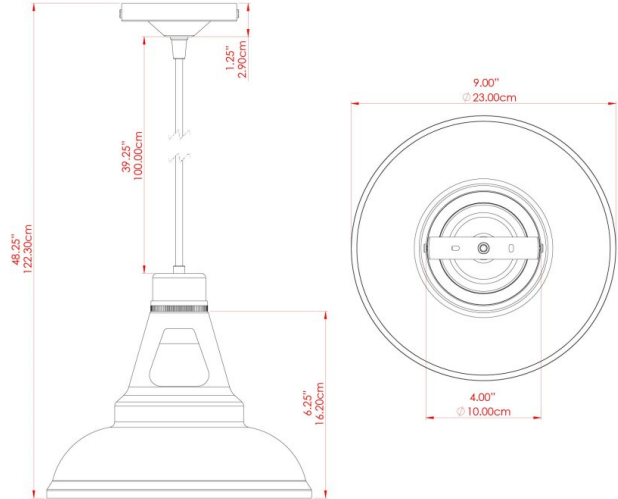

VIENNA Pendant

MLP372PCBRZ Bronze

MATERIAL	Brass Steel
HEIGHT	21cm
WIDTH DIAMETER	30.5cm
LENGTH PROJECTION	n/a
WEIGHT	0.9 kg
LAMPHOLDER	E27
MAX WATTAGE	60W
VOLTAGE	220/240v
IP RATING	IP20
CLASS PROTECTION	Class I
SHADE	-
FLEX BAR CHAIN LENGTH	100cm
CABLE TYPE	MLCA002 Brown Fabric Braided Cable 2 Core Twisted

VIENNA Pendant

MLP372PCGRY Grey

MATERIAL	Brass Steel
HEIGHT	21cm
WIDTH DIAMETER	30.5cm
LENGTH PROJECTION	n/a
WEIGHT	0.9 kg
LAMPHOLDER	E27
MAX WATTAGE	60W
VOLTAGE	220/240v
IP RATING	IP20
CLASS PROTECTION	Class I
SHADE	-
FLEX BAR CHAIN LENGTH	100cm
CABLE TYPE	MLCA001 Black Fabric Braided Cable 2 Core Twisted

VIENNA Pendant

MLP372PCMBK Matt Black

MATERIAL	Brass Steel
HEIGHT	21cm
WIDTH DIAMETER	30.5cm
LENGTH PROJECTION	n/a
WEIGHT	0.9 kg
LAMPHOLDER	E27
MAX WATTAGE	60W
VOLTAGE	220/240v
IP RATING	IP20
CLASS PROTECTION	Class I
SHADE	-
FLEX BAR CHAIN LENGTH	100cm
CABLE TYPE	MLCA001 Black Fabric Braided Cable 2 Core Twisted

VIENNA Pendant

MLP372PCORG Orange

MATERIAL	Brass Steel
HEIGHT	21cm
WIDTH DIAMETER	30.5cm
LENGTH PROJECTION	n/a
WEIGHT	0.9 kg
LAMPHOLDER	E27
MAX WATTAGE	60W
VOLTAGE	220/240v
IP RATING	IP20
CLASS PROTECTION	Class I
SHADE	-
FLEX BAR CHAIN LENGTH	100cm
CABLE TYPE	MLCA001 Black Fabric Braided Cable 2 Core Twisted