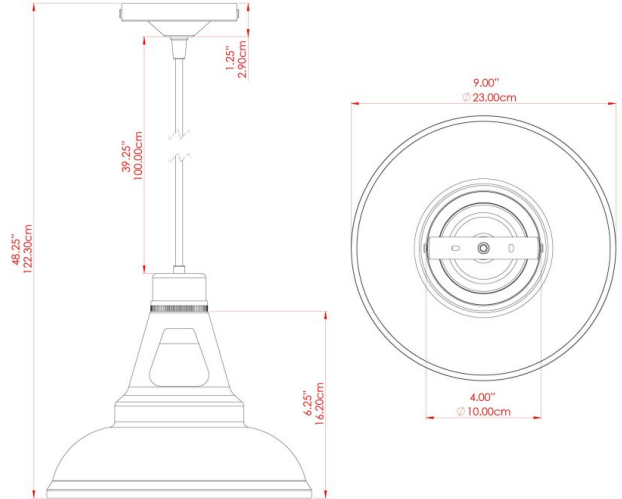

VIENNA Pendant

MLP372PCORG Orange

MATERIAL	Brass Steel
HEIGHT	21cm
WIDTH DIAMETER	30.5cm
LENGTH PROJECTION	n/a
WEIGHT	0.9 kg
LAMPHOLDER	E27
MAX WATTAGE	60W
VOLTAGE	220/240v
IP RATING	IP20
CLASS PROTECTION	Class I
SHADE	-
FLEX BAR CHAIN LENGTH	100cm
CABLE TYPE	MLCA001 Black Fabric Braided Cable 2 Core Twisted

FIXING BRACKET: MLROSE05GRIP | Orange

VIENNA Pendant

MLP372PCRED Red

MATERIAL	Brass Steel
HEIGHT	21cm
WIDTH DIAMETER	30.5cm
LENGTH PROJECTION	n/a
WEIGHT	0.9 kg
LAMPHOLDER	E27
MAX WATTAGE	60W
VOLTAGE	220/240v
IP RATING	IP20
CLASS PROTECTION	Class I
SHADE	-
FLEX BAR CHAIN LENGTH	100cm
CABLE TYPE	MLCA001 Black Fabric Braided Cable 2 Core Twisted

VIENNA Pendant

MLP372PCRGR Racing Green

MATERIAL	Brass Steel
HEIGHT	21cm
WIDTH DIAMETER	30.5cm
LENGTH PROJECTION	n/a
WEIGHT	0.9 kg
LAMPHOLDER	E27
MAX WATTAGE	60W
VOLTAGE	220/240v
IP RATING	IP20
CLASS PROTECTION	Class I
SHADE	-
FLEX BAR CHAIN LENGTH	100cm
CABLE TYPE	MLCA001 Black Fabric Braided Cable 2 Core Twisted

VIENNA Pendant

MLP372PCWTE White

MATERIAL	Brass Steel
HEIGHT	21cm
WIDTH DIAMETER	30.5cm
LENGTH PROJECTION	n/a
WEIGHT	0.9 kg
LAMPHOLDER	E27
MAX WATTAGE	60W
VOLTAGE	220/240v
IP RATING	IP20
CLASS PROTECTION	Class I
SHADE	-
FLEX BAR CHAIN LENGTH	100cm
CABLE TYPE	MLCA001 Black Fabric Braided Cable 2 Core Twisted