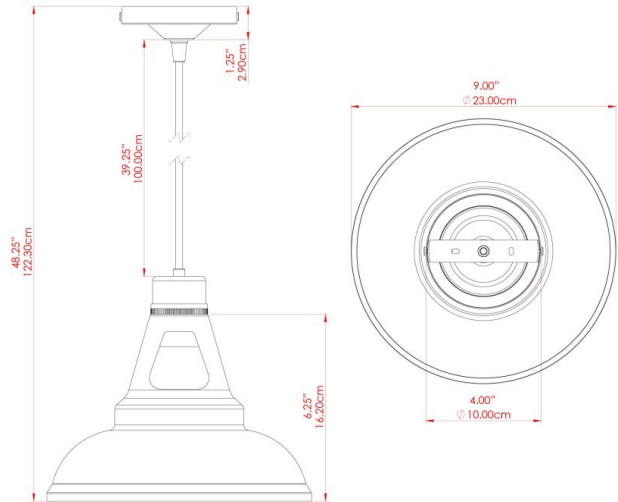

VIENNA Pendant

MLP372PCORG Orange

MATERIAL	Brass Steel
HEIGHT	21cm
WIDTH DIAMETER	30.5cm
LENGTH PROJECTION	n/a
WEIGHT	0.9 kg
LAMPHOLDER	E27
MAX WATTAGE	60W
VOLTAGE	220/240v
IP RATING	IP20
CLASS PROTECTION	Class I
SHADE	-
FLEX BAR CHAIN LENGTH	100cm
CABLE TYPE	MLCA001 Black Fabric Braided Cable 2 Core Twisted

VIENNA Pendant

MLP372PCWTE White

MATERIAL	Brass Steel
HEIGHT	21cm
WIDTH DIAMETER	30.5cm
LENGTH PROJECTION	n/a
WEIGHT	0.9 kg
LAMPHOLDER	E27
MAX WATTAGE	60W
VOLTAGE	220/240v
IP RATING	IP20
CLASS PROTECTION	Class I
SHADE	-
FLEX BAR CHAIN LENGTH	100cm
CABLE TYPE	MLCA001 Black Fabric Braided Cable 2 Core Twisted

FIXING BRACKET: MLROSE05GRIP | White

Product Notes:
 1) Bulbs not included. 2) Dimensions do not include bulbs. 3) All products are individually made-to-order and therefore may differ slightly within manufacturing tolerances. 4) Cable / chain can be shortened during installation. Longer cable / chain lengths available on request. 5) Additional colour finishes may be available on request. 6) Refer to our website for a full list of terms and conditions.

VIENNA Pendant

MLP372PCYLW Yellow

MATERIAL	Brass Steel
HEIGHT	21cm
WIDTH DIAMETER	30.5cm
LENGTH PROJECTION	n/a
WEIGHT	0.9 kg
LAMPHOLDER	E27
MAX WATTAGE	60W
VOLTAGE	220/240v
IP RATING	IP20
CLASS PROTECTION	Class I
SHADE	-
FLEX BAR CHAIN LENGTH	100cm
CABLE TYPE	MLCA001 Black Fabric Braided Cable 2 Core Twisted