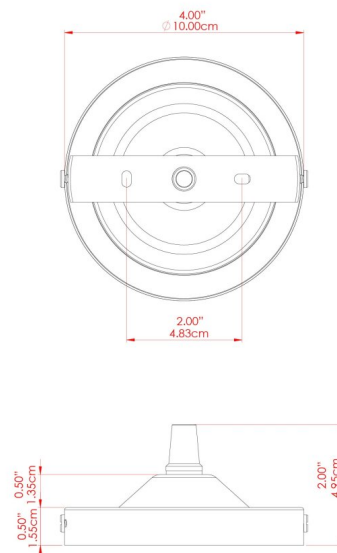

FIXING BRACKET: MLROSE05GRIP | Yellow

Product Notes:
1) Bulbs not included. 2) Dimensions do not include bulbs. 3) All products are individually made-to-order and therefore may differ slightly within manufacturing tolerances. 4) Cable / chain can be shortened during installation. Longer cable / chain lengths available on request. 5) Additional colour finishes may be available on request. 6) Refer to our website for a full list of terms and conditions.