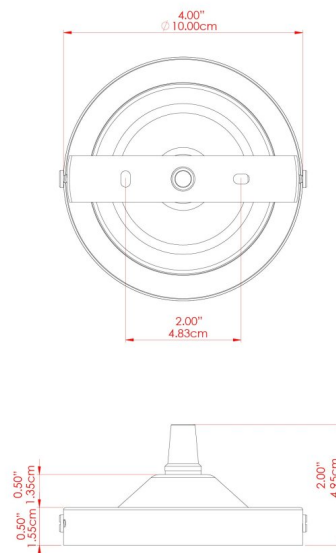

MATERIAL	Brass | Steel
HEIGHT	21cm
WIDTH | DIAMETER	30.5cm
LENGTH | PROJECTION	n/a
WEIGHT	0.9 kg
LAMPHOLDER	E27
MAX WATTAGE	60W
VOLTAGE	220/240v
IP RATING	IP20
CLASS PROTECTION	Class I
SHADE	-
FLEX | BAR | CHAIN LENGTH	100cm
CABLE TYPE	MLCA001 | Black Fabric Braided Cable | 2 Core Twisted

FIXING BRACKET: MLROSE05GRIP | Red