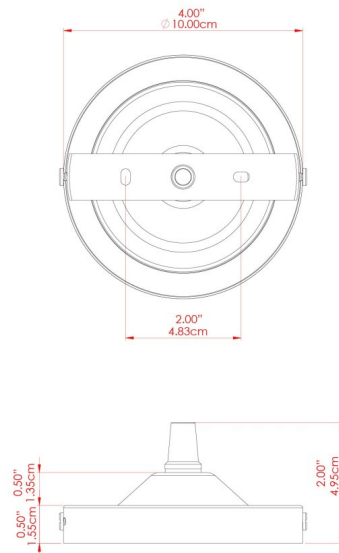

FIXING BRACKET: MLROSE05GRIP | Racing Green

Product Notes:
1) Bulbs not included. 2) Dimensions do not include bulbs. 3) All products are individually made-to-order and therefore may differ slightly within manufacturing tolerances. 4) Cable / chain can be shortened during installation. Longer cable / chain lengths available on request. 5) Additional colour finishes may be available on request. 6) Refer to our website for a full list of terms and conditions.