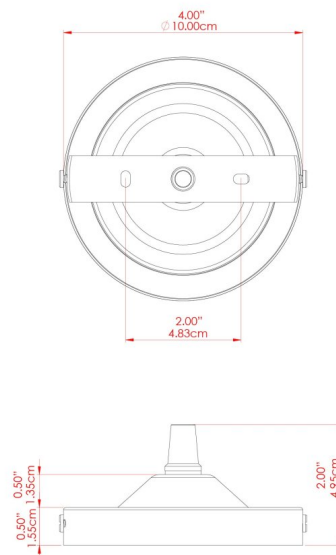

MATERIAL	Brass | Steel
HEIGHT	21cm
WIDTH | DIAMETER	30.5cm
LENGTH | PROJECTION	n/a
WEIGHT	0.9 kg
LAMPHOLDER	E27
MAX WATTAGE	60W
VOLTAGE	220/240v
IP RATING	IP20
CLASS PROTECTION	Class I
SHADE	-
FLEX | BAR | CHAIN LENGTH	100cm
CABLE TYPE	MLCA001 | Black Fabric Braided Cable | 2 Core Twisted

FIXING BRACKET: MLROSE05GRIP | White