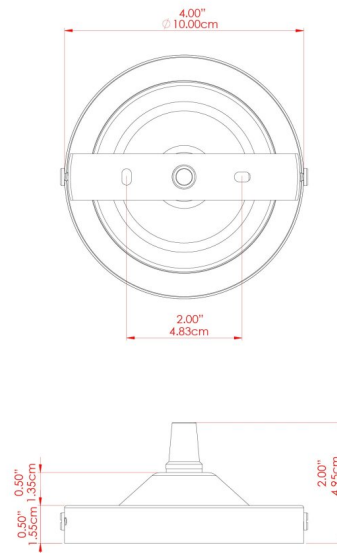

MATERIAL	Brass | Steel
HEIGHT	21cm
WIDTH | DIAMETER	30.5cm
LENGTH | PROJECTION	n/a
WEIGHT	0.9 kg
LAMPHOLDER	E27
MAX WATTAGE	60W
VOLTAGE	220/240v
IP RATING	IP20
CLASS PROTECTION	Class I
SHADE	-
FLEX | BAR | CHAIN LENGTH	100cm
CABLE TYPE	MLCA001 | Black Fabric Braided Cable | 2 Core Twisted

FIXING BRACKET: MLROSE05GRIP | Matt Black