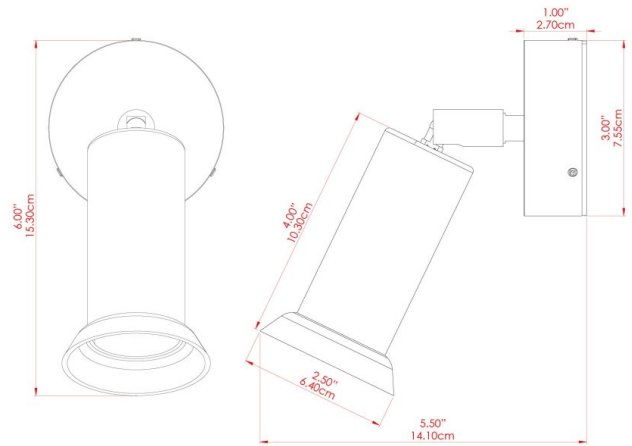

## MLWL403NATBRS Natural Brass

MATERIAL	Brass
HEIGHT	7.5-14cm
WIDTH   DIAMETER	7.5cm
LENGTH   PROJECTION	9.5-17cm
WEIGHT	0 kg
LAMPHOLDER	GU10
MAX WATTAGE	6.5W
VOLTAGE	220/240v
IP RATING	IP20
CLASS PROTECTION	Class I
SHADE	-
FLEX   BAR   CHAIN LENGTH	n/a
CABLE TYPE	-

# JASPER Wall Light

MLWL403PCMBK Matt Black

MATERIAL	Brass
HEIGHT	7.5-14cm
WIDTH   DIAMETER	7.5cm
LENGTH   PROJECTION	9.5-17cm
WEIGHT	0 kg
LAMPHOLDER	GU10
MAX WATTAGE	6.5W
VOLTAGE	220/240v
IP RATING	IP20
CLASS PROTECTION	Class I
SHADE	-
FLEX   BAR   CHAIN LENGTH	n/a
CABLE TYPE	-

# JASPER Wall Light

MLWL403POLBRS Polished Brass

MATERIAL	Brass
HEIGHT	7.5-14cm
WIDTH   DIAMETER	7.5cm
LENGTH   PROJECTION	9.5-17cm
WEIGHT	0.64 kg
LAMPHOLDER	GU10
MAX WATTAGE	6.5W
VOLTAGE	220/240v
IP RATING	IP20
CLASS PROTECTION	Class I
SHADE	-
FLEX   BAR   CHAIN LENGTH	n/a
CABLE TYPE	-

# JASPER Wall Light

MLWL403SATBRS Satin Brass

MATERIAL	Brass
HEIGHT	7.5-14cm
WIDTH   DIAMETER	7.5cm
LENGTH   PROJECTION	9.5-17cm
WEIGHT	0.64 kg
LAMPHOLDER	GU10
MAX WATTAGE	6.5W
VOLTAGE	220/240v
IP RATING	IP20
CLASS PROTECTION	Class I
SHADE	-
FLEX   BAR   CHAIN LENGTH	n/a
CABLE TYPE	-