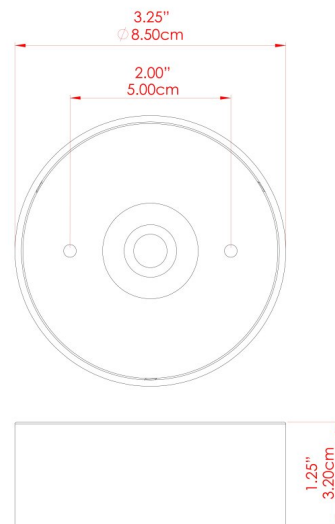

FIXING BRACKET: MLWB13 | Antique Brass

WWW.MULLANLIGHTING.COM

Product Notes:

1) Bulbs not included. 2) Dimensions do not include bulbs. 3) All products are individually made-to-order and therefore may differ slightly within manufacturing tolerances. 4) Cable / chain can be shortened during installation. Longer cable / chain lengths available on request. 5) Additional colour finishes may be available on request. 6) Refer to our website for a full list of terms and conditions.