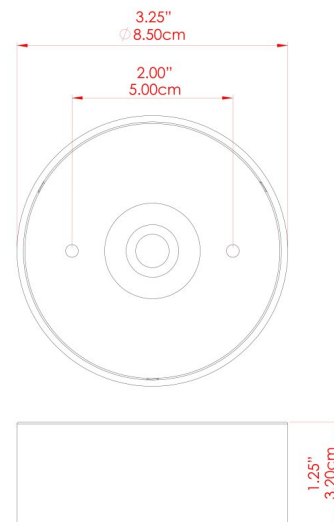

## MLWL403NATBRS Natural Brass

MATERIAL	Brass
HEIGHT	7.5-14cm
WIDTH   DIAMETER	7.5cm
LENGTH   PROJECTION	9.5-17cm
WEIGHT	0 kg
LAMPHOLDER	GU10
MAX WATTAGE	6.5W
VOLTAGE	220/240v
IP RATING	IP20
CLASS PROTECTION	Class I
SHADE	-
FLEX   BAR   CHAIN LENGTH	n/a
CABLE TYPE	-

# JASPER Wall Light

MLWL403PCMBK Matt Black

MATERIAL	Brass
HEIGHT	7.5-14cm
WIDTH   DIAMETER	7.5cm
LENGTH   PROJECTION	9.5-17cm
WEIGHT	0 kg
LAMPHOLDER	GU10
MAX WATTAGE	6.5W
VOLTAGE	220/240v
IP RATING	IP20
CLASS PROTECTION	Class I
SHADE	-
FLEX   BAR   CHAIN LENGTH	n/a
CABLE TYPE	-

# JASPER Wall Light

MLWL403POLBRS Polished Brass

MATERIAL	Brass
HEIGHT	7.5-14cm
WIDTH   DIAMETER	7.5cm
LENGTH   PROJECTION	9.5-17cm
WEIGHT	0.64 kg
LAMPHOLDER	GU10
MAX WATTAGE	6.5W
VOLTAGE	220/240v
IP RATING	IP20
CLASS PROTECTION	Class I
SHADE	-
FLEX   BAR   CHAIN LENGTH	n/a
CABLE TYPE	-

# JASPER Wall Light

MLWL403SATBRS Satin Brass

MATERIAL	Brass
HEIGHT	7.5-14cm
WIDTH   DIAMETER	7.5cm
LENGTH   PROJECTION	9.5-17cm
WEIGHT	0.64 kg
LAMPHOLDER	GU10
MAX WATTAGE	6.5W
VOLTAGE	220/240v
IP RATING	IP20
CLASS PROTECTION	Class I
SHADE	-
FLEX   BAR   CHAIN LENGTH	n/a
CABLE TYPE	-