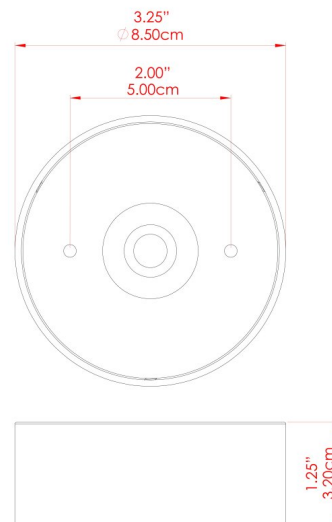

FIXING BRACKET: MLWB13 | Antique Silver