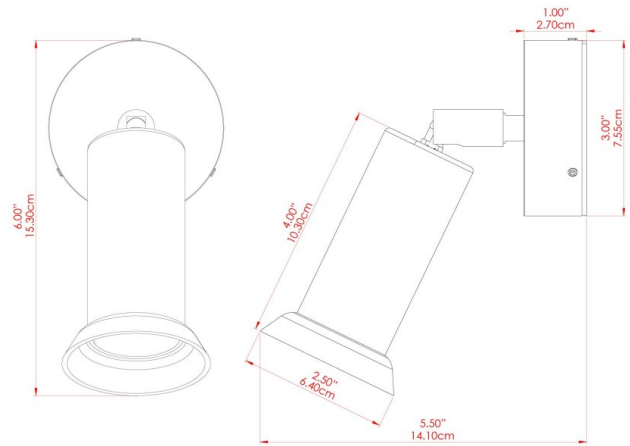

## MLWL403ANTBRS Antique Brass

MATERIAL	Brass
HEIGHT	7.5-14cm
WIDTH   DIAMETER	7.5cm
LENGTH   PROJECTION	9.5-17cm
WEIGHT	0.64 kg
LAMPHOLDER	GU10
MAX WATTAGE	6.5W
VOLTAGE	220/240v
IP RATING	IP20
CLASS PROTECTION	Class I
SHADE	-
FLEX   BAR   CHAIN LENGTH	n/a
CABLE TYPE	-

## MLWL403ANTSLV Antique Silver

MATERIAL	Brass
HEIGHT	7.5-14cm
WIDTH   DIAMETER	7.5cm
LENGTH   PROJECTION	9.5-17cm
WEIGHT	0.64 kg
LAMPHOLDER	GU10
MAX WATTAGE	6.5W
VOLTAGE	220/240v
IP RATING	IP20
CLASS PROTECTION	Class I
SHADE	-
FLEX   BAR   CHAIN LENGTH	n/a
CABLE TYPE	-

## MLWL403NATBRS Natural Brass

MATERIAL	Brass
HEIGHT	7.5-14cm
WIDTH   DIAMETER	7.5cm
LENGTH   PROJECTION	9.5-17cm
WEIGHT	0 kg
LAMPHOLDER	GU10
MAX WATTAGE	6.5W
VOLTAGE	220/240v
IP RATING	IP20
CLASS PROTECTION	Class I
SHADE	-
FLEX   BAR   CHAIN LENGTH	n/a
CABLE TYPE	-

# JASPER Wall Light

MLWL403PCMBK Matt Black

MATERIAL	Brass
HEIGHT	7.5-14cm
WIDTH   DIAMETER	7.5cm
LENGTH   PROJECTION	9.5-17cm
WEIGHT	0 kg
LAMPHOLDER	GU10
MAX WATTAGE	6.5W
VOLTAGE	220/240v
IP RATING	IP20
CLASS PROTECTION	Class I
SHADE	-
FLEX   BAR   CHAIN LENGTH	n/a
CABLE TYPE	-