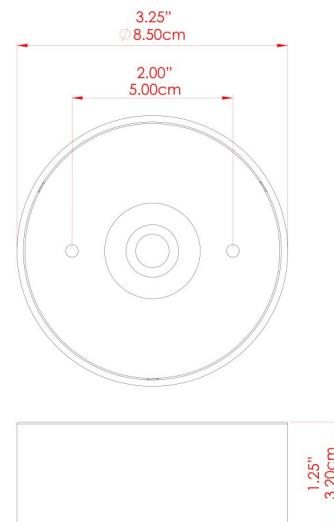

FIXING BRACKET: MLWB13 | Matt Black

WWW.MULLANLIGHTING.COM

Product Notes:

1) Bulbs not included. 2) Dimensions do not include bulbs. 3) All products are individually made-to-order and therefore may differ slightly within manufacturing tolerances. 4) Cable / chain can be shortened during installation. Longer cable / chain lengths available on request. 5) Additional colour finishes may be available on request. 6) Refer to our website for a full list of terms and conditions.