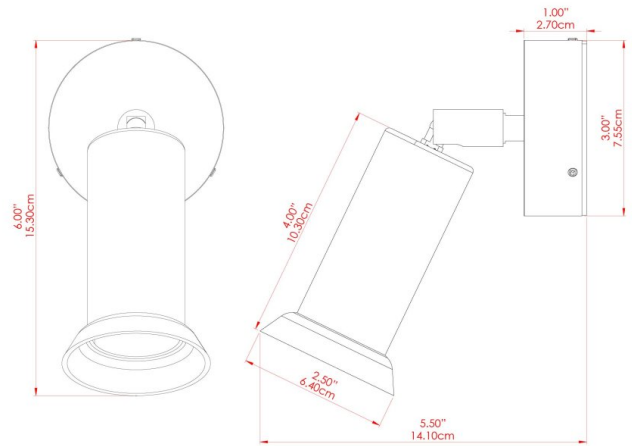

## MLWL403ANTBRS Antique Brass

MATERIAL	Brass
HEIGHT	7.5-14cm
WIDTH   DIAMETER	7.5cm
LENGTH   PROJECTION	9.5-17cm
WEIGHT	0.64 kg
LAMPHOLDER	GU10
MAX WATTAGE	6.5W
VOLTAGE	220/240v
IP RATING	IP20
CLASS PROTECTION	Class I
SHADE	-
FLEX   BAR   CHAIN LENGTH	n/a
CABLE TYPE	-

## MLWL403ANTSLV Antique Silver

MATERIAL	Brass
HEIGHT	7.5-14cm
WIDTH   DIAMETER	7.5cm
LENGTH   PROJECTION	9.5-17cm
WEIGHT	0.64 kg
LAMPHOLDER	GU10
MAX WATTAGE	6.5W
VOLTAGE	220/240v
IP RATING	IP20
CLASS PROTECTION	Class I
SHADE	-
FLEX   BAR   CHAIN LENGTH	n/a
CABLE TYPE	-

## MLWL403NATBRS Natural Brass

MATERIAL	Brass
HEIGHT	7.5-14cm
WIDTH   DIAMETER	7.5cm
LENGTH   PROJECTION	9.5-17cm
WEIGHT	0 kg
LAMPHOLDER	GU10
MAX WATTAGE	6.5W
VOLTAGE	220/240v
IP RATING	IP20
CLASS PROTECTION	Class I
SHADE	-
FLEX   BAR   CHAIN LENGTH	n/a
CABLE TYPE	-

# JASPER Wall Light

MLWL403PCMBK Matt Black

MATERIAL	Brass
HEIGHT	7.5-14cm
WIDTH   DIAMETER	7.5cm
LENGTH   PROJECTION	9.5-17cm
WEIGHT	0 kg
LAMPHOLDER	GU10
MAX WATTAGE	6.5W
VOLTAGE	220/240v
IP RATING	IP20
CLASS PROTECTION	Class I
SHADE	-
FLEX   BAR   CHAIN LENGTH	n/a
CABLE TYPE	-