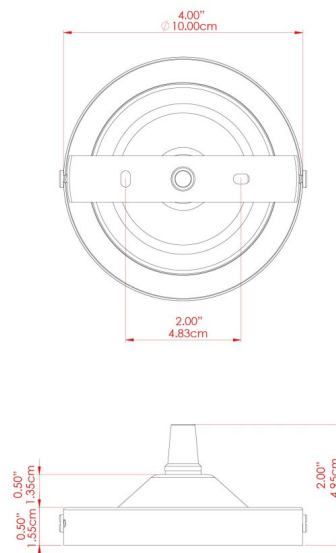

MATERIAL	Brass
HEIGHT	23cm
WIDTH | DIAMETER	30.5cm
LENGTH | PROJECTION	n/a
WEIGHT	0.8 kg
LAMPHOLDER	E27
MAX WATTAGE	60W
VOLTAGE	220/240v
IP RATING	IP20
CLASS PROTECTION	Class I
SHADE	-
FLEX | BAR | CHAIN LENGTH	100cm
CABLE TYPE	MLCA020 | Black Fabric Braided Cable | 3 Core Twisted

FIXING BRACKET: MLROSE05GRIP | Antique Silver