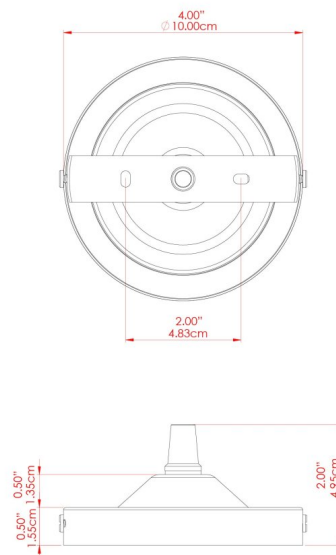

GENEVA Pendant

MLP371ANTBRS Antique Brass

MATERIAL	Brass
HEIGHT	23cm
WIDTH DIAMETER	30.5cm
LENGTH PROJECTION	n/a
WEIGHT	0.8 kg
LAMPHOLDER	E27
MAX WATTAGE	60W
VOLTAGE	220/240v
IP RATING	IP20
CLASS PROTECTION	Class I
SHADE	-
FLEX BAR CHAIN LENGTH	100cm
CABLE TYPE	MLCA007 Brown Fabric Braided Cable 3 Core Twisted

FIXING BRACKET: MLROSE05GRIP | Antique Brass

GENEVA Pendant

MLP371ANTSLV Antique Silver

MATERIAL	Brass
HEIGHT	23cm
WIDTH DIAMETER	30.5cm
LENGTH PROJECTION	n/a
WEIGHT	0.8 kg
LAMPHOLDER	E27
MAX WATTAGE	60W
VOLTAGE	220/240v
IP RATING	IP20
CLASS PROTECTION	Class I
SHADE	-
FLEX BAR CHAIN LENGTH	100cm
CABLE TYPE	MLCA020 Black Fabric Braided Cable 3 Core Twisted

GENEVA Pendant

MLP371POLBRS Polished Brass

MATERIAL	Brass
HEIGHT	23cm
WIDTH DIAMETER	30.5cm
LENGTH PROJECTION	n/a
WEIGHT	0.8 kg
LAMPHOLDER	E27
MAX WATTAGE	60W
VOLTAGE	220/240v
IP RATING	IP20
CLASS PROTECTION	Class I
SHADE	-
FLEX BAR CHAIN LENGTH	100cm
CABLE TYPE	MLCA020 Black Fabric Braided Cable 3 Core Twisted

FIXING BRACKET: MLROSE05GRIP | Polished Brass

GENEVA Pendant

MLP371SATBRS Satin Brass

MATERIAL	Brass
HEIGHT	23cm
WIDTH DIAMETER	30.5cm
LENGTH PROJECTION	n/a
WEIGHT	0.8 kg
LAMPHOLDER	E27
MAX WATTAGE	60W
VOLTAGE	220/240v
IP RATING	IP20
CLASS PROTECTION	Class I
SHADE	-
FLEX BAR CHAIN LENGTH	100cm
CABLE TYPE	MLCA007 Brown Fabric Braided Cable 3 Core Twisted