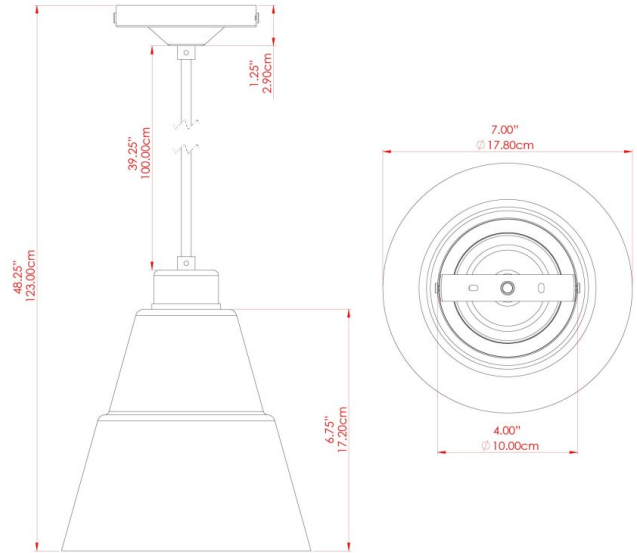

LYX Pendant

MLP251POLCHR Polished Chrome

MATERIAL	Brass Glass
HEIGHT	25cm
WIDTH DIAMETER	18cm
LENGTH PROJECTION	n/a
WEIGHT	0.78 kg
LAMPHOLDER	E27
MAX WATTAGE	40W
VOLTAGE	220/240v
IP RATING	IP20
CLASS PROTECTION	Class I
SHADE	GL146
FLEX BAR CHAIN LENGTH	100cm
CABLE TYPE	MLCA001 Black Fabric Braided Cable 2 Core Twisted

LYX Pendant

MLP251SATBRS Satin Brass

MATERIAL	Brass Glass
HEIGHT	25cm
WIDTH DIAMETER	18cm
LENGTH PROJECTION	n/a
WEIGHT	0.78 kg
LAMPHOLDER	E27
MAX WATTAGE	40W
VOLTAGE	220/240v
IP RATING	IP20
CLASS PROTECTION	Class I
SHADE	GL146
FLEX BAR CHAIN LENGTH	100cm
CABLE TYPE	MLCA001 Black Fabric Braided Cable 2 Core Twisted

FIXING BRACKET: MLROSE05GRIP | Satin Brass

Product Notes:
 1) Bulbs not included. 2) Dimensions do not include bulbs. 3) All products are individually made-to-order and therefore may differ slightly within manufacturing tolerances. 4) Cable / chain can be shortened during installation. Longer cable / chain lengths available on request. 5) Additional colour finishes may be available on request. 6) Refer to our website for a full list of terms and conditions.

LYX Pendant

MLP251SATCHR Satin Chrome

MATERIAL	Brass Glass
HEIGHT	25cm
WIDTH DIAMETER	18cm
LENGTH PROJECTION	n/a
WEIGHT	0.78 kg
LAMPHOLDER	E27
MAX WATTAGE	40W
VOLTAGE	220/240v
IP RATING	IP20
CLASS PROTECTION	Class I
SHADE	GL146
FLEX BAR CHAIN LENGTH	100cm
CABLE TYPE	MLCA001 Black Fabric Braided Cable 2 Core Twisted