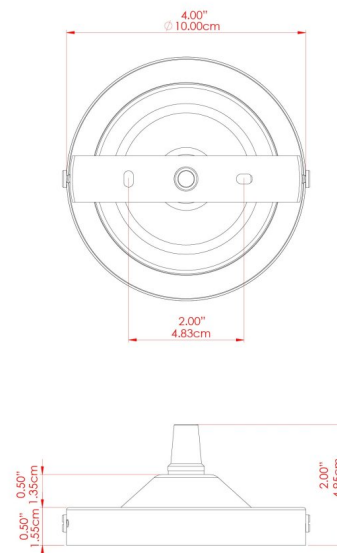

FIXING BRACKET: MLROSE05GRIP | Polished Chrome

Product Notes:
1) Bulbs not included. 2) Dimensions do not include bulbs. 3) All products are individually made-to-order and therefore may differ slightly within manufacturing tolerances. 4) Cable / chain can be shortened during installation. Longer cable / chain lengths available on request. 5) Additional colour finishes may be available on request. 6) Refer to our website for a full list of terms and conditions.