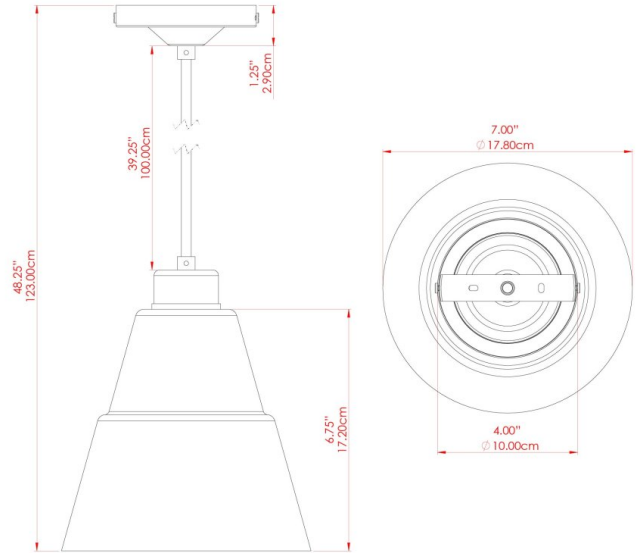

LYX Pendant

MLP251ANTBRS Antique Brass

MATERIAL	Brass Glass
HEIGHT	25cm
WIDTH DIAMETER	18cm
LENGTH PROJECTION	n/a
WEIGHT	0.78 kg
LAMPHOLDER	E27
MAX WATTAGE	40W
VOLTAGE	220/240v
IP RATING	IP20
CLASS PROTECTION	Class I
SHADE	GL146
FLEX BAR CHAIN LENGTH	100cm
CABLE TYPE	MLCA002 Brown Fabric Braided Cable 2 Core Twisted

LYX Pendant

MLP251ANTSLV Antique Silver

MATERIAL	Brass Glass
HEIGHT	25cm
WIDTH DIAMETER	18cm
LENGTH PROJECTION	n/a
WEIGHT	0.78 kg
LAMPHOLDER	E27
MAX WATTAGE	40W
VOLTAGE	220/240v
IP RATING	IP20
CLASS PROTECTION	Class I
SHADE	GL146
FLEX BAR CHAIN LENGTH	100cm
CABLE TYPE	MLCA001 Black Fabric Braided Cable 2 Core Twisted

LYX Pendant

MLP251POLBRS Polished Brass

MATERIAL	Brass Glass
HEIGHT	25cm
WIDTH DIAMETER	18cm
LENGTH PROJECTION	n/a
WEIGHT	0.78 kg
LAMPHOLDER	E27
MAX WATTAGE	40W
VOLTAGE	220/240v
IP RATING	IP20
CLASS PROTECTION	Class I
SHADE	GL146
FLEX BAR CHAIN LENGTH	100cm
CABLE TYPE	MLCA001 Black Fabric Braided Cable 2 Core Twisted

LYX Pendant

MLP251POLCHR Polished Chrome

MATERIAL	Brass Glass
HEIGHT	25cm
WIDTH DIAMETER	18cm
LENGTH PROJECTION	n/a
WEIGHT	0.78 kg
LAMPHOLDER	E27
MAX WATTAGE	40W
VOLTAGE	220/240v
IP RATING	IP20
CLASS PROTECTION	Class I
SHADE	GL146
FLEX BAR CHAIN LENGTH	100cm
CABLE TYPE	MLCA001 Black Fabric Braided Cable 2 Core Twisted