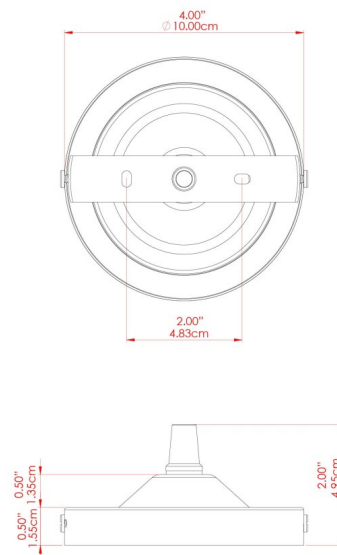

FIXING BRACKET: MLROSE05GRIP | Antique Brass

Product Notes:
1) Bulbs not included. 2) Dimensions do not include bulbs. 3) All products are individually made-to-order and therefore may differ slightly within manufacturing tolerances. 4) Cable / chain can be shortened during installation. Longer cable / chain lengths available on request. 5) Additional colour finishes may be available on request. 6) Refer to our website for a full list of terms and conditions.