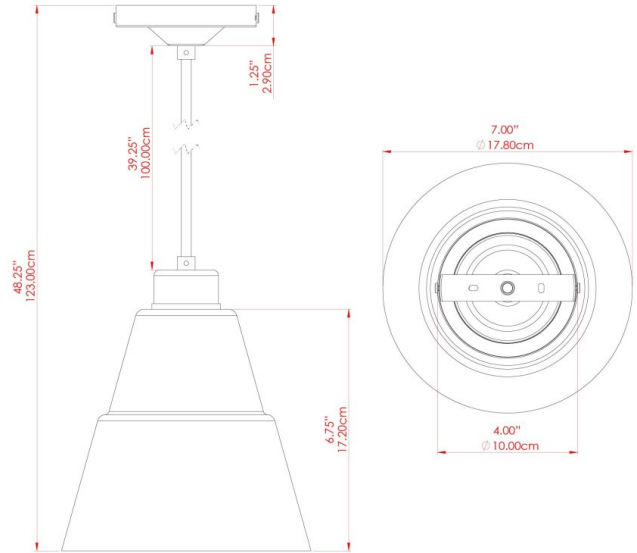

LYX Pendant

MLP251ANTBRS Antique Brass

MATERIAL	Brass Glass
HEIGHT	25cm
WIDTH DIAMETER	18cm
LENGTH PROJECTION	n/a
WEIGHT	0.78 kg
LAMPHOLDER	E27
MAX WATTAGE	40W
VOLTAGE	220/240v
IP RATING	IP20
CLASS PROTECTION	Class I
SHADE	GL146
FLEX BAR CHAIN LENGTH	100cm
CABLE TYPE	MLCA002 Brown Fabric Braided Cable 2 Core Twisted

FIXING BRACKET: MLROSE05GRIP | Antique Brass

Product Notes:
 1) Bulbs not included. 2) Dimensions do not include bulbs. 3) All products are individually made-to-order and therefore may differ slightly within manufacturing tolerances. 4) Cable / chain can be shortened during installation. Longer cable / chain lengths available on request. 5) Additional colour finishes may be available on request. 6) Refer to our website for a full list of terms and conditions.

LYX Pendant

MLP251ANTSLV Antique Silver

MATERIAL	Brass Glass
HEIGHT	25cm
WIDTH DIAMETER	18cm
LENGTH PROJECTION	n/a
WEIGHT	0.78 kg
LAMPHOLDER	E27
MAX WATTAGE	40W
VOLTAGE	220/240v
IP RATING	IP20
CLASS PROTECTION	Class I
SHADE	GL146
FLEX BAR CHAIN LENGTH	100cm
CABLE TYPE	MLCA001 Black Fabric Braided Cable 2 Core Twisted

LYX Pendant

MLP251POLBRS Polished Brass

MATERIAL	Brass Glass
HEIGHT	25cm
WIDTH DIAMETER	18cm
LENGTH PROJECTION	n/a
WEIGHT	0.78 kg
LAMPHOLDER	E27
MAX WATTAGE	40W
VOLTAGE	220/240v
IP RATING	IP20
CLASS PROTECTION	Class I
SHADE	GL146
FLEX BAR CHAIN LENGTH	100cm
CABLE TYPE	MLCA001 Black Fabric Braided Cable 2 Core Twisted