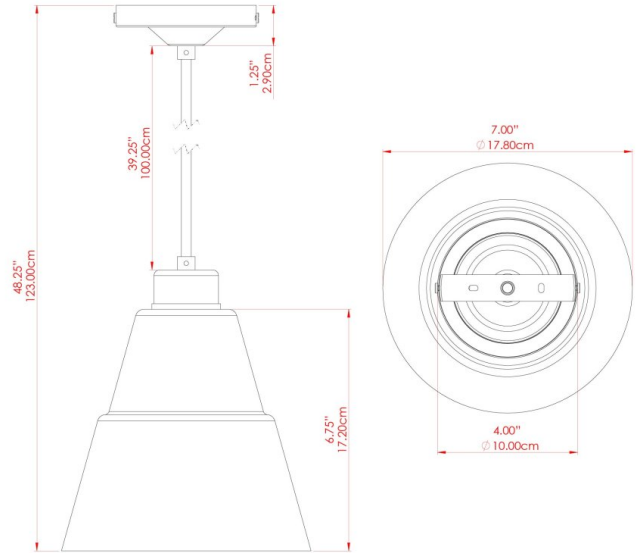

LYX Pendant

MLP251POLBRS Polished Brass

MATERIAL	Brass Glass
HEIGHT	25cm
WIDTH DIAMETER	18cm
LENGTH PROJECTION	n/a
WEIGHT	0.78 kg
LAMPHOLDER	E27
MAX WATTAGE	40W
VOLTAGE	220/240v
IP RATING	IP20
CLASS PROTECTION	Class I
SHADE	GL146
FLEX BAR CHAIN LENGTH	100cm
CABLE TYPE	MLCA001 Black Fabric Braided Cable 2 Core Twisted

LYX Pendant

MLP251POLCHR Polished Chrome

MATERIAL	Brass Glass
HEIGHT	25cm
WIDTH DIAMETER	18cm
LENGTH PROJECTION	n/a
WEIGHT	0.78 kg
LAMPHOLDER	E27
MAX WATTAGE	40W
VOLTAGE	220/240v
IP RATING	IP20
CLASS PROTECTION	Class I
SHADE	GL146
FLEX BAR CHAIN LENGTH	100cm
CABLE TYPE	MLCA001 Black Fabric Braided Cable 2 Core Twisted

FIXING BRACKET: MLROSE05GRIP | Polished Chrome

Product Notes:
 1) Bulbs not included. 2) Dimensions do not include bulbs. 3) All products are individually made-to-order and therefore may differ slightly within manufacturing tolerances. 4) Cable / chain can be shortened during installation. Longer cable / chain lengths available on request. 5) Additional colour finishes may be available on request. 6) Refer to our website for a full list of terms and conditions.

LYX Pendant

MLP251POLCOP Polished Copper

MATERIAL	Brass Copper Glass
HEIGHT	25cm
WIDTH DIAMETER	18cm
LENGTH PROJECTION	n/a
WEIGHT	0.78 kg
LAMPHOLDER	E27
MAX WATTAGE	40W
VOLTAGE	220/240v
IP RATING	IP20
CLASS PROTECTION	Class I
SHADE	GL146
FLEX BAR CHAIN LENGTH	100cm
CABLE TYPE	MLCA001 Black Fabric Braided Cable 2 Core Twisted