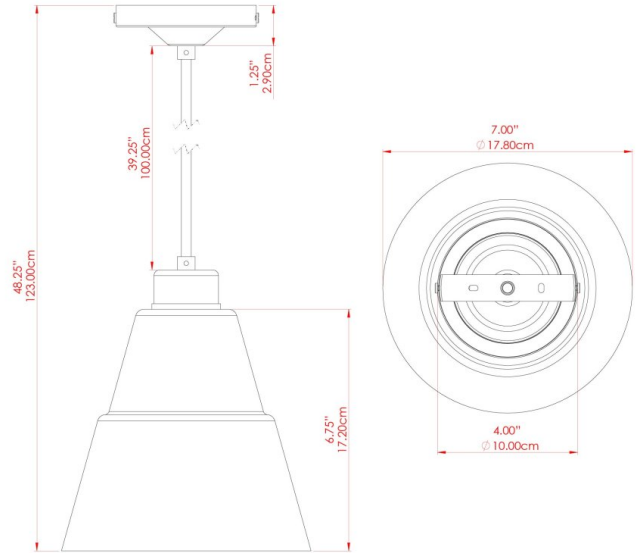

LYX Pendant

MLP251POLCHR Polished Chrome

MATERIAL	Brass Glass
HEIGHT	25cm
WIDTH DIAMETER	18cm
LENGTH PROJECTION	n/a
WEIGHT	0.78 kg
LAMPHOLDER	E27
MAX WATTAGE	40W
VOLTAGE	220/240v
IP RATING	IP20
CLASS PROTECTION	Class I
SHADE	GL146
FLEX BAR CHAIN LENGTH	100cm
CABLE TYPE	MLCA001 Black Fabric Braided Cable 2 Core Twisted

LYX Pendant

MLP251POLCOP Polished Copper

MATERIAL	Brass Copper Glass
HEIGHT	25cm
WIDTH DIAMETER	18cm
LENGTH PROJECTION	n/a
WEIGHT	0.78 kg
LAMPHOLDER	E27
MAX WATTAGE	40W
VOLTAGE	220/240v
IP RATING	IP20
CLASS PROTECTION	Class I
SHADE	GL146
FLEX BAR CHAIN LENGTH	100cm
CABLE TYPE	MLCA001 Black Fabric Braided Cable 2 Core Twisted

FIXING BRACKET: MLROSE05GRIP | Copper

Product Notes:
 1) Bulbs not included. 2) Dimensions do not include bulbs. 3) All products are individually made-to-order and therefore may differ slightly within manufacturing tolerances. 4) Cable / chain can be shortened during installation. Longer cable / chain lengths available on request. 5) Additional colour finishes may be available on request. 6) Refer to our website for a full list of terms and conditions.

LYX Pendant

MLP251SATBRS Satin Brass

MATERIAL	Brass Glass
HEIGHT	25cm
WIDTH DIAMETER	18cm
LENGTH PROJECTION	n/a
WEIGHT	0.78 kg
LAMPHOLDER	E27
MAX WATTAGE	40W
VOLTAGE	220/240v
IP RATING	IP20
CLASS PROTECTION	Class I
SHADE	GL146
FLEX BAR CHAIN LENGTH	100cm
CABLE TYPE	MLCA001 Black Fabric Braided Cable 2 Core Twisted