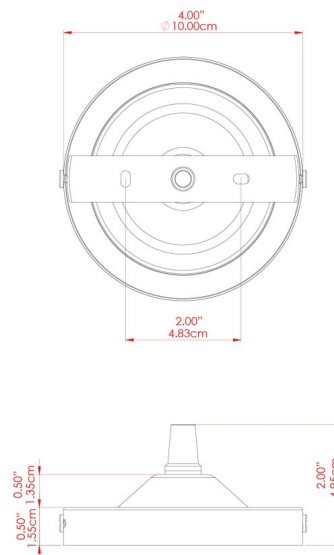

FIXING BRACKET: MLROSE05GRIP | Satin Chrome

Product Notes:
1) Bulbs not included. 2) Dimensions do not include bulbs. 3) All products are individually made-to-order and therefore may differ slightly within manufacturing tolerances. 4) Cable / chain can be shortened during installation. Longer cable / chain lengths available on request. 5) Additional colour finishes may be available on request. 6) Refer to our website for a full list of terms and conditions.