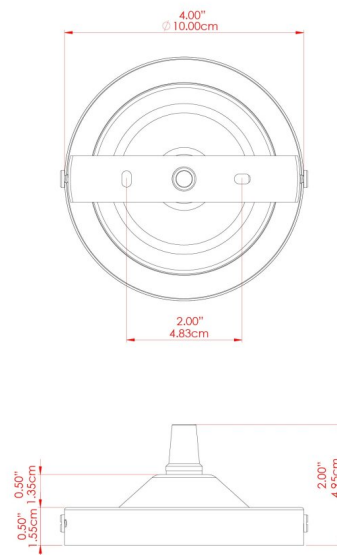

FIXING BRACKET: MLROSE05GRIP | Satin Brass

Product Notes:
1) Bulbs not included. 2) Dimensions do not include bulbs. 3) All products are individually made-to-order and therefore may differ slightly within manufacturing tolerances. 4) Cable / chain can be shortened during installation. Longer cable / chain lengths available on request. 5) Additional colour finishes may be available on request. 6) Refer to our website for a full list of terms and conditions.