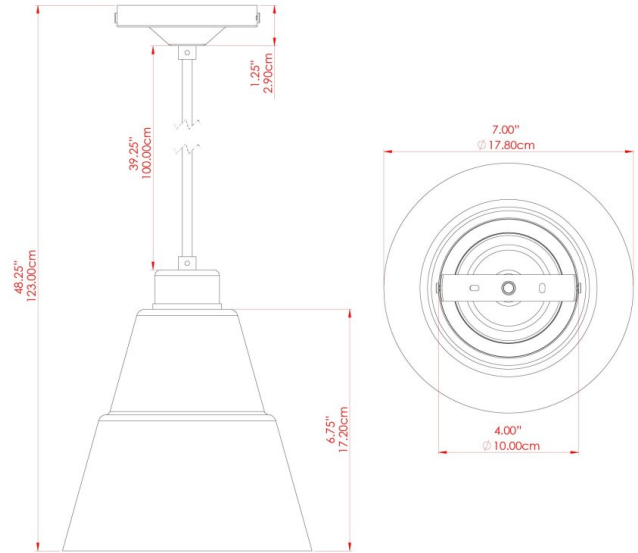

LYX Pendant

MLP251ANTBRS Antique Brass

MATERIAL	Brass Glass
HEIGHT	25cm
WIDTH DIAMETER	18cm
LENGTH PROJECTION	n/a
WEIGHT	0.78 kg
LAMPHOLDER	E27
MAX WATTAGE	40W
VOLTAGE	220/240v
IP RATING	IP20
CLASS PROTECTION	Class I
SHADE	GL146
FLEX BAR CHAIN LENGTH	100cm
CABLE TYPE	MLCA002 Brown Fabric Braided Cable 2 Core Twisted

LYX Pendant

MLP251POLBRS Polished Brass

MATERIAL	Brass Glass
HEIGHT	25cm
WIDTH DIAMETER	18cm
LENGTH PROJECTION	n/a
WEIGHT	0.78 kg
LAMPHOLDER	E27
MAX WATTAGE	40W
VOLTAGE	220/240v
IP RATING	IP20
CLASS PROTECTION	Class I
SHADE	GL146
FLEX BAR CHAIN LENGTH	100cm
CABLE TYPE	MLCA001 Black Fabric Braided Cable 2 Core Twisted

FIXING BRACKET: MLROSE05GRIP | Polished Brass

Product Notes:
 1) Bulbs not included. 2) Dimensions do not include bulbs. 3) All products are individually made-to-order and therefore may differ slightly within manufacturing tolerances. 4) Cable / chain can be shortened during installation. Longer cable / chain lengths available on request. 5) Additional colour finishes may be available on request. 6) Refer to our website for a full list of terms and conditions.

LYX Pendant

MLP251POLCHR Polished Chrome

MATERIAL	Brass Glass
HEIGHT	25cm
WIDTH DIAMETER	18cm
LENGTH PROJECTION	n/a
WEIGHT	0.78 kg
LAMPHOLDER	E27
MAX WATTAGE	40W
VOLTAGE	220/240v
IP RATING	IP20
CLASS PROTECTION	Class I
SHADE	GL146
FLEX BAR CHAIN LENGTH	100cm
CABLE TYPE	MLCA001 Black Fabric Braided Cable 2 Core Twisted