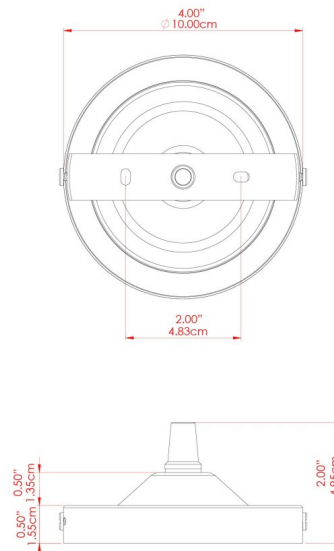

FIXING BRACKET: MLROSE05GRIP | Copper

Product Notes:
1) Bulbs not included. 2) Dimensions do not include bulbs. 3) All products are individually made-to-order and therefore may differ slightly within manufacturing tolerances. 4) Cable / chain can be shortened during installation. Longer cable / chain lengths available on request. 5) Additional colour finishes may be available on request. 6) Refer to our website for a full list of terms and conditions.