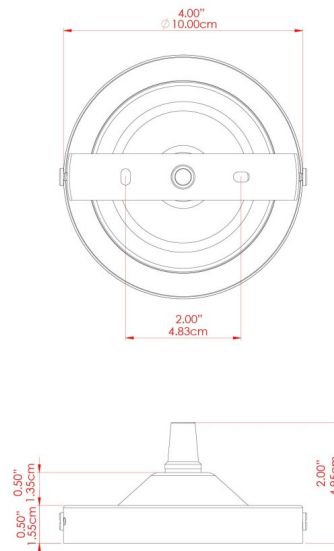

FIXING BRACKET: MLROSE05GRIP | Antique Silver

Product Notes:
1) Bulbs not included. 2) Dimensions do not include bulbs. 3) All products are individually made-to-order and therefore may differ slightly within manufacturing tolerances. 4) Cable / chain can be shortened during installation. Longer cable / chain lengths available on request. 5) Additional colour finishes may be available on request. 6) Refer to our website for a full list of terms and conditions.