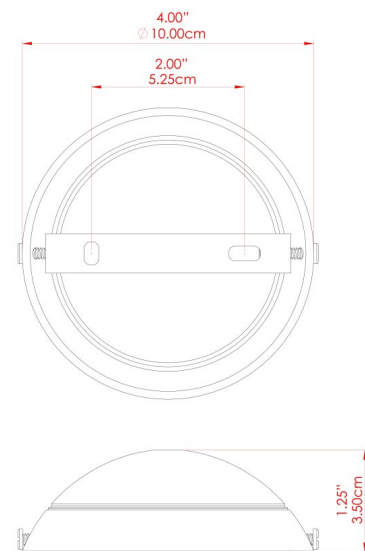

FIXING BRACKET: MLWB01 | Antique Brass

Product Notes:
1) Bulbs not included. 2) Dimensions do not include bulbs. 3) All products are individually made-to-order and therefore may differ slightly within manufacturing tolerances. 4) Cable / chain can be shortened during installation. Longer cable / chain lengths available on request. 5) Additional colour finishes may be available on request. 6) Refer to our website for a full list of terms and conditions.