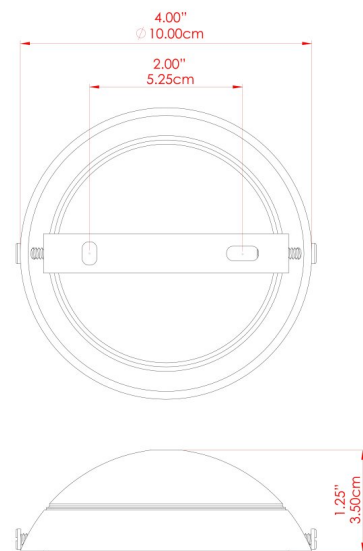

FIXING BRACKET: MLWB01 | Antique Silver

Product Notes:
1) Bulbs not included. 2) Dimensions do not include bulbs. 3) All products are individually made-to-order and therefore may differ slightly within manufacturing tolerances. 4) Cable / chain can be shortened during installation. Longer cable / chain lengths available on request. 5) Additional colour finishes may be available on request. 6) Refer to our website for a full list of terms and conditions.