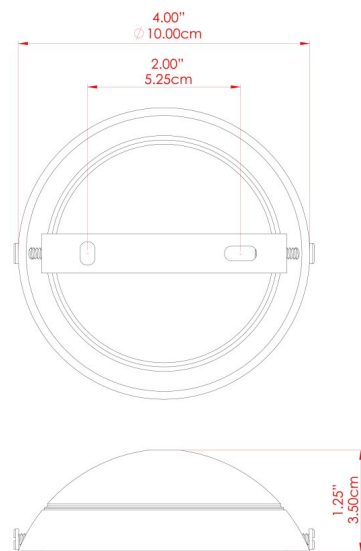

FIXING BRACKET: MLWB01 | Satin Brass

Product Notes:
1) Bulbs not included. 2) Dimensions do not include bulbs. 3) All products are individually made-to-order and therefore may differ slightly within manufacturing tolerances. 4) Cable / chain can be shortened during installation. Longer cable / chain lengths available on request. 5) Additional colour finishes may be available on request. 6) Refer to our website for a full list of terms and conditions.