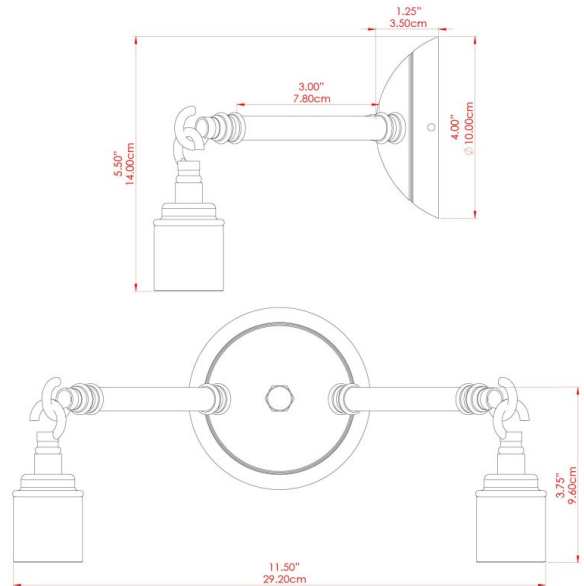

ARRIGO Wall Light

MLWL183ANTSLV Antique Silver

MATERIAL	Brass
HEIGHT	16cm
WIDTH DIAMETER	27cm
LENGTH PROJECTION	14cm
WEIGHT	0.58 kg
LAMPHOLDER	E27
MAX WATTAGE	60W
VOLTAGE	220/240v
IP RATING	IP20
CLASS PROTECTION	Class I
SHADE	-
FLEX BAR CHAIN LENGTH	n/a
CABLE TYPE	MLCA020 Black Fabric Braided Cable 3 Core Twisted

ARRIGO Wall Light

MLWL183POLBRS Polished Brass

MATERIAL	Brass
HEIGHT	16cm
WIDTH DIAMETER	27cm
LENGTH PROJECTION	14cm
WEIGHT	0.58 kg
LAMPHOLDER	E27
MAX WATTAGE	60W
VOLTAGE	220/240v
IP RATING	IP20
CLASS PROTECTION	Class I
SHADE	-
FLEX BAR CHAIN LENGTH	n/a
CABLE TYPE	MLCA020 Black Fabric Braided Cable 3 Core Twisted

FIXING BRACKET: MLWB01 | Polished Brass

Product Notes:
 1) Bulbs not included. 2) Dimensions do not include bulbs. 3) All products are individually made-to-order and therefore may differ slightly within manufacturing tolerances. 4) Cable / chain can be shortened during installation. Longer cable / chain lengths available on request. 5) Additional colour finishes may be available on request. 6) Refer to our website for a full list of terms and conditions.

ARRIGO Wall Light

MLWL183SATBRS Satin Brass

MATERIAL	Brass
HEIGHT	16cm
WIDTH DIAMETER	27cm
LENGTH PROJECTION	14cm
WEIGHT	0.58 kg
LAMPHOLDER	E27
MAX WATTAGE	60W
VOLTAGE	220/240v
IP RATING	IP20
CLASS PROTECTION	Class I
SHADE	-
FLEX BAR CHAIN LENGTH	n/a
CABLE TYPE	MLCA020 Black Fabric Braided Cable 3 Core Twisted