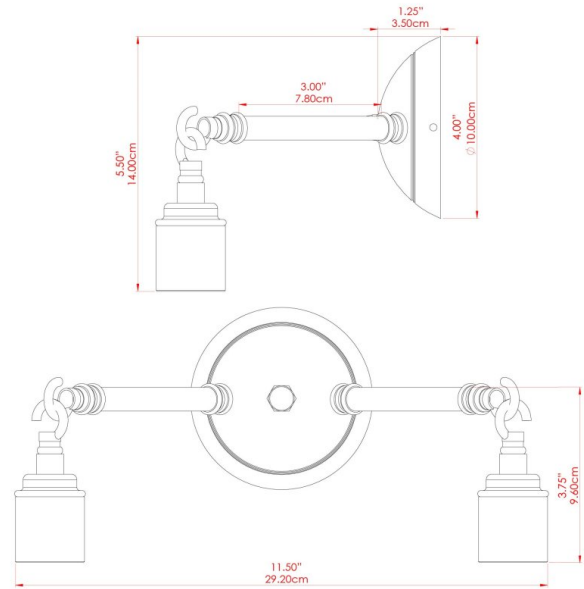

ARRIGO Wall Light

MLWL183ANTBRS Antique Brass

MATERIAL	Brass
HEIGHT	16cm
WIDTH DIAMETER	27cm
LENGTH PROJECTION	14cm
WEIGHT	0.58 kg
LAMPHOLDER	E27
MAX WATTAGE	60W
VOLTAGE	220/240v
IP RATING	IP20
CLASS PROTECTION	Class I
SHADE	-
FLEX BAR CHAIN LENGTH	n/a
CABLE TYPE	MLCA007 Brown Fabric Braided Cable 3 Core Twisted

ARRIGO Wall Light

MLWL183ANTSLV Antique Silver

MATERIAL	Brass
HEIGHT	16cm
WIDTH DIAMETER	27cm
LENGTH PROJECTION	14cm
WEIGHT	0.58 kg
LAMPHOLDER	E27
MAX WATTAGE	60W
VOLTAGE	220/240v
IP RATING	IP20
CLASS PROTECTION	Class I
SHADE	-
FLEX BAR CHAIN LENGTH	n/a
CABLE TYPE	MLCA020 Black Fabric Braided Cable 3 Core Twisted

ARRIGO Wall Light

MLWL183POLBRS Polished Brass

MATERIAL	Brass
HEIGHT	16cm
WIDTH DIAMETER	27cm
LENGTH PROJECTION	14cm
WEIGHT	0.58 kg
LAMPHOLDER	E27
MAX WATTAGE	60W
VOLTAGE	220/240v
IP RATING	IP20
CLASS PROTECTION	Class I
SHADE	-
FLEX BAR CHAIN LENGTH	n/a
CABLE TYPE	MLCA020 Black Fabric Braided Cable 3 Core Twisted

ARRIGO Wall Light

MLWL183SATBRS Satin Brass

MATERIAL	Brass
HEIGHT	16cm
WIDTH DIAMETER	27cm
LENGTH PROJECTION	14cm
WEIGHT	0.58 kg
LAMPHOLDER	E27
MAX WATTAGE	60W
VOLTAGE	220/240v
IP RATING	IP20
CLASS PROTECTION	Class I
SHADE	-
FLEX BAR CHAIN LENGTH	n/a
CABLE TYPE	MLCA020 Black Fabric Braided Cable 3 Core Twisted