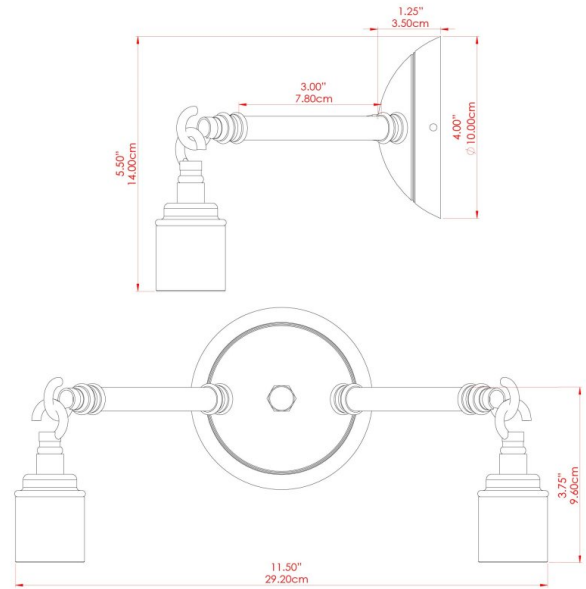

ARRIGO Wall Light

MLWL183ANTBRS Antique Brass

MATERIAL	Brass
HEIGHT	16cm
WIDTH DIAMETER	27cm
LENGTH PROJECTION	14cm
WEIGHT	0.58 kg
LAMPHOLDER	E27
MAX WATTAGE	60W
VOLTAGE	220/240v
IP RATING	IP20
CLASS PROTECTION	Class I
SHADE	-
FLEX BAR CHAIN LENGTH	n/a
CABLE TYPE	MLCA007 Brown Fabric Braided Cable 3 Core Twisted

ARRIGO Wall Light

MLWL183ANTSLV Antique Silver

MATERIAL	Brass
HEIGHT	16cm
WIDTH DIAMETER	27cm
LENGTH PROJECTION	14cm
WEIGHT	0.58 kg
LAMPHOLDER	E27
MAX WATTAGE	60W
VOLTAGE	220/240v
IP RATING	IP20
CLASS PROTECTION	Class I
SHADE	-
FLEX BAR CHAIN LENGTH	n/a
CABLE TYPE	MLCA020 Black Fabric Braided Cable 3 Core Twisted

ARRIGO Wall Light

MLWL183POLBRS Polished Brass

MATERIAL	Brass
HEIGHT	16cm
WIDTH DIAMETER	27cm
LENGTH PROJECTION	14cm
WEIGHT	0.58 kg
LAMPHOLDER	E27
MAX WATTAGE	60W
VOLTAGE	220/240v
IP RATING	IP20
CLASS PROTECTION	Class I
SHADE	-
FLEX BAR CHAIN LENGTH	n/a
CABLE TYPE	MLCA020 Black Fabric Braided Cable 3 Core Twisted

ARRIGO Wall Light

MLWL183SATBRS Satin Brass

MATERIAL	Brass
HEIGHT	16cm
WIDTH DIAMETER	27cm
LENGTH PROJECTION	14cm
WEIGHT	0.58 kg
LAMPHOLDER	E27
MAX WATTAGE	60W
VOLTAGE	220/240v
IP RATING	IP20
CLASS PROTECTION	Class I
SHADE	-
FLEX BAR CHAIN LENGTH	n/a
CABLE TYPE	MLCA020 Black Fabric Braided Cable 3 Core Twisted