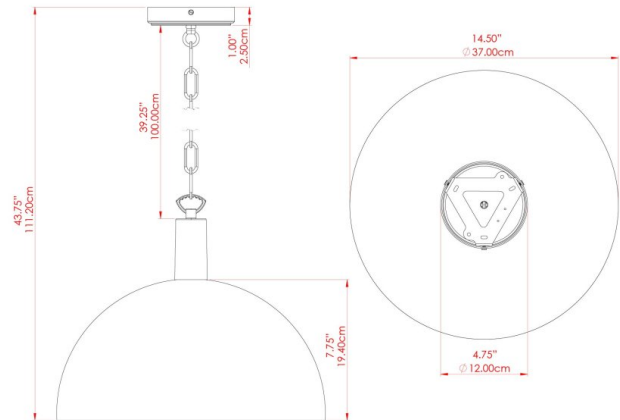

KAURI Ceramic Pendant

MLCMP064ANTBRS Antique Brass

MATERIAL	Brass Ceramic
HEIGHT	28cm
WIDTH DIAMETER	37cm
LENGTH PROJECTION	n/a
WEIGHT	8.5 kg
LAMPHOLDER	E27
MAX WATTAGE	40W
VOLTAGE	220/240v
IP RATING	IP20
CLASS PROTECTION	Class I
SHADE	MLCS051
FLEX BAR CHAIN LENGTH	100cm
CABLE TYPE	MLCA010 Brown PVC Flexible Cable 2 Core

KAURI Ceramic Pendant

MLCMP064ANTSLV Antique Silver

MATERIAL	Brass Ceramic
HEIGHT	28cm
WIDTH DIAMETER	37cm
LENGTH PROJECTION	n/a
WEIGHT	8.5 kg
LAMPHOLDER	E27
MAX WATTAGE	40W
VOLTAGE	220/240v
IP RATING	IP20
CLASS PROTECTION	Class I
SHADE	MLCS051
FLEX BAR CHAIN LENGTH	100cm
CABLE TYPE	MLCA014 Clear PVC Flexible Cable 2 Core

KAURI Ceramic Pendant

MLCMP064PCMBK Matt Black

MATERIAL	Brass Ceramic
HEIGHT	28cm
WIDTH DIAMETER	37cm
LENGTH PROJECTION	n/a
WEIGHT	8.5 kg
LAMPHOLDER	E27
MAX WATTAGE	40W
VOLTAGE	220/240v
IP RATING	IP20
CLASS PROTECTION	Class I
SHADE	MLCS051
FLEX BAR CHAIN LENGTH	100cm
CABLE TYPE	MLCA009 Black PVC Flexible Cable 2 Core

FIXING BRACKET: MLWB17

KAURI Ceramic Pendant

MLCMP064POLBRS Polished Brass

MATERIAL	Brass Ceramic
HEIGHT	28cm
WIDTH DIAMETER	37cm
LENGTH PROJECTION	n/a
WEIGHT	8.5 kg
LAMPHOLDER	E27
MAX WATTAGE	40W
VOLTAGE	220/240v
IP RATING	IP20
CLASS PROTECTION	Class I
SHADE	MLCS051
FLEX BAR CHAIN LENGTH	100cm
CABLE TYPE	MLCA038 Gold PVC Flexible Cable 2 Core