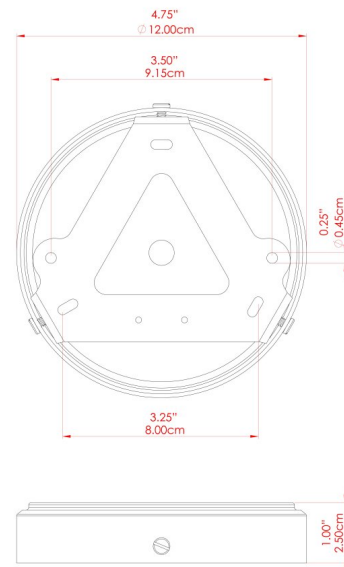

FIXING BRACKET: MLWB17

WWW.MULLANLIGHTING.COM

Product Notes:

1) Bulbs not included. 2) Dimensions do not include bulbs. 3) All products are individually made-to-order and therefore may differ slightly within manufacturing tolerances. 4) Cable / chain can be shortened during installation. Longer cable / chain lengths available on request. 5) Additional colour finishes may be available on request. 6) Refer to our website for a full list of terms and conditions.