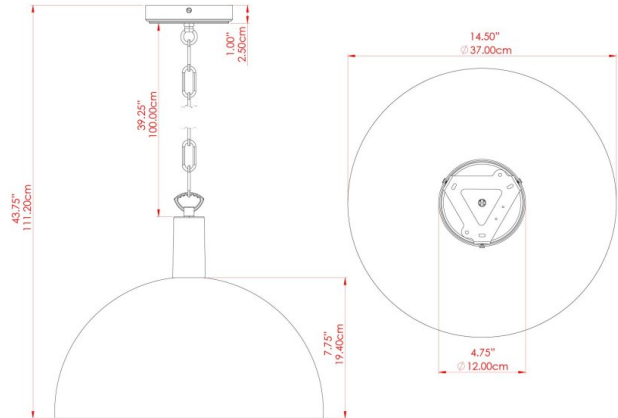

KAURI Ceramic Pendant

MLCMP064ANTSLV Antique Silver

MATERIAL	Brass Ceramic
HEIGHT	28cm
WIDTH DIAMETER	37cm
LENGTH PROJECTION	n/a
WEIGHT	8.5 kg
LAMPHOLDER	E27
MAX WATTAGE	40W
VOLTAGE	220/240v
IP RATING	IP20
CLASS PROTECTION	Class I
SHADE	MLCS051
FLEX BAR CHAIN LENGTH	100cm
CABLE TYPE	MLCA014 Clear PVC Flexible Cable 2 Core

KAURI Ceramic Pendant

MLCMP064PCMBK Matt Black

MATERIAL	Brass Ceramic
HEIGHT	28cm
WIDTH DIAMETER	37cm
LENGTH PROJECTION	n/a
WEIGHT	8.5 kg
LAMPHOLDER	E27
MAX WATTAGE	40W
VOLTAGE	220/240v
IP RATING	IP20
CLASS PROTECTION	Class I
SHADE	MLCS051
FLEX BAR CHAIN LENGTH	100cm
CABLE TYPE	MLCA009 Black PVC Flexible Cable 2 Core

FIXING BRACKET: MLWB17

KAURI Ceramic Pendant

MLCMP064POLBRS Polished Brass

MATERIAL	Brass Ceramic
HEIGHT	28cm
WIDTH DIAMETER	37cm
LENGTH PROJECTION	n/a
WEIGHT	8.5 kg
LAMPHOLDER	E27
MAX WATTAGE	40W
VOLTAGE	220/240v
IP RATING	IP20
CLASS PROTECTION	Class I
SHADE	MLCS051
FLEX BAR CHAIN LENGTH	100cm
CABLE TYPE	MLCA038 Gold PVC Flexible Cable 2 Core

FIXING BRACKET: MLWB17

KAURI Ceramic Pendant

MLCMP064SATBRS Satin Brass

MATERIAL	Brass Ceramic
HEIGHT	28cm
WIDTH DIAMETER	37cm
LENGTH PROJECTION	n/a
WEIGHT	8.5 kg
LAMPHOLDER	E27
MAX WATTAGE	40W
VOLTAGE	220/240v
IP RATING	IP20
CLASS PROTECTION	Class I
SHADE	MLCS051
FLEX BAR CHAIN LENGTH	100cm
CABLE TYPE	MLCA038 Gold PVC Flexible Cable 2 Core