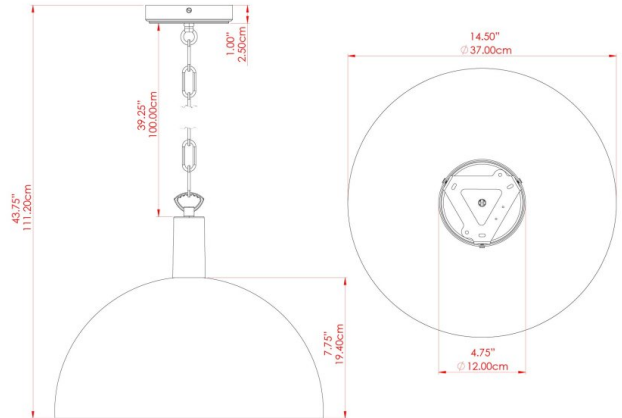

KAURI Ceramic Pendant

MLCMP064ANTSLV Antique Silver

MATERIAL	Brass Ceramic
HEIGHT	28cm
WIDTH DIAMETER	37cm
LENGTH PROJECTION	n/a
WEIGHT	8.5 kg
LAMPHOLDER	E27
MAX WATTAGE	40W
VOLTAGE	220/240v
IP RATING	IP20
CLASS PROTECTION	Class I
SHADE	MLCS051
FLEX BAR CHAIN LENGTH	100cm
CABLE TYPE	MLCA014 Clear PVC Flexible Cable 2 Core

KAURI Ceramic Pendant

MLCMP064PCMBK Matt Black

MATERIAL	Brass Ceramic
HEIGHT	28cm
WIDTH DIAMETER	37cm
LENGTH PROJECTION	n/a
WEIGHT	8.5 kg
LAMPHOLDER	E27
MAX WATTAGE	40W
VOLTAGE	220/240v
IP RATING	IP20
CLASS PROTECTION	Class I
SHADE	MLCS051
FLEX BAR CHAIN LENGTH	100cm
CABLE TYPE	MLCA009 Black PVC Flexible Cable 2 Core

FIXING BRACKET: MLWB17

KAURI Ceramic Pendant

MLCMP064POLBRS Polished Brass

MATERIAL	Brass Ceramic
HEIGHT	28cm
WIDTH DIAMETER	37cm
LENGTH PROJECTION	n/a
WEIGHT	8.5 kg
LAMPHOLDER	E27
MAX WATTAGE	40W
VOLTAGE	220/240v
IP RATING	IP20
CLASS PROTECTION	Class I
SHADE	MLCS051
FLEX BAR CHAIN LENGTH	100cm
CABLE TYPE	MLCA038 Gold PVC Flexible Cable 2 Core

FIXING BRACKET: MLWB17

KAURI Ceramic Pendant

MLCMP064SATBRS Satin Brass

MATERIAL	Brass Ceramic
HEIGHT	28cm
WIDTH DIAMETER	37cm
LENGTH PROJECTION	n/a
WEIGHT	8.5 kg
LAMPHOLDER	E27
MAX WATTAGE	40W
VOLTAGE	220/240v
IP RATING	IP20
CLASS PROTECTION	Class I
SHADE	MLCS051
FLEX BAR CHAIN LENGTH	100cm
CABLE TYPE	MLCA038 Gold PVC Flexible Cable 2 Core