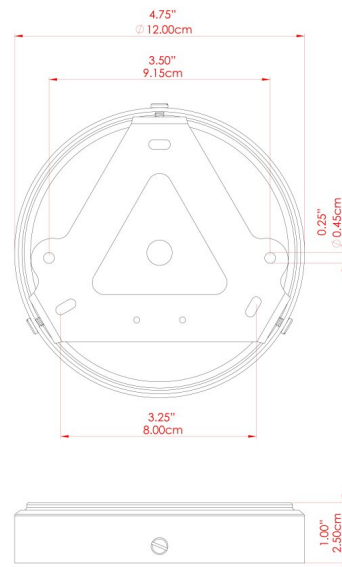

KAURI Ceramic Pendant

MLCMP064ANTSLV Antique Silver

MATERIAL	Brass Ceramic
HEIGHT	28cm
WIDTH DIAMETER	37cm
LENGTH PROJECTION	n/a
WEIGHT	8.5 kg
LAMPHOLDER	E27
MAX WATTAGE	40W
VOLTAGE	220/240v
IP RATING	IP20
CLASS PROTECTION	Class I
SHADE	MLCS051
FLEX BAR CHAIN LENGTH	100cm
CABLE TYPE	MLCA014 Clear PVC Flexible Cable 2 Core

KAURI Ceramic Pendant

MLCMP064PCMBK Matt Black

MATERIAL	Brass Ceramic
HEIGHT	28cm
WIDTH DIAMETER	37cm
LENGTH PROJECTION	n/a
WEIGHT	8.5 kg
LAMPHOLDER	E27
MAX WATTAGE	40W
VOLTAGE	220/240v
IP RATING	IP20
CLASS PROTECTION	Class I
SHADE	MLCS051
FLEX BAR CHAIN LENGTH	100cm
CABLE TYPE	MLCA009 Black PVC Flexible Cable 2 Core

FIXING BRACKET: MLWB17

KAURI Ceramic Pendant

MLCMP064POLBRS Polished Brass

MATERIAL	Brass Ceramic
HEIGHT	28cm
WIDTH DIAMETER	37cm
LENGTH PROJECTION	n/a
WEIGHT	8.5 kg
LAMPHOLDER	E27
MAX WATTAGE	40W
VOLTAGE	220/240v
IP RATING	IP20
CLASS PROTECTION	Class I
SHADE	MLCS051
FLEX BAR CHAIN LENGTH	100cm
CABLE TYPE	MLCA038 Gold PVC Flexible Cable 2 Core

FIXING BRACKET: MLWB17

KAURI Ceramic Pendant

MLCMP064SATBRS Satin Brass

MATERIAL	Brass Ceramic
HEIGHT	28cm
WIDTH DIAMETER	37cm
LENGTH PROJECTION	n/a
WEIGHT	8.5 kg
LAMPHOLDER	E27
MAX WATTAGE	40W
VOLTAGE	220/240v
IP RATING	IP20
CLASS PROTECTION	Class I
SHADE	MLCS051
FLEX BAR CHAIN LENGTH	100cm
CABLE TYPE	MLCA038 Gold PVC Flexible Cable 2 Core