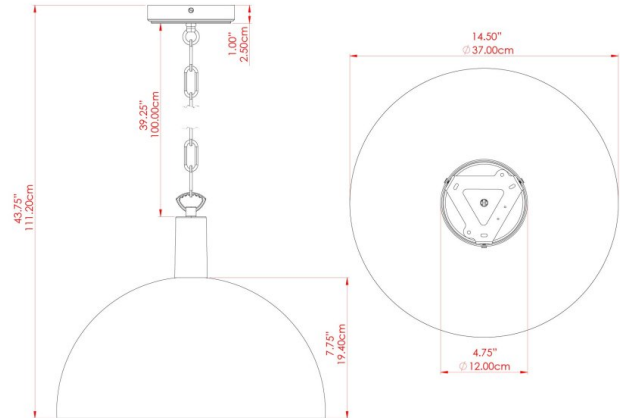

KAURI Ceramic Pendant

MLCMP064ANTBRS Antique Brass

MATERIAL	Brass Ceramic
HEIGHT	28cm
WIDTH DIAMETER	37cm
LENGTH PROJECTION	n/a
WEIGHT	8.5 kg
LAMPHOLDER	E27
MAX WATTAGE	40W
VOLTAGE	220/240v
IP RATING	IP20
CLASS PROTECTION	Class I
SHADE	MLCS051
FLEX BAR CHAIN LENGTH	100cm
CABLE TYPE	MLCA010 Brown PVC Flexible Cable 2 Core

KAURI Ceramic Pendant

MLCMP064ANTSLV Antique Silver

MATERIAL	Brass Ceramic
HEIGHT	28cm
WIDTH DIAMETER	37cm
LENGTH PROJECTION	n/a
WEIGHT	8.5 kg
LAMPHOLDER	E27
MAX WATTAGE	40W
VOLTAGE	220/240v
IP RATING	IP20
CLASS PROTECTION	Class I
SHADE	MLCS051
FLEX BAR CHAIN LENGTH	100cm
CABLE TYPE	MLCA014 Clear PVC Flexible Cable 2 Core

KAURI Ceramic Pendant

MLCMP064PCMBK Matt Black

MATERIAL	Brass Ceramic
HEIGHT	28cm
WIDTH DIAMETER	37cm
LENGTH PROJECTION	n/a
WEIGHT	8.5 kg
LAMPHOLDER	E27
MAX WATTAGE	40W
VOLTAGE	220/240v
IP RATING	IP20
CLASS PROTECTION	Class I
SHADE	MLCS051
FLEX BAR CHAIN LENGTH	100cm
CABLE TYPE	MLCA009 Black PVC Flexible Cable 2 Core

FIXING BRACKET: MLWB17

KAURI Ceramic Pendant

MLCMP064POLBRS Polished Brass

MATERIAL	Brass Ceramic
HEIGHT	28cm
WIDTH DIAMETER	37cm
LENGTH PROJECTION	n/a
WEIGHT	8.5 kg
LAMPHOLDER	E27
MAX WATTAGE	40W
VOLTAGE	220/240v
IP RATING	IP20
CLASS PROTECTION	Class I
SHADE	MLCS051
FLEX BAR CHAIN LENGTH	100cm
CABLE TYPE	MLCA038 Gold PVC Flexible Cable 2 Core