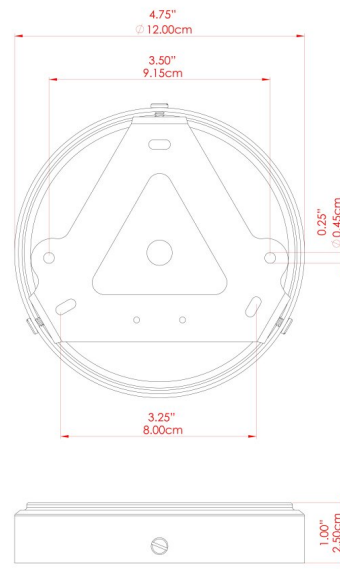

KAURI Ceramic Pendant

MLCMP064ANTSLV Antique Silver

MATERIAL	Brass Ceramic
HEIGHT	28cm
WIDTH DIAMETER	37cm
LENGTH PROJECTION	n/a
WEIGHT	8.5 kg
LAMPHOLDER	E27
MAX WATTAGE	40W
VOLTAGE	220/240v
IP RATING	IP20
CLASS PROTECTION	Class I
SHADE	MLCS051
FLEX BAR CHAIN LENGTH	100cm
CABLE TYPE	MLCA014 Clear PVC Flexible Cable 2 Core

KAURI Ceramic Pendant

MLCMP064PCMBK Matt Black

MATERIAL	Brass Ceramic
HEIGHT	28cm
WIDTH DIAMETER	37cm
LENGTH PROJECTION	n/a
WEIGHT	8.5 kg
LAMPHOLDER	E27
MAX WATTAGE	40W
VOLTAGE	220/240v
IP RATING	IP20
CLASS PROTECTION	Class I
SHADE	MLCS051
FLEX BAR CHAIN LENGTH	100cm
CABLE TYPE	MLCA009 Black PVC Flexible Cable 2 Core

FIXING BRACKET: MLWB17

KAURI Ceramic Pendant

MLCMP064POLBRS Polished Brass

MATERIAL	Brass Ceramic
HEIGHT	28cm
WIDTH DIAMETER	37cm
LENGTH PROJECTION	n/a
WEIGHT	8.5 kg
LAMPHOLDER	E27
MAX WATTAGE	40W
VOLTAGE	220/240v
IP RATING	IP20
CLASS PROTECTION	Class I
SHADE	MLCS051
FLEX BAR CHAIN LENGTH	100cm
CABLE TYPE	MLCA038 Gold PVC Flexible Cable 2 Core

FIXING BRACKET: MLWB17

KAURI Ceramic Pendant

MLCMP064SATBRS Satin Brass

MATERIAL	Brass Ceramic
HEIGHT	28cm
WIDTH DIAMETER	37cm
LENGTH PROJECTION	n/a
WEIGHT	8.5 kg
LAMPHOLDER	E27
MAX WATTAGE	40W
VOLTAGE	220/240v
IP RATING	IP20
CLASS PROTECTION	Class I
SHADE	MLCS051
FLEX BAR CHAIN LENGTH	100cm
CABLE TYPE	MLCA038 Gold PVC Flexible Cable 2 Core