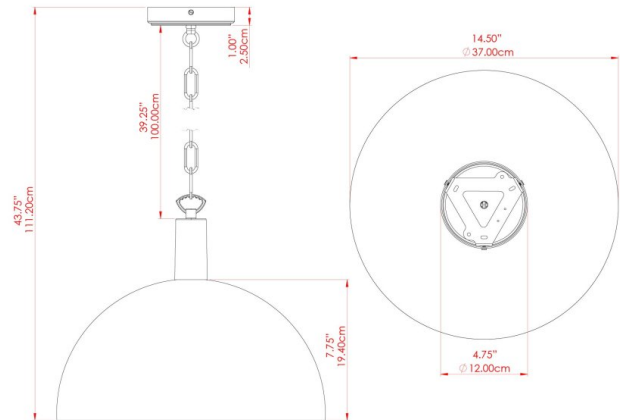

KAURI Ceramic Pendant

MLCMP064ANTSLV Antique Silver

MATERIAL	Brass Ceramic
HEIGHT	28cm
WIDTH DIAMETER	37cm
LENGTH PROJECTION	n/a
WEIGHT	8.5 kg
LAMPHOLDER	E27
MAX WATTAGE	40W
VOLTAGE	220/240v
IP RATING	IP20
CLASS PROTECTION	Class I
SHADE	MLCS051
FLEX BAR CHAIN LENGTH	100cm
CABLE TYPE	MLCA014 Clear PVC Flexible Cable 2 Core

KAURI Ceramic Pendant

MLCMP064PCMBK Matt Black

MATERIAL	Brass Ceramic
HEIGHT	28cm
WIDTH DIAMETER	37cm
LENGTH PROJECTION	n/a
WEIGHT	8.5 kg
LAMPHOLDER	E27
MAX WATTAGE	40W
VOLTAGE	220/240v
IP RATING	IP20
CLASS PROTECTION	Class I
SHADE	MLCS051
FLEX BAR CHAIN LENGTH	100cm
CABLE TYPE	MLCA009 Black PVC Flexible Cable 2 Core

FIXING BRACKET: MLWB17

KAURI Ceramic Pendant

MLCMP064POLBRS Polished Brass

MATERIAL	Brass Ceramic
HEIGHT	28cm
WIDTH DIAMETER	37cm
LENGTH PROJECTION	n/a
WEIGHT	8.5 kg
LAMPHOLDER	E27
MAX WATTAGE	40W
VOLTAGE	220/240v
IP RATING	IP20
CLASS PROTECTION	Class I
SHADE	MLCS051
FLEX BAR CHAIN LENGTH	100cm
CABLE TYPE	MLCA038 Gold PVC Flexible Cable 2 Core

FIXING BRACKET: MLWB17

KAURI Ceramic Pendant

MLCMP064SATBRS Satin Brass

MATERIAL	Brass Ceramic
HEIGHT	28cm
WIDTH DIAMETER	37cm
LENGTH PROJECTION	n/a
WEIGHT	8.5 kg
LAMPHOLDER	E27
MAX WATTAGE	40W
VOLTAGE	220/240v
IP RATING	IP20
CLASS PROTECTION	Class I
SHADE	MLCS051
FLEX BAR CHAIN LENGTH	100cm
CABLE TYPE	MLCA038 Gold PVC Flexible Cable 2 Core