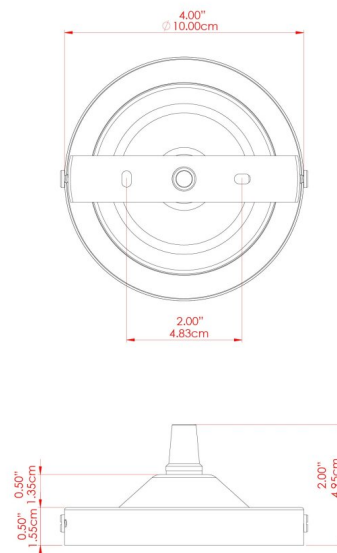

AMIAS Pendant

MLP330ANTBRS Antique Brass

MATERIAL	Brass
HEIGHT	33cm
WIDTH DIAMETER	14cm
LENGTH PROJECTION	n/a
WEIGHT	0.8 kg
LAMPHOLDER	GU10
MAX WATTAGE	6.5W
VOLTAGE	220/240v
IP RATING	IP20
CLASS PROTECTION	Class I
SHADE	-
FLEX BAR CHAIN LENGTH	100cm
CABLE TYPE	MLCA047 Brown Fabric Braided Cable 2 Core Round

FIXING BRACKET: MLROSE05GRIP | Antique Brass

AMIAS Pendant

MLP330ANTSLV Antique Silver

MATERIAL	Brass
HEIGHT	33cm
WIDTH DIAMETER	14cm
LENGTH PROJECTION	n/a
WEIGHT	0.8 kg
LAMPHOLDER	GU10
MAX WATTAGE	6.5W
VOLTAGE	220/240v
IP RATING	IP20
CLASS PROTECTION	Class I
SHADE	-
FLEX BAR CHAIN LENGTH	100cm
CABLE TYPE	MLCA028 Black Fabric Braided Cable 2 Core Round

FIXING BRACKET: MLROSE05GRIP | Antique Silver

AMIAS Pendant

MLP330POLBRS Polished Brass

MATERIAL	Brass
HEIGHT	33cm
WIDTH DIAMETER	14cm
LENGTH PROJECTION	n/a
WEIGHT	0.8 kg
LAMPHOLDER	GU10
MAX WATTAGE	6.5W
VOLTAGE	220/240v
IP RATING	IP20
CLASS PROTECTION	Class I
SHADE	-
FLEX BAR CHAIN LENGTH	100cm
CABLE TYPE	MLCA028 Black Fabric Braided Cable 2 Core Round

FIXING BRACKET: MLROSE05GRIP | Polished Brass

AMIAS Pendant

MLP330SATBRS Satin Brass

MATERIAL	Brass
HEIGHT	33cm
WIDTH DIAMETER	14cm
LENGTH PROJECTION	n/a
WEIGHT	0.8 kg
LAMPHOLDER	GU10
MAX WATTAGE	6.5W
VOLTAGE	220/240v
IP RATING	IP20
CLASS PROTECTION	Class I
SHADE	-
FLEX BAR CHAIN LENGTH	100cm
CABLE TYPE	MLCA028 Black Fabric Braided Cable 2 Core Round