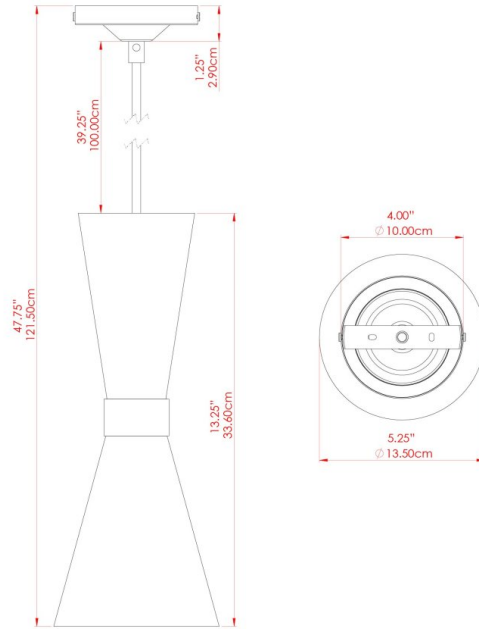

AMIAS Pendant

MLP330ANTBRS Antique Brass

MATERIAL	Brass
HEIGHT	33cm
WIDTH DIAMETER	14cm
LENGTH PROJECTION	n/a
WEIGHT	0.8 kg
LAMPHOLDER	GU10
MAX WATTAGE	6.5W
VOLTAGE	220/240v
IP RATING	IP20
CLASS PROTECTION	Class I
SHADE	-
FLEX BAR CHAIN LENGTH	100cm
CABLE TYPE	MLCA047 Brown Fabric Braided Cable 2 Core Round

FIXING BRACKET: MLROSE05GRIP | Antique Brass

AMIAS Pendant

MLP330ANTSLV Antique Silver

MATERIAL	Brass
HEIGHT	33cm
WIDTH DIAMETER	14cm
LENGTH PROJECTION	n/a
WEIGHT	0.8 kg
LAMPHOLDER	GU10
MAX WATTAGE	6.5W
VOLTAGE	220/240v
IP RATING	IP20
CLASS PROTECTION	Class I
SHADE	-
FLEX BAR CHAIN LENGTH	100cm
CABLE TYPE	MLCA028 Black Fabric Braided Cable 2 Core Round

FIXING BRACKET: MLROSE05GRIP | Antique Silver

AMIAS Pendant

MLP330POLBRS Polished Brass

MATERIAL	Brass
HEIGHT	33cm
WIDTH DIAMETER	14cm
LENGTH PROJECTION	n/a
WEIGHT	0.8 kg
LAMPHOLDER	GU10
MAX WATTAGE	6.5W
VOLTAGE	220/240v
IP RATING	IP20
CLASS PROTECTION	Class I
SHADE	-
FLEX BAR CHAIN LENGTH	100cm
CABLE TYPE	MLCA028 Black Fabric Braided Cable 2 Core Round

FIXING BRACKET: MLROSE05GRIP | Polished Brass

AMIAS Pendant

MLP330SATBRS Satin Brass

MATERIAL	Brass
HEIGHT	33cm
WIDTH DIAMETER	14cm
LENGTH PROJECTION	n/a
WEIGHT	0.8 kg
LAMPHOLDER	GU10
MAX WATTAGE	6.5W
VOLTAGE	220/240v
IP RATING	IP20
CLASS PROTECTION	Class I
SHADE	-
FLEX BAR CHAIN LENGTH	100cm
CABLE TYPE	MLCA028 Black Fabric Braided Cable 2 Core Round