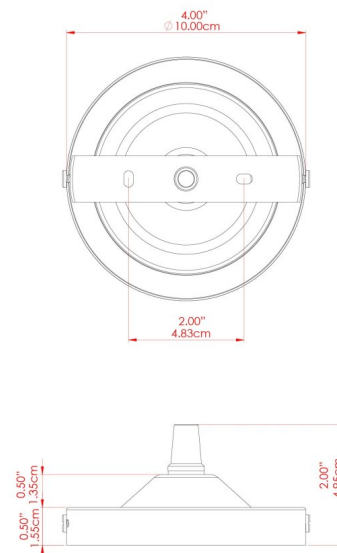

AMIAS Pendant

MLP330ANTBRS Antique Brass

MATERIAL	Brass
HEIGHT	33cm
WIDTH DIAMETER	14cm
LENGTH PROJECTION	n/a
WEIGHT	0.8 kg
LAMPHOLDER	GU10
MAX WATTAGE	6.5W
VOLTAGE	220/240v
IP RATING	IP20
CLASS PROTECTION	Class I
SHADE	-
FLEX BAR CHAIN LENGTH	100cm
CABLE TYPE	MLCA047 Brown Fabric Braided Cable 2 Core Round

FIXING BRACKET: MLROSE05GRIP | Antique Brass

AMIAS Pendant

MLP330ANTSLV Antique Silver

MATERIAL	Brass
HEIGHT	33cm
WIDTH DIAMETER	14cm
LENGTH PROJECTION	n/a
WEIGHT	0.8 kg
LAMPHOLDER	GU10
MAX WATTAGE	6.5W
VOLTAGE	220/240v
IP RATING	IP20
CLASS PROTECTION	Class I
SHADE	-
FLEX BAR CHAIN LENGTH	100cm
CABLE TYPE	MLCA028 Black Fabric Braided Cable 2 Core Round

FIXING BRACKET: MLROSE05GRIP | Antique Silver

AMIAS Pendant

MLP330POLBRS Polished Brass

MATERIAL	Brass
HEIGHT	33cm
WIDTH DIAMETER	14cm
LENGTH PROJECTION	n/a
WEIGHT	0.8 kg
LAMPHOLDER	GU10
MAX WATTAGE	6.5W
VOLTAGE	220/240v
IP RATING	IP20
CLASS PROTECTION	Class I
SHADE	-
FLEX BAR CHAIN LENGTH	100cm
CABLE TYPE	MLCA028 Black Fabric Braided Cable 2 Core Round

FIXING BRACKET: MLROSE05GRIP | Polished Brass

AMIAS Pendant

MLP330SATBRS Satin Brass

MATERIAL	Brass
HEIGHT	33cm
WIDTH DIAMETER	14cm
LENGTH PROJECTION	n/a
WEIGHT	0.8 kg
LAMPHOLDER	GU10
MAX WATTAGE	6.5W
VOLTAGE	220/240v
IP RATING	IP20
CLASS PROTECTION	Class I
SHADE	-
FLEX BAR CHAIN LENGTH	100cm
CABLE TYPE	MLCA028 Black Fabric Braided Cable 2 Core Round