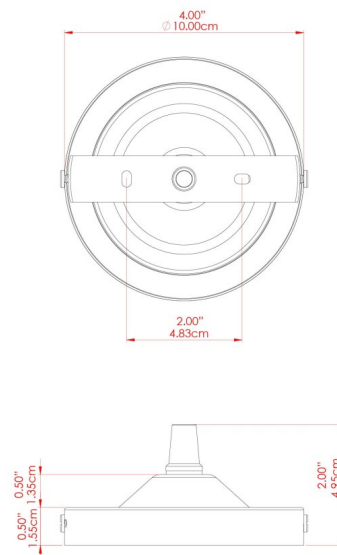

AMIAS Pendant

MLP330ANTBRS Antique Brass

MATERIAL	Brass
HEIGHT	33cm
WIDTH DIAMETER	14cm
LENGTH PROJECTION	n/a
WEIGHT	0.8 kg
LAMPHOLDER	GU10
MAX WATTAGE	6.5W
VOLTAGE	220/240v
IP RATING	IP20
CLASS PROTECTION	Class I
SHADE	-
FLEX BAR CHAIN LENGTH	100cm
CABLE TYPE	MLCA047 Brown Fabric Braided Cable 2 Core Round

FIXING BRACKET: MLROSE05GRIP | Antique Brass

AMIAS Pendant

MLP330ANTSLV Antique Silver

MATERIAL	Brass
HEIGHT	33cm
WIDTH DIAMETER	14cm
LENGTH PROJECTION	n/a
WEIGHT	0.8 kg
LAMPHOLDER	GU10
MAX WATTAGE	6.5W
VOLTAGE	220/240v
IP RATING	IP20
CLASS PROTECTION	Class I
SHADE	-
FLEX BAR CHAIN LENGTH	100cm
CABLE TYPE	MLCA028 Black Fabric Braided Cable 2 Core Round

FIXING BRACKET: MLROSE05GRIP | Antique Silver

AMIAS Pendant

MLP330POLBRS Polished Brass

MATERIAL	Brass
HEIGHT	33cm
WIDTH DIAMETER	14cm
LENGTH PROJECTION	n/a
WEIGHT	0.8 kg
LAMPHOLDER	GU10
MAX WATTAGE	6.5W
VOLTAGE	220/240v
IP RATING	IP20
CLASS PROTECTION	Class I
SHADE	-
FLEX BAR CHAIN LENGTH	100cm
CABLE TYPE	MLCA028 Black Fabric Braided Cable 2 Core Round

FIXING BRACKET: MLROSE05GRIP | Polished Brass

AMIAS Pendant

MLP330SATBRS Satin Brass

MATERIAL	Brass
HEIGHT	33cm
WIDTH DIAMETER	14cm
LENGTH PROJECTION	n/a
WEIGHT	0.8 kg
LAMPHOLDER	GU10
MAX WATTAGE	6.5W
VOLTAGE	220/240v
IP RATING	IP20
CLASS PROTECTION	Class I
SHADE	-
FLEX BAR CHAIN LENGTH	100cm
CABLE TYPE	MLCA028 Black Fabric Braided Cable 2 Core Round