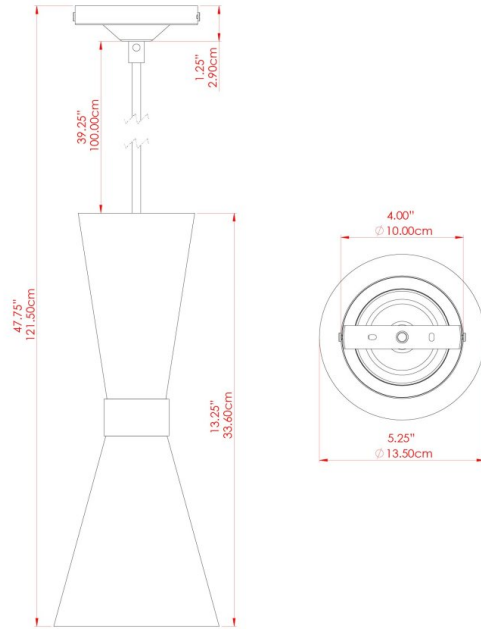

AMIAS Pendant

MLP330ANTBRS Antique Brass

MATERIAL	Brass
HEIGHT	33cm
WIDTH DIAMETER	14cm
LENGTH PROJECTION	n/a
WEIGHT	0.8 kg
LAMPHOLDER	GU10
MAX WATTAGE	6.5W
VOLTAGE	220/240v
IP RATING	IP20
CLASS PROTECTION	Class I
SHADE	-
FLEX BAR CHAIN LENGTH	100cm
CABLE TYPE	MLCA047 Brown Fabric Braided Cable 2 Core Round

FIXING BRACKET: MLROSE05GRIP | Antique Brass

AMIAS Pendant

MLP330ANTSLV Antique Silver

MATERIAL	Brass
HEIGHT	33cm
WIDTH DIAMETER	14cm
LENGTH PROJECTION	n/a
WEIGHT	0.8 kg
LAMPHOLDER	GU10
MAX WATTAGE	6.5W
VOLTAGE	220/240v
IP RATING	IP20
CLASS PROTECTION	Class I
SHADE	-
FLEX BAR CHAIN LENGTH	100cm
CABLE TYPE	MLCA028 Black Fabric Braided Cable 2 Core Round

FIXING BRACKET: MLROSE05GRIP | Antique Silver

AMIAS Pendant

MLP330POLBRS Polished Brass

MATERIAL	Brass
HEIGHT	33cm
WIDTH DIAMETER	14cm
LENGTH PROJECTION	n/a
WEIGHT	0.8 kg
LAMPHOLDER	GU10
MAX WATTAGE	6.5W
VOLTAGE	220/240v
IP RATING	IP20
CLASS PROTECTION	Class I
SHADE	-
FLEX BAR CHAIN LENGTH	100cm
CABLE TYPE	MLCA028 Black Fabric Braided Cable 2 Core Round

FIXING BRACKET: MLROSE05GRIP | Polished Brass

AMIAS Pendant

MLP330SATBRS Satin Brass

MATERIAL	Brass
HEIGHT	33cm
WIDTH DIAMETER	14cm
LENGTH PROJECTION	n/a
WEIGHT	0.8 kg
LAMPHOLDER	GU10
MAX WATTAGE	6.5W
VOLTAGE	220/240v
IP RATING	IP20
CLASS PROTECTION	Class I
SHADE	-
FLEX BAR CHAIN LENGTH	100cm
CABLE TYPE	MLCA028 Black Fabric Braided Cable 2 Core Round