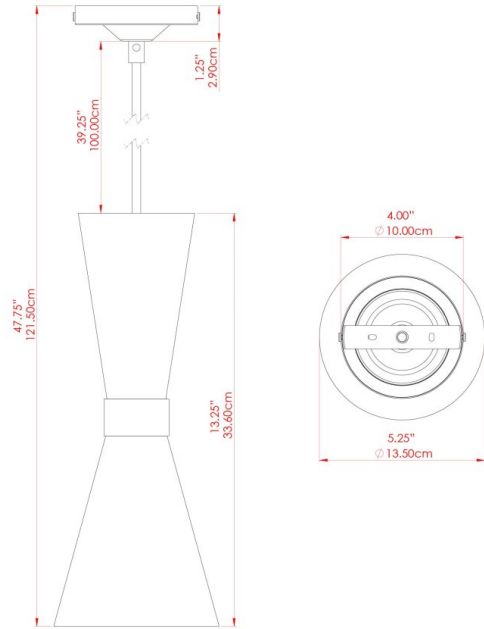

AMIAS Pendant

MLP330ANTBRS Antique Brass

MATERIAL	Brass
HEIGHT	33cm
WIDTH DIAMETER	14cm
LENGTH PROJECTION	n/a
WEIGHT	0.8 kg
LAMPHOLDER	GU10
MAX WATTAGE	6.5W
VOLTAGE	220/240v
IP RATING	IP20
CLASS PROTECTION	Class I
SHADE	-
FLEX BAR CHAIN LENGTH	100cm
CABLE TYPE	MLCA047 Brown Fabric Braided Cable 2 Core Round

FIXING BRACKET: MLROSE05GRIP | Antique Brass

AMIAS Pendant

MLP330ANTSLV Antique Silver

MATERIAL	Brass
HEIGHT	33cm
WIDTH DIAMETER	14cm
LENGTH PROJECTION	n/a
WEIGHT	0.8 kg
LAMPHOLDER	GU10
MAX WATTAGE	6.5W
VOLTAGE	220/240v
IP RATING	IP20
CLASS PROTECTION	Class I
SHADE	-
FLEX BAR CHAIN LENGTH	100cm
CABLE TYPE	MLCA028 Black Fabric Braided Cable 2 Core Round

FIXING BRACKET: MLROSE05GRIP | Antique Silver

AMIAS Pendant

MLP330POLBRS Polished Brass

MATERIAL	Brass
HEIGHT	33cm
WIDTH DIAMETER	14cm
LENGTH PROJECTION	n/a
WEIGHT	0.8 kg
LAMPHOLDER	GU10
MAX WATTAGE	6.5W
VOLTAGE	220/240v
IP RATING	IP20
CLASS PROTECTION	Class I
SHADE	-
FLEX BAR CHAIN LENGTH	100cm
CABLE TYPE	MLCA028 Black Fabric Braided Cable 2 Core Round

FIXING BRACKET: MLROSE05GRIP | Polished Brass

AMIAS Pendant

MLP330SATBRS Satin Brass

MATERIAL	Brass
HEIGHT	33cm
WIDTH DIAMETER	14cm
LENGTH PROJECTION	n/a
WEIGHT	0.8 kg
LAMPHOLDER	GU10
MAX WATTAGE	6.5W
VOLTAGE	220/240v
IP RATING	IP20
CLASS PROTECTION	Class I
SHADE	-
FLEX BAR CHAIN LENGTH	100cm
CABLE TYPE	MLCA028 Black Fabric Braided Cable 2 Core Round