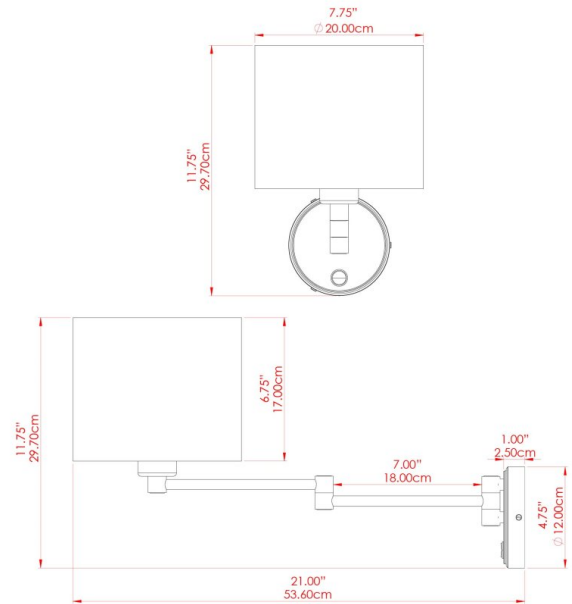

KERRY Wall Light

MLWL433ANTBRS Antique Brass

MATERIAL	Brass Fabric
HEIGHT	26cm
WIDTH DIAMETER	20-40cm
LENGTH PROJECTION	34-54cm
WEIGHT	0.9 kg
LAMPHOLDER	E27
MAX WATTAGE	40W
VOLTAGE	220/240v
IP RATING	IP20
CLASS PROTECTION	Class I
SHADE	MLFS002
FLEX BAR CHAIN LENGTH	n/a
CABLE TYPE	-

FIXING BRACKET: MLWB17| Antique Brass

KERRY Wall Light

MLWL433NATBRS Natural Brass

MATERIAL	Brass Fabric
HEIGHT	26cm
WIDTH DIAMETER	20-40cm
LENGTH PROJECTION	34-54cm
WEIGHT	0.9 kg
LAMPHOLDER	E27
MAX WATTAGE	40W
VOLTAGE	220/240v
IP RATING	IP20
CLASS PROTECTION	Class I
SHADE	MLFS002
FLEX BAR CHAIN LENGTH	n/a
CABLE TYPE	-

FIXING BRACKET: MLWB17| Natural Brass

Product Notes:

1) Bulbs not included. 2) Dimensions do not include bulbs. 3) All products are individually made-to-order and therefore may differ slightly within manufacturing tolerances. 4) Cable / chain can be shortened during installation. Longer cable / chain lengths available on request. 5) Additional colour finishes may be available on request. 6) Refer to our website for a full list of terms and conditions.