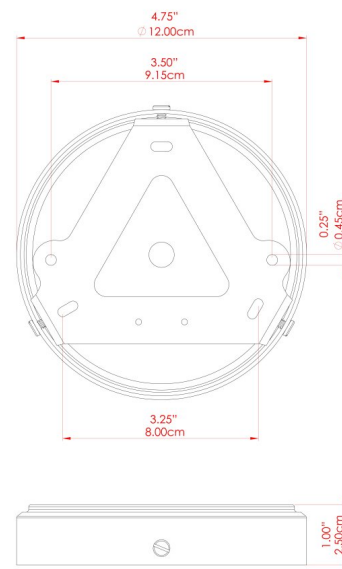

KERRY Wall Light

MLWL433ANTBRS Antique Brass

MATERIAL	Brass Fabric
HEIGHT	26cm
WIDTH DIAMETER	20-40cm
LENGTH PROJECTION	34-54cm
WEIGHT	0.9 kg
LAMPHOLDER	E27
MAX WATTAGE	40W
VOLTAGE	220/240v
IP RATING	IP20
CLASS PROTECTION	Class I
SHADE	MLFS002
FLEX BAR CHAIN LENGTH	n/a
CABLE TYPE	-

FIXING BRACKET: MLWB17| Antique Brass

KERRY Wall Light

MLWL433NATBRS Natural Brass

MATERIAL	Brass Fabric
HEIGHT	26cm
WIDTH DIAMETER	20-40cm
LENGTH PROJECTION	34-54cm
WEIGHT	0.9 kg
LAMPHOLDER	E27
MAX WATTAGE	40W
VOLTAGE	220/240v
IP RATING	IP20
CLASS PROTECTION	Class I
SHADE	MLFS002
FLEX BAR CHAIN LENGTH	n/a
CABLE TYPE	-

FIXING BRACKET: MLWB17| Natural Brass

Product Notes:

1) Bulbs not included. 2) Dimensions do not include bulbs. 3) All products are individually made-to-order and therefore may differ slightly within manufacturing tolerances. 4) Cable / chain can be shortened during installation. Longer cable / chain lengths available on request. 5) Additional colour finishes may be available on request. 6) Refer to our website for a full list of terms and conditions.