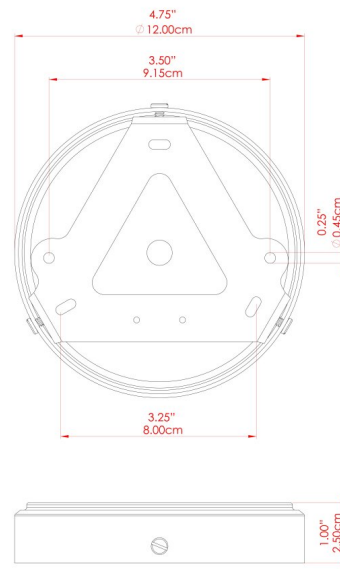

KERRY Wall Light

MLWL433ANTBRS Antique Brass

MATERIAL	Brass Fabric
HEIGHT	26cm
WIDTH DIAMETER	20-40cm
LENGTH PROJECTION	34-54cm
WEIGHT	0.9 kg
LAMPHOLDER	E27
MAX WATTAGE	40W
VOLTAGE	220/240v
IP RATING	IP20
CLASS PROTECTION	Class I
SHADE	MLFS002
FLEX BAR CHAIN LENGTH	n/a
CABLE TYPE	-

FIXING BRACKET: MLWB17| Antique Brass

KERRY Wall Light

MLWL433NATBRS Natural Brass

MATERIAL	Brass Fabric
HEIGHT	26cm
WIDTH DIAMETER	20-40cm
LENGTH PROJECTION	34-54cm
WEIGHT	0.9 kg
LAMPHOLDER	E27
MAX WATTAGE	40W
VOLTAGE	220/240v
IP RATING	IP20
CLASS PROTECTION	Class I
SHADE	MLFS002
FLEX BAR CHAIN LENGTH	n/a
CABLE TYPE	-

FIXING BRACKET: MLWB17| Natural Brass

Product Notes:

1) Bulbs not included. 2) Dimensions do not include bulbs. 3) All products are individually made-to-order and therefore may differ slightly within manufacturing tolerances. 4) Cable / chain can be shortened during installation. Longer cable / chain lengths available on request. 5) Additional colour finishes may be available on request. 6) Refer to our website for a full list of terms and conditions.