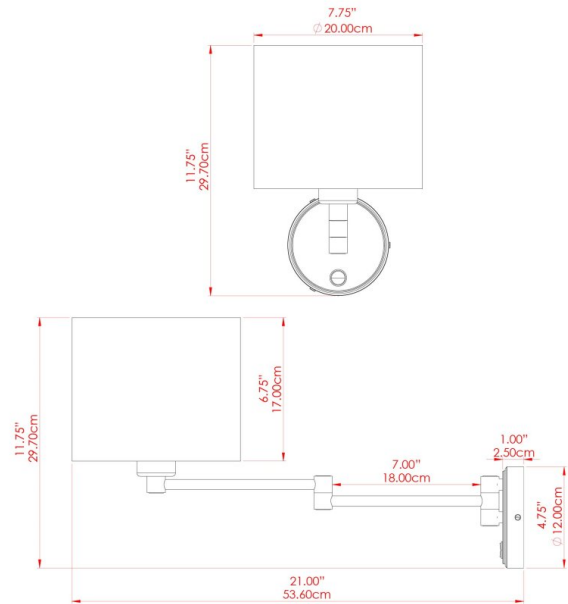

KERRY Wall Light

MLWL433ANTBRS Antique Brass

MATERIAL	Brass Fabric
HEIGHT	26cm
WIDTH DIAMETER	20-40cm
LENGTH PROJECTION	34-54cm
WEIGHT	0.9 kg
LAMPHOLDER	E27
MAX WATTAGE	40W
VOLTAGE	220/240v
IP RATING	IP20
CLASS PROTECTION	Class I
SHADE	MLFS002
FLEX BAR CHAIN LENGTH	n/a
CABLE TYPE	-

FIXING BRACKET: MLWB17| Antique Brass

KERRY Wall Light

MLWL433NATBRS Natural Brass

MATERIAL	Brass Fabric
HEIGHT	26cm
WIDTH DIAMETER	20-40cm
LENGTH PROJECTION	34-54cm
WEIGHT	0.9 kg
LAMPHOLDER	E27
MAX WATTAGE	40W
VOLTAGE	220/240v
IP RATING	IP20
CLASS PROTECTION	Class I
SHADE	MLFS002
FLEX BAR CHAIN LENGTH	n/a
CABLE TYPE	-

FIXING BRACKET: MLWB17| Natural Brass

Product Notes:

1) Bulbs not included. 2) Dimensions do not include bulbs. 3) All products are individually made-to-order and therefore may differ slightly within manufacturing tolerances. 4) Cable / chain can be shortened during installation. Longer cable / chain lengths available on request. 5) Additional colour finishes may be available on request. 6) Refer to our website for a full list of terms and conditions.