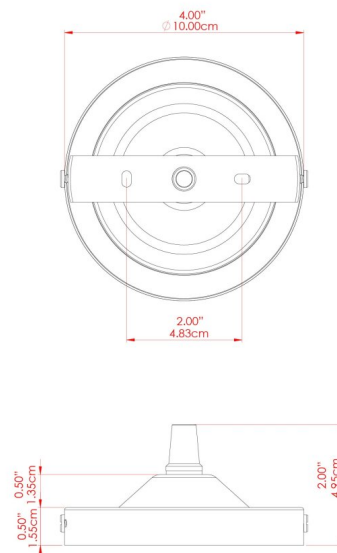

FIXING BRACKET: MLROSE05GRIP | Antique Brass

Product Notes:
1) Bulbs not included. 2) Dimensions do not include bulbs. 3) All products are individually made-to-order and therefore may differ slightly within manufacturing tolerances. 4) Cable / chain can be shortened during installation. Longer cable / chain lengths available on request. 5) Additional colour finishes may be available on request. 6) Refer to our website for a full list of terms and conditions.