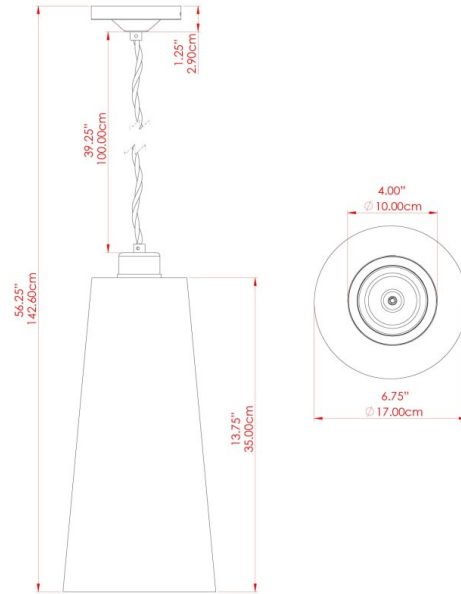

# MLP415ANTBRS Antique Brass

MATERIAL	Brass   Glass
HEIGHT	20cm
WIDTH   DIAMETER	14cm
LENGTH   PROJECTION	n/a
WEIGHT	0.94 kg
LAMPHOLDER	E27
MAX WATTAGE	40W
VOLTAGE	220/240v
IP RATING	IP20
CLASS PROTECTION	Class I
SHADE	GL164
FLEX   BAR   CHAIN LENGTH	100cm
CABLE TYPE	MLCA002   Brown Fabric Braided Cable   2 Core Twisted

# MLP415ANTSLV Antique Silver

MATERIAL	Brass   Glass
HEIGHT	20cm
WIDTH   DIAMETER	14cm
LENGTH   PROJECTION	n/a
WEIGHT	0.94 kg
LAMPHOLDER	E27
MAX WATTAGE	40W
VOLTAGE	220/240v
IP RATING	IP20
CLASS PROTECTION	Class I
SHADE	GL164
FLEX   BAR   CHAIN LENGTH	100cm
CABLE TYPE	MLCA001   Black Fabric Braided Cable   2 Core Twisted

## MLP415POLBRS Polished Brass

MATERIAL	Brass   Glass
HEIGHT	20cm
WIDTH   DIAMETER	14cm
LENGTH   PROJECTION	n/a
WEIGHT	0.94 kg
LAMPHOLDER	E27
MAX WATTAGE	40W
VOLTAGE	220/240v
IP RATING	IP20
CLASS PROTECTION	Class I
SHADE	GL164
FLEX   BAR   CHAIN LENGTH	100cm
CABLE TYPE	MLCA001   Black Fabric Braided Cable   2 Core Twisted

# MALANG Pendant

MLP415SATBRS Satin Brass

MATERIAL	Brass   Glass
HEIGHT	20cm
WIDTH   DIAMETER	14cm
LENGTH   PROJECTION	n/a
WEIGHT	0.94 kg
LAMPHOLDER	E27
MAX WATTAGE	40W
VOLTAGE	220/240v
IP RATING	IP20
CLASS PROTECTION	Class I
SHADE	GL164
FLEX   BAR   CHAIN LENGTH	100cm
CABLE TYPE	MLCA001   Black Fabric Braided Cable   2 Core Twisted