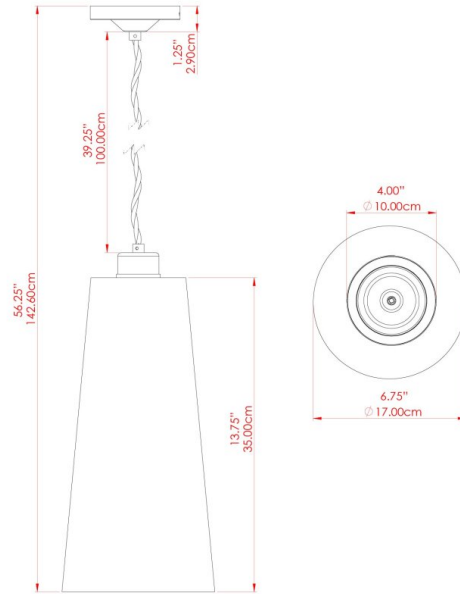

# MLP415ANTBRS Antique Brass

MATERIAL	Brass   Glass
HEIGHT	20cm
WIDTH   DIAMETER	14cm
LENGTH   PROJECTION	n/a
WEIGHT	0.94 kg
LAMPHOLDER	E27
MAX WATTAGE	40W
VOLTAGE	220/240v
IP RATING	IP20
CLASS PROTECTION	Class I
SHADE	GL164
FLEX   BAR   CHAIN LENGTH	100cm
CABLE TYPE	MLCA002   Brown Fabric Braided Cable   2 Core Twisted

# MLP415ANTSLV Antique Silver

MATERIAL	Brass   Glass
HEIGHT	20cm
WIDTH   DIAMETER	14cm
LENGTH   PROJECTION	n/a
WEIGHT	0.94 kg
LAMPHOLDER	E27
MAX WATTAGE	40W
VOLTAGE	220/240v
IP RATING	IP20
CLASS PROTECTION	Class I
SHADE	GL164
FLEX   BAR   CHAIN LENGTH	100cm
CABLE TYPE	MLCA001   Black Fabric Braided Cable   2 Core Twisted

## MLP415POLBRS Polished Brass

MATERIAL	Brass   Glass
HEIGHT	20cm
WIDTH   DIAMETER	14cm
LENGTH   PROJECTION	n/a
WEIGHT	0.94 kg
LAMPHOLDER	E27
MAX WATTAGE	40W
VOLTAGE	220/240v
IP RATING	IP20
CLASS PROTECTION	Class I
SHADE	GL164
FLEX   BAR   CHAIN LENGTH	100cm
CABLE TYPE	MLCA001   Black Fabric Braided Cable   2 Core Twisted

# MALANG Pendant

MLP415SATBRS Satin Brass

MATERIAL	Brass   Glass
HEIGHT	20cm
WIDTH   DIAMETER	14cm
LENGTH   PROJECTION	n/a
WEIGHT	0.94 kg
LAMPHOLDER	E27
MAX WATTAGE	40W
VOLTAGE	220/240v
IP RATING	IP20
CLASS PROTECTION	Class I
SHADE	GL164
FLEX   BAR   CHAIN LENGTH	100cm
CABLE TYPE	MLCA001   Black Fabric Braided Cable   2 Core Twisted