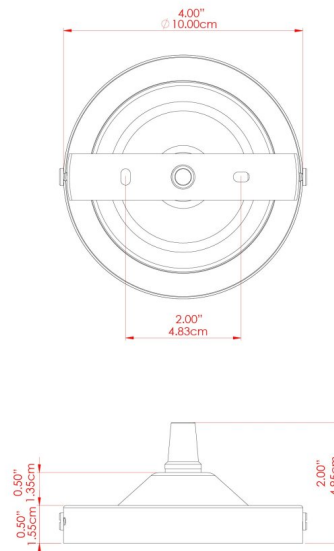

FIXING BRACKET: MLROSE05GRIP | Polished Brass

Product Notes:
1) Bulbs not included. 2) Dimensions do not include bulbs. 3) All products are individually made-to-order and therefore may differ slightly within manufacturing tolerances. 4) Cable / chain can be shortened during installation. Longer cable / chain lengths available on request. 5) Additional colour finishes may be available on request. 6) Refer to our website for a full list of terms and conditions.