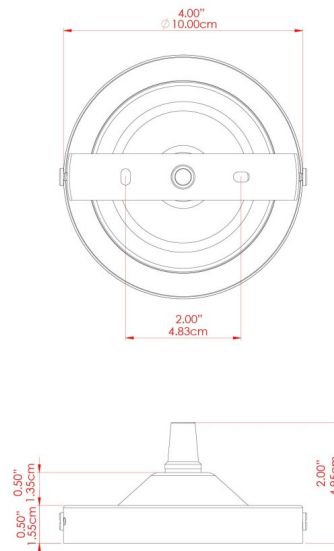

MATERIAL	Brass | Glass
HEIGHT	20cm
WIDTH | DIAMETER	14cm
LENGTH | PROJECTION	n/a
WEIGHT	0.94 kg
LAMPHOLDER	E27
MAX WATTAGE	40W
VOLTAGE	220/240v
IP RATING	IP20
CLASS PROTECTION	Class I
SHADE	GL164
FLEX | BAR | CHAIN LENGTH	100cm
CABLE TYPE	MLCA001 | Black Fabric Braided Cable | 2 Core Twisted

FIXING BRACKET: MLROSE05GRIP | Antique Silver