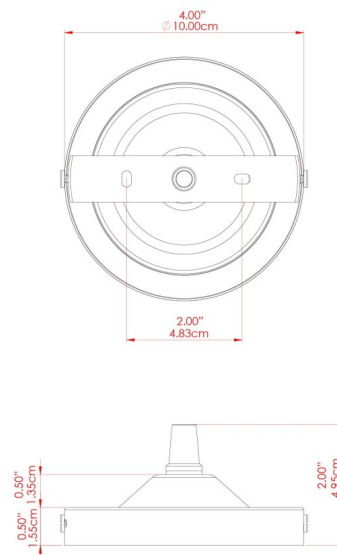

MATERIAL	Brass | Glass
HEIGHT	20cm
WIDTH | DIAMETER	14cm
LENGTH | PROJECTION	n/a
WEIGHT	0.94 kg
LAMPHOLDER	E27
MAX WATTAGE	40W
VOLTAGE	220/240v
IP RATING	IP20
CLASS PROTECTION	Class I
SHADE	GL164
FLEX | BAR | CHAIN LENGTH	100cm
CABLE TYPE	MLCA001 | Black Fabric Braided Cable | 2 Core Twisted

FIXING BRACKET: MLROSE05GRIP | Satin Brass