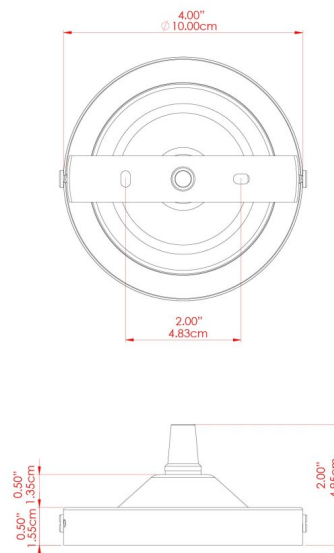

FIXING BRACKET: MLROSE05GRIP | Polished Chrome