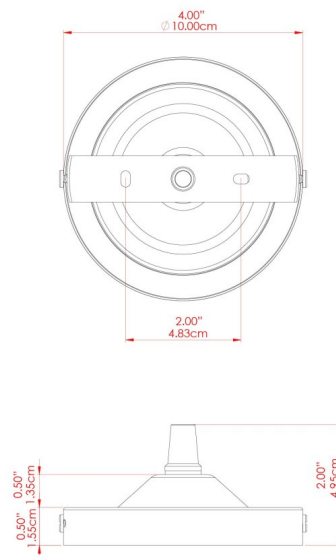

MATERIAL	Brass
HEIGHT	8cm
WIDTH | DIAMETER	5cm
LENGTH | PROJECTION	n/a
WEIGHT	0.28 kg
LAMPHOLDER	E27
MAX WATTAGE	60W
VOLTAGE	220/240v
IP RATING	IP20
CLASS PROTECTION	Class I
SHADE	-
FLEX | BAR | CHAIN LENGTH	100cm
CABLE TYPE	MLCA068 | White Fabric Braided Cable | 3 Core Round

FIXING BRACKET: MLROSE05GRIP | Polished Brass