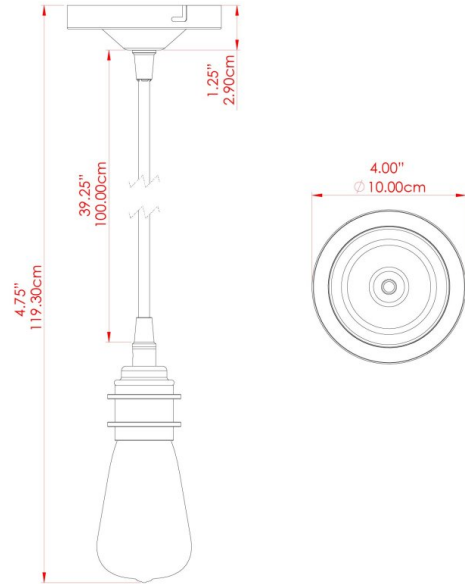

DILI Pendant

MLP374ANTBRS Antique Brass

MATERIAL	Brass
HEIGHT	8cm
WIDTH DIAMETER	5cm
LENGTH PROJECTION	n/a
WEIGHT	0.28 kg
LAMPHOLDER	E27
MAX WATTAGE	60W
VOLTAGE	220/240v
IP RATING	IP20
CLASS PROTECTION	Class I
SHADE	-
FLEX BAR CHAIN LENGTH	100cm
CABLE TYPE	MLCA046 Brown Fabric Braided Cable 3 Core Round

DILI Pendant

MLP374POLBRS Polished Brass

MATERIAL	Brass
HEIGHT	8cm
WIDTH DIAMETER	5cm
LENGTH PROJECTION	n/a
WEIGHT	0.28 kg
LAMPHOLDER	E27
MAX WATTAGE	60W
VOLTAGE	220/240v
IP RATING	IP20
CLASS PROTECTION	Class I
SHADE	-
FLEX BAR CHAIN LENGTH	100cm
CABLE TYPE	MLCA029 Black Fabric Braided Cable 3 Core Round

DILI Pendant

MLP374POLBRSWTE Polished Brass

MATERIAL	Brass
HEIGHT	8cm
WIDTH DIAMETER	5cm
LENGTH PROJECTION	n/a
WEIGHT	0.28 kg
LAMPHOLDER	E27
MAX WATTAGE	60W
VOLTAGE	220/240v
IP RATING	IP20
CLASS PROTECTION	Class I
SHADE	-
FLEX BAR CHAIN LENGTH	100cm
CABLE TYPE	MLCA068 White Fabric Braided Cable 3 Core Round

DILI Pendant

MLP374POLCHR Polished Chrome

MATERIAL	Brass
HEIGHT	8cm
WIDTH DIAMETER	5cm
LENGTH PROJECTION	n/a
WEIGHT	0.28 kg
LAMPHOLDER	E27
MAX WATTAGE	60W
VOLTAGE	220/240v
IP RATING	IP20
CLASS PROTECTION	Class I
SHADE	-
FLEX BAR CHAIN LENGTH	100cm
CABLE TYPE	MLCA029 Black Fabric Braided Cable 3 Core Round