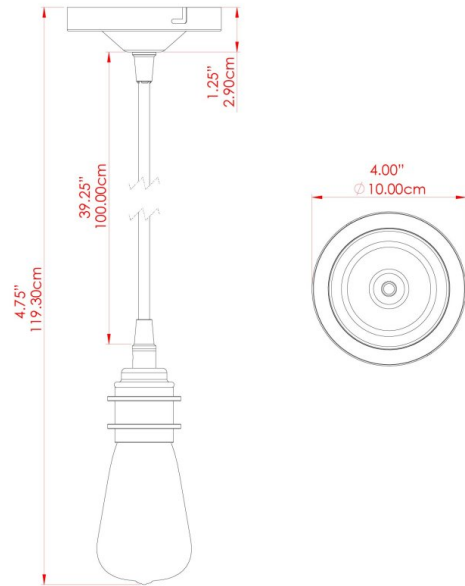

DILI Pendant

MLP374ANTBRS Antique Brass

MATERIAL	Brass
HEIGHT	8cm
WIDTH DIAMETER	5cm
LENGTH PROJECTION	n/a
WEIGHT	0.28 kg
LAMPHOLDER	E27
MAX WATTAGE	60W
VOLTAGE	220/240v
IP RATING	IP20
CLASS PROTECTION	Class I
SHADE	-
FLEX BAR CHAIN LENGTH	100cm
CABLE TYPE	MLCA046 Brown Fabric Braided Cable 3 Core Round

DILI Pendant

MLP374ANTSLV Antique Silver

MATERIAL	Brass
HEIGHT	8cm
WIDTH DIAMETER	5cm
LENGTH PROJECTION	n/a
WEIGHT	0.28 kg
LAMPHOLDER	E27
MAX WATTAGE	60W
VOLTAGE	220/240v
IP RATING	IP20
CLASS PROTECTION	Class I
SHADE	-
FLEX BAR CHAIN LENGTH	100cm
CABLE TYPE	MLCA029 Black Fabric Braided Cable 3 Core Round

DILI Pendant

MLP374POLBRS Polished Brass

MATERIAL	Brass
HEIGHT	8cm
WIDTH DIAMETER	5cm
LENGTH PROJECTION	n/a
WEIGHT	0.28 kg
LAMPHOLDER	E27
MAX WATTAGE	60W
VOLTAGE	220/240v
IP RATING	IP20
CLASS PROTECTION	Class I
SHADE	-
FLEX BAR CHAIN LENGTH	100cm
CABLE TYPE	MLCA029 Black Fabric Braided Cable 3 Core Round

DILI Pendant

MLP374POLBRSWTE Polished Brass

MATERIAL	Brass
HEIGHT	8cm
WIDTH DIAMETER	5cm
LENGTH PROJECTION	n/a
WEIGHT	0.28 kg
LAMPHOLDER	E27
MAX WATTAGE	60W
VOLTAGE	220/240v
IP RATING	IP20
CLASS PROTECTION	Class I
SHADE	-
FLEX BAR CHAIN LENGTH	100cm
CABLE TYPE	MLCA068 White Fabric Braided Cable 3 Core Round