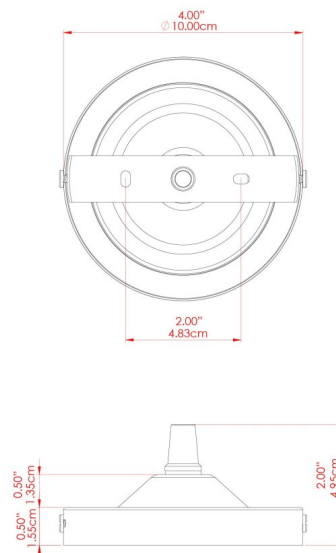

FIXING BRACKET: MLROSE05GRIP | Antique Silver

Product Notes:
1) Bulbs not included. 2) Dimensions do not include bulbs. 3) All products are individually made-to-order and therefore may differ slightly within manufacturing tolerances. 4) Cable / chain can be shortened during installation. Longer cable / chain lengths available on request. 5) Additional colour finishes may be available on request. 6) Refer to our website for a full list of terms and conditions.