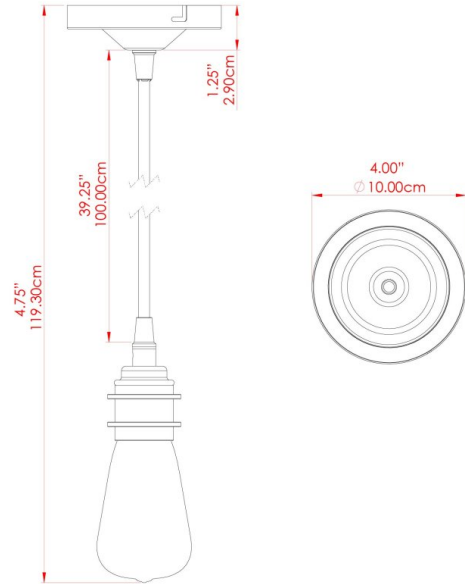

DILI Pendant

MLP374POLCHR Polished Chrome

MATERIAL	Brass
HEIGHT	8cm
WIDTH DIAMETER	5cm
LENGTH PROJECTION	n/a
WEIGHT	0.28 kg
LAMPHOLDER	E27
MAX WATTAGE	60W
VOLTAGE	220/240v
IP RATING	IP20
CLASS PROTECTION	Class I
SHADE	-
FLEX BAR CHAIN LENGTH	100cm
CABLE TYPE	MLCA029 Black Fabric Braided Cable 3 Core Round

DILI Pendant

MLP374SATBRS Satin Brass

MATERIAL	Brass
HEIGHT	8cm
WIDTH DIAMETER	5cm
LENGTH PROJECTION	n/a
WEIGHT	0.28 kg
LAMPHOLDER	E27
MAX WATTAGE	60W
VOLTAGE	220/240v
IP RATING	IP20
CLASS PROTECTION	Class I
SHADE	-
FLEX BAR CHAIN LENGTH	100cm
CABLE TYPE	MLCA029 Black Fabric Braided Cable 3 Core Round

DILI Pendant

MLP374SATBRSWTE Satin Brass

MATERIAL	Brass
HEIGHT	8cm
WIDTH DIAMETER	5cm
LENGTH PROJECTION	n/a
WEIGHT	0.28 kg
LAMPHOLDER	E27
MAX WATTAGE	60W
VOLTAGE	220/240v
IP RATING	IP20
CLASS PROTECTION	Class I
SHADE	-
FLEX BAR CHAIN LENGTH	100cm
CABLE TYPE	MLCA068 White Fabric Braided Cable 3 Core Round

DILI Pendant

MLP374SATCHR Satin Chrome

MATERIAL	Brass
HEIGHT	8cm
WIDTH DIAMETER	5cm
LENGTH PROJECTION	n/a
WEIGHT	0.28 kg
LAMPHOLDER	E27
MAX WATTAGE	60W
VOLTAGE	220/240v
IP RATING	IP20
CLASS PROTECTION	Class I
SHADE	-
FLEX BAR CHAIN LENGTH	100cm
CABLE TYPE	MLCA029 Black Fabric Braided Cable 3 Core Round