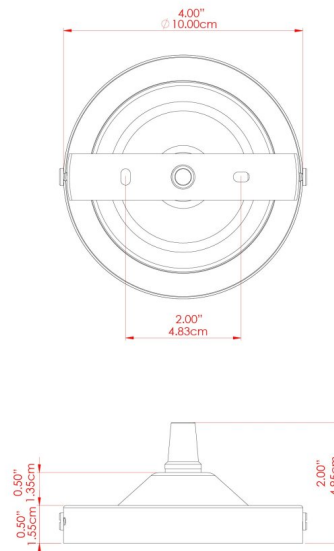

FIXING BRACKET: MLROSE05GRIP | Satin Chrome

Product Notes:
1) Bulbs not included. 2) Dimensions do not include bulbs. 3) All products are individually made-to-order and therefore may differ slightly within manufacturing tolerances. 4) Cable / chain can be shortened during installation. Longer cable / chain lengths available on request. 5) Additional colour finishes may be available on request. 6) Refer to our website for a full list of terms and conditions.