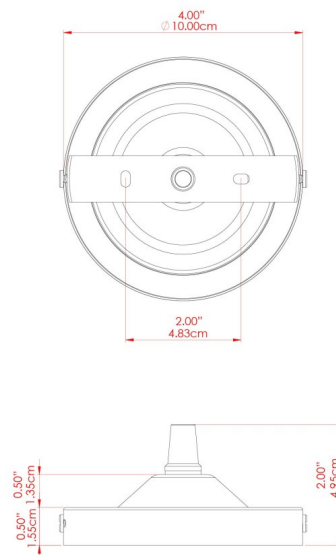

MATERIAL	Brass
HEIGHT	8cm
WIDTH | DIAMETER	5cm
LENGTH | PROJECTION	n/a
WEIGHT	0.28 kg
LAMPHOLDER	E27
MAX WATTAGE	60W
VOLTAGE	220/240v
IP RATING	IP20
CLASS PROTECTION	Class I
SHADE	-
FLEX | BAR | CHAIN LENGTH	100cm
CABLE TYPE	MLCA068 | White Fabric Braided Cable | 3 Core Round

FIXING BRACKET: MLROSE05GRIP | Satin Brass