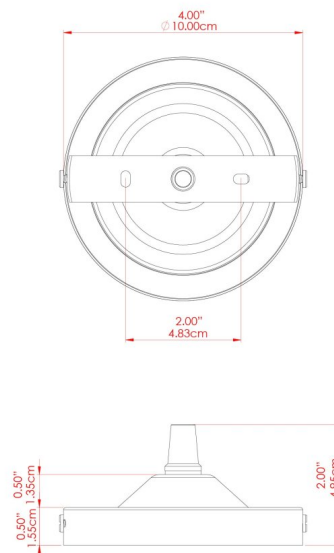

FIXING BRACKET: MLROSE05GRIP | Antique Brass

Product Notes:
1) Bulbs not included. 2) Dimensions do not include bulbs. 3) All products are individually made-to-order and therefore may differ slightly within manufacturing tolerances. 4) Cable / chain can be shortened during installation. Longer cable / chain lengths available on request. 5) Additional colour finishes may be available on request. 6) Refer to our website for a full list of terms and conditions.