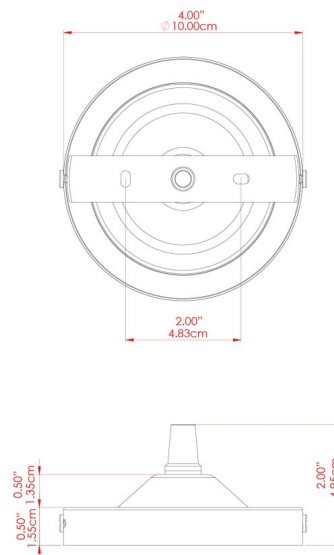

FIXING BRACKET: MLROSE05GRIP | Satin Brass

Product Notes:
1) Bulbs not included. 2) Dimensions do not include bulbs. 3) All products are individually made-to-order and therefore may differ slightly within manufacturing tolerances. 4) Cable / chain can be shortened during installation. Longer cable / chain lengths available on request. 5) Additional colour finishes may be available on request. 6) Refer to our website for a full list of terms and conditions.