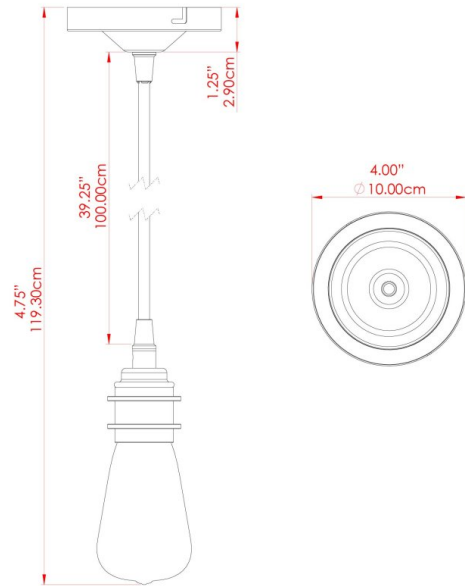

DILI Pendant

MLP374POLBRSWTE Polished Brass

MATERIAL	Brass
HEIGHT	8cm
WIDTH DIAMETER	5cm
LENGTH PROJECTION	n/a
WEIGHT	0.28 kg
LAMPHOLDER	E27
MAX WATTAGE	60W
VOLTAGE	220/240v
IP RATING	IP20
CLASS PROTECTION	Class I
SHADE	-
FLEX BAR CHAIN LENGTH	100cm
CABLE TYPE	MLCA068 White Fabric Braided Cable 3 Core Round

DILI Pendant

MLP374POLCHR Polished Chrome

MATERIAL	Brass
HEIGHT	8cm
WIDTH DIAMETER	5cm
LENGTH PROJECTION	n/a
WEIGHT	0.28 kg
LAMPHOLDER	E27
MAX WATTAGE	60W
VOLTAGE	220/240v
IP RATING	IP20
CLASS PROTECTION	Class I
SHADE	-
FLEX BAR CHAIN LENGTH	100cm
CABLE TYPE	MLCA029 Black Fabric Braided Cable 3 Core Round

FIXING BRACKET: MLROSE05GRIP | Polished Chrome

DILI Pendant

MLP374POLCOP Polished Copper

MATERIAL	Brass Copper
HEIGHT	8cm
WIDTH DIAMETER	5cm
LENGTH PROJECTION	n/a
WEIGHT	0.28 kg
LAMPHOLDER	E27
MAX WATTAGE	60W
VOLTAGE	220/240v
IP RATING	IP20
CLASS PROTECTION	Class I
SHADE	-
FLEX BAR CHAIN LENGTH	100cm
CABLE TYPE	MLCA029 Black Fabric Braided Cable 3 Core Round

DILI Pendant

MLP374SATBRS Satin Brass

MATERIAL	Brass
HEIGHT	8cm
WIDTH DIAMETER	5cm
LENGTH PROJECTION	n/a
WEIGHT	0.28 kg
LAMPHOLDER	E27
MAX WATTAGE	60W
VOLTAGE	220/240v
IP RATING	IP20
CLASS PROTECTION	Class I
SHADE	-
FLEX BAR CHAIN LENGTH	100cm
CABLE TYPE	MLCA029 Black Fabric Braided Cable 3 Core Round