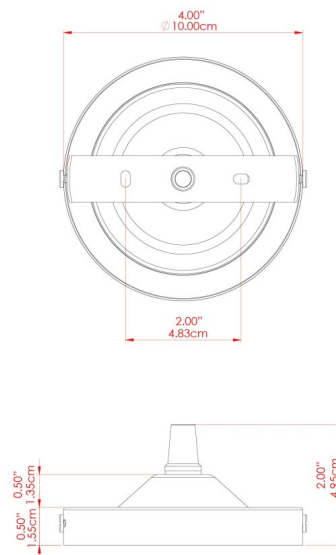

FIXING BRACKET: MLROSE05GRIP | Copper

Product Notes:
1) Bulbs not included. 2) Dimensions do not include bulbs. 3) All products are individually made-to-order and therefore may differ slightly within manufacturing tolerances. 4) Cable / chain can be shortened during installation. Longer cable / chain lengths available on request. 5) Additional colour finishes may be available on request. 6) Refer to our website for a full list of terms and conditions.