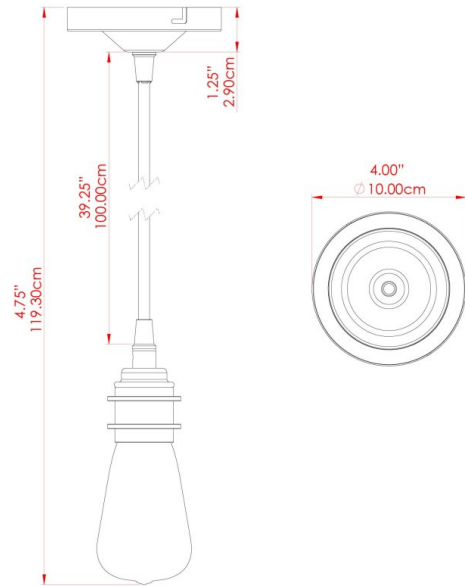

DILI Pendant

MLP374POLCHR Polished Chrome

MATERIAL	Brass
HEIGHT	8cm
WIDTH DIAMETER	5cm
LENGTH PROJECTION	n/a
WEIGHT	0.28 kg
LAMPHOLDER	E27
MAX WATTAGE	60W
VOLTAGE	220/240v
IP RATING	IP20
CLASS PROTECTION	Class I
SHADE	-
FLEX BAR CHAIN LENGTH	100cm
CABLE TYPE	MLCA029 Black Fabric Braided Cable 3 Core Round

DILI Pendant

MLP374SATBRS Satin Brass

MATERIAL	Brass
HEIGHT	8cm
WIDTH DIAMETER	5cm
LENGTH PROJECTION	n/a
WEIGHT	0.28 kg
LAMPHOLDER	E27
MAX WATTAGE	60W
VOLTAGE	220/240v
IP RATING	IP20
CLASS PROTECTION	Class I
SHADE	-
FLEX BAR CHAIN LENGTH	100cm
CABLE TYPE	MLCA029 Black Fabric Braided Cable 3 Core Round

DILI Pendant

MLP374SATBRSWTE Satin Brass

MATERIAL	Brass
HEIGHT	8cm
WIDTH DIAMETER	5cm
LENGTH PROJECTION	n/a
WEIGHT	0.28 kg
LAMPHOLDER	E27
MAX WATTAGE	60W
VOLTAGE	220/240v
IP RATING	IP20
CLASS PROTECTION	Class I
SHADE	-
FLEX BAR CHAIN LENGTH	100cm
CABLE TYPE	MLCA068 White Fabric Braided Cable 3 Core Round

DILI Pendant

MLP374SATCHR Satin Chrome

MATERIAL	Brass
HEIGHT	8cm
WIDTH DIAMETER	5cm
LENGTH PROJECTION	n/a
WEIGHT	0.28 kg
LAMPHOLDER	E27
MAX WATTAGE	60W
VOLTAGE	220/240v
IP RATING	IP20
CLASS PROTECTION	Class I
SHADE	-
FLEX BAR CHAIN LENGTH	100cm
CABLE TYPE	MLCA029 Black Fabric Braided Cable 3 Core Round