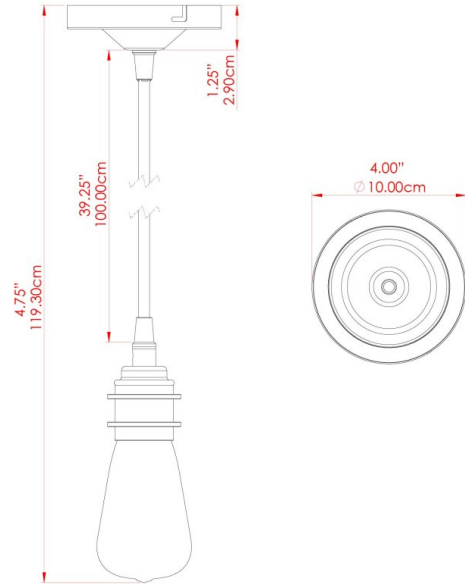

DILI Pendant

MLP374POLBRS Polished Brass

MATERIAL	Brass
HEIGHT	8cm
WIDTH DIAMETER	5cm
LENGTH PROJECTION	n/a
WEIGHT	0.28 kg
LAMPHOLDER	E27
MAX WATTAGE	60W
VOLTAGE	220/240v
IP RATING	IP20
CLASS PROTECTION	Class I
SHADE	-
FLEX BAR CHAIN LENGTH	100cm
CABLE TYPE	MLCA029 Black Fabric Braided Cable 3 Core Round

DILI Pendant

MLP374POLBRSWTE Polished Brass

MATERIAL	Brass
HEIGHT	8cm
WIDTH DIAMETER	5cm
LENGTH PROJECTION	n/a
WEIGHT	0.28 kg
LAMPHOLDER	E27
MAX WATTAGE	60W
VOLTAGE	220/240v
IP RATING	IP20
CLASS PROTECTION	Class I
SHADE	-
FLEX BAR CHAIN LENGTH	100cm
CABLE TYPE	MLCA068 White Fabric Braided Cable 3 Core Round

DILI Pendant

MLP374POLCHR Polished Chrome

MATERIAL	Brass
HEIGHT	8cm
WIDTH DIAMETER	5cm
LENGTH PROJECTION	n/a
WEIGHT	0.28 kg
LAMPHOLDER	E27
MAX WATTAGE	60W
VOLTAGE	220/240v
IP RATING	IP20
CLASS PROTECTION	Class I
SHADE	-
FLEX BAR CHAIN LENGTH	100cm
CABLE TYPE	MLCA029 Black Fabric Braided Cable 3 Core Round

FIXING BRACKET: MLROSE05GRIP | Polished Chrome

DILI Pendant

MLP374POLCOP Polished Copper

MATERIAL	Brass Copper
HEIGHT	8cm
WIDTH DIAMETER	5cm
LENGTH PROJECTION	n/a
WEIGHT	0.28 kg
LAMPHOLDER	E27
MAX WATTAGE	60W
VOLTAGE	220/240v
IP RATING	IP20
CLASS PROTECTION	Class I
SHADE	-
FLEX BAR CHAIN LENGTH	100cm
CABLE TYPE	MLCA029 Black Fabric Braided Cable 3 Core Round