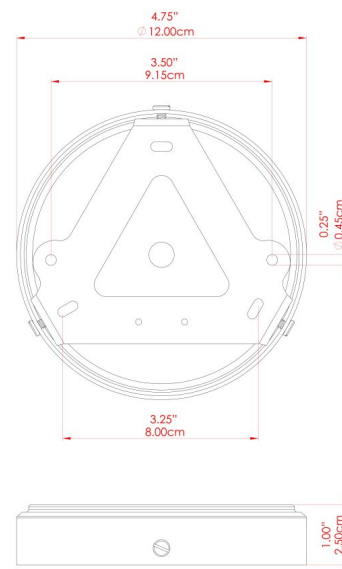

FIXING BRACKET: MLWB17 | Polished Brass

WWW.MULLANLIGHTING.COM

Product Notes:

1) Bulbs not included. 2) Dimensions do not include bulbs. 3) All products are individually made-to-order and therefore may differ slightly within manufacturing tolerances. 4) Cable / chain can be shortened during installation. Longer cable / chain lengths available on request. 5) Additional colour finishes may be available on request. 6) Refer to our website for a full list of terms and conditions.