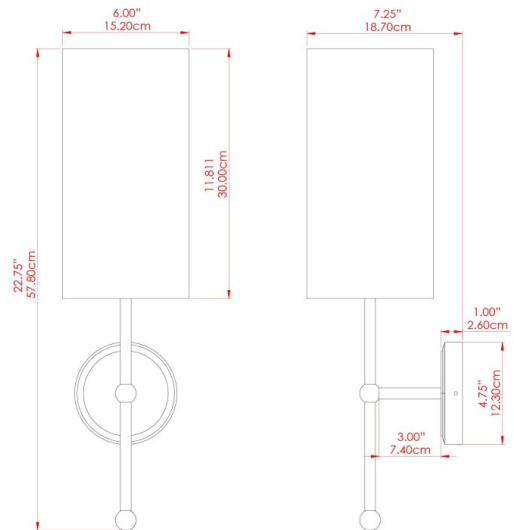

ARIZONA Wall Light

MLWL398ANTBRS Antique Brass

MATERIAL	Brass Fabric
HEIGHT	56cm
WIDTH DIAMETER	15cm
LENGTH PROJECTION	22cm
WEIGHT	0.77 kg
LAMPHOLDER	E27
MAX WATTAGE	40W
VOLTAGE	220/240v
IP RATING	IP20
CLASS PROTECTION	Class I
SHADE	MLFS009
FLEX BAR CHAIN LENGTH	n/a
CABLE TYPE	-

FIXING BRACKET: MLWB17 | Antique Brass

ARIZONA Wall Light

MLWL398ANTSLV Antique Silver

MATERIAL	Brass Fabric
HEIGHT	56cm
WIDTH DIAMETER	15cm
LENGTH PROJECTION	22cm
WEIGHT	0.77 kg
LAMPHOLDER	E27
MAX WATTAGE	40W
VOLTAGE	220/240v
IP RATING	IP20
CLASS PROTECTION	Class I
SHADE	MLFS009
FLEX BAR CHAIN LENGTH	n/a
CABLE TYPE	-

ARIZONA Wall Light

MLWL398POLBRS Polished Brass

MATERIAL	Brass Fabric
HEIGHT	56cm
WIDTH DIAMETER	15cm
LENGTH PROJECTION	22cm
WEIGHT	0.77 kg
LAMPHOLDER	E27
MAX WATTAGE	40W
VOLTAGE	220/240v
IP RATING	IP20
CLASS PROTECTION	Class I
SHADE	MLFS009
FLEX BAR CHAIN LENGTH	n/a
CABLE TYPE	-

ARIZONA Wall Light

MLWL398SATBRS Satin Brass

MATERIAL	Brass Fabric
HEIGHT	56cm
WIDTH DIAMETER	15cm
LENGTH PROJECTION	22cm
WEIGHT	0.77 kg
LAMPHOLDER	E27
MAX WATTAGE	40W
VOLTAGE	220/240v
IP RATING	IP20
CLASS PROTECTION	Class I
SHADE	MLFS009
FLEX BAR CHAIN LENGTH	n/a
CABLE TYPE	-