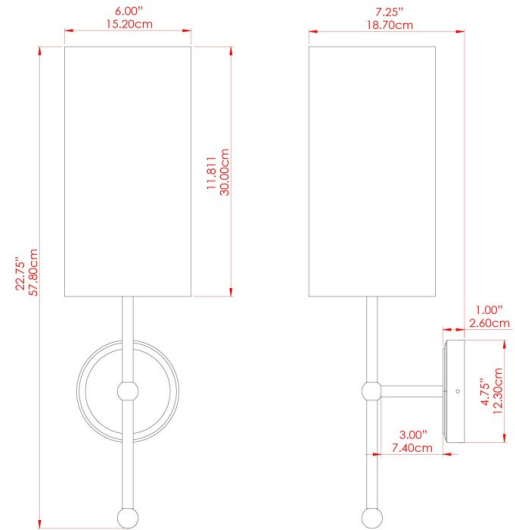

ARIZONA Wall Light

MLWL398ANTBRS Antique Brass

MATERIAL	Brass Fabric
HEIGHT	56cm
WIDTH DIAMETER	15cm
LENGTH PROJECTION	22cm
WEIGHT	0.77 kg
LAMPHOLDER	E27
MAX WATTAGE	40W
VOLTAGE	220/240v
IP RATING	IP20
CLASS PROTECTION	Class I
SHADE	MLFS009
FLEX BAR CHAIN LENGTH	n/a
CABLE TYPE	-

FIXING BRACKET: MLWB17 | Antique Brass

ARIZONA Wall Light

MLWL398ANTSLV Antique Silver

MATERIAL	Brass Fabric
HEIGHT	56cm
WIDTH DIAMETER	15cm
LENGTH PROJECTION	22cm
WEIGHT	0.77 kg
LAMPHOLDER	E27
MAX WATTAGE	40W
VOLTAGE	220/240v
IP RATING	IP20
CLASS PROTECTION	Class I
SHADE	MLFS009
FLEX BAR CHAIN LENGTH	n/a
CABLE TYPE	-

ARIZONA Wall Light

MLWL398POLBRS Polished Brass

MATERIAL	Brass Fabric
HEIGHT	56cm
WIDTH DIAMETER	15cm
LENGTH PROJECTION	22cm
WEIGHT	0.77 kg
LAMPHOLDER	E27
MAX WATTAGE	40W
VOLTAGE	220/240v
IP RATING	IP20
CLASS PROTECTION	Class I
SHADE	MLFS009
FLEX BAR CHAIN LENGTH	n/a
CABLE TYPE	-

ARIZONA Wall Light

MLWL398SATBRS Satin Brass

MATERIAL	Brass Fabric
HEIGHT	56cm
WIDTH DIAMETER	15cm
LENGTH PROJECTION	22cm
WEIGHT	0.77 kg
LAMPHOLDER	E27
MAX WATTAGE	40W
VOLTAGE	220/240v
IP RATING	IP20
CLASS PROTECTION	Class I
SHADE	MLFS009
FLEX BAR CHAIN LENGTH	n/a
CABLE TYPE	-