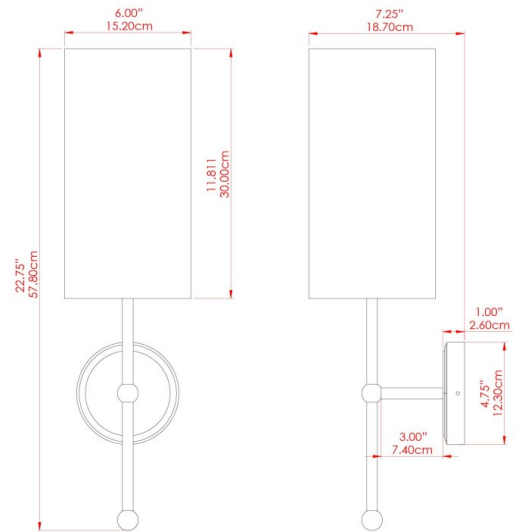

ARIZONA Wall Light

MLWL398ANTBRS Antique Brass

MATERIAL	Brass Fabric
HEIGHT	56cm
WIDTH DIAMETER	15cm
LENGTH PROJECTION	22cm
WEIGHT	0.77 kg
LAMPHOLDER	E27
MAX WATTAGE	40W
VOLTAGE	220/240v
IP RATING	IP20
CLASS PROTECTION	Class I
SHADE	MLFS009
FLEX BAR CHAIN LENGTH	n/a
CABLE TYPE	-

FIXING BRACKET: MLWB17 | Antique Brass

ARIZONA Wall Light

MLWL398ANTSLV Antique Silver

MATERIAL	Brass Fabric
HEIGHT	56cm
WIDTH DIAMETER	15cm
LENGTH PROJECTION	22cm
WEIGHT	0.77 kg
LAMPHOLDER	E27
MAX WATTAGE	40W
VOLTAGE	220/240v
IP RATING	IP20
CLASS PROTECTION	Class I
SHADE	MLFS009
FLEX BAR CHAIN LENGTH	n/a
CABLE TYPE	-

ARIZONA Wall Light

MLWL398POLBRS Polished Brass

MATERIAL	Brass Fabric
HEIGHT	56cm
WIDTH DIAMETER	15cm
LENGTH PROJECTION	22cm
WEIGHT	0.77 kg
LAMPHOLDER	E27
MAX WATTAGE	40W
VOLTAGE	220/240v
IP RATING	IP20
CLASS PROTECTION	Class I
SHADE	MLFS009
FLEX BAR CHAIN LENGTH	n/a
CABLE TYPE	-

ARIZONA Wall Light

MLWL398SATBRS Satin Brass

MATERIAL	Brass Fabric
HEIGHT	56cm
WIDTH DIAMETER	15cm
LENGTH PROJECTION	22cm
WEIGHT	0.77 kg
LAMPHOLDER	E27
MAX WATTAGE	40W
VOLTAGE	220/240v
IP RATING	IP20
CLASS PROTECTION	Class I
SHADE	MLFS009
FLEX BAR CHAIN LENGTH	n/a
CABLE TYPE	-