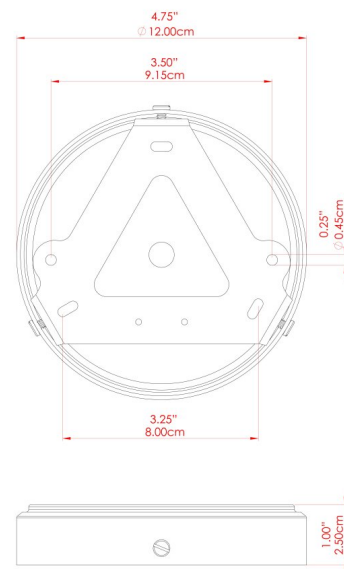

FIXING BRACKET: MLWB17 | Antique Silver

WWW.MULLANLIGHTING.COM

Product Notes:

1) Bulbs not included. 2) Dimensions do not include bulbs. 3) All products are individually made-to-order and therefore may differ slightly within manufacturing tolerances. 4) Cable / chain can be shortened during installation. Longer cable / chain lengths available on request. 5) Additional colour finishes may be available on request. 6) Refer to our website for a full list of terms and conditions.