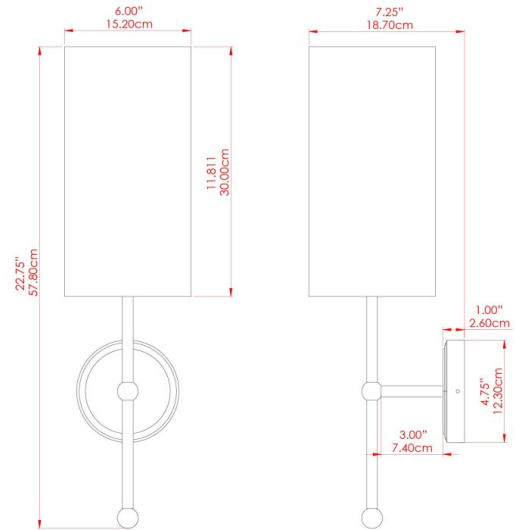

ARIZONA Wall Light

MLWL398ANTBRS Antique Brass

MATERIAL	Brass Fabric
HEIGHT	56cm
WIDTH DIAMETER	15cm
LENGTH PROJECTION	22cm
WEIGHT	0.77 kg
LAMPHOLDER	E27
MAX WATTAGE	40W
VOLTAGE	220/240v
IP RATING	IP20
CLASS PROTECTION	Class I
SHADE	MLFS009
FLEX BAR CHAIN LENGTH	n/a
CABLE TYPE	-

ARIZONA Wall Light

MLWL398POLBRS Polished Brass

MATERIAL	Brass Fabric
HEIGHT	56cm
WIDTH DIAMETER	15cm
LENGTH PROJECTION	22cm
WEIGHT	0.77 kg
LAMPHOLDER	E27
MAX WATTAGE	40W
VOLTAGE	220/240v
IP RATING	IP20
CLASS PROTECTION	Class I
SHADE	MLFS009
FLEX BAR CHAIN LENGTH	n/a
CABLE TYPE	-

FIXING BRACKET: MLWB17 | Polished Brass

WWW.MULLANLIGHTING.COM

Product Notes:

1) Bulbs not included. 2) Dimensions do not include bulbs. 3) All products are individually made-to-order and therefore may differ slightly within manufacturing tolerances. 4) Cable / chain can be shortened during installation. Longer cable / chain lengths available on request. 5) Additional colour finishes may be available on request. 6) Refer to our website for a full list of terms and conditions.

ARIZONA Wall Light

MLWL398SATBRS Satin Brass

MATERIAL	Brass Fabric
HEIGHT	56cm
WIDTH DIAMETER	15cm
LENGTH PROJECTION	22cm
WEIGHT	0.77 kg
LAMPHOLDER	E27
MAX WATTAGE	40W
VOLTAGE	220/240v
IP RATING	IP20
CLASS PROTECTION	Class I
SHADE	MLFS009
FLEX BAR CHAIN LENGTH	n/a
CABLE TYPE	-