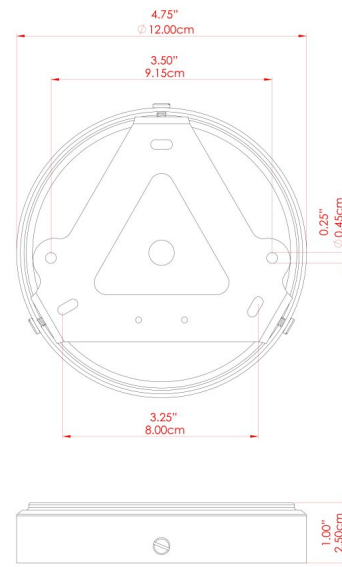

ARIZONA Wall Light

MLWL398ANTBRS Antique Brass

MATERIAL	Brass Fabric
HEIGHT	56cm
WIDTH DIAMETER	15cm
LENGTH PROJECTION	22cm
WEIGHT	0.77 kg
LAMPHOLDER	E27
MAX WATTAGE	40W
VOLTAGE	220/240v
IP RATING	IP20
CLASS PROTECTION	Class I
SHADE	MLFS009
FLEX BAR CHAIN LENGTH	n/a
CABLE TYPE	-

FIXING BRACKET: MLWB17 | Antique Brass

ARIZONA Wall Light

MLWL398ANTSLV Antique Silver

MATERIAL	Brass Fabric
HEIGHT	56cm
WIDTH DIAMETER	15cm
LENGTH PROJECTION	22cm
WEIGHT	0.77 kg
LAMPHOLDER	E27
MAX WATTAGE	40W
VOLTAGE	220/240v
IP RATING	IP20
CLASS PROTECTION	Class I
SHADE	MLFS009
FLEX BAR CHAIN LENGTH	n/a
CABLE TYPE	-

ARIZONA Wall Light

MLWL398POLBRS Polished Brass

MATERIAL	Brass Fabric
HEIGHT	56cm
WIDTH DIAMETER	15cm
LENGTH PROJECTION	22cm
WEIGHT	0.77 kg
LAMPHOLDER	E27
MAX WATTAGE	40W
VOLTAGE	220/240v
IP RATING	IP20
CLASS PROTECTION	Class I
SHADE	MLFS009
FLEX BAR CHAIN LENGTH	n/a
CABLE TYPE	-

ARIZONA Wall Light

MLWL398SATBRS Satin Brass

MATERIAL	Brass Fabric
HEIGHT	56cm
WIDTH DIAMETER	15cm
LENGTH PROJECTION	22cm
WEIGHT	0.77 kg
LAMPHOLDER	E27
MAX WATTAGE	40W
VOLTAGE	220/240v
IP RATING	IP20
CLASS PROTECTION	Class I
SHADE	MLFS009
FLEX BAR CHAIN LENGTH	n/a
CABLE TYPE	-