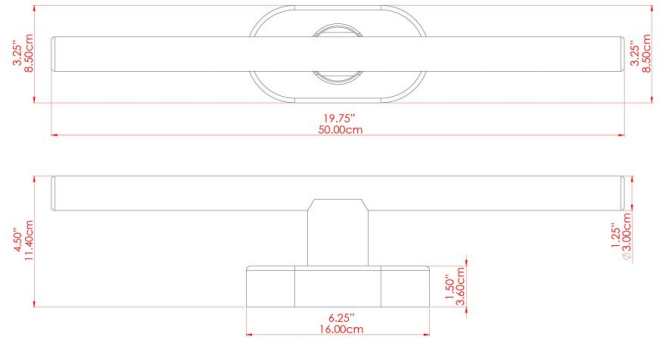

VALENCIA Wall Light

MLWL453ANTSLVBULB50 Antique Silver

MATERIAL	Brass
HEIGHT	8.5cm
WIDTH DIAMETER	16cm
LENGTH PROJECTION	9.4cm
WEIGHT	0.3 kg
LAMPHOLDER	S14d
MAX WATTAGE	20W
VOLTAGE	220/240v
IP RATING	IP20
CLASS PROTECTION	Class I
SHADE	MLL058
FLEX BAR CHAIN LENGTH	n/a
CABLE TYPE	MLCA009 Black PVC Flexible Cable 2 Core

VALENCIA Wall Light

MLWL453PCMBK Matt Black

MATERIAL	Brass
HEIGHT	8.5cm
WIDTH DIAMETER	16cm
LENGTH PROJECTION	9.4cm
WEIGHT	0.3 kg
LAMPHOLDER	S14d
MAX WATTAGE	20W
VOLTAGE	220/240v
IP RATING	IP20
CLASS PROTECTION	Class I
SHADE	-
FLEX BAR CHAIN LENGTH	n/a
CABLE TYPE	-

FIXING BRACKET: MLWB19

WWW.MULLANLIGHTING.COM

Product Notes:

1) Bulbs not included. 2) Dimensions do not include bulbs. 3) All products are individually made-to-order and therefore may differ slightly within manufacturing tolerances. 4) Cable / chain can be shortened during installation. Longer cable / chain lengths available on request. 5) Additional colour finishes may be available on request. 6) Refer to our website for a full list of terms and conditions.

VALENCIA SING Wall Light

MLWL453PCMBKBULB30 Matt Black

MATERIAL	Brass
HEIGHT	8.5cm
WIDTH DIAMETER	16cm
LENGTH PROJECTION	9.4cm
WEIGHT	0.3 kg
LAMPHOLDER	S14d
MAX WATTAGE	20W
VOLTAGE	220/240v
IP RATING	IP20
CLASS PROTECTION	Class I
SHADE	MLL057
FLEX BAR CHAIN LENGTH	n/a
CABLE TYPE	MLCA009 Black PVC Flexible Cable 2 Core