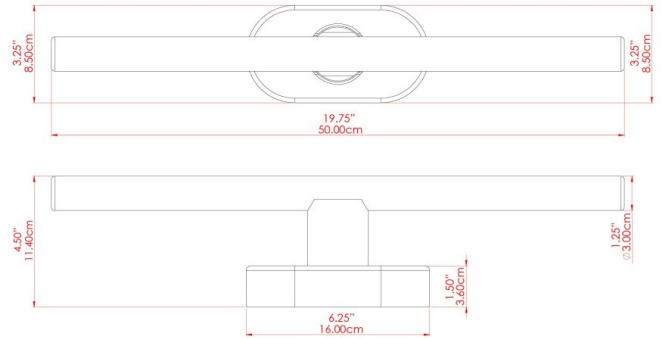

VALENCIA SING Wall Light

MLWL453SATBRSBULB30 Satin Brass

MATERIAL	Brass
HEIGHT	8.5cm
WIDTH | DIAMETER	16cm
LENGTH | PROJECTION	9.4cm
WEIGHT	0.3 kg
LAMPHOLDER	S14d
MAX WATTAGE	20W
VOLTAGE	220/240v
IP RATING	IP20
CLASS PROTECTION	Class I
SHADE	MLL057
FLEX | BAR | CHAIN LENGTH	n/a
CABLE TYPE	MLCA009 | Black PVC Flexible Cable | 2 Core

FIXING BRACKET: MLWB19

WWW.MULLANLIGHTING.COM

Product Notes:

1) Bulbs not included. 2) Dimensions do not include bulbs. 3) All products are individually made-to-order and therefore may differ slightly within manufacturing tolerances. 4) Cable / chain can be shortened during installation. Longer cable / chain lengths available on request. 5) Additional colour finishes may be available on request. 6) Refer to our website for a full list of terms and conditions.