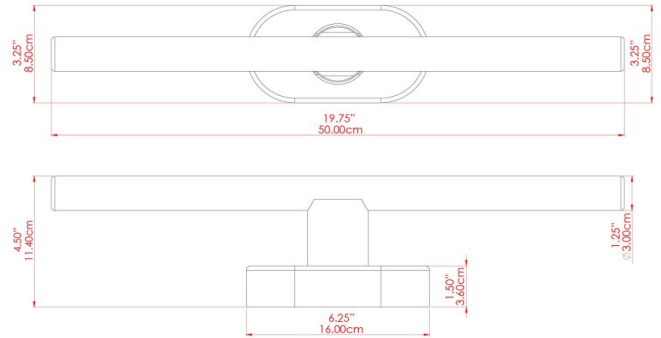

VALENCIA Wall Light

MLWL453ANTBRS Antique Brass

MATERIAL	Brass
HEIGHT	8.5cm
WIDTH DIAMETER	16cm
LENGTH PROJECTION	9.4cm
WEIGHT	0.3 kg
LAMPHOLDER	S14d
MAX WATTAGE	20W
VOLTAGE	220/240v
IP RATING	IP20
CLASS PROTECTION	Class I
SHADE	-
FLEX BAR CHAIN LENGTH	n/a
CABLE TYPE	-

VALENCIA Wall Light

MLWL453POLBRSBULB50 Polished Brass

MATERIAL	Brass
HEIGHT	8.5cm
WIDTH DIAMETER	16cm
LENGTH PROJECTION	9.4cm
WEIGHT	0.3 kg
LAMPHOLDER	S14d
MAX WATTAGE	20W
VOLTAGE	220/240v
IP RATING	IP20
CLASS PROTECTION	Class I
SHADE	MLL058
FLEX BAR CHAIN LENGTH	n/a
CABLE TYPE	MLCA009 Black PVC Flexible Cable 2 Core

FIXING BRACKET: MLWB19

WWW.MULLANLIGHTING.COM

Product Notes:

1) Bulbs not included. 2) Dimensions do not include bulbs. 3) All products are individually made-to-order and therefore may differ slightly within manufacturing tolerances. 4) Cable / chain can be shortened during installation. Longer cable / chain lengths available on request. 5) Additional colour finishes may be available on request. 6) Refer to our website for a full list of terms and conditions.

VALENCIA Wall Light

MLWL453SATBRSBULB50 Satin Brass

MATERIAL	Brass
HEIGHT	8.5cm
WIDTH DIAMETER	16cm
LENGTH PROJECTION	9.4cm
WEIGHT	0.3 kg
LAMPHOLDER	S14d
MAX WATTAGE	20W
VOLTAGE	220/240v
IP RATING	IP20
CLASS PROTECTION	Class I
SHADE	MLL058
FLEX BAR CHAIN LENGTH	n/a
CABLE TYPE	MLCA009 Black PVC Flexible Cable 2 Core