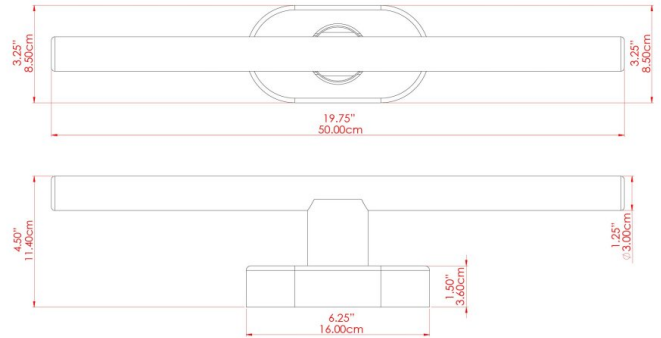

VALENCIA Wall Light

MLWL453PCMBKBULB50 Matt Black

MATERIAL	Brass
HEIGHT	8.5cm
WIDTH DIAMETER	16cm
LENGTH PROJECTION	9.4cm
WEIGHT	0.3 kg
LAMPHOLDER	S14d
MAX WATTAGE	20W
VOLTAGE	220/240v
IP RATING	IP20
CLASS PROTECTION	Class I
SHADE	MLL058
FLEX BAR CHAIN LENGTH	n/a
CABLE TYPE	MLCA009 Black PVC Flexible Cable 2 Core

VALENCIA Wall Light

MLWL453POLBRS Polished Brass

MATERIAL	Brass
HEIGHT	8.5cm
WIDTH DIAMETER	16cm
LENGTH PROJECTION	9.4cm
WEIGHT	0.3 kg
LAMPHOLDER	S14d
MAX WATTAGE	20W
VOLTAGE	220/240v
IP RATING	IP20
CLASS PROTECTION	Class I
SHADE	-
FLEX BAR CHAIN LENGTH	n/a
CABLE TYPE	-

FIXING BRACKET: MLWB19

WWW.MULLANLIGHTING.COM

Product Notes:

1) Bulbs not included. 2) Dimensions do not include bulbs. 3) All products are individually made-to-order and therefore may differ slightly within manufacturing tolerances. 4) Cable / chain can be shortened during installation. Longer cable / chain lengths available on request. 5) Additional colour finishes may be available on request. 6) Refer to our website for a full list of terms and conditions.

VALENCIA SING Wall Light

MLWL453POLBRSBULB30 Polished Brass

MATERIAL	Brass
HEIGHT	8.5cm
WIDTH DIAMETER	16cm
LENGTH PROJECTION	9.4cm
WEIGHT	0.3 kg
LAMPHOLDER	S14d
MAX WATTAGE	20W
VOLTAGE	220/240v
IP RATING	IP20
CLASS PROTECTION	Class I
SHADE	MLL057
FLEX BAR CHAIN LENGTH	n/a
CABLE TYPE	MLCA009 Black PVC Flexible Cable 2 Core