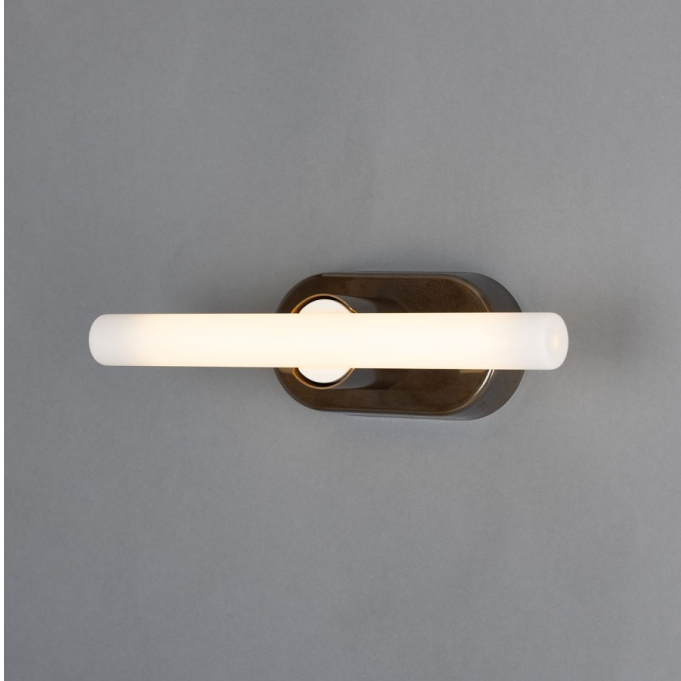

VALENCIA Wall Light

MLWL453ANTBRS Antique Brass

MATERIAL	Brass
HEIGHT	8.5cm
WIDTH DIAMETER	16cm
LENGTH PROJECTION	9.4cm
WEIGHT	0.3 kg
LAMPHOLDER	S14d
MAX WATTAGE	20W
VOLTAGE	220/240v
IP RATING	IP20
CLASS PROTECTION	Class I
SHADE	-
FLEX BAR CHAIN LENGTH	n/a
CABLE TYPE	-

VALENCIA SING Wall Light

MLWL453ANTBRSBULB30 Antique Brass

MATERIAL	Brass
HEIGHT	8.5cm
WIDTH DIAMETER	16cm
LENGTH PROJECTION	9.4cm
WEIGHT	0.3 kg
LAMPHOLDER	S14d
MAX WATTAGE	20W
VOLTAGE	220/240v
IP RATING	IP20
CLASS PROTECTION	Class I
SHADE	MLL057
FLEX BAR CHAIN LENGTH	n/a
CABLE TYPE	MLCA009 Black PVC Flexible Cable 2 Core

VALENCIA Wall Light

MLWL453ANTBRSBULB50 Antique Brass

MATERIAL	Brass
HEIGHT	8.5cm
WIDTH DIAMETER	16cm
LENGTH PROJECTION	9.4cm
WEIGHT	0.3 kg
LAMPHOLDER	S14d
MAX WATTAGE	20W
VOLTAGE	220/240v
IP RATING	IP20
CLASS PROTECTION	Class I
SHADE	MLL058
FLEX BAR CHAIN LENGTH	n/a
CABLE TYPE	MLCA009 Black PVC Flexible Cable 2 Core