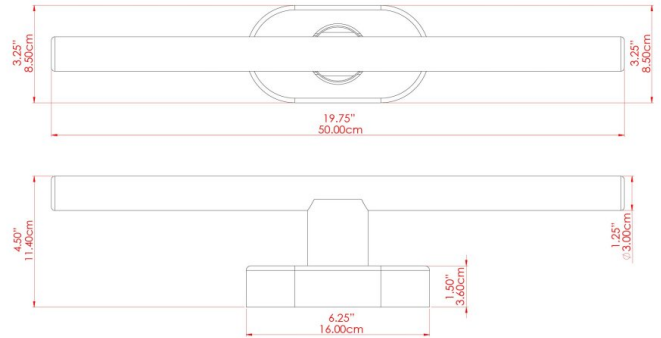

VALENCIA SING Wall Light

MLWL453PCMBKBULB30 Matt Black

MATERIAL	Brass
HEIGHT	8.5cm
WIDTH DIAMETER	16cm
LENGTH PROJECTION	9.4cm
WEIGHT	0.3 kg
LAMPHOLDER	S14d
MAX WATTAGE	20W
VOLTAGE	220/240v
IP RATING	IP20
CLASS PROTECTION	Class I
SHADE	MLL057
FLEX BAR CHAIN LENGTH	n/a
CABLE TYPE	MLCA009 Black PVC Flexible Cable 2 Core

FIXING BRACKET: MLWB19

WWW.MULLANLIGHTING.COM

Product Notes:

1) Bulbs not included. 2) Dimensions do not include bulbs. 3) All products are individually made-to-order and therefore may differ slightly within manufacturing tolerances. 4) Cable / chain can be shortened during installation. Longer cable / chain lengths available on request. 5) Additional colour finishes may be available on request. 6) Refer to our website for a full list of terms and conditions.

VALENCIA Wall Light

MLWL453PCMBKBULB50 Matt Black

MATERIAL	Brass
HEIGHT	8.5cm
WIDTH DIAMETER	16cm
LENGTH PROJECTION	9.4cm
WEIGHT	0.3 kg
LAMPHOLDER	S14d
MAX WATTAGE	20W
VOLTAGE	220/240v
IP RATING	IP20
CLASS PROTECTION	Class I
SHADE	MLL058
FLEX BAR CHAIN LENGTH	n/a
CABLE TYPE	MLCA009 Black PVC Flexible Cable 2 Core

VALENCIA Wall Light

MLWL453POLBRS Polished Brass

MATERIAL	Brass
HEIGHT	8.5cm
WIDTH DIAMETER	16cm
LENGTH PROJECTION	9.4cm
WEIGHT	0.3 kg
LAMPHOLDER	S14d
MAX WATTAGE	20W
VOLTAGE	220/240v
IP RATING	IP20
CLASS PROTECTION	Class I
SHADE	-
FLEX BAR CHAIN LENGTH	n/a
CABLE TYPE	-