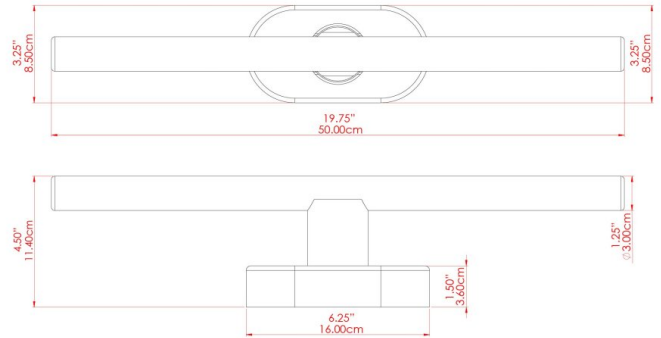

VALENCIA Wall Light

MLWL453ANTBRS Antique Brass

MATERIAL	Brass
HEIGHT	8.5cm
WIDTH DIAMETER	16cm
LENGTH PROJECTION	9.4cm
WEIGHT	0.3 kg
LAMPHOLDER	S14d
MAX WATTAGE	20W
VOLTAGE	220/240v
IP RATING	IP20
CLASS PROTECTION	Class I
SHADE	-
FLEX BAR CHAIN LENGTH	n/a
CABLE TYPE	-

VALENCIA SING Wall Light

MLWL453ANTBRSBULB30 Antique Brass

MATERIAL	Brass
HEIGHT	8.5cm
WIDTH DIAMETER	16cm
LENGTH PROJECTION	9.4cm
WEIGHT	0.3 kg
LAMPHOLDER	S14d
MAX WATTAGE	20W
VOLTAGE	220/240v
IP RATING	IP20
CLASS PROTECTION	Class I
SHADE	MLL057
FLEX BAR CHAIN LENGTH	n/a
CABLE TYPE	MLCA009 Black PVC Flexible Cable 2 Core

VALENCIA Wall Light

MLWL453ANTBRSBULB50 Antique Brass

MATERIAL	Brass
HEIGHT	8.5cm
WIDTH DIAMETER	16cm
LENGTH PROJECTION	9.4cm
WEIGHT	0.3 kg
LAMPHOLDER	S14d
MAX WATTAGE	20W
VOLTAGE	220/240v
IP RATING	IP20
CLASS PROTECTION	Class I
SHADE	MLL058
FLEX BAR CHAIN LENGTH	n/a
CABLE TYPE	MLCA009 Black PVC Flexible Cable 2 Core

VALENCIA Wall Light

MLWL453ANTSLV Antique Silver

MATERIAL	Brass
HEIGHT	8.5cm
WIDTH DIAMETER	16cm
LENGTH PROJECTION	9.4cm
WEIGHT	0.3 kg
LAMPHOLDER	S14d
MAX WATTAGE	20W
VOLTAGE	220/240v
IP RATING	IP20
CLASS PROTECTION	Class I
SHADE	-
FLEX BAR CHAIN LENGTH	n/a
CABLE TYPE	-