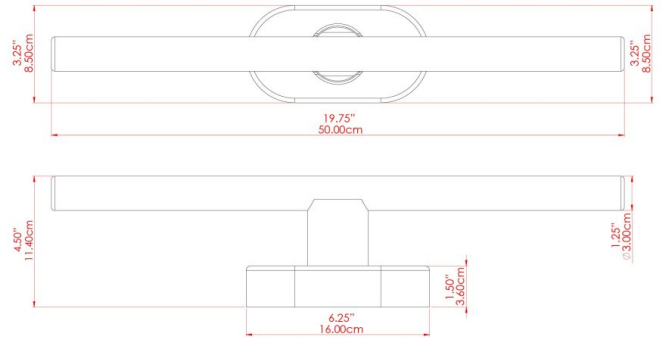

VALENCIA Wall Light

MLWL453ANTBRS Antique Brass

MATERIAL	Brass
HEIGHT	8.5cm
WIDTH DIAMETER	16cm
LENGTH PROJECTION	9.4cm
WEIGHT	0.3 kg
LAMPHOLDER	S14d
MAX WATTAGE	20W
VOLTAGE	220/240v
IP RATING	IP20
CLASS PROTECTION	Class I
SHADE	-
FLEX BAR CHAIN LENGTH	n/a
CABLE TYPE	-

VALENCIA Wall Light

MLWL453ANTBRSBULB50 Antique Brass

MATERIAL	Brass
HEIGHT	8.5cm
WIDTH DIAMETER	16cm
LENGTH PROJECTION	9.4cm
WEIGHT	0.3 kg
LAMPHOLDER	S14d
MAX WATTAGE	20W
VOLTAGE	220/240v
IP RATING	IP20
CLASS PROTECTION	Class I
SHADE	MLL058
FLEX BAR CHAIN LENGTH	n/a
CABLE TYPE	MLCA009 Black PVC Flexible Cable 2 Core

VALENCIA Wall Light

MLWL453ANTSLV Antique Silver

MATERIAL	Brass
HEIGHT	8.5cm
WIDTH DIAMETER	16cm
LENGTH PROJECTION	9.4cm
WEIGHT	0.3 kg
LAMPHOLDER	S14d
MAX WATTAGE	20W
VOLTAGE	220/240v
IP RATING	IP20
CLASS PROTECTION	Class I
SHADE	-
FLEX BAR CHAIN LENGTH	n/a
CABLE TYPE	-

VALENCIA SING Wall Light

MLWL453ANTSLVBULB30 Antique Silver

MATERIAL	Brass
HEIGHT	8.5cm
WIDTH DIAMETER	16cm
LENGTH PROJECTION	9.4cm
WEIGHT	0.3 kg
LAMPHOLDER	S14d
MAX WATTAGE	20W
VOLTAGE	220/240v
IP RATING	IP20
CLASS PROTECTION	Class I
SHADE	MLL057
FLEX BAR CHAIN LENGTH	n/a
CABLE TYPE	MLCA009 Black PVC Flexible Cable 2 Core