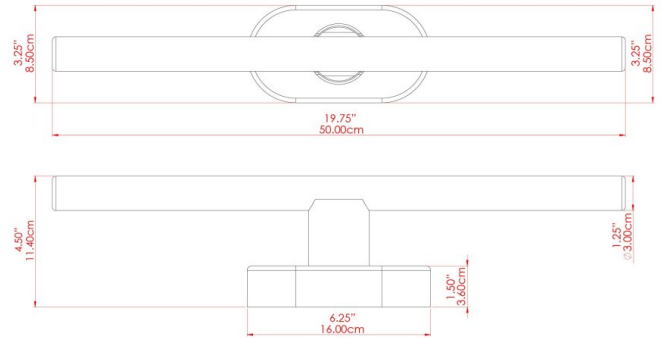

VALENCIA Wall Light

MLWL453ANTBRS Antique Brass

MATERIAL	Brass
HEIGHT	8.5cm
WIDTH DIAMETER	16cm
LENGTH PROJECTION	9.4cm
WEIGHT	0.3 kg
LAMPHOLDER	S14d
MAX WATTAGE	20W
VOLTAGE	220/240v
IP RATING	IP20
CLASS PROTECTION	Class I
SHADE	-
FLEX BAR CHAIN LENGTH	n/a
CABLE TYPE	-

VALENCIA Wall Light

MLWL453ANTBRSBULB50 Antique Brass

MATERIAL	Brass
HEIGHT	8.5cm
WIDTH DIAMETER	16cm
LENGTH PROJECTION	9.4cm
WEIGHT	0.3 kg
LAMPHOLDER	S14d
MAX WATTAGE	20W
VOLTAGE	220/240v
IP RATING	IP20
CLASS PROTECTION	Class I
SHADE	MLL058
FLEX BAR CHAIN LENGTH	n/a
CABLE TYPE	MLCA009 Black PVC Flexible Cable 2 Core

VALENCIA Wall Light

MLWL453ANTSLV Antique Silver

MATERIAL	Brass
HEIGHT	8.5cm
WIDTH DIAMETER	16cm
LENGTH PROJECTION	9.4cm
WEIGHT	0.3 kg
LAMPHOLDER	S14d
MAX WATTAGE	20W
VOLTAGE	220/240v
IP RATING	IP20
CLASS PROTECTION	Class I
SHADE	-
FLEX BAR CHAIN LENGTH	n/a
CABLE TYPE	-

VALENCIA Wall Light

MLWL453ANTSLVBULB50 Antique Silver

MATERIAL	Brass
HEIGHT	8.5cm
WIDTH DIAMETER	16cm
LENGTH PROJECTION	9.4cm
WEIGHT	0.3 kg
LAMPHOLDER	S14d
MAX WATTAGE	20W
VOLTAGE	220/240v
IP RATING	IP20
CLASS PROTECTION	Class I
SHADE	MLL058
FLEX BAR CHAIN LENGTH	n/a
CABLE TYPE	MLCA009 Black PVC Flexible Cable 2 Core