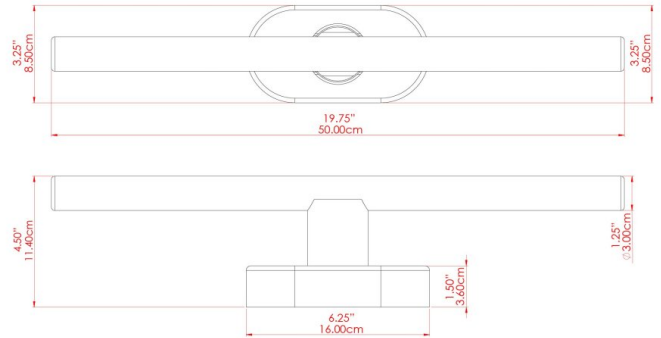

VALENCIA Wall Light

MLWL453POLBRS Polished Brass

MATERIAL	Brass
HEIGHT	8.5cm
WIDTH DIAMETER	16cm
LENGTH PROJECTION	9.4cm
WEIGHT	0.3 kg
LAMPHOLDER	S14d
MAX WATTAGE	20W
VOLTAGE	220/240v
IP RATING	IP20
CLASS PROTECTION	Class I
SHADE	-
FLEX BAR CHAIN LENGTH	n/a
CABLE TYPE	-

VALENCIA SING Wall Light

MLWL453POLBRSBULB30 Polished Brass

MATERIAL	Brass
HEIGHT	8.5cm
WIDTH DIAMETER	16cm
LENGTH PROJECTION	9.4cm
WEIGHT	0.3 kg
LAMPHOLDER	S14d
MAX WATTAGE	20W
VOLTAGE	220/240v
IP RATING	IP20
CLASS PROTECTION	Class I
SHADE	MLL057
FLEX BAR CHAIN LENGTH	n/a
CABLE TYPE	MLCA009 Black PVC Flexible Cable 2 Core

FIXING BRACKET: MLWB19

WWW.MULLANLIGHTING.COM

Product Notes:
 1) Bulbs not included. 2) Dimensions do not include bulbs. 3) All products are individually made-to-order and therefore may differ slightly within manufacturing tolerances. 4) Cable / chain can be shortened during installation. Longer cable / chain lengths available on request. 5) Additional colour finishes may be available on request. 6) Refer to our website for a full list of terms and conditions.

VALENCIA Wall Light

MLWL453POLBRSBULB50 Polished Brass

MATERIAL	Brass
HEIGHT	8.5cm
WIDTH DIAMETER	16cm
LENGTH PROJECTION	9.4cm
WEIGHT	0.3 kg
LAMPHOLDER	S14d
MAX WATTAGE	20W
VOLTAGE	220/240v
IP RATING	IP20
CLASS PROTECTION	Class I
SHADE	MLL058
FLEX BAR CHAIN LENGTH	n/a
CABLE TYPE	MLCA009 Black PVC Flexible Cable 2 Core