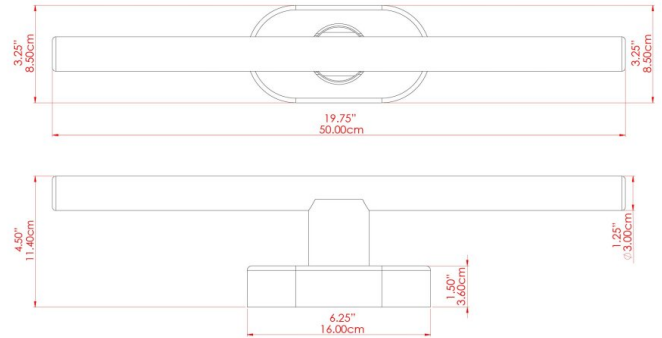

VALENCIA Wall Light

MLWL453ANTBRS Antique Brass

MATERIAL	Brass
HEIGHT	8.5cm
WIDTH DIAMETER	16cm
LENGTH PROJECTION	9.4cm
WEIGHT	0.3 kg
LAMPHOLDER	S14d
MAX WATTAGE	20W
VOLTAGE	220/240v
IP RATING	IP20
CLASS PROTECTION	Class I
SHADE	-
FLEX BAR CHAIN LENGTH	n/a
CABLE TYPE	-

VALENCIA Wall Light

MLWL453ANTBRSBULB50 Antique Brass

MATERIAL	Brass
HEIGHT	8.5cm
WIDTH DIAMETER	16cm
LENGTH PROJECTION	9.4cm
WEIGHT	0.3 kg
LAMPHOLDER	S14d
MAX WATTAGE	20W
VOLTAGE	220/240v
IP RATING	IP20
CLASS PROTECTION	Class I
SHADE	MLL058
FLEX BAR CHAIN LENGTH	n/a
CABLE TYPE	MLCA009 Black PVC Flexible Cable 2 Core

VALENCIA Wall Light

MLWL453ANTSLVBULB50 Antique Silver

MATERIAL	Brass
HEIGHT	8.5cm
WIDTH DIAMETER	16cm
LENGTH PROJECTION	9.4cm
WEIGHT	0.3 kg
LAMPHOLDER	S14d
MAX WATTAGE	20W
VOLTAGE	220/240v
IP RATING	IP20
CLASS PROTECTION	Class I
SHADE	MLL058
FLEX BAR CHAIN LENGTH	n/a
CABLE TYPE	MLCA009 Black PVC Flexible Cable 2 Core

VALENCIA Wall Light

MLWL453PCMBK Matt Black

MATERIAL	Brass
HEIGHT	8.5cm
WIDTH DIAMETER	16cm
LENGTH PROJECTION	9.4cm
WEIGHT	0.3 kg
LAMPHOLDER	S14d
MAX WATTAGE	20W
VOLTAGE	220/240v
IP RATING	IP20
CLASS PROTECTION	Class I
SHADE	-
FLEX BAR CHAIN LENGTH	n/a
CABLE TYPE	-