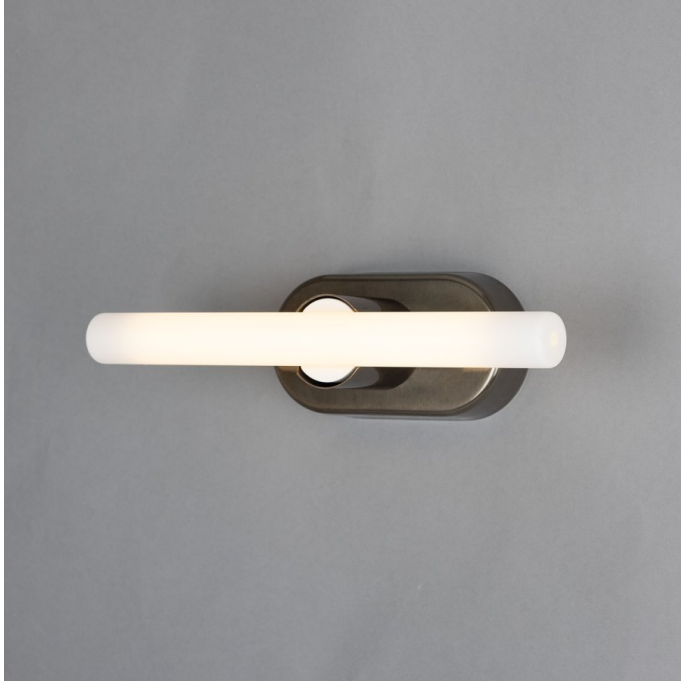

VALENCIA Wall Light

MLWL453ANTBRS Antique Brass

MATERIAL	Brass
HEIGHT	8.5cm
WIDTH DIAMETER	16cm
LENGTH PROJECTION	9.4cm
WEIGHT	0.3 kg
LAMPHOLDER	S14d
MAX WATTAGE	20W
VOLTAGE	220/240v
IP RATING	IP20
CLASS PROTECTION	Class I
SHADE	-
FLEX BAR CHAIN LENGTH	n/a
CABLE TYPE	-

VALENCIA SING Wall Light

MLWL453ANTBRSBULB30 Antique Brass

MATERIAL	Brass
HEIGHT	8.5cm
WIDTH DIAMETER	16cm
LENGTH PROJECTION	9.4cm
WEIGHT	0.3 kg
LAMPHOLDER	S14d
MAX WATTAGE	20W
VOLTAGE	220/240v
IP RATING	IP20
CLASS PROTECTION	Class I
SHADE	MLL057
FLEX BAR CHAIN LENGTH	n/a
CABLE TYPE	MLCA009 Black PVC Flexible Cable 2 Core

VALENCIA Wall Light

MLWL453ANTBRSBULB50 Antique Brass

MATERIAL	Brass
HEIGHT	8.5cm
WIDTH DIAMETER	16cm
LENGTH PROJECTION	9.4cm
WEIGHT	0.3 kg
LAMPHOLDER	S14d
MAX WATTAGE	20W
VOLTAGE	220/240v
IP RATING	IP20
CLASS PROTECTION	Class I
SHADE	MLL058
FLEX BAR CHAIN LENGTH	n/a
CABLE TYPE	MLCA009 Black PVC Flexible Cable 2 Core

VALENCIA Wall Light

MLWL453ANTSLV Antique Silver

MATERIAL	Brass
HEIGHT	8.5cm
WIDTH DIAMETER	16cm
LENGTH PROJECTION	9.4cm
WEIGHT	0.3 kg
LAMPHOLDER	S14d
MAX WATTAGE	20W
VOLTAGE	220/240v
IP RATING	IP20
CLASS PROTECTION	Class I
SHADE	-
FLEX BAR CHAIN LENGTH	n/a
CABLE TYPE	-