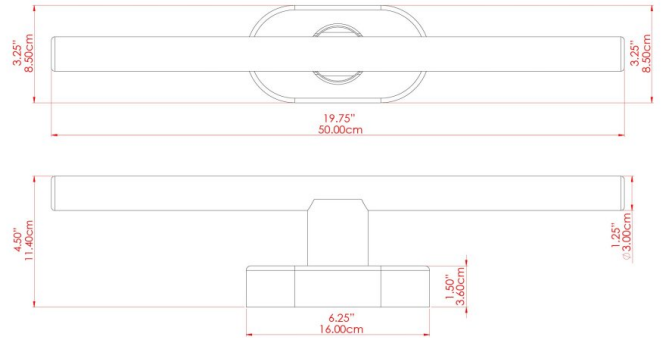

VALENCIA Wall Light

MLWL453ANTBRS Antique Brass

MATERIAL	Brass
HEIGHT	8.5cm
WIDTH DIAMETER	16cm
LENGTH PROJECTION	9.4cm
WEIGHT	0.3 kg
LAMPHOLDER	S14d
MAX WATTAGE	20W
VOLTAGE	220/240v
IP RATING	IP20
CLASS PROTECTION	Class I
SHADE	-
FLEX BAR CHAIN LENGTH	n/a
CABLE TYPE	-

VALENCIA Wall Light

MLWL453PCMBKBULB50 Matt Black

MATERIAL	Brass
HEIGHT	8.5cm
WIDTH DIAMETER	16cm
LENGTH PROJECTION	9.4cm
WEIGHT	0.3 kg
LAMPHOLDER	S14d
MAX WATTAGE	20W
VOLTAGE	220/240v
IP RATING	IP20
CLASS PROTECTION	Class I
SHADE	MLL058
FLEX BAR CHAIN LENGTH	n/a
CABLE TYPE	MLCA009 Black PVC Flexible Cable 2 Core

FIXING BRACKET: MLWB19

WWW.MULLANLIGHTING.COM

Product Notes:

1) Bulbs not included. 2) Dimensions do not include bulbs. 3) All products are individually made-to-order and therefore may differ slightly within manufacturing tolerances. 4) Cable / chain can be shortened during installation. Longer cable / chain lengths available on request. 5) Additional colour finishes may be available on request. 6) Refer to our website for a full list of terms and conditions.

VALENCIA Wall Light

MLWL453POLBRS Polished Brass

MATERIAL	Brass
HEIGHT	8.5cm
WIDTH DIAMETER	16cm
LENGTH PROJECTION	9.4cm
WEIGHT	0.3 kg
LAMPHOLDER	S14d
MAX WATTAGE	20W
VOLTAGE	220/240v
IP RATING	IP20
CLASS PROTECTION	Class I
SHADE	-
FLEX BAR CHAIN LENGTH	n/a
CABLE TYPE	-