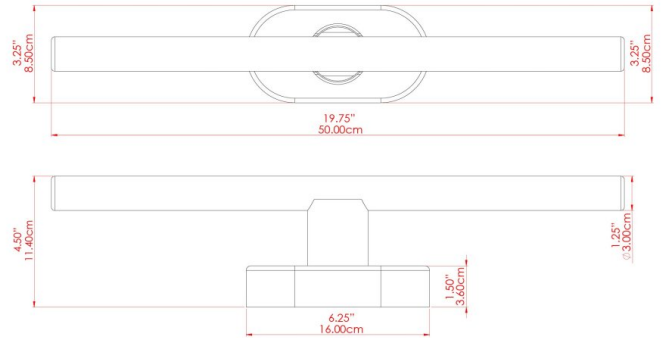

VALENCIA Wall Light

MLWL453POLBRS Polished Brass

MATERIAL	Brass
HEIGHT	8.5cm
WIDTH DIAMETER	16cm
LENGTH PROJECTION	9.4cm
WEIGHT	0.3 kg
LAMPHOLDER	S14d
MAX WATTAGE	20W
VOLTAGE	220/240v
IP RATING	IP20
CLASS PROTECTION	Class I
SHADE	-
FLEX BAR CHAIN LENGTH	n/a
CABLE TYPE	-

VALENCIA Wall Light

MLWL453POLBRSBULB50 Polished Brass

MATERIAL	Brass
HEIGHT	8.5cm
WIDTH DIAMETER	16cm
LENGTH PROJECTION	9.4cm
WEIGHT	0.3 kg
LAMPHOLDER	S14d
MAX WATTAGE	20W
VOLTAGE	220/240v
IP RATING	IP20
CLASS PROTECTION	Class I
SHADE	MLL058
FLEX BAR CHAIN LENGTH	n/a
CABLE TYPE	MLCA009 Black PVC Flexible Cable 2 Core

FIXING BRACKET: MLWB19

WWW.MULLANLIGHTING.COM

Product Notes:

1) Bulbs not included. 2) Dimensions do not include bulbs. 3) All products are individually made-to-order and therefore may differ slightly within manufacturing tolerances. 4) Cable / chain can be shortened during installation. Longer cable / chain lengths available on request. 5) Additional colour finishes may be available on request. 6) Refer to our website for a full list of terms and conditions.

VALENCIA Wall Light

MLWL453SATBRS Satin Brass

MATERIAL	Brass
HEIGHT	8.5cm
WIDTH DIAMETER	16cm
LENGTH PROJECTION	9.4cm
WEIGHT	0.3 kg
LAMPHOLDER	S14d
MAX WATTAGE	20W
VOLTAGE	220/240v
IP RATING	IP20
CLASS PROTECTION	Class I
SHADE	-
FLEX BAR CHAIN LENGTH	n/a
CABLE TYPE	-