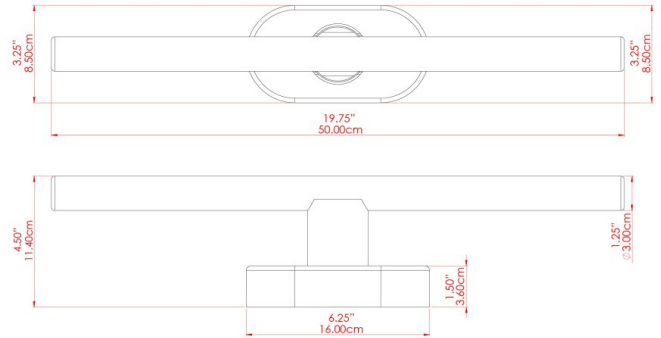

VALENCIA Wall Light

MLWL453ANTBRS Antique Brass

MATERIAL	Brass
HEIGHT	8.5cm
WIDTH DIAMETER	16cm
LENGTH PROJECTION	9.4cm
WEIGHT	0.3 kg
LAMPHOLDER	S14d
MAX WATTAGE	20W
VOLTAGE	220/240v
IP RATING	IP20
CLASS PROTECTION	Class I
SHADE	-
FLEX BAR CHAIN LENGTH	n/a
CABLE TYPE	-

VALENCIA Wall Light

MLWL453ANTBRSBULB50 Antique Brass

MATERIAL	Brass
HEIGHT	8.5cm
WIDTH DIAMETER	16cm
LENGTH PROJECTION	9.4cm
WEIGHT	0.3 kg
LAMPHOLDER	S14d
MAX WATTAGE	20W
VOLTAGE	220/240v
IP RATING	IP20
CLASS PROTECTION	Class I
SHADE	MLL058
FLEX BAR CHAIN LENGTH	n/a
CABLE TYPE	MLCA009 Black PVC Flexible Cable 2 Core

FIXING BRACKET: MLWB19

WWW.MULLANLIGHTING.COM

Product Notes:

1) Bulbs not included. 2) Dimensions do not include bulbs. 3) All products are individually made-to-order and therefore may differ slightly within manufacturing tolerances. 4) Cable / chain can be shortened during installation. Longer cable / chain lengths available on request. 5) Additional colour finishes may be available on request. 6) Refer to our website for a full list of terms and conditions.

VALENCIA Wall Light

MLWL453ANTSLV Antique Silver

MATERIAL	Brass
HEIGHT	8.5cm
WIDTH DIAMETER	16cm
LENGTH PROJECTION	9.4cm
WEIGHT	0.3 kg
LAMPHOLDER	S14d
MAX WATTAGE	20W
VOLTAGE	220/240v
IP RATING	IP20
CLASS PROTECTION	Class I
SHADE	-
FLEX BAR CHAIN LENGTH	n/a
CABLE TYPE	-