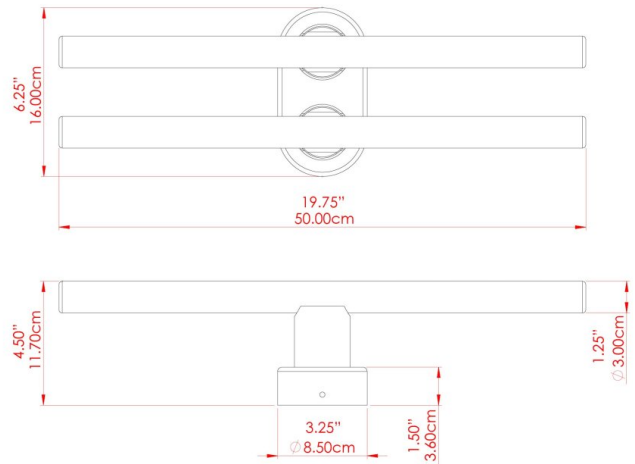

VALENCIA Wall Light

MLWL452ANTBRS Antique Brass

MATERIAL	Brass
HEIGHT	16cm
WIDTH DIAMETER	8.5cm
LENGTH PROJECTION	9.4cm
WEIGHT	0.6 kg
LAMPHOLDER	S14d
MAX WATTAGE	20W
VOLTAGE	220/240v
IP RATING	IP20
CLASS PROTECTION	Class I
SHADE	-
FLEX BAR CHAIN LENGTH	n/a
CABLE TYPE	-

VALENCIA Wall Light

MLWL452POLBRSBULB50 Polished Brass

MATERIAL	Brass
HEIGHT	16cm
WIDTH DIAMETER	8.5cm
LENGTH PROJECTION	9.4cm
WEIGHT	0.6 kg
LAMPHOLDER	S14d
MAX WATTAGE	20W
VOLTAGE	220/240v
IP RATING	IP20
CLASS PROTECTION	Class I
SHADE	MLL058 x 2
FLEX BAR CHAIN LENGTH	n/a
CABLE TYPE	MLCA009 Black PVC Flexible Cable 2 Core

VALENCIA IP20 Wall Light

MLWL452SATBRSBULB30 Satin Brass

MATERIAL	Brass
HEIGHT	16cm
WIDTH DIAMETER	8.5cm
LENGTH PROJECTION	9.4cm
WEIGHT	0.6 kg
LAMPHOLDER	S14d
MAX WATTAGE	20W
VOLTAGE	220/240v
IP RATING	IP20
CLASS PROTECTION	Class I
SHADE	MLL057 x 2
FLEX BAR CHAIN LENGTH	n/a
CABLE TYPE	MLCA009 Black PVC Flexible Cable 2 Core

VALENCIA Wall Light

MLWL452SATBRSBULB50 Satin Brass

MATERIAL	Brass
HEIGHT	16cm
WIDTH DIAMETER	8.5cm
LENGTH PROJECTION	9.4cm
WEIGHT	0.6 kg
LAMPHOLDER	S14d
MAX WATTAGE	20W
VOLTAGE	220/240v
IP RATING	IP20
CLASS PROTECTION	Class I
SHADE	MLL058 x 2
FLEX BAR CHAIN LENGTH	n/a
CABLE TYPE	MLCA009 Black PVC Flexible Cable 2 Core