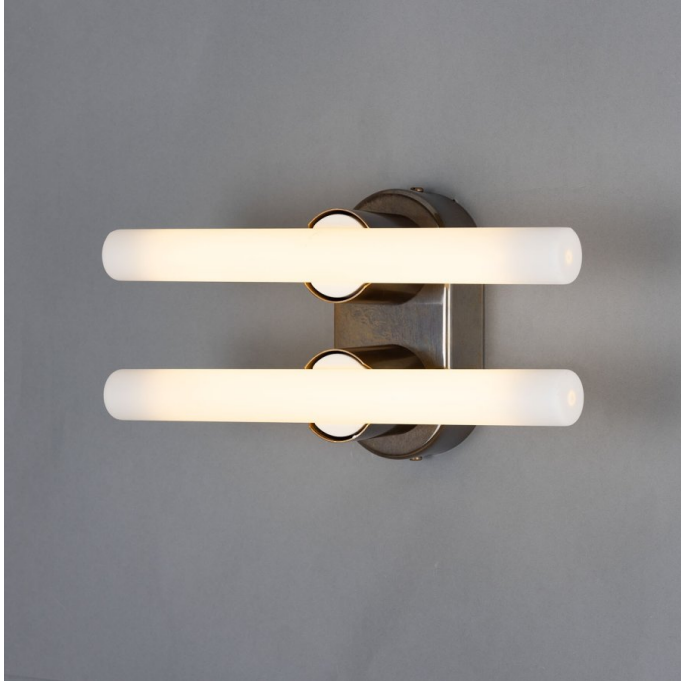

VALENCIA Wall Light

MLWL452ANTBRS Antique Brass

MATERIAL	Brass
HEIGHT	16cm
WIDTH DIAMETER	8.5cm
LENGTH PROJECTION	9.4cm
WEIGHT	0.6 kg
LAMPHOLDER	S14d
MAX WATTAGE	20W
VOLTAGE	220/240v
IP RATING	IP20
CLASS PROTECTION	Class I
SHADE	-
FLEX BAR CHAIN LENGTH	n/a
CABLE TYPE	-

VALENCIA Wall Light

MLWL452ANTSLV Antique Silver

MATERIAL	Brass
HEIGHT	16cm
WIDTH DIAMETER	8.5cm
LENGTH PROJECTION	9.4cm
WEIGHT	0.6 kg
LAMPHOLDER	S14d
MAX WATTAGE	20W
VOLTAGE	220/240v
IP RATING	IP20
CLASS PROTECTION	Class I
SHADE	-
FLEX BAR CHAIN LENGTH	n/a
CABLE TYPE	-