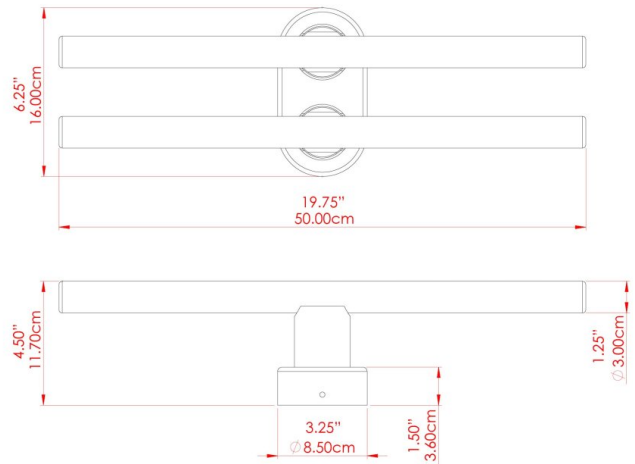

VALENCIA Wall Light

MLWL452ANTBRS Antique Brass

MATERIAL	Brass
HEIGHT	16cm
WIDTH | DIAMETER	8.5cm
LENGTH | PROJECTION	9.4cm
WEIGHT	0.6 kg
LAMPHOLDER	S14d
MAX WATTAGE	20W
VOLTAGE	220/240v
IP RATING	IP20
CLASS PROTECTION	Class I
SHADE	-
FLEX | BAR | CHAIN LENGTH	n/a
CABLE TYPE	- |

FIXING BRACKET: MLWB19

WWW.MULLANLIGHTING.COM

Product Notes:

1) Bulbs not included. 2) Dimensions do not include bulbs. 3) All products are individually made-to-order and therefore may differ slightly within manufacturing tolerances. 4) Cable / chain can be shortened during installation. Longer cable / chain lengths available on request. 5) Additional colour finishes may be available on request. 6) Refer to our website for a full list of terms and conditions.