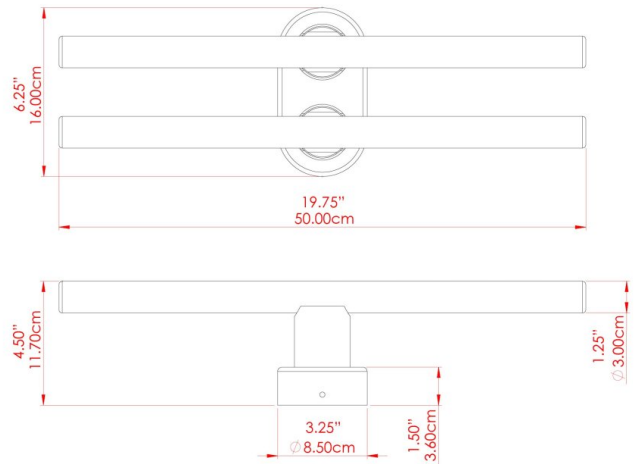

VALENCIA Wall Light

MLWL452POLBRS Polished Brass

MATERIAL	Brass
HEIGHT	16cm
WIDTH DIAMETER	8.5cm
LENGTH PROJECTION	9.4cm
WEIGHT	0.6 kg
LAMPHOLDER	S14d
MAX WATTAGE	20W
VOLTAGE	220/240v
IP RATING	IP20
CLASS PROTECTION	Class I
SHADE	-
FLEX BAR CHAIN LENGTH	n/a
CABLE TYPE	-

VALENCIA IP20 Wall Light

MLWL452ANTSLVBULB30 Antique Silver

MATERIAL	Brass
HEIGHT	16cm
WIDTH DIAMETER	8.5cm
LENGTH PROJECTION	9.4cm
WEIGHT	0.6 kg
LAMPHOLDER	S14d
MAX WATTAGE	20W
VOLTAGE	220/240v
IP RATING	IP20
CLASS PROTECTION	Class I
SHADE	MLL057 x 2
FLEX BAR CHAIN LENGTH	n/a
CABLE TYPE	-

VALENCIA Wall Light

MLWL452ANTSLVBULB50 Antique Silver

MATERIAL	Brass
HEIGHT	16cm
WIDTH DIAMETER	8.5cm
LENGTH PROJECTION	9.4cm
WEIGHT	0.6 kg
LAMPHOLDER	S14d
MAX WATTAGE	20W
VOLTAGE	220/240v
IP RATING	IP20
CLASS PROTECTION	Class I
SHADE	MLL058 x 2
FLEX BAR CHAIN LENGTH	n/a
CABLE TYPE	MLCA009 Black PVC Flexible Cable 2 Core

VALENCIA IP20 Wall Light

MLWL452PCMBKBULB30 Matt Black

MATERIAL	Brass
HEIGHT	16cm
WIDTH DIAMETER	8.5cm
LENGTH PROJECTION	9.4cm
WEIGHT	0.6 kg
LAMPHOLDER	S14d
MAX WATTAGE	20W
VOLTAGE	220/240v
IP RATING	IP20
CLASS PROTECTION	Class I
SHADE	MLL057
FLEX BAR CHAIN LENGTH	n/a
CABLE TYPE	MLCA009 Black PVC Flexible Cable 2 Core