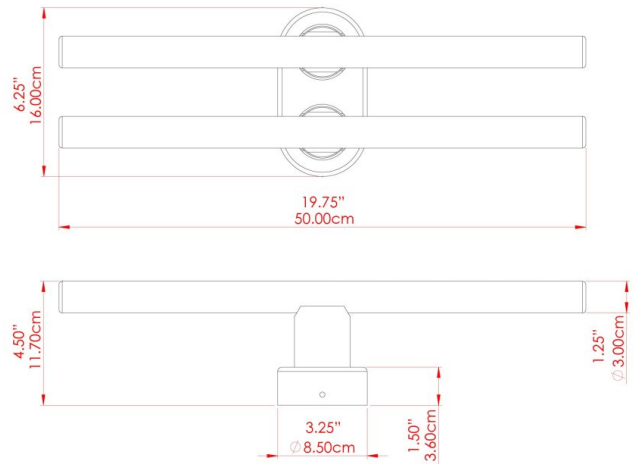

VALENCIA Wall Light

MLWL452ANTBRS Antique Brass

MATERIAL	Brass
HEIGHT	16cm
WIDTH DIAMETER	8.5cm
LENGTH PROJECTION	9.4cm
WEIGHT	0.6 kg
LAMPHOLDER	S14d
MAX WATTAGE	20W
VOLTAGE	220/240v
IP RATING	IP20
CLASS PROTECTION	Class I
SHADE	-
FLEX BAR CHAIN LENGTH	n/a
CABLE TYPE	-

VALENCIA Wall Light

MLWL452POLBRS Polished Brass

MATERIAL	Brass
HEIGHT	16cm
WIDTH DIAMETER	8.5cm
LENGTH PROJECTION	9.4cm
WEIGHT	0.6 kg
LAMPHOLDER	S14d
MAX WATTAGE	20W
VOLTAGE	220/240v
IP RATING	IP20
CLASS PROTECTION	Class I
SHADE	-
FLEX BAR CHAIN LENGTH	n/a
CABLE TYPE	-

VALENCIA IP20 Wall Light

MLWL452ANTSLVBULB30 Antique Silver

MATERIAL	Brass
HEIGHT	16cm
WIDTH DIAMETER	8.5cm
LENGTH PROJECTION	9.4cm
WEIGHT	0.6 kg
LAMPHOLDER	S14d
MAX WATTAGE	20W
VOLTAGE	220/240v
IP RATING	IP20
CLASS PROTECTION	Class I
SHADE	MLL057 x 2
FLEX BAR CHAIN LENGTH	n/a
CABLE TYPE	-

VALENCIA Wall Light

MLWL452ANTSLVBULB50 Antique Silver

MATERIAL	Brass
HEIGHT	16cm
WIDTH DIAMETER	8.5cm
LENGTH PROJECTION	9.4cm
WEIGHT	0.6 kg
LAMPHOLDER	S14d
MAX WATTAGE	20W
VOLTAGE	220/240v
IP RATING	IP20
CLASS PROTECTION	Class I
SHADE	MLL058 x 2
FLEX BAR CHAIN LENGTH	n/a
CABLE TYPE	MLCA009 Black PVC Flexible Cable 2 Core