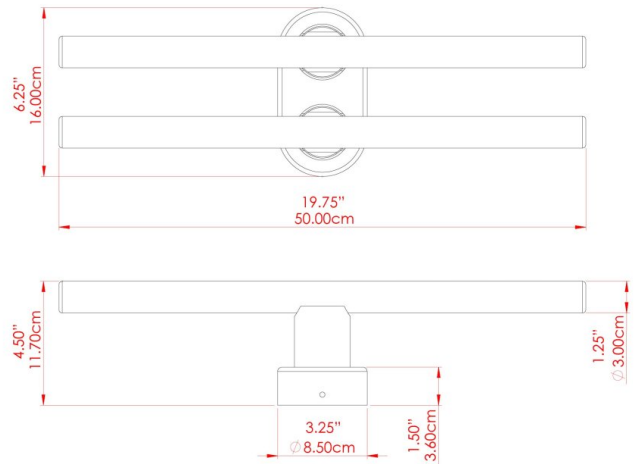

VALENCIA Wall Light

MLWL452ANTBRS Antique Brass

MATERIAL	Brass
HEIGHT	16cm
WIDTH DIAMETER	8.5cm
LENGTH PROJECTION	9.4cm
WEIGHT	0.6 kg
LAMPHOLDER	S14d
MAX WATTAGE	20W
VOLTAGE	220/240v
IP RATING	IP20
CLASS PROTECTION	Class I
SHADE	-
FLEX BAR CHAIN LENGTH	n/a
CABLE TYPE	-

VALENCIA Wall Light

MLWL452POLBRS Polished Brass

MATERIAL	Brass
HEIGHT	16cm
WIDTH DIAMETER	8.5cm
LENGTH PROJECTION	9.4cm
WEIGHT	0.6 kg
LAMPHOLDER	S14d
MAX WATTAGE	20W
VOLTAGE	220/240v
IP RATING	IP20
CLASS PROTECTION	Class I
SHADE	-
FLEX BAR CHAIN LENGTH	n/a
CABLE TYPE	-

VALENCIA Wall Light

MLWL452ANTBRSBULB50 Antique Brass

MATERIAL	Brass
HEIGHT	16cm
WIDTH DIAMETER	8.5cm
LENGTH PROJECTION	9.4cm
WEIGHT	0.6 kg
LAMPHOLDER	S14d
MAX WATTAGE	20W
VOLTAGE	220/240v
IP RATING	IP20
CLASS PROTECTION	Class I
SHADE	MLL058 x 2
FLEX BAR CHAIN LENGTH	n/a
CABLE TYPE	-

VALENCIA IP20 Wall Light

MLWL452ANTSLVBULB30 Antique Silver

MATERIAL	Brass
HEIGHT	16cm
WIDTH DIAMETER	8.5cm
LENGTH PROJECTION	9.4cm
WEIGHT	0.6 kg
LAMPHOLDER	S14d
MAX WATTAGE	20W
VOLTAGE	220/240v
IP RATING	IP20
CLASS PROTECTION	Class I
SHADE	MLL057 x 2
FLEX BAR CHAIN LENGTH	n/a
CABLE TYPE	-