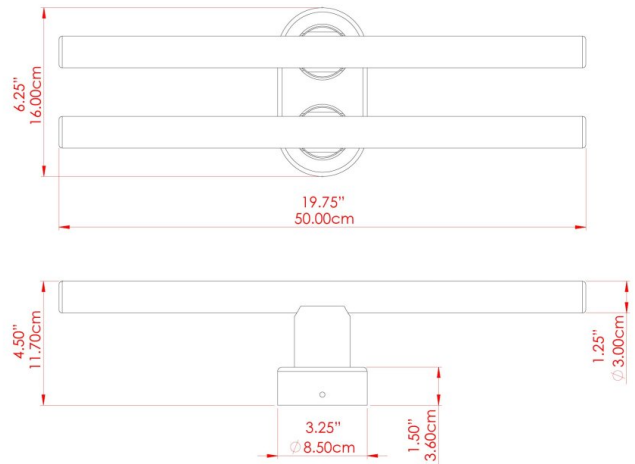

VALENCIA Wall Light

MLWL452ANTBRS Antique Brass

MATERIAL	Brass
HEIGHT	16cm
WIDTH DIAMETER	8.5cm
LENGTH PROJECTION	9.4cm
WEIGHT	0.6 kg
LAMPHOLDER	S14d
MAX WATTAGE	20W
VOLTAGE	220/240v
IP RATING	IP20
CLASS PROTECTION	Class I
SHADE	-
FLEX BAR CHAIN LENGTH	n/a
CABLE TYPE	-

VALENCIA IP20 Wall Light

MLWL452PCMBKBULB30 Matt Black

MATERIAL	Brass
HEIGHT	16cm
WIDTH DIAMETER	8.5cm
LENGTH PROJECTION	9.4cm
WEIGHT	0.6 kg
LAMPHOLDER	S14d
MAX WATTAGE	20W
VOLTAGE	220/240v
IP RATING	IP20
CLASS PROTECTION	Class I
SHADE	MLL057
FLEX BAR CHAIN LENGTH	n/a
CABLE TYPE	MLCA009 Black PVC Flexible Cable 2 Core

VALENCIA Wall Light

MLWL452PCMBKBULB50 Matt Black

MATERIAL	Brass
HEIGHT	16cm
WIDTH DIAMETER	8.5cm
LENGTH PROJECTION	9.4cm
WEIGHT	0.6 kg
LAMPHOLDER	S14d
MAX WATTAGE	20W
VOLTAGE	220/240v
IP RATING	IP20
CLASS PROTECTION	Class I
SHADE	MLL058 x 2
FLEX BAR CHAIN LENGTH	n/a
CABLE TYPE	-

MATERIAL	Brass
HEIGHT	16cm
WIDTH DIAMETER	8.5cm
LENGTH PROJECTION	9.4cm
WEIGHT	0.6 kg
LAMPHOLDER	S14d
MAX WATTAGE	20W
VOLTAGE	220/240v
IP RATING	IP20
CLASS PROTECTION	Class I
SHADE	MLL057 x 2
FLEX BAR CHAIN LENGTH	n/a
CABLE TYPE	MLCA009 Black PVC Flexible Cable 2 Core