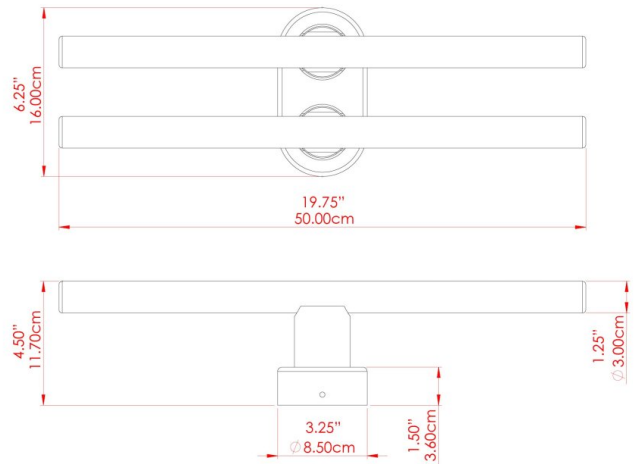

VALENCIA Wall Light

MLWL452ANTSLVBULB50 Antique Silver

MATERIAL	Brass
HEIGHT	16cm
WIDTH DIAMETER	8.5cm
LENGTH PROJECTION	9.4cm
WEIGHT	0.6 kg
LAMPHOLDER	S14d
MAX WATTAGE	20W
VOLTAGE	220/240v
IP RATING	IP20
CLASS PROTECTION	Class I
SHADE	MLL058 x 2
FLEX BAR CHAIN LENGTH	n/a
CABLE TYPE	MLCA009 Black PVC Flexible Cable 2 Core

VALENCIA IP20 Wall Light

MLWL452PCMBKBULB30 Matt Black

MATERIAL	Brass
HEIGHT	16cm
WIDTH DIAMETER	8.5cm
LENGTH PROJECTION	9.4cm
WEIGHT	0.6 kg
LAMPHOLDER	S14d
MAX WATTAGE	20W
VOLTAGE	220/240v
IP RATING	IP20
CLASS PROTECTION	Class I
SHADE	MLL057
FLEX BAR CHAIN LENGTH	n/a
CABLE TYPE	MLCA009 Black PVC Flexible Cable 2 Core

VALENCIA Wall Light

MLWL452PCMBKBULB50 Matt Black

MATERIAL	Brass
HEIGHT	16cm
WIDTH DIAMETER	8.5cm
LENGTH PROJECTION	9.4cm
WEIGHT	0.6 kg
LAMPHOLDER	S14d
MAX WATTAGE	20W
VOLTAGE	220/240v
IP RATING	IP20
CLASS PROTECTION	Class I
SHADE	MLL058 x 2
FLEX BAR CHAIN LENGTH	n/a
CABLE TYPE	-

MATERIAL	Brass
HEIGHT	16cm
WIDTH DIAMETER	8.5cm
LENGTH PROJECTION	9.4cm
WEIGHT	0.6 kg
LAMPHOLDER	S14d
MAX WATTAGE	20W
VOLTAGE	220/240v
IP RATING	IP20
CLASS PROTECTION	Class I
SHADE	MLL057 x 2
FLEX BAR CHAIN LENGTH	n/a
CABLE TYPE	MLCA009 Black PVC Flexible Cable 2 Core