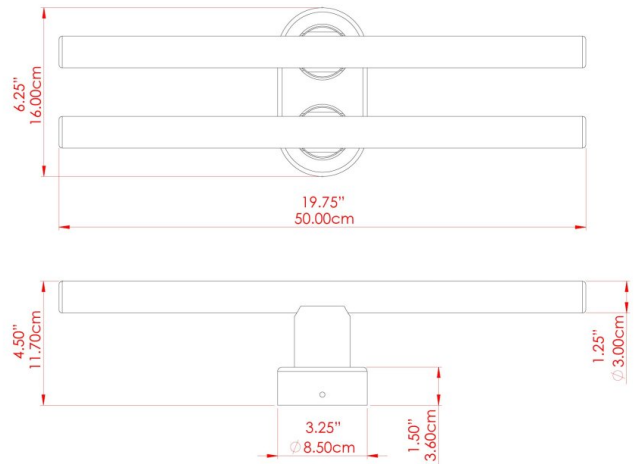

VALENCIA Wall Light

MLWL452ANTBRS Antique Brass

MATERIAL	Brass
HEIGHT	16cm
WIDTH DIAMETER	8.5cm
LENGTH PROJECTION	9.4cm
WEIGHT	0.6 kg
LAMPHOLDER	S14d
MAX WATTAGE	20W
VOLTAGE	220/240v
IP RATING	IP20
CLASS PROTECTION	Class I
SHADE	-
FLEX BAR CHAIN LENGTH	n/a
CABLE TYPE	-

MATERIAL	Brass
HEIGHT	16cm
WIDTH DIAMETER	8.5cm
LENGTH PROJECTION	9.4cm
WEIGHT	0.6 kg
LAMPHOLDER	S14d
MAX WATTAGE	20W
VOLTAGE	220/240v
IP RATING	IP20
CLASS PROTECTION	Class I
SHADE	MLL057 x 2
FLEX BAR CHAIN LENGTH	n/a
CABLE TYPE	MLCA009 Black PVC Flexible Cable 2 Core

VALENCIA Wall Light

MLWL452POLBRSBULB50 Polished Brass

MATERIAL	Brass
HEIGHT	16cm
WIDTH DIAMETER	8.5cm
LENGTH PROJECTION	9.4cm
WEIGHT	0.6 kg
LAMPHOLDER	S14d
MAX WATTAGE	20W
VOLTAGE	220/240v
IP RATING	IP20
CLASS PROTECTION	Class I
SHADE	MLL058 x 2
FLEX BAR CHAIN LENGTH	n/a
CABLE TYPE	MLCA009 Black PVC Flexible Cable 2 Core

VALENCIA IP20 Wall Light

MLWL452SATBRSBULB30 Satin Brass

MATERIAL	Brass
HEIGHT	16cm
WIDTH DIAMETER	8.5cm
LENGTH PROJECTION	9.4cm
WEIGHT	0.6 kg
LAMPHOLDER	S14d
MAX WATTAGE	20W
VOLTAGE	220/240v
IP RATING	IP20
CLASS PROTECTION	Class I
SHADE	MLL057 x 2
FLEX BAR CHAIN LENGTH	n/a
CABLE TYPE	MLCA009 Black PVC Flexible Cable 2 Core