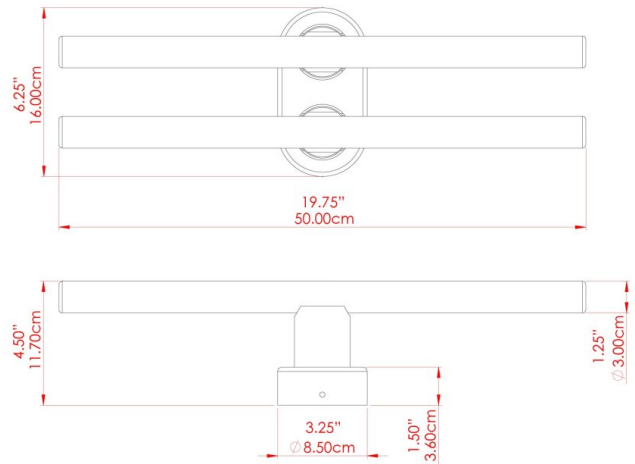

VALENCIA Wall Light

MLWL452ANTBRS Antique Brass

MATERIAL	Brass
HEIGHT	16cm
WIDTH DIAMETER	8.5cm
LENGTH PROJECTION	9.4cm
WEIGHT	0.6 kg
LAMPHOLDER	S14d
MAX WATTAGE	20W
VOLTAGE	220/240v
IP RATING	IP20
CLASS PROTECTION	Class I
SHADE	-
FLEX BAR CHAIN LENGTH	n/a
CABLE TYPE	-

VALENCIA Wall Light

MLWL452PCMBKBULB50 Matt Black

MATERIAL	Brass
HEIGHT	16cm
WIDTH DIAMETER	8.5cm
LENGTH PROJECTION	9.4cm
WEIGHT	0.6 kg
LAMPHOLDER	S14d
MAX WATTAGE	20W
VOLTAGE	220/240v
IP RATING	IP20
CLASS PROTECTION	Class I
SHADE	MLL058 x 2
FLEX BAR CHAIN LENGTH	n/a
CABLE TYPE	-

MATERIAL	Brass
HEIGHT	16cm
WIDTH DIAMETER	8.5cm
LENGTH PROJECTION	9.4cm
WEIGHT	0.6 kg
LAMPHOLDER	S14d
MAX WATTAGE	20W
VOLTAGE	220/240v
IP RATING	IP20
CLASS PROTECTION	Class I
SHADE	MLL057 x 2
FLEX BAR CHAIN LENGTH	n/a
CABLE TYPE	MLCA009 Black PVC Flexible Cable 2 Core

VALENCIA Wall Light

MLWL452POLBRSBULB50 Polished Brass

MATERIAL	Brass
HEIGHT	16cm
WIDTH DIAMETER	8.5cm
LENGTH PROJECTION	9.4cm
WEIGHT	0.6 kg
LAMPHOLDER	S14d
MAX WATTAGE	20W
VOLTAGE	220/240v
IP RATING	IP20
CLASS PROTECTION	Class I
SHADE	MLL058 x 2
FLEX BAR CHAIN LENGTH	n/a
CABLE TYPE	MLCA009 Black PVC Flexible Cable 2 Core