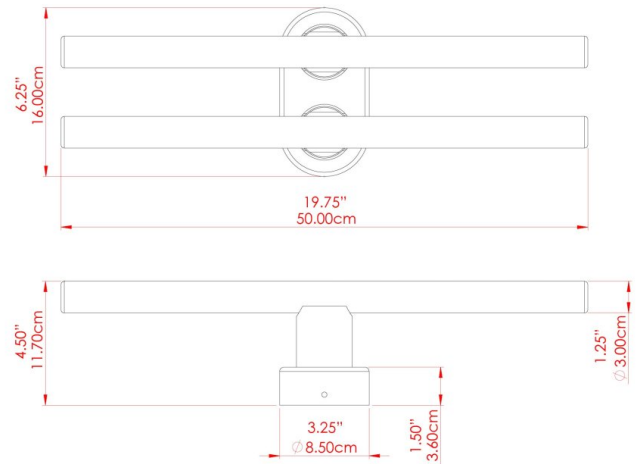

VALENCIA Wall Light

MLWL452ANTBRS Antique Brass

MATERIAL	Brass
HEIGHT	16cm
WIDTH DIAMETER	8.5cm
LENGTH PROJECTION	9.4cm
WEIGHT	0.6 kg
LAMPHOLDER	S14d
MAX WATTAGE	20W
VOLTAGE	220/240v
IP RATING	IP20
CLASS PROTECTION	Class I
SHADE	-
FLEX BAR CHAIN LENGTH	n/a
CABLE TYPE	-

VALENCIA Wall Light

MLWL452POLBRS Polished Brass

MATERIAL	Brass
HEIGHT	16cm
WIDTH DIAMETER	8.5cm
LENGTH PROJECTION	9.4cm
WEIGHT	0.6 kg
LAMPHOLDER	S14d
MAX WATTAGE	20W
VOLTAGE	220/240v
IP RATING	IP20
CLASS PROTECTION	Class I
SHADE	-
FLEX BAR CHAIN LENGTH	n/a
CABLE TYPE	-

VALENCIA Wall Light

MLWL452SATBRS Satin Brass

MATERIAL	Brass
HEIGHT	16cm
WIDTH DIAMETER	8.5cm
LENGTH PROJECTION	9.4cm
WEIGHT	0.6 kg
LAMPHOLDER	S14d
MAX WATTAGE	20W
VOLTAGE	220/240v
IP RATING	IP20
CLASS PROTECTION	Class I
SHADE	-
FLEX BAR CHAIN LENGTH	n/a
CABLE TYPE	-

VALENCIA IP20 Wall Light

MLWL452ANTBRSBULB30 Antique Brass

MATERIAL	Brass
HEIGHT	16cm
WIDTH DIAMETER	8.5cm
LENGTH PROJECTION	9.4cm
WEIGHT	0.6 kg
LAMPHOLDER	S14d
MAX WATTAGE	20W
VOLTAGE	220/240v
IP RATING	IP20
CLASS PROTECTION	Class I
SHADE	MLL057 x 2
FLEX BAR CHAIN LENGTH	n/a
CABLE TYPE	MLCA009 Black PVC Flexible Cable 2 Core