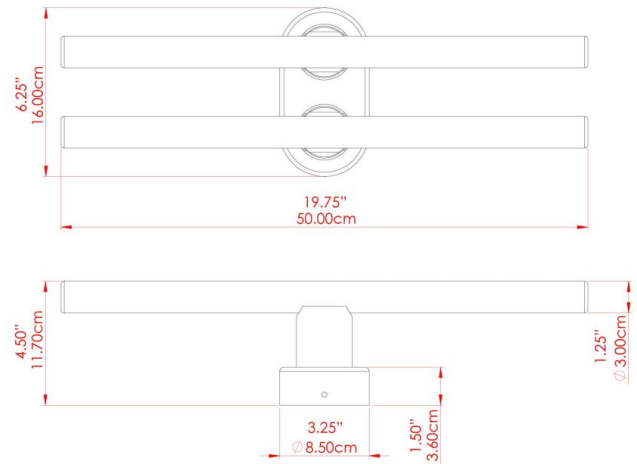

VALENCIA Wall Light

MLWL452ANTBRS Antique Brass

MATERIAL	Brass
HEIGHT	16cm
WIDTH DIAMETER	8.5cm
LENGTH PROJECTION	9.4cm
WEIGHT	0.6 kg
LAMPHOLDER	S14d
MAX WATTAGE	20W
VOLTAGE	220/240v
IP RATING	IP20
CLASS PROTECTION	Class I
SHADE	-
FLEX BAR CHAIN LENGTH	n/a
CABLE TYPE	-

VALENCIA Wall Light

MLWL452POLBRS Polished Brass

MATERIAL	Brass
HEIGHT	16cm
WIDTH DIAMETER	8.5cm
LENGTH PROJECTION	9.4cm
WEIGHT	0.6 kg
LAMPHOLDER	S14d
MAX WATTAGE	20W
VOLTAGE	220/240v
IP RATING	IP20
CLASS PROTECTION	Class I
SHADE	-
FLEX BAR CHAIN LENGTH	n/a
CABLE TYPE	-

VALENCIA IP20 Wall Light

MLWL452ANTBRSBULB30 Antique Brass

MATERIAL	Brass
HEIGHT	16cm
WIDTH DIAMETER	8.5cm
LENGTH PROJECTION	9.4cm
WEIGHT	0.6 kg
LAMPHOLDER	S14d
MAX WATTAGE	20W
VOLTAGE	220/240v
IP RATING	IP20
CLASS PROTECTION	Class I
SHADE	MLL057 x 2
FLEX BAR CHAIN LENGTH	n/a
CABLE TYPE	MLCA009 Black PVC Flexible Cable 2 Core

VALENCIA Wall Light

MLWL452ANTBRSBULB50 Antique Brass

MATERIAL	Brass
HEIGHT	16cm
WIDTH DIAMETER	8.5cm
LENGTH PROJECTION	9.4cm
WEIGHT	0.6 kg
LAMPHOLDER	S14d
MAX WATTAGE	20W
VOLTAGE	220/240v
IP RATING	IP20
CLASS PROTECTION	Class I
SHADE	MLL058 x 2
FLEX BAR CHAIN LENGTH	n/a
CABLE TYPE	-