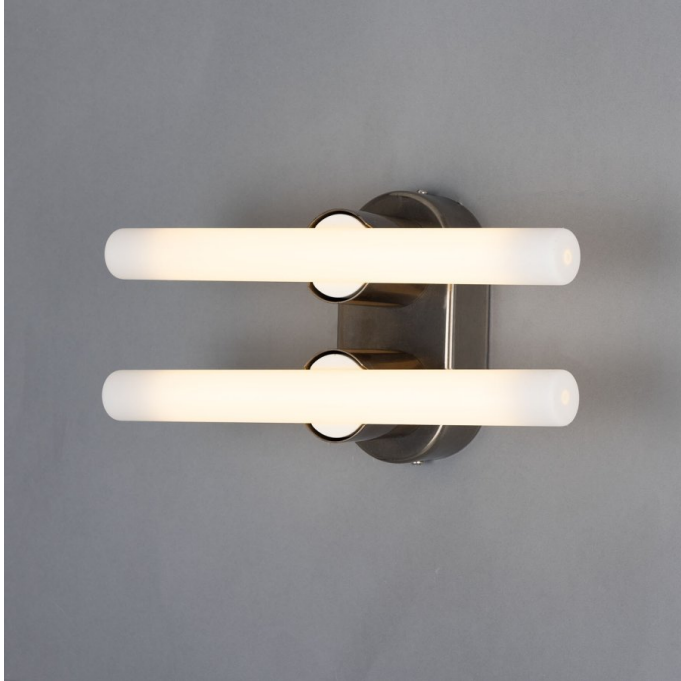

VALENCIA Wall Light

MLWL452ANTBRS Antique Brass

MATERIAL	Brass
HEIGHT	16cm
WIDTH DIAMETER	8.5cm
LENGTH PROJECTION	9.4cm
WEIGHT	0.6 kg
LAMPHOLDER	S14d
MAX WATTAGE	20W
VOLTAGE	220/240v
IP RATING	IP20
CLASS PROTECTION	Class I
SHADE	-
FLEX BAR CHAIN LENGTH	n/a
CABLE TYPE	-

VALENCIA Wall Light

MLWL452ANTSLV Antique Silver

MATERIAL	Brass
HEIGHT	16cm
WIDTH DIAMETER	8.5cm
LENGTH PROJECTION	9.4cm
WEIGHT	0.6 kg
LAMPHOLDER	S14d
MAX WATTAGE	20W
VOLTAGE	220/240v
IP RATING	IP20
CLASS PROTECTION	Class I
SHADE	-
FLEX BAR CHAIN LENGTH	n/a
CABLE TYPE	-