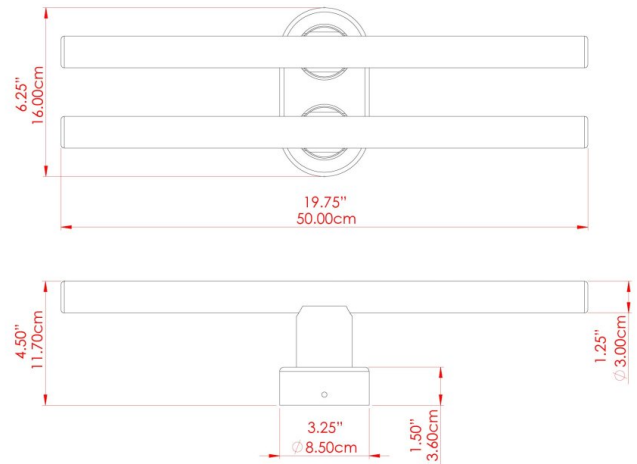

VALENCIA Wall Light

MLWL452ANTSLV Antique Silver

MATERIAL	Brass
HEIGHT	16cm
WIDTH | DIAMETER	8.5cm
LENGTH | PROJECTION	9.4cm
WEIGHT	0.6 kg
LAMPHOLDER	S14d
MAX WATTAGE	20W
VOLTAGE	220/240v
IP RATING	IP20
CLASS PROTECTION	Class I
SHADE	-
FLEX | BAR | CHAIN LENGTH	n/a
CABLE TYPE	- |

FIXING BRACKET: MLWB19

WWW.MULLANLIGHTING.COM

Product Notes:

1) Bulbs not included. 2) Dimensions do not include bulbs. 3) All products are individually made-to-order and therefore may differ slightly within manufacturing tolerances. 4) Cable / chain can be shortened during installation. Longer cable / chain lengths available on request. 5) Additional colour finishes may be available on request. 6) Refer to our website for a full list of terms and conditions.