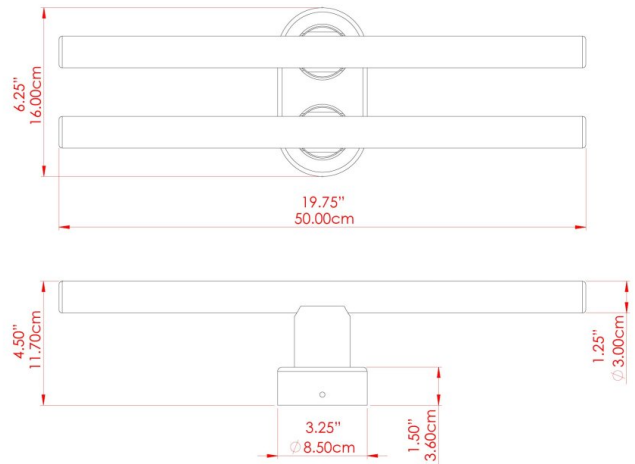

VALENCIA Wall Light

MLWL452SATBRS Satin Brass

MATERIAL	Brass
HEIGHT	16cm
WIDTH | DIAMETER	8.5cm
LENGTH | PROJECTION	9.4cm
WEIGHT	0.6 kg
LAMPHOLDER	S14d
MAX WATTAGE	20W
VOLTAGE	220/240v
IP RATING	IP20
CLASS PROTECTION	Class I
SHADE	-
FLEX | BAR | CHAIN LENGTH	n/a
CABLE TYPE	- |

FIXING BRACKET: MLWB19

WWW.MULLANLIGHTING.COM

Product Notes:

1) Bulbs not included. 2) Dimensions do not include bulbs. 3) All products are individually made-to-order and therefore may differ slightly within manufacturing tolerances. 4) Cable / chain can be shortened during installation. Longer cable / chain lengths available on request. 5) Additional colour finishes may be available on request. 6) Refer to our website for a full list of terms and conditions.