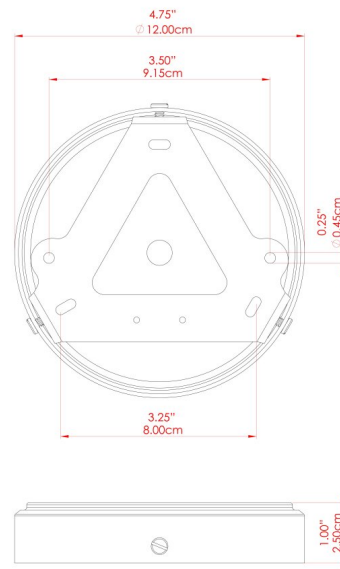

## MLWL456ANTBRS Antique Brass

MATERIAL	Brass   Glass
HEIGHT	30cm
WIDTH   DIAMETER	30cm
LENGTH   PROJECTION	23.5cm
WEIGHT	1.7 kg
LAMPHOLDER	E27
MAX WATTAGE	40W
VOLTAGE	220/240v
IP RATING	IP20
CLASS PROTECTION	Class I
SHADE	GL195
FLEX   BAR   CHAIN LENGTH	n/a
CABLE TYPE	-

## MLWL456ANTSLV Antique Silver

MATERIAL	Brass   Glass
HEIGHT	30cm
WIDTH   DIAMETER	30cm
LENGTH   PROJECTION	23.5cm
WEIGHT	1.7 kg
LAMPHOLDER	E27
MAX WATTAGE	40W
VOLTAGE	220/240v
IP RATING	IP20
CLASS PROTECTION	Class I
SHADE	GL195
FLEX   BAR   CHAIN LENGTH	n/a
CABLE TYPE	-

# NEITH Wall Light

MLWL456PCMBK Matt Black

MATERIAL	Brass   Glass
HEIGHT	30cm
WIDTH   DIAMETER	30cm
LENGTH   PROJECTION	23.5cm
WEIGHT	1.7 kg
LAMPHOLDER	E27
MAX WATTAGE	40W
VOLTAGE	220/240v
IP RATING	IP20
CLASS PROTECTION	Class I
SHADE	GL195
FLEX   BAR   CHAIN LENGTH	n/a
CABLE TYPE	-

## MLWL456POLBRS Polished Brass

MATERIAL	Brass   Glass
HEIGHT	30cm
WIDTH   DIAMETER	30cm
LENGTH   PROJECTION	23.5cm
WEIGHT	1.7 kg
LAMPHOLDER	E27
MAX WATTAGE	40W
VOLTAGE	220/240v
IP RATING	IP20
CLASS PROTECTION	Class I
SHADE	GL195
FLEX   BAR   CHAIN LENGTH	n/a
CABLE TYPE	-