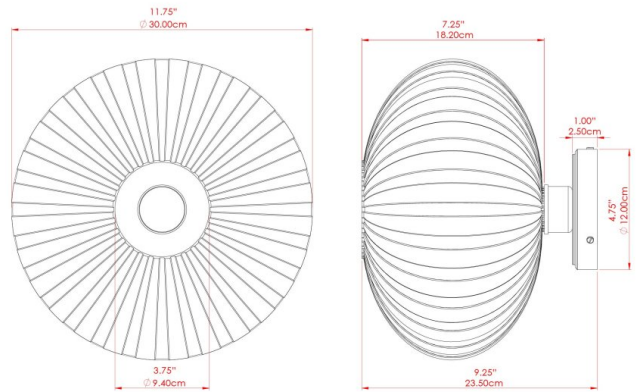

## MLWL456ANTSLV Antique Silver

MATERIAL	Brass   Glass
HEIGHT	30cm
WIDTH   DIAMETER	30cm
LENGTH   PROJECTION	23.5cm
WEIGHT	1.7 kg
LAMPHOLDER	E27
MAX WATTAGE	40W
VOLTAGE	220/240v
IP RATING	IP20
CLASS PROTECTION	Class I
SHADE	GL195
FLEX   BAR   CHAIN LENGTH	n/a
CABLE TYPE	-

# NEITH Wall Light

MLWL456PCMBK Matt Black

MATERIAL	Brass   Glass
HEIGHT	30cm
WIDTH   DIAMETER	30cm
LENGTH   PROJECTION	23.5cm
WEIGHT	1.7 kg
LAMPHOLDER	E27
MAX WATTAGE	40W
VOLTAGE	220/240v
IP RATING	IP20
CLASS PROTECTION	Class I
SHADE	GL195
FLEX   BAR   CHAIN LENGTH	n/a
CABLE TYPE	-

## MLWL456POLBRS Polished Brass

MATERIAL	Brass   Glass
HEIGHT	30cm
WIDTH   DIAMETER	30cm
LENGTH   PROJECTION	23.5cm
WEIGHT	1.7 kg
LAMPHOLDER	E27
MAX WATTAGE	40W
VOLTAGE	220/240v
IP RATING	IP20
CLASS PROTECTION	Class I
SHADE	GL195
FLEX   BAR   CHAIN LENGTH	n/a
CABLE TYPE	-

# NEITH Wall Light

MLWL456SATBRS Satin Brass

MATERIAL	Brass   Glass
HEIGHT	30cm
WIDTH   DIAMETER	30cm
LENGTH   PROJECTION	23.5cm
WEIGHT	1.7 kg
LAMPHOLDER	E27
MAX WATTAGE	40W
VOLTAGE	220/240v
IP RATING	IP20
CLASS PROTECTION	Class I
SHADE	GL195
FLEX   BAR   CHAIN LENGTH	n/a
CABLE TYPE	-