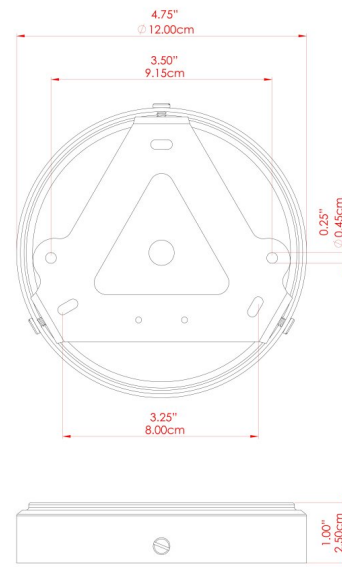

FIXING BRACKET: MLWB17