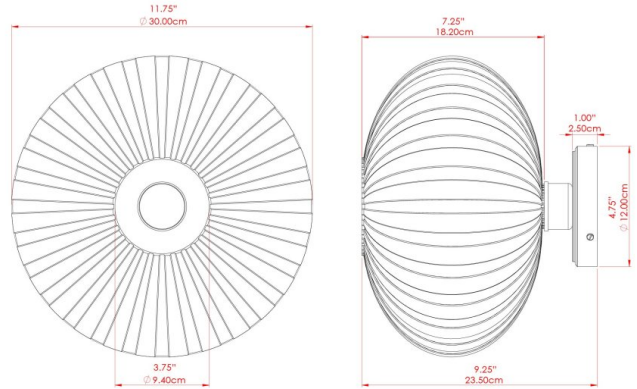

## MLWL456ANTBRS Antique Brass

MATERIAL	Brass   Glass
HEIGHT	30cm
WIDTH   DIAMETER	30cm
LENGTH   PROJECTION	23.5cm
WEIGHT	1.7 kg
LAMPHOLDER	E27
MAX WATTAGE	40W
VOLTAGE	220/240v
IP RATING	IP20
CLASS PROTECTION	Class I
SHADE	GL195
FLEX   BAR   CHAIN LENGTH	n/a
CABLE TYPE	-

## MLWL456ANTSLV Antique Silver

MATERIAL	Brass   Glass
HEIGHT	30cm
WIDTH   DIAMETER	30cm
LENGTH   PROJECTION	23.5cm
WEIGHT	1.7 kg
LAMPHOLDER	E27
MAX WATTAGE	40W
VOLTAGE	220/240v
IP RATING	IP20
CLASS PROTECTION	Class I
SHADE	GL195
FLEX   BAR   CHAIN LENGTH	n/a
CABLE TYPE	-

# NEITH Wall Light

MLWL456PCMBK Matt Black

MATERIAL	Brass   Glass
HEIGHT	30cm
WIDTH   DIAMETER	30cm
LENGTH   PROJECTION	23.5cm
WEIGHT	1.7 kg
LAMPHOLDER	E27
MAX WATTAGE	40W
VOLTAGE	220/240v
IP RATING	IP20
CLASS PROTECTION	Class I
SHADE	GL195
FLEX   BAR   CHAIN LENGTH	n/a
CABLE TYPE	-

## MLWL456POLBRS Polished Brass

MATERIAL	Brass   Glass
HEIGHT	30cm
WIDTH   DIAMETER	30cm
LENGTH   PROJECTION	23.5cm
WEIGHT	1.7 kg
LAMPHOLDER	E27
MAX WATTAGE	40W
VOLTAGE	220/240v
IP RATING	IP20
CLASS PROTECTION	Class I
SHADE	GL195
FLEX   BAR   CHAIN LENGTH	n/a
CABLE TYPE	-