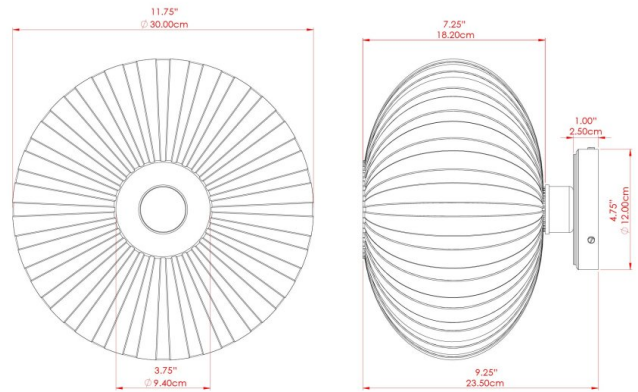

## MLWL456ANTBRS Antique Brass

MATERIAL	Brass   Glass
HEIGHT	30cm
WIDTH   DIAMETER	30cm
LENGTH   PROJECTION	23.5cm
WEIGHT	1.7 kg
LAMPHOLDER	E27
MAX WATTAGE	40W
VOLTAGE	220/240v
IP RATING	IP20
CLASS PROTECTION	Class I
SHADE	GL195
FLEX   BAR   CHAIN LENGTH	n/a
CABLE TYPE	-

## MLWL456ANTSLV Antique Silver

MATERIAL	Brass   Glass
HEIGHT	30cm
WIDTH   DIAMETER	30cm
LENGTH   PROJECTION	23.5cm
WEIGHT	1.7 kg
LAMPHOLDER	E27
MAX WATTAGE	40W
VOLTAGE	220/240v
IP RATING	IP20
CLASS PROTECTION	Class I
SHADE	GL195
FLEX   BAR   CHAIN LENGTH	n/a
CABLE TYPE	-

# NEITH Wall Light

MLWL456PCMBK Matt Black

MATERIAL	Brass   Glass
HEIGHT	30cm
WIDTH   DIAMETER	30cm
LENGTH   PROJECTION	23.5cm
WEIGHT	1.7 kg
LAMPHOLDER	E27
MAX WATTAGE	40W
VOLTAGE	220/240v
IP RATING	IP20
CLASS PROTECTION	Class I
SHADE	GL195
FLEX   BAR   CHAIN LENGTH	n/a
CABLE TYPE	-

## MLWL456POLBRS Polished Brass

MATERIAL	Brass   Glass
HEIGHT	30cm
WIDTH   DIAMETER	30cm
LENGTH   PROJECTION	23.5cm
WEIGHT	1.7 kg
LAMPHOLDER	E27
MAX WATTAGE	40W
VOLTAGE	220/240v
IP RATING	IP20
CLASS PROTECTION	Class I
SHADE	GL195
FLEX   BAR   CHAIN LENGTH	n/a
CABLE TYPE	-