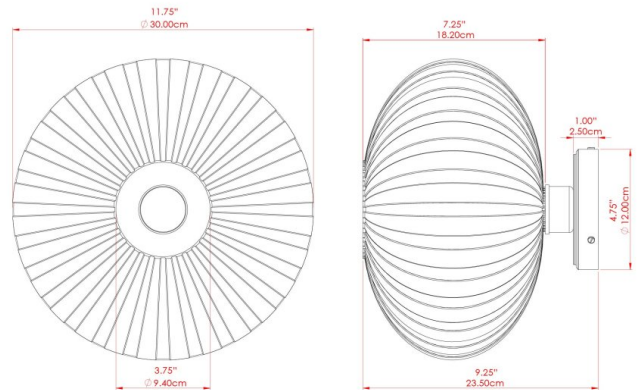

## MLWL456ANTBRS Antique Brass

MATERIAL	Brass   Glass
HEIGHT	30cm
WIDTH   DIAMETER	30cm
LENGTH   PROJECTION	23.5cm
WEIGHT	1.7 kg
LAMPHOLDER	E27
MAX WATTAGE	40W
VOLTAGE	220/240v
IP RATING	IP20
CLASS PROTECTION	Class I
SHADE	GL195
FLEX   BAR   CHAIN LENGTH	n/a
CABLE TYPE	-

## MLWL456ANTSLV Antique Silver

MATERIAL	Brass   Glass
HEIGHT	30cm
WIDTH   DIAMETER	30cm
LENGTH   PROJECTION	23.5cm
WEIGHT	1.7 kg
LAMPHOLDER	E27
MAX WATTAGE	40W
VOLTAGE	220/240v
IP RATING	IP20
CLASS PROTECTION	Class I
SHADE	GL195
FLEX   BAR   CHAIN LENGTH	n/a
CABLE TYPE	-

# NEITH Wall Light

MLWL456PCMBK Matt Black

MATERIAL	Brass   Glass
HEIGHT	30cm
WIDTH   DIAMETER	30cm
LENGTH   PROJECTION	23.5cm
WEIGHT	1.7 kg
LAMPHOLDER	E27
MAX WATTAGE	40W
VOLTAGE	220/240v
IP RATING	IP20
CLASS PROTECTION	Class I
SHADE	GL195
FLEX   BAR   CHAIN LENGTH	n/a
CABLE TYPE	-

## MLWL456POLBRS Polished Brass

MATERIAL	Brass   Glass
HEIGHT	30cm
WIDTH   DIAMETER	30cm
LENGTH   PROJECTION	23.5cm
WEIGHT	1.7 kg
LAMPHOLDER	E27
MAX WATTAGE	40W
VOLTAGE	220/240v
IP RATING	IP20
CLASS PROTECTION	Class I
SHADE	GL195
FLEX   BAR   CHAIN LENGTH	n/a
CABLE TYPE	-