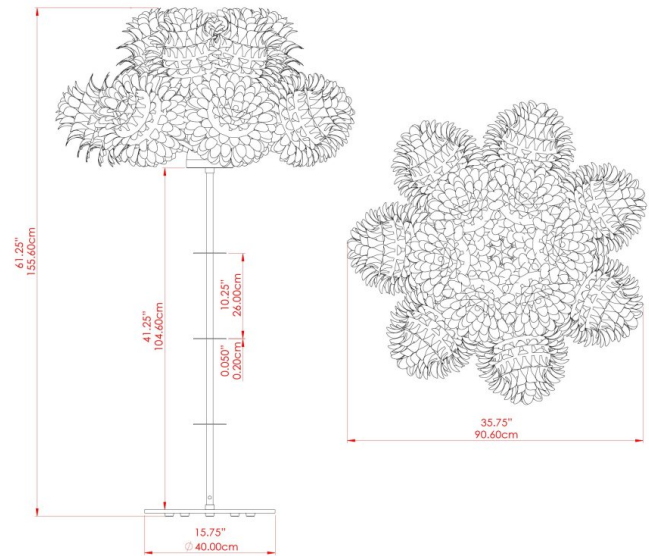

FOZ Floor Lamp

MLFL029PCWTE White

MATERIAL	Aluminium Brass Steel Fabric
HEIGHT	156cm
WIDTH DIAMETER	95cm
LENGTH PROJECTION	95cm
WEIGHT	20 kg
LAMPHOLDER	E27
MAX WATTAGE	40W
VOLTAGE	220/240v
IP RATING	IP20
CLASS PROTECTION	Class I
SHADE	MLSH057
FLEX BAR CHAIN LENGTH	200cm
CABLE TYPE	-

FIXING BRACKET: -

Product Notes:
 1) Bulbs not included. 2) Dimensions do not include bulbs. 3) All products are individually made-to-order and therefore may differ slightly within manufacturing tolerances. 4) Cable / chain can be shortened during installation. Longer cable / chain lengths available on request. 5) Additional colour finishes may be available on request. 6) Refer to our website for a full list of terms and conditions.