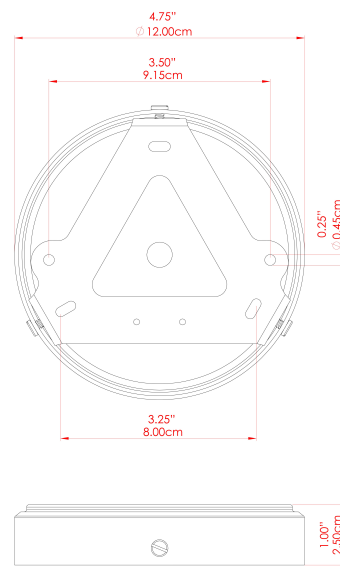

FIXING BRACKET: MLWB17

WWW.MULLANLIGHTING.COM

Product Notes:

1) Bulbs not included. 2) Dimensions do not include bulbs. 3) All products are individually made-to-order and therefore may differ slightly within manufacturing tolerances. 4) Cable / chain can be shortened during installation. Longer cable / chain lengths available on request. 5) Additional colour finishes may be available on request. 6) Refer to our website for a full list of terms and conditions.