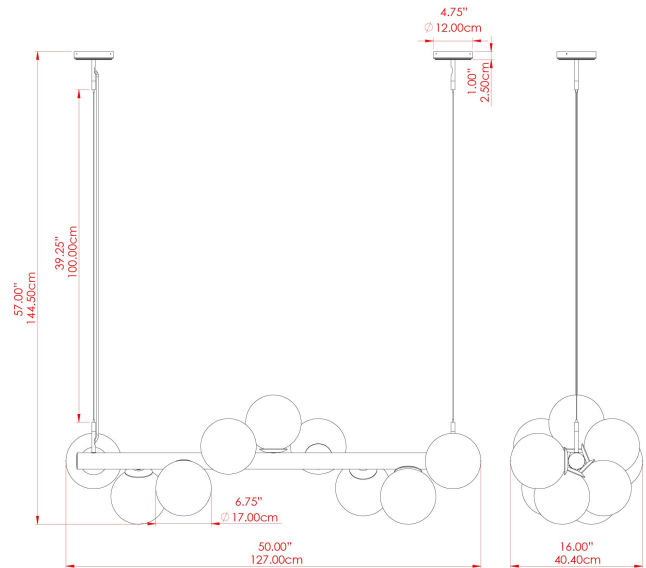

## MLF358ANTBRACL Antique Brass

MATERIAL	Brass
HEIGHT	144.5cm
WIDTH   DIAMETER	40cm
LENGTH   PROJECTION	127cm
WEIGHT	13.5 kg
LAMPHOLDER	E27
MAX WATTAGE	40W
VOLTAGE	220/240v
IP RATING	IP20
CLASS PROTECTION	Class I
SHADE	GL179
FLEX   BAR   CHAIN LENGTH	100cm
CABLE TYPE	MLCA013   Clear PVC Flexible Cable   3 Core

## MLF358PCMBKANTBRSSM Antique Brass

MATERIAL	Steel   Brass
HEIGHT	144.5cm
WIDTH   DIAMETER	40cm
LENGTH   PROJECTION	127cm
WEIGHT	13.5 kg
LAMPHOLDER	E27
MAX WATTAGE	40W
VOLTAGE	220/240v
IP RATING	IP20
CLASS PROTECTION	Class I
SHADE	GL183
FLEX   BAR   CHAIN LENGTH	100cm
CABLE TYPE	MLCA013   Clear PVC Flexible Cable   3 Core

### FIXING BRACKET: MLWB17

Product Notes:  
 1) Bulbs not included. 2) Dimensions do not include bulbs. 3) All products are individually made-to-order and therefore may differ slightly within manufacturing tolerances. 4) Cable / chain can be shortened during installation. Longer cable / chain lengths available on request. 5) Additional colour finishes may be available on request. 6) Refer to our website for a full list of terms and conditions.

## MLF358POLBRSCS Polished Brass

MATERIAL	Brass
HEIGHT	144.5cm
WIDTH   DIAMETER	40cm
LENGTH   PROJECTION	127cm
WEIGHT	13.5 kg
LAMPHOLDER	E27
MAX WATTAGE	40W
VOLTAGE	220/240v
IP RATING	IP20
CLASS PROTECTION	Class I
SHADE	GL179
FLEX   BAR   CHAIN LENGTH	100cm
CABLE TYPE	MLCA013   Clear PVC Flexible Cable   3 Core