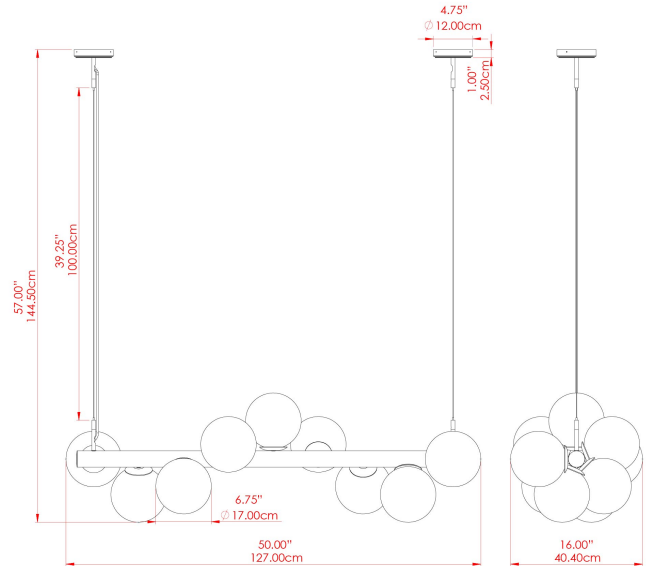

## MLF358POLBRSCS Polished Brass

MATERIAL	Brass
HEIGHT	144.5cm
WIDTH   DIAMETER	40cm
LENGTH   PROJECTION	127cm
WEIGHT	13.5 kg
LAMPHOLDER	E27
MAX WATTAGE	40W
VOLTAGE	220/240v
IP RATING	IP20
CLASS PROTECTION	Class I
SHADE	GL179
FLEX   BAR   CHAIN LENGTH	100cm
CABLE TYPE	MLCA013   Clear PVC Flexible Cable   3 Core

## MLF358POLBRSFR Polished Brass

MATERIAL	Brass
HEIGHT	144.5cm
WIDTH   DIAMETER	40cm
LENGTH   PROJECTION	127cm
WEIGHT	13.5 kg
LAMPHOLDER	E27
MAX WATTAGE	40W
VOLTAGE	220/240v
IP RATING	IP20
CLASS PROTECTION	Class I
SHADE	GL180
FLEX   BAR   CHAIN LENGTH	100cm
CABLE TYPE	MLCA013   Clear PVC Flexible Cable   3 Core

### FIXING BRACKET: MLWB17

WWW.MULLANLIGHTING.COM

## MLF358POLBRSSM Polished Brass

MATERIAL	Brass
HEIGHT	144.5cm
WIDTH   DIAMETER	40cm
LENGTH   PROJECTION	127cm
WEIGHT	13.5 kg
LAMPHOLDER	E27
MAX WATTAGE	40W
VOLTAGE	220/240v
IP RATING	IP20
CLASS PROTECTION	Class I
SHADE	GL183
FLEX   BAR   CHAIN LENGTH	100cm
CABLE TYPE	MLCA013   Clear PVC Flexible Cable   3 Core