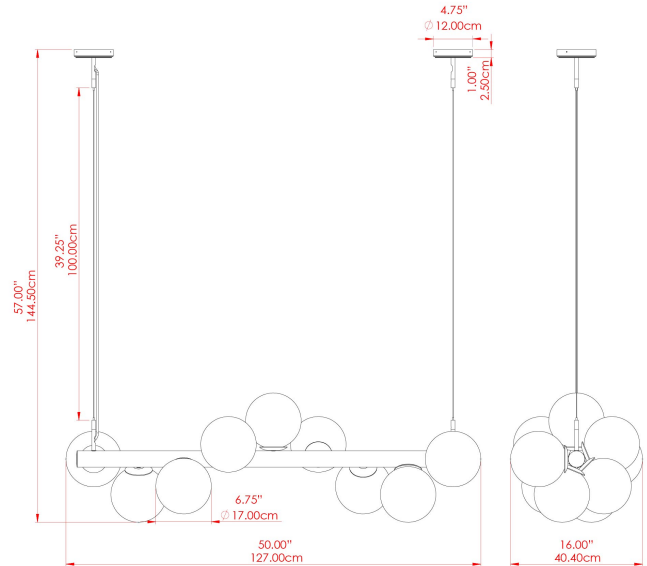

## MLF358ANTBRACL Antique Brass

MATERIAL	Brass
HEIGHT	144.5cm
WIDTH   DIAMETER	40cm
LENGTH   PROJECTION	127cm
WEIGHT	13.5 kg
LAMPHOLDER	E27
MAX WATTAGE	40W
VOLTAGE	220/240v
IP RATING	IP20
CLASS PROTECTION	Class I
SHADE	GL179
FLEX   BAR   CHAIN LENGTH	100cm
CABLE TYPE	MLCA013   Clear PVC Flexible Cable   3 Core

## MLF358ANTBRSFR Antique Brass

MATERIAL	Brass
HEIGHT	144.5cm
WIDTH   DIAMETER	40cm
LENGTH   PROJECTION	127cm
WEIGHT	13.5 kg
LAMPHOLDER	E27
MAX WATTAGE	40W
VOLTAGE	220/240v
IP RATING	IP20
CLASS PROTECTION	Class I
SHADE	GL180
FLEX   BAR   CHAIN LENGTH	100cm
CABLE TYPE	MLCA013   Clear PVC Flexible Cable   3 Core

# MLF358PCMBKANTBRSCSCL Antique Brass

MATERIAL	Steel   Brass
HEIGHT	144.5cm
WIDTH   DIAMETER	40cm
LENGTH   PROJECTION	127cm
WEIGHT	13.5 kg
LAMPHOLDER	E27
MAX WATTAGE	40W
VOLTAGE	220/240v
IP RATING	IP20
CLASS PROTECTION	Class I
SHADE	GL179
FLEX   BAR   CHAIN LENGTH	100cm
CABLE TYPE	MLCA013   Clear PVC Flexible Cable   3 Core

# MLF358PCMBKANTBRSFR Antique Brass

MATERIAL	Steel   Brass
HEIGHT	144.5cm
WIDTH   DIAMETER	40cm
LENGTH   PROJECTION	127cm
WEIGHT	13.5 kg
LAMPHOLDER	E27
MAX WATTAGE	40W
VOLTAGE	220/240v
IP RATING	IP20
CLASS PROTECTION	Class I
SHADE	GL180
FLEX   BAR   CHAIN LENGTH	100cm
CABLE TYPE	MLCA013   Clear PVC Flexible Cable   3 Core