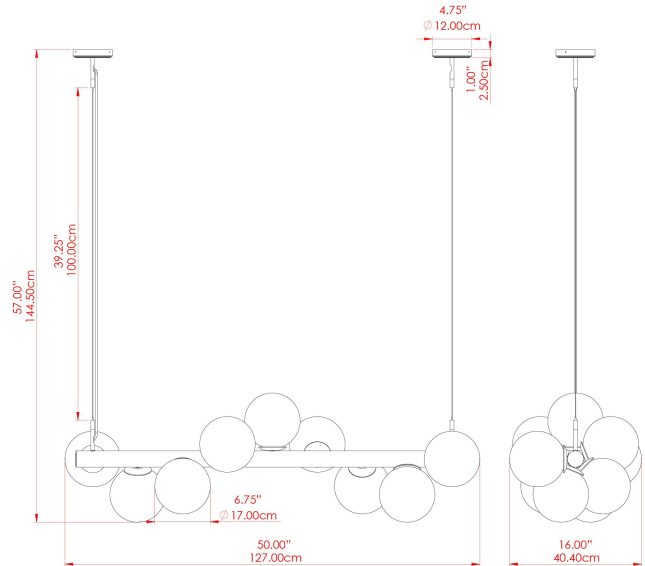

## MLF358ANTBRACL Antique Brass

MATERIAL	Brass
HEIGHT	144.5cm
WIDTH   DIAMETER	40cm
LENGTH   PROJECTION	127cm
WEIGHT	13.5 kg
LAMPHOLDER	E27
MAX WATTAGE	40W
VOLTAGE	220/240v
IP RATING	IP20
CLASS PROTECTION	Class I
SHADE	GL179
FLEX   BAR   CHAIN LENGTH	100cm
CABLE TYPE	MLCA013   Clear PVC Flexible Cable   3 Core

## MLF358ANTBRSFR Antique Brass

MATERIAL	Brass
HEIGHT	144.5cm
WIDTH   DIAMETER	40cm
LENGTH   PROJECTION	127cm
WEIGHT	13.5 kg
LAMPHOLDER	E27
MAX WATTAGE	40W
VOLTAGE	220/240v
IP RATING	IP20
CLASS PROTECTION	Class I
SHADE	GL180
FLEX   BAR   CHAIN LENGTH	100cm
CABLE TYPE	MLCA013   Clear PVC Flexible Cable   3 Core

## MLF358ANTSLVCL Antique Silver

MATERIAL	Brass
HEIGHT	144.5cm
WIDTH   DIAMETER	40cm
LENGTH   PROJECTION	127cm
WEIGHT	13.5 kg
LAMPHOLDER	E27
MAX WATTAGE	40W
VOLTAGE	220/240v
IP RATING	IP20
CLASS PROTECTION	Class I
SHADE	GL179
FLEX   BAR   CHAIN LENGTH	100cm
CABLE TYPE	MLCA013   Clear PVC Flexible Cable   3 Core

## MLF358ANTSLVFR Antique Silver

MATERIAL	Brass
HEIGHT	144.5cm
WIDTH   DIAMETER	40cm
LENGTH   PROJECTION	127cm
WEIGHT	13.5 kg
LAMPHOLDER	E27
MAX WATTAGE	40W
VOLTAGE	220/240v
IP RATING	IP20
CLASS PROTECTION	Class I
SHADE	GL180
FLEX   BAR   CHAIN LENGTH	100cm
CABLE TYPE	MLCA013   Clear PVC Flexible Cable   3 Core