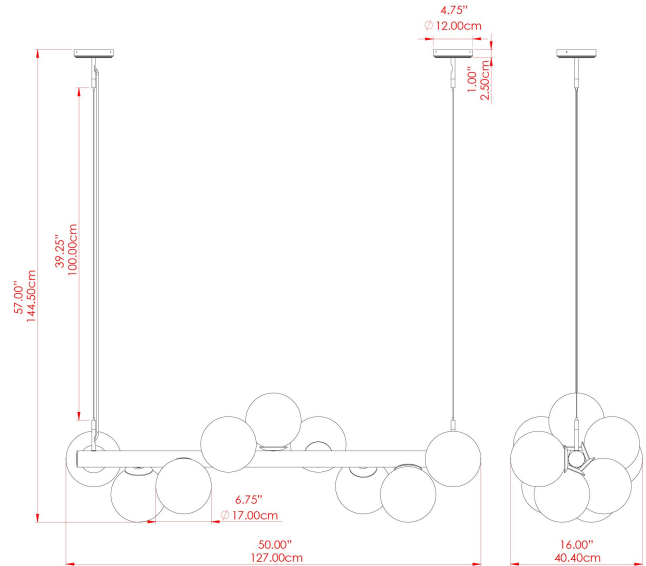

## MLF358ANTBRACL Antique Brass

MATERIAL	Brass
HEIGHT	144.5cm
WIDTH   DIAMETER	40cm
LENGTH   PROJECTION	127cm
WEIGHT	13.5 kg
LAMPHOLDER	E27
MAX WATTAGE	40W
VOLTAGE	220/240v
IP RATING	IP20
CLASS PROTECTION	Class I
SHADE	GL179
FLEX   BAR   CHAIN LENGTH	100cm
CABLE TYPE	MLCA013   Clear PVC Flexible Cable   3 Core

## MLF358ANTBRSFR Antique Brass

MATERIAL	Brass
HEIGHT	144.5cm
WIDTH   DIAMETER	40cm
LENGTH   PROJECTION	127cm
WEIGHT	13.5 kg
LAMPHOLDER	E27
MAX WATTAGE	40W
VOLTAGE	220/240v
IP RATING	IP20
CLASS PROTECTION	Class I
SHADE	GL180
FLEX   BAR   CHAIN LENGTH	100cm
CABLE TYPE	MLCA013   Clear PVC Flexible Cable   3 Core

# MLF358ANTSLVSM Antique Silver

MATERIAL	Brass
HEIGHT	144.5cm
WIDTH   DIAMETER	40cm
LENGTH   PROJECTION	127cm
WEIGHT	13.5 kg
LAMPHOLDER	E27
MAX WATTAGE	40W
VOLTAGE	220/240v
IP RATING	IP20
CLASS PROTECTION	Class I
SHADE	GL183
FLEX   BAR   CHAIN LENGTH	100cm
CABLE TYPE	MLCA013   Clear PVC Flexible Cable   3 Core

# MLF358PCMBKANTBRSCSCL Antique Brass

MATERIAL	Steel   Brass
HEIGHT	144.5cm
WIDTH   DIAMETER	40cm
LENGTH   PROJECTION	127cm
WEIGHT	13.5 kg
LAMPHOLDER	E27
MAX WATTAGE	40W
VOLTAGE	220/240v
IP RATING	IP20
CLASS PROTECTION	Class I
SHADE	GL179
FLEX   BAR   CHAIN LENGTH	100cm
CABLE TYPE	MLCA013   Clear PVC Flexible Cable   3 Core