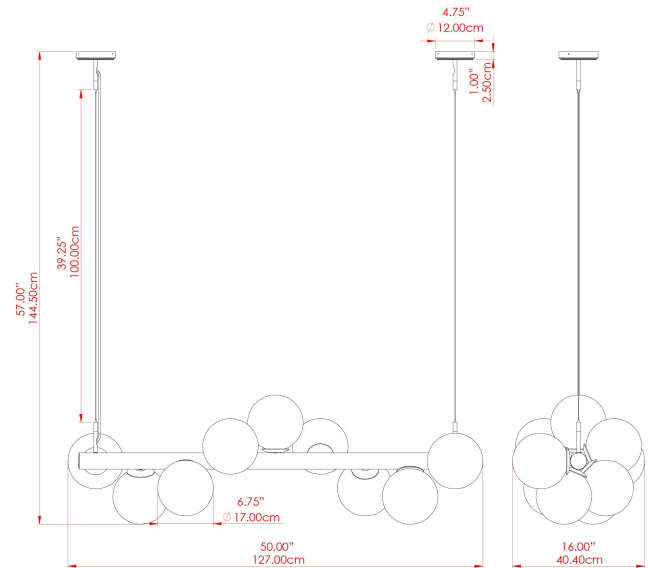

## MLF358ANTBRACL Antique Brass

MATERIAL	Brass
HEIGHT	144.5cm
WIDTH   DIAMETER	40cm
LENGTH   PROJECTION	127cm
WEIGHT	13.5 kg
LAMPHOLDER	E27
MAX WATTAGE	40W
VOLTAGE	220/240v
IP RATING	IP20
CLASS PROTECTION	Class I
SHADE	GL179
FLEX   BAR   CHAIN LENGTH	100cm
CABLE TYPE	MLCA013   Clear PVC Flexible Cable   3 Core

## MLF358ANTBRSFR Antique Brass

MATERIAL	Brass
HEIGHT	144.5cm
WIDTH   DIAMETER	40cm
LENGTH   PROJECTION	127cm
WEIGHT	13.5 kg
LAMPHOLDER	E27
MAX WATTAGE	40W
VOLTAGE	220/240v
IP RATING	IP20
CLASS PROTECTION	Class I
SHADE	GL180
FLEX   BAR   CHAIN LENGTH	100cm
CABLE TYPE	MLCA013   Clear PVC Flexible Cable   3 Core

# MLF358PCMBKANTBRSFR Antique Brass

MATERIAL	Steel   Brass
HEIGHT	144.5cm
WIDTH   DIAMETER	40cm
LENGTH   PROJECTION	127cm
WEIGHT	13.5 kg
LAMPHOLDER	E27
MAX WATTAGE	40W
VOLTAGE	220/240v
IP RATING	IP20
CLASS PROTECTION	Class I
SHADE	GL180
FLEX   BAR   CHAIN LENGTH	100cm
CABLE TYPE	MLCA013   Clear PVC Flexible Cable   3 Core

## MLF358PCMBKANTBRSSM Antique Brass

MATERIAL	Steel   Brass
HEIGHT	144.5cm
WIDTH   DIAMETER	40cm
LENGTH   PROJECTION	127cm
WEIGHT	13.5 kg
LAMPHOLDER	E27
MAX WATTAGE	40W
VOLTAGE	220/240v
IP RATING	IP20
CLASS PROTECTION	Class I
SHADE	GL183
FLEX   BAR   CHAIN LENGTH	100cm
CABLE TYPE	MLCA013   Clear PVC Flexible Cable   3 Core