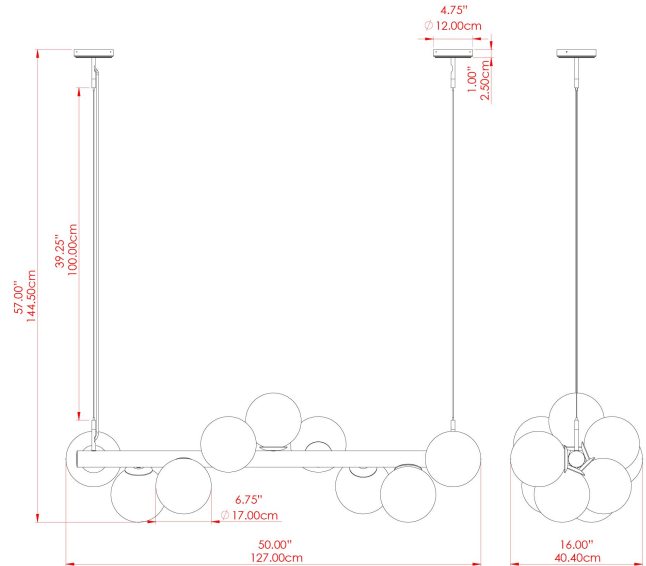

## MLF358ANTBRACL Antique Brass

MATERIAL	Brass
HEIGHT	144.5cm
WIDTH   DIAMETER	40cm
LENGTH   PROJECTION	127cm
WEIGHT	13.5 kg
LAMPHOLDER	E27
MAX WATTAGE	40W
VOLTAGE	220/240v
IP RATING	IP20
CLASS PROTECTION	Class I
SHADE	GL179
FLEX   BAR   CHAIN LENGTH	100cm
CABLE TYPE	MLCA013   Clear PVC Flexible Cable   3 Core

## MLF358ANTBRSFR Antique Brass

MATERIAL	Brass
HEIGHT	144.5cm
WIDTH   DIAMETER	40cm
LENGTH   PROJECTION	127cm
WEIGHT	13.5 kg
LAMPHOLDER	E27
MAX WATTAGE	40W
VOLTAGE	220/240v
IP RATING	IP20
CLASS PROTECTION	Class I
SHADE	GL180
FLEX   BAR   CHAIN LENGTH	100cm
CABLE TYPE	MLCA013   Clear PVC Flexible Cable   3 Core

## MLF358ANTBRSSM Antique Brass

MATERIAL	Brass
HEIGHT	144.5cm
WIDTH   DIAMETER	40cm
LENGTH   PROJECTION	127cm
WEIGHT	13.5 kg
LAMPHOLDER	E27
MAX WATTAGE	40W
VOLTAGE	220/240v
IP RATING	IP20
CLASS PROTECTION	Class I
SHADE	GL183
FLEX   BAR   CHAIN LENGTH	100cm
CABLE TYPE	MLCA013   Clear PVC Flexible Cable   3 Core

## MLF358ANTSLVCL Antique Silver

MATERIAL	Brass
HEIGHT	144.5cm
WIDTH   DIAMETER	40cm
LENGTH   PROJECTION	127cm
WEIGHT	13.5 kg
LAMPHOLDER	E27
MAX WATTAGE	40W
VOLTAGE	220/240v
IP RATING	IP20
CLASS PROTECTION	Class I
SHADE	GL179
FLEX   BAR   CHAIN LENGTH	100cm
CABLE TYPE	MLCA013   Clear PVC Flexible Cable   3 Core