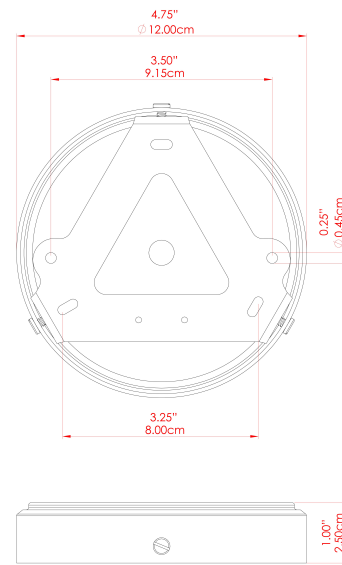

FIXING BRACKET: MLWB17

WWW.MULLANLIGHTING.COM

Product Notes:

1) Bulbs not included. 2) Dimensions do not include bulbs. 3) All products are individually made-to-order and therefore may differ slightly within manufacturing tolerances. 4) Cable / chain can be shortened during installation. Longer cable / chain lengths available on request. 5) Additional colour finishes may be available on request. 6) Refer to our website for a full list of terms and conditions.