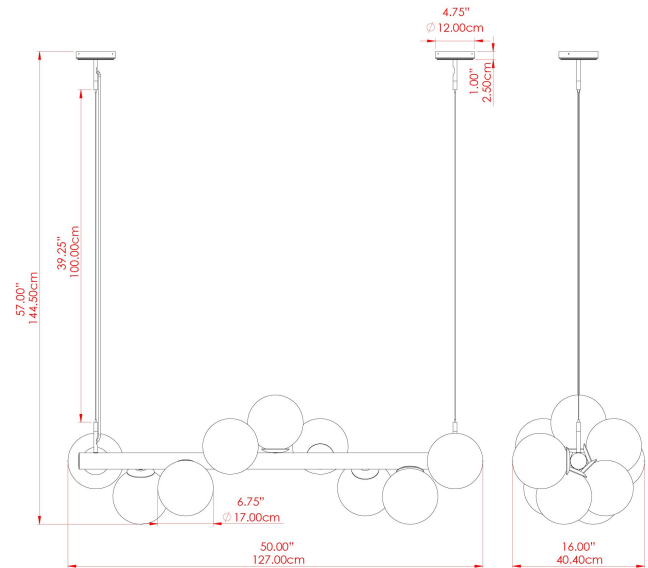

## MLF358ANTBRACL Antique Brass

MATERIAL	Brass
HEIGHT	144.5cm
WIDTH   DIAMETER	40cm
LENGTH   PROJECTION	127cm
WEIGHT	13.5 kg
LAMPHOLDER	E27
MAX WATTAGE	40W
VOLTAGE	220/240v
IP RATING	IP20
CLASS PROTECTION	Class I
SHADE	GL179
FLEX   BAR   CHAIN LENGTH	100cm
CABLE TYPE	MLCA013   Clear PVC Flexible Cable   3 Core

## MLF358ANTBRSFR Antique Brass

MATERIAL	Brass
HEIGHT	144.5cm
WIDTH   DIAMETER	40cm
LENGTH   PROJECTION	127cm
WEIGHT	13.5 kg
LAMPHOLDER	E27
MAX WATTAGE	40W
VOLTAGE	220/240v
IP RATING	IP20
CLASS PROTECTION	Class I
SHADE	GL180
FLEX   BAR   CHAIN LENGTH	100cm
CABLE TYPE	MLCA013   Clear PVC Flexible Cable   3 Core

## MLF358ANTBRSSM Antique Brass

MATERIAL	Brass
HEIGHT	144.5cm
WIDTH   DIAMETER	40cm
LENGTH   PROJECTION	127cm
WEIGHT	13.5 kg
LAMPHOLDER	E27
MAX WATTAGE	40W
VOLTAGE	220/240v
IP RATING	IP20
CLASS PROTECTION	Class I
SHADE	GL183
FLEX   BAR   CHAIN LENGTH	100cm
CABLE TYPE	MLCA013   Clear PVC Flexible Cable   3 Core

## MLF358ANTSLVCL Antique Silver

MATERIAL	Brass
HEIGHT	144.5cm
WIDTH   DIAMETER	40cm
LENGTH   PROJECTION	127cm
WEIGHT	13.5 kg
LAMPHOLDER	E27
MAX WATTAGE	40W
VOLTAGE	220/240v
IP RATING	IP20
CLASS PROTECTION	Class I
SHADE	GL179
FLEX   BAR   CHAIN LENGTH	100cm
CABLE TYPE	MLCA013   Clear PVC Flexible Cable   3 Core