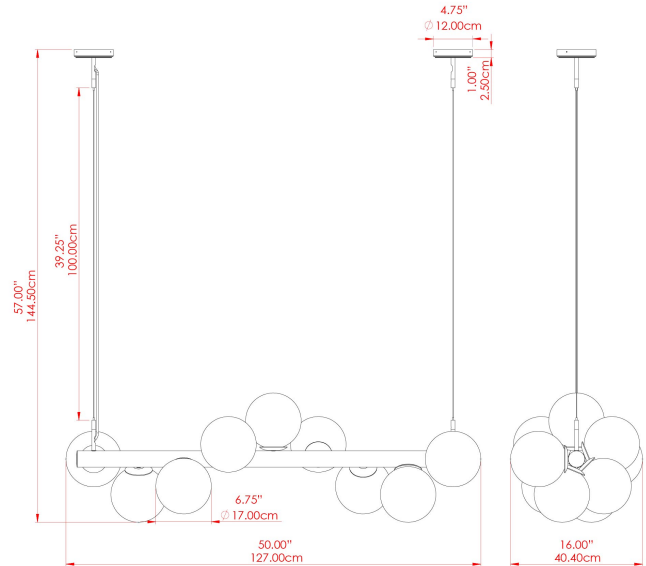

## MLF358ANTBRACL Antique Brass

MATERIAL	Brass
HEIGHT	144.5cm
WIDTH   DIAMETER	40cm
LENGTH   PROJECTION	127cm
WEIGHT	13.5 kg
LAMPHOLDER	E27
MAX WATTAGE	40W
VOLTAGE	220/240v
IP RATING	IP20
CLASS PROTECTION	Class I
SHADE	GL179
FLEX   BAR   CHAIN LENGTH	100cm
CABLE TYPE	MLCA013   Clear PVC Flexible Cable   3 Core

## MLF358ANTBRSFR Antique Brass

MATERIAL	Brass
HEIGHT	144.5cm
WIDTH   DIAMETER	40cm
LENGTH   PROJECTION	127cm
WEIGHT	13.5 kg
LAMPHOLDER	E27
MAX WATTAGE	40W
VOLTAGE	220/240v
IP RATING	IP20
CLASS PROTECTION	Class I
SHADE	GL180
FLEX   BAR   CHAIN LENGTH	100cm
CABLE TYPE	MLCA013   Clear PVC Flexible Cable   3 Core

## MLF358ANTSLVFR Antique Silver

MATERIAL	Brass
HEIGHT	144.5cm
WIDTH   DIAMETER	40cm
LENGTH   PROJECTION	127cm
WEIGHT	13.5 kg
LAMPHOLDER	E27
MAX WATTAGE	40W
VOLTAGE	220/240v
IP RATING	IP20
CLASS PROTECTION	Class I
SHADE	GL180
FLEX   BAR   CHAIN LENGTH	100cm
CABLE TYPE	MLCA013   Clear PVC Flexible Cable   3 Core

# MLF358ANTSLVSM Antique Silver

MATERIAL	Brass
HEIGHT	144.5cm
WIDTH   DIAMETER	40cm
LENGTH   PROJECTION	127cm
WEIGHT	13.5 kg
LAMPHOLDER	E27
MAX WATTAGE	40W
VOLTAGE	220/240v
IP RATING	IP20
CLASS PROTECTION	Class I
SHADE	GL183
FLEX   BAR   CHAIN LENGTH	100cm
CABLE TYPE	MLCA013   Clear PVC Flexible Cable   3 Core