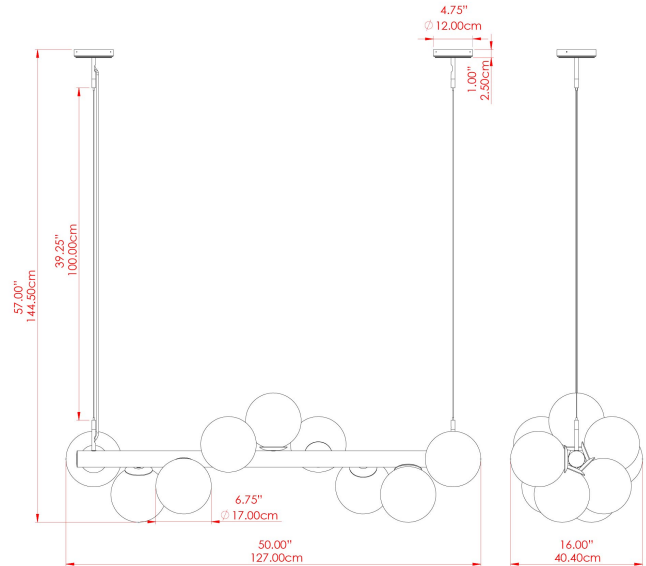

MORIARTY Chandelier

MLF358SATBRSL Satin Brass