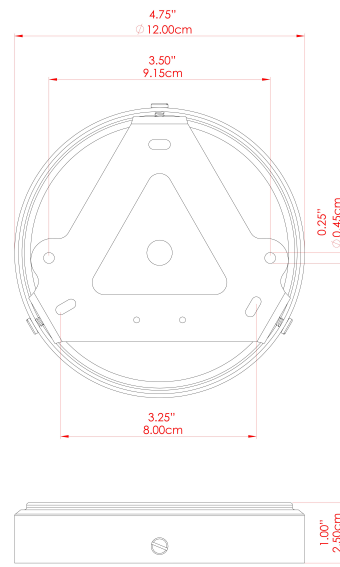

FIXING BRACKET: MLWB17

WWW.MULLANLIGHTING.COM

Product Notes:

1) Bulbs not included. 2) Dimensions do not include bulbs. 3) All products are individually made-to-order and therefore may differ slightly within manufacturing tolerances. 4) Cable / chain can be shortened during installation. Longer cable / chain lengths available on request. 5) Additional colour finishes may be available on request. 6) Refer to our website for a full list of terms and conditions.