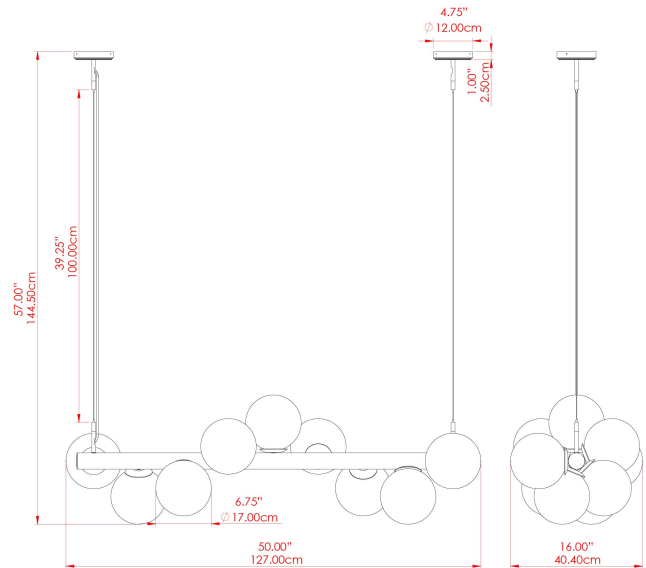

## MLF358ANTBRACL Antique Brass

MATERIAL	Brass
HEIGHT	144.5cm
WIDTH   DIAMETER	40cm
LENGTH   PROJECTION	127cm
WEIGHT	13.5 kg
LAMPHOLDER	E27
MAX WATTAGE	40W
VOLTAGE	220/240v
IP RATING	IP20
CLASS PROTECTION	Class I
SHADE	GL179
FLEX   BAR   CHAIN LENGTH	100cm
CABLE TYPE	MLCA013   Clear PVC Flexible Cable   3 Core

## MLF358ANTBRSFR Antique Brass

MATERIAL	Brass
HEIGHT	144.5cm
WIDTH   DIAMETER	40cm
LENGTH   PROJECTION	127cm
WEIGHT	13.5 kg
LAMPHOLDER	E27
MAX WATTAGE	40W
VOLTAGE	220/240v
IP RATING	IP20
CLASS PROTECTION	Class I
SHADE	GL180
FLEX   BAR   CHAIN LENGTH	100cm
CABLE TYPE	MLCA013   Clear PVC Flexible Cable   3 Core

## MLF358ANTBRSSM Antique Brass

MATERIAL	Brass
HEIGHT	144.5cm
WIDTH   DIAMETER	40cm
LENGTH   PROJECTION	127cm
WEIGHT	13.5 kg
LAMPHOLDER	E27
MAX WATTAGE	40W
VOLTAGE	220/240v
IP RATING	IP20
CLASS PROTECTION	Class I
SHADE	GL183
FLEX   BAR   CHAIN LENGTH	100cm
CABLE TYPE	MLCA013   Clear PVC Flexible Cable   3 Core

## MLF358ANTSLVCL Antique Silver

MATERIAL	Brass
HEIGHT	144.5cm
WIDTH   DIAMETER	40cm
LENGTH   PROJECTION	127cm
WEIGHT	13.5 kg
LAMPHOLDER	E27
MAX WATTAGE	40W
VOLTAGE	220/240v
IP RATING	IP20
CLASS PROTECTION	Class I
SHADE	GL179
FLEX   BAR   CHAIN LENGTH	100cm
CABLE TYPE	MLCA013   Clear PVC Flexible Cable   3 Core