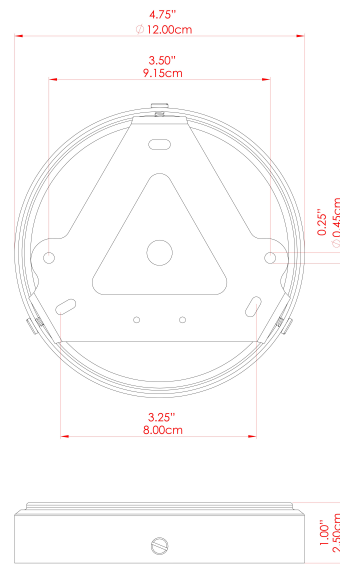

FIXING BRACKET: MLWB17