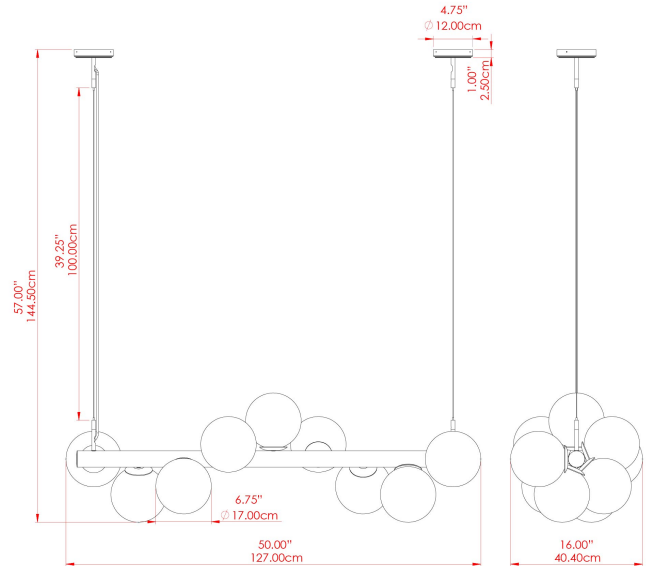

## MLF358SATBRSL Satin Brass

MATERIAL	Brass
HEIGHT	144.5cm
WIDTH   DIAMETER	40cm
LENGTH   PROJECTION	127cm
WEIGHT	13.5 kg
LAMPHOLDER	E27
MAX WATTAGE	40W
VOLTAGE	220/240v
IP RATING	IP20
CLASS PROTECTION	Class I
SHADE	GL179
FLEX   BAR   CHAIN LENGTH	100cm
CABLE TYPE	MLCA013   Clear PVC Flexible Cable   3 Core

## MLF358SATBRSFR Satin Brass

MATERIAL	Brass
HEIGHT	144.5cm
WIDTH   DIAMETER	40cm
LENGTH   PROJECTION	127cm
WEIGHT	13.5 kg
LAMPHOLDER	E27
MAX WATTAGE	40W
VOLTAGE	220/240v
IP RATING	IP20
CLASS PROTECTION	Class I
SHADE	GL180
FLEX   BAR   CHAIN LENGTH	100cm
CABLE TYPE	MLCA013   Clear PVC Flexible Cable   3 Core

### FIXING BRACKET: MLWB17

Product Notes:  
 1) Bulbs not included. 2) Dimensions do not include bulbs. 3) All products are individually made-to-order and therefore may differ slightly within manufacturing tolerances. 4) Cable / chain can be shortened during installation. Longer cable / chain lengths available on request. 5) Additional colour finishes may be available on request. 6) Refer to our website for a full list of terms and conditions.

## MLF358SATBRSSM Satin Brass

MATERIAL	Brass
HEIGHT	144.5cm
WIDTH   DIAMETER	40cm
LENGTH   PROJECTION	127cm
WEIGHT	13.5 kg
LAMPHOLDER	E27
MAX WATTAGE	40W
VOLTAGE	220/240v
IP RATING	IP20
CLASS PROTECTION	Class I
SHADE	GL183
FLEX   BAR   CHAIN LENGTH	100cm
CABLE TYPE	MLCA013   Clear PVC Flexible Cable   3 Core