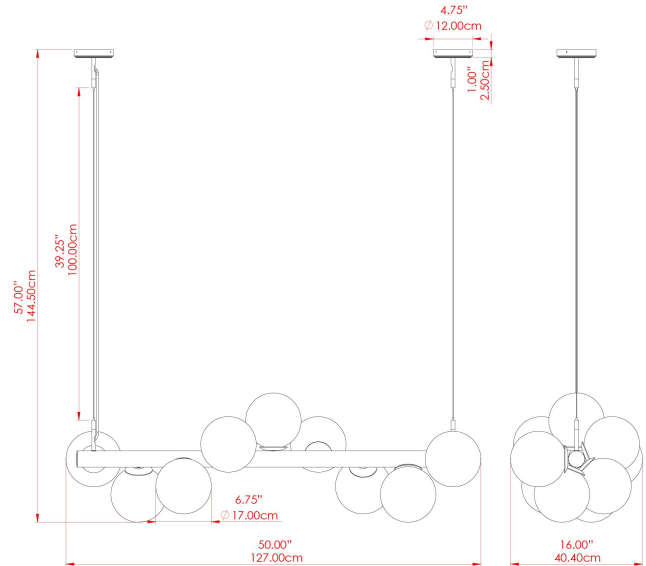

## MLF358POLBRSFR Polished Brass

MATERIAL	Brass
HEIGHT	144.5cm
WIDTH   DIAMETER	40cm
LENGTH   PROJECTION	127cm
WEIGHT	13.5 kg
LAMPHOLDER	E27
MAX WATTAGE	40W
VOLTAGE	220/240v
IP RATING	IP20
CLASS PROTECTION	Class I
SHADE	GL180
FLEX   BAR   CHAIN LENGTH	100cm
CABLE TYPE	MLCA013   Clear PVC Flexible Cable   3 Core

## MLF358POLBRSSM Polished Brass

MATERIAL	Brass
HEIGHT	144.5cm
WIDTH   DIAMETER	40cm
LENGTH   PROJECTION	127cm
WEIGHT	13.5 kg
LAMPHOLDER	E27
MAX WATTAGE	40W
VOLTAGE	220/240v
IP RATING	IP20
CLASS PROTECTION	Class I
SHADE	GL183
FLEX   BAR   CHAIN LENGTH	100cm
CABLE TYPE	MLCA013   Clear PVC Flexible Cable   3 Core

## MLF358SATBRSL Satin Brass

MATERIAL	Brass
HEIGHT	144.5cm
WIDTH   DIAMETER	40cm
LENGTH   PROJECTION	127cm
WEIGHT	13.5 kg
LAMPHOLDER	E27
MAX WATTAGE	40W
VOLTAGE	220/240v
IP RATING	IP20
CLASS PROTECTION	Class I
SHADE	GL179
FLEX   BAR   CHAIN LENGTH	100cm
CABLE TYPE	MLCA013   Clear PVC Flexible Cable   3 Core

## MLF358SATBRSFR Satin Brass

MATERIAL	Brass
HEIGHT	144.5cm
WIDTH   DIAMETER	40cm
LENGTH   PROJECTION	127cm
WEIGHT	13.5 kg
LAMPHOLDER	E27
MAX WATTAGE	40W
VOLTAGE	220/240v
IP RATING	IP20
CLASS PROTECTION	Class I
SHADE	GL180
FLEX   BAR   CHAIN LENGTH	100cm
CABLE TYPE	MLCA013   Clear PVC Flexible Cable   3 Core