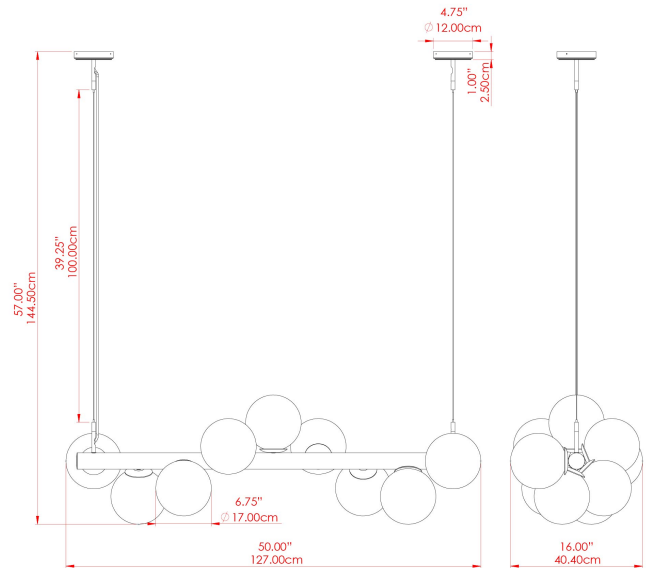

## MLF358ANTBRSFR Antique Brass

MATERIAL	Brass
HEIGHT	144.5cm
WIDTH   DIAMETER	40cm
LENGTH   PROJECTION	127cm
WEIGHT	13.5 kg
LAMPHOLDER	E27
MAX WATTAGE	40W
VOLTAGE	220/240v
IP RATING	IP20
CLASS PROTECTION	Class I
SHADE	GL180
FLEX   BAR   CHAIN LENGTH	100cm
CABLE TYPE	MLCA013   Clear PVC Flexible Cable   3 Core

## MLF358ANTBRSSM Antique Brass

MATERIAL	Brass
HEIGHT	144.5cm
WIDTH   DIAMETER	40cm
LENGTH   PROJECTION	127cm
WEIGHT	13.5 kg
LAMPHOLDER	E27
MAX WATTAGE	40W
VOLTAGE	220/240v
IP RATING	IP20
CLASS PROTECTION	Class I
SHADE	GL183
FLEX   BAR   CHAIN LENGTH	100cm
CABLE TYPE	MLCA013   Clear PVC Flexible Cable   3 Core

## MLF358POLBRSCS Polished Brass

MATERIAL	Brass
HEIGHT	144.5cm
WIDTH   DIAMETER	40cm
LENGTH   PROJECTION	127cm
WEIGHT	13.5 kg
LAMPHOLDER	E27
MAX WATTAGE	40W
VOLTAGE	220/240v
IP RATING	IP20
CLASS PROTECTION	Class I
SHADE	GL179
FLEX   BAR   CHAIN LENGTH	100cm
CABLE TYPE	MLCA013   Clear PVC Flexible Cable   3 Core

## MLF358POLBRSFR Polished Brass

MATERIAL	Brass
HEIGHT	144.5cm
WIDTH   DIAMETER	40cm
LENGTH   PROJECTION	127cm
WEIGHT	13.5 kg
LAMPHOLDER	E27
MAX WATTAGE	40W
VOLTAGE	220/240v
IP RATING	IP20
CLASS PROTECTION	Class I
SHADE	GL180
FLEX   BAR   CHAIN LENGTH	100cm
CABLE TYPE	MLCA013   Clear PVC Flexible Cable   3 Core