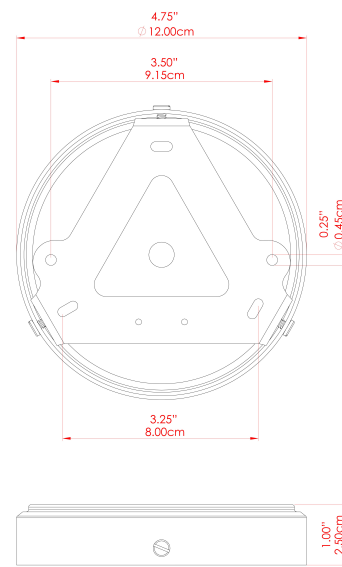

FIXING BRACKET: MLWB17