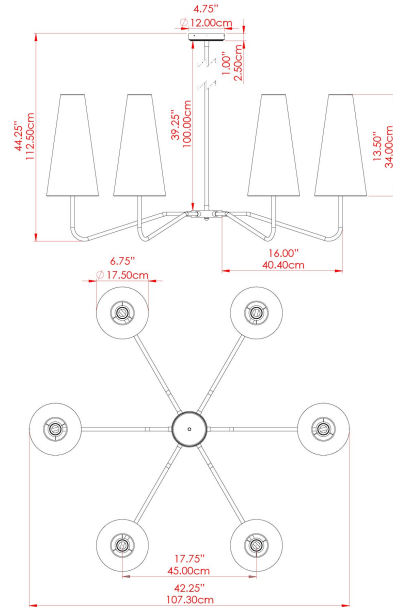

PARA Chandelier

MLF356ANTBRS Antique Brass

MATERIAL	Brass
HEIGHT	112.5cm
WIDTH DIAMETER	107.35cm
LENGTH PROJECTION	n/a
WEIGHT	4 kg
LAMPHOLDER	E27
MAX WATTAGE	40W
VOLTAGE	220/240v
IP RATING	IP20
CLASS PROTECTION	Class I
SHADE	MLFS004
FLEX BAR CHAIN LENGTH	100cm
CABLE TYPE	MLCA037 Black PVC Flexible Cable 3 Core

MATERIAL	Brass
HEIGHT	112.5cm
WIDTH DIAMETER	107.35cm
LENGTH PROJECTION	n/a
WEIGHT	4 kg
LAMPHOLDER	E27
MAX WATTAGE	40W
VOLTAGE	220/240v
IP RATING	IP20
CLASS PROTECTION	Class I
SHADE	MLFS004
FLEX BAR CHAIN LENGTH	100cm
CABLE TYPE	MLCA037 Black PVC Flexible Cable 3 Core

FIXING BRACKET: MLWB17

PARA Chandelier

MLF356SATBRS Satin Brass

MATERIAL	Brass
HEIGHT	112.5cm
WIDTH DIAMETER	107.35cm
LENGTH PROJECTION	n/a
WEIGHT	4 kg
LAMPHOLDER	E27
MAX WATTAGE	40W
VOLTAGE	220/240v
IP RATING	IP20
CLASS PROTECTION	Class I
SHADE	MLFS004
FLEX BAR CHAIN LENGTH	100cm
CABLE TYPE	MLCA037 Black PVC Flexible Cable 3 Core