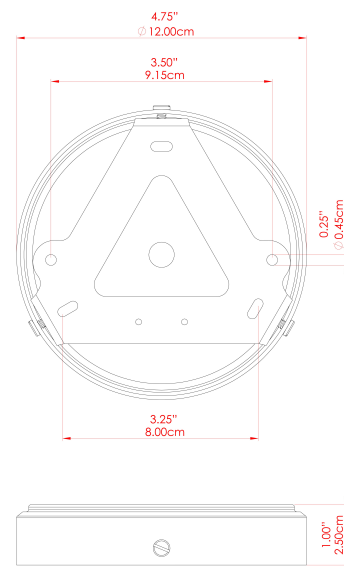

FIXING BRACKET: MLWB17

WWW.MULLANLIGHTING.COM

Product Notes:

1) Bulbs not included. 2) Dimensions do not include bulbs. 3) All products are individually made-to-order and therefore may differ slightly within manufacturing tolerances. 4) Cable / chain can be shortened during installation. Longer cable / chain lengths available on request. 5) Additional colour finishes may be available on request. 6) Refer to our website for a full list of terms and conditions.