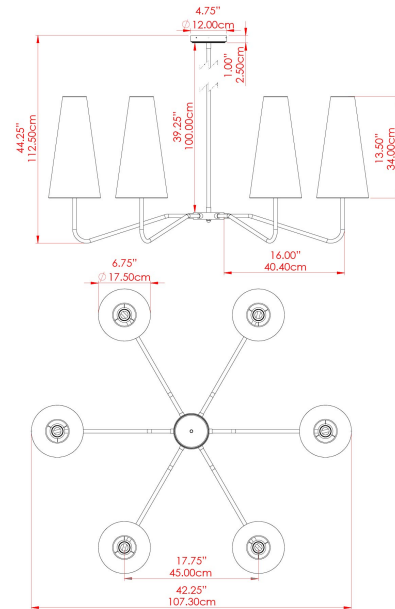

PARA Chandelier

MLF356ANTBRS Antique Brass

MATERIAL	Brass
HEIGHT	112.5cm
WIDTH DIAMETER	107.35cm
LENGTH PROJECTION	n/a
WEIGHT	4 kg
LAMPHOLDER	E27
MAX WATTAGE	40W
VOLTAGE	220/240v
IP RATING	IP20
CLASS PROTECTION	Class I
SHADE	MLFS004
FLEX BAR CHAIN LENGTH	100cm
CABLE TYPE	MLCA037 Black PVC Flexible Cable 3 Core

MATERIAL	Brass
HEIGHT	112.5cm
WIDTH DIAMETER	107.35cm
LENGTH PROJECTION	n/a
WEIGHT	4 kg
LAMPHOLDER	E27
MAX WATTAGE	40W
VOLTAGE	220/240v
IP RATING	IP20
CLASS PROTECTION	Class I
SHADE	MLFS004
FLEX BAR CHAIN LENGTH	100cm
CABLE TYPE	MLCA037 Black PVC Flexible Cable 3 Core

FIXING BRACKET: MLWB17

PARA Chandelier

MLF356SATBRS Satin Brass

MATERIAL	Brass
HEIGHT	112.5cm
WIDTH DIAMETER	107.35cm
LENGTH PROJECTION	n/a
WEIGHT	4 kg
LAMPHOLDER	E27
MAX WATTAGE	40W
VOLTAGE	220/240v
IP RATING	IP20
CLASS PROTECTION	Class I
SHADE	MLFS004
FLEX BAR CHAIN LENGTH	100cm
CABLE TYPE	MLCA037 Black PVC Flexible Cable 3 Core