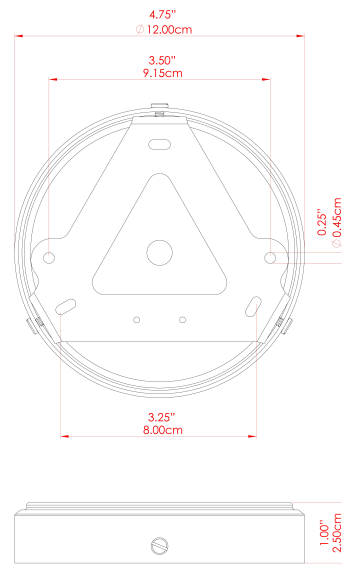

PARA Chandelier

MLF356ANTBRS Antique Brass

MATERIAL	Brass
HEIGHT	112.5cm
WIDTH DIAMETER	107.35cm
LENGTH PROJECTION	n/a
WEIGHT	4 kg
LAMPHOLDER	E27
MAX WATTAGE	40W
VOLTAGE	220/240v
IP RATING	IP20
CLASS PROTECTION	Class I
SHADE	MLFS004
FLEX BAR CHAIN LENGTH	100cm
CABLE TYPE	MLCA037 Black PVC Flexible Cable 3 Core

MATERIAL	Brass
HEIGHT	112.5cm
WIDTH DIAMETER	107.35cm
LENGTH PROJECTION	n/a
WEIGHT	4 kg
LAMPHOLDER	E27
MAX WATTAGE	40W
VOLTAGE	220/240v
IP RATING	IP20
CLASS PROTECTION	Class I
SHADE	MLFS004
FLEX BAR CHAIN LENGTH	100cm
CABLE TYPE	MLCA037 Black PVC Flexible Cable 3 Core

FIXING BRACKET: MLWB17

PARA Chandelier

MLF356SATBRS Satin Brass

MATERIAL	Brass
HEIGHT	112.5cm
WIDTH DIAMETER	107.35cm
LENGTH PROJECTION	n/a
WEIGHT	4 kg
LAMPHOLDER	E27
MAX WATTAGE	40W
VOLTAGE	220/240v
IP RATING	IP20
CLASS PROTECTION	Class I
SHADE	MLFS004
FLEX BAR CHAIN LENGTH	100cm
CABLE TYPE	MLCA037 Black PVC Flexible Cable 3 Core