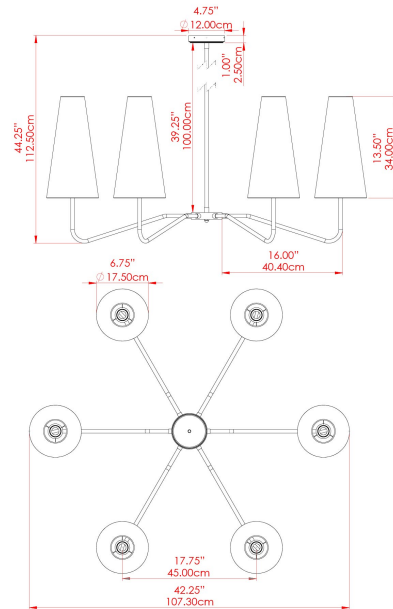

PARA Chandelier

MLF356ANTBRS Antique Brass

MATERIAL	Brass
HEIGHT	112.5cm
WIDTH DIAMETER	107.35cm
LENGTH PROJECTION	n/a
WEIGHT	4 kg
LAMPHOLDER	E27
MAX WATTAGE	40W
VOLTAGE	220/240v
IP RATING	IP20
CLASS PROTECTION	Class I
SHADE	MLFS004
FLEX BAR CHAIN LENGTH	100cm
CABLE TYPE	MLCA037 Black PVC Flexible Cable 3 Core

MATERIAL	Brass
HEIGHT	112.5cm
WIDTH DIAMETER	107.35cm
LENGTH PROJECTION	n/a
WEIGHT	4 kg
LAMPHOLDER	E27
MAX WATTAGE	40W
VOLTAGE	220/240v
IP RATING	IP20
CLASS PROTECTION	Class I
SHADE	MLFS004
FLEX BAR CHAIN LENGTH	100cm
CABLE TYPE	MLCA037 Black PVC Flexible Cable 3 Core

FIXING BRACKET: MLWB17

PARA Chandelier

MLF356SATBRS Satin Brass

MATERIAL	Brass
HEIGHT	112.5cm
WIDTH DIAMETER	107.35cm
LENGTH PROJECTION	n/a
WEIGHT	4 kg
LAMPHOLDER	E27
MAX WATTAGE	40W
VOLTAGE	220/240v
IP RATING	IP20
CLASS PROTECTION	Class I
SHADE	MLFS004
FLEX BAR CHAIN LENGTH	100cm
CABLE TYPE	MLCA037 Black PVC Flexible Cable 3 Core