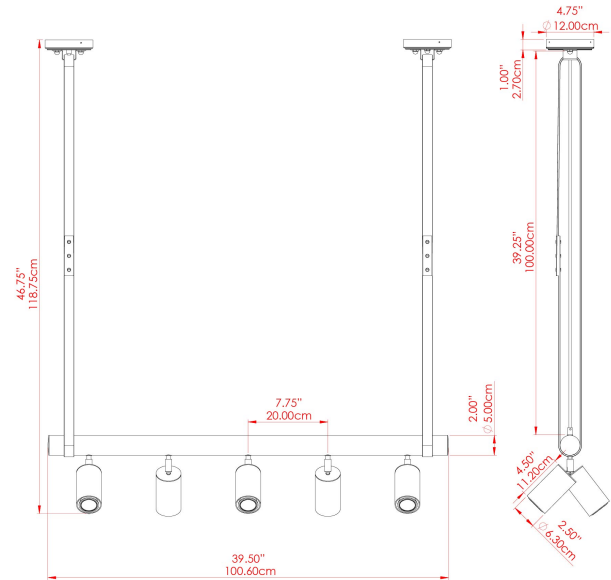

HOLMES Chandelier

MLF352PCMBK Matt Black

MATERIAL	Brass Steel Leather
HEIGHT	118.7cm
WIDTH DIAMETER	27.4cm
LENGTH PROJECTION	100cm
WEIGHT	7.3 kg
LAMPHOLDER	GU10
MAX WATTAGE	5W
VOLTAGE	220/240v
IP RATING	IP20
CLASS PROTECTION	Class I
SHADE	
FLEX BAR CHAIN LENGTH	100cm
CABLE TYPE	MLCA046 Brown Fabric Braided Cable 3 Core Round

FIXING BRACKET: MLWB17

HOLMES Chandelier

MLF352PCMBKANTBRS Antique Brass

MATERIAL	Brass Steel Leather
HEIGHT	118.7cm
WIDTH DIAMETER	27.4cm
LENGTH PROJECTION	100cm
WEIGHT	7.3 kg
LAMPHOLDER	GU10
MAX WATTAGE	5W
VOLTAGE	220/240v
IP RATING	IP20
CLASS PROTECTION	Class I
SHADE	
FLEX BAR CHAIN LENGTH	100cm
CABLE TYPE	MLCA046 Brown Fabric Braided Cable 3 Core Round

FIXING BRACKET: MLWB17

HOLMES Chandelier

MLF352PCMBKANTSLV Antique Silver

MATERIAL	Brass Steel Leather
HEIGHT	118.7cm
WIDTH DIAMETER	27.4cm
LENGTH PROJECTION	100cm
WEIGHT	7.3 kg
LAMPHOLDER	GU10
MAX WATTAGE	5W
VOLTAGE	220/240v
IP RATING	IP20
CLASS PROTECTION	Class I
SHADE	
FLEX BAR CHAIN LENGTH	100cm
CABLE TYPE	MLCA046 Brown Fabric Braided Cable 3 Core Round

FIXING BRACKET: MLWB17

HOLMES Chandelier

MLF352PCMBKNATBRS Natural Brass

MATERIAL	Brass Steel Leather
HEIGHT	118.7cm
WIDTH DIAMETER	27.4cm
LENGTH PROJECTION	100cm
WEIGHT	7.3 kg
LAMPHOLDER	GU10
MAX WATTAGE	5W
VOLTAGE	220/240v
IP RATING	IP20
CLASS PROTECTION	Class I
SHADE	
FLEX BAR CHAIN LENGTH	100cm
CABLE TYPE	MLCA046 Brown Fabric Braided Cable 3 Core Round