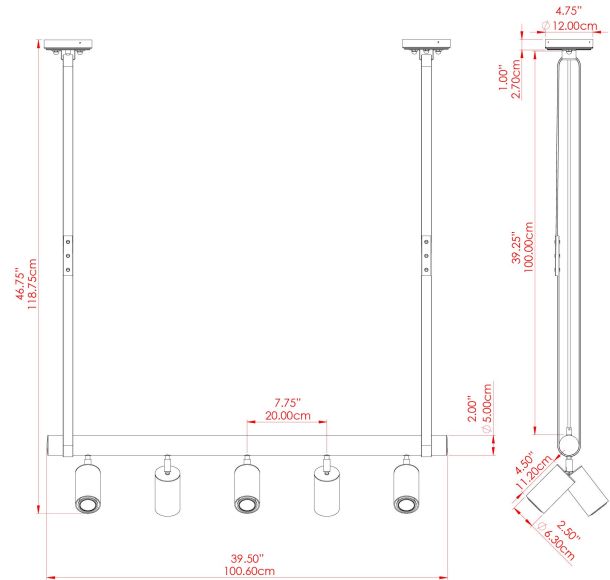

HOLMES Chandelier

MLF352PCMBKPOLBRS Polished Brass