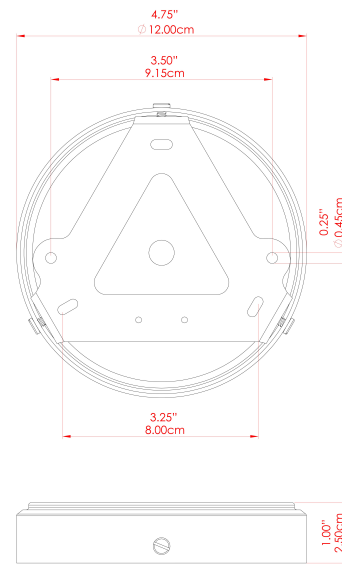

HOLMES Chandelier

MLF352PCMBK Matt Black

MATERIAL	Brass Steel Leather
HEIGHT	118.7cm
WIDTH DIAMETER	27.4cm
LENGTH PROJECTION	100cm
WEIGHT	7.3 kg
LAMPHOLDER	GU10
MAX WATTAGE	5W
VOLTAGE	220/240v
IP RATING	IP20
CLASS PROTECTION	Class I
SHADE	
FLEX BAR CHAIN LENGTH	100cm
CABLE TYPE	MLCA046 Brown Fabric Braided Cable 3 Core Round

FIXING BRACKET: MLWB17

HOLMES Chandelier

MLF352PCMBKANTBRS Antique Brass

MATERIAL	Brass Steel Leather
HEIGHT	118.7cm
WIDTH DIAMETER	27.4cm
LENGTH PROJECTION	100cm
WEIGHT	7.3 kg
LAMPHOLDER	GU10
MAX WATTAGE	5W
VOLTAGE	220/240v
IP RATING	IP20
CLASS PROTECTION	Class I
SHADE	
FLEX BAR CHAIN LENGTH	100cm
CABLE TYPE	MLCA046 Brown Fabric Braided Cable 3 Core Round

FIXING BRACKET: MLWB17

HOLMES Chandelier

MLF352PCMBKANTSLV Antique Silver

MATERIAL	Brass Steel Leather
HEIGHT	118.7cm
WIDTH DIAMETER	27.4cm
LENGTH PROJECTION	100cm
WEIGHT	7.3 kg
LAMPHOLDER	GU10
MAX WATTAGE	5W
VOLTAGE	220/240v
IP RATING	IP20
CLASS PROTECTION	Class I
SHADE	
FLEX BAR CHAIN LENGTH	100cm
CABLE TYPE	MLCA046 Brown Fabric Braided Cable 3 Core Round

FIXING BRACKET: MLWB17

HOLMES Chandelier

MLF352PCMBKNATBRS Natural Brass

MATERIAL	Brass Steel Leather
HEIGHT	118.7cm
WIDTH DIAMETER	27.4cm
LENGTH PROJECTION	100cm
WEIGHT	7.3 kg
LAMPHOLDER	GU10
MAX WATTAGE	5W
VOLTAGE	220/240v
IP RATING	IP20
CLASS PROTECTION	Class I
SHADE	
FLEX BAR CHAIN LENGTH	100cm
CABLE TYPE	MLCA046 Brown Fabric Braided Cable 3 Core Round