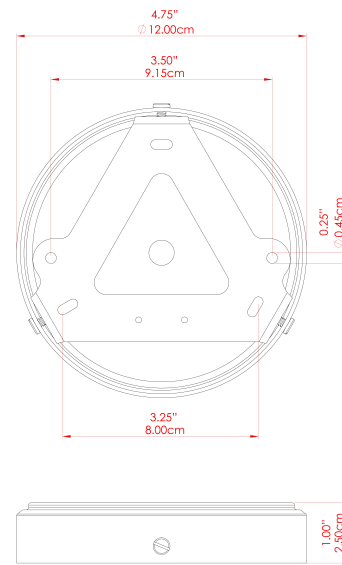

HOLMES Chandelier

MLF352PCMBK Matt Black

MATERIAL	Brass Steel Leather
HEIGHT	118.7cm
WIDTH DIAMETER	27.4cm
LENGTH PROJECTION	100cm
WEIGHT	7.3 kg
LAMPHOLDER	GU10
MAX WATTAGE	5W
VOLTAGE	220/240v
IP RATING	IP20
CLASS PROTECTION	Class I
SHADE	
FLEX BAR CHAIN LENGTH	100cm
CABLE TYPE	MLCA046 Brown Fabric Braided Cable 3 Core Round

FIXING BRACKET: MLWB17

HOLMES Chandelier

MLF352PCMBKANTBRS Antique Brass

MATERIAL	Brass Steel Leather
HEIGHT	118.7cm
WIDTH DIAMETER	27.4cm
LENGTH PROJECTION	100cm
WEIGHT	7.3 kg
LAMPHOLDER	GU10
MAX WATTAGE	5W
VOLTAGE	220/240v
IP RATING	IP20
CLASS PROTECTION	Class I
SHADE	
FLEX BAR CHAIN LENGTH	100cm
CABLE TYPE	MLCA046 Brown Fabric Braided Cable 3 Core Round

FIXING BRACKET: MLWB17

HOLMES Chandelier

MLF352PCMBKANTSLV Antique Silver

MATERIAL	Brass Steel Leather
HEIGHT	118.7cm
WIDTH DIAMETER	27.4cm
LENGTH PROJECTION	100cm
WEIGHT	7.3 kg
LAMPHOLDER	GU10
MAX WATTAGE	5W
VOLTAGE	220/240v
IP RATING	IP20
CLASS PROTECTION	Class I
SHADE	
FLEX BAR CHAIN LENGTH	100cm
CABLE TYPE	MLCA046 Brown Fabric Braided Cable 3 Core Round

FIXING BRACKET: MLWB17

HOLMES Chandelier

MLF352PCMBKNATBRS Natural Brass

MATERIAL	Brass Steel Leather
HEIGHT	118.7cm
WIDTH DIAMETER	27.4cm
LENGTH PROJECTION	100cm
WEIGHT	7.3 kg
LAMPHOLDER	GU10
MAX WATTAGE	5W
VOLTAGE	220/240v
IP RATING	IP20
CLASS PROTECTION	Class I
SHADE	
FLEX BAR CHAIN LENGTH	100cm
CABLE TYPE	MLCA046 Brown Fabric Braided Cable 3 Core Round