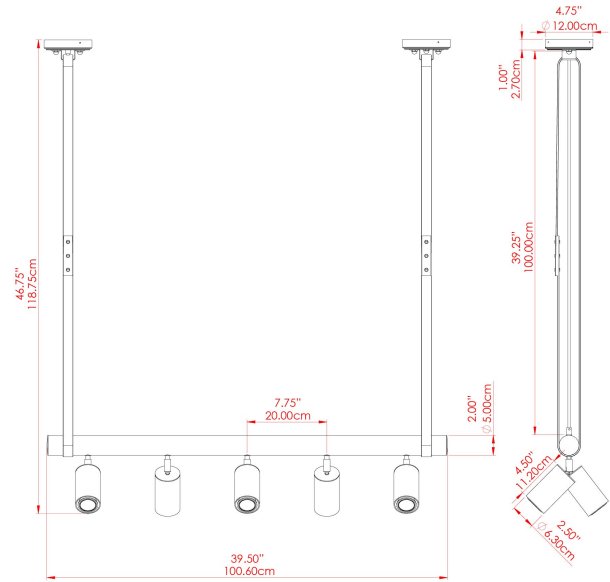

HOLMES Chandelier

MLF352PCMBKNATBRS Natural Brass