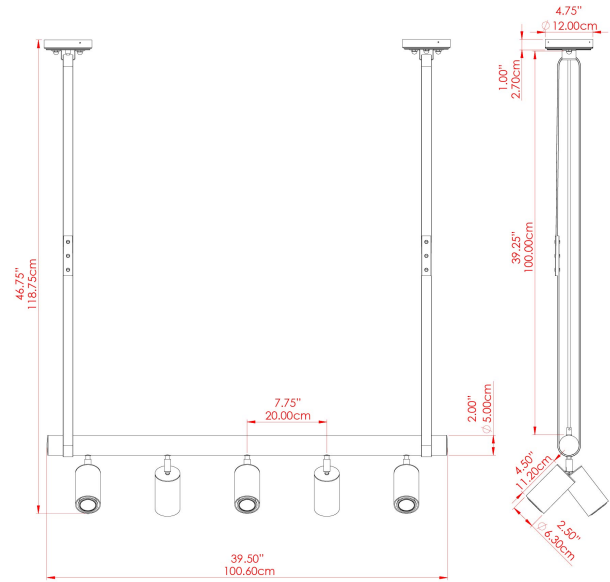

HOLMES Chandelier

MLF352PCMBK Matt Black

MATERIAL	Brass Steel Leather
HEIGHT	118.7cm
WIDTH DIAMETER	27.4cm
LENGTH PROJECTION	100cm
WEIGHT	7.3 kg
LAMPHOLDER	GU10
MAX WATTAGE	5W
VOLTAGE	220/240v
IP RATING	IP20
CLASS PROTECTION	Class I
SHADE	
FLEX BAR CHAIN LENGTH	100cm
CABLE TYPE	MLCA046 Brown Fabric Braided Cable 3 Core Round

FIXING BRACKET: MLWB17

HOLMES Chandelier

MLF352PCMBKANTBRS Antique Brass

MATERIAL	Brass Steel Leather
HEIGHT	118.7cm
WIDTH DIAMETER	27.4cm
LENGTH PROJECTION	100cm
WEIGHT	7.3 kg
LAMPHOLDER	GU10
MAX WATTAGE	5W
VOLTAGE	220/240v
IP RATING	IP20
CLASS PROTECTION	Class I
SHADE	
FLEX BAR CHAIN LENGTH	100cm
CABLE TYPE	MLCA046 Brown Fabric Braided Cable 3 Core Round

FIXING BRACKET: MLWB17

HOLMES Chandelier

MLF352PCMBKANTSLV Antique Silver

MATERIAL	Brass Steel Leather
HEIGHT	118.7cm
WIDTH DIAMETER	27.4cm
LENGTH PROJECTION	100cm
WEIGHT	7.3 kg
LAMPHOLDER	GU10
MAX WATTAGE	5W
VOLTAGE	220/240v
IP RATING	IP20
CLASS PROTECTION	Class I
SHADE	
FLEX BAR CHAIN LENGTH	100cm
CABLE TYPE	MLCA046 Brown Fabric Braided Cable 3 Core Round

FIXING BRACKET: MLWB17

HOLMES Chandelier

MLF352PCMBKNATBRS Natural Brass

MATERIAL	Brass Steel Leather
HEIGHT	118.7cm
WIDTH DIAMETER	27.4cm
LENGTH PROJECTION	100cm
WEIGHT	7.3 kg
LAMPHOLDER	GU10
MAX WATTAGE	5W
VOLTAGE	220/240v
IP RATING	IP20
CLASS PROTECTION	Class I
SHADE	
FLEX BAR CHAIN LENGTH	100cm
CABLE TYPE	MLCA046 Brown Fabric Braided Cable 3 Core Round