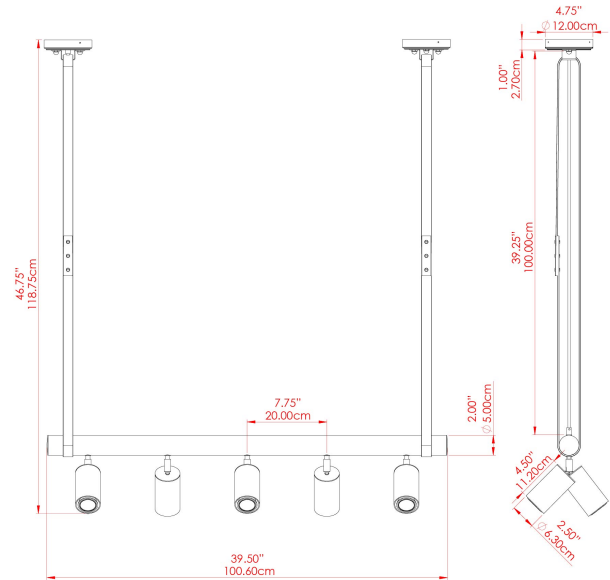

HOLMES Chandelier

MLF352PCMBK Matt Black

MATERIAL	Brass Steel Leather
HEIGHT	118.7cm
WIDTH DIAMETER	27.4cm
LENGTH PROJECTION	100cm
WEIGHT	7.3 kg
LAMPHOLDER	GU10
MAX WATTAGE	5W
VOLTAGE	220/240v
IP RATING	IP20
CLASS PROTECTION	Class I
SHADE	
FLEX BAR CHAIN LENGTH	100cm
CABLE TYPE	MLCA046 Brown Fabric Braided Cable 3 Core Round

FIXING BRACKET: MLWB17

HOLMES Chandelier

MLF352PCMBKANTBRS Antique Brass

MATERIAL	Brass Steel Leather
HEIGHT	118.7cm
WIDTH DIAMETER	27.4cm
LENGTH PROJECTION	100cm
WEIGHT	7.3 kg
LAMPHOLDER	GU10
MAX WATTAGE	5W
VOLTAGE	220/240v
IP RATING	IP20
CLASS PROTECTION	Class I
SHADE	
FLEX BAR CHAIN LENGTH	100cm
CABLE TYPE	MLCA046 Brown Fabric Braided Cable 3 Core Round

FIXING BRACKET: MLWB17

HOLMES Chandelier

MLF352PCMBKANTSLV Antique Silver

MATERIAL	Brass Steel Leather
HEIGHT	118.7cm
WIDTH DIAMETER	27.4cm
LENGTH PROJECTION	100cm
WEIGHT	7.3 kg
LAMPHOLDER	GU10
MAX WATTAGE	5W
VOLTAGE	220/240v
IP RATING	IP20
CLASS PROTECTION	Class I
SHADE	
FLEX BAR CHAIN LENGTH	100cm
CABLE TYPE	MLCA046 Brown Fabric Braided Cable 3 Core Round

FIXING BRACKET: MLWB17

HOLMES Chandelier

MLF352PCMBKNATBRS Natural Brass

MATERIAL	Brass Steel Leather
HEIGHT	118.7cm
WIDTH DIAMETER	27.4cm
LENGTH PROJECTION	100cm
WEIGHT	7.3 kg
LAMPHOLDER	GU10
MAX WATTAGE	5W
VOLTAGE	220/240v
IP RATING	IP20
CLASS PROTECTION	Class I
SHADE	
FLEX BAR CHAIN LENGTH	100cm
CABLE TYPE	MLCA046 Brown Fabric Braided Cable 3 Core Round