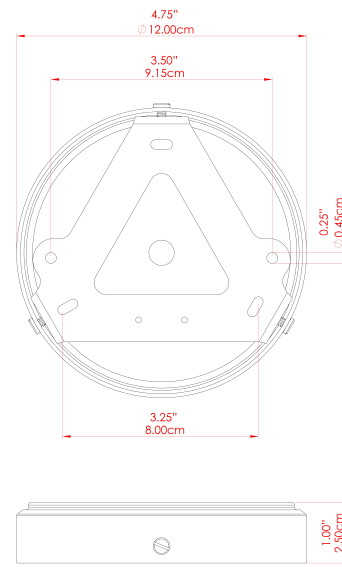

FIXING BRACKET: MLWB17