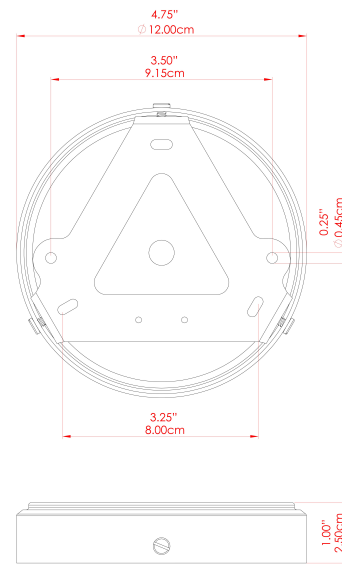

FIXING BRACKET: MLWB17

WWW.MULLANLIGHTING.COM

Product Notes:

1) Bulbs not included. 2) Dimensions do not include bulbs. 3) All products are individually made-to-order and therefore may differ slightly within manufacturing tolerances. 4) Cable / chain can be shortened during installation. Longer cable / chain lengths available on request. 5) Additional colour finishes may be available on request. 6) Refer to our website for a full list of terms and conditions.