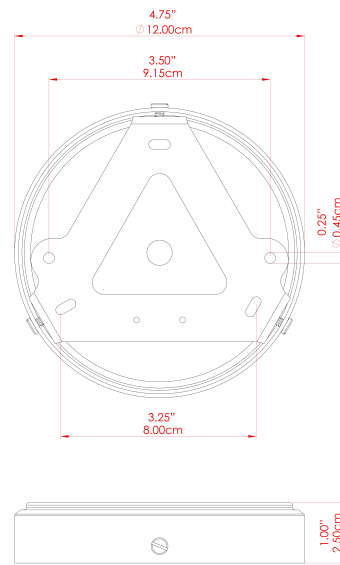

SALVADOR Chandelier

MLF349ANTSLV Antique Silver

MATERIAL	Brass
HEIGHT	92.5cm
WIDTH DIAMETER	n/a
LENGTH PROJECTION	120cm
WEIGHT	3 kg
LAMPHOLDER	E27
MAX WATTAGE	40W
VOLTAGE	220/240v
IP RATING	IP20
CLASS PROTECTION	Class I
SHADE	MLSH015
FLEX BAR CHAIN LENGTH	100cm
CABLE TYPE	-

SALVADOR Chandelier

MLF349PCMBK Matt Black

MATERIAL	Brass
HEIGHT	92.5cm
WIDTH DIAMETER	n/a
LENGTH PROJECTION	120cm
WEIGHT	3 kg
LAMPHOLDER	E27
MAX WATTAGE	40W
VOLTAGE	220/240v
IP RATING	IP20
CLASS PROTECTION	Class I
SHADE	MLSH015
FLEX BAR CHAIN LENGTH	100cm
CABLE TYPE	-

SALVADOR Chandelier

MLF349POLBRS Polished Brass

MATERIAL	Brass
HEIGHT	92.5cm
WIDTH DIAMETER	n/a
LENGTH PROJECTION	120cm
WEIGHT	3 kg
LAMPHOLDER	E27
MAX WATTAGE	40W
VOLTAGE	220/240v
IP RATING	IP20
CLASS PROTECTION	Class I
SHADE	MLSH015
FLEX BAR CHAIN LENGTH	100cm
CABLE TYPE	-

FIXING BRACKET: MLWB17

SALVADOR Chandelier

MLF349SATBRS Satin Brass

MATERIAL	Brass
HEIGHT	92.5cm
WIDTH DIAMETER	n/a
LENGTH PROJECTION	120cm
WEIGHT	3 kg
LAMPHOLDER	E27
MAX WATTAGE	40W
VOLTAGE	220/240v
IP RATING	IP20
CLASS PROTECTION	Class I
SHADE	MLSH015
FLEX BAR CHAIN LENGTH	100cm
CABLE TYPE	-