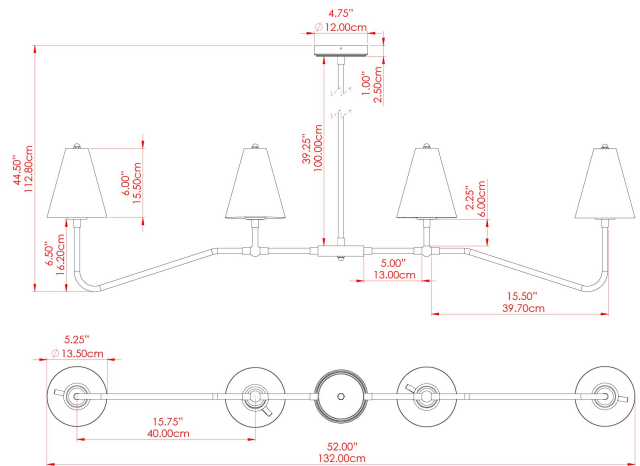

SALVADOR Chandelier

MLF349ANTBRS Antique Brass

MATERIAL	Brass
HEIGHT	92.5cm
WIDTH DIAMETER	n/a
LENGTH PROJECTION	120cm
WEIGHT	3 kg
LAMPHOLDER	E27
MAX WATTAGE	40W
VOLTAGE	220/240v
IP RATING	IP20
CLASS PROTECTION	Class I
SHADE	MLSH015
FLEX BAR CHAIN LENGTH	100cm
CABLE TYPE	-

SALVADOR Chandelier

MLF349PCMBK Matt Black

MATERIAL	Brass
HEIGHT	92.5cm
WIDTH DIAMETER	n/a
LENGTH PROJECTION	120cm
WEIGHT	3 kg
LAMPHOLDER	E27
MAX WATTAGE	40W
VOLTAGE	220/240v
IP RATING	IP20
CLASS PROTECTION	Class I
SHADE	MLSH015
FLEX BAR CHAIN LENGTH	100cm
CABLE TYPE	-

SALVADOR Chandelier

MLF349POLBRS Polished Brass

MATERIAL	Brass
HEIGHT	92.5cm
WIDTH DIAMETER	n/a
LENGTH PROJECTION	120cm
WEIGHT	3 kg
LAMPHOLDER	E27
MAX WATTAGE	40W
VOLTAGE	220/240v
IP RATING	IP20
CLASS PROTECTION	Class I
SHADE	MLSH015
FLEX BAR CHAIN LENGTH	100cm
CABLE TYPE	-

FIXING BRACKET: MLWB17

SALVADOR Chandelier

MLF349SATBRS Satin Brass

MATERIAL	Brass
HEIGHT	92.5cm
WIDTH DIAMETER	n/a
LENGTH PROJECTION	120cm
WEIGHT	3 kg
LAMPHOLDER	E27
MAX WATTAGE	40W
VOLTAGE	220/240v
IP RATING	IP20
CLASS PROTECTION	Class I
SHADE	MLSH015
FLEX BAR CHAIN LENGTH	100cm
CABLE TYPE	-