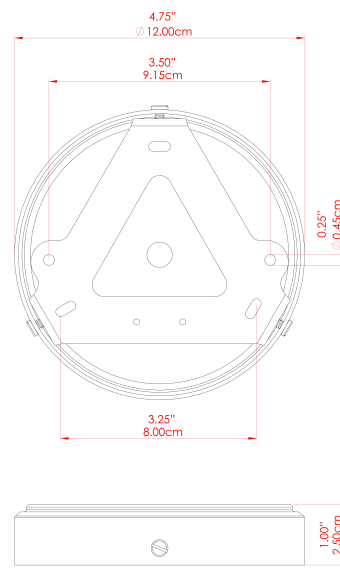

FIXING BRACKET: MLWB17

WWW.MULLANLIGHTING.COM

Product Notes:

1) Bulbs not included. 2) Dimensions do not include bulbs. 3) All products are individually made-to-order and therefore may differ slightly within manufacturing tolerances. 4) Cable / chain can be shortened during installation. Longer cable / chain lengths available on request. 5) Additional colour finishes may be available on request. 6) Refer to our website for a full list of terms and conditions.