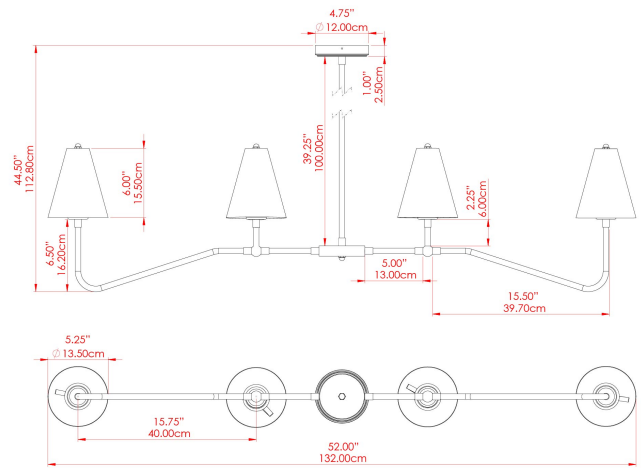

SALVADOR Chandelier

MLF349ANTBRS Antique Brass

MATERIAL	Brass
HEIGHT	92.5cm
WIDTH | DIAMETER	n/a
LENGTH | PROJECTION	120cm
WEIGHT	3 kg
LAMPHOLDER	E27
MAX WATTAGE	40W
VOLTAGE	220/240v
IP RATING	IP20
CLASS PROTECTION	Class I
SHADE	MLSH015
FLEX | BAR | CHAIN LENGTH	100cm
CABLE TYPE	- |