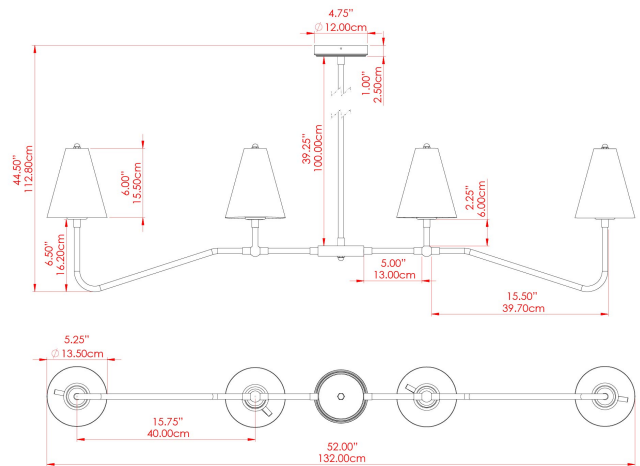

SALVADOR Chandelier

MLF349ANTSLV Antique Silver

MATERIAL	Brass
HEIGHT	92.5cm
WIDTH | DIAMETER	n/a
LENGTH | PROJECTION	120cm
WEIGHT	3 kg
LAMPHOLDER	E27
MAX WATTAGE	40W
VOLTAGE	220/240v
IP RATING	IP20
CLASS PROTECTION	Class I
SHADE	MLSH015
FLEX | BAR | CHAIN LENGTH	100cm
CABLE TYPE	- |