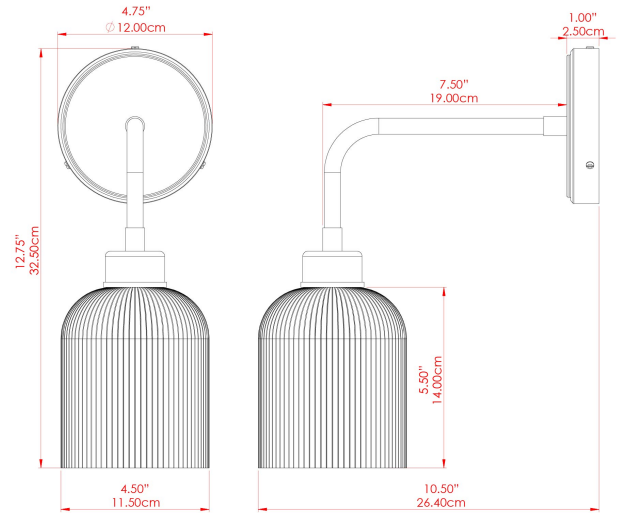

OSIER Ceramic Wall Light

MLCMWL043ANTSLV Antique Silver

ANTIQUe SILVER

MATERIAL	Brass Ceramic
HEIGHT	31cm
WIDTH DIAMETER	12cm
LENGTH PROJECTION	26cm
WEIGHT	1.3 kg
LAMPHOLDER	E27
MAX WATTAGE	40W
VOLTAGE	220/240v
IP RATING	IP20
CLASS PROTECTION	Class I
SHADE	MLCS076
FLEX BAR CHAIN LENGTH	n/a
CABLE TYPE	-

OSIER Ceramic Wall Light

MLCMWL043PCMBK Matt Black

MATERIAL	Brass Ceramic
HEIGHT	31cm
WIDTH DIAMETER	12cm
LENGTH PROJECTION	26cm
WEIGHT	1.3 kg
LAMPHOLDER	E27
MAX WATTAGE	40W
VOLTAGE	220/240v
IP RATING	IP20
CLASS PROTECTION	Class I
SHADE	MLCS076
FLEX BAR CHAIN LENGTH	n/a
CABLE TYPE	-

OSIER Ceramic Wall Light

MLCMWL043POLBRS Polished Brass

MATERIAL	Brass Ceramic
HEIGHT	31cm
WIDTH DIAMETER	12cm
LENGTH PROJECTION	26cm
WEIGHT	1.3 kg
LAMPHOLDER	E27
MAX WATTAGE	40W
VOLTAGE	220/240v
IP RATING	IP20
CLASS PROTECTION	Class I
SHADE	MLCS0076
FLEX BAR CHAIN LENGTH	n/a
CABLE TYPE	-

FIXING BRACKET: MLWB17 | Polished Brass

OSIER Ceramic Wall Light

MLCMWL043SATBRS Satin Brass

MATERIAL	Brass Ceramic
HEIGHT	31cm
WIDTH DIAMETER	12cm
LENGTH PROJECTION	26cm
WEIGHT	1.3 kg
LAMPHOLDER	E27
MAX WATTAGE	40W
VOLTAGE	220/240v
IP RATING	IP20
CLASS PROTECTION	Class I
SHADE	MLCS076
FLEX BAR CHAIN LENGTH	n/a
CABLE TYPE	-