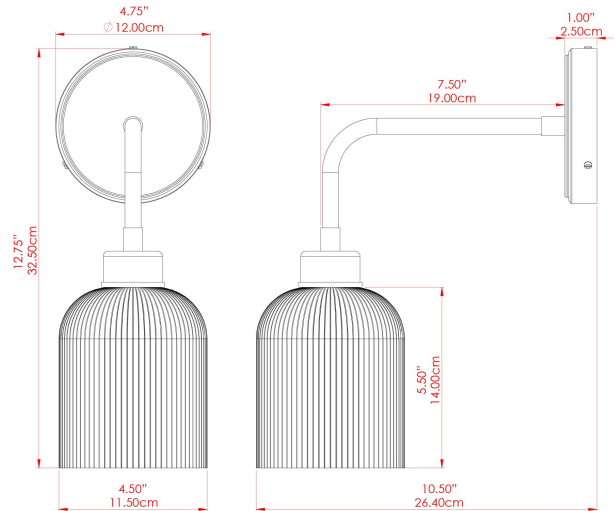

OSIER Ceramic Wall Light

MLCMWL043PCMBK Matt Black

MATERIAL	Brass Ceramic
HEIGHT	31cm
WIDTH DIAMETER	12cm
LENGTH PROJECTION	26cm
WEIGHT	1.3 kg
LAMPHOLDER	E27
MAX WATTAGE	40W
VOLTAGE	220/240v
IP RATING	IP20
CLASS PROTECTION	Class I
SHADE	MLCS076
FLEX BAR CHAIN LENGTH	n/a
CABLE TYPE	-

FIXING BRACKET: MLWB17

Product Notes:
 1) Bulbs not included. 2) Dimensions do not include bulbs. 3) All products are individually made-to-order and therefore may differ slightly within manufacturing tolerances. 4) Cable / chain can be shortened during installation. Longer cable / chain lengths available on request. 5) Additional colour finishes may be available on request. 6) Refer to our website for a full list of terms and conditions.

OSIER Ceramic Wall Light

MLCMWL043POLBRS Polished Brass

MATERIAL	Brass Ceramic
HEIGHT	31cm
WIDTH DIAMETER	12cm
LENGTH PROJECTION	26cm
WEIGHT	1.3 kg
LAMPHOLDER	E27
MAX WATTAGE	40W
VOLTAGE	220/240v
IP RATING	IP20
CLASS PROTECTION	Class I
SHADE	MLCS0076
FLEX BAR CHAIN LENGTH	n/a
CABLE TYPE	-

FIXING BRACKET: MLWB17 | Polished Brass

OSIER Ceramic Wall Light

MLCMWL043SATBRS Satin Brass

MATERIAL	Brass Ceramic
HEIGHT	31cm
WIDTH DIAMETER	12cm
LENGTH PROJECTION	26cm
WEIGHT	1.3 kg
LAMPHOLDER	E27
MAX WATTAGE	40W
VOLTAGE	220/240v
IP RATING	IP20
CLASS PROTECTION	Class I
SHADE	MLCS076
FLEX BAR CHAIN LENGTH	n/a
CABLE TYPE	-