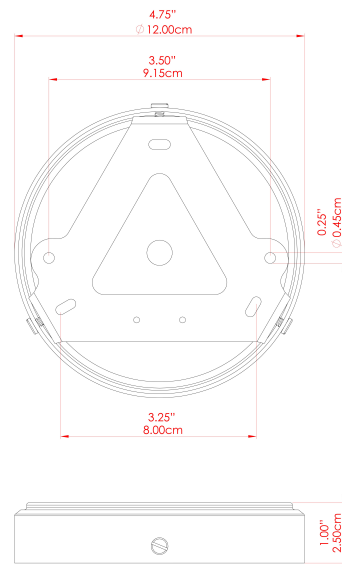

FIXING BRACKET: MLWB17

Product Notes:
1) Bulbs not included. 2) Dimensions do not include bulbs. 3) All products are individually made-to-order and therefore may differ slightly within manufacturing tolerances. 4) Cable / chain can be shortened during installation. Longer cable / chain lengths available on request. 5) Additional colour finishes may be available on request. 6) Refer to our website for a full list of terms and conditions.