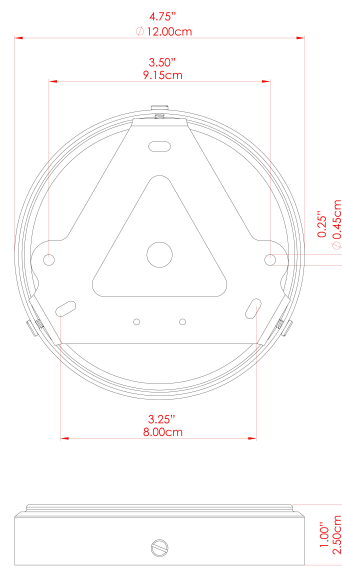

FIXING BRACKET: MLWB17| Antique Brass

WWW.MULLANLIGHTING.COM

Product Notes:

1) Bulbs not included. 2) Dimensions do not include bulbs. 3) All products are individually made-to-order and therefore may differ slightly within manufacturing tolerances. 4) Cable / chain can be shortened during installation. Longer cable / chain lengths available on request. 5) Additional colour finishes may be available on request. 6) Refer to our website for a full list of terms and conditions.