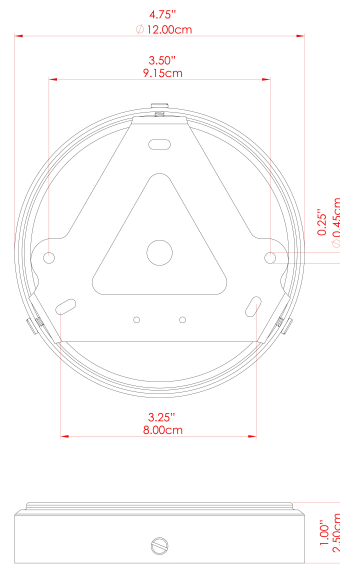

FIXING BRACKET: MLWB17| Antique Silver

Product Notes:
1) Bulbs not included. 2) Dimensions do not include bulbs. 3) All products are individually made-to-order and therefore may differ slightly within manufacturing tolerances. 4) Cable / chain can be shortened during installation. Longer cable / chain lengths available on request. 5) Additional colour finishes may be available on request. 6) Refer to our website for a full list of terms and conditions.