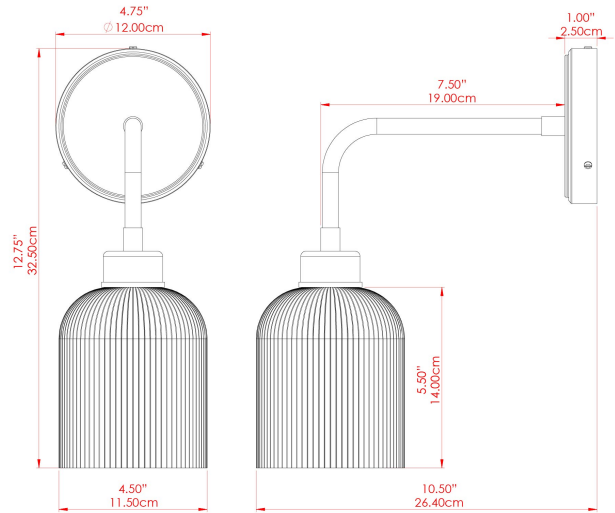

OSIER Ceramic Wall Light

MLCMWL043ANTBRS Antique Brass

MATERIAL	Brass Ceramic
HEIGHT	31cm
WIDTH DIAMETER	12cm
LENGTH PROJECTION	26cm
WEIGHT	1.3 kg
LAMPHOLDER	E27
MAX WATTAGE	40W
VOLTAGE	220/240v
IP RATING	IP20
CLASS PROTECTION	Class I
SHADE	MLCS076
FLEX BAR CHAIN LENGTH	n/a
CABLE TYPE	-

OSIER Ceramic Wall Light

MLCMWL043ANTSLV Antique Silver

ANTIQUe SILVER

MATERIAL	Brass Ceramic
HEIGHT	31cm
WIDTH DIAMETER	12cm
LENGTH PROJECTION	26cm
WEIGHT	1.3 kg
LAMPHOLDER	E27
MAX WATTAGE	40W
VOLTAGE	220/240v
IP RATING	IP20
CLASS PROTECTION	Class I
SHADE	MLCS076
FLEX BAR CHAIN LENGTH	n/a
CABLE TYPE	-

OSIER Ceramic Wall Light

MLCMWL043PCMBK Matt Black

MATERIAL	Brass Ceramic
HEIGHT	31cm
WIDTH DIAMETER	12cm
LENGTH PROJECTION	26cm
WEIGHT	1.3 kg
LAMPHOLDER	E27
MAX WATTAGE	40W
VOLTAGE	220/240v
IP RATING	IP20
CLASS PROTECTION	Class I
SHADE	MLCS076
FLEX BAR CHAIN LENGTH	n/a
CABLE TYPE	-

OSIER Ceramic Wall Light

MLCMWL043POLBRS Polished Brass

MATERIAL	Brass Ceramic
HEIGHT	31cm
WIDTH DIAMETER	12cm
LENGTH PROJECTION	26cm
WEIGHT	1.3 kg
LAMPHOLDER	E27
MAX WATTAGE	40W
VOLTAGE	220/240v
IP RATING	IP20
CLASS PROTECTION	Class I
SHADE	MLCS0076
FLEX BAR CHAIN LENGTH	n/a
CABLE TYPE	-