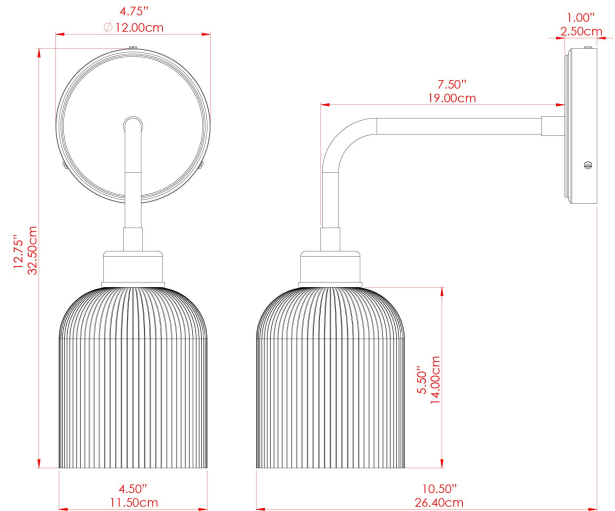

OSIER Ceramic Wall Light

MLCMWL043ANTBRS Antique Brass

MATERIAL	Brass Ceramic
HEIGHT	31cm
WIDTH DIAMETER	12cm
LENGTH PROJECTION	26cm
WEIGHT	1.3 kg
LAMPHOLDER	E27
MAX WATTAGE	40W
VOLTAGE	220/240v
IP RATING	IP20
CLASS PROTECTION	Class I
SHADE	MLCS076
FLEX BAR CHAIN LENGTH	n/a
CABLE TYPE	-

OSIER Ceramic Wall Light

MLCMWL043ANTSLV Antique Silver

ANTIQUe SILVER

MATERIAL	Brass Ceramic
HEIGHT	31cm
WIDTH DIAMETER	12cm
LENGTH PROJECTION	26cm
WEIGHT	1.3 kg
LAMPHOLDER	E27
MAX WATTAGE	40W
VOLTAGE	220/240v
IP RATING	IP20
CLASS PROTECTION	Class I
SHADE	MLCS076
FLEX BAR CHAIN LENGTH	n/a
CABLE TYPE	-

OSIER Ceramic Wall Light

MLCMWL043PCMBK Matt Black

MATERIAL	Brass Ceramic
HEIGHT	31cm
WIDTH DIAMETER	12cm
LENGTH PROJECTION	26cm
WEIGHT	1.3 kg
LAMPHOLDER	E27
MAX WATTAGE	40W
VOLTAGE	220/240v
IP RATING	IP20
CLASS PROTECTION	Class I
SHADE	MLCS076
FLEX BAR CHAIN LENGTH	n/a
CABLE TYPE	-

OSIER Ceramic Wall Light

MLCMWL043POLBRS Polished Brass

MATERIAL	Brass Ceramic
HEIGHT	31cm
WIDTH DIAMETER	12cm
LENGTH PROJECTION	26cm
WEIGHT	1.3 kg
LAMPHOLDER	E27
MAX WATTAGE	40W
VOLTAGE	220/240v
IP RATING	IP20
CLASS PROTECTION	Class I
SHADE	MLCS0076
FLEX BAR CHAIN LENGTH	n/a
CABLE TYPE	-