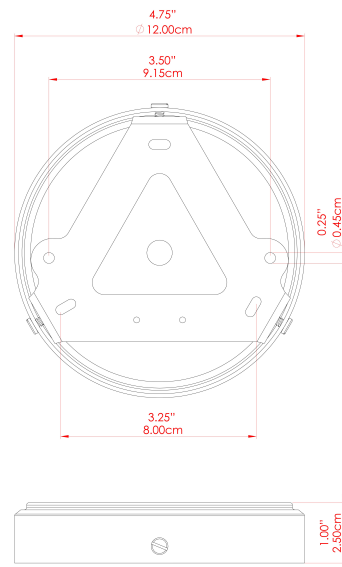

OSIER Ceramic Wall Light

MLCMWL043ANTSLV Antique Silver

ANTIQUe SILVER

MATERIAL	Brass Ceramic
HEIGHT	31cm
WIDTH DIAMETER	12cm
LENGTH PROJECTION	26cm
WEIGHT	1.3 kg
LAMPHOLDER	E27
MAX WATTAGE	40W
VOLTAGE	220/240v
IP RATING	IP20
CLASS PROTECTION	Class I
SHADE	MLCS076
FLEX BAR CHAIN LENGTH	n/a
CABLE TYPE	-

OSIER Ceramic Wall Light

MLCMWL043PCMBK Matt Black

MATERIAL	Brass Ceramic
HEIGHT	31cm
WIDTH DIAMETER	12cm
LENGTH PROJECTION	26cm
WEIGHT	1.3 kg
LAMPHOLDER	E27
MAX WATTAGE	40W
VOLTAGE	220/240v
IP RATING	IP20
CLASS PROTECTION	Class I
SHADE	MLCS076
FLEX BAR CHAIN LENGTH	n/a
CABLE TYPE	-

OSIER Ceramic Wall Light

MLCMWL043POLBRS Polished Brass

MATERIAL	Brass Ceramic
HEIGHT	31cm
WIDTH DIAMETER	12cm
LENGTH PROJECTION	26cm
WEIGHT	1.3 kg
LAMPHOLDER	E27
MAX WATTAGE	40W
VOLTAGE	220/240v
IP RATING	IP20
CLASS PROTECTION	Class I
SHADE	MLCS0076
FLEX BAR CHAIN LENGTH	n/a
CABLE TYPE	-

FIXING BRACKET: MLWB17 | Polished Brass

OSIER Ceramic Wall Light

MLCMWL043SATBRS Satin Brass

MATERIAL	Brass Ceramic
HEIGHT	31cm
WIDTH DIAMETER	12cm
LENGTH PROJECTION	26cm
WEIGHT	1.3 kg
LAMPHOLDER	E27
MAX WATTAGE	40W
VOLTAGE	220/240v
IP RATING	IP20
CLASS PROTECTION	Class I
SHADE	MLCS076
FLEX BAR CHAIN LENGTH	n/a
CABLE TYPE	-