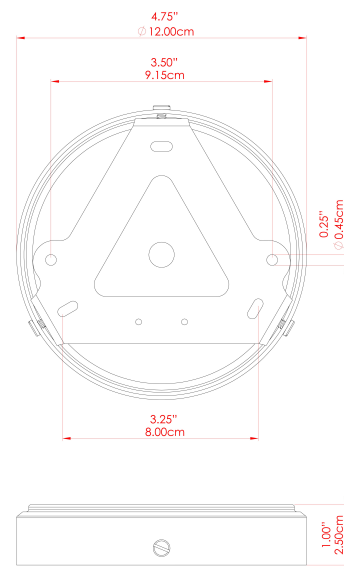

FIXING BRACKET: MLWB17 | Satin Brass

WWW.MULLANLIGHTING.COM

Product Notes:

1) Bulbs not included. 2) Dimensions do not include bulbs. 3) All products are individually made-to-order and therefore may differ slightly within manufacturing tolerances. 4) Cable / chain can be shortened during installation. Longer cable / chain lengths available on request. 5) Additional colour finishes may be available on request. 6) Refer to our website for a full list of terms and conditions.