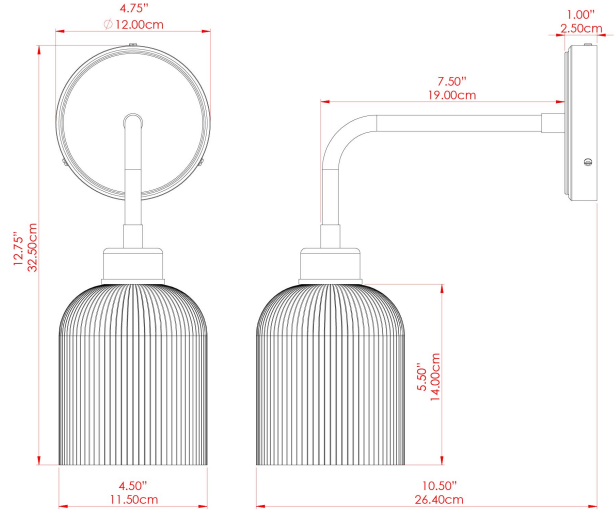

OSIER Ceramic Wall Light

MLCMWL043ANTBRS Antique Brass

MATERIAL	Brass Ceramic
HEIGHT	31cm
WIDTH DIAMETER	12cm
LENGTH PROJECTION	26cm
WEIGHT	1.3 kg
LAMPHOLDER	E27
MAX WATTAGE	40W
VOLTAGE	220/240v
IP RATING	IP20
CLASS PROTECTION	Class I
SHADE	MLCS076
FLEX BAR CHAIN LENGTH	n/a
CABLE TYPE	-

OSIER Ceramic Wall Light

MLCMWL043ANTSLV Antique Silver

ANTIQUe SILVER

MATERIAL	Brass Ceramic
HEIGHT	31cm
WIDTH DIAMETER	12cm
LENGTH PROJECTION	26cm
WEIGHT	1.3 kg
LAMPHOLDER	E27
MAX WATTAGE	40W
VOLTAGE	220/240v
IP RATING	IP20
CLASS PROTECTION	Class I
SHADE	MLCS076
FLEX BAR CHAIN LENGTH	n/a
CABLE TYPE	-

OSIER Ceramic Wall Light

MLCMWL043PCMBK Matt Black

MATERIAL	Brass Ceramic
HEIGHT	31cm
WIDTH DIAMETER	12cm
LENGTH PROJECTION	26cm
WEIGHT	1.3 kg
LAMPHOLDER	E27
MAX WATTAGE	40W
VOLTAGE	220/240v
IP RATING	IP20
CLASS PROTECTION	Class I
SHADE	MLCS076
FLEX BAR CHAIN LENGTH	n/a
CABLE TYPE	-

OSIER Ceramic Wall Light

MLCMWL043POLBRS Polished Brass

MATERIAL	Brass Ceramic
HEIGHT	31cm
WIDTH DIAMETER	12cm
LENGTH PROJECTION	26cm
WEIGHT	1.3 kg
LAMPHOLDER	E27
MAX WATTAGE	40W
VOLTAGE	220/240v
IP RATING	IP20
CLASS PROTECTION	Class I
SHADE	MLCS0076
FLEX BAR CHAIN LENGTH	n/a
CABLE TYPE	-