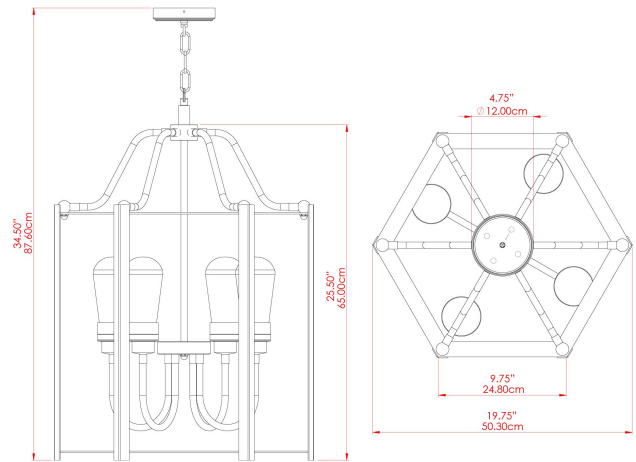

MATERIAL	Brass | Steel
HEIGHT	72cm
WIDTH | DIAMETER	43.7cm
LENGTH | PROJECTION	n/a
WEIGHT	8.5 kg
LAMPHOLDER	E27
MAX WATTAGE	6.5W
VOLTAGE	220/240v
IP RATING	IP65
CLASS PROTECTION	Class I
SHADE	GL186
FLEX | BAR | CHAIN LENGTH	100cm
CABLE TYPE	MLOCA002 | Black Fabric Braided Outdoor Rubber Cable | 2 Core Round

FIXING BRACKET: MLWB17