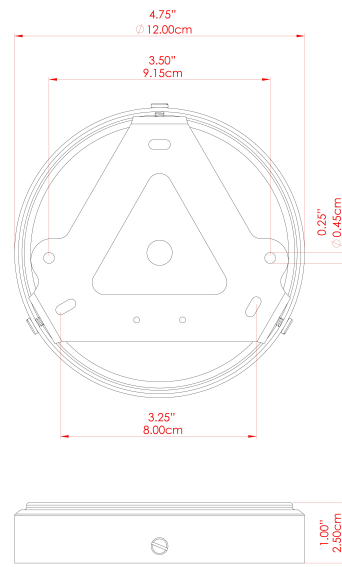

FIXING BRACKET: MLWB17