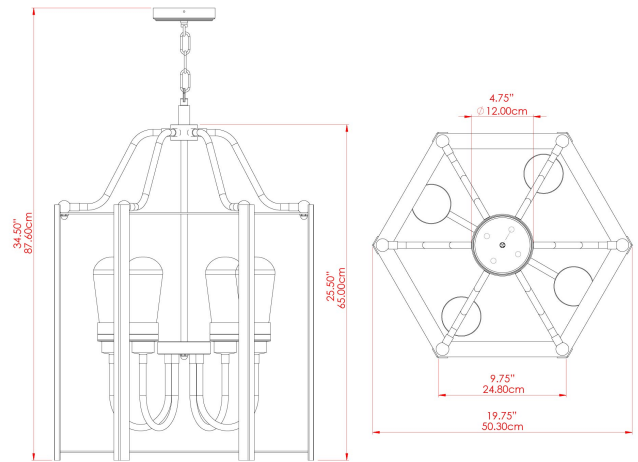

MATERIAL	Brass Steel
HEIGHT	65cm
WIDTH DIAMETER	43cm
LENGTH PROJECTION	n/a
WEIGHT	8.5 kg
LAMPHOLDER	E27
MAX WATTAGE	6.5W
VOLTAGE	220/240v
IP RATING	IP65
CLASS PROTECTION	Class I
SHADE	GLWP01
FLEX BAR CHAIN LENGTH	100cm
CABLE TYPE	MLOCA001 Brown Fabric Braided Outdoor Rubber Cable 2 Core Round

FIXING BRACKET: MLWB17

MATERIAL	Brass Steel
HEIGHT	65cm
WIDTH DIAMETER	43cm
LENGTH PROJECTION	n/a
WEIGHT	8.5 kg
LAMPHOLDER	E27
MAX WATTAGE	6.5W
VOLTAGE	220/240v
IP RATING	IP65
CLASS PROTECTION	Class I
SHADE	GL187
FLEX BAR CHAIN LENGTH	100cm
CABLE TYPE	MLOCA001 Brown Fabric Braided Outdoor Rubber Cable 2 Core Round

FIXING BRACKET: MLWB17

MATERIAL	Brass Steel
HEIGHT	65cm
WIDTH DIAMETER	43cm
LENGTH PROJECTION	n/a
WEIGHT	8.5 kg
LAMPHOLDER	E27
MAX WATTAGE	6.5W
VOLTAGE	220/240v
IP RATING	IP65
CLASS PROTECTION	Class I
SHADE	GL191
FLEX BAR CHAIN LENGTH	100cm
CABLE TYPE	MLOCA001 Brown Fabric Braided Outdoor Rubber Cable 2 Core Round

FIXING BRACKET: MLWB17

MATERIAL	Brass Steel
HEIGHT	65cm
WIDTH DIAMETER	43cm
LENGTH PROJECTION	n/a
WEIGHT	8.5 kg
LAMPHOLDER	E27
MAX WATTAGE	6.5W
VOLTAGE	220/240v
IP RATING	IP65
CLASS PROTECTION	Class I
SHADE	GL188
FLEX BAR CHAIN LENGTH	100cm
CABLE TYPE	MLOCA001 Brown Fabric Braided Outdoor Rubber Cable 2 Core Round