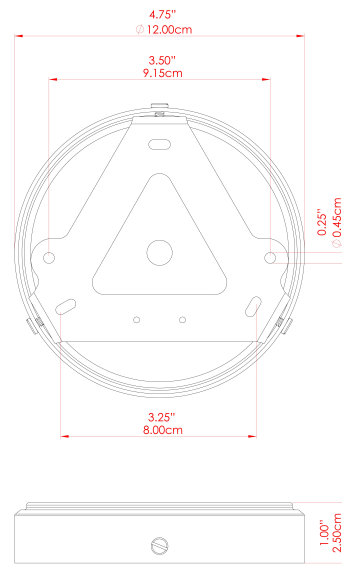

MATERIAL	Brass Steel
HEIGHT	65cm
WIDTH DIAMETER	43cm
LENGTH PROJECTION	n/a
WEIGHT	8.5 kg
LAMPHOLDER	E27
MAX WATTAGE	6.5W
VOLTAGE	220/240v
IP RATING	IP65
CLASS PROTECTION	Class I
SHADE	GLWP01
FLEX BAR CHAIN LENGTH	100cm
CABLE TYPE	MLOCA001 Brown Fabric Braided Outdoor Rubber Cable 2 Core Round

MATERIAL	Brass Steel
HEIGHT	72cm
WIDTH DIAMETER	43.7cm
LENGTH PROJECTION	n/a
WEIGHT	8.5 kg
LAMPHOLDER	E27
MAX WATTAGE	6.5W
VOLTAGE	220/240v
IP RATING	IP65
CLASS PROTECTION	Class I
SHADE	GL189
FLEX BAR CHAIN LENGTH	100cm
CABLE TYPE	MLOCA002 Black Fabric Braided Outdoor Rubber Cable 2 Core Round

MATERIAL	Brass Steel
HEIGHT	72cm
WIDTH DIAMETER	43.7cm
LENGTH PROJECTION	n/a
WEIGHT	8.5 kg
LAMPHOLDER	E27
MAX WATTAGE	6.5W
VOLTAGE	220/240v
IP RATING	IP65
CLASS PROTECTION	Class I
SHADE	GL186
FLEX BAR CHAIN LENGTH	100cm
CABLE TYPE	MLOCA002 Black Fabric Braided Outdoor Rubber Cable 2 Core Round

FIXING BRACKET: MLWB17

MATERIAL	Brass Steel
HEIGHT	65cm
WIDTH DIAMETER	43cm
LENGTH PROJECTION	n/a
WEIGHT	8.5 kg
LAMPHOLDER	E27
MAX WATTAGE	6.5W
VOLTAGE	220/240v
IP RATING	IP65
CLASS PROTECTION	Class I
SHADE	GLWP02
FLEX BAR CHAIN LENGTH	100cm
CABLE TYPE	MLOCA002 Black Fabric Braided Outdoor Rubber Cable 2 Core Round