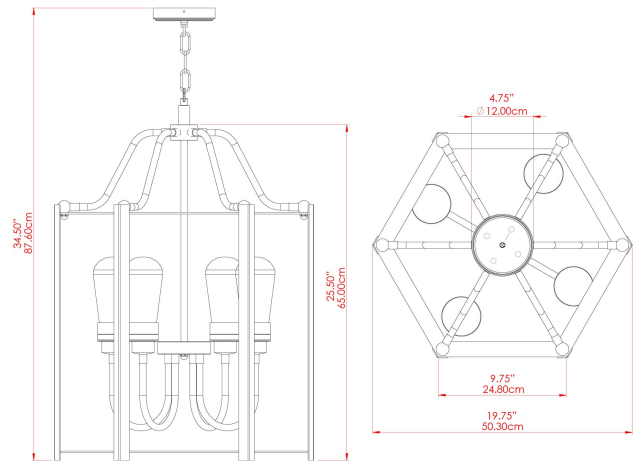

MATERIAL	Brass | Steel
HEIGHT	65cm
WIDTH | DIAMETER	43cm
LENGTH | PROJECTION	n/a
WEIGHT	8.5 kg
LAMPHOLDER	E27
MAX WATTAGE	6.5W
VOLTAGE	220/240v
IP RATING	IP65
CLASS PROTECTION	Class I
SHADE	GLWP02
FLEX | BAR | CHAIN LENGTH	100cm
CABLE TYPE	MLOCA002 | Black Fabric Braided Outdoor Rubber Cable | 2 Core Round