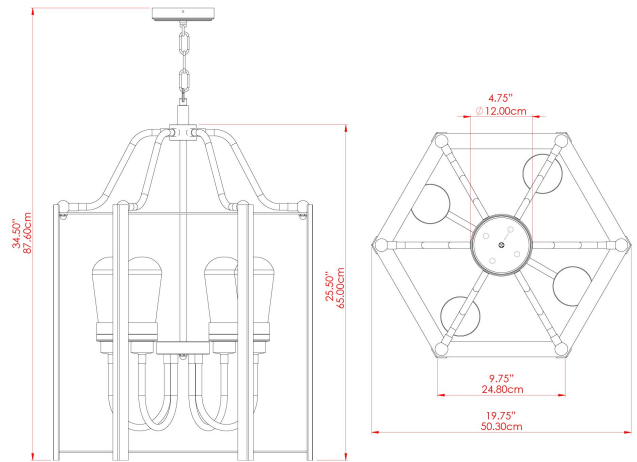

MATERIAL	Brass Steel
HEIGHT	65cm
WIDTH DIAMETER	43cm
LENGTH PROJECTION	n/a
WEIGHT	8.5 kg
LAMPHOLDER	E27
MAX WATTAGE	6.5W
VOLTAGE	220/240v
IP RATING	IP65
CLASS PROTECTION	Class I
SHADE	GLWP01
FLEX BAR CHAIN LENGTH	100cm
CABLE TYPE	MLOCA001 Brown Fabric Braided Outdoor Rubber Cable 2 Core Round

MATERIAL	Brass Steel
HEIGHT	72cm
WIDTH DIAMETER	43.7cm
LENGTH PROJECTION	n/a
WEIGHT	8.5 kg
LAMPHOLDER	E27
MAX WATTAGE	6.5W
VOLTAGE	220/240v
IP RATING	IP65
CLASS PROTECTION	Class I
SHADE	GL186
FLEX BAR CHAIN LENGTH	100cm
CABLE TYPE	MLOCA002 Black Fabric Braided Outdoor Rubber Cable 2 Core Round

FIXING BRACKET: MLWB17

WWW.MULLANLIGHTING.COM

Product Notes:

1) Bulbs not included. 2) Dimensions do not include bulbs. 3) All products are individually made-to-order and therefore may differ slightly within manufacturing tolerances. 4) Cable / chain can be shortened during installation. Longer cable / chain lengths available on request. 5) Additional colour finishes may be available on request. 6) Refer to our website for a full list of terms and conditions.

MATERIAL	Brass Steel
HEIGHT	72cm
WIDTH DIAMETER	43.7cm
LENGTH PROJECTION	n/a
WEIGHT	8.5 kg
LAMPHOLDER	E27
MAX WATTAGE	6.5W
VOLTAGE	220/240v
IP RATING	IP65
CLASS PROTECTION	Class I
SHADE	GL187
FLEX BAR CHAIN LENGTH	100cm
CABLE TYPE	MLOCA002 Black Fabric Braided Outdoor Rubber Cable 2 Core Round