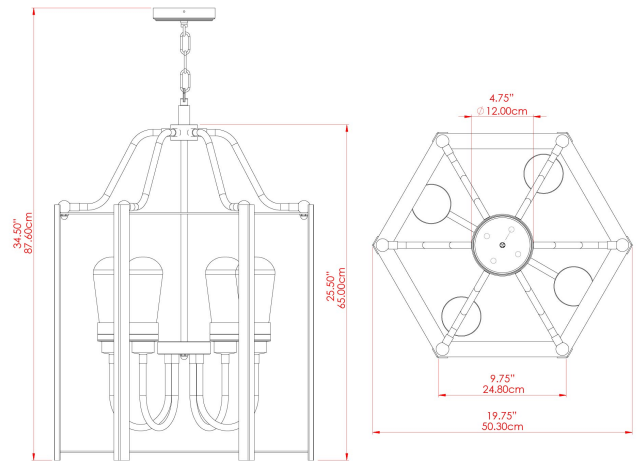

MATERIAL	Brass Steel
HEIGHT	65cm
WIDTH DIAMETER	43cm
LENGTH PROJECTION	n/a
WEIGHT	8.5 kg
LAMPHOLDER	E27
MAX WATTAGE	6.5W
VOLTAGE	220/240v
IP RATING	IP65
CLASS PROTECTION	Class I
SHADE	GLWP01
FLEX BAR CHAIN LENGTH	100cm
CABLE TYPE	MLOCA001 Brown Fabric Braided Outdoor Rubber Cable 2 Core Round

FIXING BRACKET: MLWB17

MATERIAL	Brass Steel
HEIGHT	65cm
WIDTH DIAMETER	43cm
LENGTH PROJECTION	n/a
WEIGHT	8.5 kg
LAMPHOLDER	E27
MAX WATTAGE	6.5W
VOLTAGE	220/240v
IP RATING	IP65
CLASS PROTECTION	Class I
SHADE	GL189
FLEX BAR CHAIN LENGTH	100cm
CABLE TYPE	MLOCA001 Brown Fabric Braided Outdoor Rubber Cable 2 Core Round

FIXING BRACKET: MLWB17

MATERIAL	Brass Steel
HEIGHT	65cm
WIDTH DIAMETER	43cm
LENGTH PROJECTION	n/a
WEIGHT	8.5 kg
LAMPHOLDER	E27
MAX WATTAGE	6.5W
VOLTAGE	220/240v
IP RATING	IP65
CLASS PROTECTION	Class I
SHADE	GL186
FLEX BAR CHAIN LENGTH	100cm
CABLE TYPE	MLOCA001 Brown Fabric Braided Outdoor Rubber Cable 2 Core Round

FIXING BRACKET: MLWB17

MATERIAL	Brass Steel
HEIGHT	65cm
WIDTH DIAMETER	43cm
LENGTH PROJECTION	n/a
WEIGHT	8.5 kg
LAMPHOLDER	E27
MAX WATTAGE	6.5W
VOLTAGE	220/240v
IP RATING	IP65
CLASS PROTECTION	Class I
SHADE	GLWP02
FLEX BAR CHAIN LENGTH	100cm
CABLE TYPE	MLOCA001 Brown Fabric Braided Outdoor Rubber Cable 2 Core Round