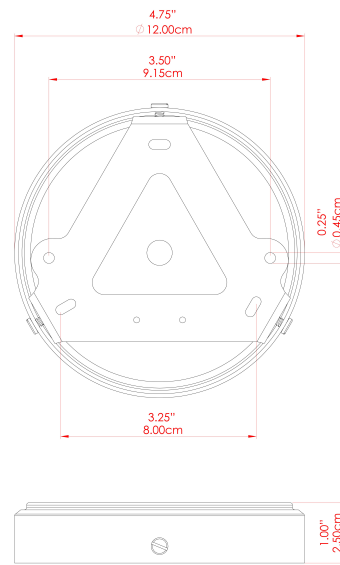

MATERIAL	Brass Steel
HEIGHT	65cm
WIDTH DIAMETER	43cm
LENGTH PROJECTION	n/a
WEIGHT	8.5 kg
LAMPHOLDER	E27
MAX WATTAGE	6.5W
VOLTAGE	220/240v
IP RATING	IP65
CLASS PROTECTION	Class I
SHADE	GLWP01
FLEX BAR CHAIN LENGTH	100cm
CABLE TYPE	MLOCA001 Brown Fabric Braided Outdoor Rubber Cable 2 Core Round

FIXING BRACKET: MLWB17

MATERIAL	Brass Steel
HEIGHT	65cm
WIDTH DIAMETER	43cm
LENGTH PROJECTION	n/a
WEIGHT	8.5 kg
LAMPHOLDER	E27
MAX WATTAGE	6.5W
VOLTAGE	220/240v
IP RATING	IP65
CLASS PROTECTION	Class I
SHADE	GL189
FLEX BAR CHAIN LENGTH	100cm
CABLE TYPE	MLOCA001 Brown Fabric Braided Outdoor Rubber Cable 2 Core Round

FIXING BRACKET: MLWB17

MATERIAL	Brass Steel
HEIGHT	65cm
WIDTH DIAMETER	43cm
LENGTH PROJECTION	n/a
WEIGHT	8.5 kg
LAMPHOLDER	E27
MAX WATTAGE	6.5W
VOLTAGE	220/240v
IP RATING	IP65
CLASS PROTECTION	Class I
SHADE	GL186
FLEX BAR CHAIN LENGTH	100cm
CABLE TYPE	MLOCA001 Brown Fabric Braided Outdoor Rubber Cable 2 Core Round

FIXING BRACKET: MLWB17

MATERIAL	Brass Steel
HEIGHT	65cm
WIDTH DIAMETER	43cm
LENGTH PROJECTION	n/a
WEIGHT	8.5 kg
LAMPHOLDER	E27
MAX WATTAGE	6.5W
VOLTAGE	220/240v
IP RATING	IP65
CLASS PROTECTION	Class I
SHADE	GLWP02
FLEX BAR CHAIN LENGTH	100cm
CABLE TYPE	MLOCA001 Brown Fabric Braided Outdoor Rubber Cable 2 Core Round