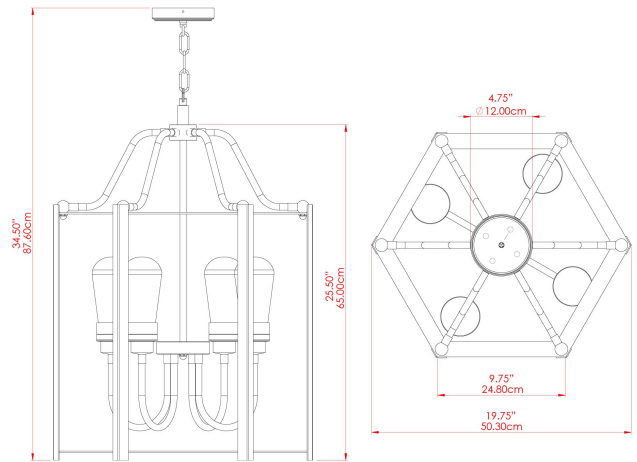

MATERIAL	Brass Steel
HEIGHT	65cm
WIDTH DIAMETER	43cm
LENGTH PROJECTION	n/a
WEIGHT	8.5 kg
LAMPHOLDER	E27
MAX WATTAGE	6.5W
VOLTAGE	220/240v
IP RATING	IP65
CLASS PROTECTION	Class I
SHADE	GLWP01
FLEX BAR CHAIN LENGTH	100cm
CABLE TYPE	MLOCA001 Brown Fabric Braided Outdoor Rubber Cable 2 Core Round

FIXING BRACKET: MLWB17

MATERIAL	Brass Steel
HEIGHT	65cm
WIDTH DIAMETER	43cm
LENGTH PROJECTION	n/a
WEIGHT	8.5 kg
LAMPHOLDER	E27
MAX WATTAGE	6.5W
VOLTAGE	220/240v
IP RATING	IP65
CLASS PROTECTION	Class I
SHADE	GL191
FLEX BAR CHAIN LENGTH	100cm
CABLE TYPE	MLOCA001 Brown Fabric Braided Outdoor Rubber Cable 2 Core Round

FIXING BRACKET: MLWB17

MATERIAL	Brass Steel
HEIGHT	65cm
WIDTH DIAMETER	43cm
LENGTH PROJECTION	n/a
WEIGHT	8.5 kg
LAMPHOLDER	E27
MAX WATTAGE	6.5W
VOLTAGE	220/240v
IP RATING	IP65
CLASS PROTECTION	Class I
SHADE	GL188
FLEX BAR CHAIN LENGTH	100cm
CABLE TYPE	MLOCA001 Brown Fabric Braided Outdoor Rubber Cable 2 Core Round

FIXING BRACKET: MLWB17

MATERIAL	Brass Steel
HEIGHT	65cm
WIDTH DIAMETER	43cm
LENGTH PROJECTION	n/a
WEIGHT	8.5 kg
LAMPHOLDER	E27
MAX WATTAGE	6.5W
VOLTAGE	220/240v
IP RATING	IP65
CLASS PROTECTION	Class I
SHADE	GLWP01
FLEX BAR CHAIN LENGTH	100cm
CABLE TYPE	MLOCA002 Black Fabric Braided Outdoor Rubber Cable 2 Core Round