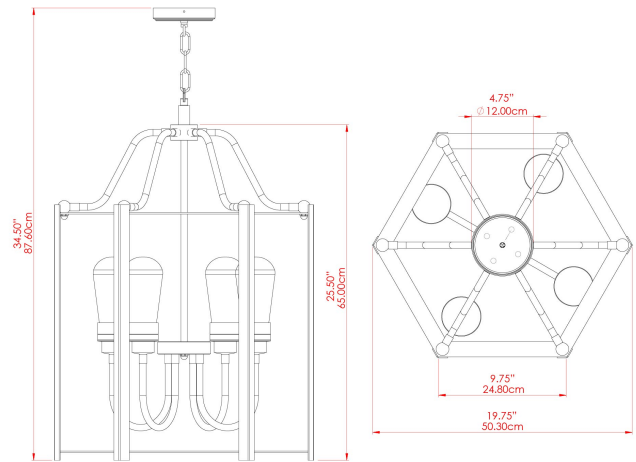

MATERIAL	Brass Steel
HEIGHT	65cm
WIDTH DIAMETER	43cm
LENGTH PROJECTION	n/a
WEIGHT	8.5 kg
LAMPHOLDER	E27
MAX WATTAGE	6.5W
VOLTAGE	220/240v
IP RATING	IP65
CLASS PROTECTION	Class I
SHADE	GLWP01
FLEX BAR CHAIN LENGTH	100cm
CABLE TYPE	MLOCA001 Brown Fabric Braided Outdoor Rubber Cable 2 Core Round

FIXING BRACKET: MLWB17

MATERIAL	Brass Steel
HEIGHT	65cm
WIDTH DIAMETER	43cm
LENGTH PROJECTION	n/a
WEIGHT	8.5 kg
LAMPHOLDER	E27
MAX WATTAGE	6.5W
VOLTAGE	220/240v
IP RATING	IP65
CLASS PROTECTION	Class I
SHADE	GL186
FLEX BAR CHAIN LENGTH	100cm
CABLE TYPE	MLOCA001 Brown Fabric Braided Outdoor Rubber Cable 2 Core Round

FIXING BRACKET: MLWB17

MATERIAL	Brass Steel
HEIGHT	65cm
WIDTH DIAMETER	43cm
LENGTH PROJECTION	n/a
WEIGHT	8.5 kg
LAMPHOLDER	E27
MAX WATTAGE	6.5W
VOLTAGE	220/240v
IP RATING	IP65
CLASS PROTECTION	Class I
SHADE	GLWP02
FLEX BAR CHAIN LENGTH	100cm
CABLE TYPE	MLOCA001 Brown Fabric Braided Outdoor Rubber Cable 2 Core Round

FIXING BRACKET: MLWB17

MATERIAL	Brass Steel
HEIGHT	65cm
WIDTH DIAMETER	43cm
LENGTH PROJECTION	n/a
WEIGHT	8.5 kg
LAMPHOLDER	E27
MAX WATTAGE	6.5W
VOLTAGE	220/240v
IP RATING	IP65
CLASS PROTECTION	Class I
SHADE	GL187
FLEX BAR CHAIN LENGTH	100cm
CABLE TYPE	MLOCA001 Brown Fabric Braided Outdoor Rubber Cable 2 Core Round