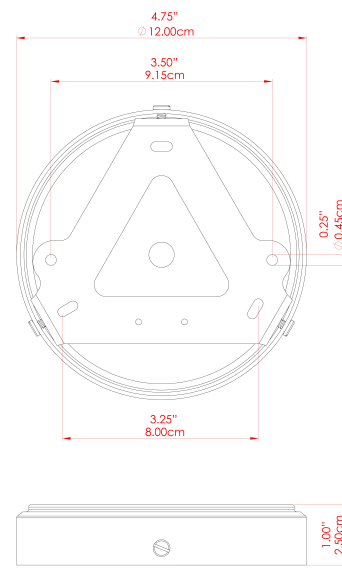

FIXING BRACKET: MLWB17

Product Notes:
1) Bulbs not included. 2) Dimensions do not include bulbs. 3) All products are individually made-to-order and therefore may differ slightly within manufacturing tolerances. 4) Cable / chain can be shortened during installation. Longer cable / chain lengths available on request. 5) Additional colour finishes may be available on request. 6) Refer to our website for a full list of terms and conditions.