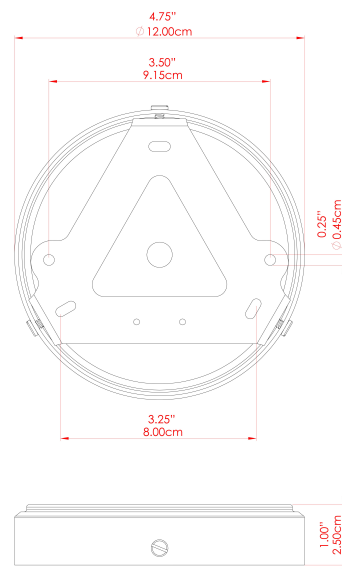

FIXING BRACKET: MLWB17