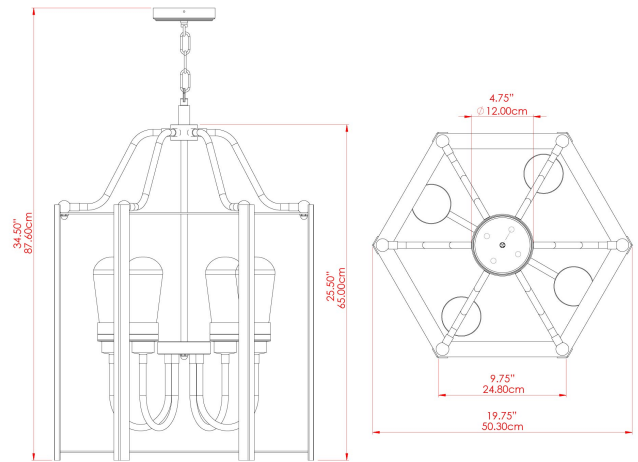

MATERIAL	Brass | Steel
HEIGHT	72cm
WIDTH | DIAMETER	43.7cm
LENGTH | PROJECTION	n/a
WEIGHT	8.5 kg
LAMPHOLDER	E27
MAX WATTAGE	6.5W
VOLTAGE	220/240v
IP RATING	IP65
CLASS PROTECTION	Class I
SHADE	GL188
FLEX | BAR | CHAIN LENGTH	100cm
CABLE TYPE	MLOCA002 | Black Fabric Braided Outdoor Rubber Cable | 2 Core Round