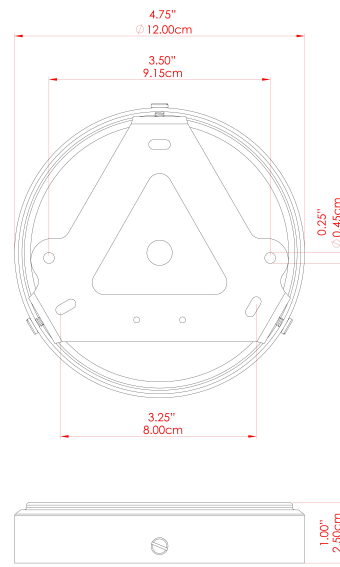

FIXING BRACKET: MLWB17

Product Notes:
1) Bulbs not included. 2) Dimensions do not include bulbs. 3) All products are individually made-to-order and therefore may differ slightly within manufacturing tolerances. 4) Cable / chain can be shortened during installation. Longer cable / chain lengths available on request. 5) Additional colour finishes may be available on request. 6) Refer to our website for a full list of terms and conditions.