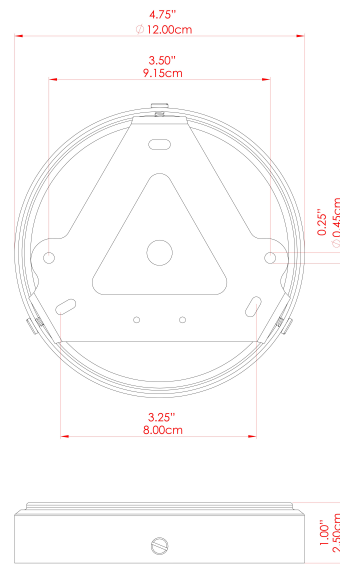

FIXING BRACKET: MLWB17