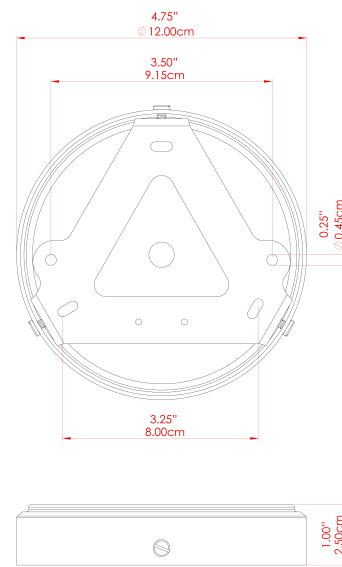

FIXING BRACKET: MLWB17

WWW.MULLANLIGHTING.COM

Product Notes:

1) Bulbs not included. 2) Dimensions do not include bulbs. 3) All products are individually made-to-order and therefore may differ slightly within manufacturing tolerances. 4) Cable / chain can be shortened during installation. Longer cable / chain lengths available on request. 5) Additional colour finishes may be available on request. 6) Refer to our website for a full list of terms and conditions.