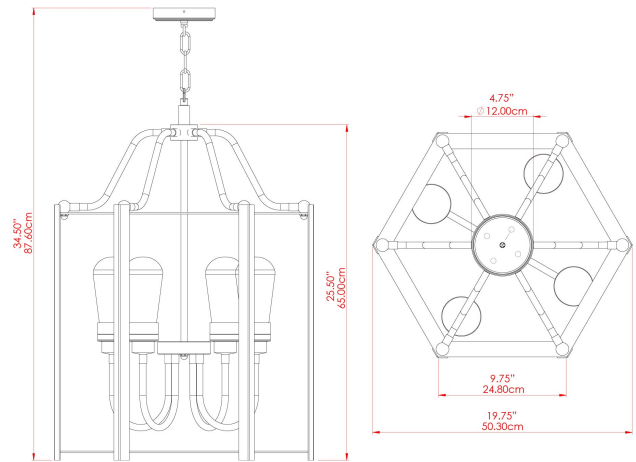

MATERIAL	Brass Steel
HEIGHT	65cm
WIDTH DIAMETER	43cm
LENGTH PROJECTION	n/a
WEIGHT	8.5 kg
LAMPHOLDER	E27
MAX WATTAGE	6.5W
VOLTAGE	220/240v
IP RATING	IP65
CLASS PROTECTION	Class I
SHADE	GLWP01
FLEX BAR CHAIN LENGTH	100cm
CABLE TYPE	MLOCA001 Brown Fabric Braided Outdoor Rubber Cable 2 Core Round

FIXING BRACKET: MLWB17

MATERIAL	Brass Steel
HEIGHT	65cm
WIDTH DIAMETER	43cm
LENGTH PROJECTION	n/a
WEIGHT	8.5 kg
LAMPHOLDER	E27
MAX WATTAGE	6.5W
VOLTAGE	220/240v
IP RATING	IP65
CLASS PROTECTION	Class I
SHADE	GL187
FLEX BAR CHAIN LENGTH	100cm
CABLE TYPE	MLOCA001 Brown Fabric Braided Outdoor Rubber Cable 2 Core Round

FIXING BRACKET: MLWB17

MATERIAL	Brass Steel
HEIGHT	65cm
WIDTH DIAMETER	43cm
LENGTH PROJECTION	n/a
WEIGHT	8.5 kg
LAMPHOLDER	E27
MAX WATTAGE	6.5W
VOLTAGE	220/240v
IP RATING	IP65
CLASS PROTECTION	Class I
SHADE	GL191
FLEX BAR CHAIN LENGTH	100cm
CABLE TYPE	MLOCA001 Brown Fabric Braided Outdoor Rubber Cable 2 Core Round

FIXING BRACKET: MLWB17

MATERIAL	Brass Steel
HEIGHT	65cm
WIDTH DIAMETER	43cm
LENGTH PROJECTION	n/a
WEIGHT	8.5 kg
LAMPHOLDER	E27
MAX WATTAGE	6.5W
VOLTAGE	220/240v
IP RATING	IP65
CLASS PROTECTION	Class I
SHADE	GL188
FLEX BAR CHAIN LENGTH	100cm
CABLE TYPE	MLOCA001 Brown Fabric Braided Outdoor Rubber Cable 2 Core Round