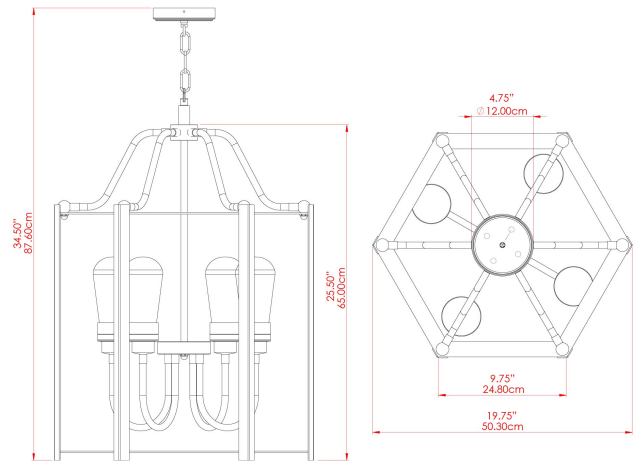

MATERIAL	Brass Steel
HEIGHT	65cm
WIDTH DIAMETER	43cm
LENGTH PROJECTION	n/a
WEIGHT	8.5 kg
LAMPHOLDER	E27
MAX WATTAGE	6.5W
VOLTAGE	220/240v
IP RATING	IP65
CLASS PROTECTION	Class I
SHADE	GLWP01
FLEX BAR CHAIN LENGTH	100cm
CABLE TYPE	MLOCA001 Brown Fabric Braided Outdoor Rubber Cable 2 Core Round

FIXING BRACKET: MLWB17

MATERIAL	Brass Steel
HEIGHT	65cm
WIDTH DIAMETER	43cm
LENGTH PROJECTION	n/a
WEIGHT	8.5 kg
LAMPHOLDER	E27
MAX WATTAGE	6.5W
VOLTAGE	220/240v
IP RATING	IP65
CLASS PROTECTION	Class I
SHADE	GL189
FLEX BAR CHAIN LENGTH	100cm
CABLE TYPE	MLOCA001 Brown Fabric Braided Outdoor Rubber Cable 2 Core Round

FIXING BRACKET: MLWB17

MATERIAL	Brass Steel
HEIGHT	65cm
WIDTH DIAMETER	43cm
LENGTH PROJECTION	n/a
WEIGHT	8.5 kg
LAMPHOLDER	E27
MAX WATTAGE	6.5W
VOLTAGE	220/240v
IP RATING	IP65
CLASS PROTECTION	Class I
SHADE	GL186
FLEX BAR CHAIN LENGTH	100cm
CABLE TYPE	MLOCA001 Brown Fabric Braided Outdoor Rubber Cable 2 Core Round

FIXING BRACKET: MLWB17

MATERIAL	Brass Steel
HEIGHT	65cm
WIDTH DIAMETER	43cm
LENGTH PROJECTION	n/a
WEIGHT	8.5 kg
LAMPHOLDER	E27
MAX WATTAGE	6.5W
VOLTAGE	220/240v
IP RATING	IP65
CLASS PROTECTION	Class I
SHADE	GLWP02
FLEX BAR CHAIN LENGTH	100cm
CABLE TYPE	MLOCA001 Brown Fabric Braided Outdoor Rubber Cable 2 Core Round