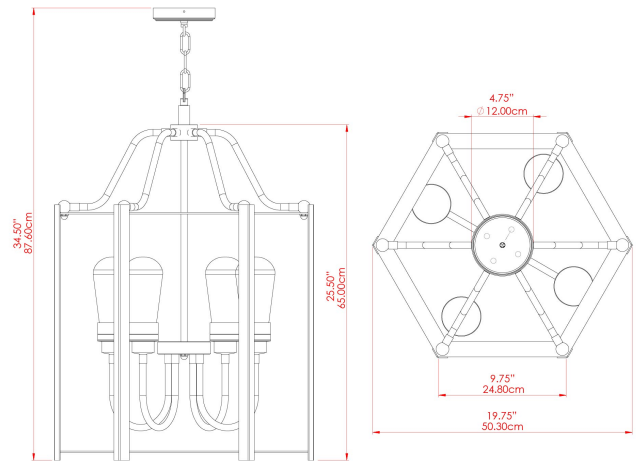

MATERIAL	Brass Steel
HEIGHT	65cm
WIDTH DIAMETER	43cm
LENGTH PROJECTION	n/a
WEIGHT	8.5 kg
LAMPHOLDER	E27
MAX WATTAGE	6.5W
VOLTAGE	220/240v
IP RATING	IP65
CLASS PROTECTION	Class I
SHADE	GLWP01
FLEX BAR CHAIN LENGTH	100cm
CABLE TYPE	MLOCA001 Brown Fabric Braided Outdoor Rubber Cable 2 Core Round

FIXING BRACKET: MLWB17

MATERIAL	Brass Steel
HEIGHT	65cm
WIDTH DIAMETER	43cm
LENGTH PROJECTION	n/a
WEIGHT	8.5 kg
LAMPHOLDER	E27
MAX WATTAGE	6.5W
VOLTAGE	220/240v
IP RATING	IP65
CLASS PROTECTION	Class I
SHADE	GL188
FLEX BAR CHAIN LENGTH	100cm
CABLE TYPE	MLOCA001 Brown Fabric Braided Outdoor Rubber Cable 2 Core Round

FIXING BRACKET: MLWB17

MATERIAL	Brass Steel
HEIGHT	65cm
WIDTH DIAMETER	43cm
LENGTH PROJECTION	n/a
WEIGHT	8.5 kg
LAMPHOLDER	E27
MAX WATTAGE	6.5W
VOLTAGE	220/240v
IP RATING	IP65
CLASS PROTECTION	Class I
SHADE	GLWP01
FLEX BAR CHAIN LENGTH	100cm
CABLE TYPE	MLOCA002 Black Fabric Braided Outdoor Rubber Cable 2 Core Round

MATERIAL	Brass Steel
HEIGHT	72cm
WIDTH DIAMETER	43.7cm
LENGTH PROJECTION	n/a
WEIGHT	8.5 kg
LAMPHOLDER	E27
MAX WATTAGE	6.5W
VOLTAGE	220/240v
IP RATING	IP65
CLASS PROTECTION	Class I
SHADE	GL189
FLEX BAR CHAIN LENGTH	100cm
CABLE TYPE	MLOCA002 Black Fabric Braided Outdoor Rubber Cable 2 Core Round