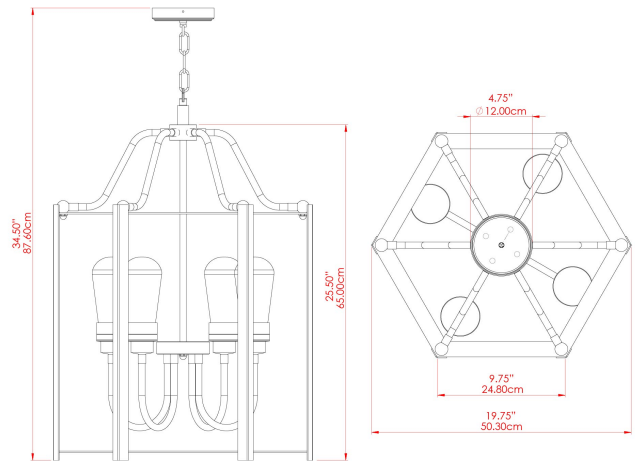

MATERIAL	Brass | Steel
HEIGHT	72cm
WIDTH | DIAMETER	43.7cm
LENGTH | PROJECTION	n/a
WEIGHT	8.5 kg
LAMPHOLDER	E27
MAX WATTAGE	6.5W
VOLTAGE	220/240v
IP RATING	IP65
CLASS PROTECTION	Class I
SHADE	GL191
FLEX | BAR | CHAIN LENGTH	100cm
CABLE TYPE	MLOCA002 | Black Fabric Braided Outdoor Rubber Cable | 2 Core Round