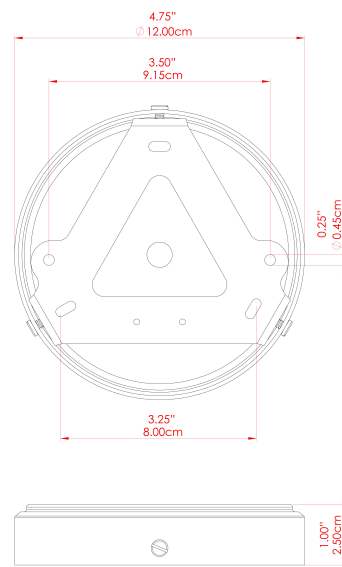

FIXING BRACKET: MLWB17

Product Notes:
1) Bulbs not included. 2) Dimensions do not include bulbs. 3) All products are individually made-to-order and therefore may differ slightly within manufacturing tolerances. 4) Cable / chain can be shortened during installation. Longer cable / chain lengths available on request. 5) Additional colour finishes may be available on request. 6) Refer to our website for a full list of terms and conditions.