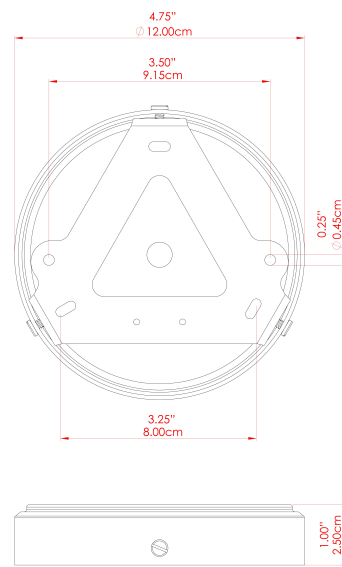

FIXING BRACKET: MLWB17

WWW.MULLANLIGHTING.COM

Product Notes:

1) Bulbs not included. 2) Dimensions do not include bulbs. 3) All products are individually made-to-order and therefore may differ slightly within manufacturing tolerances. 4) Cable / chain can be shortened during installation. Longer cable / chain lengths available on request. 5) Additional colour finishes may be available on request. 6) Refer to our website for a full list of terms and conditions.