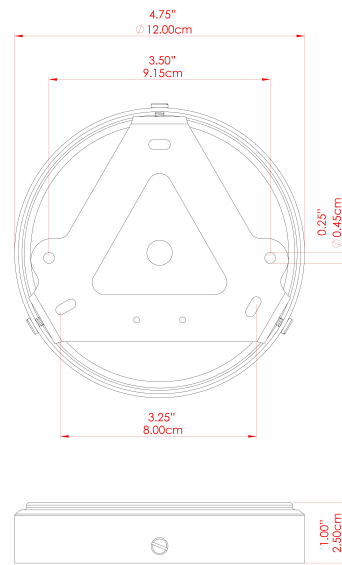

FIXING BRACKET: MLWB17

Product Notes:
1) Bulbs not included. 2) Dimensions do not include bulbs. 3) All products are individually made-to-order and therefore may differ slightly within manufacturing tolerances. 4) Cable / chain can be shortened during installation. Longer cable / chain lengths available on request. 5) Additional colour finishes may be available on request. 6) Refer to our website for a full list of terms and conditions.