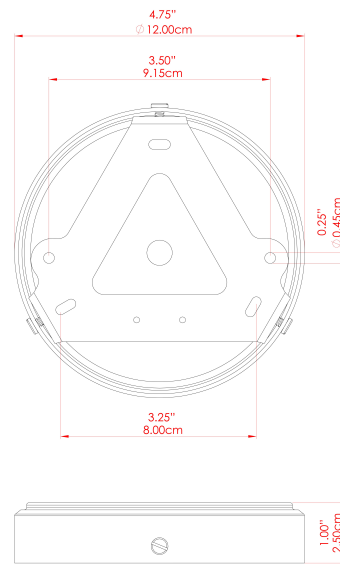

MATERIAL	Brass Steel
HEIGHT	65cm
WIDTH DIAMETER	43cm
LENGTH PROJECTION	n/a
WEIGHT	8.5 kg
LAMPHOLDER	E27
MAX WATTAGE	6.5W
VOLTAGE	220/240v
IP RATING	IP65
CLASS PROTECTION	Class I
SHADE	GLWP01
FLEX BAR CHAIN LENGTH	100cm
CABLE TYPE	MLOCA001 Brown Fabric Braided Outdoor Rubber Cable 2 Core Round

FIXING BRACKET: MLWB17

MATERIAL	Brass Steel
HEIGHT	65cm
WIDTH DIAMETER	43cm
LENGTH PROJECTION	n/a
WEIGHT	8.5 kg
LAMPHOLDER	E27
MAX WATTAGE	6.5W
VOLTAGE	220/240v
IP RATING	IP65
CLASS PROTECTION	Class I
SHADE	GL189
FLEX BAR CHAIN LENGTH	100cm
CABLE TYPE	MLOCA001 Brown Fabric Braided Outdoor Rubber Cable 2 Core Round

FIXING BRACKET: MLWB17

MATERIAL	Brass Steel
HEIGHT	65cm
WIDTH DIAMETER	43cm
LENGTH PROJECTION	n/a
WEIGHT	8.5 kg
LAMPHOLDER	E27
MAX WATTAGE	6.5W
VOLTAGE	220/240v
IP RATING	IP65
CLASS PROTECTION	Class I
SHADE	GL186
FLEX BAR CHAIN LENGTH	100cm
CABLE TYPE	MLOCA001 Brown Fabric Braided Outdoor Rubber Cable 2 Core Round

FIXING BRACKET: MLWB17

MATERIAL	Brass Steel
HEIGHT	65cm
WIDTH DIAMETER	43cm
LENGTH PROJECTION	n/a
WEIGHT	8.5 kg
LAMPHOLDER	E27
MAX WATTAGE	6.5W
VOLTAGE	220/240v
IP RATING	IP65
CLASS PROTECTION	Class I
SHADE	GLWP02
FLEX BAR CHAIN LENGTH	100cm
CABLE TYPE	MLOCA001 Brown Fabric Braided Outdoor Rubber Cable 2 Core Round