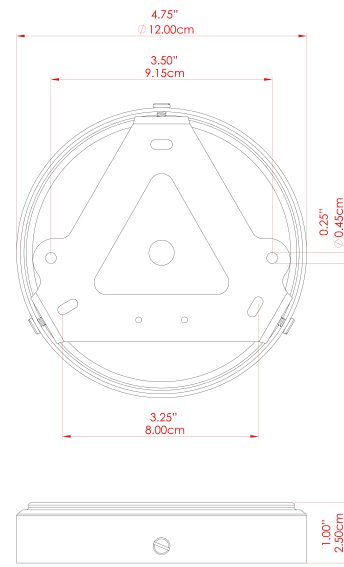

BOG Ceramic Ceiling Fitting

MLCMCF020ANTBRS Antique Brass

MATERIAL	Brass Ceramic
HEIGHT	28cm
WIDTH DIAMETER	28cm
LENGTH PROJECTION	10cm
WEIGHT	1.3 kg
LAMPHOLDER	E27
MAX WATTAGE	40W
VOLTAGE	220/240v
IP RATING	IP20
CLASS PROTECTION	Class I
SHADE	MLCS077
FLEX BAR CHAIN LENGTH	n/a
CABLE TYPE	-

FIXING BRACKET: MLWB17

BOG Ceramic Ceiling Fitting

MLCMCF020ANTSLV Antique Silver

MATERIAL	Brass Ceramic
HEIGHT	28cm
WIDTH DIAMETER	28cm
LENGTH PROJECTION	10cm
WEIGHT	1.3 kg
LAMPHOLDER	E27
MAX WATTAGE	40W
VOLTAGE	220/240v
IP RATING	IP20
CLASS PROTECTION	Class I
SHADE	MLCS077
FLEX BAR CHAIN LENGTH	n/a
CABLE TYPE	-

FIXING BRACKET: MLWB17

BOG Ceramic Ceiling Fitting

MLCMCF020PCMBK Matt Black

MATERIAL	Brass Ceramic
HEIGHT	28cm
WIDTH DIAMETER	28cm
LENGTH PROJECTION	10cm
WEIGHT	1.3 kg
LAMPHOLDER	E27
MAX WATTAGE	40W
VOLTAGE	220/240v
IP RATING	IP20
CLASS PROTECTION	Class I
SHADE	MLCS077
FLEX BAR CHAIN LENGTH	n/a
CABLE TYPE	-

FIXING BRACKET: MLWB17

BOG Ceramic Ceiling Fitting

MLCMCF020POLBRS Polished Brass

MATERIAL	Brass Ceramic
HEIGHT	28cm
WIDTH DIAMETER	28cm
LENGTH PROJECTION	10cm
WEIGHT	1.3 kg
LAMPHOLDER	E27
MAX WATTAGE	40W
VOLTAGE	220/240v
IP RATING	IP20
CLASS PROTECTION	Class I
SHADE	MLCS077
FLEX BAR CHAIN LENGTH	n/a
CABLE TYPE	-