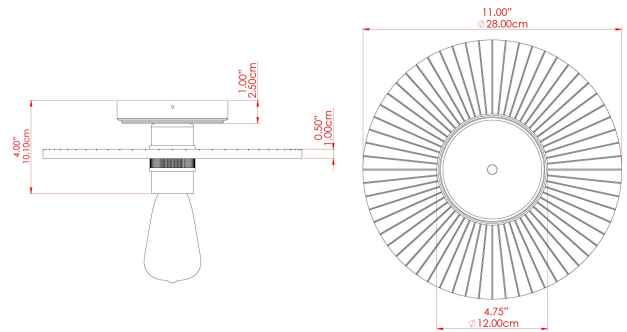

BOG Ceramic Ceiling Fitting

MLCMCF020ANTBRS Antique Brass

MATERIAL	Brass Ceramic
HEIGHT	28cm
WIDTH DIAMETER	28cm
LENGTH PROJECTION	10cm
WEIGHT	1.3 kg
LAMPHOLDER	E27
MAX WATTAGE	40W
VOLTAGE	220/240v
IP RATING	IP20
CLASS PROTECTION	Class I
SHADE	MLCS077
FLEX BAR CHAIN LENGTH	n/a
CABLE TYPE	-

FIXING BRACKET: MLWB17

BOG Ceramic Ceiling Fitting

MLCMCF020ANTSLV Antique Silver

MATERIAL	Brass Ceramic
HEIGHT	28cm
WIDTH DIAMETER	28cm
LENGTH PROJECTION	10cm
WEIGHT	1.3 kg
LAMPHOLDER	E27
MAX WATTAGE	40W
VOLTAGE	220/240v
IP RATING	IP20
CLASS PROTECTION	Class I
SHADE	MLCS077
FLEX BAR CHAIN LENGTH	n/a
CABLE TYPE	-

FIXING BRACKET: MLWB17

BOG Ceramic Ceiling Fitting

MLCMCF020PCMBK Matt Black

MATERIAL	Brass Ceramic
HEIGHT	28cm
WIDTH DIAMETER	28cm
LENGTH PROJECTION	10cm
WEIGHT	1.3 kg
LAMPHOLDER	E27
MAX WATTAGE	40W
VOLTAGE	220/240v
IP RATING	IP20
CLASS PROTECTION	Class I
SHADE	MLCS077
FLEX BAR CHAIN LENGTH	n/a
CABLE TYPE	-

FIXING BRACKET: MLWB17

BOG Ceramic Ceiling Fitting

MLCMCF020POLBRS Polished Brass

MATERIAL	Brass Ceramic
HEIGHT	28cm
WIDTH DIAMETER	28cm
LENGTH PROJECTION	10cm
WEIGHT	1.3 kg
LAMPHOLDER	E27
MAX WATTAGE	40W
VOLTAGE	220/240v
IP RATING	IP20
CLASS PROTECTION	Class I
SHADE	MLCS077
FLEX BAR CHAIN LENGTH	n/a
CABLE TYPE	-