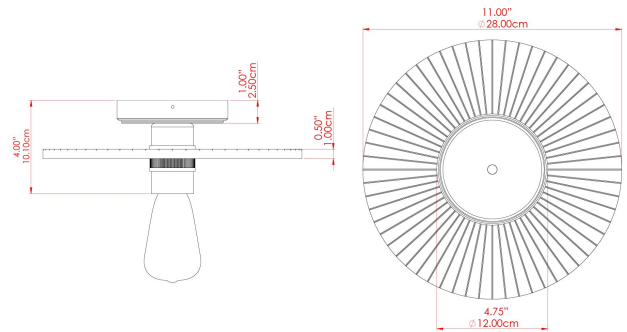

BOG Ceramic Ceiling Fitting

MLCMCF020POLCOP Polished Copper