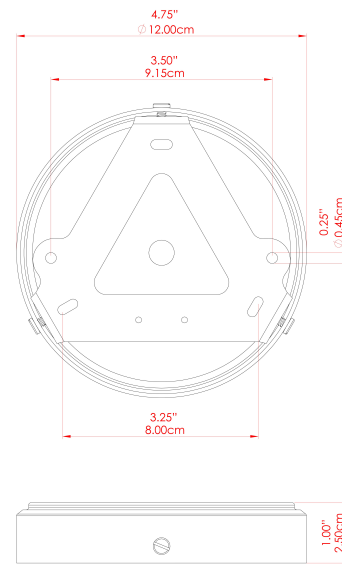

BOG Ceramic Ceiling Fitting

MLCMCF020ANTBRS Antique Brass

MATERIAL	Brass Ceramic
HEIGHT	28cm
WIDTH DIAMETER	28cm
LENGTH PROJECTION	10cm
WEIGHT	1.3 kg
LAMPHOLDER	E27
MAX WATTAGE	40W
VOLTAGE	220/240v
IP RATING	IP20
CLASS PROTECTION	Class I
SHADE	MLCS077
FLEX BAR CHAIN LENGTH	n/a
CABLE TYPE	-

FIXING BRACKET: MLWB17

BOG Ceramic Ceiling Fitting

MLCMCF020ANTSLV Antique Silver

MATERIAL	Brass Ceramic
HEIGHT	28cm
WIDTH DIAMETER	28cm
LENGTH PROJECTION	10cm
WEIGHT	1.3 kg
LAMPHOLDER	E27
MAX WATTAGE	40W
VOLTAGE	220/240v
IP RATING	IP20
CLASS PROTECTION	Class I
SHADE	MLCS077
FLEX BAR CHAIN LENGTH	n/a
CABLE TYPE	-

FIXING BRACKET: MLWB17

BOG Ceramic Ceiling Fitting

MLCMCF020PCMBK Matt Black

MATERIAL	Brass Ceramic
HEIGHT	28cm
WIDTH DIAMETER	28cm
LENGTH PROJECTION	10cm
WEIGHT	1.3 kg
LAMPHOLDER	E27
MAX WATTAGE	40W
VOLTAGE	220/240v
IP RATING	IP20
CLASS PROTECTION	Class I
SHADE	MLCS077
FLEX BAR CHAIN LENGTH	n/a
CABLE TYPE	-

FIXING BRACKET: MLWB17

BOG Ceramic Ceiling Fitting

MLCMCF020POLBRS Polished Brass

MATERIAL	Brass Ceramic
HEIGHT	28cm
WIDTH DIAMETER	28cm
LENGTH PROJECTION	10cm
WEIGHT	1.3 kg
LAMPHOLDER	E27
MAX WATTAGE	40W
VOLTAGE	220/240v
IP RATING	IP20
CLASS PROTECTION	Class I
SHADE	MLCS077
FLEX BAR CHAIN LENGTH	n/a
CABLE TYPE	-