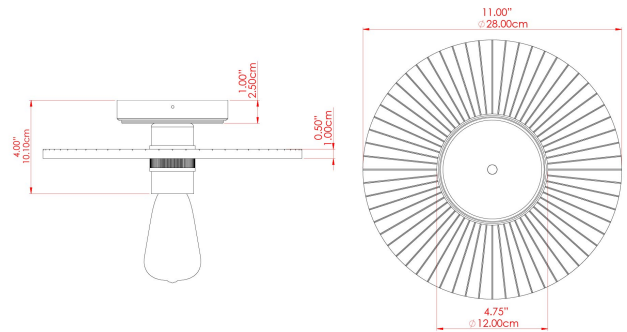

BOG Ceramic Ceiling Fitting

MLCMCF020POLBRS Polished Brass