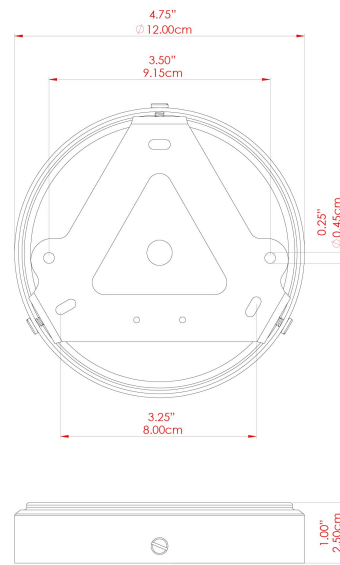

FIXING BRACKET: MLROSE39 | Antique Silver

Product Notes:
1) Bulbs not included. 2) Dimensions do not include bulbs. 3) All products are individually made-to-order and therefore may differ slightly within manufacturing tolerances. 4) Cable / chain can be shortened during installation. Longer cable / chain lengths available on request. 5) Additional colour finishes may be available on request. 6) Refer to our website for a full list of terms and conditions.