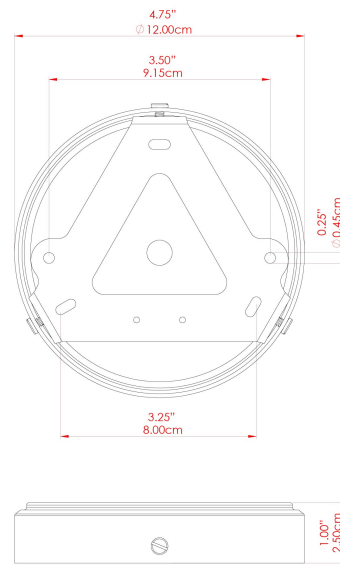

# KAURI Ceramic Ceiling Fitting

MLCMCF007POLCOP Polished Copper

MATERIAL	Copper   Ceramic
HEIGHT	20cm
WIDTH   DIAMETER	20cm
LENGTH   PROJECTION	n/a
WEIGHT	0.9 kg
LAMPHOLDER	E27
MAX WATTAGE	40W
VOLTAGE	220/240v
IP RATING	IP20
CLASS PROTECTION	Class I
SHADE	MLCS003
FLEX   BAR   CHAIN LENGTH	n/a
CABLE TYPE	MLCA028   Black Fabric Braided Cable   2 Core Round

### FIXING BRACKET: MLROSE39

Product Notes:  
 1) Bulbs not included. 2) Dimensions do not include bulbs. 3) All products are individually made-to-order and therefore may differ slightly within manufacturing tolerances. 4) Cable / chain can be shortened during installation. Longer cable / chain lengths available on request. 5) Additional colour finishes may be available on request. 6) Refer to our website for a full list of terms and conditions.

# MLCMCF007ANTBRS Antique Brass

MATERIAL	Brass   Ceramic
HEIGHT	20.0cm
WIDTH   DIAMETER	20.0cm
LENGTH   PROJECTION	n/a
WEIGHT	0.9 kg
LAMPHOLDER	E27
MAX WATTAGE	40W
VOLTAGE	220/240v
IP RATING	IP20
CLASS PROTECTION	Class I
SHADE	MLCS003
FLEX   BAR   CHAIN LENGTH	n/a
CABLE TYPE	MLCA047   Brown Fabric Braided Cable   2 Core Round

# MLCMCF007ANTSLV Antique Silver

MATERIAL	Brass   Ceramic
HEIGHT	20.0cm
WIDTH   DIAMETER	20.0cm
LENGTH   PROJECTION	n/a
WEIGHT	0.9 kg
LAMPHOLDER	E27
MAX WATTAGE	40W
VOLTAGE	220/240v
IP RATING	IP20
CLASS PROTECTION	Class I
SHADE	MLCS003
FLEX   BAR   CHAIN LENGTH	n/a
CABLE TYPE	MLCS028   Pera Ceramic Shade 130mm   Blue Earth