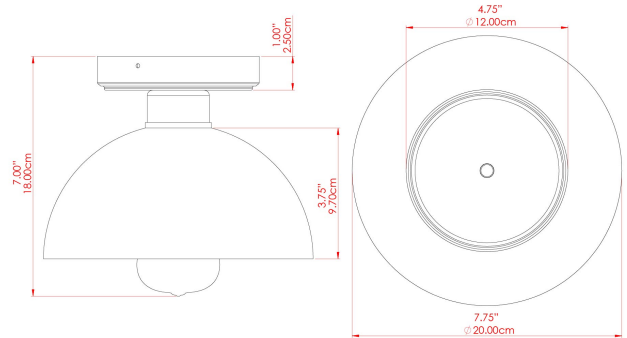

# KAURI Ceramic Ceiling Fitting

MLCMCF007POLCOP Polished Copper

MATERIAL	Copper   Ceramic
HEIGHT	20cm
WIDTH   DIAMETER	20cm
LENGTH   PROJECTION	n/a
WEIGHT	0.9 kg
LAMPHOLDER	E27
MAX WATTAGE	40W
VOLTAGE	220/240v
IP RATING	IP20
CLASS PROTECTION	Class I
SHADE	MLCS003
FLEX   BAR   CHAIN LENGTH	n/a
CABLE TYPE	MLCA028   Black Fabric Braided Cable   2 Core Round

### FIXING BRACKET: MLROSE39

Product Notes:  
 1) Bulbs not included. 2) Dimensions do not include bulbs. 3) All products are individually made-to-order and therefore may differ slightly within manufacturing tolerances. 4) Cable / chain can be shortened during installation. Longer cable / chain lengths available on request. 5) Additional colour finishes may be available on request. 6) Refer to our website for a full list of terms and conditions.

# MLCMCF007ANTBRS Antique Brass

MATERIAL	Brass   Ceramic
HEIGHT	20.0cm
WIDTH   DIAMETER	20.0cm
LENGTH   PROJECTION	n/a
WEIGHT	0.9 kg
LAMPHOLDER	E27
MAX WATTAGE	40W
VOLTAGE	220/240v
IP RATING	IP20
CLASS PROTECTION	Class I
SHADE	MLCS003
FLEX   BAR   CHAIN LENGTH	n/a
CABLE TYPE	MLCA047   Brown Fabric Braided Cable   2 Core Round

# MLCMCF007ANTSLV Antique Silver

MATERIAL	Brass   Ceramic
HEIGHT	20.0cm
WIDTH   DIAMETER	20.0cm
LENGTH   PROJECTION	n/a
WEIGHT	0.9 kg
LAMPHOLDER	E27
MAX WATTAGE	40W
VOLTAGE	220/240v
IP RATING	IP20
CLASS PROTECTION	Class I
SHADE	MLCS003
FLEX   BAR   CHAIN LENGTH	n/a
CABLE TYPE	MLCS028   Pera Ceramic Shade 130mm   Blue Earth