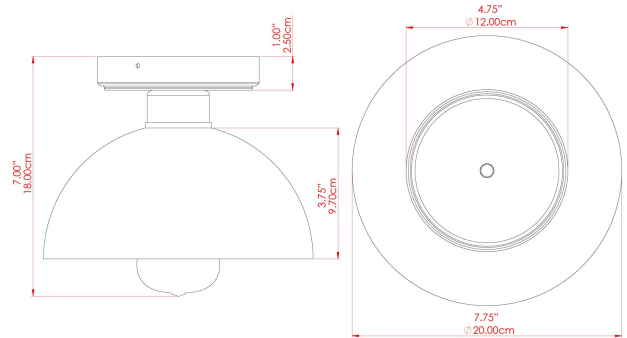

# MLCMCF007ANTBRS Antique Brass

MATERIAL	Brass   Ceramic
HEIGHT	20.0cm
WIDTH   DIAMETER	20.0cm
LENGTH   PROJECTION	n/a
WEIGHT	0.9 kg
LAMPHOLDER	E27
MAX WATTAGE	40W
VOLTAGE	220/240v
IP RATING	IP20
CLASS PROTECTION	Class I
SHADE	MLCS003
FLEX   BAR   CHAIN LENGTH	n/a
CABLE TYPE	MLCA047   Brown Fabric Braided Cable   2 Core Round

# MLCMCF007ANTSLV Antique Silver

MATERIAL	Brass   Ceramic
HEIGHT	20.0cm
WIDTH   DIAMETER	20.0cm
LENGTH   PROJECTION	n/a
WEIGHT	0.9 kg
LAMPHOLDER	E27
MAX WATTAGE	40W
VOLTAGE	220/240v
IP RATING	IP20
CLASS PROTECTION	Class I
SHADE	MLCS003
FLEX   BAR   CHAIN LENGTH	n/a
CABLE TYPE	MLCS028   Pera Ceramic Shade 130mm   Blue Earth

# KAURI Ceramic Ceiling Fitting

MLCMCF007PCMBK Matt Black

MATERIAL	Brass   Ceramic
HEIGHT	20cm
WIDTH   DIAMETER	20cm
LENGTH   PROJECTION	n/a
WEIGHT	0.9 kg
LAMPHOLDER	E27
MAX WATTAGE	40W
VOLTAGE	220/240v
IP RATING	IP20
CLASS PROTECTION	Class I
SHADE	MLCS003
FLEX   BAR   CHAIN LENGTH	n/a
CABLE TYPE	MLCA028   Black Fabric Braided Cable   2 Core Round

# KAURI Ceramic Ceiling Fitting

MLCMCF007POLBRS Polished Brass

MATERIAL	Brass   Ceramic
HEIGHT	20.0cm
WIDTH   DIAMETER	20.0cm
LENGTH   PROJECTION	n/a
WEIGHT	0.9 kg
LAMPHOLDER	E27
MAX WATTAGE	40W
VOLTAGE	220/240v
IP RATING	IP20
CLASS PROTECTION	Class I
SHADE	MLCS003
FLEX   BAR   CHAIN LENGTH	n/a
CABLE TYPE	-