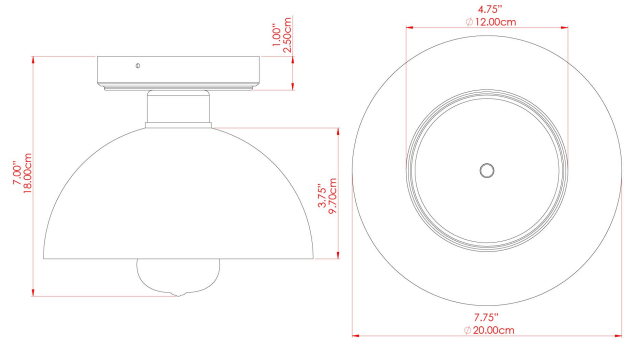

# MLCMCF007ANTSLV Antique Silver

MATERIAL	Brass   Ceramic
HEIGHT	20.0cm
WIDTH   DIAMETER	20.0cm
LENGTH   PROJECTION	n/a
WEIGHT	0.9 kg
LAMPHOLDER	E27
MAX WATTAGE	40W
VOLTAGE	220/240v
IP RATING	IP20
CLASS PROTECTION	Class I
SHADE	MLCS003
FLEX   BAR   CHAIN LENGTH	n/a
CABLE TYPE	MLCS028   Pera Ceramic Shade 130mm   Blue Earth

# KAURI Ceramic Ceiling Fitting

MLCMCF007PCMBK Matt Black

MATERIAL	Brass   Ceramic
HEIGHT	20cm
WIDTH   DIAMETER	20cm
LENGTH   PROJECTION	n/a
WEIGHT	0.9 kg
LAMPHOLDER	E27
MAX WATTAGE	40W
VOLTAGE	220/240v
IP RATING	IP20
CLASS PROTECTION	Class I
SHADE	MLCS003
FLEX   BAR   CHAIN LENGTH	n/a
CABLE TYPE	MLCA028   Black Fabric Braided Cable   2 Core Round

# KAURI Ceramic Ceiling Fitting

MLCMCF007POLBRS Polished Brass

MATERIAL	Brass   Ceramic
HEIGHT	20.0cm
WIDTH   DIAMETER	20.0cm
LENGTH   PROJECTION	n/a
WEIGHT	0.9 kg
LAMPHOLDER	E27
MAX WATTAGE	40W
VOLTAGE	220/240v
IP RATING	IP20
CLASS PROTECTION	Class I
SHADE	MLCS003
FLEX   BAR   CHAIN LENGTH	n/a
CABLE TYPE	-

# KAURI Ceramic Ceiling Fitting

MLCMCF007SATBRS Satin Brass

MATERIAL	Brass   Ceramic
HEIGHT	20.0cm
WIDTH   DIAMETER	20.0cm
LENGTH   PROJECTION	n/a
WEIGHT	0.9 kg
LAMPHOLDER	E27
MAX WATTAGE	40W
VOLTAGE	220/240v
IP RATING	IP20
CLASS PROTECTION	Class I
SHADE	MLCS003
FLEX   BAR   CHAIN LENGTH	n/a
CABLE TYPE	MLCA028   Black Fabric Braided Cable   2 Core Round