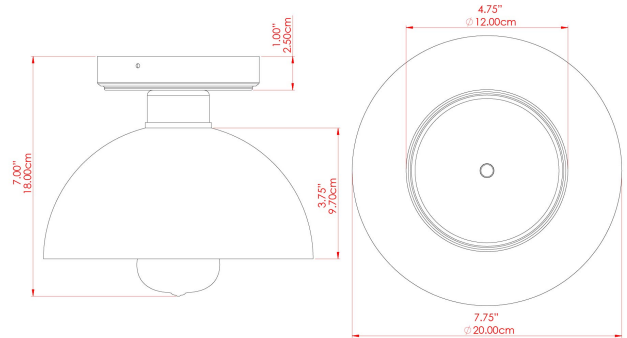

# MLCMCF007ANTSLV Antique Silver

MATERIAL	Brass   Ceramic
HEIGHT	20.0cm
WIDTH   DIAMETER	20.0cm
LENGTH   PROJECTION	n/a
WEIGHT	0.9 kg
LAMPHOLDER	E27
MAX WATTAGE	40W
VOLTAGE	220/240v
IP RATING	IP20
CLASS PROTECTION	Class I
SHADE	MLCS003
FLEX   BAR   CHAIN LENGTH	n/a
CABLE TYPE	MLCS028   Pera Ceramic Shade 130mm   Blue Earth

# KAURI Ceramic Ceiling Fitting

MLCMCF007PCMBK Matt Black

MATERIAL	Brass   Ceramic
HEIGHT	20cm
WIDTH   DIAMETER	20cm
LENGTH   PROJECTION	n/a
WEIGHT	0.9 kg
LAMPHOLDER	E27
MAX WATTAGE	40W
VOLTAGE	220/240v
IP RATING	IP20
CLASS PROTECTION	Class I
SHADE	MLCS003
FLEX   BAR   CHAIN LENGTH	n/a
CABLE TYPE	MLCA028   Black Fabric Braided Cable   2 Core Round

### FIXING BRACKET: MLROSE39

Product Notes:  
 1) Bulbs not included. 2) Dimensions do not include bulbs. 3) All products are individually made-to-order and therefore may differ slightly within manufacturing tolerances. 4) Cable / chain can be shortened during installation. Longer cable / chain lengths available on request. 5) Additional colour finishes may be available on request. 6) Refer to our website for a full list of terms and conditions.

# KAURI Ceramic Ceiling Fitting

MLCMCF007POLBRS Polished Brass

MATERIAL	Brass   Ceramic
HEIGHT	20.0cm
WIDTH   DIAMETER	20.0cm
LENGTH   PROJECTION	n/a
WEIGHT	0.9 kg
LAMPHOLDER	E27
MAX WATTAGE	40W
VOLTAGE	220/240v
IP RATING	IP20
CLASS PROTECTION	Class I
SHADE	MLCS003
FLEX   BAR   CHAIN LENGTH	n/a
CABLE TYPE	-