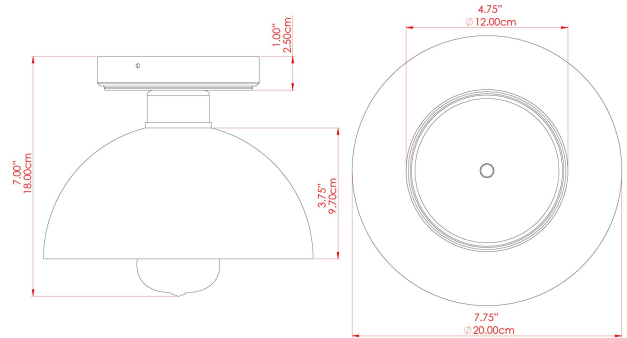

# KAURI Ceramic Ceiling Fitting

MLCMCF007POLCOP Polished Copper

MATERIAL	Copper   Ceramic
HEIGHT	20cm
WIDTH   DIAMETER	20cm
LENGTH   PROJECTION	n/a
WEIGHT	0.9 kg
LAMPHOLDER	E27
MAX WATTAGE	40W
VOLTAGE	220/240v
IP RATING	IP20
CLASS PROTECTION	Class I
SHADE	MLCS003
FLEX   BAR   CHAIN LENGTH	n/a
CABLE TYPE	MLCA028   Black Fabric Braided Cable   2 Core Round

# MLCMCF007ANTBRS Antique Brass

MATERIAL	Brass   Ceramic
HEIGHT	20.0cm
WIDTH   DIAMETER	20.0cm
LENGTH   PROJECTION	n/a
WEIGHT	0.9 kg
LAMPHOLDER	E27
MAX WATTAGE	40W
VOLTAGE	220/240v
IP RATING	IP20
CLASS PROTECTION	Class I
SHADE	MLCS003
FLEX   BAR   CHAIN LENGTH	n/a
CABLE TYPE	MLCA047   Brown Fabric Braided Cable   2 Core Round

# MLCMCF007ANTSLV Antique Silver

MATERIAL	Brass   Ceramic
HEIGHT	20.0cm
WIDTH   DIAMETER	20.0cm
LENGTH   PROJECTION	n/a
WEIGHT	0.9 kg
LAMPHOLDER	E27
MAX WATTAGE	40W
VOLTAGE	220/240v
IP RATING	IP20
CLASS PROTECTION	Class I
SHADE	MLCS003
FLEX   BAR   CHAIN LENGTH	n/a
CABLE TYPE	MLCS028   Pera Ceramic Shade 130mm   Blue Earth