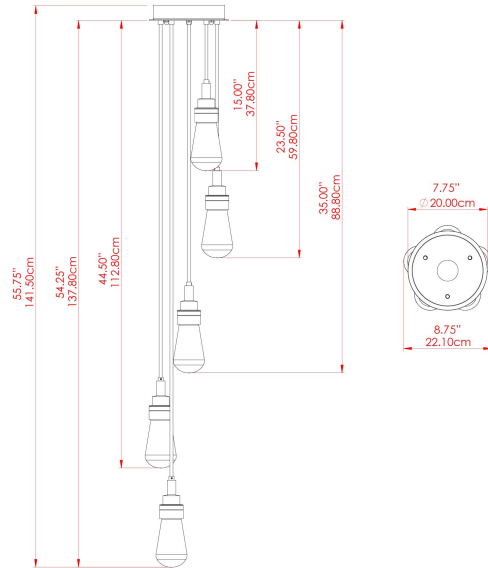

MATERIAL	Brass Steel
HEIGHT	130cm
WIDTH DIAMETER	22cm
LENGTH PROJECTION	130cm
WEIGHT	4.1 kg
LAMPHOLDER	E27
MAX WATTAGE	6.5W
VOLTAGE	220/240v
IP RATING	IP65
CLASS PROTECTION	Class I
SHADE	GL189 x 5
FLEX BAR CHAIN LENGTH	n/a
CABLE TYPE	MLOCA001 Brown Fabric Braided Outdoor Rubber Cable 2 Core Round

MATERIAL	Brass Steel
HEIGHT	130cm
WIDTH DIAMETER	24cm
LENGTH PROJECTION	130cm
WEIGHT	4.1 kg
LAMPHOLDER	E27
MAX WATTAGE	6.5W
VOLTAGE	220/240v
IP RATING	IP65
CLASS PROTECTION	Class I
SHADE	GL187 x 5
FLEX BAR CHAIN LENGTH	n/a
CABLE TYPE	MLOCA002 Black Fabric Braided Outdoor Rubber Cable 2 Core Round

FIXING BRACKET: MLROSE24

MATERIAL	Brass Steel
HEIGHT	130cm
WIDTH DIAMETER	24cm
LENGTH PROJECTION	130cm
WEIGHT	4.1 kg
LAMPHOLDER	E27
MAX WATTAGE	6.5W
VOLTAGE	220/240v
IP RATING	IP65
CLASS PROTECTION	Class I
SHADE	GL188 x 5
FLEX BAR CHAIN LENGTH	n/a
CABLE TYPE	MLOCA002 Black Fabric Braided Outdoor Rubber Cable 2 Core Round

FIXING BRACKET: MLROSE24

MATERIAL	Brass Steel
HEIGHT	130cm
WIDTH DIAMETER	22cm
LENGTH PROJECTION	130cm
WEIGHT	4.1 kg
LAMPHOLDER	E27
MAX WATTAGE	6.5W
VOLTAGE	220/240v
IP RATING	IP65
CLASS PROTECTION	Class I
SHADE	GL191 x 5
FLEX BAR CHAIN LENGTH	n/a
CABLE TYPE	MLOCA001 Brown Fabric Braided Outdoor Rubber Cable 2 Core Round