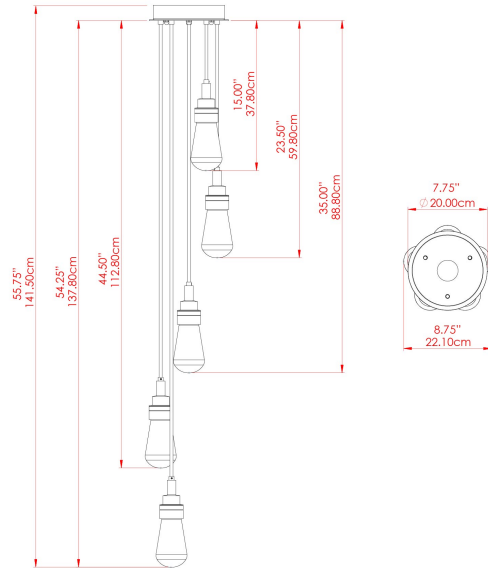

MATERIAL	Brass Steel
HEIGHT	130cm
WIDTH DIAMETER	22cm
LENGTH PROJECTION	130cm
WEIGHT	4.1 kg
LAMPHOLDER	E27
MAX WATTAGE	6.5W
VOLTAGE	220/240v
IP RATING	IP65
CLASS PROTECTION	Class I
SHADE	BO-IP.GLASS x 5
FLEX BAR CHAIN LENGTH	n/a
CABLE TYPE	MLOCA001 Brown Fabric Braided Outdoor Rubber Cable 2 Core Round

MATERIAL	Brass
HEIGHT	130cm
WIDTH DIAMETER	24cm
LENGTH PROJECTION	130cm
WEIGHT	4.1 kg
LAMPHOLDER	E27
MAX WATTAGE	6.5W
VOLTAGE	220/240v
IP RATING	IP65
CLASS PROTECTION	Class I
SHADE	GL186 x 5
FLEX BAR CHAIN LENGTH	n/a
CABLE TYPE	MLOCA001 Brown Fabric Braided Outdoor Rubber Cable 2 Core Round

MATERIAL	Brass Steel
HEIGHT	130cm
WIDTH DIAMETER	22cm
LENGTH PROJECTION	130cm
WEIGHT	4.1 kg
LAMPHOLDER	E27
MAX WATTAGE	6.5W
VOLTAGE	220/240v
IP RATING	IP65
CLASS PROTECTION	Class I
SHADE	GL189 x 5
FLEX BAR CHAIN LENGTH	n/a
CABLE TYPE	MLOCA001 Brown Fabric Braided Outdoor Rubber Cable 2 Core Round

MATERIAL	Brass Steel
HEIGHT	130cm
WIDTH DIAMETER	22cm
LENGTH PROJECTION	130cm
WEIGHT	4.1 kg
LAMPHOLDER	E27
MAX WATTAGE	6.5W
VOLTAGE	220/240v
IP RATING	IP65
CLASS PROTECTION	Class I
SHADE	BO-IPGLASS-OPAL x 5
FLEX BAR CHAIN LENGTH	n/a
CABLE TYPE	MLOCA002 Black Fabric Braided Outdoor Rubber Cable 2 Core Round