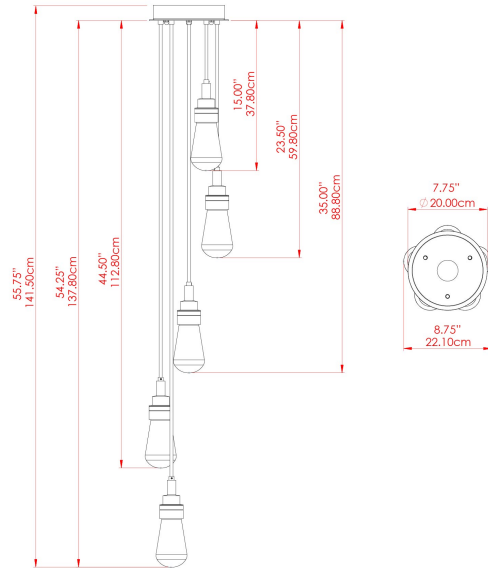

MATERIAL	Brass Steel
HEIGHT	130cm
WIDTH DIAMETER	22cm
LENGTH PROJECTION	130cm
WEIGHT	4.1 kg
LAMPHOLDER	E27
MAX WATTAGE	6.5W
VOLTAGE	220/240v
IP RATING	IP65
CLASS PROTECTION	Class I
SHADE	GL189 x 5
FLEX BAR CHAIN LENGTH	n/a
CABLE TYPE	MLOCA001 Brown Fabric Braided Outdoor Rubber Cable 2 Core Round

FIXING BRACKET: MLROSE24

MATERIAL	Brass Steel
HEIGHT	130cm
WIDTH DIAMETER	22cm
LENGTH PROJECTION	130cm
WEIGHT	4.1 kg
LAMPHOLDER	E27
MAX WATTAGE	6.5W
VOLTAGE	220/240v
IP RATING	IP65
CLASS PROTECTION	Class I
SHADE	BO-IPGLASS-OPAL x 5
FLEX BAR CHAIN LENGTH	n/a
CABLE TYPE	MLOCA002 Black Fabric Braided Outdoor Rubber Cable 2 Core Round

MATERIAL	Brass Steel
HEIGHT	130cm
WIDTH DIAMETER	24cm
LENGTH PROJECTION	130cm
WEIGHT	4.1 kg
LAMPHOLDER	E27
MAX WATTAGE	6.5W
VOLTAGE	220/240v
IP RATING	IP65
CLASS PROTECTION	Class I
SHADE	GL187 x 5
FLEX BAR CHAIN LENGTH	n/a
CABLE TYPE	MLOCA002 Black Fabric Braided Outdoor Rubber Cable 2 Core Round

FIXING BRACKET: MLROSE24

MATERIAL	Brass Steel
HEIGHT	130cm
WIDTH DIAMETER	24cm
LENGTH PROJECTION	130cm
WEIGHT	4.1 kg
LAMPHOLDER	E27
MAX WATTAGE	6.5W
VOLTAGE	220/240v
IP RATING	IP65
CLASS PROTECTION	Class I
SHADE	GL188 x 5
FLEX BAR CHAIN LENGTH	n/a
CABLE TYPE	MLOCA002 Black Fabric Braided Outdoor Rubber Cable 2 Core Round