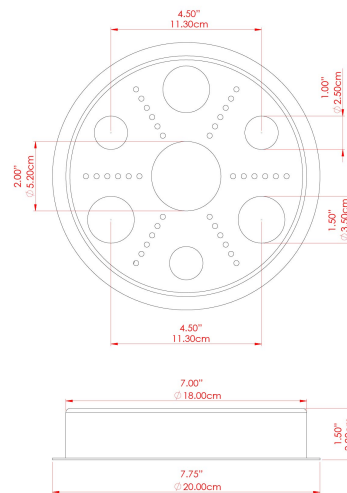

FIXING BRACKET: MLROSE24

WWW.MULLANLIGHTING.COM

Product Notes:

1) Bulbs not included. 2) Dimensions do not include bulbs. 3) All products are individually made-to-order and therefore may differ slightly within manufacturing tolerances. 4) Cable / chain can be shortened during installation. Longer cable / chain lengths available on request. 5) Additional colour finishes may be available on request. 6) Refer to our website for a full list of terms and conditions.