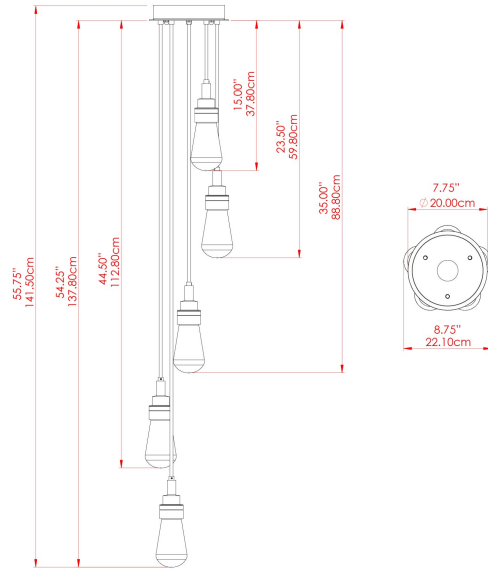

MATERIAL	Brass | Steel
HEIGHT	130cm
WIDTH | DIAMETER	22cm
LENGTH | PROJECTION	130cm
WEIGHT	4.1 kg
LAMPHOLDER	E27
MAX WATTAGE	6.5W
VOLTAGE	220/240v
IP RATING	IP65
CLASS PROTECTION	Class I
SHADE	BO-IP.GLASS x 5
FLEX | BAR | CHAIN LENGTH	n/a
CABLE TYPE	MLOCA002 | Black Fabric Braided Outdoor Rubber Cable | 2 Core Round