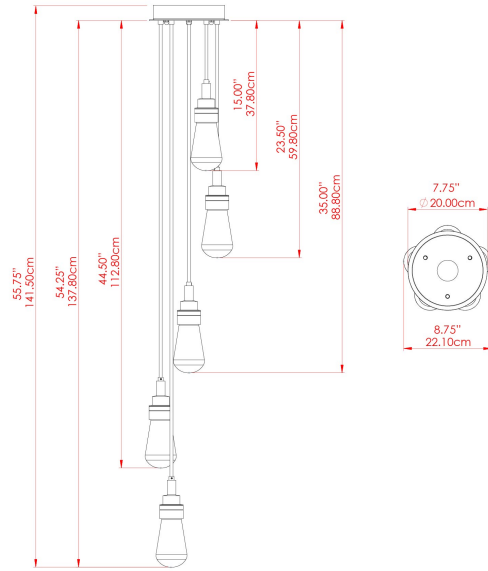

MATERIAL	Brass Steel
HEIGHT	130cm
WIDTH DIAMETER	22cm
LENGTH PROJECTION	130cm
WEIGHT	4.1 kg
LAMPHOLDER	E27
MAX WATTAGE	6.5W
VOLTAGE	220/240v
IP RATING	IP65
CLASS PROTECTION	Class I
SHADE	BO-IP.GLASS x 5
FLEX BAR CHAIN LENGTH	n/a
CABLE TYPE	MLOCA001 Brown Fabric Braided Outdoor Rubber Cable 2 Core Round

MATERIAL	Brass
HEIGHT	130cm
WIDTH DIAMETER	24cm
LENGTH PROJECTION	130cm
WEIGHT	4.1 kg
LAMPHOLDER	E27
MAX WATTAGE	6.5W
VOLTAGE	220/240v
IP RATING	IP65
CLASS PROTECTION	Class I
SHADE	GL186 x 5
FLEX BAR CHAIN LENGTH	n/a
CABLE TYPE	MLOCA001 Brown Fabric Braided Outdoor Rubber Cable 2 Core Round

FIXING BRACKET: MLROSE24

MATERIAL	Brass Steel
HEIGHT	130cm
WIDTH DIAMETER	22cm
LENGTH PROJECTION	130cm
WEIGHT	4.1 kg
LAMPHOLDER	E27
MAX WATTAGE	6.5W
VOLTAGE	220/240v
IP RATING	IP65
CLASS PROTECTION	Class I
SHADE	GL189 x 5
FLEX BAR CHAIN LENGTH	n/a
CABLE TYPE	MLOCA001 Brown Fabric Braided Outdoor Rubber Cable 2 Core Round

FIXING BRACKET: MLROSE24

MATERIAL	Brass Steel
HEIGHT	130cm
WIDTH DIAMETER	22cm
LENGTH PROJECTION	130cm
WEIGHT	4.1 kg
LAMPHOLDER	E27
MAX WATTAGE	6.5W
VOLTAGE	220/240v
IP RATING	IP65
CLASS PROTECTION	Class I
SHADE	BO-IPGLASS-OPAL x 5
FLEX BAR CHAIN LENGTH	n/a
CABLE TYPE	MLOCA001 Brown Fabric Braided Outdoor Rubber Cable 2 Core Round