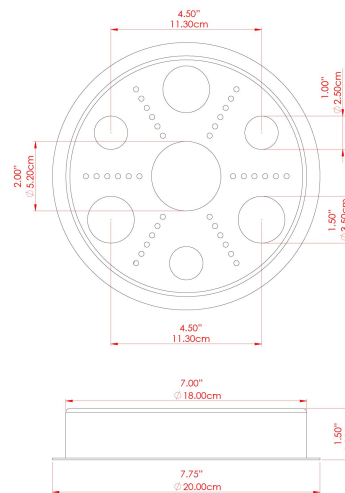

FIXING BRACKET: MLROSE24

WWW.MULLANLIGHTING.COM

Product Notes:

1) Bulbs not included. 2) Dimensions do not include bulbs. 3) All products are individually made-to-order and therefore may differ slightly within manufacturing tolerances. 4) Cable / chain can be shortened during installation. Longer cable / chain lengths available on request. 5) Additional colour finishes may be available on request. 6) Refer to our website for a full list of terms and conditions.