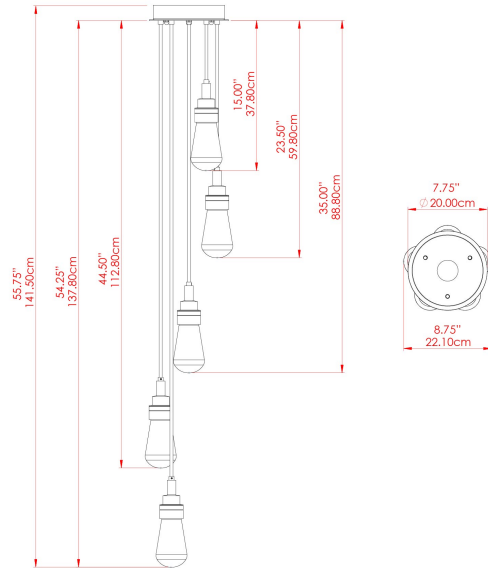

MATERIAL	Brass Steel
HEIGHT	130cm
WIDTH DIAMETER	22cm
LENGTH PROJECTION	130cm
WEIGHT	4.1 kg
LAMPHOLDER	E27
MAX WATTAGE	6.5W
VOLTAGE	220/240v
IP RATING	IP65
CLASS PROTECTION	Class I
SHADE	GL189 x 5
FLEX BAR CHAIN LENGTH	n/a
CABLE TYPE	MLOCA001 Brown Fabric Braided Outdoor Rubber Cable 2 Core Round

MATERIAL	Brass
HEIGHT	130cm
WIDTH DIAMETER	24cm
LENGTH PROJECTION	130cm
WEIGHT	4.1 kg
LAMPHOLDER	E27
MAX WATTAGE	6.5W
VOLTAGE	220/240v
IP RATING	IP20
CLASS PROTECTION	Class I
SHADE	GL186 x 5
FLEX BAR CHAIN LENGTH	n/a
CABLE TYPE	MLOCA002 Black Fabric Braided Outdoor Rubber Cable 2 Core Round

FIXING BRACKET: MLROSE24

MATERIAL	Brass Steel
HEIGHT	130cm
WIDTH DIAMETER	22cm
LENGTH PROJECTION	130cm
WEIGHT	4.1 kg
LAMPHOLDER	E27
MAX WATTAGE	6.5W
VOLTAGE	220/240v
IP RATING	IP65
CLASS PROTECTION	Class I
SHADE	GL189 x 5
FLEX BAR CHAIN LENGTH	n/a
CABLE TYPE	MLOCA002 Black Fabric Braided Outdoor Rubber Cable 2 Core Round

MATERIAL	Brass Steel
HEIGHT	130cm
WIDTH DIAMETER	22cm
LENGTH PROJECTION	130cm
WEIGHT	4.1 kg
LAMPHOLDER	E27
MAX WATTAGE	6.5W
VOLTAGE	220/240v
IP RATING	IP65
CLASS PROTECTION	Class I
SHADE	BO-IPGLASS-OPAL x 5
FLEX BAR CHAIN LENGTH	n/a
CABLE TYPE	MLOCA002 Black Fabric Braided Outdoor Rubber Cable 2 Core Round