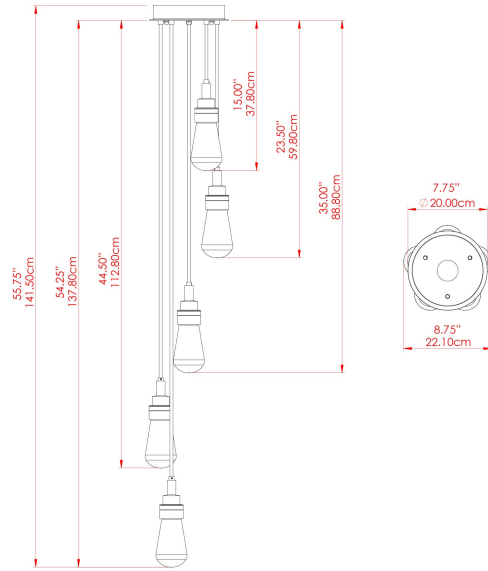

MATERIAL	Brass | Steel
HEIGHT	130cm
WIDTH | DIAMETER	24cm
LENGTH | PROJECTION	130cm
WEIGHT	4.1 kg
LAMPHOLDER	E27
MAX WATTAGE	6.5W
VOLTAGE	220/240v
IP RATING	IP65
CLASS PROTECTION	Class I
SHADE	GL186 x 5
FLEX | BAR | CHAIN LENGTH	n/a
CABLE TYPE	MLOCA002 | Black Fabric Braided Outdoor Rubber Cable | 2 Core Round