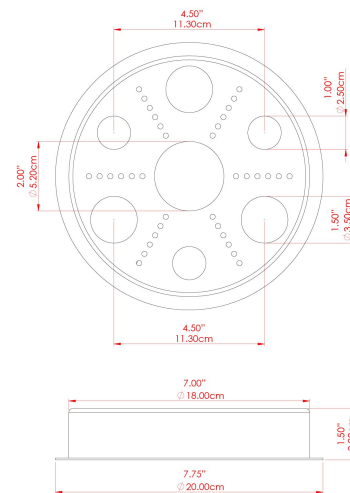

FIXING BRACKET: MLROSE24

Product Notes:
1) Bulbs not included. 2) Dimensions do not include bulbs. 3) All products are individually made-to-order and therefore may differ slightly within manufacturing tolerances. 4) Cable / chain can be shortened during installation. Longer cable / chain lengths available on request. 5) Additional colour finishes may be available on request. 6) Refer to our website for a full list of terms and conditions.