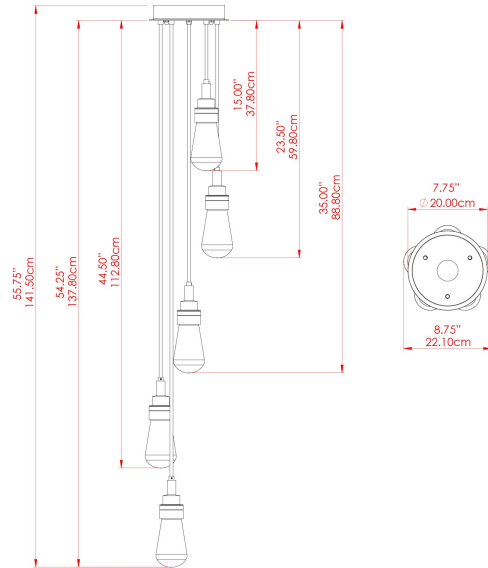

MATERIAL	Brass Steel
HEIGHT	130cm
WIDTH DIAMETER	22cm
LENGTH PROJECTION	130cm
WEIGHT	4.1 kg
LAMPHOLDER	E27
MAX WATTAGE	6.5W
VOLTAGE	220/240v
IP RATING	IP65
CLASS PROTECTION	Class I
SHADE	BO-IP.GLASS x 5
FLEX BAR CHAIN LENGTH	n/a
CABLE TYPE	MLOCA001 Brown Fabric Braided Outdoor Rubber Cable 2 Core Round

FIXING BRACKET: MLROSE24

MATERIAL	Brass Steel
HEIGHT	130cm
WIDTH DIAMETER	22cm
LENGTH PROJECTION	130cm
WEIGHT	4.1 kg
LAMPHOLDER	E27
MAX WATTAGE	6.5W
VOLTAGE	220/240v
IP RATING	IP65
CLASS PROTECTION	Class I
SHADE	BO-IPGLASS-OPAL x 5
FLEX BAR CHAIN LENGTH	n/a
CABLE TYPE	MLOCA001 Brown Fabric Braided Outdoor Rubber Cable 2 Core Round

FIXING BRACKET: MLROSE24

MATERIAL	Brass Steel
HEIGHT	130cm
WIDTH DIAMETER	24cm
LENGTH PROJECTION	130cm
WEIGHT	4.1 kg
LAMPHOLDER	E27
MAX WATTAGE	6.5W
VOLTAGE	220/240v
IP RATING	IP65
CLASS PROTECTION	Class I
SHADE	GL187 x 5
FLEX BAR CHAIN LENGTH	n/a
CABLE TYPE	MLOCA001 Brown Fabric Braided Outdoor Rubber Cable 2 Core Round

FIXING BRACKET: MLROSE24

MATERIAL	Brass Steel
HEIGHT	130cm
WIDTH DIAMETER	24cm
LENGTH PROJECTION	130cm
WEIGHT	4.1 kg
LAMPHOLDER	E27
MAX WATTAGE	6.5W
VOLTAGE	220/240v
IP RATING	IP65
CLASS PROTECTION	Class I
SHADE	GL188 x 5
FLEX BAR CHAIN LENGTH	n/a
CABLE TYPE	MLOCA001 Brown Fabric Braided Outdoor Rubber Cable 2 Core Round