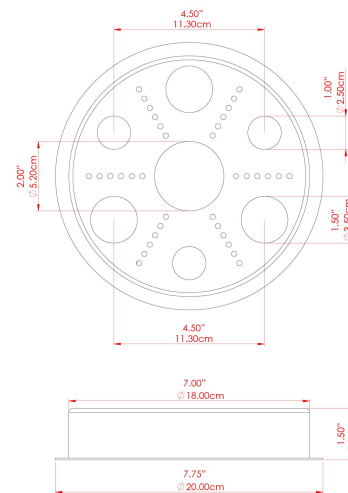

FIXING BRACKET: MLROSE24

Product Notes:
1) Bulbs not included. 2) Dimensions do not include bulbs. 3) All products are individually made-to-order and therefore may differ slightly within manufacturing tolerances. 4) Cable / chain can be shortened during installation. Longer cable / chain lengths available on request. 5) Additional colour finishes may be available on request. 6) Refer to our website for a full list of terms and conditions.