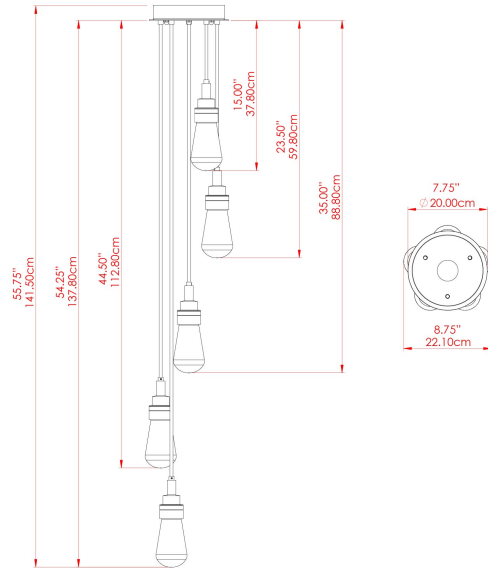

MATERIAL	Brass | Steel
HEIGHT	130cm
WIDTH | DIAMETER	24cm
LENGTH | PROJECTION	130cm
WEIGHT	4.1 kg
LAMPHOLDER	E27
MAX WATTAGE	6.5W
VOLTAGE	220/240v
IP RATING	IP65
CLASS PROTECTION	Class I
SHADE	GL188 x 5
FLEX | BAR | CHAIN LENGTH	n/a
CABLE TYPE	MLOCA001 | Brown Fabric Braided Outdoor Rubber Cable | 2 Core Round