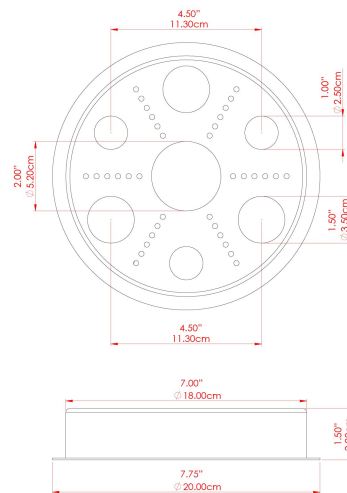

MATERIAL	Brass Steel
HEIGHT	130cm
WIDTH DIAMETER	22cm
LENGTH PROJECTION	130cm
WEIGHT	4.1 kg
LAMPHOLDER	E27
MAX WATTAGE	6.5W
VOLTAGE	220/240v
IP RATING	IP65
CLASS PROTECTION	Class I
SHADE	GL189 x 5
FLEX BAR CHAIN LENGTH	n/a
CABLE TYPE	MLOCA001 Brown Fabric Braided Outdoor Rubber Cable 2 Core Round

FIXING BRACKET: MLROSE24

MATERIAL	Brass Steel
HEIGHT	130cm
WIDTH DIAMETER	22cm
LENGTH PROJECTION	130cm
WEIGHT	4.1 kg
LAMPHOLDER	E27
MAX WATTAGE	6.5W
VOLTAGE	220/240v
IP RATING	IP65
CLASS PROTECTION	Class I
SHADE	BO-IPGLASS-OPAL x 5
FLEX BAR CHAIN LENGTH	n/a
CABLE TYPE	MLOCA002 Black Fabric Braided Outdoor Rubber Cable 2 Core Round

MATERIAL	Brass Steel
HEIGHT	130cm
WIDTH DIAMETER	24cm
LENGTH PROJECTION	130cm
WEIGHT	4.1 kg
LAMPHOLDER	E27
MAX WATTAGE	6.5W
VOLTAGE	220/240v
IP RATING	IP65
CLASS PROTECTION	Class I
SHADE	GL187 x 5
FLEX BAR CHAIN LENGTH	n/a
CABLE TYPE	MLOCA002 Black Fabric Braided Outdoor Rubber Cable 2 Core Round

FIXING BRACKET: MLROSE24

MATERIAL	Brass Steel
HEIGHT	130cm
WIDTH DIAMETER	24cm
LENGTH PROJECTION	130cm
WEIGHT	4.1 kg
LAMPHOLDER	E27
MAX WATTAGE	6.5W
VOLTAGE	220/240v
IP RATING	IP65
CLASS PROTECTION	Class I
SHADE	GL188 x 5
FLEX BAR CHAIN LENGTH	n/a
CABLE TYPE	MLOCA002 Black Fabric Braided Outdoor Rubber Cable 2 Core Round