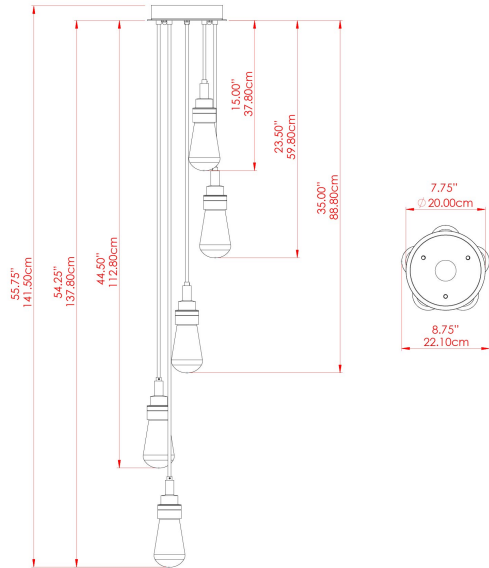

MATERIAL	Brass | Steel
HEIGHT	130cm
WIDTH | DIAMETER	22cm
LENGTH | PROJECTION	130cm
WEIGHT	4.1 kg
LAMPHOLDER	E27
MAX WATTAGE	6.5W
VOLTAGE	220/240v
IP RATING	IP65
CLASS PROTECTION	Class I
SHADE	GL191 x 5
FLEX | BAR | CHAIN LENGTH	n/a
CABLE TYPE	MLOCA002 | Black Fabric Braided Outdoor Rubber Cable | 2 Core Round