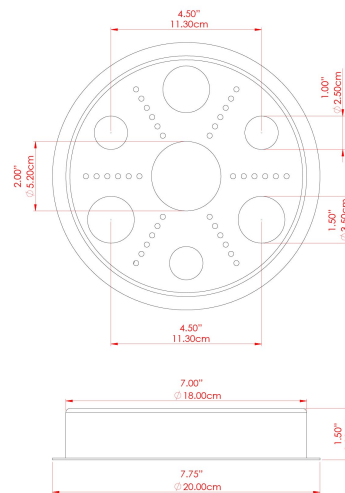

FIXING BRACKET: MLROSE24