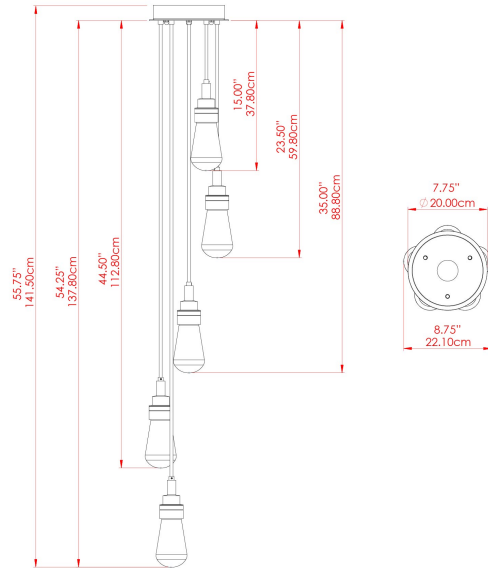

MATERIAL	Brass Steel
HEIGHT	130cm
WIDTH DIAMETER	24cm
LENGTH PROJECTION	130cm
WEIGHT	4.1 kg
LAMPHOLDER	E27
MAX WATTAGE	6.5W
VOLTAGE	220/240v
IP RATING	IP65
CLASS PROTECTION	Class I
SHADE	GL186 x 5
FLEX BAR CHAIN LENGTH	n/a
CABLE TYPE	MLOCA002 Black Fabric Braided Outdoor Rubber Cable 2 Core Round

MATERIAL	Brass Steel
HEIGHT	130cm
WIDTH DIAMETER	22cm
LENGTH PROJECTION	130cm
WEIGHT	4.1 kg
LAMPHOLDER	E27
MAX WATTAGE	6.5W
VOLTAGE	220/240v
IP RATING	IP65
CLASS PROTECTION	Class I
SHADE	GL189 x 5
FLEX BAR CHAIN LENGTH	n/a
CABLE TYPE	MLOCA001 Brown Fabric Braided Outdoor Rubber Cable 2 Core Round

MATERIAL	Brass Steel
HEIGHT	130cm
WIDTH DIAMETER	22cm
LENGTH PROJECTION	130cm
WEIGHT	4.1 kg
LAMPHOLDER	E27
MAX WATTAGE	6.5W
VOLTAGE	220/240v
IP RATING	IP65
CLASS PROTECTION	Class I
SHADE	BO-IPGLASS-OPAL x 5
FLEX BAR CHAIN LENGTH	n/a
CABLE TYPE	MLOCA002 Black Fabric Braided Outdoor Rubber Cable 2 Core Round

MATERIAL	Brass Steel
HEIGHT	130cm
WIDTH DIAMETER	24cm
LENGTH PROJECTION	130cm
WEIGHT	4.1 kg
LAMPHOLDER	E27
MAX WATTAGE	6.5W
VOLTAGE	220/240v
IP RATING	IP65
CLASS PROTECTION	Class I
SHADE	GL187 x 5
FLEX BAR CHAIN LENGTH	n/a
CABLE TYPE	MLOCA002 Black Fabric Braided Outdoor Rubber Cable 2 Core Round