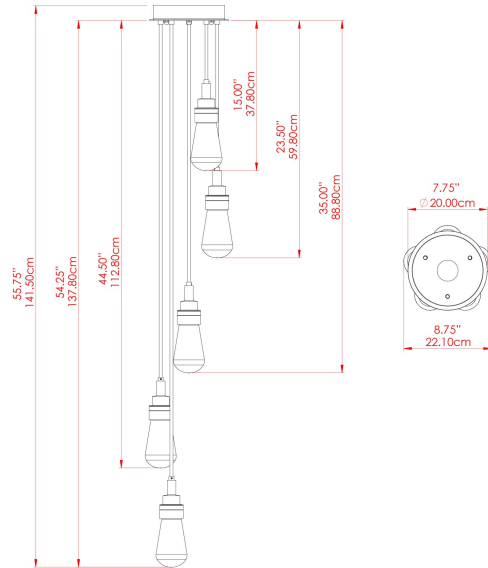

MATERIAL	Brass Steel
HEIGHT	130cm
WIDTH DIAMETER	22cm
LENGTH PROJECTION	130cm
WEIGHT	4.1 kg
LAMPHOLDER	E27
MAX WATTAGE	6.5W
VOLTAGE	220/240v
IP RATING	IP65
CLASS PROTECTION	Class I
SHADE	BO-IP.GLASS x 5
FLEX BAR CHAIN LENGTH	n/a
CABLE TYPE	MLOCA002 Black Fabric Braided Outdoor Rubber Cable 2 Core Round

FIXING BRACKET: MLROSE24

MATERIAL	Brass Steel
HEIGHT	130cm
WIDTH DIAMETER	24cm
LENGTH PROJECTION	130cm
WEIGHT	4.1 kg
LAMPHOLDER	E27
MAX WATTAGE	6.5W
VOLTAGE	220/240v
IP RATING	IP65
CLASS PROTECTION	Class I
SHADE	GL186 x 5
FLEX BAR CHAIN LENGTH	n/a
CABLE TYPE	MLOCA002 Black Fabric Braided Outdoor Rubber Cable 2 Core Round

MATERIAL	Brass Steel
HEIGHT	130cm
WIDTH DIAMETER	22cm
LENGTH PROJECTION	130cm
WEIGHT	4.1 kg
LAMPHOLDER	E27
MAX WATTAGE	6.5W
VOLTAGE	220/240v
IP RATING	IP65
CLASS PROTECTION	Class I
SHADE	GL189 x 5
FLEX BAR CHAIN LENGTH	n/a
CABLE TYPE	MLOCA001 Brown Fabric Braided Outdoor Rubber Cable 2 Core Round

FIXING BRACKET: MLROSE24

MATERIAL	Brass Steel
HEIGHT	130cm
WIDTH DIAMETER	22cm
LENGTH PROJECTION	130cm
WEIGHT	4.1 kg
LAMPHOLDER	E27
MAX WATTAGE	6.5W
VOLTAGE	220/240v
IP RATING	IP65
CLASS PROTECTION	Class I
SHADE	BO-IPGLASS-OPAL x 5
FLEX BAR CHAIN LENGTH	n/a
CABLE TYPE	MLOCA002 Black Fabric Braided Outdoor Rubber Cable 2 Core Round