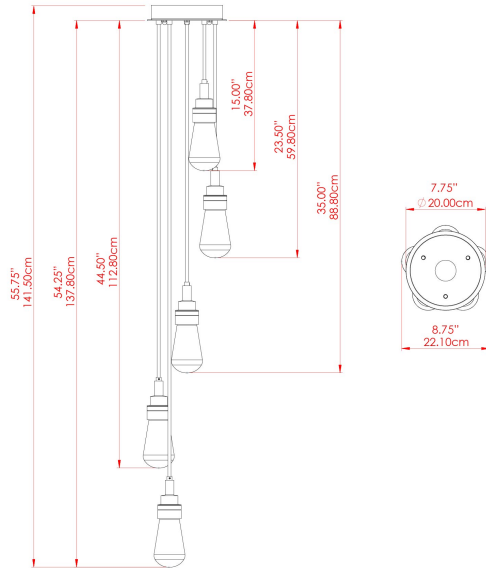

MATERIAL	Brass | Steel
HEIGHT	130cm
WIDTH | DIAMETER	22cm
LENGTH | PROJECTION	130cm
WEIGHT	4.1 kg
LAMPHOLDER	E27
MAX WATTAGE	6.5W
VOLTAGE	220/240v
IP RATING	IP65
CLASS PROTECTION	Class I
SHADE	BO-IP.GLASS x 5
FLEX | BAR | CHAIN LENGTH	n/a
CABLE TYPE	MLOCA002 | Black Fabric Braided Outdoor Rubber Cable | 2 Core Round