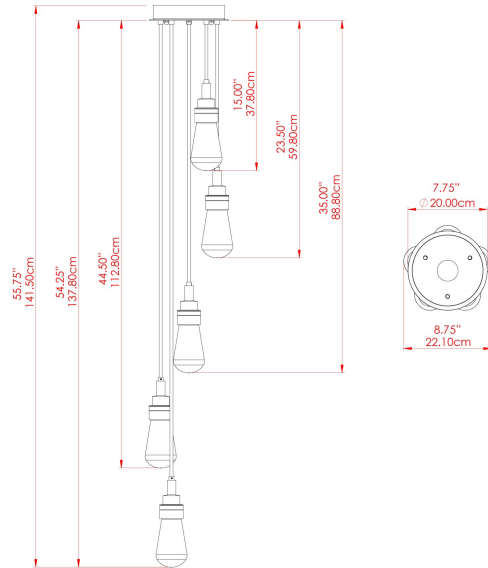

FIXING BRACKET: MLROSE24

MATERIAL	Brass Steel
HEIGHT	130cm
WIDTH DIAMETER	22cm
LENGTH PROJECTION	130cm
WEIGHT	4.1 kg
LAMPHOLDER	E27
MAX WATTAGE	6.5W
VOLTAGE	220/240v
IP RATING	IP65
CLASS PROTECTION	Class I
SHADE	GL189 x 5
FLEX BAR CHAIN LENGTH	n/a
CABLE TYPE	MLOCA001 Brown Fabric Braided Outdoor Rubber Cable 2 Core Round

MATERIAL	Brass Steel
HEIGHT	130cm
WIDTH DIAMETER	30cm
LENGTH PROJECTION	130cm
WEIGHT	4.1 kg
LAMPHOLDER	E27
MAX WATTAGE	6.5W
VOLTAGE	220/240v
IP RATING	IP65
CLASS PROTECTION	Class I
SHADE	GL191 x 5
FLEX BAR CHAIN LENGTH	n/a
CABLE TYPE	MLOCA001 Brown Fabric Braided Outdoor Rubber Cable 2 Core Round

MATERIAL	Brass Steel
HEIGHT	130cm
WIDTH DIAMETER	24cm
LENGTH PROJECTION	130cm
WEIGHT	4.1 kg
LAMPHOLDER	E27
MAX WATTAGE	6.5W
VOLTAGE	220/240v
IP RATING	IP65
CLASS PROTECTION	Class I
SHADE	GL188 x 5
FLEX BAR CHAIN LENGTH	n/a
CABLE TYPE	MLOCA001 Brown Fabric Braided Outdoor Rubber Cable 2 Core Round

MATERIAL	Brass Steel
HEIGHT	130cm
WIDTH DIAMETER	22cm
LENGTH PROJECTION	130cm
WEIGHT	4.1 kg
LAMPHOLDER	E27
MAX WATTAGE	6.5W
VOLTAGE	220/240v
IP RATING	IP65
CLASS PROTECTION	Class I
SHADE	GL191 x 5
FLEX BAR CHAIN LENGTH	n/a
CABLE TYPE	MLOCA002 Black Fabric Braided Outdoor Rubber Cable 2 Core Round