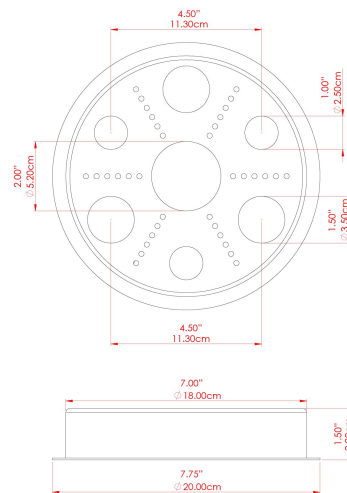

FIXING BRACKET: MLROSE24