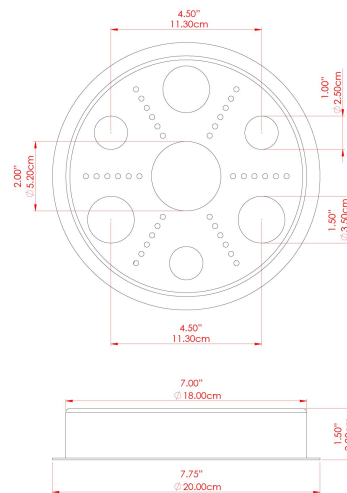

MATERIAL	Brass Steel
HEIGHT	130cm
WIDTH DIAMETER	22cm
LENGTH PROJECTION	130cm
WEIGHT	4.1 kg
LAMPHOLDER	E27
MAX WATTAGE	6.5W
VOLTAGE	220/240v
IP RATING	IP65
CLASS PROTECTION	Class I
SHADE	GL189 x 5
FLEX BAR CHAIN LENGTH	n/a
CABLE TYPE	MLOCA001 Brown Fabric Braided Outdoor Rubber Cable 2 Core Round

MATERIAL	Brass Steel
HEIGHT	130cm
WIDTH DIAMETER	24cm
LENGTH PROJECTION	130cm
WEIGHT	4.1 kg
LAMPHOLDER	E27
MAX WATTAGE	6.5W
VOLTAGE	220/240v
IP RATING	IP65
CLASS PROTECTION	Class I
SHADE	GL187 x 5
FLEX BAR CHAIN LENGTH	n/a
CABLE TYPE	MLOCA002 Black Fabric Braided Outdoor Rubber Cable 2 Core Round

FIXING BRACKET: MLROSE24

MATERIAL	Brass Steel
HEIGHT	130cm
WIDTH DIAMETER	24cm
LENGTH PROJECTION	130cm
WEIGHT	4.1 kg
LAMPHOLDER	E27
MAX WATTAGE	6.5W
VOLTAGE	220/240v
IP RATING	IP65
CLASS PROTECTION	Class I
SHADE	GL188 x 5
FLEX BAR CHAIN LENGTH	n/a
CABLE TYPE	MLOCA002 Black Fabric Braided Outdoor Rubber Cable 2 Core Round

FIXING BRACKET: MLROSE24

MATERIAL	Brass Steel
HEIGHT	130cm
WIDTH DIAMETER	22cm
LENGTH PROJECTION	130cm
WEIGHT	4.1 kg
LAMPHOLDER	E27
MAX WATTAGE	6.5W
VOLTAGE	220/240v
IP RATING	IP65
CLASS PROTECTION	Class I
SHADE	GL191 x 5
FLEX BAR CHAIN LENGTH	n/a
CABLE TYPE	MLOCA001 Brown Fabric Braided Outdoor Rubber Cable 2 Core Round