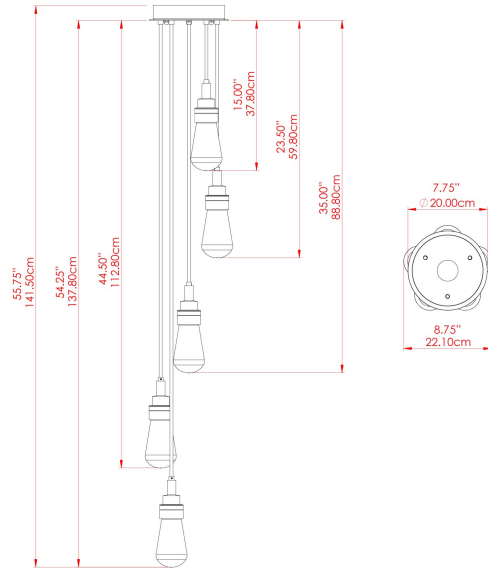

MATERIAL	Brass Steel
HEIGHT	130cm
WIDTH DIAMETER	22cm
LENGTH PROJECTION	130cm
WEIGHT	4.1 kg
LAMPHOLDER	E27
MAX WATTAGE	6.5W
VOLTAGE	220/240v
IP RATING	IP65
CLASS PROTECTION	Class I
SHADE	BO-IP.GLASS x 5
FLEX BAR CHAIN LENGTH	n/a
CABLE TYPE	MLOCA001 Brown Fabric Braided Outdoor Rubber Cable 2 Core Round

MATERIAL	Brass
HEIGHT	130cm
WIDTH DIAMETER	24cm
LENGTH PROJECTION	130cm
WEIGHT	4.1 kg
LAMPHOLDER	E27
MAX WATTAGE	6.5W
VOLTAGE	220/240v
IP RATING	IP65
CLASS PROTECTION	Class I
SHADE	GL186 x 5
FLEX BAR CHAIN LENGTH	n/a
CABLE TYPE	MLOCA001 Brown Fabric Braided Outdoor Rubber Cable 2 Core Round

FIXING BRACKET: MLROSE24

MATERIAL	Brass Steel
HEIGHT	130cm
WIDTH DIAMETER	22cm
LENGTH PROJECTION	130cm
WEIGHT	4.1 kg
LAMPHOLDER	E27
MAX WATTAGE	6.5W
VOLTAGE	220/240v
IP RATING	IP65
CLASS PROTECTION	Class I
SHADE	BO-IPGLASS-OPAL x 5
FLEX BAR CHAIN LENGTH	n/a
CABLE TYPE	MLOCA001 Brown Fabric Braided Outdoor Rubber Cable 2 Core Round

FIXING BRACKET: MLROSE24

MATERIAL	Brass Steel
HEIGHT	130cm
WIDTH DIAMETER	24cm
LENGTH PROJECTION	130cm
WEIGHT	4.1 kg
LAMPHOLDER	E27
MAX WATTAGE	6.5W
VOLTAGE	220/240v
IP RATING	IP65
CLASS PROTECTION	Class I
SHADE	GL187 x 5
FLEX BAR CHAIN LENGTH	n/a
CABLE TYPE	MLOCA001 Brown Fabric Braided Outdoor Rubber Cable 2 Core Round