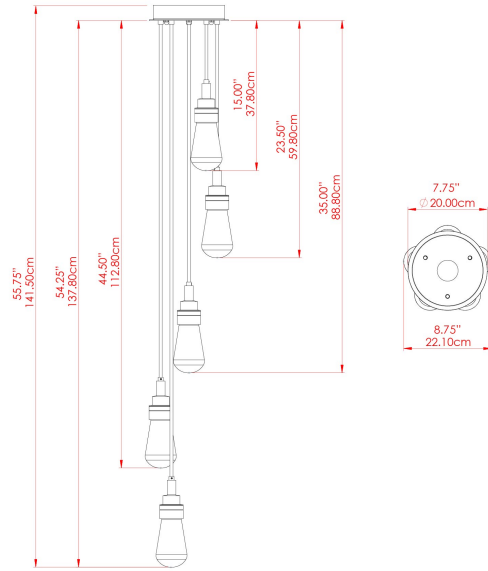

MATERIAL	Brass | Steel
HEIGHT	130cm
WIDTH | DIAMETER	24cm
LENGTH | PROJECTION	130cm
WEIGHT	4.1 kg
LAMPHOLDER	E27
MAX WATTAGE	6.5W
VOLTAGE	220/240v
IP RATING	IP65
CLASS PROTECTION	Class I
SHADE	GL187 x 5
FLEX | BAR | CHAIN LENGTH	n/a
CABLE TYPE	MLOCA002 | Black Fabric Braided Outdoor Rubber Cable | 2 Core Round