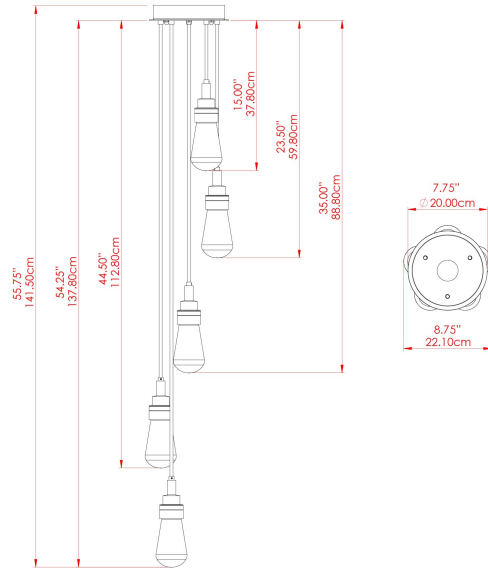

MATERIAL	Brass | Steel
HEIGHT	130cm
WIDTH | DIAMETER	22cm
LENGTH | PROJECTION	130cm
WEIGHT	4.1 kg
LAMPHOLDER	E27
MAX WATTAGE	6.5W
VOLTAGE	220/240v
IP RATING	IP65
CLASS PROTECTION	Class I
SHADE	GL191 x 5
FLEX | BAR | CHAIN LENGTH	n/a
CABLE TYPE	MLOCA001 | Brown Fabric Braided Outdoor Rubber Cable | 2 Core Round

FIXING BRACKET: MLROSE24