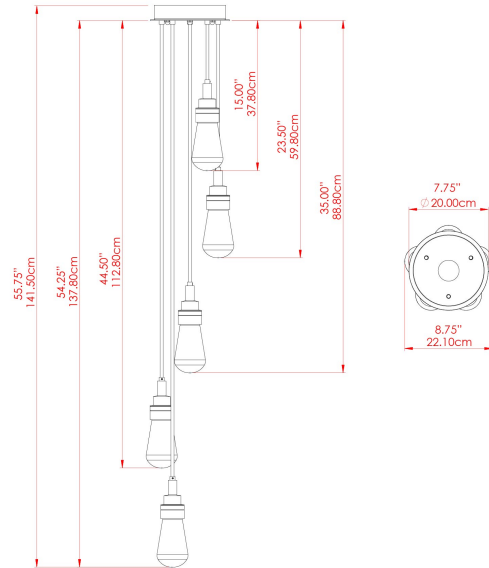

MATERIAL	Brass | Steel
HEIGHT	130cm
WIDTH | DIAMETER	22cm
LENGTH | PROJECTION	130cm
WEIGHT	4.1 kg
LAMPHOLDER	E27
MAX WATTAGE	6.5W
VOLTAGE	220/240v
IP RATING	IP65
CLASS PROTECTION	Class I
SHADE	BO-IP.GLASS x 5
FLEX | BAR | CHAIN LENGTH	n/a
CABLE TYPE	MLOCA002 | Black Fabric Braided Outdoor Rubber Cable | 2 Core Round