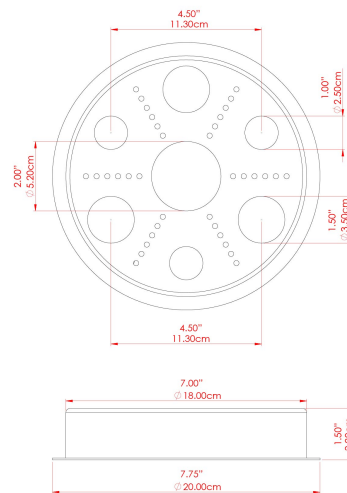

FIXING BRACKET: MLROSE24

Product Notes:
1) Bulbs not included. 2) Dimensions do not include bulbs. 3) All products are individually made-to-order and therefore may differ slightly within manufacturing tolerances. 4) Cable / chain can be shortened during installation. Longer cable / chain lengths available on request. 5) Additional colour finishes may be available on request. 6) Refer to our website for a full list of terms and conditions.