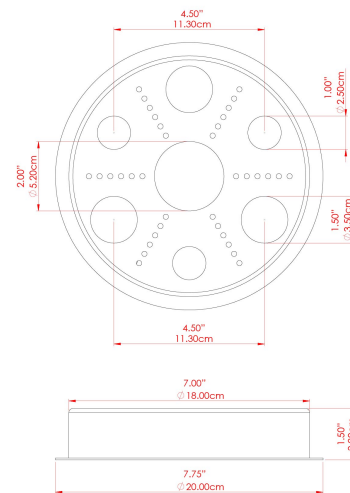

FIXING BRACKET: MLROSE24