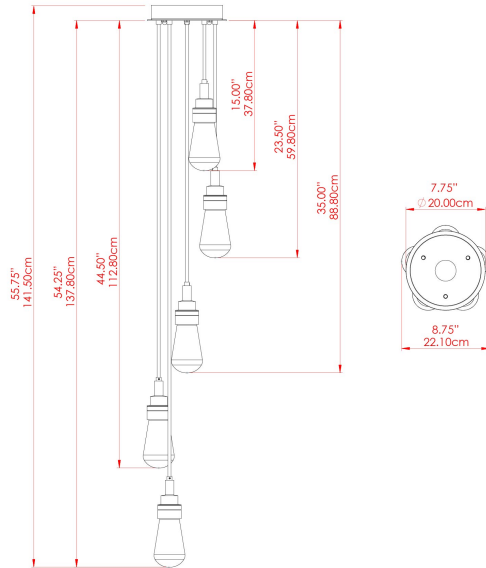

MATERIAL	Brass Steel
HEIGHT	130cm
WIDTH DIAMETER	30cm
LENGTH PROJECTION	130cm
WEIGHT	4.1 kg
LAMPHOLDER	E27
MAX WATTAGE	6.5W
VOLTAGE	220/240v
IP RATING	IP65
CLASS PROTECTION	Class I
SHADE	GL191 x 5
FLEX BAR CHAIN LENGTH	n/a
CABLE TYPE	MLOCA001 Brown Fabric Braided Outdoor Rubber Cable 2 Core Round

MATERIAL	Brass Steel
HEIGHT	130cm
WIDTH DIAMETER	22cm
LENGTH PROJECTION	130cm
WEIGHT	4.1 kg
LAMPHOLDER	E27
MAX WATTAGE	6.5W
VOLTAGE	220/240v
IP RATING	IP65
CLASS PROTECTION	Class I
SHADE	BO-IP.GLASS x 5
FLEX BAR CHAIN LENGTH	n/a
CABLE TYPE	MLOCA002 Black Fabric Braided Outdoor Rubber Cable 2 Core Round

MATERIAL	Brass
HEIGHT	130cm
WIDTH DIAMETER	24cm
LENGTH PROJECTION	130cm
WEIGHT	4.1 kg
LAMPHOLDER	E27
MAX WATTAGE	6.5W
VOLTAGE	220/240v
IP RATING	IP20
CLASS PROTECTION	Class I
SHADE	GL186 x 5
FLEX BAR CHAIN LENGTH	n/a
CABLE TYPE	MLOCA002 Black Fabric Braided Outdoor Rubber Cable 2 Core Round