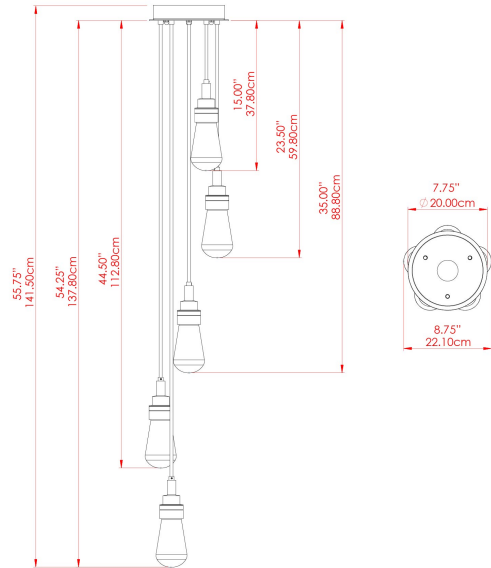

MATERIAL	Brass Steel
HEIGHT	130cm
WIDTH DIAMETER	22cm
LENGTH PROJECTION	130cm
WEIGHT	4.1 kg
LAMPHOLDER	E27
MAX WATTAGE	6.5W
VOLTAGE	220/240v
IP RATING	IP65
CLASS PROTECTION	Class I
SHADE	BO-IP.GLASS x 5
FLEX BAR CHAIN LENGTH	n/a
CABLE TYPE	MLOCA002 Black Fabric Braided Outdoor Rubber Cable 2 Core Round

MATERIAL	Brass Steel
HEIGHT	130cm
WIDTH DIAMETER	22cm
LENGTH PROJECTION	130cm
WEIGHT	4.1 kg
LAMPHOLDER	E27
MAX WATTAGE	6.5W
VOLTAGE	220/240v
IP RATING	IP65
CLASS PROTECTION	Class I
SHADE	GL189 x 5
FLEX BAR CHAIN LENGTH	n/a
CABLE TYPE	MLOCA001 Brown Fabric Braided Outdoor Rubber Cable 2 Core Round

FIXING BRACKET: MLROSE24

MATERIAL	Brass Steel
HEIGHT	130cm
WIDTH DIAMETER	22cm
LENGTH PROJECTION	130cm
WEIGHT	4.1 kg
LAMPHOLDER	E27
MAX WATTAGE	6.5W
VOLTAGE	220/240v
IP RATING	IP65
CLASS PROTECTION	Class I
SHADE	BO-IPGLASS-OPAL x 5
FLEX BAR CHAIN LENGTH	n/a
CABLE TYPE	MLOCA002 Black Fabric Braided Outdoor Rubber Cable 2 Core Round

MATERIAL	Brass Steel
HEIGHT	130cm
WIDTH DIAMETER	24cm
LENGTH PROJECTION	130cm
WEIGHT	4.1 kg
LAMPHOLDER	E27
MAX WATTAGE	6.5W
VOLTAGE	220/240v
IP RATING	IP65
CLASS PROTECTION	Class I
SHADE	GL187 x 5
FLEX BAR CHAIN LENGTH	n/a
CABLE TYPE	MLOCA002 Black Fabric Braided Outdoor Rubber Cable 2 Core Round