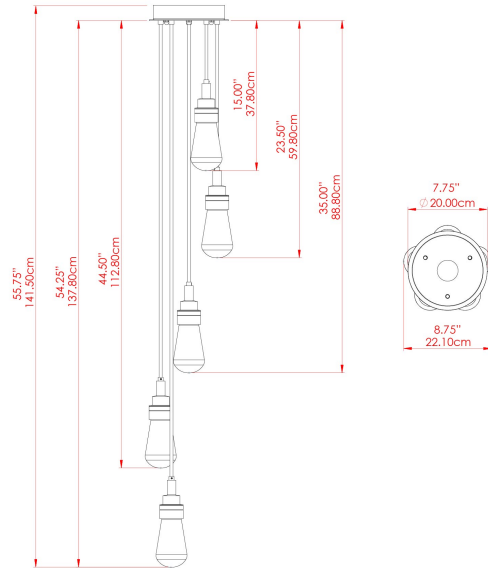

MATERIAL	Brass Steel
HEIGHT	130cm
WIDTH DIAMETER	22cm
LENGTH PROJECTION	130cm
WEIGHT	4.1 kg
LAMPHOLDER	E27
MAX WATTAGE	6.5W
VOLTAGE	220/240v
IP RATING	IP65
CLASS PROTECTION	Class I
SHADE	GL191 x 5
FLEX BAR CHAIN LENGTH	n/a
CABLE TYPE	MLOCA002 Black Fabric Braided Outdoor Rubber Cable 2 Core Round

MATERIAL	Brass Steel
HEIGHT	130cm
WIDTH DIAMETER	22cm
LENGTH PROJECTION	130cm
WEIGHT	4.1 kg
LAMPHOLDER	E27
MAX WATTAGE	6.5W
VOLTAGE	220/240v
IP RATING	IP65
CLASS PROTECTION	Class I
SHADE	BO-IP.GLASS x 5
FLEX BAR CHAIN LENGTH	n/a
CABLE TYPE	MLOCA002 Black Fabric Braided Outdoor Rubber Cable 2 Core Round

FIXING BRACKET: MLROSE24

MATERIAL	Brass Steel
HEIGHT	130cm
WIDTH DIAMETER	24cm
LENGTH PROJECTION	130cm
WEIGHT	4.1 kg
LAMPHOLDER	E27
MAX WATTAGE	6.5W
VOLTAGE	220/240v
IP RATING	IP65
CLASS PROTECTION	Class I
SHADE	GL186 x 5
FLEX BAR CHAIN LENGTH	n/a
CABLE TYPE	MLOCA002 Black Fabric Braided Outdoor Rubber Cable 2 Core Round

MATERIAL	Brass Steel
HEIGHT	130cm
WIDTH DIAMETER	22cm
LENGTH PROJECTION	130cm
WEIGHT	4.1 kg
LAMPHOLDER	E27
MAX WATTAGE	6.5W
VOLTAGE	220/240v
IP RATING	IP65
CLASS PROTECTION	Class I
SHADE	GL189 x 5
FLEX BAR CHAIN LENGTH	n/a
CABLE TYPE	MLOCA001 Brown Fabric Braided Outdoor Rubber Cable 2 Core Round