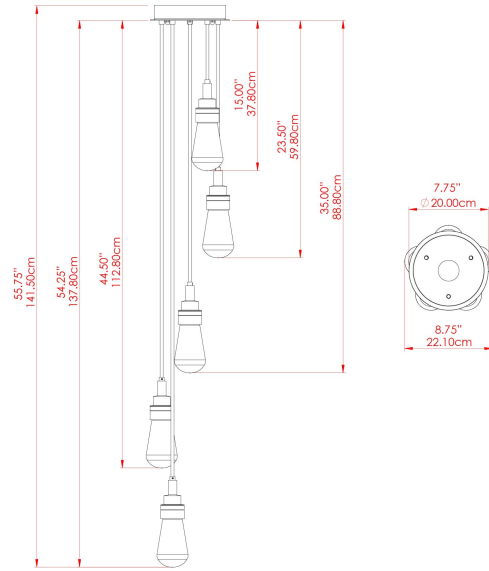

MATERIAL	Brass | Steel
HEIGHT	130cm
WIDTH | DIAMETER	22cm
LENGTH | PROJECTION	130cm
WEIGHT	4.1 kg
LAMPHOLDER	E27
MAX WATTAGE	6.5W
VOLTAGE	220/240v
IP RATING	IP65
CLASS PROTECTION	Class I
SHADE	BO-IPGLASS-OPAL x 5
FLEX | BAR | CHAIN LENGTH	n/a
CABLE TYPE	MLOCA002 | Black Fabric Braided Outdoor Rubber Cable | 2 Core Round

FIXING BRACKET: MLROSE24