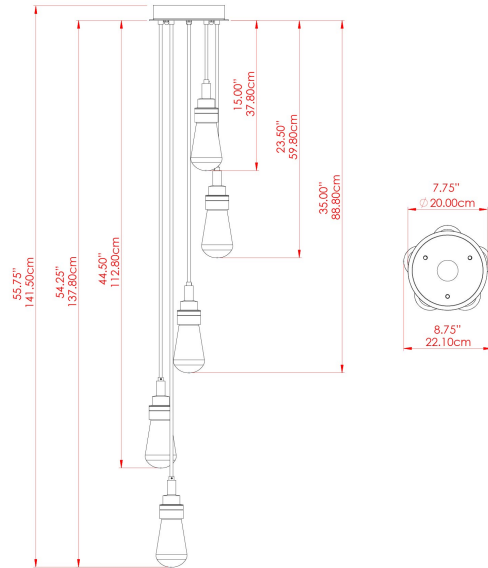

MATERIAL	Brass Steel
HEIGHT	130cm
WIDTH DIAMETER	22cm
LENGTH PROJECTION	130cm
WEIGHT	4.1 kg
LAMPHOLDER	E27
MAX WATTAGE	6.5W
VOLTAGE	220/240v
IP RATING	IP65
CLASS PROTECTION	Class I
SHADE	BO-IP.GLASS x 5
FLEX BAR CHAIN LENGTH	n/a
CABLE TYPE	MLOCA001 Brown Fabric Braided Outdoor Rubber Cable 2 Core Round

MATERIAL	Brass
HEIGHT	130cm
WIDTH DIAMETER	24cm
LENGTH PROJECTION	130cm
WEIGHT	4.1 kg
LAMPHOLDER	E27
MAX WATTAGE	6.5W
VOLTAGE	220/240v
IP RATING	IP65
CLASS PROTECTION	Class I
SHADE	GL186 x 5
FLEX BAR CHAIN LENGTH	n/a
CABLE TYPE	MLOCA001 Brown Fabric Braided Outdoor Rubber Cable 2 Core Round

FIXING BRACKET: MLROSE24

MATERIAL	Brass Steel
HEIGHT	130cm
WIDTH DIAMETER	22cm
LENGTH PROJECTION	130cm
WEIGHT	4.1 kg
LAMPHOLDER	E27
MAX WATTAGE	6.5W
VOLTAGE	220/240v
IP RATING	IP65
CLASS PROTECTION	Class I
SHADE	GL189 x 5
FLEX BAR CHAIN LENGTH	n/a
CABLE TYPE	MLOCA001 Brown Fabric Braided Outdoor Rubber Cable 2 Core Round

FIXING BRACKET: MLROSE24

MATERIAL	Brass Steel
HEIGHT	130cm
WIDTH DIAMETER	22cm
LENGTH PROJECTION	130cm
WEIGHT	4.1 kg
LAMPHOLDER	E27
MAX WATTAGE	6.5W
VOLTAGE	220/240v
IP RATING	IP65
CLASS PROTECTION	Class I
SHADE	BO-IPGLASS-OPAL x 5
FLEX BAR CHAIN LENGTH	n/a
CABLE TYPE	MLOCA001 Brown Fabric Braided Outdoor Rubber Cable 2 Core Round