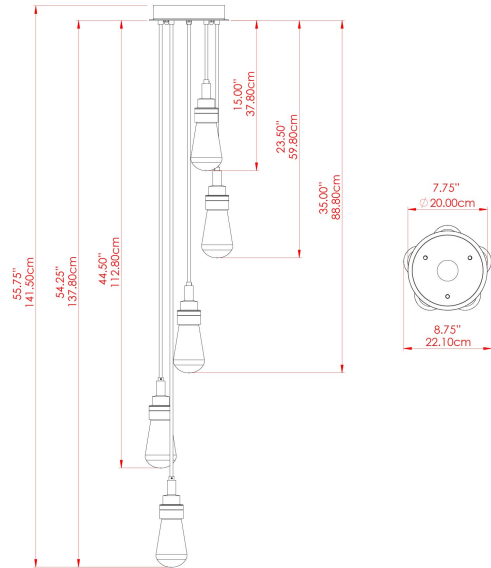

MATERIAL	Brass Steel
HEIGHT	130cm
WIDTH DIAMETER	24cm
LENGTH PROJECTION	130cm
WEIGHT	4.1 kg
LAMPHOLDER	E27
MAX WATTAGE	6.5W
VOLTAGE	220/240v
IP RATING	IP65
CLASS PROTECTION	Class I
SHADE	GL188 x 5
FLEX BAR CHAIN LENGTH	n/a
CABLE TYPE	MLOCA001 Brown Fabric Braided Outdoor Rubber Cable 2 Core Round

MATERIAL	Brass Steel
HEIGHT	130cm
WIDTH DIAMETER	22cm
LENGTH PROJECTION	130cm
WEIGHT	4.1 kg
LAMPHOLDER	E27
MAX WATTAGE	6.5W
VOLTAGE	220/240v
IP RATING	IP65
CLASS PROTECTION	Class I
SHADE	GL191 x 5
FLEX BAR CHAIN LENGTH	n/a
CABLE TYPE	MLOCA002 Black Fabric Braided Outdoor Rubber Cable 2 Core Round

MATERIAL	Brass Steel
HEIGHT	130cm
WIDTH DIAMETER	22cm
LENGTH PROJECTION	130cm
WEIGHT	4.1 kg
LAMPHOLDER	E27
MAX WATTAGE	6.5W
VOLTAGE	220/240v
IP RATING	IP65
CLASS PROTECTION	Class I
SHADE	BO-IP.GLASS x 5
FLEX BAR CHAIN LENGTH	n/a
CABLE TYPE	MLOCA002 Black Fabric Braided Outdoor Rubber Cable 2 Core Round

FIXING BRACKET: MLROSE24

MATERIAL	Brass Steel
HEIGHT	130cm
WIDTH DIAMETER	24cm
LENGTH PROJECTION	130cm
WEIGHT	4.1 kg
LAMPHOLDER	E27
MAX WATTAGE	6.5W
VOLTAGE	220/240v
IP RATING	IP65
CLASS PROTECTION	Class I
SHADE	GL186 x 5
FLEX BAR CHAIN LENGTH	n/a
CABLE TYPE	MLOCA002 Black Fabric Braided Outdoor Rubber Cable 2 Core Round