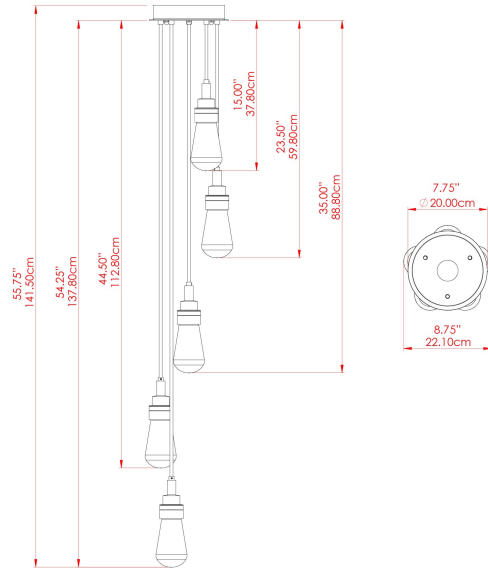

MATERIAL	Brass Steel
HEIGHT	130cm
WIDTH DIAMETER	24cm
LENGTH PROJECTION	130cm
WEIGHT	4.1 kg
LAMPHOLDER	E27
MAX WATTAGE	6.5W
VOLTAGE	220/240v
IP RATING	IP65
CLASS PROTECTION	Class I
SHADE	GL188 x 5
FLEX BAR CHAIN LENGTH	n/a
CABLE TYPE	MLOCA001 Brown Fabric Braided Outdoor Rubber Cable 2 Core Round

MATERIAL	Brass Steel
HEIGHT	130cm
WIDTH DIAMETER	24cm
LENGTH PROJECTION	130cm
WEIGHT	4.1 kg
LAMPHOLDER	E27
MAX WATTAGE	6.5W
VOLTAGE	220/240v
IP RATING	IP65
CLASS PROTECTION	Class I
SHADE	GL188 x 5
FLEX BAR CHAIN LENGTH	n/a
CABLE TYPE	MLOCA002 Black Fabric Braided Outdoor Rubber Cable 2 Core Round

MATERIAL	Brass Steel
HEIGHT	130cm
WIDTH DIAMETER	22cm
LENGTH PROJECTION	130cm
WEIGHT	4.1 kg
LAMPHOLDER	E27
MAX WATTAGE	6.5W
VOLTAGE	220/240v
IP RATING	IP65
CLASS PROTECTION	Class I
SHADE	GL191 x 5
FLEX BAR CHAIN LENGTH	n/a
CABLE TYPE	MLOCA002 Black Fabric Braided Outdoor Rubber Cable 2 Core Round

MATERIAL	Brass Steel
HEIGHT	130cm
WIDTH DIAMETER	22cm
LENGTH PROJECTION	130cm
WEIGHT	4.1 kg
LAMPHOLDER	E27
MAX WATTAGE	6.5W
VOLTAGE	220/240v
IP RATING	IP65
CLASS PROTECTION	Class I
SHADE	BO-IP.GLASS x 5
FLEX BAR CHAIN LENGTH	n/a
CABLE TYPE	MLOCA002 Black Fabric Braided Outdoor Rubber Cable 2 Core Round