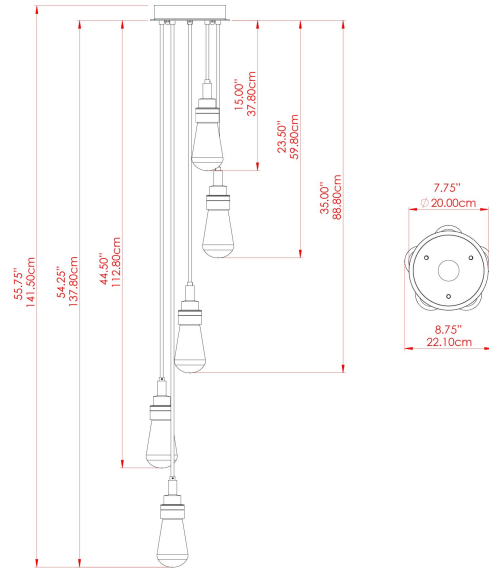

MATERIAL	Brass | Steel
HEIGHT	130cm
WIDTH | DIAMETER	24cm
LENGTH | PROJECTION	130cm
WEIGHT	4.1 kg
LAMPHOLDER	E27
MAX WATTAGE	6.5W
VOLTAGE	220/240v
IP RATING	IP65
CLASS PROTECTION	Class I
SHADE	GL186 x 5
FLEX | BAR | CHAIN LENGTH	n/a
CABLE TYPE	MLOCA002 | Black Fabric Braided Outdoor Rubber Cable | 2 Core Round