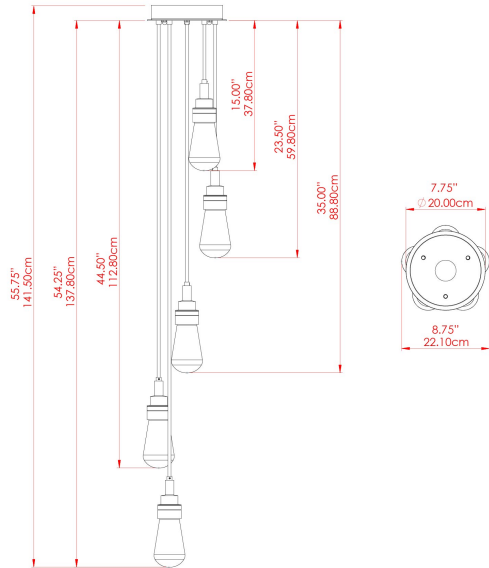

MATERIAL	Brass | Steel
HEIGHT	130cm
WIDTH | DIAMETER	22cm
LENGTH | PROJECTION	130cm
WEIGHT	4.1 kg
LAMPHOLDER	E27
MAX WATTAGE	6.5W
VOLTAGE	220/240v
IP RATING	IP65
CLASS PROTECTION	Class I
SHADE	GL189 x 5
FLEX | BAR | CHAIN LENGTH	n/a
CABLE TYPE	MLOCA002 | Black Fabric Braided Outdoor Rubber Cable | 2 Core Round