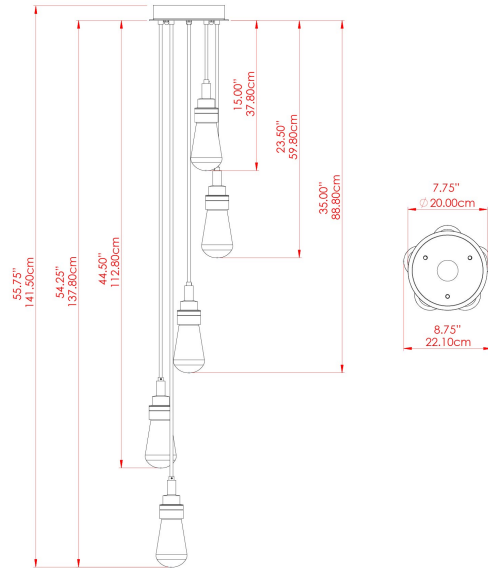

MATERIAL	Brass | Steel
HEIGHT	130cm
WIDTH | DIAMETER	22cm
LENGTH | PROJECTION	130cm
WEIGHT	4.1 kg
LAMPHOLDER	E27
MAX WATTAGE	6.5W
VOLTAGE	220/240v
IP RATING	IP65
CLASS PROTECTION	Class I
SHADE	GL189 x 5
FLEX | BAR | CHAIN LENGTH	n/a
CABLE TYPE	MLOCA001 | Brown Fabric Braided Outdoor Rubber Cable | 2 Core Round