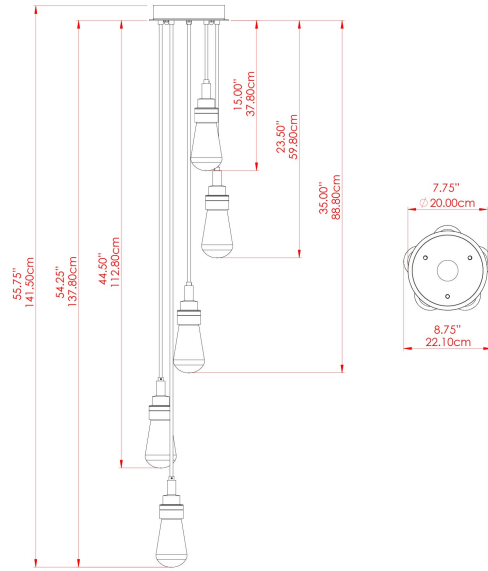

MATERIAL	Brass Steel
HEIGHT	130cm
WIDTH DIAMETER	22cm
LENGTH PROJECTION	130cm
WEIGHT	4.1 kg
LAMPHOLDER	E27
MAX WATTAGE	6.5W
VOLTAGE	220/240v
IP RATING	IP65
CLASS PROTECTION	Class I
SHADE	BO-IP.GLASS x 5
FLEX BAR CHAIN LENGTH	n/a
CABLE TYPE	MLOCA001 Brown Fabric Braided Outdoor Rubber Cable 2 Core Round

FIXING BRACKET: MLROSE24

MATERIAL	Brass Steel
HEIGHT	130cm
WIDTH DIAMETER	24cm
LENGTH PROJECTION	130cm
WEIGHT	4.1 kg
LAMPHOLDER	E27
MAX WATTAGE	6.5W
VOLTAGE	220/240v
IP RATING	IP65
CLASS PROTECTION	Class I
SHADE	GL187 x 5
FLEX BAR CHAIN LENGTH	n/a
CABLE TYPE	MLOCA001 Brown Fabric Braided Outdoor Rubber Cable 2 Core Round

FIXING BRACKET: MLROSE24

MATERIAL	Brass Steel
HEIGHT	130cm
WIDTH DIAMETER	24cm
LENGTH PROJECTION	130cm
WEIGHT	4.1 kg
LAMPHOLDER	E27
MAX WATTAGE	6.5W
VOLTAGE	220/240v
IP RATING	IP65
CLASS PROTECTION	Class I
SHADE	GL188 x 5
FLEX BAR CHAIN LENGTH	n/a
CABLE TYPE	MLOCA001 Brown Fabric Braided Outdoor Rubber Cable 2 Core Round

MATERIAL	Brass Steel
HEIGHT	130cm
WIDTH DIAMETER	30cm
LENGTH PROJECTION	130cm
WEIGHT	4.1 kg
LAMPHOLDER	E27
MAX WATTAGE	6.5W
VOLTAGE	220/240v
IP RATING	IP65
CLASS PROTECTION	Class I
SHADE	GL191 x 5
FLEX BAR CHAIN LENGTH	n/a
CABLE TYPE	MLOCA001 Brown Fabric Braided Outdoor Rubber Cable 2 Core Round