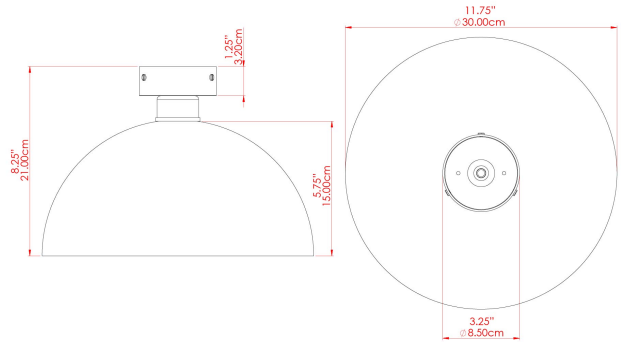

MAUA 30CM Ceiling Light

MLCF124ANTBRS Antique Brass

MATERIAL	Brass
HEIGHT	30cm
WIDTH DIAMETER	30cm
LENGTH PROJECTION	10.5cm
WEIGHT	1.6 kg
LAMPHOLDER	E27
MAX WATTAGE	40W
VOLTAGE	220/240v
IP RATING	IP20
CLASS PROTECTION	Class I
SHADE	-
FLEX BAR CHAIN LENGTH	n/a
CABLE TYPE	-

FIXING BRACKET: MLWB13 | Antique Brass

MAUA 30CM Ceiling Light

MLCF124ANTSLV Antique Silver

MATERIAL	Brass
HEIGHT	30cm
WIDTH DIAMETER	30cm
LENGTH PROJECTION	19cm
WEIGHT	1.6 kg
LAMPHOLDER	E27
MAX WATTAGE	40W
VOLTAGE	220/240v
IP RATING	IP20
CLASS PROTECTION	Class I
SHADE	-
FLEX BAR CHAIN LENGTH	n/a
CABLE TYPE	-

MAUA 30CM Ceiling Light

MLCF124POLBRS Polished Brass

MATERIAL	Brass
HEIGHT	30cm
WIDTH DIAMETER	30cm
LENGTH PROJECTION	19cm
WEIGHT	1.6 kg
LAMPHOLDER	E27
MAX WATTAGE	40W
VOLTAGE	220/240v
IP RATING	IP20
CLASS PROTECTION	Class I
SHADE	-
FLEX BAR CHAIN LENGTH	n/a
CABLE TYPE	-

FIXING BRACKET: MLWB13 | Polished Brass

MAUA 30CM Ceiling Light

MLCF124SATBRS Satin Brass

MATERIAL	Brass
HEIGHT	30cm
WIDTH DIAMETER	30cm
LENGTH PROJECTION	19cm
WEIGHT	1.6 kg
LAMPHOLDER	E27
MAX WATTAGE	40W
VOLTAGE	220/240v
IP RATING	IP20
CLASS PROTECTION	Class I
SHADE	-
FLEX BAR CHAIN LENGTH	n/a
CABLE TYPE	-