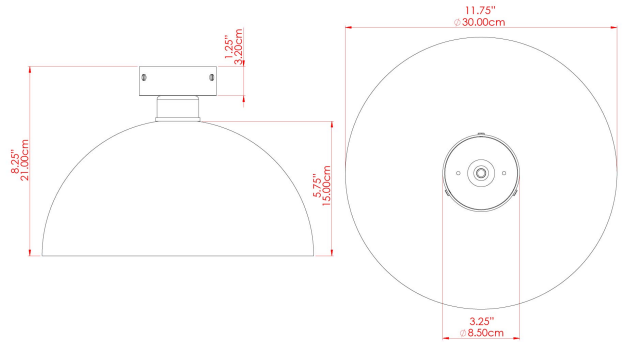

MAUA 30CM Ceiling Light

MLCF124ANTBRS Antique Brass

MATERIAL	Brass
HEIGHT	30cm
WIDTH DIAMETER	30cm
LENGTH PROJECTION	10.5cm
WEIGHT	1.6 kg
LAMPHOLDER	E27
MAX WATTAGE	40W
VOLTAGE	220/240v
IP RATING	IP20
CLASS PROTECTION	Class I
SHADE	-
FLEX BAR CHAIN LENGTH	n/a
CABLE TYPE	-

FIXING BRACKET: MLWB13 | Antique Brass

MAUA 30CM Ceiling Light

MLCF124ANTSLV Antique Silver

MATERIAL	Brass
HEIGHT	30cm
WIDTH DIAMETER	30cm
LENGTH PROJECTION	19cm
WEIGHT	1.6 kg
LAMPHOLDER	E27
MAX WATTAGE	40W
VOLTAGE	220/240v
IP RATING	IP20
CLASS PROTECTION	Class I
SHADE	-
FLEX BAR CHAIN LENGTH	n/a
CABLE TYPE	-

MAUA 30CM Ceiling Light

MLCF124POLBRS Polished Brass

MATERIAL	Brass
HEIGHT	30cm
WIDTH DIAMETER	30cm
LENGTH PROJECTION	19cm
WEIGHT	1.6 kg
LAMPHOLDER	E27
MAX WATTAGE	40W
VOLTAGE	220/240v
IP RATING	IP20
CLASS PROTECTION	Class I
SHADE	-
FLEX BAR CHAIN LENGTH	n/a
CABLE TYPE	-

FIXING BRACKET: MLWB13 | Polished Brass

MAUA 30CM Ceiling Light

MLCF124SATBRS Satin Brass

MATERIAL	Brass
HEIGHT	30cm
WIDTH DIAMETER	30cm
LENGTH PROJECTION	19cm
WEIGHT	1.6 kg
LAMPHOLDER	E27
MAX WATTAGE	40W
VOLTAGE	220/240v
IP RATING	IP20
CLASS PROTECTION	Class I
SHADE	-
FLEX BAR CHAIN LENGTH	n/a
CABLE TYPE	-