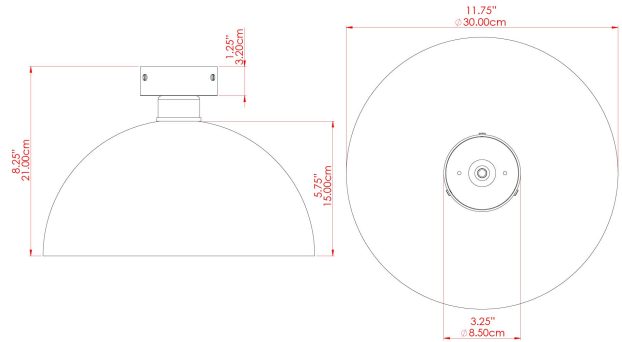

MAUA 30CM Ceiling Light

MLCF124ANTBRS Antique Brass

MATERIAL	Brass
HEIGHT	30cm
WIDTH DIAMETER	30cm
LENGTH PROJECTION	10.5cm
WEIGHT	1.6 kg
LAMPHOLDER	E27
MAX WATTAGE	40W
VOLTAGE	220/240v
IP RATING	IP20
CLASS PROTECTION	Class I
SHADE	-
FLEX BAR CHAIN LENGTH	n/a
CABLE TYPE	-

FIXING BRACKET: MLWB13 | Antique Brass

MAUA 30CM Ceiling Light

MLCF124ANTSLV Antique Silver

MATERIAL	Brass
HEIGHT	30cm
WIDTH DIAMETER	30cm
LENGTH PROJECTION	19cm
WEIGHT	1.6 kg
LAMPHOLDER	E27
MAX WATTAGE	40W
VOLTAGE	220/240v
IP RATING	IP20
CLASS PROTECTION	Class I
SHADE	-
FLEX BAR CHAIN LENGTH	n/a
CABLE TYPE	-

MAUA 30CM Ceiling Light

MLCF124POLBRS Polished Brass

MATERIAL	Brass
HEIGHT	30cm
WIDTH DIAMETER	30cm
LENGTH PROJECTION	19cm
WEIGHT	1.6 kg
LAMPHOLDER	E27
MAX WATTAGE	40W
VOLTAGE	220/240v
IP RATING	IP20
CLASS PROTECTION	Class I
SHADE	-
FLEX BAR CHAIN LENGTH	n/a
CABLE TYPE	-

FIXING BRACKET: MLWB13 | Polished Brass

MAUA 30CM Ceiling Light

MLCF124SATBRS Satin Brass

MATERIAL	Brass
HEIGHT	30cm
WIDTH DIAMETER	30cm
LENGTH PROJECTION	19cm
WEIGHT	1.6 kg
LAMPHOLDER	E27
MAX WATTAGE	40W
VOLTAGE	220/240v
IP RATING	IP20
CLASS PROTECTION	Class I
SHADE	-
FLEX BAR CHAIN LENGTH	n/a
CABLE TYPE	-