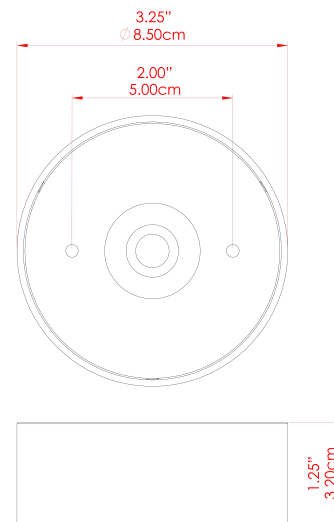

MAUA 30CM Ceiling Light

MLCF124ANTBRS Antique Brass

MATERIAL	Brass
HEIGHT	30cm
WIDTH DIAMETER	30cm
LENGTH PROJECTION	10.5cm
WEIGHT	1.6 kg
LAMPHOLDER	E27
MAX WATTAGE	40W
VOLTAGE	220/240v
IP RATING	IP20
CLASS PROTECTION	Class I
SHADE	-
FLEX BAR CHAIN LENGTH	n/a
CABLE TYPE	-

FIXING BRACKET: MLWB13 | Antique Brass

MAUA 30CM Ceiling Light

MLCF124ANTSLV Antique Silver

MATERIAL	Brass
HEIGHT	30cm
WIDTH DIAMETER	30cm
LENGTH PROJECTION	19cm
WEIGHT	1.6 kg
LAMPHOLDER	E27
MAX WATTAGE	40W
VOLTAGE	220/240v
IP RATING	IP20
CLASS PROTECTION	Class I
SHADE	-
FLEX BAR CHAIN LENGTH	n/a
CABLE TYPE	-

MAUA 30CM Ceiling Light

MLCF124POLBRS Polished Brass

MATERIAL	Brass
HEIGHT	30cm
WIDTH DIAMETER	30cm
LENGTH PROJECTION	19cm
WEIGHT	1.6 kg
LAMPHOLDER	E27
MAX WATTAGE	40W
VOLTAGE	220/240v
IP RATING	IP20
CLASS PROTECTION	Class I
SHADE	-
FLEX BAR CHAIN LENGTH	n/a
CABLE TYPE	-

FIXING BRACKET: MLWB13 | Polished Brass

MAUA 30CM Ceiling Light

MLCF124SATBRS Satin Brass

MATERIAL	Brass
HEIGHT	30cm
WIDTH DIAMETER	30cm
LENGTH PROJECTION	19cm
WEIGHT	1.6 kg
LAMPHOLDER	E27
MAX WATTAGE	40W
VOLTAGE	220/240v
IP RATING	IP20
CLASS PROTECTION	Class I
SHADE	-
FLEX BAR CHAIN LENGTH	n/a
CABLE TYPE	-