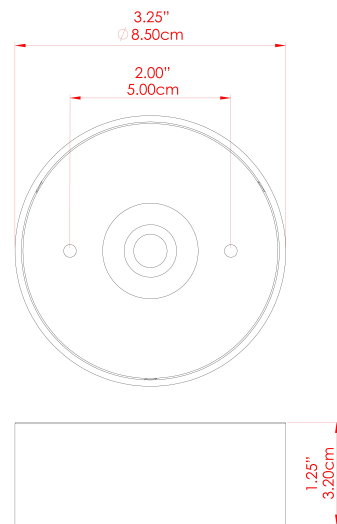

MAUA 30CM Ceiling Light

MLCF124ANTBRS Antique Brass

MATERIAL	Brass
HEIGHT	30cm
WIDTH DIAMETER	30cm
LENGTH PROJECTION	10.5cm
WEIGHT	1.6 kg
LAMPHOLDER	E27
MAX WATTAGE	40W
VOLTAGE	220/240v
IP RATING	IP20
CLASS PROTECTION	Class I
SHADE	-
FLEX BAR CHAIN LENGTH	n/a
CABLE TYPE	-

FIXING BRACKET: MLWB13 | Antique Brass

MAUA 30CM Ceiling Light

MLCF124ANTSLV Antique Silver

MATERIAL	Brass
HEIGHT	30cm
WIDTH DIAMETER	30cm
LENGTH PROJECTION	19cm
WEIGHT	1.6 kg
LAMPHOLDER	E27
MAX WATTAGE	40W
VOLTAGE	220/240v
IP RATING	IP20
CLASS PROTECTION	Class I
SHADE	-
FLEX BAR CHAIN LENGTH	n/a
CABLE TYPE	-

MAUA 30CM Ceiling Light

MLCF124POLBRS Polished Brass

MATERIAL	Brass
HEIGHT	30cm
WIDTH DIAMETER	30cm
LENGTH PROJECTION	19cm
WEIGHT	1.6 kg
LAMPHOLDER	E27
MAX WATTAGE	40W
VOLTAGE	220/240v
IP RATING	IP20
CLASS PROTECTION	Class I
SHADE	-
FLEX BAR CHAIN LENGTH	n/a
CABLE TYPE	-

FIXING BRACKET: MLWB13 | Polished Brass

MAUA 30CM Ceiling Light

MLCF124SATBRS Satin Brass

MATERIAL	Brass
HEIGHT	30cm
WIDTH DIAMETER	30cm
LENGTH PROJECTION	19cm
WEIGHT	1.6 kg
LAMPHOLDER	E27
MAX WATTAGE	40W
VOLTAGE	220/240v
IP RATING	IP20
CLASS PROTECTION	Class I
SHADE	-
FLEX BAR CHAIN LENGTH	n/a
CABLE TYPE	-