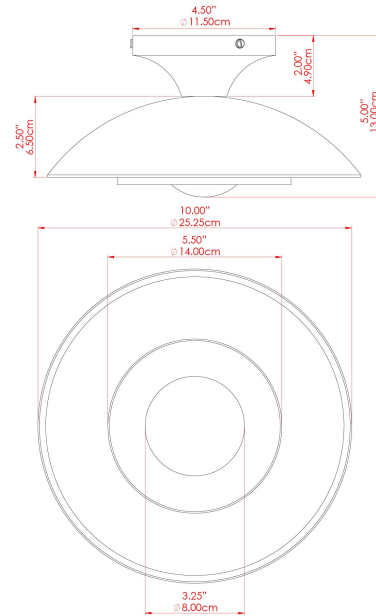

MARRAKESH Ceiling Light

MLCF122ANTBRSPCMSBFR Antique Brass

MATERIAL	Brass
HEIGHT	15cm
WIDTH DIAMETER	25cm
LENGTH PROJECTION	n/a
WEIGHT	1.3 kg
LAMPHOLDER	G9
MAX WATTAGE	6.5W
VOLTAGE	220/240v
IP RATING	IP20
CLASS PROTECTION	Class I
SHADE	GL208
FLEX BAR CHAIN LENGTH	n/a
CABLE TYPE	-

FIXING BRACKET: MLWB12 | Antique Brass

MARRAKESH Ceiling Light

MLCF122ANTSLVCL Antique Silver

MATERIAL	Brass
HEIGHT	15cm
WIDTH DIAMETER	25cm
LENGTH PROJECTION	n/a
WEIGHT	1.3 kg
LAMPHOLDER	G9
MAX WATTAGE	6.5W
VOLTAGE	220/240v
IP RATING	IP20
CLASS PROTECTION	Class I
SHADE	GL196
FLEX BAR CHAIN LENGTH	n/a
CABLE TYPE	-

MARRAKESH Ceiling Light

MLCF122ANTSLVFR Antique Silver

MATERIAL	Brass
HEIGHT	15cm
WIDTH DIAMETER	25cm
LENGTH PROJECTION	n/a
WEIGHT	1.3 kg
LAMPHOLDER	G9
MAX WATTAGE	6.5W
VOLTAGE	220/240v
IP RATING	IP20
CLASS PROTECTION	Class I
SHADE	GL208
FLEX BAR CHAIN LENGTH	n/a
CABLE TYPE	-

FIXING BRACKET: MLWB12 | Antique Silver

MARRAKESH Ceiling Light

MLCF122ANTSLVOP Antique Silver

MATERIAL	Brass
HEIGHT	15cm
WIDTH DIAMETER	25cm
LENGTH PROJECTION	n/a
WEIGHT	1.3 kg
LAMPHOLDER	G9
MAX WATTAGE	6.5W
VOLTAGE	220/240v
IP RATING	IP20
CLASS PROTECTION	Class I
SHADE	GL192
FLEX BAR CHAIN LENGTH	n/a
CABLE TYPE	-