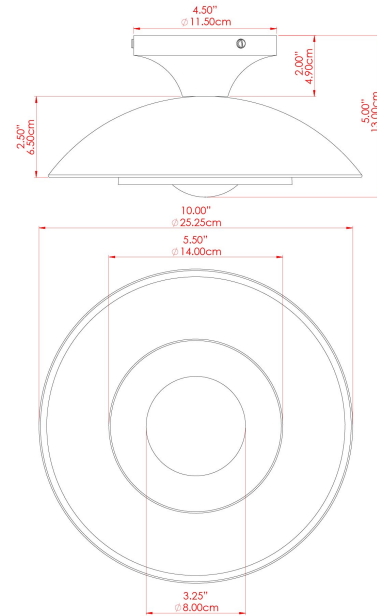

MARRAKESH Ceiling Light

MLCF122SATBRSPCORGFR Satin Brass

MATERIAL	Brass
HEIGHT	15cm
WIDTH DIAMETER	25cm
LENGTH PROJECTION	n/a
WEIGHT	1.3 kg
LAMPHOLDER	G9
MAX WATTAGE	6.5W
VOLTAGE	220/240v
IP RATING	IP20
CLASS PROTECTION	Class I
SHADE	GL208
FLEX BAR CHAIN LENGTH	n/a
CABLE TYPE	-

MARRAKESH Ceiling Light

MLCF122SATBRSPCORGOP Satin Brass

MATERIAL	Brass
HEIGHT	15cm
WIDTH DIAMETER	25cm
LENGTH PROJECTION	n/a
WEIGHT	1.3 kg
LAMPHOLDER	G9
MAX WATTAGE	6.5W
VOLTAGE	220/240v
IP RATING	IP20
CLASS PROTECTION	Class I
SHADE	GL192
FLEX BAR CHAIN LENGTH	n/a
CABLE TYPE	-

MARRAKESH Ceiling Light

MLCF122SATBRSPCRGROP Satin Brass

MATERIAL	Brass
HEIGHT	15cm
WIDTH DIAMETER	25cm
LENGTH PROJECTION	n/a
WEIGHT	1.3 kg
LAMPHOLDER	G9
MAX WATTAGE	6.5W
VOLTAGE	220/240v
IP RATING	IP20
CLASS PROTECTION	Class I
SHADE	GL192
FLEX BAR CHAIN LENGTH	n/a
CABLE TYPE	-

MARRAKESH Ceiling Light

MLCF122SATBRSPCREDCL Satin Brass

MATERIAL	Brass
HEIGHT	15cm
WIDTH DIAMETER	25cm
LENGTH PROJECTION	n/a
WEIGHT	1.3 kg
LAMPHOLDER	G9
MAX WATTAGE	6.5W
VOLTAGE	220/240v
IP RATING	IP20
CLASS PROTECTION	Class I
SHADE	GL196
FLEX BAR CHAIN LENGTH	n/a
CABLE TYPE	-