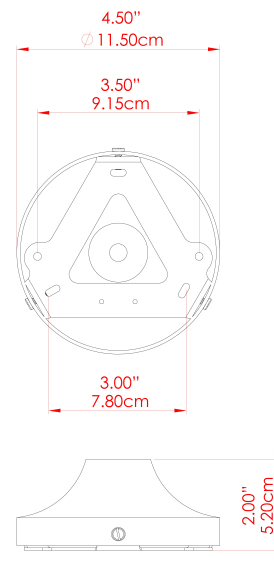

FIXING BRACKET: MLWB12 | Antique Silver