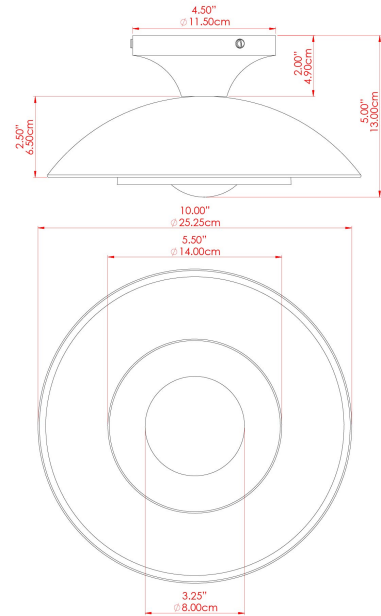

MARRAKESH Ceiling Light

MLCF122ANTBRSPCMSBFR Antique Brass

MATERIAL	Brass
HEIGHT	15cm
WIDTH DIAMETER	25cm
LENGTH PROJECTION	n/a
WEIGHT	1.3 kg
LAMPHOLDER	G9
MAX WATTAGE	6.5W
VOLTAGE	220/240v
IP RATING	IP20
CLASS PROTECTION	Class I
SHADE	GL208
FLEX BAR CHAIN LENGTH	n/a
CABLE TYPE	-

MARRAKESH Ceiling Light

MLCF122ANTBRSPCMSBCL Antique Brass

MATERIAL	Brass
HEIGHT	15cm
WIDTH DIAMETER	25cm
LENGTH PROJECTION	n/a
WEIGHT	1.3 kg
LAMPHOLDER	G9
MAX WATTAGE	6.5W
VOLTAGE	220/240v
IP RATING	IP20
CLASS PROTECTION	Class I
SHADE	GL196
FLEX BAR CHAIN LENGTH	n/a
CABLE TYPE	-

MARRAKESH Ceiling Light

MLCF122PCRGRCL Racing Green

MATERIAL	Brass
HEIGHT	15cm
WIDTH DIAMETER	25cm
LENGTH PROJECTION	n/a
WEIGHT	1.3 kg
LAMPHOLDER	G9
MAX WATTAGE	6.5W
VOLTAGE	220/240v
IP RATING	IP20
CLASS PROTECTION	Class I
SHADE	GL196
FLEX BAR CHAIN LENGTH	n/a
CABLE TYPE	-

MARRAKESH Ceiling Light

MLCF122PCRGRFR Racing Green

MATERIAL	Brass
HEIGHT	15cm
WIDTH DIAMETER	25cm
LENGTH PROJECTION	n/a
WEIGHT	1.3 kg
LAMPHOLDER	G9
MAX WATTAGE	6.5W
VOLTAGE	220/240v
IP RATING	IP20
CLASS PROTECTION	Class I
SHADE	GL208
FLEX BAR CHAIN LENGTH	n/a
CABLE TYPE	-