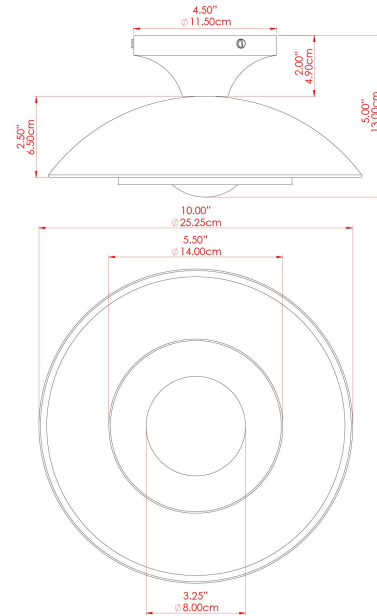

MARRAKESH Ceiling Light

MLCF122ANTSLVPCMBKCL Antique Silver

MATERIAL	Brass
HEIGHT	15cm
WIDTH DIAMETER	25cm
LENGTH PROJECTION	n/a
WEIGHT	1.3 kg
LAMPHOLDER	G9
MAX WATTAGE	6.5W
VOLTAGE	220/240v
IP RATING	IP20
CLASS PROTECTION	Class I
SHADE	GL196
FLEX BAR CHAIN LENGTH	n/a
CABLE TYPE	-

MARRAKESH Ceiling Light

MLCF122ANTBRSFR Antique Brass

MATERIAL	Brass
HEIGHT	15cm
WIDTH DIAMETER	25cm
LENGTH PROJECTION	n/a
WEIGHT	1.3 kg
LAMPHOLDER	G9
MAX WATTAGE	6.5W
VOLTAGE	220/240v
IP RATING	IP20
CLASS PROTECTION	Class I
SHADE	GL208
FLEX BAR CHAIN LENGTH	n/a
CABLE TYPE	-

FIXING BRACKET: MLWB12 | Antique Brass

MARRAKESH Ceiling Light

MLCF122ANTBRSOP Antique Brass

MATERIAL	Brass
HEIGHT	15cm
WIDTH DIAMETER	25cm
LENGTH PROJECTION	n/a
WEIGHT	1.3 kg
LAMPHOLDER	G9
MAX WATTAGE	6.5W
VOLTAGE	220/240v
IP RATING	IP20
CLASS PROTECTION	Class I
SHADE	GL192
FLEX BAR CHAIN LENGTH	n/a
CABLE TYPE	-

FIXING BRACKET: MLWB12 | Antique Brass

MARRAKESH Ceiling Light

MLCF122ANTSLVCL Antique Silver

MATERIAL	Brass
HEIGHT	15cm
WIDTH DIAMETER	25cm
LENGTH PROJECTION	n/a
WEIGHT	1.3 kg
LAMPHOLDER	G9
MAX WATTAGE	6.5W
VOLTAGE	220/240v
IP RATING	IP20
CLASS PROTECTION	Class I
SHADE	GL196
FLEX BAR CHAIN LENGTH	n/a
CABLE TYPE	-