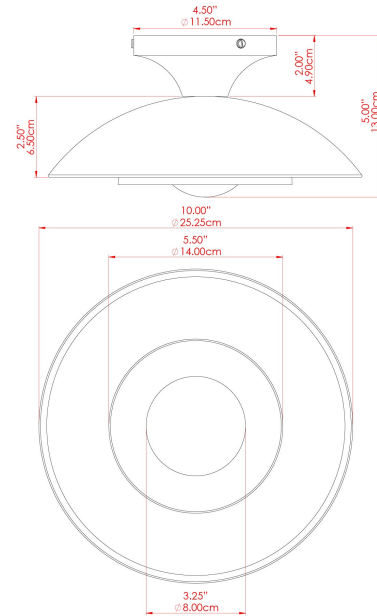

MARRAKESH Ceiling Light

MLCF122ANTBRSPCMSBFR Antique Brass

MATERIAL	Brass
HEIGHT	15cm
WIDTH DIAMETER	25cm
LENGTH PROJECTION	n/a
WEIGHT	1.3 kg
LAMPHOLDER	G9
MAX WATTAGE	6.5W
VOLTAGE	220/240v
IP RATING	IP20
CLASS PROTECTION	Class I
SHADE	GL208
FLEX BAR CHAIN LENGTH	n/a
CABLE TYPE	-

MARRAKESH Ceiling Light

MLCF122ANTBRSPCMSBCL Antique Brass

MATERIAL	Brass
HEIGHT	15cm
WIDTH DIAMETER	25cm
LENGTH PROJECTION	n/a
WEIGHT	1.3 kg
LAMPHOLDER	G9
MAX WATTAGE	6.5W
VOLTAGE	220/240v
IP RATING	IP20
CLASS PROTECTION	Class I
SHADE	GL196
FLEX BAR CHAIN LENGTH	n/a
CABLE TYPE	-

MARRAKESH Ceiling Light

MLCF122ANTBRSPCMSBOP Antique Brass

MATERIAL	Brass
HEIGHT	15cm
WIDTH DIAMETER	25cm
LENGTH PROJECTION	n/a
WEIGHT	1.3 kg
LAMPHOLDER	G9
MAX WATTAGE	6.5W
VOLTAGE	220/240v
IP RATING	IP20
CLASS PROTECTION	Class I
SHADE	GL192
FLEX BAR CHAIN LENGTH	n/a
CABLE TYPE	-