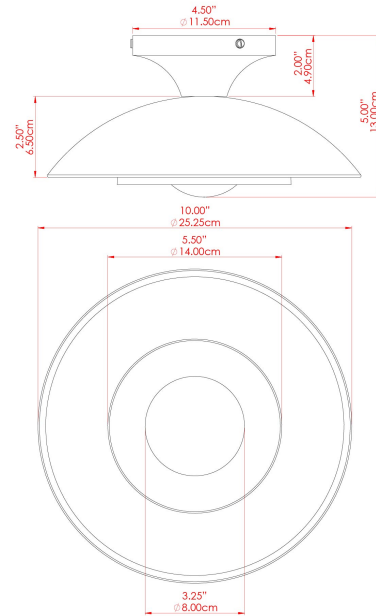

MARRAKESH Ceiling Light

MLCF122SATBRSPCREDOP Satin Brass

MATERIAL	Brass
HEIGHT	15cm
WIDTH DIAMETER	25cm
LENGTH PROJECTION	n/a
WEIGHT	1.3 kg
LAMPHOLDER	G9
MAX WATTAGE	6.5W
VOLTAGE	220/240v
IP RATING	IP20
CLASS PROTECTION	Class I
SHADE	GL192
FLEX BAR CHAIN LENGTH	n/a
CABLE TYPE	-

FIXING BRACKET: MLWB12 | Satin Brass

MARRAKESH Ceiling Light

MLCF122SATBRSPCGRNCL Satin Brass

MATERIAL	Brass
HEIGHT	15cm
WIDTH DIAMETER	25cm
LENGTH PROJECTION	n/a
WEIGHT	1.3 kg
LAMPHOLDER	G9
MAX WATTAGE	6.5W
VOLTAGE	220/240v
IP RATING	IP20
CLASS PROTECTION	Class I
SHADE	GL196
FLEX BAR CHAIN LENGTH	n/a
CABLE TYPE	-

MARRAKESH Ceiling Light

MLCF122SATBRSPCGRNFR Satin Brass

MATERIAL	Brass
HEIGHT	15cm
WIDTH DIAMETER	25cm
LENGTH PROJECTION	n/a
WEIGHT	1.3 kg
LAMPHOLDER	G9
MAX WATTAGE	6.5W
VOLTAGE	220/240v
IP RATING	IP20
CLASS PROTECTION	Class I
SHADE	GL208
FLEX BAR CHAIN LENGTH	n/a
CABLE TYPE	-

MARRAKESH Ceiling Light

MLCF122SATBRSPCGRNOP Satin Brass

MATERIAL	Brass
HEIGHT	15cm
WIDTH DIAMETER	25cm
LENGTH PROJECTION	n/a
WEIGHT	1.3 kg
LAMPHOLDER	G9
MAX WATTAGE	6.5W
VOLTAGE	220/240v
IP RATING	IP20
CLASS PROTECTION	Class I
SHADE	GL192
FLEX BAR CHAIN LENGTH	n/a
CABLE TYPE	-