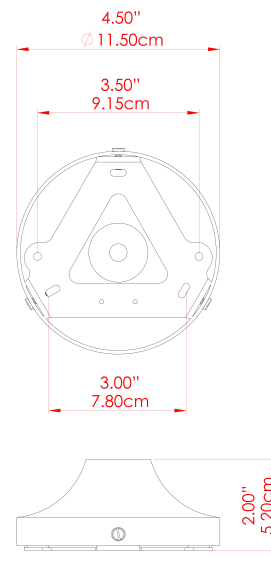

FIXING BRACKET: MLWB12 | Antique Brass

WWW.MULLANLIGHTING.COM

Product Notes:

1) Bulbs not included. 2) Dimensions do not include bulbs. 3) All products are individually made-to-order and therefore may differ slightly within manufacturing tolerances. 4) Cable / chain can be shortened during installation. Longer cable / chain lengths available on request. 5) Additional colour finishes may be available on request. 6) Refer to our website for a full list of terms and conditions.