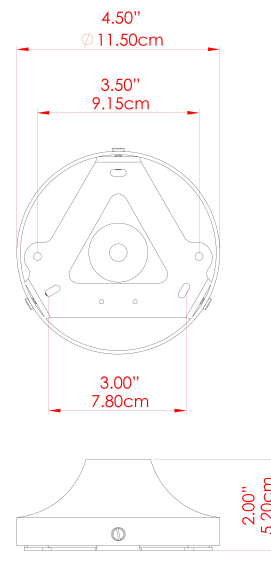

FIXING BRACKET: MLWB12 | Polished Brass

WWW.MULLANLIGHTING.COM

Product Notes:

1) Bulbs not included. 2) Dimensions do not include bulbs. 3) All products are individually made-to-order and therefore may differ slightly within manufacturing tolerances. 4) Cable / chain can be shortened during installation. Longer cable / chain lengths available on request. 5) Additional colour finishes may be available on request. 6) Refer to our website for a full list of terms and conditions.