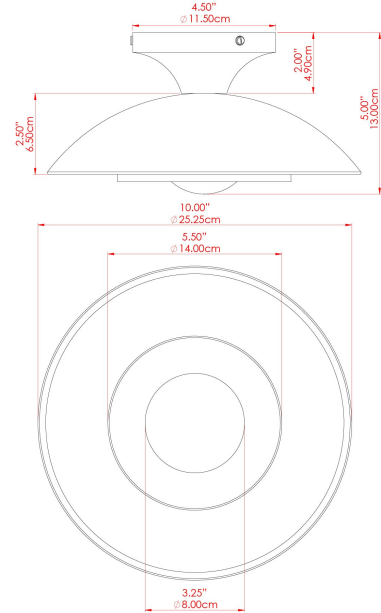

MARRAKESH Ceiling Light

MLCF122ANTBRSFR Antique Brass

MATERIAL	Brass
HEIGHT	15cm
WIDTH DIAMETER	25cm
LENGTH PROJECTION	n/a
WEIGHT	1.3 kg
LAMPHOLDER	G9
MAX WATTAGE	6.5W
VOLTAGE	220/240v
IP RATING	IP20
CLASS PROTECTION	Class I
SHADE	GL208
FLEX BAR CHAIN LENGTH	n/a
CABLE TYPE	-

FIXING BRACKET: MLWB12 | Antique Brass

MARRAKESH Ceiling Light

MLCF122ANTBRSOP Antique Brass

MATERIAL	Brass
HEIGHT	15cm
WIDTH DIAMETER	25cm
LENGTH PROJECTION	n/a
WEIGHT	1.3 kg
LAMPHOLDER	G9
MAX WATTAGE	6.5W
VOLTAGE	220/240v
IP RATING	IP20
CLASS PROTECTION	Class I
SHADE	GL192
FLEX BAR CHAIN LENGTH	n/a
CABLE TYPE	-

FIXING BRACKET: MLWB12 | Antique Brass

MARRAKESH Ceiling Light

MLCF122ANTSLVCL Antique Silver

MATERIAL	Brass
HEIGHT	15cm
WIDTH DIAMETER	25cm
LENGTH PROJECTION	n/a
WEIGHT	1.3 kg
LAMPHOLDER	G9
MAX WATTAGE	6.5W
VOLTAGE	220/240v
IP RATING	IP20
CLASS PROTECTION	Class I
SHADE	GL196
FLEX BAR CHAIN LENGTH	n/a
CABLE TYPE	-

MARRAKESH Ceiling Light

MLCF122ANTSLVFR Antique Silver

MATERIAL	Brass
HEIGHT	15cm
WIDTH DIAMETER	25cm
LENGTH PROJECTION	n/a
WEIGHT	1.3 kg
LAMPHOLDER	G9
MAX WATTAGE	6.5W
VOLTAGE	220/240v
IP RATING	IP20
CLASS PROTECTION	Class I
SHADE	GL208
FLEX BAR CHAIN LENGTH	n/a
CABLE TYPE	-