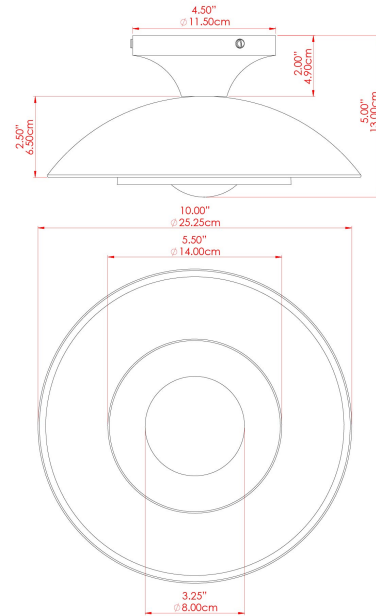

MARRAKESH Ceiling Light

MLCF122SATBRSPCREDOP Satin Brass

MATERIAL	Brass
HEIGHT	15cm
WIDTH DIAMETER	25cm
LENGTH PROJECTION	n/a
WEIGHT	1.3 kg
LAMPHOLDER	G9
MAX WATTAGE	6.5W
VOLTAGE	220/240v
IP RATING	IP20
CLASS PROTECTION	Class I
SHADE	GL192
FLEX BAR CHAIN LENGTH	n/a
CABLE TYPE	-

MARRAKESH Ceiling Light

MLCF122SATBRSPCGRNFR Satin Brass

MATERIAL	Brass
HEIGHT	15cm
WIDTH DIAMETER	25cm
LENGTH PROJECTION	n/a
WEIGHT	1.3 kg
LAMPHOLDER	G9
MAX WATTAGE	6.5W
VOLTAGE	220/240v
IP RATING	IP20
CLASS PROTECTION	Class I
SHADE	GL208
FLEX BAR CHAIN LENGTH	n/a
CABLE TYPE	-

MARRAKESH Ceiling Light

MLCF122SATBRSPCGRNOP Satin Brass

MATERIAL	Brass
HEIGHT	15cm
WIDTH DIAMETER	25cm
LENGTH PROJECTION	n/a
WEIGHT	1.3 kg
LAMPHOLDER	G9
MAX WATTAGE	6.5W
VOLTAGE	220/240v
IP RATING	IP20
CLASS PROTECTION	Class I
SHADE	GL192
FLEX BAR CHAIN LENGTH	n/a
CABLE TYPE	-

FIXING BRACKET: MLWB12 | Satin Brass

MARRAKESH Ceiling Light

MLCF122SATBRSL Satin Brass

MATERIAL	Brass
HEIGHT	15cm
WIDTH DIAMETER	25cm
LENGTH PROJECTION	n/a
WEIGHT	1.3 kg
LAMPHOLDER	G9
MAX WATTAGE	6.5W
VOLTAGE	220/240v
IP RATING	IP20
CLASS PROTECTION	Class I
SHADE	GL196
FLEX BAR CHAIN LENGTH	n/a
CABLE TYPE	-