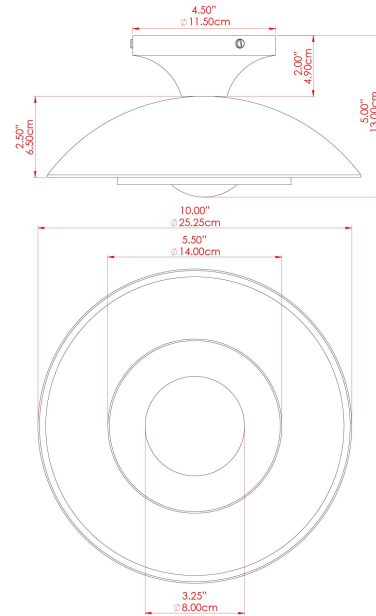

MARRAKESH Ceiling Light

MLCF122SATBRSPCMSBFR Satin Brass

MATERIAL	Brass
HEIGHT	15cm
WIDTH DIAMETER	25cm
LENGTH PROJECTION	n/a
WEIGHT	1.3 kg
LAMPHOLDER	G9
MAX WATTAGE	6.5W
VOLTAGE	220/240v
IP RATING	IP20
CLASS PROTECTION	Class I
SHADE	GL208
FLEX BAR CHAIN LENGTH	n/a
CABLE TYPE	-

MARRAKESH Ceiling Light

MLCF122SATBRSPCCRMCL Satin Brass

MATERIAL	Brass
HEIGHT	15cm
WIDTH DIAMETER	25cm
LENGTH PROJECTION	n/a
WEIGHT	1.3 kg
LAMPHOLDER	G9
MAX WATTAGE	6.5W
VOLTAGE	220/240v
IP RATING	IP20
CLASS PROTECTION	Class I
SHADE	GL196
FLEX BAR CHAIN LENGTH	n/a
CABLE TYPE	-

MARRAKESH Ceiling Light

MLCF122SATBRSPCCRMFR Satin Brass

MATERIAL	Brass
HEIGHT	15cm
WIDTH DIAMETER	25cm
LENGTH PROJECTION	n/a
WEIGHT	1.3 kg
LAMPHOLDER	G9
MAX WATTAGE	6.5W
VOLTAGE	220/240v
IP RATING	IP20
CLASS PROTECTION	Class I
SHADE	GL208
FLEX BAR CHAIN LENGTH	n/a
CABLE TYPE	-