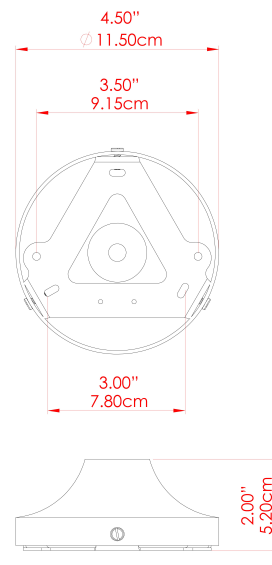

FIXING BRACKET: MLWB12 | Satin Brass

WWW.MULLANLIGHTING.COM

Product Notes:

1) Bulbs not included. 2) Dimensions do not include bulbs. 3) All products are individually made-to-order and therefore may differ slightly within manufacturing tolerances. 4) Cable / chain can be shortened during installation. Longer cable / chain lengths available on request. 5) Additional colour finishes may be available on request. 6) Refer to our website for a full list of terms and conditions.