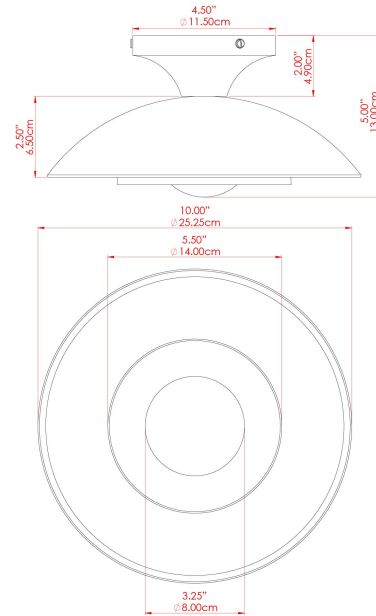

MARRAKESH Ceiling Light

MLCF122SATBRSPCMBKOP Satin Brass

MATERIAL	Brass
HEIGHT	15cm
WIDTH DIAMETER	25cm
LENGTH PROJECTION	n/a
WEIGHT	1.3 kg
LAMPHOLDER	G9
MAX WATTAGE	6.5W
VOLTAGE	220/240v
IP RATING	IP20
CLASS PROTECTION	Class I
SHADE	GL192
FLEX BAR CHAIN LENGTH	n/a
CABLE TYPE	-

MARRAKESH Ceiling Light

MLCF122SATBRSPCMMTCL Satin Brass

MATERIAL	Brass
HEIGHT	15cm
WIDTH DIAMETER	25cm
LENGTH PROJECTION	n/a
WEIGHT	1.3 kg
LAMPHOLDER	G9
MAX WATTAGE	6.5W
VOLTAGE	220/240v
IP RATING	IP20
CLASS PROTECTION	Class I
SHADE	GL196
FLEX BAR CHAIN LENGTH	n/a
CABLE TYPE	-

MARRAKESH Ceiling Light

MLCF122SATBRSPCMMTFR Satin Brass

MATERIAL	Brass
HEIGHT	15cm
WIDTH DIAMETER	25cm
LENGTH PROJECTION	n/a
WEIGHT	1.3 kg
LAMPHOLDER	G9
MAX WATTAGE	6.5W
VOLTAGE	220/240v
IP RATING	IP20
CLASS PROTECTION	Class I
SHADE	GL208
FLEX BAR CHAIN LENGTH	n/a
CABLE TYPE	-

FIXING BRACKET: MLWB12 | Satin Brass

MARRAKESH Ceiling Light

MLCF122SATBRSPCMMTOP Satin Brass

MATERIAL	Brass
HEIGHT	15cm
WIDTH DIAMETER	25cm
LENGTH PROJECTION	n/a
WEIGHT	1.3 kg
LAMPHOLDER	G9
MAX WATTAGE	6.5W
VOLTAGE	220/240v
IP RATING	IP20
CLASS PROTECTION	Class I
SHADE	GL192
FLEX BAR CHAIN LENGTH	n/a
CABLE TYPE	-