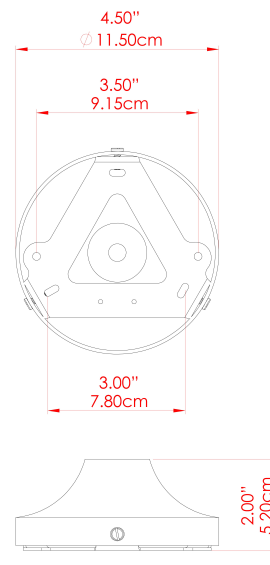

MATERIAL	Brass
HEIGHT	15cm
WIDTH | DIAMETER	25cm
LENGTH | PROJECTION	n/a
WEIGHT	1.3 kg
LAMPHOLDER	G9
MAX WATTAGE	6.5W
VOLTAGE	220/240v
IP RATING	IP20
CLASS PROTECTION	Class I
SHADE	GL196
FLEX | BAR | CHAIN LENGTH	n/a
CABLE TYPE	- |

FIXING BRACKET: MLWB12 | Satin Brass