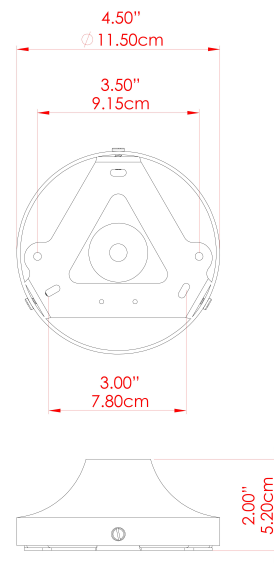

MATERIAL	Brass
HEIGHT	15cm
WIDTH | DIAMETER	25cm
LENGTH | PROJECTION	n/a
WEIGHT	1.3 kg
LAMPHOLDER	G9
MAX WATTAGE	6.5W
VOLTAGE	220/240v
IP RATING	IP20
CLASS PROTECTION	Class I
SHADE	GL208
FLEX | BAR | CHAIN LENGTH	n/a
CABLE TYPE	- |

FIXING BRACKET: MLWB12 | Satin Brass