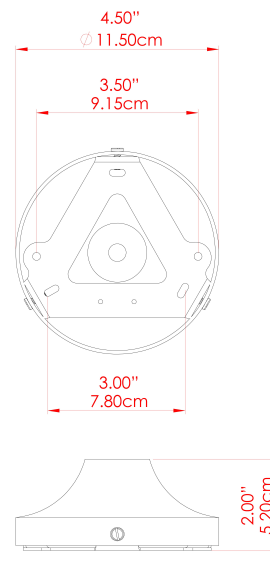

MATERIAL	Brass
HEIGHT	15cm
WIDTH | DIAMETER	25cm
LENGTH | PROJECTION	n/a
WEIGHT	1.3 kg
LAMPHOLDER	G9
MAX WATTAGE	6.5W
VOLTAGE	220/240v
IP RATING	IP20
CLASS PROTECTION	Class I
SHADE	GL196
FLEX | BAR | CHAIN LENGTH	n/a
CABLE TYPE	- |

FIXING BRACKET: MLWB12 | Satin Brass