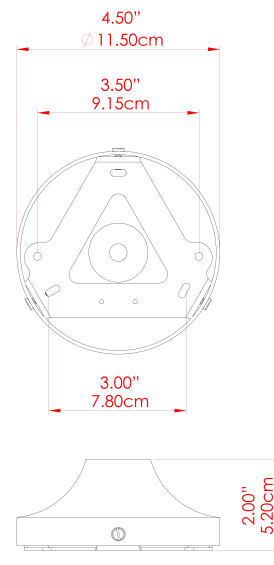

FIXING BRACKET: MLWB12 | Racing Green

WWW.MULLANLIGHTING.COM

Product Notes:

1) Bulbs not included. 2) Dimensions do not include bulbs. 3) All products are individually made-to-order and therefore may differ slightly within manufacturing tolerances. 4) Cable / chain can be shortened during installation. Longer cable / chain lengths available on request. 5) Additional colour finishes may be available on request. 6) Refer to our website for a full list of terms and conditions.