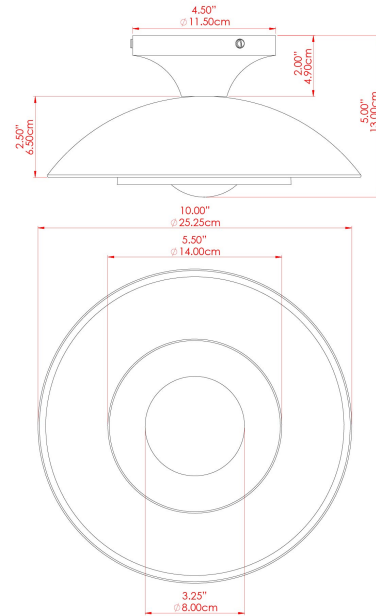

MARRAKESH Ceiling Light

MLCF122SATBRSPCMSBCL Satin Brass

MATERIAL	Brass
HEIGHT	15cm
WIDTH DIAMETER	25cm
LENGTH PROJECTION	n/a
WEIGHT	1.3 kg
LAMPHOLDER	G9
MAX WATTAGE	6.5W
VOLTAGE	220/240v
IP RATING	IP20
CLASS PROTECTION	Class I
SHADE	GL196
FLEX BAR CHAIN LENGTH	n/a
CABLE TYPE	-

MARRAKESH Ceiling Light

MLCF122SATBRSPCMSBFR Satin Brass

MATERIAL	Brass
HEIGHT	15cm
WIDTH DIAMETER	25cm
LENGTH PROJECTION	n/a
WEIGHT	1.3 kg
LAMPHOLDER	G9
MAX WATTAGE	6.5W
VOLTAGE	220/240v
IP RATING	IP20
CLASS PROTECTION	Class I
SHADE	GL208
FLEX BAR CHAIN LENGTH	n/a
CABLE TYPE	-

MARRAKESH Ceiling Light

MLCF122SATBRSPCCRMCL Satin Brass

MATERIAL	Brass
HEIGHT	15cm
WIDTH DIAMETER	25cm
LENGTH PROJECTION	n/a
WEIGHT	1.3 kg
LAMPHOLDER	G9
MAX WATTAGE	6.5W
VOLTAGE	220/240v
IP RATING	IP20
CLASS PROTECTION	Class I
SHADE	GL196
FLEX BAR CHAIN LENGTH	n/a
CABLE TYPE	-