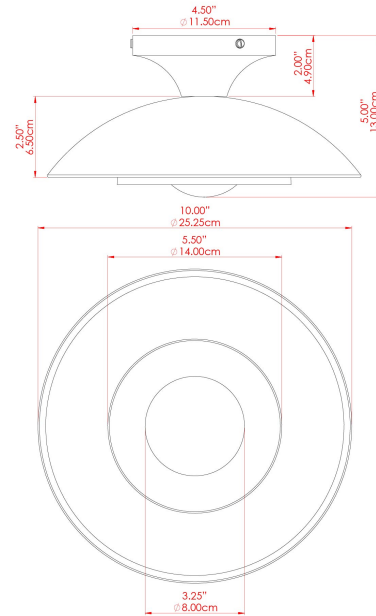

MARRAKESH Ceiling Light

MLCF122ANTSLVPCMBKFR Antique Silver

MATERIAL	Brass
HEIGHT	15cm
WIDTH DIAMETER	25cm
LENGTH PROJECTION	n/a
WEIGHT	1.3 kg
LAMPHOLDER	G9
MAX WATTAGE	6.5W
VOLTAGE	220/240v
IP RATING	IP20
CLASS PROTECTION	Class I
SHADE	GL208
FLEX BAR CHAIN LENGTH	n/a
CABLE TYPE	-

MARRAKESH Ceiling Light

MLCF122ANTSLVPCMBKCL Antique Silver

MATERIAL	Brass
HEIGHT	15cm
WIDTH DIAMETER	25cm
LENGTH PROJECTION	n/a
WEIGHT	1.3 kg
LAMPHOLDER	G9
MAX WATTAGE	6.5W
VOLTAGE	220/240v
IP RATING	IP20
CLASS PROTECTION	Class I
SHADE	GL196
FLEX BAR CHAIN LENGTH	n/a
CABLE TYPE	-

FIXING BRACKET: MLWB12 | Antique Silver

MARRAKESH Ceiling Light

MLCF122ANTBRSCl Antique Brass

MATERIAL	Brass
HEIGHT	15cm
WIDTH DIAMETER	25cm
LENGTH PROJECTION	n/a
WEIGHT	1.3 kg
LAMPHOLDER	G9
MAX WATTAGE	6.5W
VOLTAGE	220/240v
IP RATING	IP20
CLASS PROTECTION	Class I
SHADE	GL196
FLEX BAR CHAIN LENGTH	n/a
CABLE TYPE	-

MARRAKESH Ceiling Light

MLCF122ANTBRSFR Antique Brass

MATERIAL	Brass
HEIGHT	15cm
WIDTH DIAMETER	25cm
LENGTH PROJECTION	n/a
WEIGHT	1.3 kg
LAMPHOLDER	G9
MAX WATTAGE	6.5W
VOLTAGE	220/240v
IP RATING	IP20
CLASS PROTECTION	Class I
SHADE	GL208
FLEX BAR CHAIN LENGTH	n/a
CABLE TYPE	-