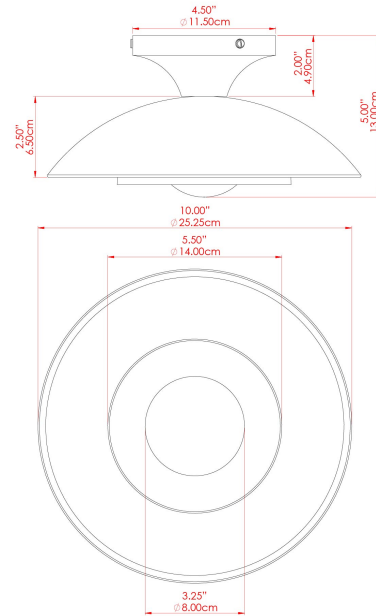

MARRAKESH Ceiling Light

MLCF122SATBRSPCMMTCL Satin Brass

MATERIAL	Brass
HEIGHT	15cm
WIDTH DIAMETER	25cm
LENGTH PROJECTION	n/a
WEIGHT	1.3 kg
LAMPHOLDER	G9
MAX WATTAGE	6.5W
VOLTAGE	220/240v
IP RATING	IP20
CLASS PROTECTION	Class I
SHADE	GL196
FLEX BAR CHAIN LENGTH	n/a
CABLE TYPE	-

MARRAKESH Ceiling Light

MLCF122SATBRSPCMMTFR Satin Brass

MATERIAL	Brass
HEIGHT	15cm
WIDTH DIAMETER	25cm
LENGTH PROJECTION	n/a
WEIGHT	1.3 kg
LAMPHOLDER	G9
MAX WATTAGE	6.5W
VOLTAGE	220/240v
IP RATING	IP20
CLASS PROTECTION	Class I
SHADE	GL208
FLEX BAR CHAIN LENGTH	n/a
CABLE TYPE	-

FIXING BRACKET: MLWB12 | Satin Brass

MARRAKESH Ceiling Light

MLCF122SATBRSPCMMTOP Satin Brass

MATERIAL	Brass
HEIGHT	15cm
WIDTH DIAMETER	25cm
LENGTH PROJECTION	n/a
WEIGHT	1.3 kg
LAMPHOLDER	G9
MAX WATTAGE	6.5W
VOLTAGE	220/240v
IP RATING	IP20
CLASS PROTECTION	Class I
SHADE	GL192
FLEX BAR CHAIN LENGTH	n/a
CABLE TYPE	-

FIXING BRACKET: MLWB12 | Satin Brass

MARRAKESH Ceiling Light

MLCF122SATBRSPCORGL Satin Brass

MATERIAL	Brass
HEIGHT	15cm
WIDTH DIAMETER	25cm
LENGTH PROJECTION	n/a
WEIGHT	1.3 kg
LAMPHOLDER	G9
MAX WATTAGE	6.5W
VOLTAGE	220/240v
IP RATING	IP20
CLASS PROTECTION	Class I
SHADE	GL196
FLEX BAR CHAIN LENGTH	n/a
CABLE TYPE	-