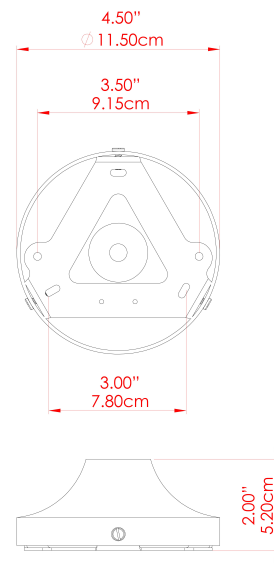

FIXING BRACKET: MLWB12 | Antique Brass