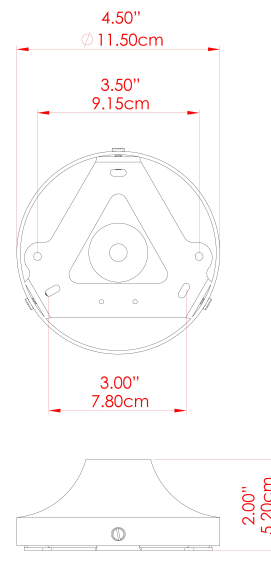

MATERIAL	Brass
HEIGHT	15cm
WIDTH | DIAMETER	25cm
LENGTH | PROJECTION	n/a
WEIGHT	1.3 kg
LAMPHOLDER	G9
MAX WATTAGE	6.5W
VOLTAGE	220/240v
IP RATING	IP20
CLASS PROTECTION	Class I
SHADE	GL192
FLEX | BAR | CHAIN LENGTH	n/a
CABLE TYPE	- |

FIXING BRACKET: MLWB12 | Sapphire Blue