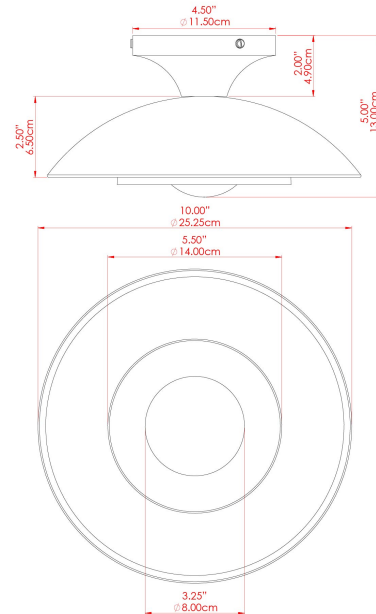

MARRAKESH Ceiling Light

MLCF122ANTBRSPCMSBFR Antique Brass

MATERIAL	Brass
HEIGHT	15cm
WIDTH DIAMETER	25cm
LENGTH PROJECTION	n/a
WEIGHT	1.3 kg
LAMPHOLDER	G9
MAX WATTAGE	6.5W
VOLTAGE	220/240v
IP RATING	IP20
CLASS PROTECTION	Class I
SHADE	GL208
FLEX BAR CHAIN LENGTH	n/a
CABLE TYPE	-

MARRAKESH Ceiling Light

MLCF122ANTBRSPCMSBCL Antique Brass

MATERIAL	Brass
HEIGHT	15cm
WIDTH DIAMETER	25cm
LENGTH PROJECTION	n/a
WEIGHT	1.3 kg
LAMPHOLDER	G9
MAX WATTAGE	6.5W
VOLTAGE	220/240v
IP RATING	IP20
CLASS PROTECTION	Class I
SHADE	GL196
FLEX BAR CHAIN LENGTH	n/a
CABLE TYPE	-

MARRAKESH Ceiling Light

MLCF122PCRGRFR Racing Green

MATERIAL	Brass
HEIGHT	15cm
WIDTH DIAMETER	25cm
LENGTH PROJECTION	n/a
WEIGHT	1.3 kg
LAMPHOLDER	G9
MAX WATTAGE	6.5W
VOLTAGE	220/240v
IP RATING	IP20
CLASS PROTECTION	Class I
SHADE	GL208
FLEX BAR CHAIN LENGTH	n/a
CABLE TYPE	-

MARRAKESH Ceiling Light

MLCF122PCRGROP Racing Green

MATERIAL	Brass
HEIGHT	15cm
WIDTH DIAMETER	25cm
LENGTH PROJECTION	n/a
WEIGHT	1.3 kg
LAMPHOLDER	G9
MAX WATTAGE	6.5W
VOLTAGE	220/240v
IP RATING	IP20
CLASS PROTECTION	Class I
SHADE	GL192
FLEX BAR CHAIN LENGTH	n/a
CABLE TYPE	-