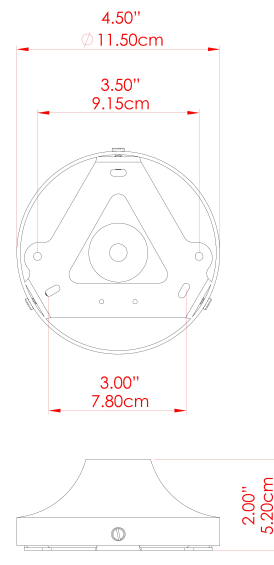

MARRAKESH Ceiling Light

MLCF122ANTSLVPCMBKFR Antique Silver

MATERIAL	Brass
HEIGHT	15cm
WIDTH DIAMETER	25cm
LENGTH PROJECTION	n/a
WEIGHT	1.3 kg
LAMPHOLDER	G9
MAX WATTAGE	6.5W
VOLTAGE	220/240v
IP RATING	IP20
CLASS PROTECTION	Class I
SHADE	GL208
FLEX BAR CHAIN LENGTH	n/a
CABLE TYPE	-

MARRAKESH Ceiling Light

MLCF122ANTSLVPCMBKCL Antique Silver

MATERIAL	Brass
HEIGHT	15cm
WIDTH DIAMETER	25cm
LENGTH PROJECTION	n/a
WEIGHT	1.3 kg
LAMPHOLDER	G9
MAX WATTAGE	6.5W
VOLTAGE	220/240v
IP RATING	IP20
CLASS PROTECTION	Class I
SHADE	GL196
FLEX BAR CHAIN LENGTH	n/a
CABLE TYPE	-

FIXING BRACKET: MLWB12 | Antique Silver

MARRAKESH Ceiling Light

MLCF122ANTSLVPCMBKOP Antique Silver

MATERIAL	Brass
HEIGHT	15cm
WIDTH DIAMETER	25cm
LENGTH PROJECTION	n/a
WEIGHT	1.3 kg
LAMPHOLDER	G9
MAX WATTAGE	6.5W
VOLTAGE	220/240v
IP RATING	IP20
CLASS PROTECTION	Class I
SHADE	GL192
FLEX BAR CHAIN LENGTH	n/a
CABLE TYPE	-

FIXING BRACKET: MLWB12 | Antique Silver

MARRAKESH Ceiling Light

MLCF122ANTBRSCl Antique Brass

MATERIAL	Brass
HEIGHT	15cm
WIDTH DIAMETER	25cm
LENGTH PROJECTION	n/a
WEIGHT	1.3 kg
LAMPHOLDER	G9
MAX WATTAGE	6.5W
VOLTAGE	220/240v
IP RATING	IP20
CLASS PROTECTION	Class I
SHADE	GL196
FLEX BAR CHAIN LENGTH	n/a
CABLE TYPE	-