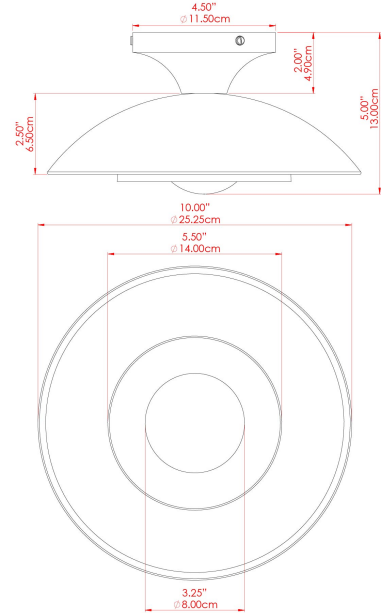

MARRAKESH Ceiling Light

MLCF122ANTBRSPCMSBFR Antique Brass

MATERIAL	Brass
HEIGHT	15cm
WIDTH DIAMETER	25cm
LENGTH PROJECTION	n/a
WEIGHT	1.3 kg
LAMPHOLDER	G9
MAX WATTAGE	6.5W
VOLTAGE	220/240v
IP RATING	IP20
CLASS PROTECTION	Class I
SHADE	GL208
FLEX BAR CHAIN LENGTH	n/a
CABLE TYPE	-

MARRAKESH Ceiling Light

MLCF122ANTSLVFR Antique Silver

MATERIAL	Brass
HEIGHT	15cm
WIDTH DIAMETER	25cm
LENGTH PROJECTION	n/a
WEIGHT	1.3 kg
LAMPHOLDER	G9
MAX WATTAGE	6.5W
VOLTAGE	220/240v
IP RATING	IP20
CLASS PROTECTION	Class I
SHADE	GL208
FLEX BAR CHAIN LENGTH	n/a
CABLE TYPE	-

FIXING BRACKET: MLWB12 | Antique Silver

MARRAKESH Ceiling Light

MLCF122ANTSLVOP Antique Silver

MATERIAL	Brass
HEIGHT	15cm
WIDTH DIAMETER	25cm
LENGTH PROJECTION	n/a
WEIGHT	1.3 kg
LAMPHOLDER	G9
MAX WATTAGE	6.5W
VOLTAGE	220/240v
IP RATING	IP20
CLASS PROTECTION	Class I
SHADE	GL192
FLEX BAR CHAIN LENGTH	n/a
CABLE TYPE	-

FIXING BRACKET: MLWB12 | Antique Silver

MARRAKESH Ceiling Light

MLCF122POLBRSCS Polished Brass

MATERIAL	Brass
HEIGHT	15cm
WIDTH DIAMETER	25cm
LENGTH PROJECTION	n/a
WEIGHT	1.3 kg
LAMPHOLDER	G9
MAX WATTAGE	6.5W
VOLTAGE	220/240v
IP RATING	IP20
CLASS PROTECTION	Class I
SHADE	GL196
FLEX BAR CHAIN LENGTH	n/a
CABLE TYPE	-