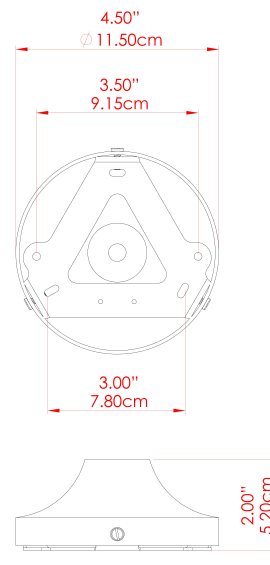

MATERIAL	Brass
HEIGHT	15cm
WIDTH | DIAMETER	25cm
LENGTH | PROJECTION	n/a
WEIGHT	1.3 kg
LAMPHOLDER	G9
MAX WATTAGE	6.5W
VOLTAGE	220/240v
IP RATING	IP20
CLASS PROTECTION	Class I
SHADE	GL208
FLEX | BAR | CHAIN LENGTH	n/a
CABLE TYPE	- |

FIXING BRACKET: MLWB12 | Satin Brass