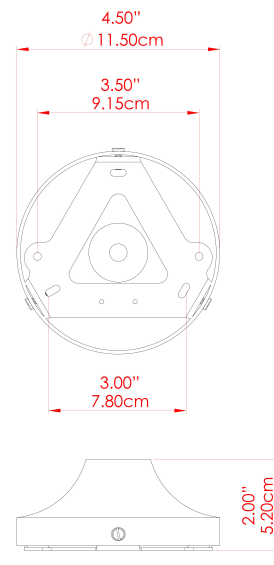

FIXING BRACKET: MLWB12 | Polished Brass

WWW.MULLANLIGHTING.COM

Product Notes:

1) Bulbs not included. 2) Dimensions do not include bulbs. 3) All products are individually made-to-order and therefore may differ slightly within manufacturing tolerances. 4) Cable / chain can be shortened during installation. Longer cable / chain lengths available on request. 5) Additional colour finishes may be available on request. 6) Refer to our website for a full list of terms and conditions.