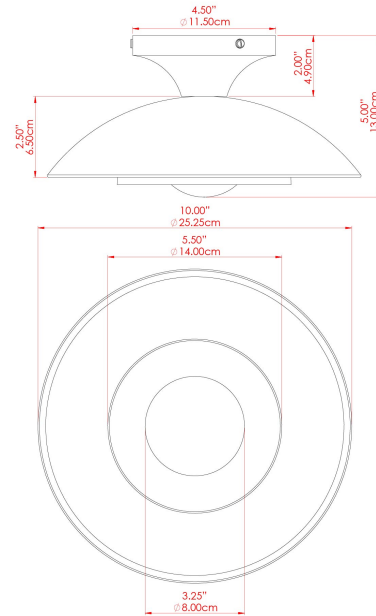

MARRAKESH Ceiling Light

MLCF122SATBRSPCMHYCL Satin Brass

MATERIAL	Brass
HEIGHT	15cm
WIDTH DIAMETER	25cm
LENGTH PROJECTION	n/a
WEIGHT	1.3 kg
LAMPHOLDER	G9
MAX WATTAGE	6.5W
VOLTAGE	220/240v
IP RATING	IP20
CLASS PROTECTION	Class I
SHADE	GL196
FLEX BAR CHAIN LENGTH	n/a
CABLE TYPE	-

MARRAKESH Ceiling Light

MLCF122SATBRSPCMHYFR Satin Brass

MATERIAL	Brass
HEIGHT	15cm
WIDTH DIAMETER	25cm
LENGTH PROJECTION	n/a
WEIGHT	1.3 kg
LAMPHOLDER	G9
MAX WATTAGE	6.5W
VOLTAGE	220/240v
IP RATING	IP20
CLASS PROTECTION	Class I
SHADE	GL208
FLEX BAR CHAIN LENGTH	n/a
CABLE TYPE	-

MARRAKESH Ceiling Light

MLCF122SATBRSPCMHYOP Satin Brass

MATERIAL	Brass
HEIGHT	15cm
WIDTH DIAMETER	25cm
LENGTH PROJECTION	n/a
WEIGHT	1.3 kg
LAMPHOLDER	G9
MAX WATTAGE	6.5W
VOLTAGE	220/240v
IP RATING	IP20
CLASS PROTECTION	Class I
SHADE	GL192
FLEX BAR CHAIN LENGTH	n/a
CABLE TYPE	-