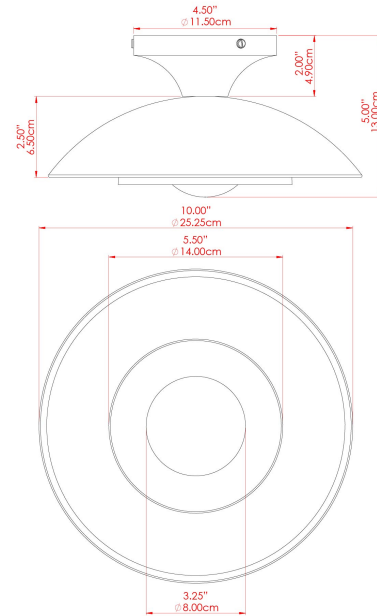

MARRAKESH Ceiling Light

MLCF122SATBRSPCMAPCL Satin Brass

MATERIAL	Brass
HEIGHT	15cm
WIDTH DIAMETER	25cm
LENGTH PROJECTION	n/a
WEIGHT	1.3 kg
LAMPHOLDER	G9
MAX WATTAGE	6.5W
VOLTAGE	220/240v
IP RATING	IP20
CLASS PROTECTION	Class I
SHADE	GL196
FLEX BAR CHAIN LENGTH	n/a
CABLE TYPE	-

MARRAKESH Ceiling Light

MLCF122SATBRSPCMAPFR Satin Brass

MATERIAL	Brass
HEIGHT	15cm
WIDTH DIAMETER	25cm
LENGTH PROJECTION	n/a
WEIGHT	1.3 kg
LAMPHOLDER	G9
MAX WATTAGE	6.5W
VOLTAGE	220/240v
IP RATING	IP20
CLASS PROTECTION	Class I
SHADE	GL208
FLEX BAR CHAIN LENGTH	n/a
CABLE TYPE	-

MARRAKESH Ceiling Light

MLCF122SATBRSPCMAPOP Satin Brass

MATERIAL	Brass
HEIGHT	15cm
WIDTH DIAMETER	25cm
LENGTH PROJECTION	n/a
WEIGHT	1.3 kg
LAMPHOLDER	G9
MAX WATTAGE	6.5W
VOLTAGE	220/240v
IP RATING	IP20
CLASS PROTECTION	Class I
SHADE	GL192
FLEX BAR CHAIN LENGTH	n/a
CABLE TYPE	-