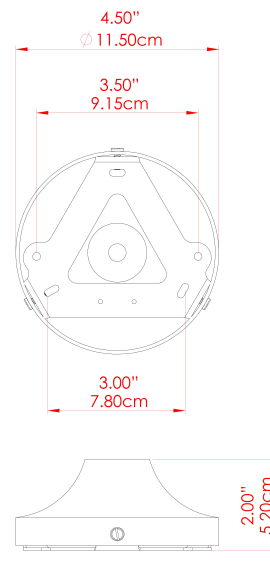

FIXING BRACKET: MLWB12 | Satin Brass

WWW.MULLANLIGHTING.COM

Product Notes:

1) Bulbs not included. 2) Dimensions do not include bulbs. 3) All products are individually made-to-order and therefore may differ slightly within manufacturing tolerances. 4) Cable / chain can be shortened during installation. Longer cable / chain lengths available on request. 5) Additional colour finishes may be available on request. 6) Refer to our website for a full list of terms and conditions.