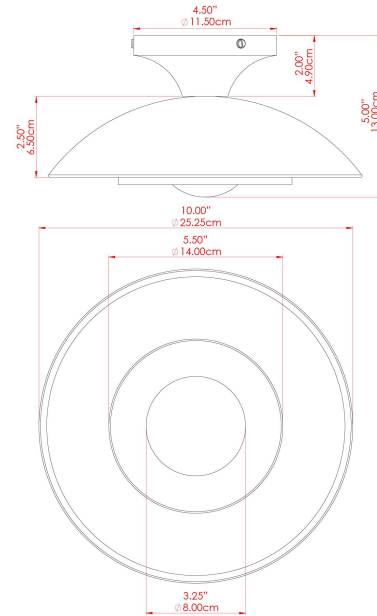

MARRAKESH Ceiling Light

MLCF122ANTBRSPCMSBCL Antique Brass

MATERIAL	Brass
HEIGHT	15cm
WIDTH DIAMETER	25cm
LENGTH PROJECTION	n/a
WEIGHT	1.3 kg
LAMPHOLDER	G9
MAX WATTAGE	6.5W
VOLTAGE	220/240v
IP RATING	IP20
CLASS PROTECTION	Class I
SHADE	GL196
FLEX BAR CHAIN LENGTH	n/a
CABLE TYPE	-

MARRAKESH Ceiling Light

MLCF122ANTBRSPCMSBOP Antique Brass

MATERIAL	Brass
HEIGHT	15cm
WIDTH DIAMETER	25cm
LENGTH PROJECTION	n/a
WEIGHT	1.3 kg
LAMPHOLDER	G9
MAX WATTAGE	6.5W
VOLTAGE	220/240v
IP RATING	IP20
CLASS PROTECTION	Class I
SHADE	GL192
FLEX BAR CHAIN LENGTH	n/a
CABLE TYPE	-

MARRAKESH Ceiling Light

MLCF122PCMSBCL

MATERIAL	Brass
HEIGHT	15cm
WIDTH DIAMETER	25cm
LENGTH PROJECTION	n/a
WEIGHT	1.3 kg
LAMPHOLDER	G9
MAX WATTAGE	6.5W
VOLTAGE	220/240v
IP RATING	IP20
CLASS PROTECTION	Class I
SHADE	GL196
FLEX BAR CHAIN LENGTH	n/a
CABLE TYPE	-

MARRAKESH Ceiling Light

MLCF122PCMSBFR

MATERIAL	Brass
HEIGHT	15cm
WIDTH DIAMETER	25cm
LENGTH PROJECTION	n/a
WEIGHT	1.3 kg
LAMPHOLDER	G9
MAX WATTAGE	6.5W
VOLTAGE	220/240v
IP RATING	IP20
CLASS PROTECTION	Class I
SHADE	GL208
FLEX BAR CHAIN LENGTH	n/a
CABLE TYPE	-