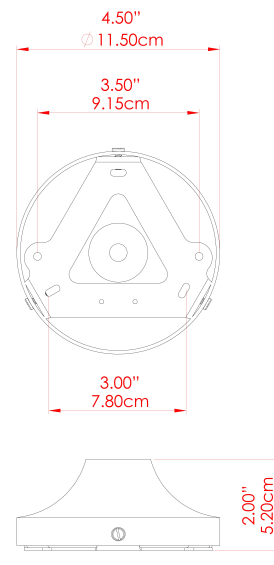

MARRAKESH Ceiling Light

MLCF122ANTSLVPCMBKCL Antique Silver

MATERIAL	Brass
HEIGHT	15cm
WIDTH DIAMETER	25cm
LENGTH PROJECTION	n/a
WEIGHT	1.3 kg
LAMPHOLDER	G9
MAX WATTAGE	6.5W
VOLTAGE	220/240v
IP RATING	IP20
CLASS PROTECTION	Class I
SHADE	GL196
FLEX BAR CHAIN LENGTH	n/a
CABLE TYPE	-

MARRAKESH Ceiling Light

MLCF122ANTBRSFR Antique Brass

MATERIAL	Brass
HEIGHT	15cm
WIDTH DIAMETER	25cm
LENGTH PROJECTION	n/a
WEIGHT	1.3 kg
LAMPHOLDER	G9
MAX WATTAGE	6.5W
VOLTAGE	220/240v
IP RATING	IP20
CLASS PROTECTION	Class I
SHADE	GL208
FLEX BAR CHAIN LENGTH	n/a
CABLE TYPE	-

FIXING BRACKET: MLWB12 | Antique Brass

MARRAKESH Ceiling Light

MLCF122ANTBRSOP Antique Brass

MATERIAL	Brass
HEIGHT	15cm
WIDTH DIAMETER	25cm
LENGTH PROJECTION	n/a
WEIGHT	1.3 kg
LAMPHOLDER	G9
MAX WATTAGE	6.5W
VOLTAGE	220/240v
IP RATING	IP20
CLASS PROTECTION	Class I
SHADE	GL192
FLEX BAR CHAIN LENGTH	n/a
CABLE TYPE	-

FIXING BRACKET: MLWB12 | Antique Brass

MARRAKESH Ceiling Light

MLCF122ANTSLVCL Antique Silver

MATERIAL	Brass
HEIGHT	15cm
WIDTH DIAMETER	25cm
LENGTH PROJECTION	n/a
WEIGHT	1.3 kg
LAMPHOLDER	G9
MAX WATTAGE	6.5W
VOLTAGE	220/240v
IP RATING	IP20
CLASS PROTECTION	Class I
SHADE	GL196
FLEX BAR CHAIN LENGTH	n/a
CABLE TYPE	-