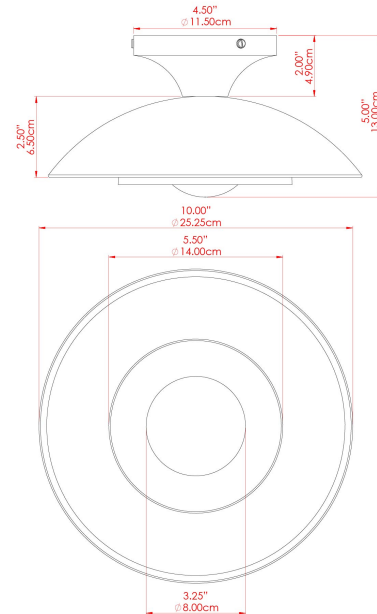

MARRAKESH Ceiling Light

MLCF122ANTBRSPCMSBFR Antique Brass

MATERIAL	Brass
HEIGHT	15cm
WIDTH DIAMETER	25cm
LENGTH PROJECTION	n/a
WEIGHT	1.3 kg
LAMPHOLDER	G9
MAX WATTAGE	6.5W
VOLTAGE	220/240v
IP RATING	IP20
CLASS PROTECTION	Class I
SHADE	GL208
FLEX BAR CHAIN LENGTH	n/a
CABLE TYPE	-

MARRAKESH Ceiling Light

MLCF122ANTBRSPCMSBCL Antique Brass

MATERIAL	Brass
HEIGHT	15cm
WIDTH DIAMETER	25cm
LENGTH PROJECTION	n/a
WEIGHT	1.3 kg
LAMPHOLDER	G9
MAX WATTAGE	6.5W
VOLTAGE	220/240v
IP RATING	IP20
CLASS PROTECTION	Class I
SHADE	GL196
FLEX BAR CHAIN LENGTH	n/a
CABLE TYPE	-