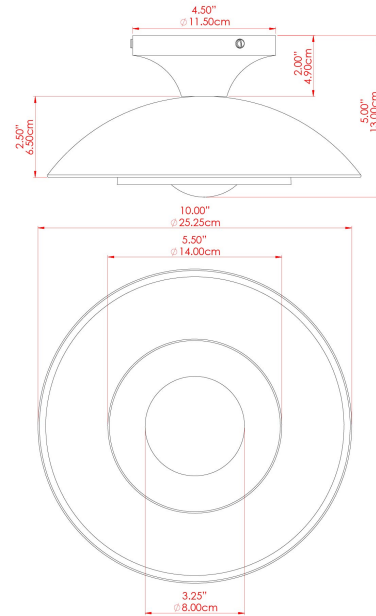

MARRAKESH Ceiling Light

MLCF122ANTBRSPCMSBFR Antique Brass

MATERIAL	Brass
HEIGHT	15cm
WIDTH DIAMETER	25cm
LENGTH PROJECTION	n/a
WEIGHT	1.3 kg
LAMPHOLDER	G9
MAX WATTAGE	6.5W
VOLTAGE	220/240v
IP RATING	IP20
CLASS PROTECTION	Class I
SHADE	GL208
FLEX BAR CHAIN LENGTH	n/a
CABLE TYPE	-

MARRAKESH Ceiling Light

MLCF122ANTBRSPCMSBCL Antique Brass

MATERIAL	Brass
HEIGHT	15cm
WIDTH DIAMETER	25cm
LENGTH PROJECTION	n/a
WEIGHT	1.3 kg
LAMPHOLDER	G9
MAX WATTAGE	6.5W
VOLTAGE	220/240v
IP RATING	IP20
CLASS PROTECTION	Class I
SHADE	GL196
FLEX BAR CHAIN LENGTH	n/a
CABLE TYPE	-

MARRAKESH Ceiling Light

MLCF122ANTBRSPCMSBOP Antique Brass

MATERIAL	Brass
HEIGHT	15cm
WIDTH DIAMETER	25cm
LENGTH PROJECTION	n/a
WEIGHT	1.3 kg
LAMPHOLDER	G9
MAX WATTAGE	6.5W
VOLTAGE	220/240v
IP RATING	IP20
CLASS PROTECTION	Class I
SHADE	GL192
FLEX BAR CHAIN LENGTH	n/a
CABLE TYPE	-

MARRAKESH Ceiling Light

MLCF122ANTSLVPCMBKFR Antique Silver

MATERIAL	Brass
HEIGHT	15cm
WIDTH DIAMETER	25cm
LENGTH PROJECTION	n/a
WEIGHT	1.3 kg
LAMPHOLDER	G9
MAX WATTAGE	6.5W
VOLTAGE	220/240v
IP RATING	IP20
CLASS PROTECTION	Class I
SHADE	GL208
FLEX BAR CHAIN LENGTH	n/a
CABLE TYPE	-