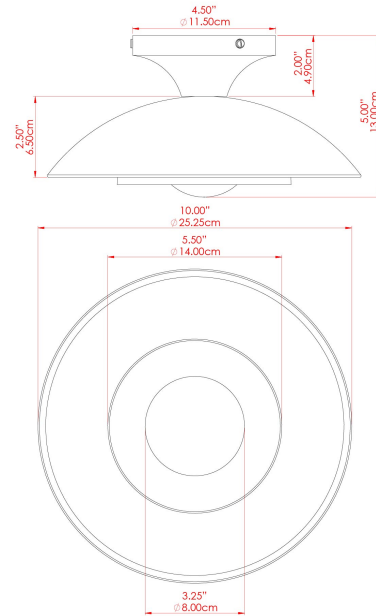

MARRAKESH Ceiling Light

MLCF122SATBRSPCCRMOP Satin Brass

MATERIAL	Brass
HEIGHT	15cm
WIDTH DIAMETER	25cm
LENGTH PROJECTION	n/a
WEIGHT	1.3 kg
LAMPHOLDER	G9
MAX WATTAGE	6.5W
VOLTAGE	220/240v
IP RATING	IP20
CLASS PROTECTION	Class I
SHADE	GL192
FLEX BAR CHAIN LENGTH	n/a
CABLE TYPE	-

MARRAKESH Ceiling Light

MLCF122SATBRSPCMBKCL Satin Brass

MATERIAL	Brass
HEIGHT	15cm
WIDTH DIAMETER	25cm
LENGTH PROJECTION	n/a
WEIGHT	1.3 kg
LAMPHOLDER	G9
MAX WATTAGE	6.5W
VOLTAGE	220/240v
IP RATING	IP20
CLASS PROTECTION	Class I
SHADE	GL196
FLEX BAR CHAIN LENGTH	n/a
CABLE TYPE	-

MARRAKESH Ceiling Light

MLCF122SATBRSPCMBKFR Satin Brass

MATERIAL	Brass
HEIGHT	15cm
WIDTH DIAMETER	25cm
LENGTH PROJECTION	n/a
WEIGHT	1.3 kg
LAMPHOLDER	G9
MAX WATTAGE	6.5W
VOLTAGE	220/240v
IP RATING	IP20
CLASS PROTECTION	Class I
SHADE	GL208
FLEX BAR CHAIN LENGTH	n/a
CABLE TYPE	-