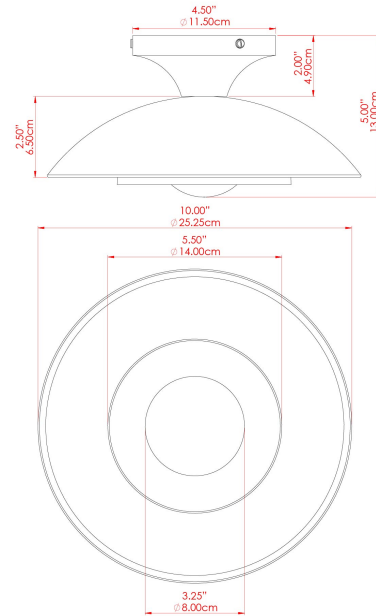

MARRAKESH Ceiling Light

MLCF122SATBRSPCREDCL Satin Brass

MATERIAL	Brass
HEIGHT	15cm
WIDTH DIAMETER	25cm
LENGTH PROJECTION	n/a
WEIGHT	1.3 kg
LAMPHOLDER	G9
MAX WATTAGE	6.5W
VOLTAGE	220/240v
IP RATING	IP20
CLASS PROTECTION	Class I
SHADE	GL196
FLEX BAR CHAIN LENGTH	n/a
CABLE TYPE	-

MARRAKESH Ceiling Light

MLCF122SATBRSPCREDFR Satin Brass

MATERIAL	Brass
HEIGHT	15cm
WIDTH DIAMETER	25cm
LENGTH PROJECTION	n/a
WEIGHT	1.3 kg
LAMPHOLDER	G9
MAX WATTAGE	6.5W
VOLTAGE	220/240v
IP RATING	IP20
CLASS PROTECTION	Class I
SHADE	GL208
FLEX BAR CHAIN LENGTH	n/a
CABLE TYPE	-

MARRAKESH Ceiling Light

MLCF122SATBRSPCREDOP Satin Brass

MATERIAL	Brass
HEIGHT	15cm
WIDTH DIAMETER	25cm
LENGTH PROJECTION	n/a
WEIGHT	1.3 kg
LAMPHOLDER	G9
MAX WATTAGE	6.5W
VOLTAGE	220/240v
IP RATING	IP20
CLASS PROTECTION	Class I
SHADE	GL192
FLEX BAR CHAIN LENGTH	n/a
CABLE TYPE	-

FIXING BRACKET: MLWB12 | Satin Brass

MARRAKESH Ceiling Light

MLCF122SATBRSPCGRNCL Satin Brass

MATERIAL	Brass
HEIGHT	15cm
WIDTH DIAMETER	25cm
LENGTH PROJECTION	n/a
WEIGHT	1.3 kg
LAMPHOLDER	G9
MAX WATTAGE	6.5W
VOLTAGE	220/240v
IP RATING	IP20
CLASS PROTECTION	Class I
SHADE	GL196
FLEX BAR CHAIN LENGTH	n/a
CABLE TYPE	-