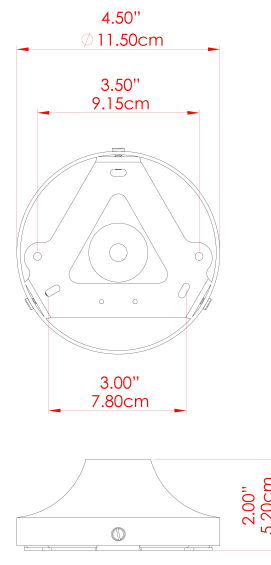

MATERIAL	Brass
HEIGHT	15cm
WIDTH | DIAMETER	25cm
LENGTH | PROJECTION	n/a
WEIGHT	1.3 kg
LAMPHOLDER	G9
MAX WATTAGE	6.5W
VOLTAGE	220/240v
IP RATING	IP20
CLASS PROTECTION	Class I
SHADE	GL208
FLEX | BAR | CHAIN LENGTH	n/a
CABLE TYPE	- |

FIXING BRACKET: MLWB12 | Satin Brass