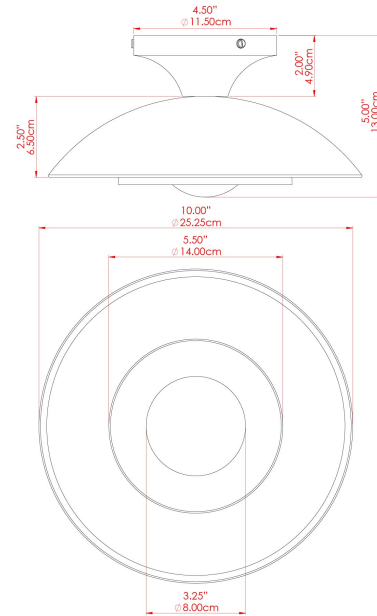

MARRAKESH Ceiling Light

MLCF122SATBRSPCCRMCL Satin Brass

MATERIAL	Brass
HEIGHT	15cm
WIDTH DIAMETER	25cm
LENGTH PROJECTION	n/a
WEIGHT	1.3 kg
LAMPHOLDER	G9
MAX WATTAGE	6.5W
VOLTAGE	220/240v
IP RATING	IP20
CLASS PROTECTION	Class I
SHADE	GL196
FLEX BAR CHAIN LENGTH	n/a
CABLE TYPE	-

MARRAKESH Ceiling Light

MLCF122SATBRSPCCRMFR Satin Brass

MATERIAL	Brass
HEIGHT	15cm
WIDTH DIAMETER	25cm
LENGTH PROJECTION	n/a
WEIGHT	1.3 kg
LAMPHOLDER	G9
MAX WATTAGE	6.5W
VOLTAGE	220/240v
IP RATING	IP20
CLASS PROTECTION	Class I
SHADE	GL208
FLEX BAR CHAIN LENGTH	n/a
CABLE TYPE	-

MARRAKESH Ceiling Light

MLCF122SATBRSPCCRMOP Satin Brass

MATERIAL	Brass
HEIGHT	15cm
WIDTH DIAMETER	25cm
LENGTH PROJECTION	n/a
WEIGHT	1.3 kg
LAMPHOLDER	G9
MAX WATTAGE	6.5W
VOLTAGE	220/240v
IP RATING	IP20
CLASS PROTECTION	Class I
SHADE	GL192
FLEX BAR CHAIN LENGTH	n/a
CABLE TYPE	-