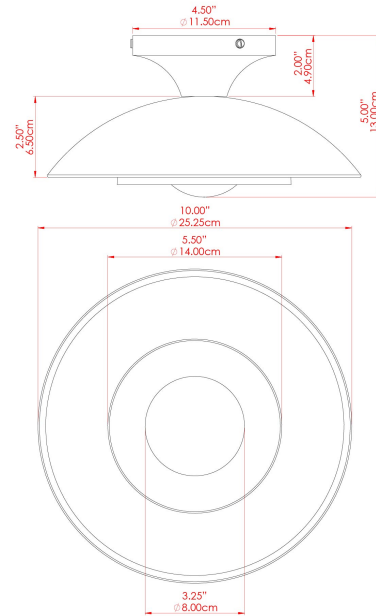

MARRAKESH Ceiling Light

MLCF122SATBRSPCMAPFR Satin Brass

MATERIAL	Brass
HEIGHT	15cm
WIDTH DIAMETER	25cm
LENGTH PROJECTION	n/a
WEIGHT	1.3 kg
LAMPHOLDER	G9
MAX WATTAGE	6.5W
VOLTAGE	220/240v
IP RATING	IP20
CLASS PROTECTION	Class I
SHADE	GL208
FLEX BAR CHAIN LENGTH	n/a
CABLE TYPE	-

MARRAKESH Ceiling Light

MLCF122SATBRSPCMAPOP Satin Brass

MATERIAL	Brass
HEIGHT	15cm
WIDTH DIAMETER	25cm
LENGTH PROJECTION	n/a
WEIGHT	1.3 kg
LAMPHOLDER	G9
MAX WATTAGE	6.5W
VOLTAGE	220/240v
IP RATING	IP20
CLASS PROTECTION	Class I
SHADE	GL192
FLEX BAR CHAIN LENGTH	n/a
CABLE TYPE	-

MARRAKESH Ceiling Light

MLCF122SATBRSPCRGRFR Satin Brass

MATERIAL	Brass
HEIGHT	15cm
WIDTH DIAMETER	25cm
LENGTH PROJECTION	n/a
WEIGHT	1.3 kg
LAMPHOLDER	G9
MAX WATTAGE	6.5W
VOLTAGE	220/240v
IP RATING	IP20
CLASS PROTECTION	Class I
SHADE	GL208
FLEX BAR CHAIN LENGTH	n/a
CABLE TYPE	-