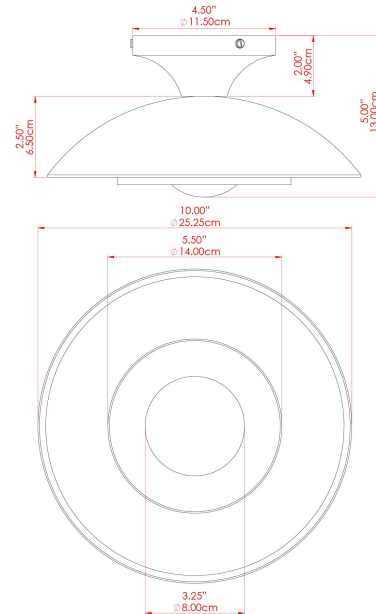

MARRAKESH Ceiling Light

MLCF122SATBRSPCMHYOP Satin Brass

MATERIAL	Brass
HEIGHT	15cm
WIDTH DIAMETER	25cm
LENGTH PROJECTION	n/a
WEIGHT	1.3 kg
LAMPHOLDER	G9
MAX WATTAGE	6.5W
VOLTAGE	220/240v
IP RATING	IP20
CLASS PROTECTION	Class I
SHADE	GL192
FLEX BAR CHAIN LENGTH	n/a
CABLE TYPE	-

MARRAKESH Ceiling Light

MLCF122SATBRSPCMSBCL Satin Brass

MATERIAL	Brass
HEIGHT	15cm
WIDTH DIAMETER	25cm
LENGTH PROJECTION	n/a
WEIGHT	1.3 kg
LAMPHOLDER	G9
MAX WATTAGE	6.5W
VOLTAGE	220/240v
IP RATING	IP20
CLASS PROTECTION	Class I
SHADE	GL196
FLEX BAR CHAIN LENGTH	n/a
CABLE TYPE	-

MARRAKESH Ceiling Light

MLCF122SATBRSPCMSBFR Satin Brass

MATERIAL	Brass
HEIGHT	15cm
WIDTH DIAMETER	25cm
LENGTH PROJECTION	n/a
WEIGHT	1.3 kg
LAMPHOLDER	G9
MAX WATTAGE	6.5W
VOLTAGE	220/240v
IP RATING	IP20
CLASS PROTECTION	Class I
SHADE	GL208
FLEX BAR CHAIN LENGTH	n/a
CABLE TYPE	-