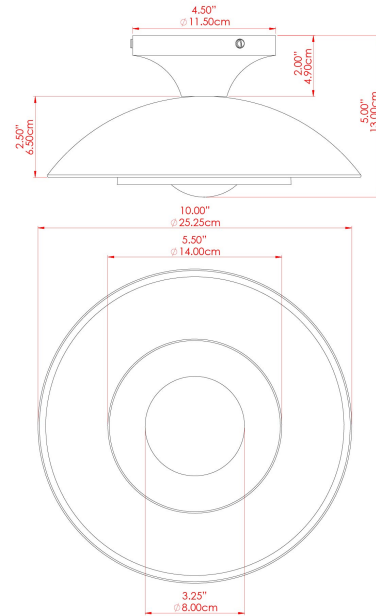

MARRAKESH Ceiling Light

MLCF122SATBRSPCMAPOP Satin Brass

MATERIAL	Brass
HEIGHT	15cm
WIDTH DIAMETER	25cm
LENGTH PROJECTION	n/a
WEIGHT	1.3 kg
LAMPHOLDER	G9
MAX WATTAGE	6.5W
VOLTAGE	220/240v
IP RATING	IP20
CLASS PROTECTION	Class I
SHADE	GL192
FLEX BAR CHAIN LENGTH	n/a
CABLE TYPE	-

MARRAKESH Ceiling Light

MLCF122SATBRSPCRGRFR Satin Brass

MATERIAL	Brass
HEIGHT	15cm
WIDTH DIAMETER	25cm
LENGTH PROJECTION	n/a
WEIGHT	1.3 kg
LAMPHOLDER	G9
MAX WATTAGE	6.5W
VOLTAGE	220/240v
IP RATING	IP20
CLASS PROTECTION	Class I
SHADE	GL208
FLEX BAR CHAIN LENGTH	n/a
CABLE TYPE	-

MARRAKESH Ceiling Light

MLCF122SATBRSPCRGRCL Satin Brass

MATERIAL	Brass
HEIGHT	15cm
WIDTH DIAMETER	25cm
LENGTH PROJECTION	n/a
WEIGHT	1.3 kg
LAMPHOLDER	G9
MAX WATTAGE	6.5W
VOLTAGE	220/240v
IP RATING	IP20
CLASS PROTECTION	Class I
SHADE	GL196
FLEX BAR CHAIN LENGTH	n/a
CABLE TYPE	-