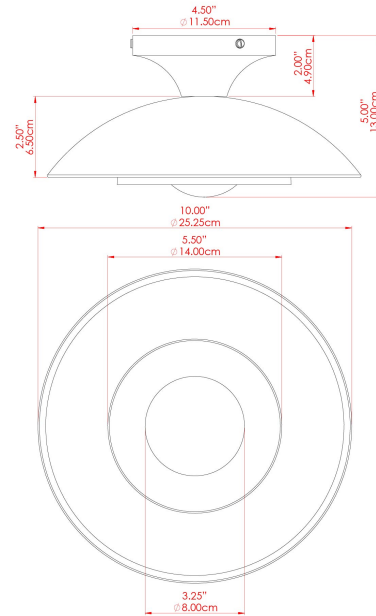

MARRAKESH Ceiling Light

MLCF122SATBRSPCORGFR Satin Brass

MATERIAL	Brass
HEIGHT	15cm
WIDTH DIAMETER	25cm
LENGTH PROJECTION	n/a
WEIGHT	1.3 kg
LAMPHOLDER	G9
MAX WATTAGE	6.5W
VOLTAGE	220/240v
IP RATING	IP20
CLASS PROTECTION	Class I
SHADE	GL208
FLEX BAR CHAIN LENGTH	n/a
CABLE TYPE	-

MARRAKESH Ceiling Light

MLCF122SATBRSPCORGOP Satin Brass

MATERIAL	Brass
HEIGHT	15cm
WIDTH DIAMETER	25cm
LENGTH PROJECTION	n/a
WEIGHT	1.3 kg
LAMPHOLDER	G9
MAX WATTAGE	6.5W
VOLTAGE	220/240v
IP RATING	IP20
CLASS PROTECTION	Class I
SHADE	GL192
FLEX BAR CHAIN LENGTH	n/a
CABLE TYPE	-

MARRAKESH Ceiling Light

MLCF122SATBRSPCRGROP Satin Brass

MATERIAL	Brass
HEIGHT	15cm
WIDTH DIAMETER	25cm
LENGTH PROJECTION	n/a
WEIGHT	1.3 kg
LAMPHOLDER	G9
MAX WATTAGE	6.5W
VOLTAGE	220/240v
IP RATING	IP20
CLASS PROTECTION	Class I
SHADE	GL192
FLEX BAR CHAIN LENGTH	n/a
CABLE TYPE	-