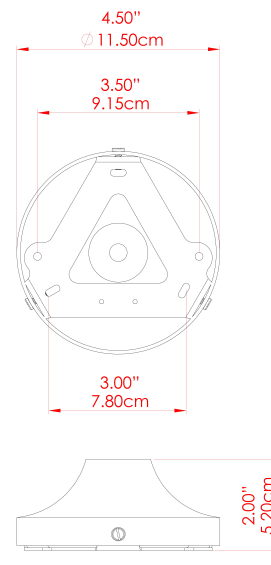

MATERIAL	Brass
HEIGHT	15cm
WIDTH | DIAMETER	25cm
LENGTH | PROJECTION	n/a
WEIGHT	1.3 kg
LAMPHOLDER	G9
MAX WATTAGE	6.5W
VOLTAGE	220/240v
IP RATING	IP20
CLASS PROTECTION	Class I
SHADE	GL192
FLEX | BAR | CHAIN LENGTH	n/a
CABLE TYPE	- |

FIXING BRACKET: MLWB12 | Satin Brass