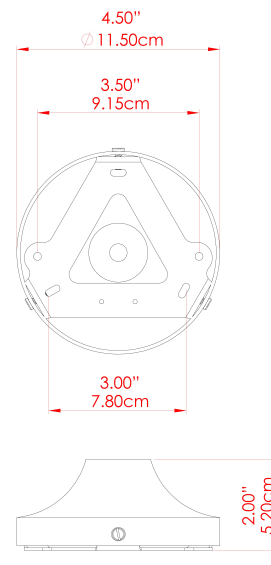

FIXING BRACKET: MLWB12 | Satin Brass

WWW.MULLANLIGHTING.COM

Product Notes:

1) Bulbs not included. 2) Dimensions do not include bulbs. 3) All products are individually made-to-order and therefore may differ slightly within manufacturing tolerances. 4) Cable / chain can be shortened during installation. Longer cable / chain lengths available on request. 5) Additional colour finishes may be available on request. 6) Refer to our website for a full list of terms and conditions.