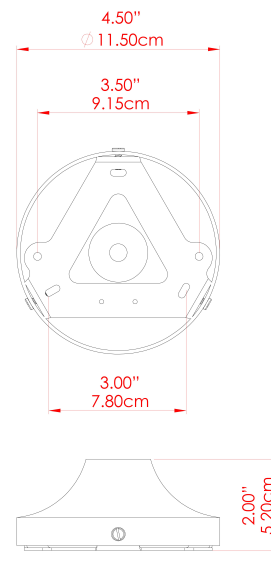

MARRAKESH Ceiling Light

MLCF122ANTBRSFR Antique Brass

MATERIAL	Brass
HEIGHT	15cm
WIDTH DIAMETER	25cm
LENGTH PROJECTION	n/a
WEIGHT	1.3 kg
LAMPHOLDER	G9
MAX WATTAGE	6.5W
VOLTAGE	220/240v
IP RATING	IP20
CLASS PROTECTION	Class I
SHADE	GL208
FLEX BAR CHAIN LENGTH	n/a
CABLE TYPE	-

MARRAKESH Ceiling Light

MLCF122ANTSLVFR Antique Silver

MATERIAL	Brass
HEIGHT	15cm
WIDTH DIAMETER	25cm
LENGTH PROJECTION	n/a
WEIGHT	1.3 kg
LAMPHOLDER	G9
MAX WATTAGE	6.5W
VOLTAGE	220/240v
IP RATING	IP20
CLASS PROTECTION	Class I
SHADE	GL208
FLEX BAR CHAIN LENGTH	n/a
CABLE TYPE	-

FIXING BRACKET: MLWB12 | Antique Silver

MARRAKESH Ceiling Light

MLCF122ANTSLVOP Antique Silver

MATERIAL	Brass
HEIGHT	15cm
WIDTH DIAMETER	25cm
LENGTH PROJECTION	n/a
WEIGHT	1.3 kg
LAMPHOLDER	G9
MAX WATTAGE	6.5W
VOLTAGE	220/240v
IP RATING	IP20
CLASS PROTECTION	Class I
SHADE	GL192
FLEX BAR CHAIN LENGTH	n/a
CABLE TYPE	-

FIXING BRACKET: MLWB12 | Antique Silver

MARRAKESH Ceiling Light

MLCF122POLBRSCS Polished Brass

MATERIAL	Brass
HEIGHT	15cm
WIDTH DIAMETER	25cm
LENGTH PROJECTION	n/a
WEIGHT	1.3 kg
LAMPHOLDER	G9
MAX WATTAGE	6.5W
VOLTAGE	220/240v
IP RATING	IP20
CLASS PROTECTION	Class I
SHADE	GL196
FLEX BAR CHAIN LENGTH	n/a
CABLE TYPE	-