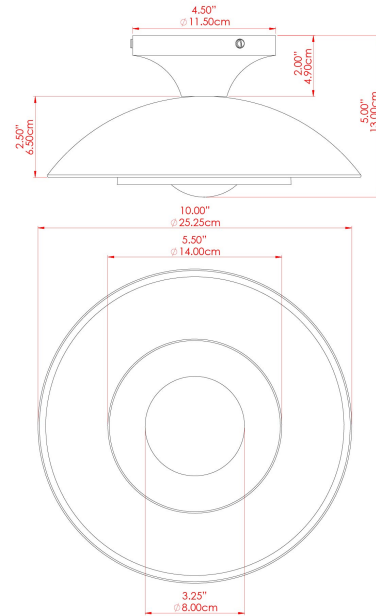

MARRAKESH Ceiling Light

MLCF122SATBRSPCRGRCL Satin Brass

MATERIAL	Brass
HEIGHT	15cm
WIDTH DIAMETER	25cm
LENGTH PROJECTION	n/a
WEIGHT	1.3 kg
LAMPHOLDER	G9
MAX WATTAGE	6.5W
VOLTAGE	220/240v
IP RATING	IP20
CLASS PROTECTION	Class I
SHADE	GL196
FLEX BAR CHAIN LENGTH	n/a
CABLE TYPE	-

MARRAKESH Ceiling Light

MLCF122SATBRSPCMSBOP Satin Brass

MATERIAL	Brass
HEIGHT	15cm
WIDTH DIAMETER	25cm
LENGTH PROJECTION	n/a
WEIGHT	1.3 kg
LAMPHOLDER	G9
MAX WATTAGE	6.5W
VOLTAGE	220/240v
IP RATING	IP20
CLASS PROTECTION	Class I
SHADE	GL192
FLEX BAR CHAIN LENGTH	n/a
CABLE TYPE	-

MARRAKESH Ceiling Light

MLCF122SATBRSPCMHYCL Satin Brass

MATERIAL	Brass
HEIGHT	15cm
WIDTH DIAMETER	25cm
LENGTH PROJECTION	n/a
WEIGHT	1.3 kg
LAMPHOLDER	G9
MAX WATTAGE	6.5W
VOLTAGE	220/240v
IP RATING	IP20
CLASS PROTECTION	Class I
SHADE	GL196
FLEX BAR CHAIN LENGTH	n/a
CABLE TYPE	-