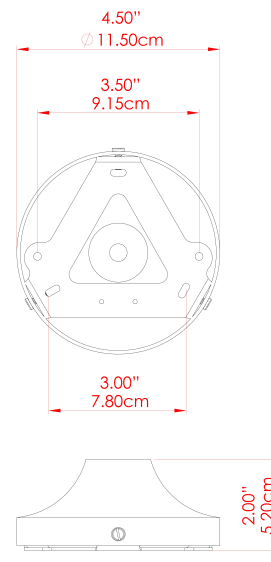

FIXING BRACKET: MLWB12 | Antique Silver

Product Notes:

1) Bulbs not included. 2) Dimensions do not include bulbs. 3) All products are individually made-to-order and therefore may differ slightly within manufacturing tolerances. 4) Cable / chain can be shortened during installation. Longer cable / chain lengths available on request. 5) Additional colour finishes may be available on request. 6) Refer to our website for a full list of terms and conditions.