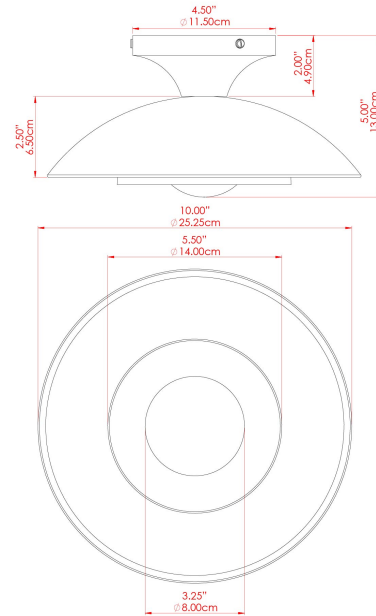

MARRAKESH Ceiling Light

MLCF122SATBRSPCCRMFR Satin Brass

MATERIAL	Brass
HEIGHT	15cm
WIDTH DIAMETER	25cm
LENGTH PROJECTION	n/a
WEIGHT	1.3 kg
LAMPHOLDER	G9
MAX WATTAGE	6.5W
VOLTAGE	220/240v
IP RATING	IP20
CLASS PROTECTION	Class I
SHADE	GL208
FLEX BAR CHAIN LENGTH	n/a
CABLE TYPE	-

MARRAKESH Ceiling Light

MLCF122SATBRSPCCRMOP Satin Brass

MATERIAL	Brass
HEIGHT	15cm
WIDTH DIAMETER	25cm
LENGTH PROJECTION	n/a
WEIGHT	1.3 kg
LAMPHOLDER	G9
MAX WATTAGE	6.5W
VOLTAGE	220/240v
IP RATING	IP20
CLASS PROTECTION	Class I
SHADE	GL192
FLEX BAR CHAIN LENGTH	n/a
CABLE TYPE	-

MARRAKESH Ceiling Light

MLCF122SATBRSPCMBKCL Satin Brass

MATERIAL	Brass
HEIGHT	15cm
WIDTH DIAMETER	25cm
LENGTH PROJECTION	n/a
WEIGHT	1.3 kg
LAMPHOLDER	G9
MAX WATTAGE	6.5W
VOLTAGE	220/240v
IP RATING	IP20
CLASS PROTECTION	Class I
SHADE	GL196
FLEX BAR CHAIN LENGTH	n/a
CABLE TYPE	-