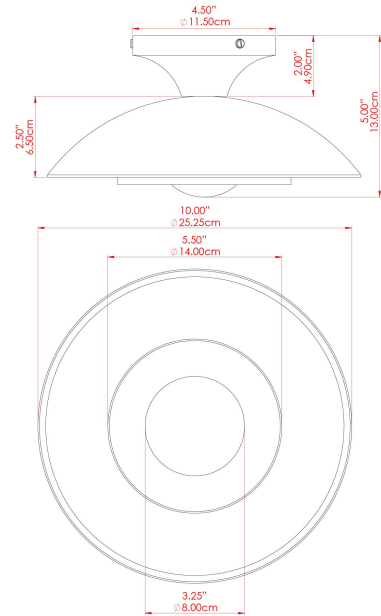

MARRAKESH Ceiling Light

MLCF122SATBRSPCRGRFR Satin Brass

MATERIAL	Brass
HEIGHT	15cm
WIDTH DIAMETER	25cm
LENGTH PROJECTION	n/a
WEIGHT	1.3 kg
LAMPHOLDER	G9
MAX WATTAGE	6.5W
VOLTAGE	220/240v
IP RATING	IP20
CLASS PROTECTION	Class I
SHADE	GL208
FLEX BAR CHAIN LENGTH	n/a
CABLE TYPE	-

MARRAKESH Ceiling Light

MLCF122SATBRSPCRGRCL Satin Brass

MATERIAL	Brass
HEIGHT	15cm
WIDTH DIAMETER	25cm
LENGTH PROJECTION	n/a
WEIGHT	1.3 kg
LAMPHOLDER	G9
MAX WATTAGE	6.5W
VOLTAGE	220/240v
IP RATING	IP20
CLASS PROTECTION	Class I
SHADE	GL196
FLEX BAR CHAIN LENGTH	n/a
CABLE TYPE	-

MARRAKESH Ceiling Light

MLCF122SATBRSPCMSBOP Satin Brass

MATERIAL	Brass
HEIGHT	15cm
WIDTH DIAMETER	25cm
LENGTH PROJECTION	n/a
WEIGHT	1.3 kg
LAMPHOLDER	G9
MAX WATTAGE	6.5W
VOLTAGE	220/240v
IP RATING	IP20
CLASS PROTECTION	Class I
SHADE	GL192
FLEX BAR CHAIN LENGTH	n/a
CABLE TYPE	-