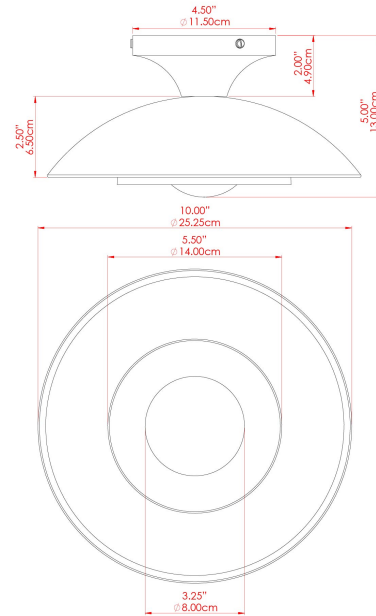

MARRAKESH Ceiling Light

MLCF122SATBRSPCGRNFR Satin Brass

MATERIAL	Brass
HEIGHT	15cm
WIDTH DIAMETER	25cm
LENGTH PROJECTION	n/a
WEIGHT	1.3 kg
LAMPHOLDER	G9
MAX WATTAGE	6.5W
VOLTAGE	220/240v
IP RATING	IP20
CLASS PROTECTION	Class I
SHADE	GL208
FLEX BAR CHAIN LENGTH	n/a
CABLE TYPE	-

MARRAKESH Ceiling Light

MLCF122SATBRSPCGRNOP Satin Brass

MATERIAL	Brass
HEIGHT	15cm
WIDTH DIAMETER	25cm
LENGTH PROJECTION	n/a
WEIGHT	1.3 kg
LAMPHOLDER	G9
MAX WATTAGE	6.5W
VOLTAGE	220/240v
IP RATING	IP20
CLASS PROTECTION	Class I
SHADE	GL192
FLEX BAR CHAIN LENGTH	n/a
CABLE TYPE	-

MARRAKESH Ceiling Light

MLCF122SATBRSFR Satin Brass

MATERIAL	Brass
HEIGHT	15cm
WIDTH DIAMETER	25cm
LENGTH PROJECTION	n/a
WEIGHT	1.3 kg
LAMPHOLDER	G9
MAX WATTAGE	6.5W
VOLTAGE	220/240v
IP RATING	IP20
CLASS PROTECTION	Class I
SHADE	GL208
FLEX BAR CHAIN LENGTH	n/a
CABLE TYPE	-

MARRAKESH Ceiling Light

MLCF122SATBRSOP Satin Brass

MATERIAL	Brass
HEIGHT	15cm
WIDTH DIAMETER	25cm
LENGTH PROJECTION	n/a
WEIGHT	1.3 kg
LAMPHOLDER	G9
MAX WATTAGE	6.5W
VOLTAGE	220/240v
IP RATING	IP20
CLASS PROTECTION	Class I
SHADE	GL192
FLEX BAR CHAIN LENGTH	n/a
CABLE TYPE	-