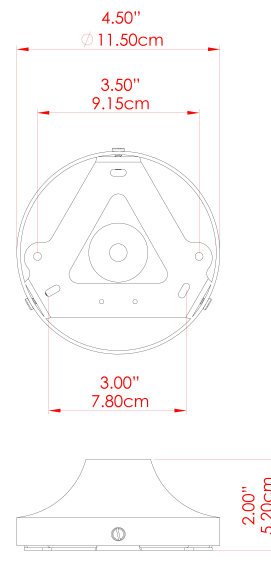

FIXING BRACKET: MLWB12 | Satin Brass