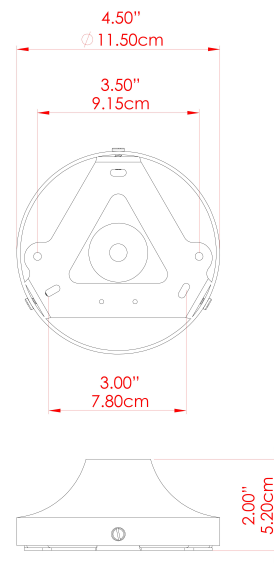

FIXING BRACKET: MLWB12 | Antique Brass

WWW.MULLANLIGHTING.COM

Product Notes:

1) Bulbs not included. 2) Dimensions do not include bulbs. 3) All products are individually made-to-order and therefore may differ slightly within manufacturing tolerances. 4) Cable / chain can be shortened during installation. Longer cable / chain lengths available on request. 5) Additional colour finishes may be available on request. 6) Refer to our website for a full list of terms and conditions.