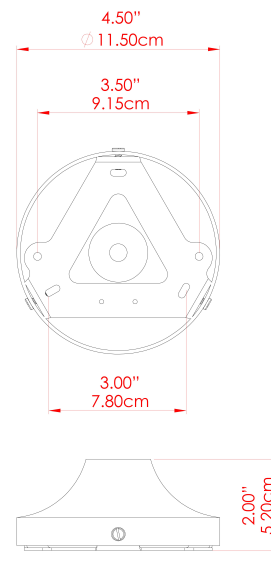

MATERIAL	Brass
HEIGHT	15cm
WIDTH | DIAMETER	25cm
LENGTH | PROJECTION	n/a
WEIGHT	1.3 kg
LAMPHOLDER	G9
MAX WATTAGE	6.5W
VOLTAGE	220/240v
IP RATING	IP20
CLASS PROTECTION	Class I
SHADE	GL208
FLEX | BAR | CHAIN LENGTH	n/a
CABLE TYPE	- |

FIXING BRACKET: MLWB12 | Satin Brass