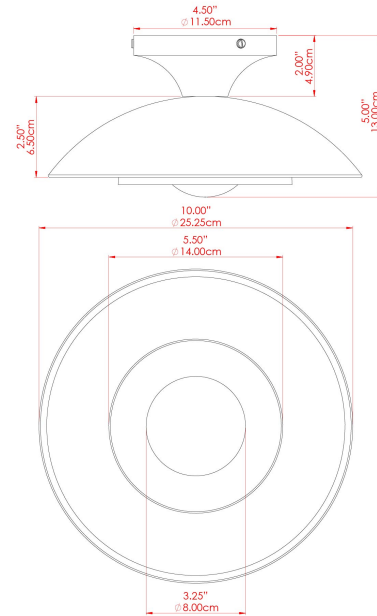

MARRAKESH Ceiling Light

MLCF122SATBRSPCORGOP Satin Brass

MATERIAL	Brass
HEIGHT	15cm
WIDTH DIAMETER	25cm
LENGTH PROJECTION	n/a
WEIGHT	1.3 kg
LAMPHOLDER	G9
MAX WATTAGE	6.5W
VOLTAGE	220/240v
IP RATING	IP20
CLASS PROTECTION	Class I
SHADE	GL192
FLEX BAR CHAIN LENGTH	n/a
CABLE TYPE	-

MARRAKESH Ceiling Light

MLCF122SATBRSPCRGROP Satin Brass

MATERIAL	Brass
HEIGHT	15cm
WIDTH DIAMETER	25cm
LENGTH PROJECTION	n/a
WEIGHT	1.3 kg
LAMPHOLDER	G9
MAX WATTAGE	6.5W
VOLTAGE	220/240v
IP RATING	IP20
CLASS PROTECTION	Class I
SHADE	GL192
FLEX BAR CHAIN LENGTH	n/a
CABLE TYPE	-

MARRAKESH Ceiling Light

MLCF122SATBRSPCREDCL Satin Brass

MATERIAL	Brass
HEIGHT	15cm
WIDTH DIAMETER	25cm
LENGTH PROJECTION	n/a
WEIGHT	1.3 kg
LAMPHOLDER	G9
MAX WATTAGE	6.5W
VOLTAGE	220/240v
IP RATING	IP20
CLASS PROTECTION	Class I
SHADE	GL196
FLEX BAR CHAIN LENGTH	n/a
CABLE TYPE	-

MARRAKESH Ceiling Light

MLCF122SATBRSPCREDFR Satin Brass

MATERIAL	Brass
HEIGHT	15cm
WIDTH DIAMETER	25cm
LENGTH PROJECTION	n/a
WEIGHT	1.3 kg
LAMPHOLDER	G9
MAX WATTAGE	6.5W
VOLTAGE	220/240v
IP RATING	IP20
CLASS PROTECTION	Class I
SHADE	GL208
FLEX BAR CHAIN LENGTH	n/a
CABLE TYPE	-