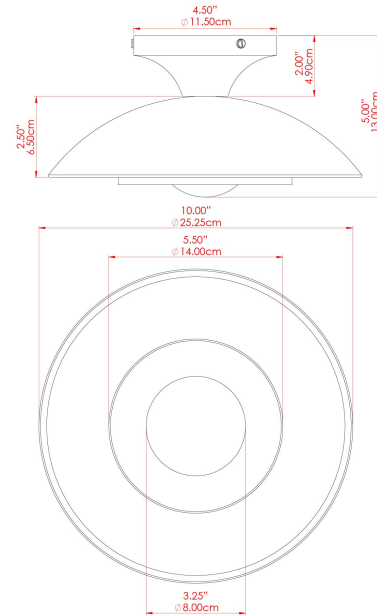

MARRAKESH Ceiling Light

MLCF122ANTSLVPCMBKFR Antique Silver

MATERIAL	Brass
HEIGHT	15cm
WIDTH DIAMETER	25cm
LENGTH PROJECTION	n/a
WEIGHT	1.3 kg
LAMPHOLDER	G9
MAX WATTAGE	6.5W
VOLTAGE	220/240v
IP RATING	IP20
CLASS PROTECTION	Class I
SHADE	GL208
FLEX BAR CHAIN LENGTH	n/a
CABLE TYPE	-

MARRAKESH Ceiling Light

MLCF122ANTSLVPCMBKCL Antique Silver

MATERIAL	Brass
HEIGHT	15cm
WIDTH DIAMETER	25cm
LENGTH PROJECTION	n/a
WEIGHT	1.3 kg
LAMPHOLDER	G9
MAX WATTAGE	6.5W
VOLTAGE	220/240v
IP RATING	IP20
CLASS PROTECTION	Class I
SHADE	GL196
FLEX BAR CHAIN LENGTH	n/a
CABLE TYPE	-

FIXING BRACKET: MLWB12 | Antique Silver

MARRAKESH Ceiling Light

MLCF122ANTSLVPCMBKOP Antique Silver

MATERIAL	Brass
HEIGHT	15cm
WIDTH DIAMETER	25cm
LENGTH PROJECTION	n/a
WEIGHT	1.3 kg
LAMPHOLDER	G9
MAX WATTAGE	6.5W
VOLTAGE	220/240v
IP RATING	IP20
CLASS PROTECTION	Class I
SHADE	GL192
FLEX BAR CHAIN LENGTH	n/a
CABLE TYPE	-

FIXING BRACKET: MLWB12 | Antique Silver

MARRAKESH Ceiling Light

MLCF122ANTBRSCl Antique Brass

MATERIAL	Brass
HEIGHT	15cm
WIDTH DIAMETER	25cm
LENGTH PROJECTION	n/a
WEIGHT	1.3 kg
LAMPHOLDER	G9
MAX WATTAGE	6.5W
VOLTAGE	220/240v
IP RATING	IP20
CLASS PROTECTION	Class I
SHADE	GL196
FLEX BAR CHAIN LENGTH	n/a
CABLE TYPE	-