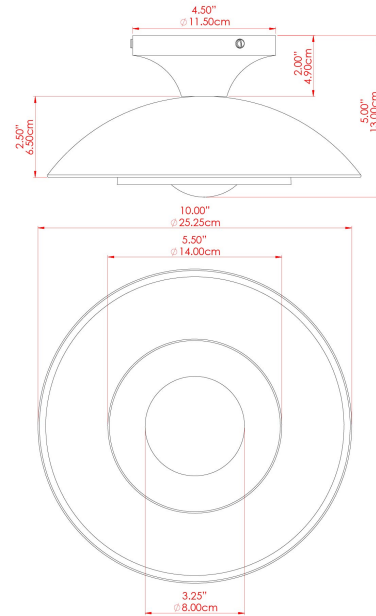

MARRAKESH Ceiling Light

MLCF122ANTBRSPCMSBFR Antique Brass

MATERIAL	Brass
HEIGHT	15cm
WIDTH DIAMETER	25cm
LENGTH PROJECTION	n/a
WEIGHT	1.3 kg
LAMPHOLDER	G9
MAX WATTAGE	6.5W
VOLTAGE	220/240v
IP RATING	IP20
CLASS PROTECTION	Class I
SHADE	GL208
FLEX BAR CHAIN LENGTH	n/a
CABLE TYPE	-

MARRAKESH Ceiling Light

MLCF122ANTSLVFR Antique Silver

MATERIAL	Brass
HEIGHT	15cm
WIDTH DIAMETER	25cm
LENGTH PROJECTION	n/a
WEIGHT	1.3 kg
LAMPHOLDER	G9
MAX WATTAGE	6.5W
VOLTAGE	220/240v
IP RATING	IP20
CLASS PROTECTION	Class I
SHADE	GL208
FLEX BAR CHAIN LENGTH	n/a
CABLE TYPE	-

FIXING BRACKET: MLWB12 | Antique Silver

MARRAKESH Ceiling Light

MLCF122POLBRSCS Polished Brass

MATERIAL	Brass
HEIGHT	15cm
WIDTH DIAMETER	25cm
LENGTH PROJECTION	n/a
WEIGHT	1.3 kg
LAMPHOLDER	G9
MAX WATTAGE	6.5W
VOLTAGE	220/240v
IP RATING	IP20
CLASS PROTECTION	Class I
SHADE	GL196
FLEX BAR CHAIN LENGTH	n/a
CABLE TYPE	-

MARRAKESH Ceiling Light

MLCF122POLBRSFR Polished Brass

MATERIAL	Brass
HEIGHT	15cm
WIDTH DIAMETER	25cm
LENGTH PROJECTION	n/a
WEIGHT	1.3 kg
LAMPHOLDER	G9
MAX WATTAGE	6.5W
VOLTAGE	220/240v
IP RATING	IP20
CLASS PROTECTION	Class I
SHADE	GL208
FLEX BAR CHAIN LENGTH	n/a
CABLE TYPE	-