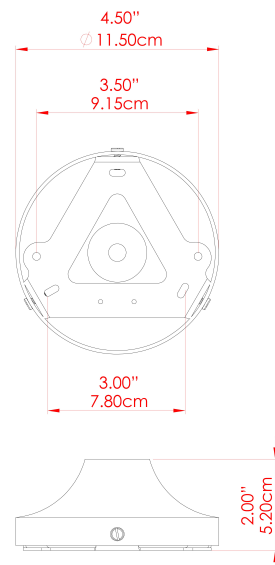

FIXING BRACKET: MLWB12 | Racing Green

WWW.MULLANLIGHTING.COM

Product Notes:

1) Bulbs not included. 2) Dimensions do not include bulbs. 3) All products are individually made-to-order and therefore may differ slightly within manufacturing tolerances. 4) Cable / chain can be shortened during installation. Longer cable / chain lengths available on request. 5) Additional colour finishes may be available on request. 6) Refer to our website for a full list of terms and conditions.