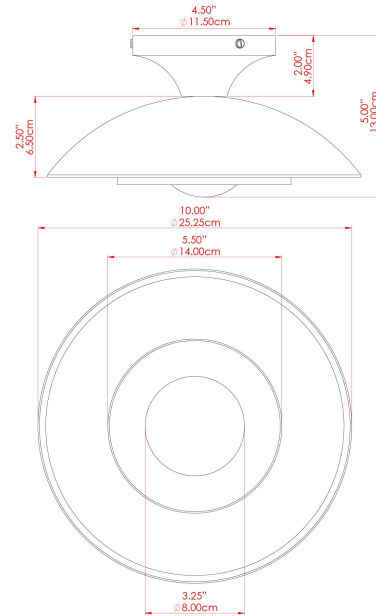

MARRAKESH Ceiling Light

MLCF122SATBRSPCMBKFR Satin Brass

MATERIAL	Brass
HEIGHT	15cm
WIDTH DIAMETER	25cm
LENGTH PROJECTION	n/a
WEIGHT	1.3 kg
LAMPHOLDER	G9
MAX WATTAGE	6.5W
VOLTAGE	220/240v
IP RATING	IP20
CLASS PROTECTION	Class I
SHADE	GL208
FLEX BAR CHAIN LENGTH	n/a
CABLE TYPE	-

MARRAKESH Ceiling Light

MLCF122SATBRSPCMBKOP Satin Brass

MATERIAL	Brass
HEIGHT	15cm
WIDTH DIAMETER	25cm
LENGTH PROJECTION	n/a
WEIGHT	1.3 kg
LAMPHOLDER	G9
MAX WATTAGE	6.5W
VOLTAGE	220/240v
IP RATING	IP20
CLASS PROTECTION	Class I
SHADE	GL192
FLEX BAR CHAIN LENGTH	n/a
CABLE TYPE	-

MARRAKESH Ceiling Light

MLCF122SATBRSPCMMTCL Satin Brass

MATERIAL	Brass
HEIGHT	15cm
WIDTH DIAMETER	25cm
LENGTH PROJECTION	n/a
WEIGHT	1.3 kg
LAMPHOLDER	G9
MAX WATTAGE	6.5W
VOLTAGE	220/240v
IP RATING	IP20
CLASS PROTECTION	Class I
SHADE	GL196
FLEX BAR CHAIN LENGTH	n/a
CABLE TYPE	-