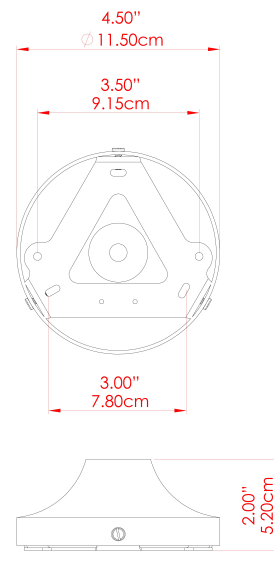

MATERIAL	Brass
HEIGHT	15cm
WIDTH | DIAMETER	25cm
LENGTH | PROJECTION	n/a
WEIGHT	1.3 kg
LAMPHOLDER	G9
MAX WATTAGE	6.5W
VOLTAGE	220/240v
IP RATING	IP20
CLASS PROTECTION	Class I
SHADE	GL196
FLEX | BAR | CHAIN LENGTH	n/a
CABLE TYPE	- |

FIXING BRACKET: MLWB12 | Sapphire Blue