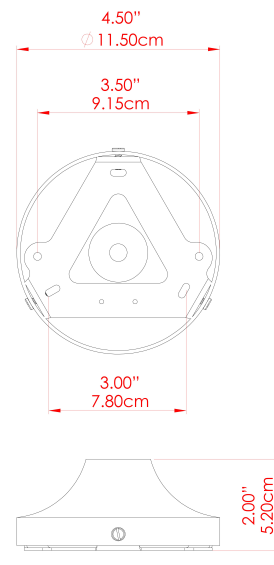

MATERIAL	Brass
HEIGHT	15cm
WIDTH | DIAMETER	25cm
LENGTH | PROJECTION	n/a
WEIGHT	1.3 kg
LAMPHOLDER	G9
MAX WATTAGE	6.5W
VOLTAGE	220/240v
IP RATING	IP20
CLASS PROTECTION	Class I
SHADE	GL196
FLEX | BAR | CHAIN LENGTH	n/a
CABLE TYPE	- |

FIXING BRACKET: MLWB12 | Satin Brass