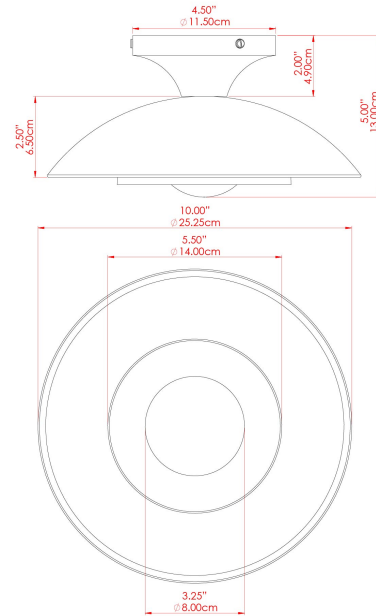

MARRAKESH Ceiling Light

MLCF122SATBRSPCREDFR Satin Brass

MATERIAL	Brass
HEIGHT	15cm
WIDTH DIAMETER	25cm
LENGTH PROJECTION	n/a
WEIGHT	1.3 kg
LAMPHOLDER	G9
MAX WATTAGE	6.5W
VOLTAGE	220/240v
IP RATING	IP20
CLASS PROTECTION	Class I
SHADE	GL208
FLEX BAR CHAIN LENGTH	n/a
CABLE TYPE	-

MARRAKESH Ceiling Light

MLCF122SATBRSPCREDOP Satin Brass

MATERIAL	Brass
HEIGHT	15cm
WIDTH DIAMETER	25cm
LENGTH PROJECTION	n/a
WEIGHT	1.3 kg
LAMPHOLDER	G9
MAX WATTAGE	6.5W
VOLTAGE	220/240v
IP RATING	IP20
CLASS PROTECTION	Class I
SHADE	GL192
FLEX BAR CHAIN LENGTH	n/a
CABLE TYPE	-

FIXING BRACKET: MLWB12 | Satin Brass

MARRAKESH Ceiling Light

MLCF122SATBRSPCGRNCL Satin Brass

MATERIAL	Brass
HEIGHT	15cm
WIDTH DIAMETER	25cm
LENGTH PROJECTION	n/a
WEIGHT	1.3 kg
LAMPHOLDER	G9
MAX WATTAGE	6.5W
VOLTAGE	220/240v
IP RATING	IP20
CLASS PROTECTION	Class I
SHADE	GL196
FLEX BAR CHAIN LENGTH	n/a
CABLE TYPE	-

MARRAKESH Ceiling Light

MLCF122SATBRSPCGRNFR Satin Brass

MATERIAL	Brass
HEIGHT	15cm
WIDTH DIAMETER	25cm
LENGTH PROJECTION	n/a
WEIGHT	1.3 kg
LAMPHOLDER	G9
MAX WATTAGE	6.5W
VOLTAGE	220/240v
IP RATING	IP20
CLASS PROTECTION	Class I
SHADE	GL208
FLEX BAR CHAIN LENGTH	n/a
CABLE TYPE	-