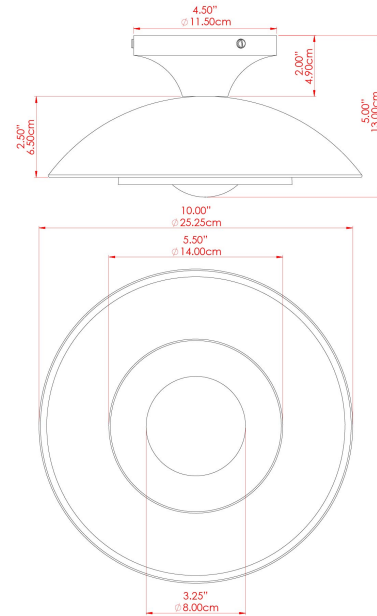

MARRAKESH Ceiling Light

MLCF122ANTBRSPCMSBFR Antique Brass

MATERIAL	Brass
HEIGHT	15cm
WIDTH DIAMETER	25cm
LENGTH PROJECTION	n/a
WEIGHT	1.3 kg
LAMPHOLDER	G9
MAX WATTAGE	6.5W
VOLTAGE	220/240v
IP RATING	IP20
CLASS PROTECTION	Class I
SHADE	GL208
FLEX BAR CHAIN LENGTH	n/a
CABLE TYPE	-

MARRAKESH Ceiling Light

MLCF122ANTBRSPCMSBCL Antique Brass

MATERIAL	Brass
HEIGHT	15cm
WIDTH DIAMETER	25cm
LENGTH PROJECTION	n/a
WEIGHT	1.3 kg
LAMPHOLDER	G9
MAX WATTAGE	6.5W
VOLTAGE	220/240v
IP RATING	IP20
CLASS PROTECTION	Class I
SHADE	GL196
FLEX BAR CHAIN LENGTH	n/a
CABLE TYPE	-

MARRAKESH Ceiling Light

MLCF122POLBRSFR Polished Brass

MATERIAL	Brass
HEIGHT	15cm
WIDTH DIAMETER	25cm
LENGTH PROJECTION	n/a
WEIGHT	1.3 kg
LAMPHOLDER	G9
MAX WATTAGE	6.5W
VOLTAGE	220/240v
IP RATING	IP20
CLASS PROTECTION	Class I
SHADE	GL208
FLEX BAR CHAIN LENGTH	n/a
CABLE TYPE	-

MARRAKESH Ceiling Light

MLCF122POLBRSOP Polished Brass

MATERIAL	Brass
HEIGHT	15cm
WIDTH DIAMETER	25cm
LENGTH PROJECTION	n/a
WEIGHT	1.3 kg
LAMPHOLDER	G9
MAX WATTAGE	6.5W
VOLTAGE	220/240v
IP RATING	IP20
CLASS PROTECTION	Class I
SHADE	GL192
FLEX BAR CHAIN LENGTH	n/a
CABLE TYPE	-