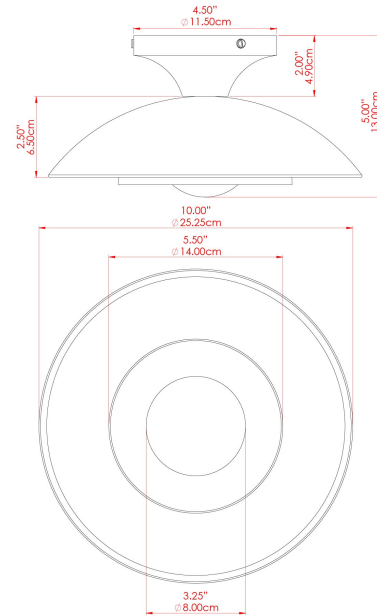

MARRAKESH Ceiling Light

MLCF122ANTBRSPCMSBOP Antique Brass

MATERIAL	Brass
HEIGHT	15cm
WIDTH DIAMETER	25cm
LENGTH PROJECTION	n/a
WEIGHT	1.3 kg
LAMPHOLDER	G9
MAX WATTAGE	6.5W
VOLTAGE	220/240v
IP RATING	IP20
CLASS PROTECTION	Class I
SHADE	GL192
FLEX BAR CHAIN LENGTH	n/a
CABLE TYPE	-

MARRAKESH Ceiling Light

MLCF122ANTSLVPCMBKCL Antique Silver

MATERIAL	Brass
HEIGHT	15cm
WIDTH DIAMETER	25cm
LENGTH PROJECTION	n/a
WEIGHT	1.3 kg
LAMPHOLDER	G9
MAX WATTAGE	6.5W
VOLTAGE	220/240v
IP RATING	IP20
CLASS PROTECTION	Class I
SHADE	GL196
FLEX BAR CHAIN LENGTH	n/a
CABLE TYPE	-

MARRAKESH Ceiling Light

MLCF122ANTBRSFR Antique Brass

MATERIAL	Brass
HEIGHT	15cm
WIDTH DIAMETER	25cm
LENGTH PROJECTION	n/a
WEIGHT	1.3 kg
LAMPHOLDER	G9
MAX WATTAGE	6.5W
VOLTAGE	220/240v
IP RATING	IP20
CLASS PROTECTION	Class I
SHADE	GL208
FLEX BAR CHAIN LENGTH	n/a
CABLE TYPE	-

FIXING BRACKET: MLWB12 | Antique Brass

MARRAKESH Ceiling Light

MLCF122ANTBRSOP Antique Brass

MATERIAL	Brass
HEIGHT	15cm
WIDTH DIAMETER	25cm
LENGTH PROJECTION	n/a
WEIGHT	1.3 kg
LAMPHOLDER	G9
MAX WATTAGE	6.5W
VOLTAGE	220/240v
IP RATING	IP20
CLASS PROTECTION	Class I
SHADE	GL192
FLEX BAR CHAIN LENGTH	n/a
CABLE TYPE	-