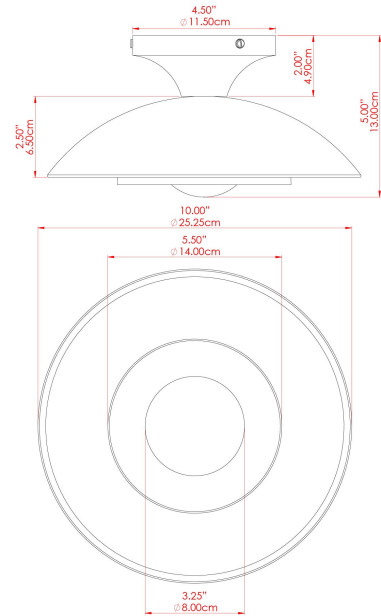

MARRAKESH Ceiling Light

MLCF122SATBRSPCMHYOP Satin Brass

MATERIAL	Brass
HEIGHT	15cm
WIDTH DIAMETER	25cm
LENGTH PROJECTION	n/a
WEIGHT	1.3 kg
LAMPHOLDER	G9
MAX WATTAGE	6.5W
VOLTAGE	220/240v
IP RATING	IP20
CLASS PROTECTION	Class I
SHADE	GL192
FLEX BAR CHAIN LENGTH	n/a
CABLE TYPE	-

MARRAKESH Ceiling Light

MLCF122SATBRSPCMSBCL Satin Brass

MATERIAL	Brass
HEIGHT	15cm
WIDTH DIAMETER	25cm
LENGTH PROJECTION	n/a
WEIGHT	1.3 kg
LAMPHOLDER	G9
MAX WATTAGE	6.5W
VOLTAGE	220/240v
IP RATING	IP20
CLASS PROTECTION	Class I
SHADE	GL196
FLEX BAR CHAIN LENGTH	n/a
CABLE TYPE	-