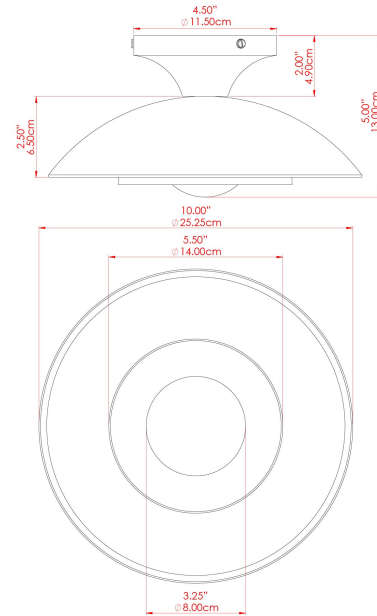

MARRAKESH Ceiling Light

MLCF122ANTBRSPCMSBCL Antique Brass

MATERIAL	Brass
HEIGHT	15cm
WIDTH DIAMETER	25cm
LENGTH PROJECTION	n/a
WEIGHT	1.3 kg
LAMPHOLDER	G9
MAX WATTAGE	6.5W
VOLTAGE	220/240v
IP RATING	IP20
CLASS PROTECTION	Class I
SHADE	GL196
FLEX BAR CHAIN LENGTH	n/a
CABLE TYPE	-

MARRAKESH Ceiling Light

MLCF122PCMSBCL

MATERIAL	Brass
HEIGHT	15cm
WIDTH DIAMETER	25cm
LENGTH PROJECTION	n/a
WEIGHT	1.3 kg
LAMPHOLDER	G9
MAX WATTAGE	6.5W
VOLTAGE	220/240v
IP RATING	IP20
CLASS PROTECTION	Class I
SHADE	GL196
FLEX BAR CHAIN LENGTH	n/a
CABLE TYPE	-

MARRAKESH Ceiling Light

MLCF122PCMSBFR

MATERIAL	Brass
HEIGHT	15cm
WIDTH DIAMETER	25cm
LENGTH PROJECTION	n/a
WEIGHT	1.3 kg
LAMPHOLDER	G9
MAX WATTAGE	6.5W
VOLTAGE	220/240v
IP RATING	IP20
CLASS PROTECTION	Class I
SHADE	GL208
FLEX BAR CHAIN LENGTH	n/a
CABLE TYPE	-

FIXING BRACKET: MLWB12 | Sapphire Blue

MARRAKESH Ceiling Light

MLCF122PCMSBOP

MATERIAL	Brass
HEIGHT	15cm
WIDTH DIAMETER	25cm
LENGTH PROJECTION	n/a
WEIGHT	1.3 kg
LAMPHOLDER	G9
MAX WATTAGE	6.5W
VOLTAGE	220/240v
IP RATING	IP20
CLASS PROTECTION	Class I
SHADE	GL192
FLEX BAR CHAIN LENGTH	n/a
CABLE TYPE	-