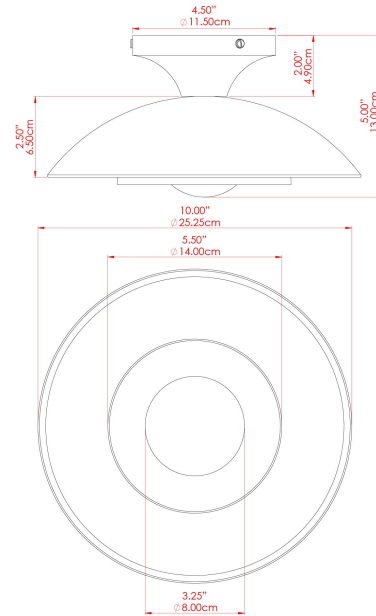

MARRAKESH Ceiling Light

MLCF122SATBRSPCORGFR Satin Brass

MATERIAL	Brass
HEIGHT	15cm
WIDTH DIAMETER	25cm
LENGTH PROJECTION	n/a
WEIGHT	1.3 kg
LAMPHOLDER	G9
MAX WATTAGE	6.5W
VOLTAGE	220/240v
IP RATING	IP20
CLASS PROTECTION	Class I
SHADE	GL208
FLEX BAR CHAIN LENGTH	n/a
CABLE TYPE	-

MARRAKESH Ceiling Light

MLCF122SATBRSPCORGOP Satin Brass

MATERIAL	Brass
HEIGHT	15cm
WIDTH DIAMETER	25cm
LENGTH PROJECTION	n/a
WEIGHT	1.3 kg
LAMPHOLDER	G9
MAX WATTAGE	6.5W
VOLTAGE	220/240v
IP RATING	IP20
CLASS PROTECTION	Class I
SHADE	GL192
FLEX BAR CHAIN LENGTH	n/a
CABLE TYPE	-