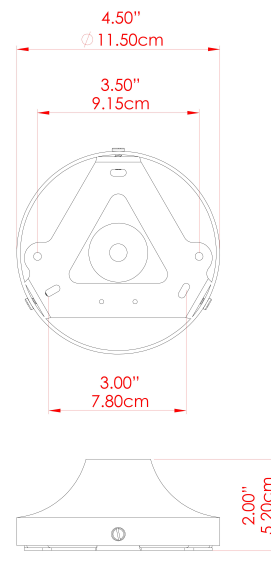

MATERIAL	Brass
HEIGHT	15cm
WIDTH | DIAMETER	25cm
LENGTH | PROJECTION	n/a
WEIGHT	1.3 kg
LAMPHOLDER	G9
MAX WATTAGE	6.5W
VOLTAGE	220/240v
IP RATING	IP20
CLASS PROTECTION	Class I
SHADE	GL208
FLEX | BAR | CHAIN LENGTH	n/a
CABLE TYPE	- |

FIXING BRACKET: MLWB12 | Antique Brass