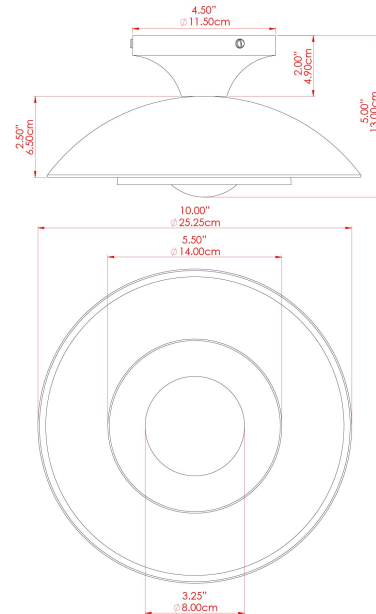

MARRAKESH Ceiling Light

MLCF122SATBRSPCMMTFR Satin Brass

MATERIAL	Brass
HEIGHT	15cm
WIDTH DIAMETER	25cm
LENGTH PROJECTION	n/a
WEIGHT	1.3 kg
LAMPHOLDER	G9
MAX WATTAGE	6.5W
VOLTAGE	220/240v
IP RATING	IP20
CLASS PROTECTION	Class I
SHADE	GL208
FLEX BAR CHAIN LENGTH	n/a
CABLE TYPE	-

FIXING BRACKET: MLWB12 | Satin Brass

MARRAKESH Ceiling Light

MLCF122SATBRSPCMMTOP Satin Brass

MATERIAL	Brass
HEIGHT	15cm
WIDTH DIAMETER	25cm
LENGTH PROJECTION	n/a
WEIGHT	1.3 kg
LAMPHOLDER	G9
MAX WATTAGE	6.5W
VOLTAGE	220/240v
IP RATING	IP20
CLASS PROTECTION	Class I
SHADE	GL192
FLEX BAR CHAIN LENGTH	n/a
CABLE TYPE	-

FIXING BRACKET: MLWB12 | Satin Brass

MARRAKESH Ceiling Light

MLCF122SATBRSPCORGL Satin Brass

MATERIAL	Brass
HEIGHT	15cm
WIDTH DIAMETER	25cm
LENGTH PROJECTION	n/a
WEIGHT	1.3 kg
LAMPHOLDER	G9
MAX WATTAGE	6.5W
VOLTAGE	220/240v
IP RATING	IP20
CLASS PROTECTION	Class I
SHADE	GL196
FLEX BAR CHAIN LENGTH	n/a
CABLE TYPE	-

MARRAKESH Ceiling Light

MLCF122SATBRSPCORGFR Satin Brass

MATERIAL	Brass
HEIGHT	15cm
WIDTH DIAMETER	25cm
LENGTH PROJECTION	n/a
WEIGHT	1.3 kg
LAMPHOLDER	G9
MAX WATTAGE	6.5W
VOLTAGE	220/240v
IP RATING	IP20
CLASS PROTECTION	Class I
SHADE	GL208
FLEX BAR CHAIN LENGTH	n/a
CABLE TYPE	-