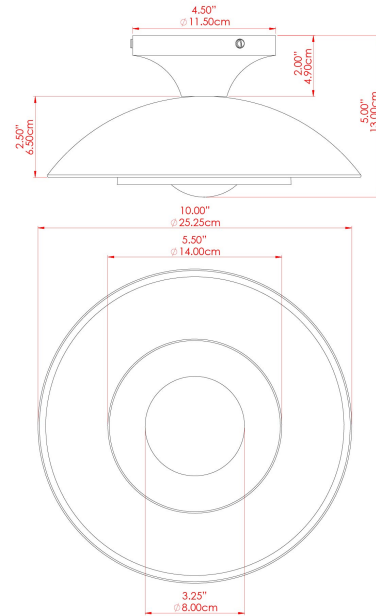

MARRAKESH Ceiling Light

MLCF122SATBRSPCGRNFR Satin Brass

MATERIAL	Brass
HEIGHT	15cm
WIDTH DIAMETER	25cm
LENGTH PROJECTION	n/a
WEIGHT	1.3 kg
LAMPHOLDER	G9
MAX WATTAGE	6.5W
VOLTAGE	220/240v
IP RATING	IP20
CLASS PROTECTION	Class I
SHADE	GL208
FLEX BAR CHAIN LENGTH	n/a
CABLE TYPE	-

MARRAKESH Ceiling Light

MLCF122SATBRSPCGRNOP Satin Brass

MATERIAL	Brass
HEIGHT	15cm
WIDTH DIAMETER	25cm
LENGTH PROJECTION	n/a
WEIGHT	1.3 kg
LAMPHOLDER	G9
MAX WATTAGE	6.5W
VOLTAGE	220/240v
IP RATING	IP20
CLASS PROTECTION	Class I
SHADE	GL192
FLEX BAR CHAIN LENGTH	n/a
CABLE TYPE	-

FIXING BRACKET: MLWB12 | Satin Brass

MARRAKESH Ceiling Light

MLCF122SATBRSL Satin Brass

MATERIAL	Brass
HEIGHT	15cm
WIDTH DIAMETER	25cm
LENGTH PROJECTION	n/a
WEIGHT	1.3 kg
LAMPHOLDER	G9
MAX WATTAGE	6.5W
VOLTAGE	220/240v
IP RATING	IP20
CLASS PROTECTION	Class I
SHADE	GL196
FLEX BAR CHAIN LENGTH	n/a
CABLE TYPE	-

MARRAKESH Ceiling Light

MLCF122SATBRSFR Satin Brass

MATERIAL	Brass
HEIGHT	15cm
WIDTH DIAMETER	25cm
LENGTH PROJECTION	n/a
WEIGHT	1.3 kg
LAMPHOLDER	G9
MAX WATTAGE	6.5W
VOLTAGE	220/240v
IP RATING	IP20
CLASS PROTECTION	Class I
SHADE	GL208
FLEX BAR CHAIN LENGTH	n/a
CABLE TYPE	-