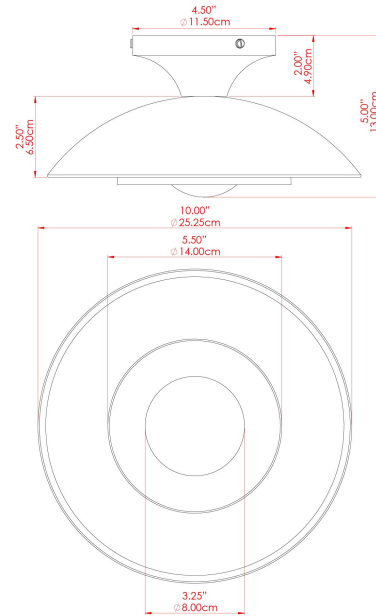

MARRAKESH Ceiling Light

MLCF122ANTBRSPCMSBOP Antique Brass

MATERIAL	Brass
HEIGHT	15cm
WIDTH DIAMETER	25cm
LENGTH PROJECTION	n/a
WEIGHT	1.3 kg
LAMPHOLDER	G9
MAX WATTAGE	6.5W
VOLTAGE	220/240v
IP RATING	IP20
CLASS PROTECTION	Class I
SHADE	GL192
FLEX BAR CHAIN LENGTH	n/a
CABLE TYPE	-

MARRAKESH Ceiling Light

MLCF122ANTSLVPCMBKFR Antique Silver

MATERIAL	Brass
HEIGHT	15cm
WIDTH DIAMETER	25cm
LENGTH PROJECTION	n/a
WEIGHT	1.3 kg
LAMPHOLDER	G9
MAX WATTAGE	6.5W
VOLTAGE	220/240v
IP RATING	IP20
CLASS PROTECTION	Class I
SHADE	GL208
FLEX BAR CHAIN LENGTH	n/a
CABLE TYPE	-

MARRAKESH Ceiling Light

MLCF122ANTSLVPCMBKCL Antique Silver

MATERIAL	Brass
HEIGHT	15cm
WIDTH DIAMETER	25cm
LENGTH PROJECTION	n/a
WEIGHT	1.3 kg
LAMPHOLDER	G9
MAX WATTAGE	6.5W
VOLTAGE	220/240v
IP RATING	IP20
CLASS PROTECTION	Class I
SHADE	GL196
FLEX BAR CHAIN LENGTH	n/a
CABLE TYPE	-

FIXING BRACKET: MLWB12 | Antique Silver

MARRAKESH Ceiling Light

MLCF122ANTSLVPCMBKOP Antique Silver

MATERIAL	Brass
HEIGHT	15cm
WIDTH DIAMETER	25cm
LENGTH PROJECTION	n/a
WEIGHT	1.3 kg
LAMPHOLDER	G9
MAX WATTAGE	6.5W
VOLTAGE	220/240v
IP RATING	IP20
CLASS PROTECTION	Class I
SHADE	GL192
FLEX BAR CHAIN LENGTH	n/a
CABLE TYPE	-