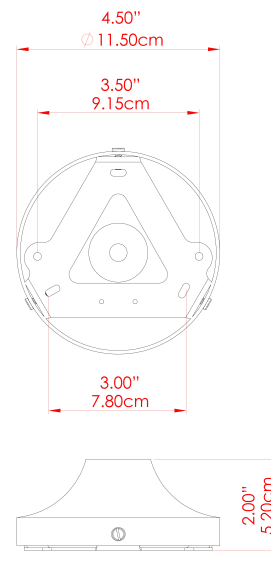

FIXING BRACKET: MLWB12 | Satin Brass

WWW.MULLANLIGHTING.COM

Product Notes:

1) Bulbs not included. 2) Dimensions do not include bulbs. 3) All products are individually made-to-order and therefore may differ slightly within manufacturing tolerances. 4) Cable / chain can be shortened during installation. Longer cable / chain lengths available on request. 5) Additional colour finishes may be available on request. 6) Refer to our website for a full list of terms and conditions.