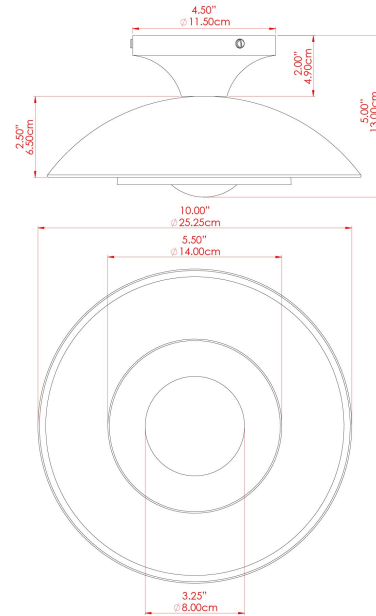

MARRAKESH Ceiling Light

MLCF122ANTBRSPCMSBFR Antique Brass

MATERIAL	Brass
HEIGHT	15cm
WIDTH DIAMETER	25cm
LENGTH PROJECTION	n/a
WEIGHT	1.3 kg
LAMPHOLDER	G9
MAX WATTAGE	6.5W
VOLTAGE	220/240v
IP RATING	IP20
CLASS PROTECTION	Class I
SHADE	GL208
FLEX BAR CHAIN LENGTH	n/a
CABLE TYPE	-

MARRAKESH Ceiling Light

MLCF122ANTBRSPCMSBCL Antique Brass

MATERIAL	Brass
HEIGHT	15cm
WIDTH DIAMETER	25cm
LENGTH PROJECTION	n/a
WEIGHT	1.3 kg
LAMPHOLDER	G9
MAX WATTAGE	6.5W
VOLTAGE	220/240v
IP RATING	IP20
CLASS PROTECTION	Class I
SHADE	GL196
FLEX BAR CHAIN LENGTH	n/a
CABLE TYPE	-

MARRAKESH Ceiling Light

MLCF122PCRGROP Racing Green

MATERIAL	Brass
HEIGHT	15cm
WIDTH DIAMETER	25cm
LENGTH PROJECTION	n/a
WEIGHT	1.3 kg
LAMPHOLDER	G9
MAX WATTAGE	6.5W
VOLTAGE	220/240v
IP RATING	IP20
CLASS PROTECTION	Class I
SHADE	GL192
FLEX BAR CHAIN LENGTH	n/a
CABLE TYPE	-

MARRAKESH Ceiling Light

MLCF122PCMSBCL

MATERIAL	Brass
HEIGHT	15cm
WIDTH DIAMETER	25cm
LENGTH PROJECTION	n/a
WEIGHT	1.3 kg
LAMPHOLDER	G9
MAX WATTAGE	6.5W
VOLTAGE	220/240v
IP RATING	IP20
CLASS PROTECTION	Class I
SHADE	GL196
FLEX BAR CHAIN LENGTH	n/a
CABLE TYPE	-