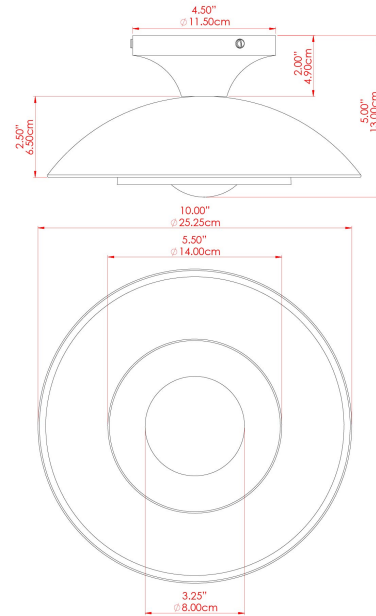

MARRAKESH Ceiling Light

MLCF122SATBRSPCMBKCL Satin Brass

MATERIAL	Brass
HEIGHT	15cm
WIDTH DIAMETER	25cm
LENGTH PROJECTION	n/a
WEIGHT	1.3 kg
LAMPHOLDER	G9
MAX WATTAGE	6.5W
VOLTAGE	220/240v
IP RATING	IP20
CLASS PROTECTION	Class I
SHADE	GL196
FLEX BAR CHAIN LENGTH	n/a
CABLE TYPE	-

MARRAKESH Ceiling Light

MLCF122SATBRSPCMBKFR Satin Brass

MATERIAL	Brass
HEIGHT	15cm
WIDTH DIAMETER	25cm
LENGTH PROJECTION	n/a
WEIGHT	1.3 kg
LAMPHOLDER	G9
MAX WATTAGE	6.5W
VOLTAGE	220/240v
IP RATING	IP20
CLASS PROTECTION	Class I
SHADE	GL208
FLEX BAR CHAIN LENGTH	n/a
CABLE TYPE	-

MARRAKESH Ceiling Light

MLCF122SATBRSPCMBKOP Satin Brass

MATERIAL	Brass
HEIGHT	15cm
WIDTH DIAMETER	25cm
LENGTH PROJECTION	n/a
WEIGHT	1.3 kg
LAMPHOLDER	G9
MAX WATTAGE	6.5W
VOLTAGE	220/240v
IP RATING	IP20
CLASS PROTECTION	Class I
SHADE	GL192
FLEX BAR CHAIN LENGTH	n/a
CABLE TYPE	-