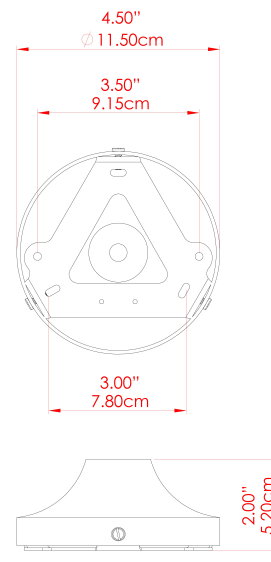

MARRAKESH Ceiling Light

MLCF122SATBRSPCMMTCL Satin Brass

MATERIAL	Brass
HEIGHT	15cm
WIDTH DIAMETER	25cm
LENGTH PROJECTION	n/a
WEIGHT	1.3 kg
LAMPHOLDER	G9
MAX WATTAGE	6.5W
VOLTAGE	220/240v
IP RATING	IP20
CLASS PROTECTION	Class I
SHADE	GL196
FLEX BAR CHAIN LENGTH	n/a
CABLE TYPE	-

MARRAKESH Ceiling Light

MLCF122SATBRSPCMMTFR Satin Brass

MATERIAL	Brass
HEIGHT	15cm
WIDTH DIAMETER	25cm
LENGTH PROJECTION	n/a
WEIGHT	1.3 kg
LAMPHOLDER	G9
MAX WATTAGE	6.5W
VOLTAGE	220/240v
IP RATING	IP20
CLASS PROTECTION	Class I
SHADE	GL208
FLEX BAR CHAIN LENGTH	n/a
CABLE TYPE	-

FIXING BRACKET: MLWB12 | Satin Brass

MARRAKESH Ceiling Light

MLCF122SATBRSPCMMTOP Satin Brass

MATERIAL	Brass
HEIGHT	15cm
WIDTH DIAMETER	25cm
LENGTH PROJECTION	n/a
WEIGHT	1.3 kg
LAMPHOLDER	G9
MAX WATTAGE	6.5W
VOLTAGE	220/240v
IP RATING	IP20
CLASS PROTECTION	Class I
SHADE	GL192
FLEX BAR CHAIN LENGTH	n/a
CABLE TYPE	-

FIXING BRACKET: MLWB12 | Satin Brass

MARRAKESH Ceiling Light

MLCF122SATBRSPCORGL Satin Brass

MATERIAL	Brass
HEIGHT	15cm
WIDTH DIAMETER	25cm
LENGTH PROJECTION	n/a
WEIGHT	1.3 kg
LAMPHOLDER	G9
MAX WATTAGE	6.5W
VOLTAGE	220/240v
IP RATING	IP20
CLASS PROTECTION	Class I
SHADE	GL196
FLEX BAR CHAIN LENGTH	n/a
CABLE TYPE	-