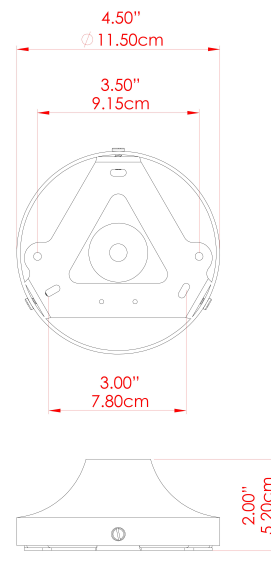

MATERIAL	Brass
HEIGHT	15cm
WIDTH | DIAMETER	25cm
LENGTH | PROJECTION	n/a
WEIGHT	1.3 kg
LAMPHOLDER	G9
MAX WATTAGE	6.5W
VOLTAGE	220/240v
IP RATING	IP20
CLASS PROTECTION	Class I
SHADE	GL196
FLEX | BAR | CHAIN LENGTH	n/a
CABLE TYPE	- |

FIXING BRACKET: MLWB12 | Satin Brass