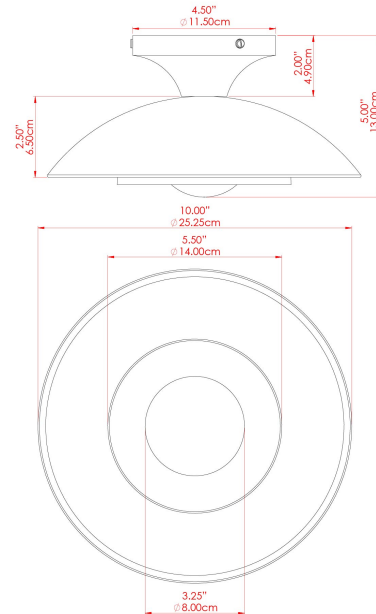

MARRAKESH Ceiling Light

MLCF122ANTBRSPCMSBFR Antique Brass

MATERIAL	Brass
HEIGHT	15cm
WIDTH DIAMETER	25cm
LENGTH PROJECTION	n/a
WEIGHT	1.3 kg
LAMPHOLDER	G9
MAX WATTAGE	6.5W
VOLTAGE	220/240v
IP RATING	IP20
CLASS PROTECTION	Class I
SHADE	GL208
FLEX BAR CHAIN LENGTH	n/a
CABLE TYPE	-

MARRAKESH Ceiling Light

MLCF122POLBRSFR Polished Brass

MATERIAL	Brass
HEIGHT	15cm
WIDTH DIAMETER	25cm
LENGTH PROJECTION	n/a
WEIGHT	1.3 kg
LAMPHOLDER	G9
MAX WATTAGE	6.5W
VOLTAGE	220/240v
IP RATING	IP20
CLASS PROTECTION	Class I
SHADE	GL208
FLEX BAR CHAIN LENGTH	n/a
CABLE TYPE	-

MARRAKESH Ceiling Light

MLCF122POLBRSOP Polished Brass

MATERIAL	Brass
HEIGHT	15cm
WIDTH DIAMETER	25cm
LENGTH PROJECTION	n/a
WEIGHT	1.3 kg
LAMPHOLDER	G9
MAX WATTAGE	6.5W
VOLTAGE	220/240v
IP RATING	IP20
CLASS PROTECTION	Class I
SHADE	GL192
FLEX BAR CHAIN LENGTH	n/a
CABLE TYPE	-

MARRAKESH Ceiling Light

MLCF122PCRGRCL Racing Green

MATERIAL	Brass
HEIGHT	15cm
WIDTH DIAMETER	25cm
LENGTH PROJECTION	n/a
WEIGHT	1.3 kg
LAMPHOLDER	G9
MAX WATTAGE	6.5W
VOLTAGE	220/240v
IP RATING	IP20
CLASS PROTECTION	Class I
SHADE	GL196
FLEX BAR CHAIN LENGTH	n/a
CABLE TYPE	-