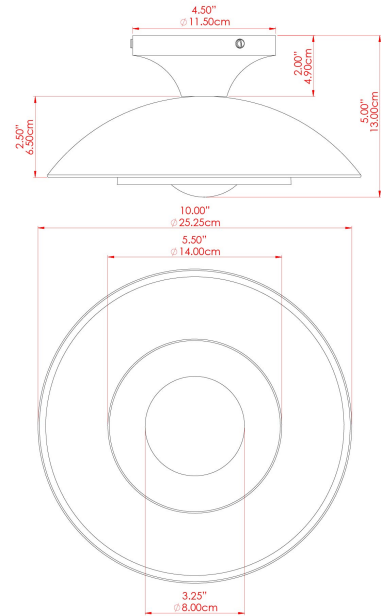

MARRAKESH Ceiling Light

MLCF122ANTBRSPCMSBCL Antique Brass

MATERIAL	Brass
HEIGHT	15cm
WIDTH DIAMETER	25cm
LENGTH PROJECTION	n/a
WEIGHT	1.3 kg
LAMPHOLDER	G9
MAX WATTAGE	6.5W
VOLTAGE	220/240v
IP RATING	IP20
CLASS PROTECTION	Class I
SHADE	GL196
FLEX BAR CHAIN LENGTH	n/a
CABLE TYPE	-

MARRAKESH Ceiling Light

MLCF122ANTBRSPCMSBOP Antique Brass

MATERIAL	Brass
HEIGHT	15cm
WIDTH DIAMETER	25cm
LENGTH PROJECTION	n/a
WEIGHT	1.3 kg
LAMPHOLDER	G9
MAX WATTAGE	6.5W
VOLTAGE	220/240v
IP RATING	IP20
CLASS PROTECTION	Class I
SHADE	GL192
FLEX BAR CHAIN LENGTH	n/a
CABLE TYPE	-

MARRAKESH Ceiling Light

MLCF122ANTSLVPCMBKFR Antique Silver

MATERIAL	Brass
HEIGHT	15cm
WIDTH DIAMETER	25cm
LENGTH PROJECTION	n/a
WEIGHT	1.3 kg
LAMPHOLDER	G9
MAX WATTAGE	6.5W
VOLTAGE	220/240v
IP RATING	IP20
CLASS PROTECTION	Class I
SHADE	GL208
FLEX BAR CHAIN LENGTH	n/a
CABLE TYPE	-

MARRAKESH Ceiling Light

MLCF122ANTSLVPCMBKCL Antique Silver

MATERIAL	Brass
HEIGHT	15cm
WIDTH DIAMETER	25cm
LENGTH PROJECTION	n/a
WEIGHT	1.3 kg
LAMPHOLDER	G9
MAX WATTAGE	6.5W
VOLTAGE	220/240v
IP RATING	IP20
CLASS PROTECTION	Class I
SHADE	GL196
FLEX BAR CHAIN LENGTH	n/a
CABLE TYPE	-