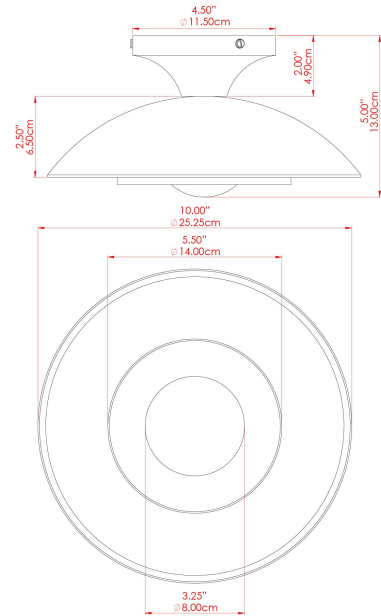

MARRAKESH Ceiling Light

MLCF122SATBRSPCMAPCL Satin Brass

MATERIAL	Brass
HEIGHT	15cm
WIDTH DIAMETER	25cm
LENGTH PROJECTION	n/a
WEIGHT	1.3 kg
LAMPHOLDER	G9
MAX WATTAGE	6.5W
VOLTAGE	220/240v
IP RATING	IP20
CLASS PROTECTION	Class I
SHADE	GL196
FLEX BAR CHAIN LENGTH	n/a
CABLE TYPE	-

MARRAKESH Ceiling Light

MLCF122SATBRSPCMAPFR Satin Brass

MATERIAL	Brass
HEIGHT	15cm
WIDTH DIAMETER	25cm
LENGTH PROJECTION	n/a
WEIGHT	1.3 kg
LAMPHOLDER	G9
MAX WATTAGE	6.5W
VOLTAGE	220/240v
IP RATING	IP20
CLASS PROTECTION	Class I
SHADE	GL208
FLEX BAR CHAIN LENGTH	n/a
CABLE TYPE	-