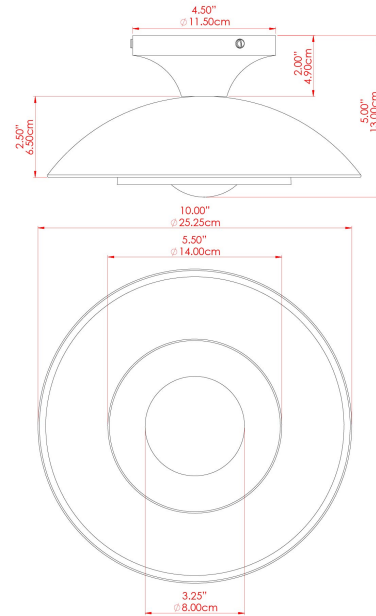

MARRAKESH Ceiling Light

MLCF122SATBRSPCMSBOP Satin Brass

MATERIAL	Brass
HEIGHT	15cm
WIDTH DIAMETER	25cm
LENGTH PROJECTION	n/a
WEIGHT	1.3 kg
LAMPHOLDER	G9
MAX WATTAGE	6.5W
VOLTAGE	220/240v
IP RATING	IP20
CLASS PROTECTION	Class I
SHADE	GL192
FLEX BAR CHAIN LENGTH	n/a
CABLE TYPE	-

MARRAKESH Ceiling Light

MLCF122SATBRSPCMHYCL Satin Brass

MATERIAL	Brass
HEIGHT	15cm
WIDTH DIAMETER	25cm
LENGTH PROJECTION	n/a
WEIGHT	1.3 kg
LAMPHOLDER	G9
MAX WATTAGE	6.5W
VOLTAGE	220/240v
IP RATING	IP20
CLASS PROTECTION	Class I
SHADE	GL196
FLEX BAR CHAIN LENGTH	n/a
CABLE TYPE	-

MARRAKESH Ceiling Light

MLCF122SATBRSPCMHYFR Satin Brass

MATERIAL	Brass
HEIGHT	15cm
WIDTH DIAMETER	25cm
LENGTH PROJECTION	n/a
WEIGHT	1.3 kg
LAMPHOLDER	G9
MAX WATTAGE	6.5W
VOLTAGE	220/240v
IP RATING	IP20
CLASS PROTECTION	Class I
SHADE	GL208
FLEX BAR CHAIN LENGTH	n/a
CABLE TYPE	-