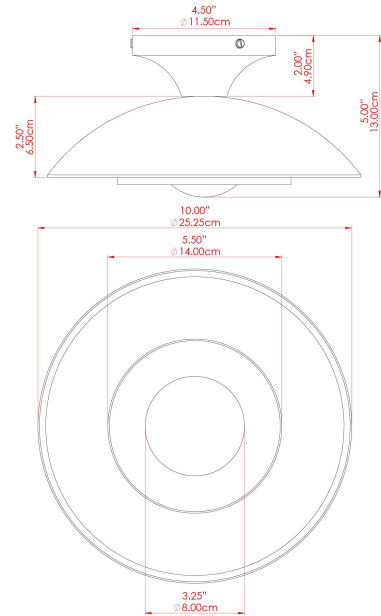

MARRAKESH Ceiling Light

MLCF122PCMSBFR

MATERIAL	Brass
HEIGHT	15cm
WIDTH DIAMETER	25cm
LENGTH PROJECTION	n/a
WEIGHT	1.3 kg
LAMPHOLDER	G9
MAX WATTAGE	6.5W
VOLTAGE	220/240v
IP RATING	IP20
CLASS PROTECTION	Class I
SHADE	GL208
FLEX BAR CHAIN LENGTH	n/a
CABLE TYPE	-

FIXING BRACKET: MLWB12 | Sapphire Blue

MARRAKESH Ceiling Light

MLCF122PCMSBOP

MATERIAL	Brass
HEIGHT	15cm
WIDTH DIAMETER	25cm
LENGTH PROJECTION	n/a
WEIGHT	1.3 kg
LAMPHOLDER	G9
MAX WATTAGE	6.5W
VOLTAGE	220/240v
IP RATING	IP20
CLASS PROTECTION	Class I
SHADE	GL192
FLEX BAR CHAIN LENGTH	n/a
CABLE TYPE	-

MARRAKESH Ceiling Light

MLCF122SATBRSPCMAPCL Satin Brass

MATERIAL	Brass
HEIGHT	15cm
WIDTH DIAMETER	25cm
LENGTH PROJECTION	n/a
WEIGHT	1.3 kg
LAMPHOLDER	G9
MAX WATTAGE	6.5W
VOLTAGE	220/240v
IP RATING	IP20
CLASS PROTECTION	Class I
SHADE	GL196
FLEX BAR CHAIN LENGTH	n/a
CABLE TYPE	-