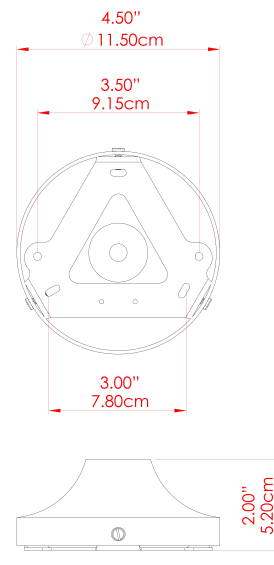

MATERIAL	Brass
HEIGHT	15cm
WIDTH | DIAMETER	25cm
LENGTH | PROJECTION	n/a
WEIGHT	1.3 kg
LAMPHOLDER	G9
MAX WATTAGE	6.5W
VOLTAGE	220/240v
IP RATING	IP20
CLASS PROTECTION	Class I
SHADE	GL208
FLEX | BAR | CHAIN LENGTH	n/a
CABLE TYPE	- |

FIXING BRACKET: MLWB12 | Sapphire Blue