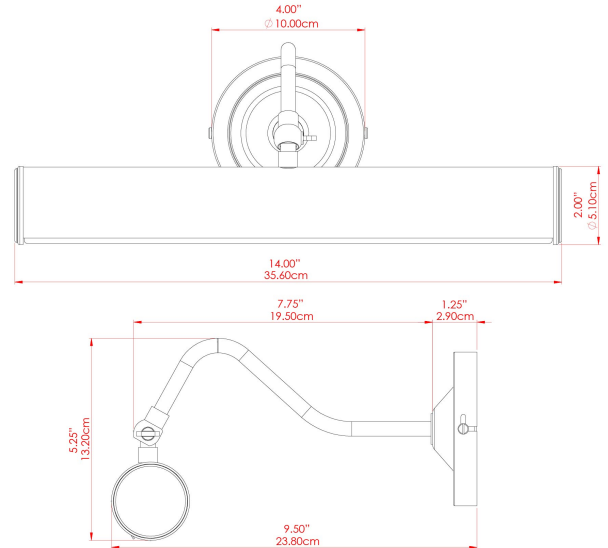

ELLE Picture Light

MPL004ANTBRS Antique Brass

MATERIAL	Brass
HEIGHT	14cm
WIDTH DIAMETER	35.5cm
LENGTH PROJECTION	26cm
WEIGHT	1.1 kg
LAMPHOLDER	G9
MAX WATTAGE	6.5W
VOLTAGE	220/240v
IP RATING	IP20
CLASS PROTECTION	Class I
SHADE	-
FLEX BAR CHAIN LENGTH	n/a
CABLE TYPE	-

FIXING BRACKET: MLWB02 | Antique Brass

ELLE Picture Light

MPL004ANTSLV Antique Silver

MATERIAL	Brass
HEIGHT	14cm
WIDTH DIAMETER	35.5cm
LENGTH PROJECTION	26cm
WEIGHT	1.1 kg
LAMPHOLDER	G9
MAX WATTAGE	6.5W
VOLTAGE	220/240v
IP RATING	IP20
CLASS PROTECTION	Class I
SHADE	-
FLEX BAR CHAIN LENGTH	n/a
CABLE TYPE	-

FIXING BRACKET: MLWB02 | Antique Silver

ELLE Picture Light

MPL004PCBLK Black

MATERIAL	Brass
HEIGHT	14cm
WIDTH DIAMETER	35.5cm
LENGTH PROJECTION	26cm
WEIGHT	1.1 kg
LAMPHOLDER	G9
MAX WATTAGE	6.5W
VOLTAGE	220/240v
IP RATING	IP20
CLASS PROTECTION	Class I
SHADE	-
FLEX BAR CHAIN LENGTH	n/a
CABLE TYPE	-

ELLE Picture Light

MPL004PCMBK Matt Black

MATERIAL	Brass
HEIGHT	14cm
WIDTH DIAMETER	35.5cm
LENGTH PROJECTION	26cm
WEIGHT	1.1 kg
LAMPHOLDER	G9
MAX WATTAGE	6.5W
VOLTAGE	220/240v
IP RATING	IP20
CLASS PROTECTION	Class I
SHADE	-
FLEX BAR CHAIN LENGTH	n/a
CABLE TYPE	-