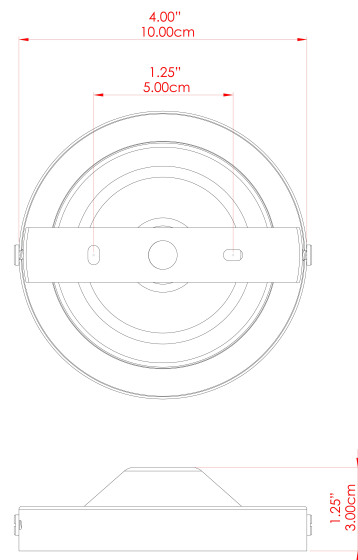

ELLE Picture Light

MPL004ANTBRS Antique Brass

MATERIAL	Brass
HEIGHT	14cm
WIDTH DIAMETER	35.5cm
LENGTH PROJECTION	26cm
WEIGHT	1.1 kg
LAMPHOLDER	G9
MAX WATTAGE	6.5W
VOLTAGE	220/240v
IP RATING	IP20
CLASS PROTECTION	Class I
SHADE	-
FLEX BAR CHAIN LENGTH	n/a
CABLE TYPE	-

FIXING BRACKET: MLWB02 | Antique Brass

ELLE Picture Light

MPL004ANTSLV Antique Silver

MATERIAL	Brass
HEIGHT	14cm
WIDTH DIAMETER	35.5cm
LENGTH PROJECTION	26cm
WEIGHT	1.1 kg
LAMPHOLDER	G9
MAX WATTAGE	6.5W
VOLTAGE	220/240v
IP RATING	IP20
CLASS PROTECTION	Class I
SHADE	-
FLEX BAR CHAIN LENGTH	n/a
CABLE TYPE	-

FIXING BRACKET: MLWB02 | Antique Silver

ELLE Picture Light

MPL004PCBLK Black

MATERIAL	Brass
HEIGHT	14cm
WIDTH DIAMETER	35.5cm
LENGTH PROJECTION	26cm
WEIGHT	1.1 kg
LAMPHOLDER	G9
MAX WATTAGE	6.5W
VOLTAGE	220/240v
IP RATING	IP20
CLASS PROTECTION	Class I
SHADE	-
FLEX BAR CHAIN LENGTH	n/a
CABLE TYPE	-

ELLE Picture Light

MPL004PCMBK Matt Black

MATERIAL	Brass
HEIGHT	14cm
WIDTH DIAMETER	35.5cm
LENGTH PROJECTION	26cm
WEIGHT	1.1 kg
LAMPHOLDER	G9
MAX WATTAGE	6.5W
VOLTAGE	220/240v
IP RATING	IP20
CLASS PROTECTION	Class I
SHADE	-
FLEX BAR CHAIN LENGTH	n/a
CABLE TYPE	-