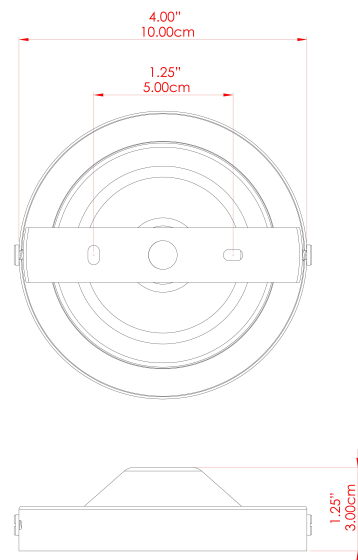

ELLE Picture Light

MPL004PCMBK Matt Black

MATERIAL	Brass
HEIGHT	14cm
WIDTH DIAMETER	35.5cm
LENGTH PROJECTION	26cm
WEIGHT	1.1 kg
LAMPHOLDER	G9
MAX WATTAGE	6.5W
VOLTAGE	220/240v
IP RATING	IP20
CLASS PROTECTION	Class I
SHADE	-
FLEX BAR CHAIN LENGTH	n/a
CABLE TYPE	-

FIXING BRACKET: MLWB02 | Matte Black

MATERIAL	Brass
HEIGHT	14cm
WIDTH DIAMETER	35.5cm
LENGTH PROJECTION	26cm
WEIGHT	1.1 kg
LAMPHOLDER	G9
MAX WATTAGE	6.5W
VOLTAGE	220/240v
IP RATING	IP20
CLASS PROTECTION	Class I
SHADE	
FLEX BAR CHAIN LENGTH	n/a
CABLE TYPE	

ELLE Picture Light

MPL004PCWTE White

MATERIAL	Brass
HEIGHT	14cm
WIDTH DIAMETER	35.5cm
LENGTH PROJECTION	26cm
WEIGHT	1.1 kg
LAMPHOLDER	G9
MAX WATTAGE	6.5W
VOLTAGE	220/240v
IP RATING	IP20
CLASS PROTECTION	Class I
SHADE	
FLEX BAR CHAIN LENGTH	n/a
CABLE TYPE	

FIXING BRACKET: MLWB02 | White

ELLE Picture Light

MPL004POLBRS Polished Brass

MATERIAL	Brass
HEIGHT	14cm
WIDTH DIAMETER	35.5cm
LENGTH PROJECTION	26cm
WEIGHT	1.1 kg
LAMPHOLDER	G9
MAX WATTAGE	6.5W
VOLTAGE	220/240v
IP RATING	IP20
CLASS PROTECTION	Class I
SHADE	-
FLEX BAR CHAIN LENGTH	n/a
CABLE TYPE	-