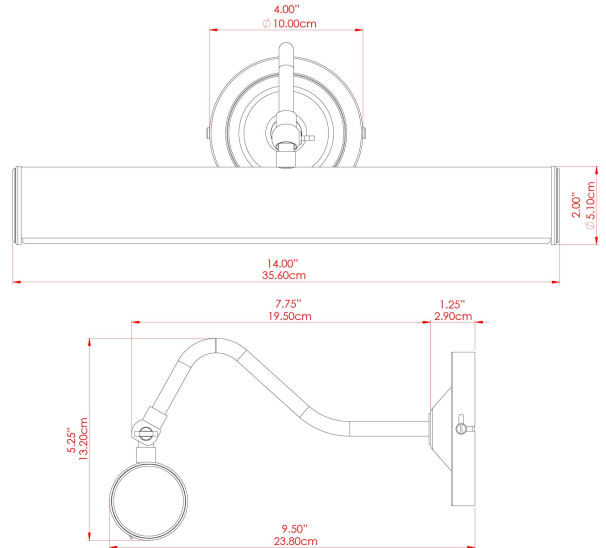

ELLE Picture Light

MPL004ANTBRS Antique Brass

MATERIAL	Brass
HEIGHT	14cm
WIDTH DIAMETER	35.5cm
LENGTH PROJECTION	26cm
WEIGHT	1.1 kg
LAMPHOLDER	G9
MAX WATTAGE	6.5W
VOLTAGE	220/240v
IP RATING	IP20
CLASS PROTECTION	Class I
SHADE	-
FLEX BAR CHAIN LENGTH	n/a
CABLE TYPE	-

FIXING BRACKET: MLWB02 | Antique Brass

ELLE Picture Light

MPL004ANTSLV Antique Silver

MATERIAL	Brass
HEIGHT	14cm
WIDTH DIAMETER	35.5cm
LENGTH PROJECTION	26cm
WEIGHT	1.1 kg
LAMPHOLDER	G9
MAX WATTAGE	6.5W
VOLTAGE	220/240v
IP RATING	IP20
CLASS PROTECTION	Class I
SHADE	-
FLEX BAR CHAIN LENGTH	n/a
CABLE TYPE	-

FIXING BRACKET: MLWB02 | Antique Silver

ELLE Picture Light

MPL004PCBLK Black

MATERIAL	Brass
HEIGHT	14cm
WIDTH DIAMETER	35.5cm
LENGTH PROJECTION	26cm
WEIGHT	1.1 kg
LAMPHOLDER	G9
MAX WATTAGE	6.5W
VOLTAGE	220/240v
IP RATING	IP20
CLASS PROTECTION	Class I
SHADE	-
FLEX BAR CHAIN LENGTH	n/a
CABLE TYPE	-

ELLE Picture Light

MPL004PCMBK Matt Black

MATERIAL	Brass
HEIGHT	14cm
WIDTH DIAMETER	35.5cm
LENGTH PROJECTION	26cm
WEIGHT	1.1 kg
LAMPHOLDER	G9
MAX WATTAGE	6.5W
VOLTAGE	220/240v
IP RATING	IP20
CLASS PROTECTION	Class I
SHADE	-
FLEX BAR CHAIN LENGTH	n/a
CABLE TYPE	-