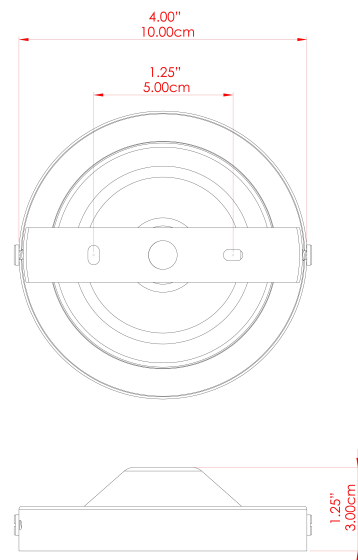

ELLE Picture Light

MPL004PCMBK Matt Black

MATERIAL	Brass
HEIGHT	14cm
WIDTH DIAMETER	35.5cm
LENGTH PROJECTION	26cm
WEIGHT	1.1 kg
LAMPHOLDER	G9
MAX WATTAGE	6.5W
VOLTAGE	220/240v
IP RATING	IP20
CLASS PROTECTION	Class I
SHADE	-
FLEX BAR CHAIN LENGTH	n/a
CABLE TYPE	-

ELLE Picture Light

MPL004PCWTE White

MATERIAL	Brass
HEIGHT	14cm
WIDTH DIAMETER	35.5cm
LENGTH PROJECTION	26cm
WEIGHT	1.1 kg
LAMPHOLDER	G9
MAX WATTAGE	6.5W
VOLTAGE	220/240v
IP RATING	IP20
CLASS PROTECTION	Class I
SHADE	
FLEX BAR CHAIN LENGTH	n/a
CABLE TYPE	

FIXING BRACKET: MLWB02 | White

ELLE Picture Light

MPL004POLBRS Polished Brass

MATERIAL	Brass
HEIGHT	14cm
WIDTH DIAMETER	35.5cm
LENGTH PROJECTION	26cm
WEIGHT	1.1 kg
LAMPHOLDER	G9
MAX WATTAGE	6.5W
VOLTAGE	220/240v
IP RATING	IP20
CLASS PROTECTION	Class I
SHADE	-
FLEX BAR CHAIN LENGTH	n/a
CABLE TYPE	-

FIXING BRACKET: MLWB02 | Polished Brass

ELLE Picture Light

MPL004SATBRS Satin Brass

MATERIAL	Brass
HEIGHT	14cm
WIDTH DIAMETER	35.5cm
LENGTH PROJECTION	26cm
WEIGHT	1.1 kg
LAMPHOLDER	G9
MAX WATTAGE	6.5W
VOLTAGE	220/240v
IP RATING	IP20
CLASS PROTECTION	Class I
SHADE	-
FLEX BAR CHAIN LENGTH	n/a
CABLE TYPE	-