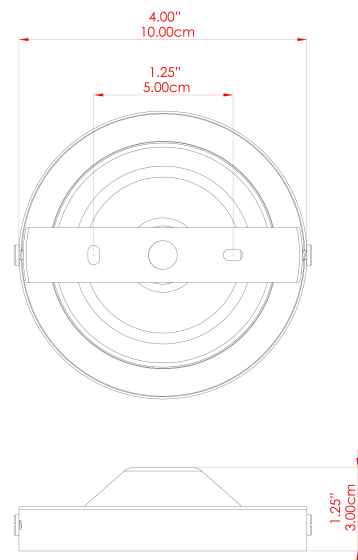

FIXING BRACKET: MLWB02 | Matte White

WWW.MULLANLIGHTING.COM

Product Notes:

1) Bulbs not included. 2) Dimensions do not include bulbs. 3) All products are individually made-to-order and therefore may differ slightly within manufacturing tolerances. 4) Cable / chain can be shortened during installation. Longer cable / chain lengths available on request. 5) Additional colour finishes may be available on request. 6) Refer to our website for a full list of terms and conditions.