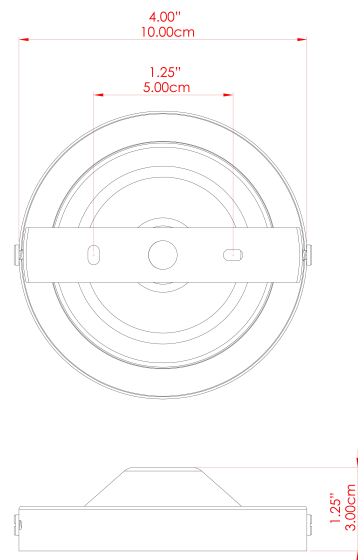

MATERIAL	Brass
HEIGHT	14cm
WIDTH | DIAMETER	35.5cm
LENGTH | PROJECTION	26cm
WEIGHT	1.1 kg
LAMPHOLDER	G9
MAX WATTAGE	6.5W
VOLTAGE	220/240v
IP RATING	IP20
CLASS PROTECTION	Class I
SHADE	-
FLEX | BAR | CHAIN LENGTH	n/a
CABLE TYPE	- |

FIXING BRACKET: MLWB02 | Gloss Black