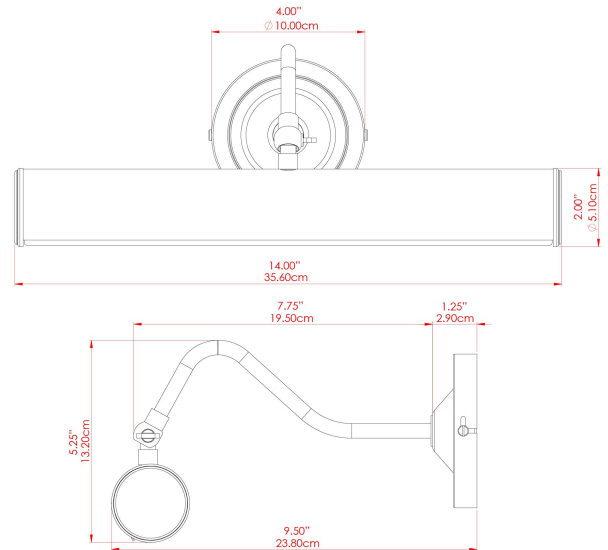

ELLE Picture Light

MPL004ANTBRS Antique Brass

MATERIAL	Brass
HEIGHT	14cm
WIDTH DIAMETER	35.5cm
LENGTH PROJECTION	26cm
WEIGHT	1.1 kg
LAMPHOLDER	G9
MAX WATTAGE	6.5W
VOLTAGE	220/240v
IP RATING	IP20
CLASS PROTECTION	Class I
SHADE	-
FLEX BAR CHAIN LENGTH	n/a
CABLE TYPE	-

ELLE Picture Light

MPL004PCMBK Matt Black

MATERIAL	Brass
HEIGHT	14cm
WIDTH DIAMETER	35.5cm
LENGTH PROJECTION	26cm
WEIGHT	1.1 kg
LAMPHOLDER	G9
MAX WATTAGE	6.5W
VOLTAGE	220/240v
IP RATING	IP20
CLASS PROTECTION	Class I
SHADE	-
FLEX BAR CHAIN LENGTH	n/a
CABLE TYPE	-

FIXING BRACKET: MLWB02 | Matte Black

MATERIAL	Brass
HEIGHT	14cm
WIDTH DIAMETER	35.5cm
LENGTH PROJECTION	26cm
WEIGHT	1.1 kg
LAMPHOLDER	G9
MAX WATTAGE	6.5W
VOLTAGE	220/240v
IP RATING	IP20
CLASS PROTECTION	Class I
SHADE	
FLEX BAR CHAIN LENGTH	n/a
CABLE TYPE	

ELLE Picture Light

MPL004PCWTE White

MATERIAL	Brass
HEIGHT	14cm
WIDTH DIAMETER	35.5cm
LENGTH PROJECTION	26cm
WEIGHT	1.1 kg
LAMPHOLDER	G9
MAX WATTAGE	6.5W
VOLTAGE	220/240v
IP RATING	IP20
CLASS PROTECTION	Class I
SHADE	
FLEX BAR CHAIN LENGTH	n/a
CABLE TYPE	