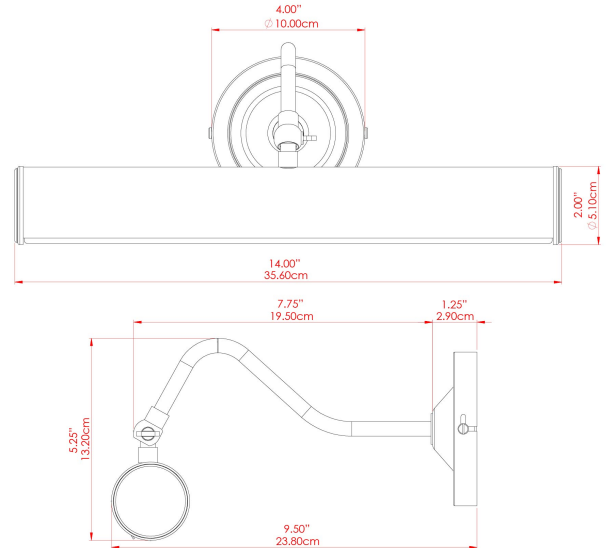

ELLE Picture Light

MPL004ANTBRS Antique Brass

MATERIAL	Brass
HEIGHT	14cm
WIDTH DIAMETER	35.5cm
LENGTH PROJECTION	26cm
WEIGHT	1.1 kg
LAMPHOLDER	G9
MAX WATTAGE	6.5W
VOLTAGE	220/240v
IP RATING	IP20
CLASS PROTECTION	Class I
SHADE	-
FLEX BAR CHAIN LENGTH	n/a
CABLE TYPE	-

ELLE Picture Light

MPL004PCMBK Matt Black

MATERIAL	Brass
HEIGHT	14cm
WIDTH DIAMETER	35.5cm
LENGTH PROJECTION	26cm
WEIGHT	1.1 kg
LAMPHOLDER	G9
MAX WATTAGE	6.5W
VOLTAGE	220/240v
IP RATING	IP20
CLASS PROTECTION	Class I
SHADE	-
FLEX BAR CHAIN LENGTH	n/a
CABLE TYPE	-

FIXING BRACKET: MLWB02 | Matte Black

MATERIAL	Brass
HEIGHT	14cm
WIDTH DIAMETER	35.5cm
LENGTH PROJECTION	26cm
WEIGHT	1.1 kg
LAMPHOLDER	G9
MAX WATTAGE	6.5W
VOLTAGE	220/240v
IP RATING	IP20
CLASS PROTECTION	Class I
SHADE	
FLEX BAR CHAIN LENGTH	n/a
CABLE TYPE	

ELLE Picture Light

MPL004PCWTE White

MATERIAL	Brass
HEIGHT	14cm
WIDTH DIAMETER	35.5cm
LENGTH PROJECTION	26cm
WEIGHT	1.1 kg
LAMPHOLDER	G9
MAX WATTAGE	6.5W
VOLTAGE	220/240v
IP RATING	IP20
CLASS PROTECTION	Class I
SHADE	
FLEX BAR CHAIN LENGTH	n/a
CABLE TYPE	