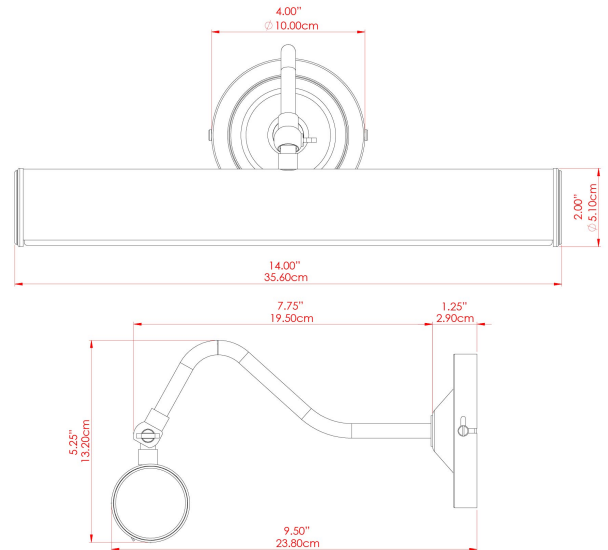

FIXING BRACKET: MLWB02 | Matte Black

MATERIAL	Brass
HEIGHT	14cm
WIDTH DIAMETER	35.5cm
LENGTH PROJECTION	26cm
WEIGHT	1.1 kg
LAMPHOLDER	G9
MAX WATTAGE	6.5W
VOLTAGE	220/240v
IP RATING	IP20
CLASS PROTECTION	Class I
SHADE	
FLEX BAR CHAIN LENGTH	n/a
CABLE TYPE	

ELLE Picture Light

MPL004PCWTE White

MATERIAL	Brass
HEIGHT	14cm
WIDTH DIAMETER	35.5cm
LENGTH PROJECTION	26cm
WEIGHT	1.1 kg
LAMPHOLDER	G9
MAX WATTAGE	6.5W
VOLTAGE	220/240v
IP RATING	IP20
CLASS PROTECTION	Class I
SHADE	
FLEX BAR CHAIN LENGTH	n/a
CABLE TYPE	

FIXING BRACKET: MLWB02 | White

ELLE Picture Light

MPL004POLBRS Polished Brass

MATERIAL	Brass
HEIGHT	14cm
WIDTH DIAMETER	35.5cm
LENGTH PROJECTION	26cm
WEIGHT	1.1 kg
LAMPHOLDER	G9
MAX WATTAGE	6.5W
VOLTAGE	220/240v
IP RATING	IP20
CLASS PROTECTION	Class I
SHADE	-
FLEX BAR CHAIN LENGTH	n/a
CABLE TYPE	-

FIXING BRACKET: MLWB02 | Polished Brass

ELLE Picture Light

MPL004SATBRS Satin Brass

MATERIAL	Brass
HEIGHT	14cm
WIDTH DIAMETER	35.5cm
LENGTH PROJECTION	26cm
WEIGHT	1.1 kg
LAMPHOLDER	G9
MAX WATTAGE	6.5W
VOLTAGE	220/240v
IP RATING	IP20
CLASS PROTECTION	Class I
SHADE	-
FLEX BAR CHAIN LENGTH	n/a
CABLE TYPE	-