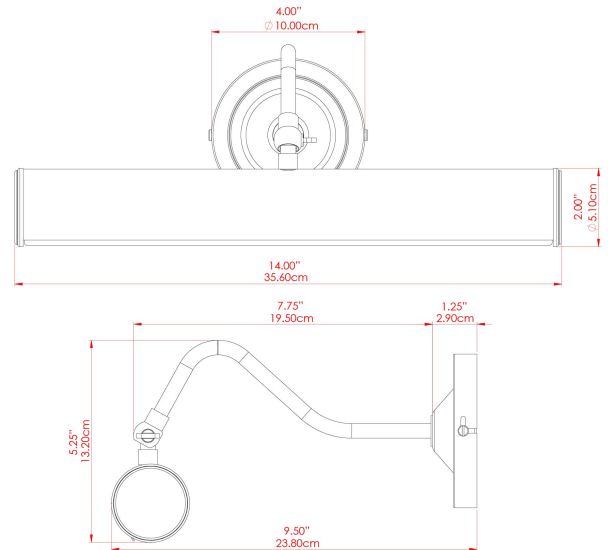

ELLE Picture Light

MPL004ANTBRS Antique Brass

MATERIAL	Brass
HEIGHT	14cm
WIDTH DIAMETER	35.5cm
LENGTH PROJECTION	26cm
WEIGHT	1.1 kg
LAMPHOLDER	G9
MAX WATTAGE	6.5W
VOLTAGE	220/240v
IP RATING	IP20
CLASS PROTECTION	Class I
SHADE	-
FLEX BAR CHAIN LENGTH	n/a
CABLE TYPE	-

FIXING BRACKET: MLWB02 | Antique Brass

ELLE Picture Light

MPL004ANTSLV Antique Silver

MATERIAL	Brass
HEIGHT	14cm
WIDTH DIAMETER	35.5cm
LENGTH PROJECTION	26cm
WEIGHT	1.1 kg
LAMPHOLDER	G9
MAX WATTAGE	6.5W
VOLTAGE	220/240v
IP RATING	IP20
CLASS PROTECTION	Class I
SHADE	-
FLEX BAR CHAIN LENGTH	n/a
CABLE TYPE	-

FIXING BRACKET: MLWB02 | Antique Silver

ELLE Picture Light

MPL004PCBLK Black

MATERIAL	Brass
HEIGHT	14cm
WIDTH DIAMETER	35.5cm
LENGTH PROJECTION	26cm
WEIGHT	1.1 kg
LAMPHOLDER	G9
MAX WATTAGE	6.5W
VOLTAGE	220/240v
IP RATING	IP20
CLASS PROTECTION	Class I
SHADE	-
FLEX BAR CHAIN LENGTH	n/a
CABLE TYPE	-

ELLE Picture Light

MPL004PCMBK Matt Black

MATERIAL	Brass
HEIGHT	14cm
WIDTH DIAMETER	35.5cm
LENGTH PROJECTION	26cm
WEIGHT	1.1 kg
LAMPHOLDER	G9
MAX WATTAGE	6.5W
VOLTAGE	220/240v
IP RATING	IP20
CLASS PROTECTION	Class I
SHADE	-
FLEX BAR CHAIN LENGTH	n/a
CABLE TYPE	-