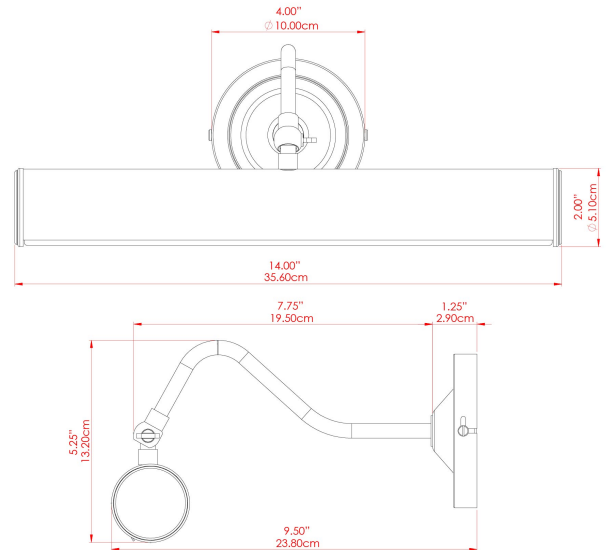

ELLE Picture Light

MPL004PCMBK Matt Black

MATERIAL	Brass
HEIGHT	14cm
WIDTH DIAMETER	35.5cm
LENGTH PROJECTION	26cm
WEIGHT	1.1 kg
LAMPHOLDER	G9
MAX WATTAGE	6.5W
VOLTAGE	220/240v
IP RATING	IP20
CLASS PROTECTION	Class I
SHADE	-
FLEX BAR CHAIN LENGTH	n/a
CABLE TYPE	-

FIXING BRACKET: MLWB02 | Matte Black

MATERIAL	Brass
HEIGHT	14cm
WIDTH DIAMETER	35.5cm
LENGTH PROJECTION	26cm
WEIGHT	1.1 kg
LAMPHOLDER	G9
MAX WATTAGE	6.5W
VOLTAGE	220/240v
IP RATING	IP20
CLASS PROTECTION	Class I
SHADE	
FLEX BAR CHAIN LENGTH	n/a
CABLE TYPE	

ELLE Picture Light

MPL004PCWTE White

MATERIAL	Brass
HEIGHT	14cm
WIDTH DIAMETER	35.5cm
LENGTH PROJECTION	26cm
WEIGHT	1.1 kg
LAMPHOLDER	G9
MAX WATTAGE	6.5W
VOLTAGE	220/240v
IP RATING	IP20
CLASS PROTECTION	Class I
SHADE	
FLEX BAR CHAIN LENGTH	n/a
CABLE TYPE	

FIXING BRACKET: MLWB02 | White

ELLE Picture Light

MPL004POLBRS Polished Brass

MATERIAL	Brass
HEIGHT	14cm
WIDTH DIAMETER	35.5cm
LENGTH PROJECTION	26cm
WEIGHT	1.1 kg
LAMPHOLDER	G9
MAX WATTAGE	6.5W
VOLTAGE	220/240v
IP RATING	IP20
CLASS PROTECTION	Class I
SHADE	-
FLEX BAR CHAIN LENGTH	n/a
CABLE TYPE	-