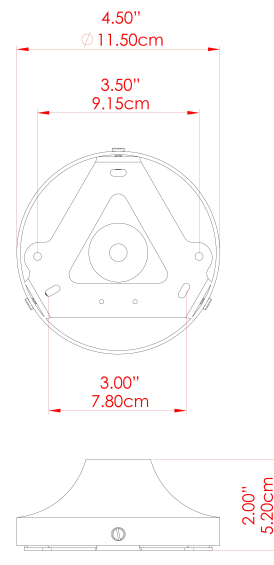

# MARRAKESH Wall Light

MLWL448PCMSBFH

MATERIAL	Brass
HEIGHT	15cm
WIDTH   DIAMETER	25cm
LENGTH   PROJECTION	15cm
WEIGHT	1.3 kg
LAMPHOLDER	G9
MAX WATTAGE	6.5W
VOLTAGE	220/240v
IP RATING	IP20
CLASS PROTECTION	Class I
SHADE	GL208
FLEX   BAR   CHAIN LENGTH	n/a
CABLE TYPE	-

# MARRAKESH Wall Light

MLWL448PCMSBOP

MATERIAL	Brass
HEIGHT	15cm
WIDTH   DIAMETER	25cm
LENGTH   PROJECTION	15cm
WEIGHT	1.3 kg
LAMPHOLDER	G9
MAX WATTAGE	6.5W
VOLTAGE	220/240v
IP RATING	IP20
CLASS PROTECTION	Class I
SHADE	GL192
FLEX   BAR   CHAIN LENGTH	n/a
CABLE TYPE	-

# MARRAKESH Wall Light

MLWL448SATBRSPCRGRCL Satin Brass

MATERIAL	Brass
HEIGHT	15cm
WIDTH   DIAMETER	25cm
LENGTH   PROJECTION	15cm
WEIGHT	1.3 kg
LAMPHOLDER	G9
MAX WATTAGE	6.5W
VOLTAGE	220/240v
IP RATING	IP20
CLASS PROTECTION	Class I
SHADE	GL196
FLEX   BAR   CHAIN LENGTH	n/a
CABLE TYPE	-

# MARRAKESH Wall Light

MLWL448SATBRSPCRGRFR Satin Brass

MATERIAL	Brass
HEIGHT	15cm
WIDTH   DIAMETER	25cm
LENGTH   PROJECTION	15cm
WEIGHT	1.3 kg
LAMPHOLDER	G9
MAX WATTAGE	6.5W
VOLTAGE	220/240v
IP RATING	IP20
CLASS PROTECTION	Class I
SHADE	GL208
FLEX   BAR   CHAIN LENGTH	n/a
CABLE TYPE	-