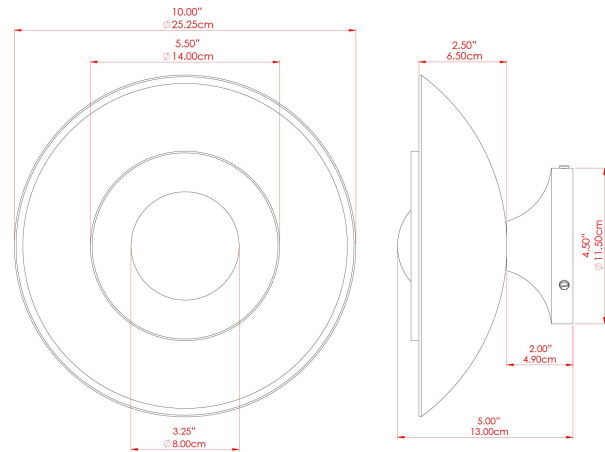

MARRAKESH Wall Light

MLWL448ANTBR_SCL Antique Brass