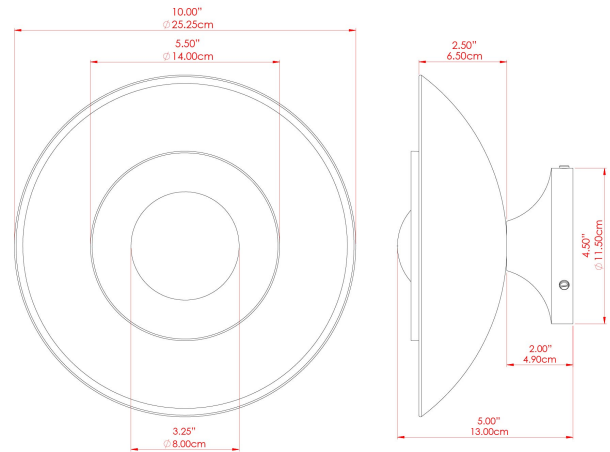

# MARRAKESH Wall Light

MLWL448SATBRSPCRGRFR Satin Brass

MATERIAL	Brass
HEIGHT	15cm
WIDTH   DIAMETER	25cm
LENGTH   PROJECTION	15cm
WEIGHT	1.3 kg
LAMPHOLDER	G9
MAX WATTAGE	6.5W
VOLTAGE	220/240v
IP RATING	IP20
CLASS PROTECTION	Class I
SHADE	GL208
FLEX   BAR   CHAIN LENGTH	n/a
CABLE TYPE	-

# MARRAKESH Wall Light

MLWL448SATBRSPCRGROP Satin Brass

MATERIAL	Brass
HEIGHT	15cm
WIDTH   DIAMETER	25cm
LENGTH   PROJECTION	15cm
WEIGHT	1.3 kg
LAMPHOLDER	G9
MAX WATTAGE	6.5W
VOLTAGE	220/240v
IP RATING	IP20
CLASS PROTECTION	Class I
SHADE	GL192
FLEX   BAR   CHAIN LENGTH	n/a
CABLE TYPE	-

# MARRAKESH Wall Light

MLWL448SATBRSL Satin Brass

MATERIAL	Brass
HEIGHT	15cm
WIDTH   DIAMETER	25cm
LENGTH   PROJECTION	15cm
WEIGHT	1.3 kg
LAMPHOLDER	G9
MAX WATTAGE	6.5W
VOLTAGE	220/240v
IP RATING	IP20
CLASS PROTECTION	Class I
SHADE	GL196
FLEX   BAR   CHAIN LENGTH	n/a
CABLE TYPE	-

# MARRAKESH Wall Light

MLWL448SATBRSFR Satin Brass

MATERIAL	Brass
HEIGHT	15cm
WIDTH   DIAMETER	25cm
LENGTH   PROJECTION	15cm
WEIGHT	1.3 kg
LAMPHOLDER	G9
MAX WATTAGE	6.5W
VOLTAGE	220/240v
IP RATING	IP20
CLASS PROTECTION	Class I
SHADE	GL208
FLEX   BAR   CHAIN LENGTH	n/a
CABLE TYPE	-