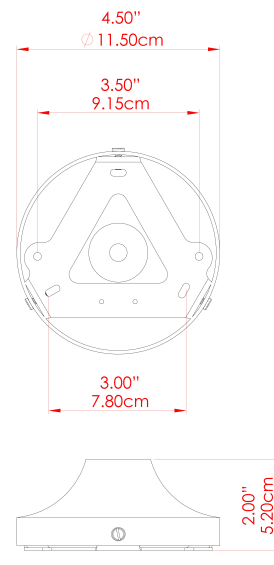

# MARRAKESH Wall Light

MLWL448ANTBRSPCMSBFR Antique Brass

MATERIAL	Brass
HEIGHT	15cm
WIDTH   DIAMETER	25cm
LENGTH   PROJECTION	15cm
WEIGHT	1.3 kg
LAMPHOLDER	G9
MAX WATTAGE	6.5W
VOLTAGE	220/240v
IP RATING	IP20
CLASS PROTECTION	Class I
SHADE	GL208
FLEX   BAR   CHAIN LENGTH	n/a
CABLE TYPE	-

# MARRAKESH Wall Light

MLWL448ANTSLVPCMBKFR Antique Silver

MATERIAL	Brass
HEIGHT	15cm
WIDTH   DIAMETER	25cm
LENGTH   PROJECTION	15cm
WEIGHT	1.3 kg
LAMPHOLDER	G9
MAX WATTAGE	6.5W
VOLTAGE	220/240v
IP RATING	IP20
CLASS PROTECTION	Class I
SHADE	GL208
FLEX   BAR   CHAIN LENGTH	n/a
CABLE TYPE	-

# MARRAKESH Wall Light

MLWL448ANTBRSPCMSBCL Antique Brass

MATERIAL	Brass
HEIGHT	15cm
WIDTH   DIAMETER	25cm
LENGTH   PROJECTION	15cm
WEIGHT	1.3 kg
LAMPHOLDER	G9
MAX WATTAGE	6.5W
VOLTAGE	220/240v
IP RATING	IP20
CLASS PROTECTION	Class I
SHADE	GL196
FLEX   BAR   CHAIN LENGTH	n/a
CABLE TYPE	-

## MLWL448ANTBRSPCMSBOP Antique Brass

MATERIAL	Brass
HEIGHT	15cm
WIDTH   DIAMETER	25cm
LENGTH   PROJECTION	15cm
WEIGHT	1.3 kg
LAMPHOLDER	G9
MAX WATTAGE	6.5W
VOLTAGE	220/240v
IP RATING	IP20
CLASS PROTECTION	Class I
SHADE	GL192
FLEX   BAR   CHAIN LENGTH	n/a
CABLE TYPE	-