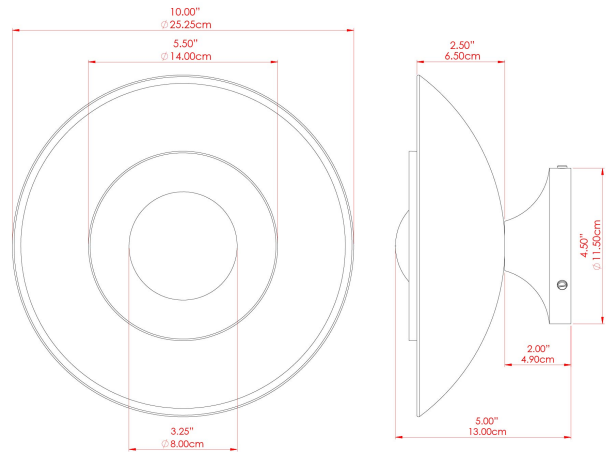

MARRAKESH Wall Light

MLWL448ANTBRSOP Antique Brass