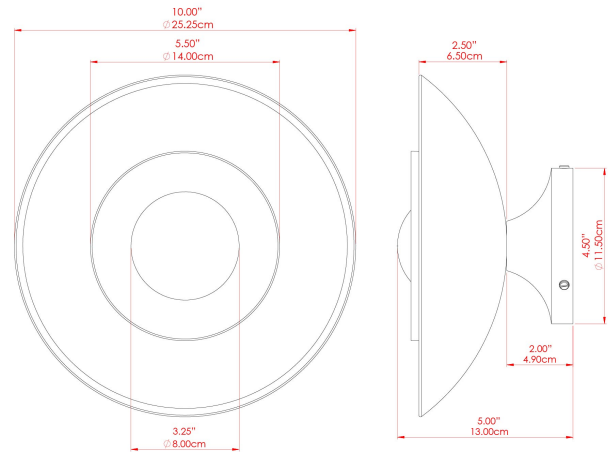

# MARRAKESH Wall Light

MLWL448ANTBRSPCMSBFR Antique Brass

MATERIAL	Brass
HEIGHT	15cm
WIDTH   DIAMETER	25cm
LENGTH   PROJECTION	15cm
WEIGHT	1.3 kg
LAMPHOLDER	G9
MAX WATTAGE	6.5W
VOLTAGE	220/240v
IP RATING	IP20
CLASS PROTECTION	Class I
SHADE	GL208
FLEX   BAR   CHAIN LENGTH	n/a
CABLE TYPE	-

## MLWL448ANTBRSPCMSBOP Antique Brass

MATERIAL	Brass
HEIGHT	15cm
WIDTH   DIAMETER	25cm
LENGTH   PROJECTION	15cm
WEIGHT	1.3 kg
LAMPHOLDER	G9
MAX WATTAGE	6.5W
VOLTAGE	220/240v
IP RATING	IP20
CLASS PROTECTION	Class I
SHADE	GL192
FLEX   BAR   CHAIN LENGTH	n/a
CABLE TYPE	-

## MLWL448ANTBRSOP Antique Brass

MATERIAL	Brass
HEIGHT	15cm
WIDTH   DIAMETER	25cm
LENGTH   PROJECTION	15cm
WEIGHT	1.3 kg
LAMPHOLDER	G9
MAX WATTAGE	6.5W
VOLTAGE	220/240v
IP RATING	IP20
CLASS PROTECTION	Class I
SHADE	GL192
FLEX   BAR   CHAIN LENGTH	n/a
CABLE TYPE	-

# MARRAKESH Wall Light

MLWL448ANTSLVPCMBKCL Antique Silver

MATERIAL	Brass
HEIGHT	15cm
WIDTH   DIAMETER	25cm
LENGTH   PROJECTION	15cm
WEIGHT	1.3 kg
LAMPHOLDER	G9
MAX WATTAGE	6.5W
VOLTAGE	220/240v
IP RATING	IP20
CLASS PROTECTION	Class I
SHADE	GL196
FLEX   BAR   CHAIN LENGTH	n/a
CABLE TYPE	-