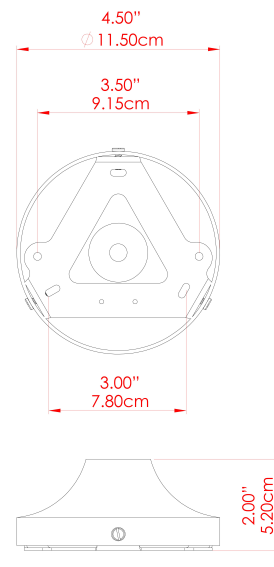

FIXING BRACKET: MLWB12