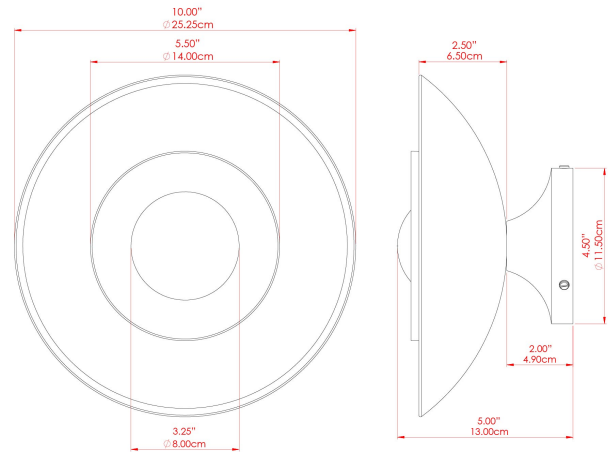

# MARRAKESH Wall Light

MLWL448ANTBRSPCMSBFR Antique Brass

MATERIAL	Brass
HEIGHT	15cm
WIDTH   DIAMETER	25cm
LENGTH   PROJECTION	15cm
WEIGHT	1.3 kg
LAMPHOLDER	G9
MAX WATTAGE	6.5W
VOLTAGE	220/240v
IP RATING	IP20
CLASS PROTECTION	Class I
SHADE	GL208
FLEX   BAR   CHAIN LENGTH	n/a
CABLE TYPE	-

# MARRAKESH Wall Light

MLWL448ANTSLVPCMBKFR Antique Silver

MATERIAL	Brass
HEIGHT	15cm
WIDTH   DIAMETER	25cm
LENGTH   PROJECTION	15cm
WEIGHT	1.3 kg
LAMPHOLDER	G9
MAX WATTAGE	6.5W
VOLTAGE	220/240v
IP RATING	IP20
CLASS PROTECTION	Class I
SHADE	GL208
FLEX   BAR   CHAIN LENGTH	n/a
CABLE TYPE	-

# MARRAKESH Wall Light

MLWL448ANTBRSPCMSBCL Antique Brass

MATERIAL	Brass
HEIGHT	15cm
WIDTH   DIAMETER	25cm
LENGTH   PROJECTION	15cm
WEIGHT	1.3 kg
LAMPHOLDER	G9
MAX WATTAGE	6.5W
VOLTAGE	220/240v
IP RATING	IP20
CLASS PROTECTION	Class I
SHADE	GL196
FLEX   BAR   CHAIN LENGTH	n/a
CABLE TYPE	-

## MLWL448ANTBRSPCMSBOP Antique Brass

MATERIAL	Brass
HEIGHT	15cm
WIDTH   DIAMETER	25cm
LENGTH   PROJECTION	15cm
WEIGHT	1.3 kg
LAMPHOLDER	G9
MAX WATTAGE	6.5W
VOLTAGE	220/240v
IP RATING	IP20
CLASS PROTECTION	Class I
SHADE	GL192
FLEX   BAR   CHAIN LENGTH	n/a
CABLE TYPE	-