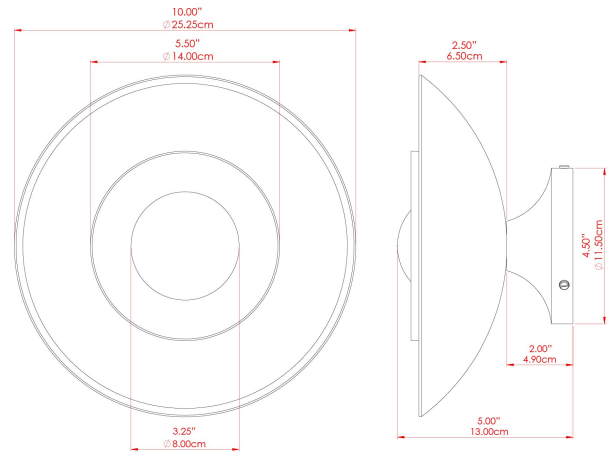

MARRAKESH Wall Light

MLWL448PCRGROP Racing Green