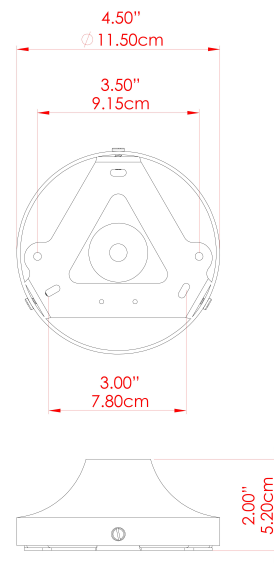

FIXING BRACKET: MLWB12

WWW.MULLANLIGHTING.COM

Product Notes:

1) Bulbs not included. 2) Dimensions do not include bulbs. 3) All products are individually made-to-order and therefore may differ slightly within manufacturing tolerances. 4) Cable / chain can be shortened during installation. Longer cable / chain lengths available on request. 5) Additional colour finishes may be available on request. 6) Refer to our website for a full list of terms and conditions.