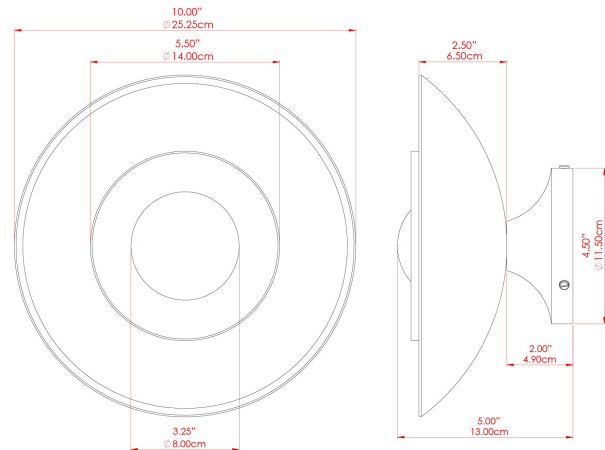

MARRAKESH Wall Light

MLWL448PCRGRFR Racing Green