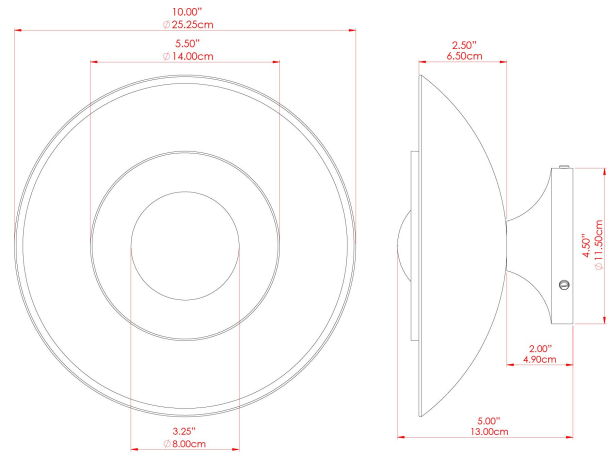

MARRAKESH Wall Light

MLWL448POLBRSFR Polished Brass