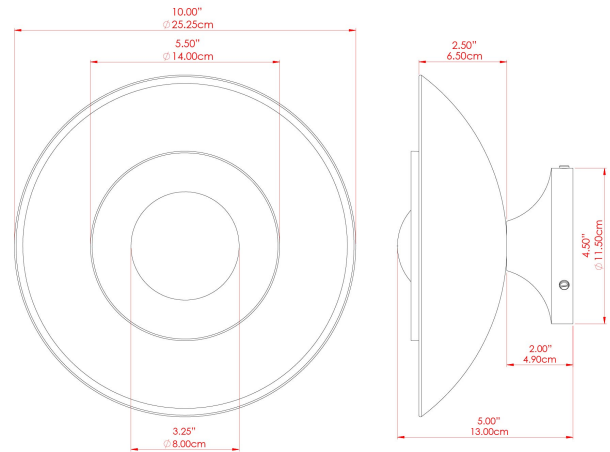

# MARRAKESH Wall Light

MLWL448PCMSBFH

MATERIAL	Brass
HEIGHT	15cm
WIDTH   DIAMETER	25cm
LENGTH   PROJECTION	15cm
WEIGHT	1.3 kg
LAMPHOLDER	G9
MAX WATTAGE	6.5W
VOLTAGE	220/240v
IP RATING	IP20
CLASS PROTECTION	Class I
SHADE	GL208
FLEX   BAR   CHAIN LENGTH	n/a
CABLE TYPE	-

# MARRAKESH Wall Light

MLWL448PCMSBOP

MATERIAL	Brass
HEIGHT	15cm
WIDTH   DIAMETER	25cm
LENGTH   PROJECTION	15cm
WEIGHT	1.3 kg
LAMPHOLDER	G9
MAX WATTAGE	6.5W
VOLTAGE	220/240v
IP RATING	IP20
CLASS PROTECTION	Class I
SHADE	GL192
FLEX   BAR   CHAIN LENGTH	n/a
CABLE TYPE	-

# MARRAKESH Wall Light

MLWL448SATBRSPCRGRCL Satin Brass

MATERIAL	Brass
HEIGHT	15cm
WIDTH   DIAMETER	25cm
LENGTH   PROJECTION	15cm
WEIGHT	1.3 kg
LAMPHOLDER	G9
MAX WATTAGE	6.5W
VOLTAGE	220/240v
IP RATING	IP20
CLASS PROTECTION	Class I
SHADE	GL196
FLEX   BAR   CHAIN LENGTH	n/a
CABLE TYPE	-

# MARRAKESH Wall Light

MLWL448SATBRSPCRGRFR Satin Brass

MATERIAL	Brass
HEIGHT	15cm
WIDTH   DIAMETER	25cm
LENGTH   PROJECTION	15cm
WEIGHT	1.3 kg
LAMPHOLDER	G9
MAX WATTAGE	6.5W
VOLTAGE	220/240v
IP RATING	IP20
CLASS PROTECTION	Class I
SHADE	GL208
FLEX   BAR   CHAIN LENGTH	n/a
CABLE TYPE	-