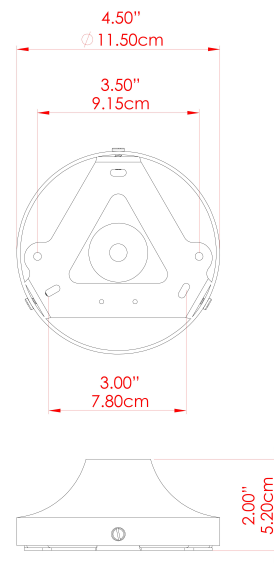

FIXING BRACKET: MLWB12

WWW.MULLANLIGHTING.COM

Product Notes:

1) Bulbs not included. 2) Dimensions do not include bulbs. 3) All products are individually made-to-order and therefore may differ slightly within manufacturing tolerances. 4) Cable / chain can be shortened during installation. Longer cable / chain lengths available on request. 5) Additional colour finishes may be available on request. 6) Refer to our website for a full list of terms and conditions.