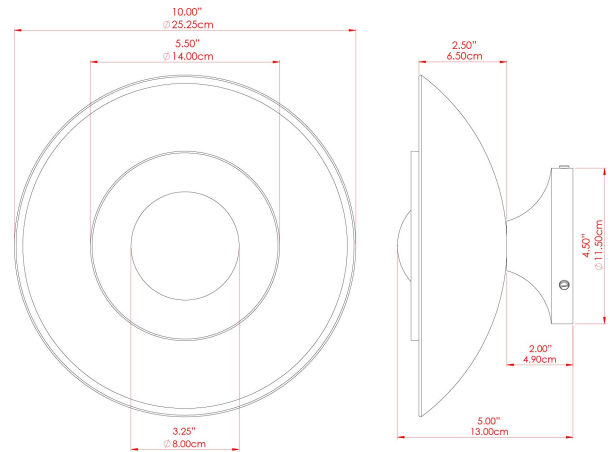

## FIXING BRACKET: MLWB12

MATERIAL	Brass
HEIGHT	15cm
WIDTH   DIAMETER	25cm
LENGTH   PROJECTION	15cm
WEIGHT	1.3 kg
LAMPHOLDER	G9
MAX WATTAGE	6.5W
VOLTAGE	220/240v
IP RATING	IP20
CLASS PROTECTION	Class I
SHADE	GL196
FLEX   BAR   CHAIN LENGTH	n/a
CABLE TYPE	-

# MARRAKESH Wall Light

MLWL448PCMSBFH

MATERIAL	Brass
HEIGHT	15cm
WIDTH   DIAMETER	25cm
LENGTH   PROJECTION	15cm
WEIGHT	1.3 kg
LAMPHOLDER	G9
MAX WATTAGE	6.5W
VOLTAGE	220/240v
IP RATING	IP20
CLASS PROTECTION	Class I
SHADE	GL208
FLEX   BAR   CHAIN LENGTH	n/a
CABLE TYPE	-

# MARRAKESH Wall Light

MLWL448PCMSBOP

MATERIAL	Brass
HEIGHT	15cm
WIDTH   DIAMETER	25cm
LENGTH   PROJECTION	15cm
WEIGHT	1.3 kg
LAMPHOLDER	G9
MAX WATTAGE	6.5W
VOLTAGE	220/240v
IP RATING	IP20
CLASS PROTECTION	Class I
SHADE	GL192
FLEX   BAR   CHAIN LENGTH	n/a
CABLE TYPE	-