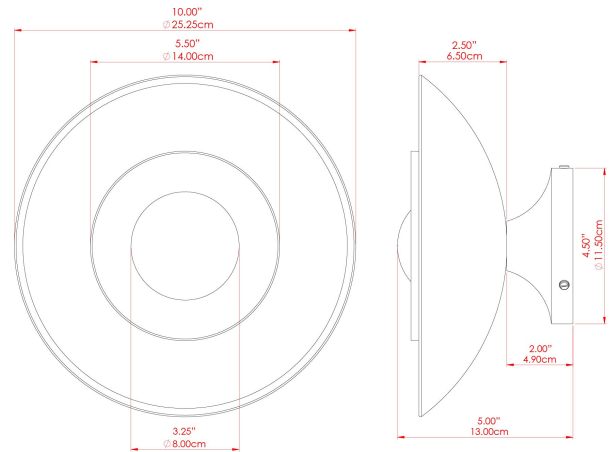

MARRAKESH Wall Light

MLWL448POLBRSCS Polished Brass