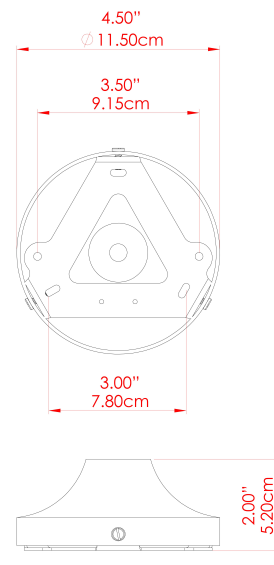

FIXING BRACKET: MLWB12

Product Notes:

1) Bulbs not included. 2) Dimensions do not include bulbs. 3) All products are individually made-to-order and therefore may differ slightly within manufacturing tolerances. 4) Cable / chain can be shortened during installation. Longer cable / chain lengths available on request. 5) Additional colour finishes may be available on request. 6) Refer to our website for a full list of terms and conditions.