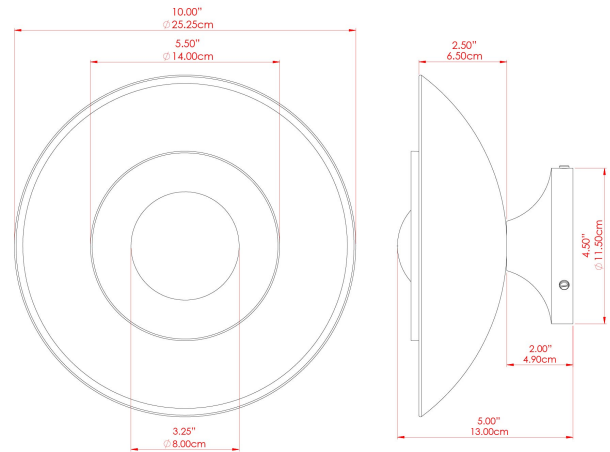

# MARRAKESH Wall Light

MLWL448SATBRSPCRGRCL Satin Brass

MATERIAL	Brass
HEIGHT	15cm
WIDTH   DIAMETER	25cm
LENGTH   PROJECTION	15cm
WEIGHT	1.3 kg
LAMPHOLDER	G9
MAX WATTAGE	6.5W
VOLTAGE	220/240v
IP RATING	IP20
CLASS PROTECTION	Class I
SHADE	GL196
FLEX   BAR   CHAIN LENGTH	n/a
CABLE TYPE	-

# MARRAKESH Wall Light

MLWL448SATBRSPCRGRFR Satin Brass

MATERIAL	Brass
HEIGHT	15cm
WIDTH   DIAMETER	25cm
LENGTH   PROJECTION	15cm
WEIGHT	1.3 kg
LAMPHOLDER	G9
MAX WATTAGE	6.5W
VOLTAGE	220/240v
IP RATING	IP20
CLASS PROTECTION	Class I
SHADE	GL208
FLEX   BAR   CHAIN LENGTH	n/a
CABLE TYPE	-

# MARRAKESH Wall Light

MLWL448SATBRSPCRGROP Satin Brass

MATERIAL	Brass
HEIGHT	15cm
WIDTH   DIAMETER	25cm
LENGTH   PROJECTION	15cm
WEIGHT	1.3 kg
LAMPHOLDER	G9
MAX WATTAGE	6.5W
VOLTAGE	220/240v
IP RATING	IP20
CLASS PROTECTION	Class I
SHADE	GL192
FLEX   BAR   CHAIN LENGTH	n/a
CABLE TYPE	-

# MARRAKESH Wall Light

MLWL448SATBRSL Satin Brass

MATERIAL	Brass
HEIGHT	15cm
WIDTH   DIAMETER	25cm
LENGTH   PROJECTION	15cm
WEIGHT	1.3 kg
LAMPHOLDER	G9
MAX WATTAGE	6.5W
VOLTAGE	220/240v
IP RATING	IP20
CLASS PROTECTION	Class I
SHADE	GL196
FLEX   BAR   CHAIN LENGTH	n/a
CABLE TYPE	-