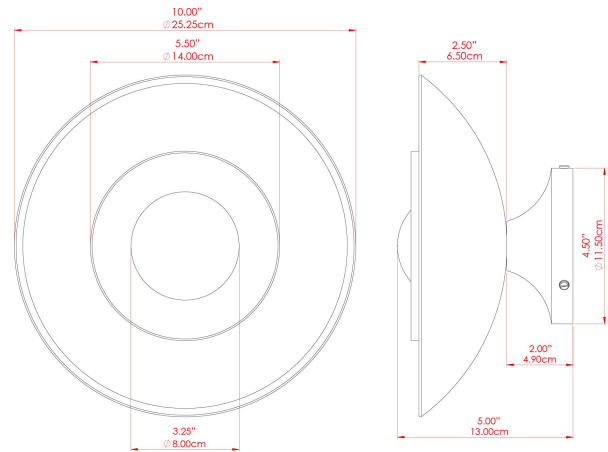

MARRAKESH Wall Light

MLWL448PCRGRCL Racing Green