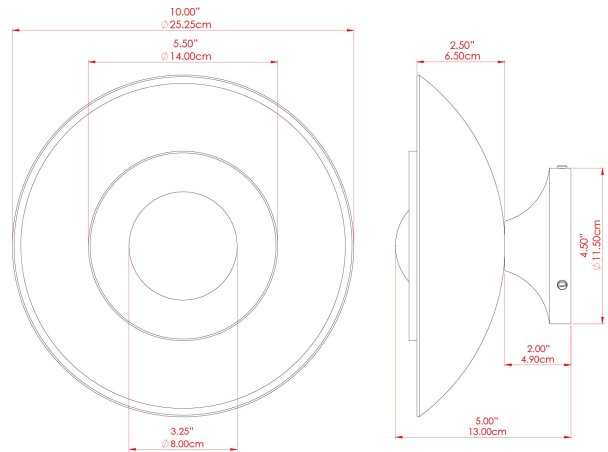

# MARRAKESH Wall Light

MLWL448SATBRSPCRGROP Satin Brass

MATERIAL	Brass
HEIGHT	15cm
WIDTH   DIAMETER	25cm
LENGTH   PROJECTION	15cm
WEIGHT	1.3 kg
LAMPHOLDER	G9
MAX WATTAGE	6.5W
VOLTAGE	220/240v
IP RATING	IP20
CLASS PROTECTION	Class I
SHADE	GL192
FLEX   BAR   CHAIN LENGTH	n/a
CABLE TYPE	-

# MARRAKESH Wall Light

MLWL448SATBRSL Satin Brass

MATERIAL	Brass
HEIGHT	15cm
WIDTH   DIAMETER	25cm
LENGTH   PROJECTION	15cm
WEIGHT	1.3 kg
LAMPHOLDER	G9
MAX WATTAGE	6.5W
VOLTAGE	220/240v
IP RATING	IP20
CLASS PROTECTION	Class I
SHADE	GL196
FLEX   BAR   CHAIN LENGTH	n/a
CABLE TYPE	-

# MARRAKESH Wall Light

MLWL448SATBRSFR Satin Brass

MATERIAL	Brass
HEIGHT	15cm
WIDTH   DIAMETER	25cm
LENGTH   PROJECTION	15cm
WEIGHT	1.3 kg
LAMPHOLDER	G9
MAX WATTAGE	6.5W
VOLTAGE	220/240v
IP RATING	IP20
CLASS PROTECTION	Class I
SHADE	GL208
FLEX   BAR   CHAIN LENGTH	n/a
CABLE TYPE	-

# MARRAKESH Wall Light

MLWL448SATBRSOP Satin Brass

MATERIAL	Brass
HEIGHT	15cm
WIDTH   DIAMETER	25cm
LENGTH   PROJECTION	15cm
WEIGHT	1.3 kg
LAMPHOLDER	G9
MAX WATTAGE	6.5W
VOLTAGE	220/240v
IP RATING	IP20
CLASS PROTECTION	Class I
SHADE	GL192
FLEX   BAR   CHAIN LENGTH	n/a
CABLE TYPE	-