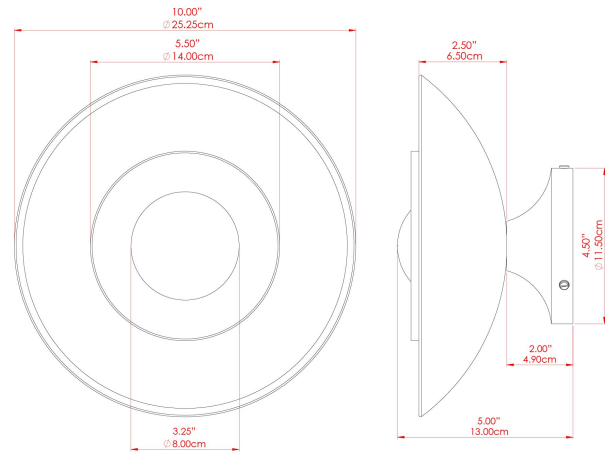

## FIXING BRACKET: MLWB12

MATERIAL	Brass
HEIGHT	15cm
WIDTH   DIAMETER	25cm
LENGTH   PROJECTION	15cm
WEIGHT	1.3 kg
LAMPHOLDER	G9
MAX WATTAGE	6.5W
VOLTAGE	220/240v
IP RATING	IP20
CLASS PROTECTION	Class I
SHADE	GL196
FLEX   BAR   CHAIN LENGTH	n/a
CABLE TYPE	-

FIXING BRACKET: MLWB12

Product Notes:

1) Bulbs not included. 2) Dimensions do not include bulbs. 3) All products are individually made-to-order and therefore may differ slightly within manufacturing tolerances. 4) Cable / chain can be shortened during installation. Longer cable / chain lengths available on request. 5) Additional colour finishes may be available on request. 6) Refer to our website for a full list of terms and conditions.

# MARRAKESH Wall Light

MLWL448PCMSBFH

MATERIAL	Brass
HEIGHT	15cm
WIDTH   DIAMETER	25cm
LENGTH   PROJECTION	15cm
WEIGHT	1.3 kg
LAMPHOLDER	G9
MAX WATTAGE	6.5W
VOLTAGE	220/240v
IP RATING	IP20
CLASS PROTECTION	Class I
SHADE	GL208
FLEX   BAR   CHAIN LENGTH	n/a
CABLE TYPE	-