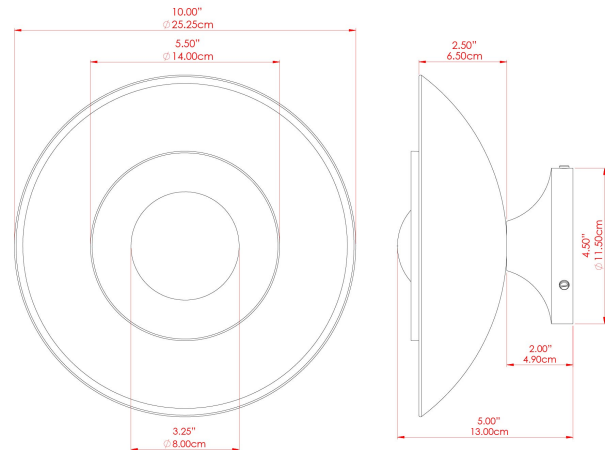

MARRAKESH Wall Light

MLWL448POLBRSOP Polished Brass