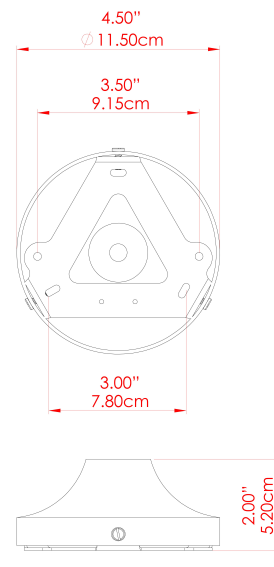

# MARRAKESH Wall Light

MLWL448ANTBRSPCMSBFR Antique Brass

MATERIAL	Brass
HEIGHT	15cm
WIDTH   DIAMETER	25cm
LENGTH   PROJECTION	15cm
WEIGHT	1.3 kg
LAMPHOLDER	G9
MAX WATTAGE	6.5W
VOLTAGE	220/240v
IP RATING	IP20
CLASS PROTECTION	Class I
SHADE	GL208
FLEX   BAR   CHAIN LENGTH	n/a
CABLE TYPE	-

# MARRAKESH Wall Light

MLWL448ANTSLVPCMBKFR Antique Silver

MATERIAL	Brass
HEIGHT	15cm
WIDTH   DIAMETER	25cm
LENGTH   PROJECTION	15cm
WEIGHT	1.3 kg
LAMPHOLDER	G9
MAX WATTAGE	6.5W
VOLTAGE	220/240v
IP RATING	IP20
CLASS PROTECTION	Class I
SHADE	GL208
FLEX   BAR   CHAIN LENGTH	n/a
CABLE TYPE	-

# MARRAKESH Wall Light

MLWL448ANTBRSPCMSBCL Antique Brass

MATERIAL	Brass
HEIGHT	15cm
WIDTH   DIAMETER	25cm
LENGTH   PROJECTION	15cm
WEIGHT	1.3 kg
LAMPHOLDER	G9
MAX WATTAGE	6.5W
VOLTAGE	220/240v
IP RATING	IP20
CLASS PROTECTION	Class I
SHADE	GL196
FLEX   BAR   CHAIN LENGTH	n/a
CABLE TYPE	-

## MLWL448ANTBRSPCMSBOP Antique Brass

MATERIAL	Brass
HEIGHT	15cm
WIDTH   DIAMETER	25cm
LENGTH   PROJECTION	15cm
WEIGHT	1.3 kg
LAMPHOLDER	G9
MAX WATTAGE	6.5W
VOLTAGE	220/240v
IP RATING	IP20
CLASS PROTECTION	Class I
SHADE	GL192
FLEX   BAR   CHAIN LENGTH	n/a
CABLE TYPE	-