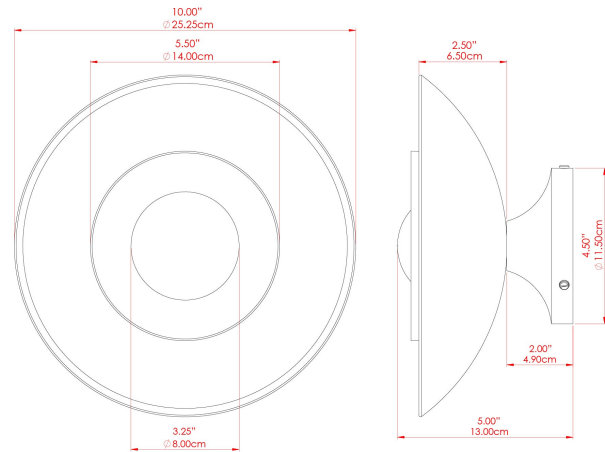

## MLWL448ANTBRSOP Antique Brass

MATERIAL	Brass
HEIGHT	15cm
WIDTH   DIAMETER	25cm
LENGTH   PROJECTION	15cm
WEIGHT	1.3 kg
LAMPHOLDER	G9
MAX WATTAGE	6.5W
VOLTAGE	220/240v
IP RATING	IP20
CLASS PROTECTION	Class I
SHADE	GL192
FLEX   BAR   CHAIN LENGTH	n/a
CABLE TYPE	-

## MLWL448PCRGRFR Racing Green

MATERIAL	Brass
HEIGHT	15cm
WIDTH   DIAMETER	25cm
LENGTH   PROJECTION	15cm
WEIGHT	1.3 kg
LAMPHOLDER	G9
MAX WATTAGE	6.5W
VOLTAGE	220/240v
IP RATING	IP20
CLASS PROTECTION	Class I
SHADE	GL208
FLEX   BAR   CHAIN LENGTH	n/a
CABLE TYPE	-

# MLWL448PCRGROP Racing Green

MATERIAL	Brass
HEIGHT	15cm
WIDTH   DIAMETER	25cm
LENGTH   PROJECTION	15cm
WEIGHT	1.3 kg
LAMPHOLDER	G9
MAX WATTAGE	6.5W
VOLTAGE	220/240v
IP RATING	IP20
CLASS PROTECTION	Class I
SHADE	GL192
FLEX   BAR   CHAIN LENGTH	n/a
CABLE TYPE	-

## FIXING BRACKET: MLWB12

MATERIAL	Brass
HEIGHT	15cm
WIDTH   DIAMETER	25cm
LENGTH   PROJECTION	15cm
WEIGHT	1.3 kg
LAMPHOLDER	G9
MAX WATTAGE	6.5W
VOLTAGE	220/240v
IP RATING	IP20
CLASS PROTECTION	Class I
SHADE	GL196
FLEX   BAR   CHAIN LENGTH	n/a
CABLE TYPE	-