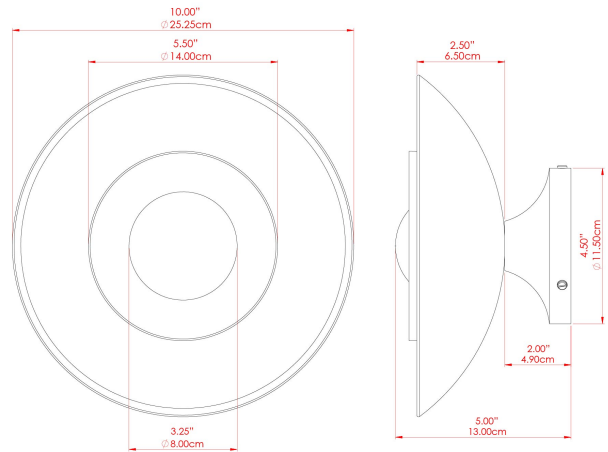

# MARRAKESH Wall Light

MLWL448ANTBRSPCMSBFR Antique Brass

MATERIAL	Brass
HEIGHT	15cm
WIDTH   DIAMETER	25cm
LENGTH   PROJECTION	15cm
WEIGHT	1.3 kg
LAMPHOLDER	G9
MAX WATTAGE	6.5W
VOLTAGE	220/240v
IP RATING	IP20
CLASS PROTECTION	Class I
SHADE	GL208
FLEX   BAR   CHAIN LENGTH	n/a
CABLE TYPE	-

## MLWL448ANTBRSPCMSBOP Antique Brass

MATERIAL	Brass
HEIGHT	15cm
WIDTH   DIAMETER	25cm
LENGTH   PROJECTION	15cm
WEIGHT	1.3 kg
LAMPHOLDER	G9
MAX WATTAGE	6.5W
VOLTAGE	220/240v
IP RATING	IP20
CLASS PROTECTION	Class I
SHADE	GL192
FLEX   BAR   CHAIN LENGTH	n/a
CABLE TYPE	-

# MARRAKESH Wall Light

MLWL448ANTSLVPCMBKCL Antique Silver

MATERIAL	Brass
HEIGHT	15cm
WIDTH   DIAMETER	25cm
LENGTH   PROJECTION	15cm
WEIGHT	1.3 kg
LAMPHOLDER	G9
MAX WATTAGE	6.5W
VOLTAGE	220/240v
IP RATING	IP20
CLASS PROTECTION	Class I
SHADE	GL196
FLEX   BAR   CHAIN LENGTH	n/a
CABLE TYPE	-

# MARRAKESH Wall Light

MLWL448ANTSLVPCMBKOP Antique Silver

MATERIAL	Brass
HEIGHT	15cm
WIDTH   DIAMETER	25cm
LENGTH   PROJECTION	15cm
WEIGHT	1.3 kg
LAMPHOLDER	G9
MAX WATTAGE	6.5W
VOLTAGE	220/240v
IP RATING	IP20
CLASS PROTECTION	Class I
SHADE	GL192
FLEX   BAR   CHAIN LENGTH	n/a
CABLE TYPE	-