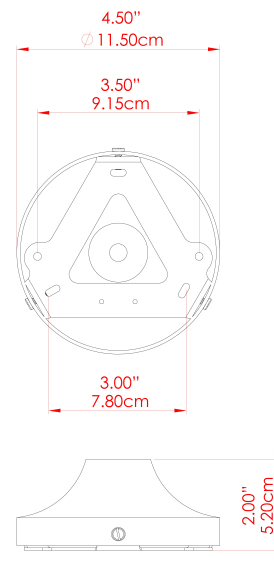

FIXING BRACKET: MLWB12