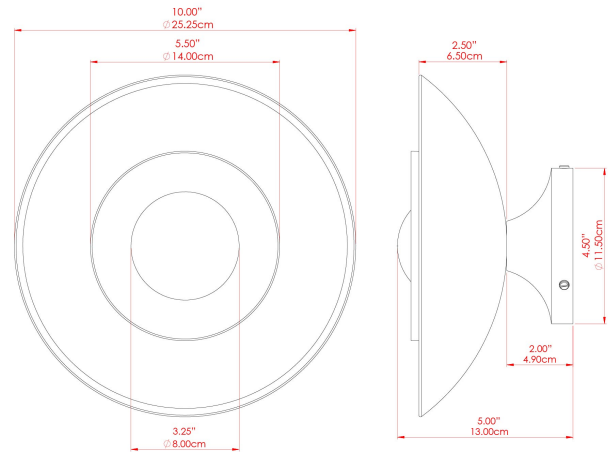

MARRAKESH Wall Light

MLWL448ANTSLVOP Antique Silver