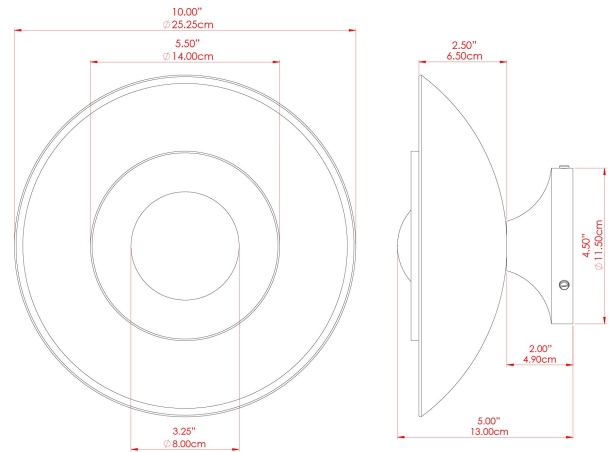

MARRAKESH Wall Light

MLWL448ANTBRSFR Antique Brass

MATERIAL	Brass
HEIGHT	15cm
WIDTH | DIAMETER	25cm
LENGTH | PROJECTION	15cm
WEIGHT	1.3 kg
LAMPHOLDER	G9
MAX WATTAGE	6.5W
VOLTAGE	220/240v
IP RATING	IP20
CLASS PROTECTION	Class I
SHADE	GL208
FLEX | BAR | CHAIN LENGTH	n/a
CABLE TYPE	- |