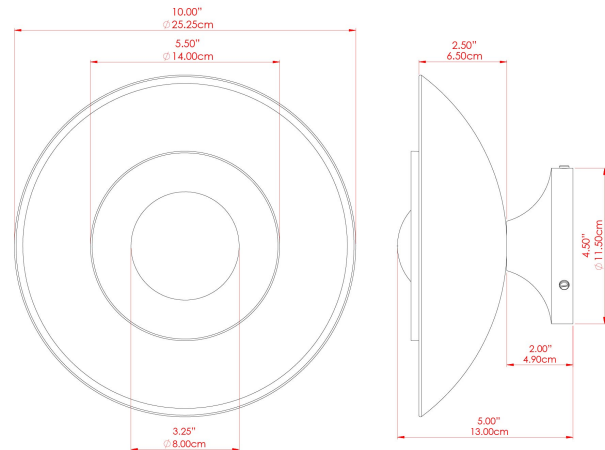

# MARRAKESH Wall Light

MLWL448PCMSBFH

MATERIAL	Brass
HEIGHT	15cm
WIDTH   DIAMETER	25cm
LENGTH   PROJECTION	15cm
WEIGHT	1.3 kg
LAMPHOLDER	G9
MAX WATTAGE	6.5W
VOLTAGE	220/240v
IP RATING	IP20
CLASS PROTECTION	Class I
SHADE	GL208
FLEX   BAR   CHAIN LENGTH	n/a
CABLE TYPE	-

# MARRAKESH Wall Light

MLWL448PCMSBOP

MATERIAL	Brass
HEIGHT	15cm
WIDTH   DIAMETER	25cm
LENGTH   PROJECTION	15cm
WEIGHT	1.3 kg
LAMPHOLDER	G9
MAX WATTAGE	6.5W
VOLTAGE	220/240v
IP RATING	IP20
CLASS PROTECTION	Class I
SHADE	GL192
FLEX   BAR   CHAIN LENGTH	n/a
CABLE TYPE	-

# MARRAKESH Wall Light

MLWL448SATBRSPCRGRCL Satin Brass

MATERIAL	Brass
HEIGHT	15cm
WIDTH   DIAMETER	25cm
LENGTH   PROJECTION	15cm
WEIGHT	1.3 kg
LAMPHOLDER	G9
MAX WATTAGE	6.5W
VOLTAGE	220/240v
IP RATING	IP20
CLASS PROTECTION	Class I
SHADE	GL196
FLEX   BAR   CHAIN LENGTH	n/a
CABLE TYPE	-