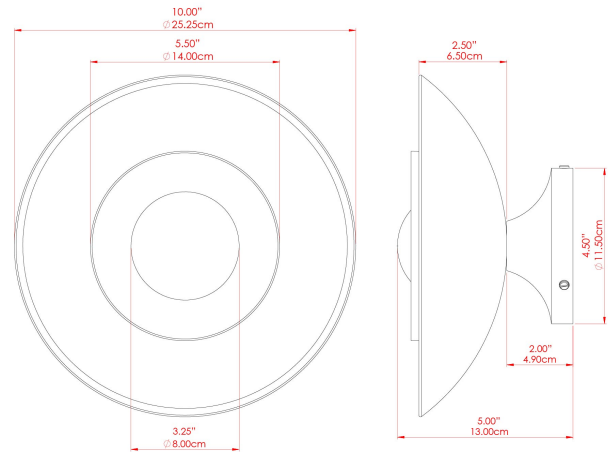

# MARRAKESH Wall Light

MLWL448SATBRSPCRGRCL Satin Brass

MATERIAL	Brass
HEIGHT	15cm
WIDTH   DIAMETER	25cm
LENGTH   PROJECTION	15cm
WEIGHT	1.3 kg
LAMPHOLDER	G9
MAX WATTAGE	6.5W
VOLTAGE	220/240v
IP RATING	IP20
CLASS PROTECTION	Class I
SHADE	GL196
FLEX   BAR   CHAIN LENGTH	n/a
CABLE TYPE	-

# MARRAKESH Wall Light

MLWL448SATBRSPCRGRFR Satin Brass

MATERIAL	Brass
HEIGHT	15cm
WIDTH   DIAMETER	25cm
LENGTH   PROJECTION	15cm
WEIGHT	1.3 kg
LAMPHOLDER	G9
MAX WATTAGE	6.5W
VOLTAGE	220/240v
IP RATING	IP20
CLASS PROTECTION	Class I
SHADE	GL208
FLEX   BAR   CHAIN LENGTH	n/a
CABLE TYPE	-

# MARRAKESH Wall Light

MLWL448SATBRSPCRGROP Satin Brass

MATERIAL	Brass
HEIGHT	15cm
WIDTH   DIAMETER	25cm
LENGTH   PROJECTION	15cm
WEIGHT	1.3 kg
LAMPHOLDER	G9
MAX WATTAGE	6.5W
VOLTAGE	220/240v
IP RATING	IP20
CLASS PROTECTION	Class I
SHADE	GL192
FLEX   BAR   CHAIN LENGTH	n/a
CABLE TYPE	-