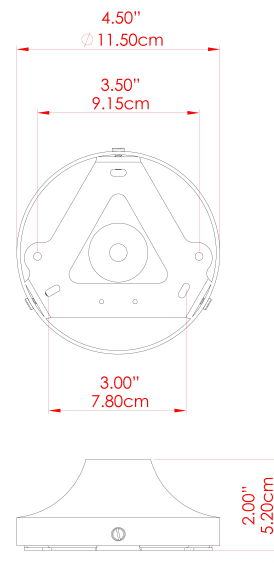

# MLWL448PCRGROP Racing Green

MATERIAL	Brass
HEIGHT	15cm
WIDTH   DIAMETER	25cm
LENGTH   PROJECTION	15cm
WEIGHT	1.3 kg
LAMPHOLDER	G9
MAX WATTAGE	6.5W
VOLTAGE	220/240v
IP RATING	IP20
CLASS PROTECTION	Class I
SHADE	GL192
FLEX   BAR   CHAIN LENGTH	n/a
CABLE TYPE	-

## FIXING BRACKET: MLWB12

MATERIAL	Brass
HEIGHT	15cm
WIDTH   DIAMETER	25cm
LENGTH   PROJECTION	15cm
WEIGHT	1.3 kg
LAMPHOLDER	G9
MAX WATTAGE	6.5W
VOLTAGE	220/240v
IP RATING	IP20
CLASS PROTECTION	Class I
SHADE	GL196
FLEX   BAR   CHAIN LENGTH	n/a
CABLE TYPE	-

# MARRAKESH Wall Light

MLWL448PCMSBFH

MATERIAL	Brass
HEIGHT	15cm
WIDTH   DIAMETER	25cm
LENGTH   PROJECTION	15cm
WEIGHT	1.3 kg
LAMPHOLDER	G9
MAX WATTAGE	6.5W
VOLTAGE	220/240v
IP RATING	IP20
CLASS PROTECTION	Class I
SHADE	GL208
FLEX   BAR   CHAIN LENGTH	n/a
CABLE TYPE	-

# MARRAKESH Wall Light

MLWL448PCMSBOP

MATERIAL	Brass
HEIGHT	15cm
WIDTH   DIAMETER	25cm
LENGTH   PROJECTION	15cm
WEIGHT	1.3 kg
LAMPHOLDER	G9
MAX WATTAGE	6.5W
VOLTAGE	220/240v
IP RATING	IP20
CLASS PROTECTION	Class I
SHADE	GL192
FLEX   BAR   CHAIN LENGTH	n/a
CABLE TYPE	-