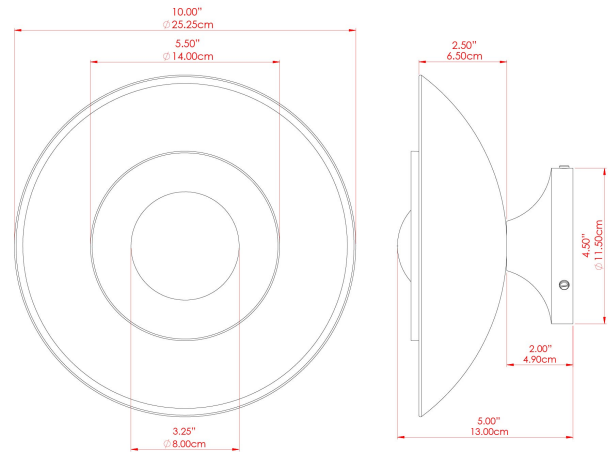

MARRAKESH Wall Light

MLWL448ANTSLVFR Antique Silver