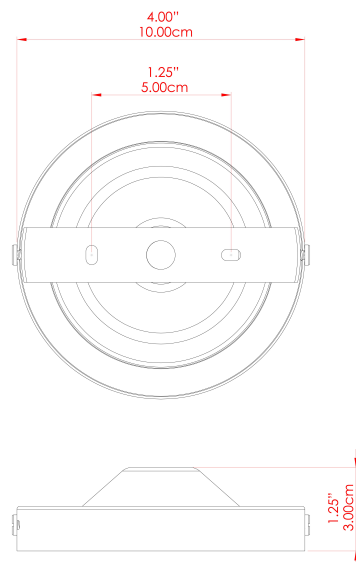

## MLCMWL022ANTBRS Antique Brass

MATERIAL	Brass   Ceramic
HEIGHT	10cm
WIDTH   DIAMETER	10.5cm
LENGTH   PROJECTION	19cm
WEIGHT	0.38 kg
LAMPHOLDER	G9
MAX WATTAGE	5W
VOLTAGE	220/240v
IP RATING	IP20
CLASS PROTECTION	Class I
SHADE	MLCS048
FLEX   BAR   CHAIN LENGTH	n/a
CABLE TYPE	-

# COCO Ceramic Wall Light

MLCMWL022ANTSLV Antique Silver

MATERIAL	Brass   Ceramic
HEIGHT	10cm
WIDTH   DIAMETER	10.5cm
LENGTH   PROJECTION	19cm
WEIGHT	0.38 kg
LAMPHOLDER	G9
MAX WATTAGE	6.5W
VOLTAGE	220/240v
IP RATING	IP20
CLASS PROTECTION	Class I
SHADE	MLCS048
FLEX   BAR   CHAIN LENGTH	n/a
CABLE TYPE	-

# COCO Ceramic Wall Light

MLCMWL022POLBRS Polished Brass

MATERIAL	Brass   Ceramic
HEIGHT	10cm
WIDTH   DIAMETER	10.5cm
LENGTH   PROJECTION	19cm
WEIGHT	0.38 kg
LAMPHOLDER	G9
MAX WATTAGE	6.5W
VOLTAGE	220/240v
IP RATING	IP20
CLASS PROTECTION	Class I
SHADE	MLCS048
FLEX   BAR   CHAIN LENGTH	n/a
CABLE TYPE	-

# COCO Ceramic Wall Light

MLCMWL022SATBRS Satin Brass

MATERIAL	Brass   Ceramic
HEIGHT	10cm
WIDTH   DIAMETER	10.5cm
LENGTH   PROJECTION	19cm
WEIGHT	0.38 kg
LAMPHOLDER	G9
MAX WATTAGE	6.5W
VOLTAGE	220/240v
IP RATING	IP20
CLASS PROTECTION	Class I
SHADE	MLCS048
FLEX   BAR   CHAIN LENGTH	n/a
CABLE TYPE	-