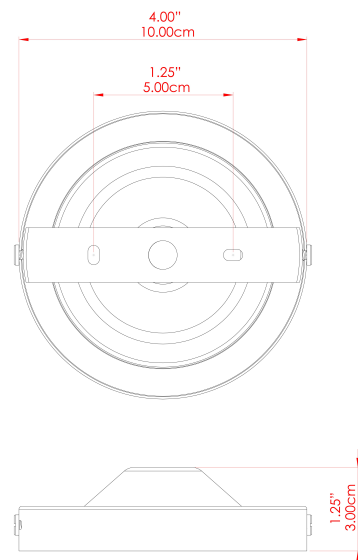

## MLCMWL022ANTBRS Antique Brass

MATERIAL	Brass   Ceramic
HEIGHT	10cm
WIDTH   DIAMETER	10.5cm
LENGTH   PROJECTION	19cm
WEIGHT	0.38 kg
LAMPHOLDER	G9
MAX WATTAGE	5W
VOLTAGE	220/240v
IP RATING	IP20
CLASS PROTECTION	Class I
SHADE	MLCS048
FLEX   BAR   CHAIN LENGTH	n/a
CABLE TYPE	-

# COCO Ceramic Wall Light

MLCMWL022ANTSLV Antique Silver

MATERIAL	Brass   Ceramic
HEIGHT	10cm
WIDTH   DIAMETER	10.5cm
LENGTH   PROJECTION	19cm
WEIGHT	0.38 kg
LAMPHOLDER	G9
MAX WATTAGE	6.5W
VOLTAGE	220/240v
IP RATING	IP20
CLASS PROTECTION	Class I
SHADE	MLCS048
FLEX   BAR   CHAIN LENGTH	n/a
CABLE TYPE	-

# COCO Ceramic Wall Light

MLCMWL022POLBRS Polished Brass

MATERIAL	Brass   Ceramic
HEIGHT	10cm
WIDTH   DIAMETER	10.5cm
LENGTH   PROJECTION	19cm
WEIGHT	0.38 kg
LAMPHOLDER	G9
MAX WATTAGE	6.5W
VOLTAGE	220/240v
IP RATING	IP20
CLASS PROTECTION	Class I
SHADE	MLCS048
FLEX   BAR   CHAIN LENGTH	n/a
CABLE TYPE	-

# COCO Ceramic Wall Light

MLCMWL022SATBRS Satin Brass

MATERIAL	Brass   Ceramic
HEIGHT	10cm
WIDTH   DIAMETER	10.5cm
LENGTH   PROJECTION	19cm
WEIGHT	0.38 kg
LAMPHOLDER	G9
MAX WATTAGE	6.5W
VOLTAGE	220/240v
IP RATING	IP20
CLASS PROTECTION	Class I
SHADE	MLCS048
FLEX   BAR   CHAIN LENGTH	n/a
CABLE TYPE	-