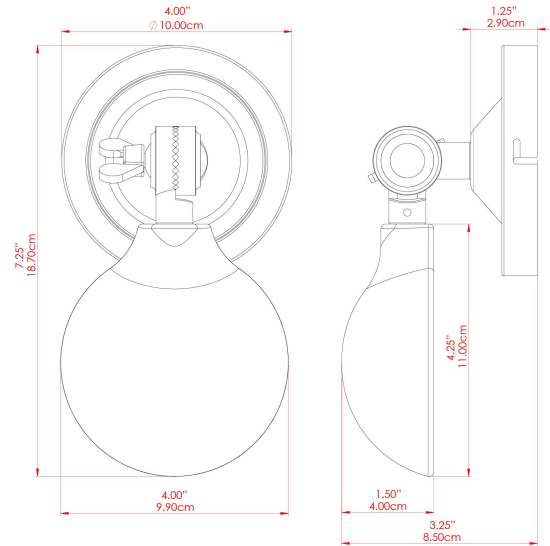

## MLCMWL022ANTBRS Antique Brass

MATERIAL	Brass   Ceramic
HEIGHT	10cm
WIDTH   DIAMETER	10.5cm
LENGTH   PROJECTION	19cm
WEIGHT	0.38 kg
LAMPHOLDER	G9
MAX WATTAGE	5W
VOLTAGE	220/240v
IP RATING	IP20
CLASS PROTECTION	Class I
SHADE	MLCS048
FLEX   BAR   CHAIN LENGTH	n/a
CABLE TYPE	-

# COCO Ceramic Wall Light

MLCMWL022ANTSLV Antique Silver

MATERIAL	Brass   Ceramic
HEIGHT	10cm
WIDTH   DIAMETER	10.5cm
LENGTH   PROJECTION	19cm
WEIGHT	0.38 kg
LAMPHOLDER	G9
MAX WATTAGE	6.5W
VOLTAGE	220/240v
IP RATING	IP20
CLASS PROTECTION	Class I
SHADE	MLCS048
FLEX   BAR   CHAIN LENGTH	n/a
CABLE TYPE	-

# COCO Ceramic Wall Light

MLCMWL022POLBRS Polished Brass

MATERIAL	Brass   Ceramic
HEIGHT	10cm
WIDTH   DIAMETER	10.5cm
LENGTH   PROJECTION	19cm
WEIGHT	0.38 kg
LAMPHOLDER	G9
MAX WATTAGE	6.5W
VOLTAGE	220/240v
IP RATING	IP20
CLASS PROTECTION	Class I
SHADE	MLCS048
FLEX   BAR   CHAIN LENGTH	n/a
CABLE TYPE	-

# COCO Ceramic Wall Light

MLCMWL022SATBRS Satin Brass

MATERIAL	Brass   Ceramic
HEIGHT	10cm
WIDTH   DIAMETER	10.5cm
LENGTH   PROJECTION	19cm
WEIGHT	0.38 kg
LAMPHOLDER	G9
MAX WATTAGE	6.5W
VOLTAGE	220/240v
IP RATING	IP20
CLASS PROTECTION	Class I
SHADE	MLCS048
FLEX   BAR   CHAIN LENGTH	n/a
CABLE TYPE	-