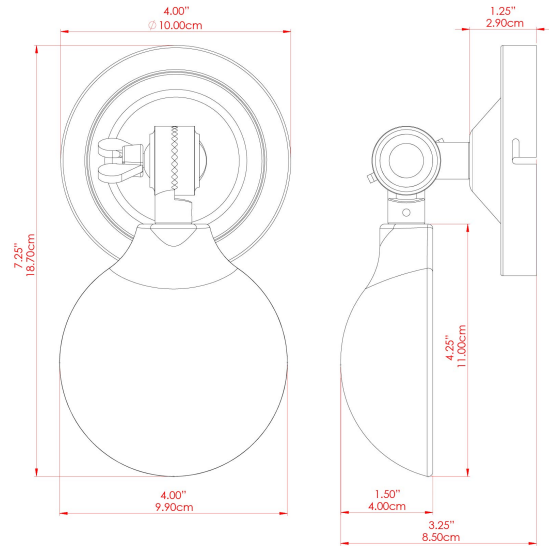

## MLCMWL022ANTBRS Antique Brass

MATERIAL	Brass   Ceramic
HEIGHT	10cm
WIDTH   DIAMETER	10.5cm
LENGTH   PROJECTION	19cm
WEIGHT	0.38 kg
LAMPHOLDER	G9
MAX WATTAGE	5W
VOLTAGE	220/240v
IP RATING	IP20
CLASS PROTECTION	Class I
SHADE	MLCS048
FLEX   BAR   CHAIN LENGTH	n/a
CABLE TYPE	-

# COCO Ceramic Wall Light

MLCMWL022ANTSLV Antique Silver

MATERIAL	Brass   Ceramic
HEIGHT	10cm
WIDTH   DIAMETER	10.5cm
LENGTH   PROJECTION	19cm
WEIGHT	0.38 kg
LAMPHOLDER	G9
MAX WATTAGE	6.5W
VOLTAGE	220/240v
IP RATING	IP20
CLASS PROTECTION	Class I
SHADE	MLCS048
FLEX   BAR   CHAIN LENGTH	n/a
CABLE TYPE	-

# COCO Ceramic Wall Light

MLCMWL022POLBRS Polished Brass

MATERIAL	Brass   Ceramic
HEIGHT	10cm
WIDTH   DIAMETER	10.5cm
LENGTH   PROJECTION	19cm
WEIGHT	0.38 kg
LAMPHOLDER	G9
MAX WATTAGE	6.5W
VOLTAGE	220/240v
IP RATING	IP20
CLASS PROTECTION	Class I
SHADE	MLCS048
FLEX   BAR   CHAIN LENGTH	n/a
CABLE TYPE	-

# COCO Ceramic Wall Light

MLCMWL022SATBRS Satin Brass

MATERIAL	Brass   Ceramic
HEIGHT	10cm
WIDTH   DIAMETER	10.5cm
LENGTH   PROJECTION	19cm
WEIGHT	0.38 kg
LAMPHOLDER	G9
MAX WATTAGE	6.5W
VOLTAGE	220/240v
IP RATING	IP20
CLASS PROTECTION	Class I
SHADE	MLCS048
FLEX   BAR   CHAIN LENGTH	n/a
CABLE TYPE	-