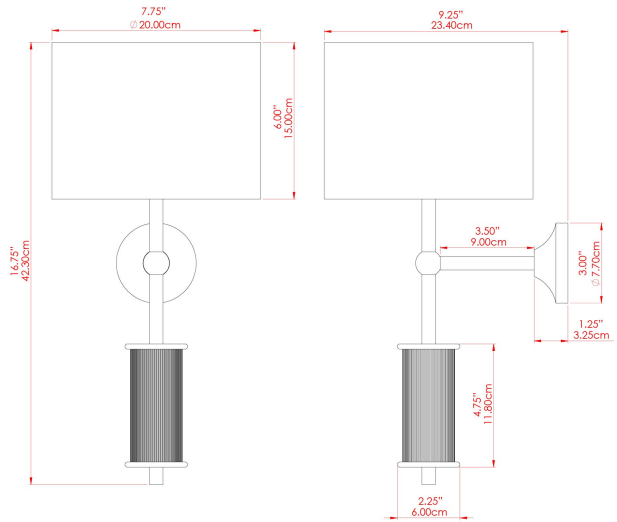

GOREY Wall Light

MLWL331ANTBRS Antique Brass

MATERIAL	Brass
HEIGHT	47cm
WIDTH DIAMETER	20cm
LENGTH PROJECTION	22cm
WEIGHT	0.7 kg
LAMPHOLDER	E27
MAX WATTAGE	40W
VOLTAGE	220/240v
IP RATING	IP20
CLASS PROTECTION	Class I
SHADE	MLFS002
FLEX BAR CHAIN LENGTH	n/a
CABLE TYPE	-

FIXING BRACKET: MLWB03 | Antique Brass

GOREY Wall Light

MLWL331ANTSLV Antique Silver

MATERIAL	Brass
HEIGHT	47cm
WIDTH DIAMETER	20cm
LENGTH PROJECTION	22cm
WEIGHT	0.7 kg
LAMPHOLDER	E27
MAX WATTAGE	40W
VOLTAGE	220/240v
IP RATING	IP20
CLASS PROTECTION	Class I
SHADE	MLFS002
FLEX BAR CHAIN LENGTH	n/a
CABLE TYPE	-

FIXING BRACKET: MLWB03 | Antique Silver

MATERIAL	Brass
HEIGHT	47cm
WIDTH DIAMETER	20cm
LENGTH PROJECTION	22cm
WEIGHT	0.7 kg
LAMPHOLDER	E27
MAX WATTAGE	40W
VOLTAGE	220/240v
IP RATING	IP20
CLASS PROTECTION	Class I
SHADE	MLFS002
FLEX BAR CHAIN LENGTH	n/a
CABLE TYPE	-

GOREY Wall Light

MLWL331POLBRS Polished Brass

MATERIAL	Brass
HEIGHT	47cm
WIDTH DIAMETER	20cm
LENGTH PROJECTION	22cm
WEIGHT	0.7 kg
LAMPHOLDER	E27
MAX WATTAGE	40W
VOLTAGE	220/240v
IP RATING	IP20
CLASS PROTECTION	Class I
SHADE	MLFS002
FLEX BAR CHAIN LENGTH	n/a
CABLE TYPE	-