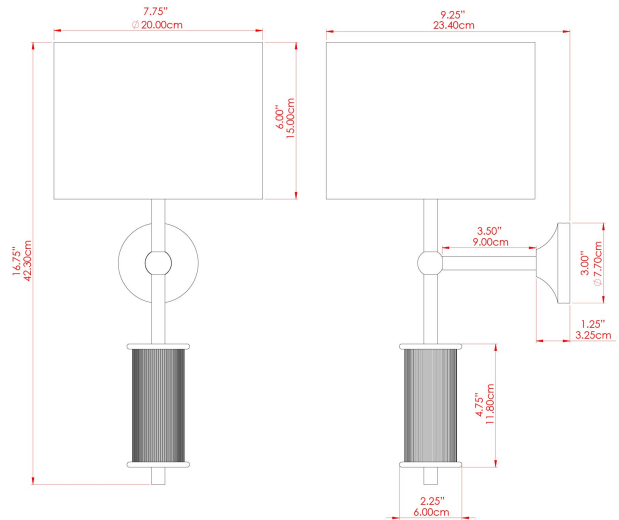

GOREY Wall Light

MLWL331ANTBRS Antique Brass

MATERIAL	Brass
HEIGHT	47cm
WIDTH DIAMETER	20cm
LENGTH PROJECTION	22cm
WEIGHT	0.7 kg
LAMPHOLDER	E27
MAX WATTAGE	40W
VOLTAGE	220/240v
IP RATING	IP20
CLASS PROTECTION	Class I
SHADE	MLFS002
FLEX BAR CHAIN LENGTH	n/a
CABLE TYPE	-

GOREY Wall Light

MLWL331POLBRS Polished Brass

MATERIAL	Brass
HEIGHT	47cm
WIDTH DIAMETER	20cm
LENGTH PROJECTION	22cm
WEIGHT	0.7 kg
LAMPHOLDER	E27
MAX WATTAGE	40W
VOLTAGE	220/240v
IP RATING	IP20
CLASS PROTECTION	Class I
SHADE	MLFS002
FLEX BAR CHAIN LENGTH	n/a
CABLE TYPE	-

FIXING BRACKET: MLWB03 | Polished Brass

GOREY Wall Light

MLWL331PCMBK Matt Black

MATERIAL	Brass
HEIGHT	47cm
WIDTH DIAMETER	20cm
LENGTH PROJECTION	22cm
WEIGHT	0.7 kg
LAMPHOLDER	E27
MAX WATTAGE	40W
VOLTAGE	220/240v
IP RATING	IP20
CLASS PROTECTION	Class I
SHADE	MLFS002
FLEX BAR CHAIN LENGTH	n/a
CABLE TYPE	-

MATERIAL	Brass
HEIGHT	47cm
WIDTH DIAMETER	20cm
LENGTH PROJECTION	22cm
WEIGHT	0.7 kg
LAMPHOLDER	E27
MAX WATTAGE	40W
VOLTAGE	220/240v
IP RATING	IP20
CLASS PROTECTION	Class I
SHADE	MLFS002
FLEX BAR CHAIN LENGTH	n/a
CABLE TYPE	-