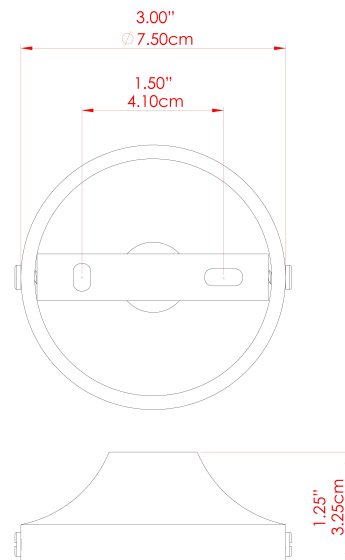

GOREY Wall Light

MLWL331POLBRS Polished Brass

MATERIAL	Brass
HEIGHT	47cm
WIDTH DIAMETER	20cm
LENGTH PROJECTION	22cm
WEIGHT	0.7 kg
LAMPHOLDER	E27
MAX WATTAGE	40W
VOLTAGE	220/240v
IP RATING	IP20
CLASS PROTECTION	Class I
SHADE	MLFS002
FLEX BAR CHAIN LENGTH	n/a
CABLE TYPE	-

FIXING BRACKET: MLWB03 | Polished Brass

GOREY Wall Light

MLWL331PCMBK Matt Black

MATERIAL	Brass
HEIGHT	47cm
WIDTH DIAMETER	20cm
LENGTH PROJECTION	22cm
WEIGHT	0.7 kg
LAMPHOLDER	E27
MAX WATTAGE	40W
VOLTAGE	220/240v
IP RATING	IP20
CLASS PROTECTION	Class I
SHADE	MLFS002
FLEX BAR CHAIN LENGTH	n/a
CABLE TYPE	-

MATERIAL	Brass
HEIGHT	47cm
WIDTH DIAMETER	20cm
LENGTH PROJECTION	22cm
WEIGHT	0.7 kg
LAMPHOLDER	E27
MAX WATTAGE	40W
VOLTAGE	220/240v
IP RATING	IP20
CLASS PROTECTION	Class I
SHADE	MLFS002
FLEX BAR CHAIN LENGTH	n/a
CABLE TYPE	-

FIXING BRACKET: MLWB03 | White

GOREY Wall Light

MLWL331SATBRS Satin Brass

MATERIAL	Brass
HEIGHT	47cm
WIDTH DIAMETER	20cm
LENGTH PROJECTION	22cm
WEIGHT	0.7 kg
LAMPHOLDER	E27
MAX WATTAGE	40W
VOLTAGE	220/240v
IP RATING	IP20
CLASS PROTECTION	Class I
SHADE	MLFS002
FLEX BAR CHAIN LENGTH	n/a
CABLE TYPE	-