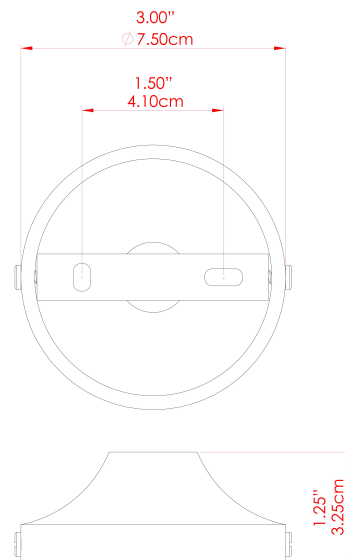

FIXING BRACKET: MLWB03 | Polished Brass