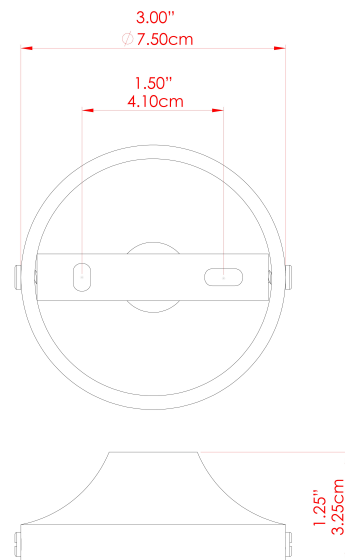

FIXING BRACKET: MLWB03 | Matt Black

WWW.MULLANLIGHTING.COM

Product Notes:

1) Bulbs not included. 2) Dimensions do not include bulbs. 3) All products are individually made-to-order and therefore may differ slightly within manufacturing tolerances. 4) Cable / chain can be shortened during installation. Longer cable / chain lengths available on request. 5) Additional colour finishes may be available on request. 6) Refer to our website for a full list of terms and conditions.