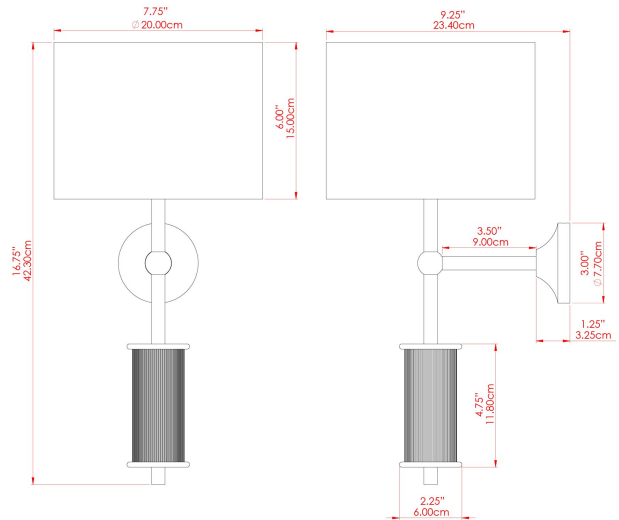

GOREY Wall Light

MLWL331POLBRS Polished Brass

MATERIAL	Brass
HEIGHT	47cm
WIDTH DIAMETER	20cm
LENGTH PROJECTION	22cm
WEIGHT	0.7 kg
LAMPHOLDER	E27
MAX WATTAGE	40W
VOLTAGE	220/240v
IP RATING	IP20
CLASS PROTECTION	Class I
SHADE	MLFS002
FLEX BAR CHAIN LENGTH	n/a
CABLE TYPE	-

FIXING BRACKET: MLWB03 | Polished Brass

GOREY Wall Light

MLWL331PCMBK Matt Black

MATERIAL	Brass
HEIGHT	47cm
WIDTH DIAMETER	20cm
LENGTH PROJECTION	22cm
WEIGHT	0.7 kg
LAMPHOLDER	E27
MAX WATTAGE	40W
VOLTAGE	220/240v
IP RATING	IP20
CLASS PROTECTION	Class I
SHADE	MLFS002
FLEX BAR CHAIN LENGTH	n/a
CABLE TYPE	-

MATERIAL	Brass
HEIGHT	47cm
WIDTH DIAMETER	20cm
LENGTH PROJECTION	22cm
WEIGHT	0.7 kg
LAMPHOLDER	E27
MAX WATTAGE	40W
VOLTAGE	220/240v
IP RATING	IP20
CLASS PROTECTION	Class I
SHADE	MLFS002
FLEX BAR CHAIN LENGTH	n/a
CABLE TYPE	-

FIXING BRACKET: MLWB03 | White

GOREY Wall Light

MLWL331SATBRS Satin Brass

MATERIAL	Brass
HEIGHT	47cm
WIDTH DIAMETER	20cm
LENGTH PROJECTION	22cm
WEIGHT	0.7 kg
LAMPHOLDER	E27
MAX WATTAGE	40W
VOLTAGE	220/240v
IP RATING	IP20
CLASS PROTECTION	Class I
SHADE	MLFS002
FLEX BAR CHAIN LENGTH	n/a
CABLE TYPE	-