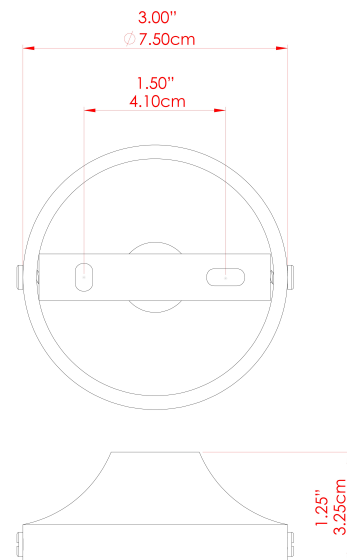

GOREY Wall Light

MLWL331ANTBRS Antique Brass

MATERIAL	Brass
HEIGHT	47cm
WIDTH DIAMETER	20cm
LENGTH PROJECTION	22cm
WEIGHT	0.7 kg
LAMPHOLDER	E27
MAX WATTAGE	40W
VOLTAGE	220/240v
IP RATING	IP20
CLASS PROTECTION	Class I
SHADE	MLFS002
FLEX BAR CHAIN LENGTH	n/a
CABLE TYPE	-

FIXING BRACKET: MLWB03 | Antique Brass

GOREY Wall Light

MLWL331ANTSLV Antique Silver

MATERIAL	Brass
HEIGHT	47cm
WIDTH DIAMETER	20cm
LENGTH PROJECTION	22cm
WEIGHT	0.7 kg
LAMPHOLDER	E27
MAX WATTAGE	40W
VOLTAGE	220/240v
IP RATING	IP20
CLASS PROTECTION	Class I
SHADE	MLFS002
FLEX BAR CHAIN LENGTH	n/a
CABLE TYPE	-

FIXING BRACKET: MLWB03 | Antique Silver

MATERIAL	Brass
HEIGHT	47cm
WIDTH DIAMETER	20cm
LENGTH PROJECTION	22cm
WEIGHT	0.7 kg
LAMPHOLDER	E27
MAX WATTAGE	40W
VOLTAGE	220/240v
IP RATING	IP20
CLASS PROTECTION	Class I
SHADE	MLFS002
FLEX BAR CHAIN LENGTH	n/a
CABLE TYPE	-

GOREY Wall Light

MLWL331POLBRS Polished Brass

MATERIAL	Brass
HEIGHT	47cm
WIDTH DIAMETER	20cm
LENGTH PROJECTION	22cm
WEIGHT	0.7 kg
LAMPHOLDER	E27
MAX WATTAGE	40W
VOLTAGE	220/240v
IP RATING	IP20
CLASS PROTECTION	Class I
SHADE	MLFS002
FLEX BAR CHAIN LENGTH	n/a
CABLE TYPE	-