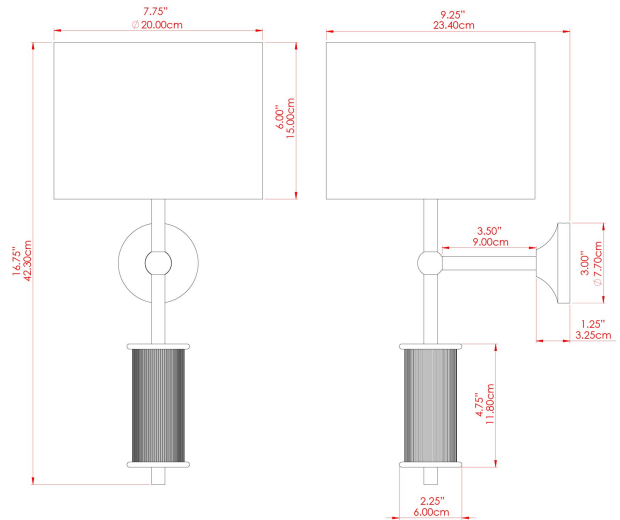

GOREY Wall Light

MLWL331POLBRS Polished Brass

MATERIAL	Brass
HEIGHT	47cm
WIDTH DIAMETER	20cm
LENGTH PROJECTION	22cm
WEIGHT	0.7 kg
LAMPHOLDER	E27
MAX WATTAGE	40W
VOLTAGE	220/240v
IP RATING	IP20
CLASS PROTECTION	Class I
SHADE	MLFS002
FLEX BAR CHAIN LENGTH	n/a
CABLE TYPE	-

FIXING BRACKET: MLWB03 | Polished Brass

GOREY Wall Light

MLWL331PCMBK Matt Black

MATERIAL	Brass
HEIGHT	47cm
WIDTH DIAMETER	20cm
LENGTH PROJECTION	22cm
WEIGHT	0.7 kg
LAMPHOLDER	E27
MAX WATTAGE	40W
VOLTAGE	220/240v
IP RATING	IP20
CLASS PROTECTION	Class I
SHADE	MLFS002
FLEX BAR CHAIN LENGTH	n/a
CABLE TYPE	-

MATERIAL	Brass
HEIGHT	47cm
WIDTH DIAMETER	20cm
LENGTH PROJECTION	22cm
WEIGHT	0.7 kg
LAMPHOLDER	E27
MAX WATTAGE	40W
VOLTAGE	220/240v
IP RATING	IP20
CLASS PROTECTION	Class I
SHADE	MLFS002
FLEX BAR CHAIN LENGTH	n/a
CABLE TYPE	-

FIXING BRACKET: MLWB03 | White

GOREY Wall Light

MLWL331SATBRS Satin Brass

MATERIAL	Brass
HEIGHT	47cm
WIDTH DIAMETER	20cm
LENGTH PROJECTION	22cm
WEIGHT	0.7 kg
LAMPHOLDER	E27
MAX WATTAGE	40W
VOLTAGE	220/240v
IP RATING	IP20
CLASS PROTECTION	Class I
SHADE	MLFS002
FLEX BAR CHAIN LENGTH	n/a
CABLE TYPE	-