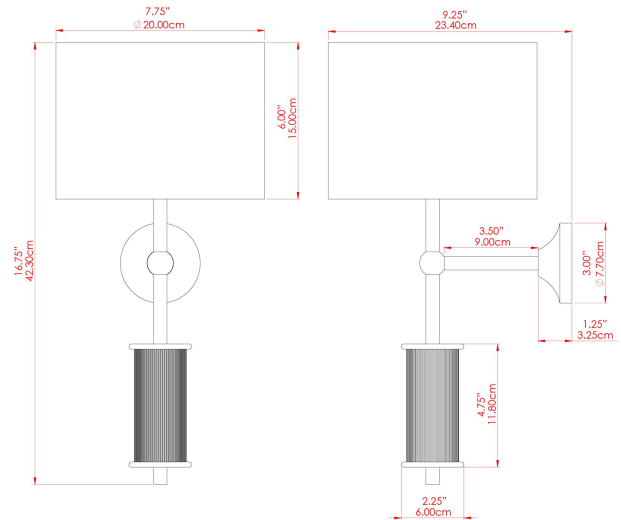

GOREY Wall Light

MLWL331ANTBRS Antique Brass

MATERIAL	Brass
HEIGHT	47cm
WIDTH DIAMETER	20cm
LENGTH PROJECTION	22cm
WEIGHT	0.7 kg
LAMPHOLDER	E27
MAX WATTAGE	40W
VOLTAGE	220/240v
IP RATING	IP20
CLASS PROTECTION	Class I
SHADE	MLFS002
FLEX BAR CHAIN LENGTH	n/a
CABLE TYPE	-

FIXING BRACKET: MLWB03 | Antique Brass

GOREY Wall Light

MLWL331ANTSLV Antique Silver

MATERIAL	Brass
HEIGHT	47cm
WIDTH DIAMETER	20cm
LENGTH PROJECTION	22cm
WEIGHT	0.7 kg
LAMPHOLDER	E27
MAX WATTAGE	40W
VOLTAGE	220/240v
IP RATING	IP20
CLASS PROTECTION	Class I
SHADE	MLFS002
FLEX BAR CHAIN LENGTH	n/a
CABLE TYPE	-

FIXING BRACKET: MLWB03 | Antique Silver

MATERIAL	Brass
HEIGHT	47cm
WIDTH DIAMETER	20cm
LENGTH PROJECTION	22cm
WEIGHT	0.7 kg
LAMPHOLDER	E27
MAX WATTAGE	40W
VOLTAGE	220/240v
IP RATING	IP20
CLASS PROTECTION	Class I
SHADE	MLFS002
FLEX BAR CHAIN LENGTH	n/a
CABLE TYPE	-

GOREY Wall Light

MLWL331POLBRS Polished Brass

MATERIAL	Brass
HEIGHT	47cm
WIDTH DIAMETER	20cm
LENGTH PROJECTION	22cm
WEIGHT	0.7 kg
LAMPHOLDER	E27
MAX WATTAGE	40W
VOLTAGE	220/240v
IP RATING	IP20
CLASS PROTECTION	Class I
SHADE	MLFS002
FLEX BAR CHAIN LENGTH	n/a
CABLE TYPE	-