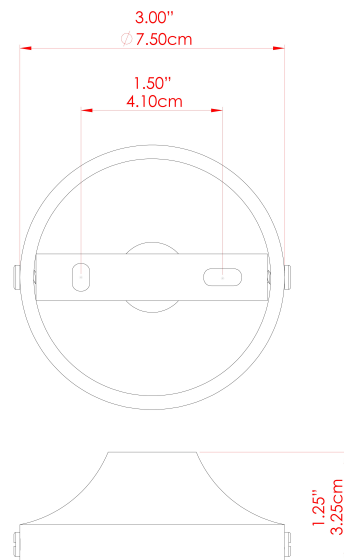

GOREY Wall Light

MLWL331ANTBRS Antique Brass

MATERIAL	Brass
HEIGHT	47cm
WIDTH DIAMETER	20cm
LENGTH PROJECTION	22cm
WEIGHT	0.7 kg
LAMPHOLDER	E27
MAX WATTAGE	40W
VOLTAGE	220/240v
IP RATING	IP20
CLASS PROTECTION	Class I
SHADE	MLFS002
FLEX BAR CHAIN LENGTH	n/a
CABLE TYPE	-

FIXING BRACKET: MLWB03 | Antique Brass

GOREY Wall Light

MLWL331ANTSLV Antique Silver

MATERIAL	Brass
HEIGHT	47cm
WIDTH DIAMETER	20cm
LENGTH PROJECTION	22cm
WEIGHT	0.7 kg
LAMPHOLDER	E27
MAX WATTAGE	40W
VOLTAGE	220/240v
IP RATING	IP20
CLASS PROTECTION	Class I
SHADE	MLFS002
FLEX BAR CHAIN LENGTH	n/a
CABLE TYPE	-

FIXING BRACKET: MLWB03 | Antique Silver

MATERIAL	Brass
HEIGHT	47cm
WIDTH DIAMETER	20cm
LENGTH PROJECTION	22cm
WEIGHT	0.7 kg
LAMPHOLDER	E27
MAX WATTAGE	40W
VOLTAGE	220/240v
IP RATING	IP20
CLASS PROTECTION	Class I
SHADE	MLFS002
FLEX BAR CHAIN LENGTH	n/a
CABLE TYPE	-

GOREY Wall Light

MLWL331POLBRS Polished Brass

MATERIAL	Brass
HEIGHT	47cm
WIDTH DIAMETER	20cm
LENGTH PROJECTION	22cm
WEIGHT	0.7 kg
LAMPHOLDER	E27
MAX WATTAGE	40W
VOLTAGE	220/240v
IP RATING	IP20
CLASS PROTECTION	Class I
SHADE	MLFS002
FLEX BAR CHAIN LENGTH	n/a
CABLE TYPE	-