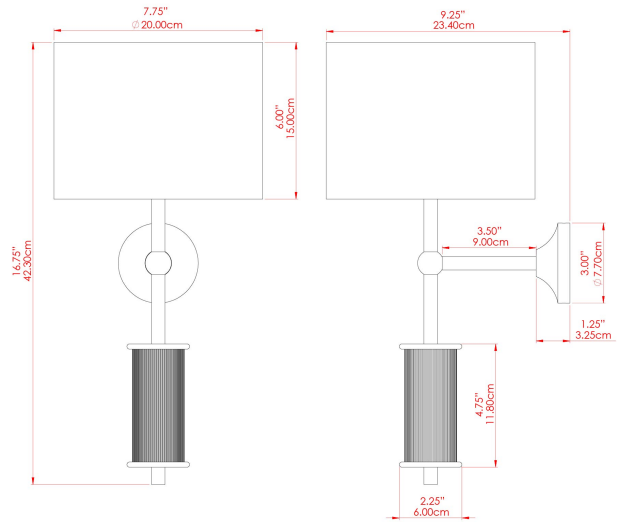

GOREY Wall Light

MLWL331ANTBRS Antique Brass

MATERIAL	Brass
HEIGHT	47cm
WIDTH DIAMETER	20cm
LENGTH PROJECTION	22cm
WEIGHT	0.7 kg
LAMPHOLDER	E27
MAX WATTAGE	40W
VOLTAGE	220/240v
IP RATING	IP20
CLASS PROTECTION	Class I
SHADE	MLFS002
FLEX BAR CHAIN LENGTH	n/a
CABLE TYPE	-

FIXING BRACKET: MLWB03 | Antique Brass

GOREY Wall Light

MLWL331ANTSLV Antique Silver

MATERIAL	Brass
HEIGHT	47cm
WIDTH DIAMETER	20cm
LENGTH PROJECTION	22cm
WEIGHT	0.7 kg
LAMPHOLDER	E27
MAX WATTAGE	40W
VOLTAGE	220/240v
IP RATING	IP20
CLASS PROTECTION	Class I
SHADE	MLFS002
FLEX BAR CHAIN LENGTH	n/a
CABLE TYPE	-

FIXING BRACKET: MLWB03 | Antique Silver

MATERIAL	Brass
HEIGHT	47cm
WIDTH DIAMETER	20cm
LENGTH PROJECTION	22cm
WEIGHT	0.7 kg
LAMPHOLDER	E27
MAX WATTAGE	40W
VOLTAGE	220/240v
IP RATING	IP20
CLASS PROTECTION	Class I
SHADE	MLFS002
FLEX BAR CHAIN LENGTH	n/a
CABLE TYPE	-

GOREY Wall Light

MLWL331POLBRS Polished Brass

MATERIAL	Brass
HEIGHT	47cm
WIDTH DIAMETER	20cm
LENGTH PROJECTION	22cm
WEIGHT	0.7 kg
LAMPHOLDER	E27
MAX WATTAGE	40W
VOLTAGE	220/240v
IP RATING	IP20
CLASS PROTECTION	Class I
SHADE	MLFS002
FLEX BAR CHAIN LENGTH	n/a
CABLE TYPE	-