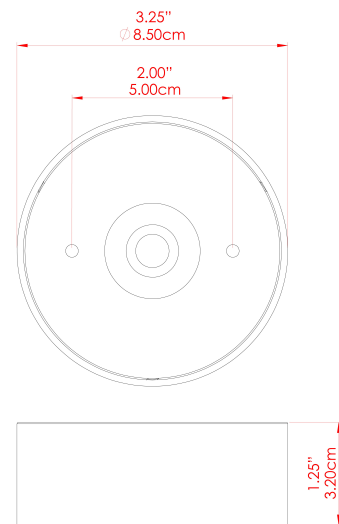

EVANSTON Ceiling Light

MLCF121PCMBK Matt Black

MATERIAL	Brass
HEIGHT	20cm
WIDTH DIAMETER	8.5cm
LENGTH PROJECTION	n/a
WEIGHT	0.8 kg
LAMPHOLDER	GU10
MAX WATTAGE	5W
VOLTAGE	220/240v
IP RATING	IP20
CLASS PROTECTION	Class I
SHADE	-
FLEX BAR CHAIN LENGTH	n/a
CABLE TYPE	MLCA009 Black PVC Flexible Cable 2 Core

FIXING BRACKET: MLWB13 | Matte Black

EVANSTON Ceiling Light

MLCF121ANTSLV Antique Silver

MATERIAL	Brass
HEIGHT	20cm
WIDTH DIAMETER	8.5cm
LENGTH PROJECTION	n/a
WEIGHT	0.8 kg
LAMPHOLDER	GU10
MAX WATTAGE	5W
VOLTAGE	220/240v
IP RATING	IP20
CLASS PROTECTION	Class I
SHADE	-
FLEX BAR CHAIN LENGTH	n/a
CABLE TYPE	MLCA009 Black PVC Flexible Cable 2 Core

FIXING BRACKET: MLWB13 | Antique Silver

EVANSTON Ceiling Light

MLCF121SATBRS Satin Brass

MATERIAL	Brass
HEIGHT	20cm
WIDTH DIAMETER	8.5cm
LENGTH PROJECTION	n/a
WEIGHT	0.8 kg
LAMPHOLDER	GU10
MAX WATTAGE	5W
VOLTAGE	220/240v
IP RATING	IP20
CLASS PROTECTION	Class I
SHADE	-
FLEX BAR CHAIN LENGTH	n/a
CABLE TYPE	MLCA009 Black PVC Flexible Cable 2 Core