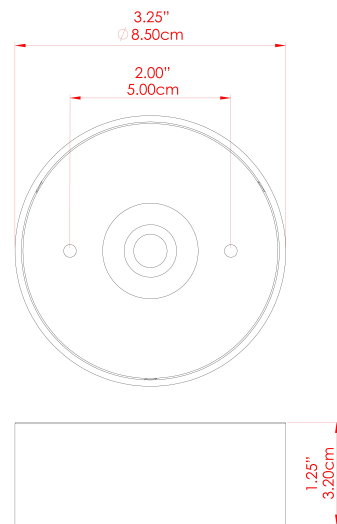

EVANSTON Ceiling Light

MLCF121PCMBK Matt Black

MATERIAL	Brass
HEIGHT	20cm
WIDTH DIAMETER	8.5cm
LENGTH PROJECTION	n/a
WEIGHT	0.8 kg
LAMPHOLDER	GU10
MAX WATTAGE	5W
VOLTAGE	220/240v
IP RATING	IP20
CLASS PROTECTION	Class I
SHADE	-
FLEX BAR CHAIN LENGTH	n/a
CABLE TYPE	MLCA009 Black PVC Flexible Cable 2 Core

FIXING BRACKET: MLWB13 | Matte Black

EVANSTON Ceiling Light

MLCF121ANTSLV Antique Silver

MATERIAL	Brass
HEIGHT	20cm
WIDTH DIAMETER	8.5cm
LENGTH PROJECTION	n/a
WEIGHT	0.8 kg
LAMPHOLDER	GU10
MAX WATTAGE	5W
VOLTAGE	220/240v
IP RATING	IP20
CLASS PROTECTION	Class I
SHADE	-
FLEX BAR CHAIN LENGTH	n/a
CABLE TYPE	MLCA009 Black PVC Flexible Cable 2 Core

FIXING BRACKET: MLWB13 | Antique Silver

EVANSTON Ceiling Light

MLCF121SATBRS Satin Brass

MATERIAL	Brass
HEIGHT	20cm
WIDTH DIAMETER	8.5cm
LENGTH PROJECTION	n/a
WEIGHT	0.8 kg
LAMPHOLDER	GU10
MAX WATTAGE	5W
VOLTAGE	220/240v
IP RATING	IP20
CLASS PROTECTION	Class I
SHADE	-
FLEX BAR CHAIN LENGTH	n/a
CABLE TYPE	MLCA009 Black PVC Flexible Cable 2 Core