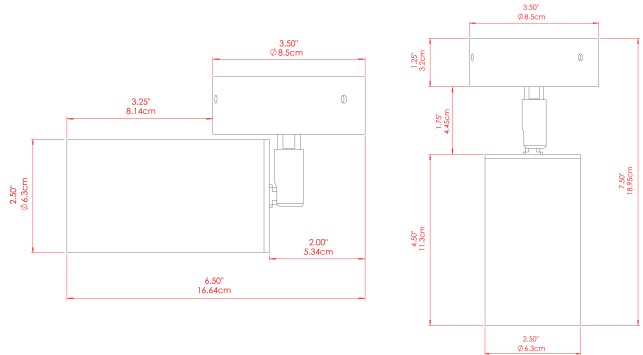

EVANSTON Ceiling Light

MLCF121PCMBK Matt Black

MATERIAL	Brass
HEIGHT	20cm
WIDTH DIAMETER	8.5cm
LENGTH PROJECTION	n/a
WEIGHT	0.8 kg
LAMPHOLDER	GU10
MAX WATTAGE	5W
VOLTAGE	220/240v
IP RATING	IP20
CLASS PROTECTION	Class I
SHADE	-
FLEX BAR CHAIN LENGTH	n/a
CABLE TYPE	MLCA009 Black PVC Flexible Cable 2 Core

FIXING BRACKET: MLWB13 | Matte Black

EVANSTON Ceiling Light

MLCF121ANTSLV Antique Silver

MATERIAL	Brass
HEIGHT	20cm
WIDTH DIAMETER	8.5cm
LENGTH PROJECTION	n/a
WEIGHT	0.8 kg
LAMPHOLDER	GU10
MAX WATTAGE	5W
VOLTAGE	220/240v
IP RATING	IP20
CLASS PROTECTION	Class I
SHADE	-
FLEX BAR CHAIN LENGTH	n/a
CABLE TYPE	MLCA009 Black PVC Flexible Cable 2 Core

FIXING BRACKET: MLWB13 | Antique Silver

EVANSTON Ceiling Light

MLCF121SATBRS Satin Brass

MATERIAL	Brass
HEIGHT	20cm
WIDTH DIAMETER	8.5cm
LENGTH PROJECTION	n/a
WEIGHT	0.8 kg
LAMPHOLDER	GU10
MAX WATTAGE	5W
VOLTAGE	220/240v
IP RATING	IP20
CLASS PROTECTION	Class I
SHADE	-
FLEX BAR CHAIN LENGTH	n/a
CABLE TYPE	MLCA009 Black PVC Flexible Cable 2 Core