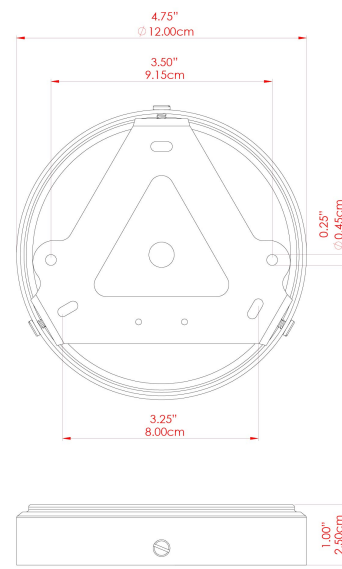

AVON 20CM Pendant

MLP465PCWTE White

MATERIAL	Brass
HEIGHT	12cm
WIDTH DIAMETER	20cm
LENGTH PROJECTION	n/a
WEIGHT	0.61 kg
LAMPHOLDER	E27
MAX WATTAGE	40W
VOLTAGE	220/240v
IP RATING	IP20
CLASS PROTECTION	Class I
SHADE	-
FLEX BAR CHAIN LENGTH	100cm
CABLE TYPE	MLCA028 Black Fabric Braided Cable 2 Core Round

FIXING BRACKET: MLROSE39 | White

MATERIAL	Brass
HEIGHT	12cm
WIDTH DIAMETER	20cm
LENGTH PROJECTION	n/a
WEIGHT	0.61 kg
LAMPHOLDER	E27
MAX WATTAGE	40W
VOLTAGE	220/240v
IP RATING	IP20
CLASS PROTECTION	Class I
SHADE	-
FLEX BAR CHAIN LENGTH	100cm
CABLE TYPE	MLCA028 Black Fabric Braided Cable 2 Core Round