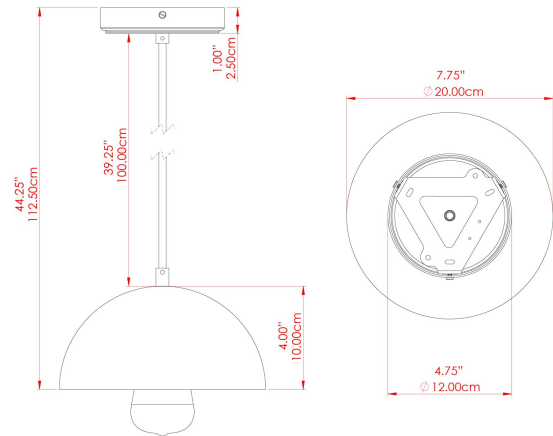

AVON 20CM Pendant

MLP465PCWTE White

MATERIAL	Brass
HEIGHT	12cm
WIDTH DIAMETER	20cm
LENGTH PROJECTION	n/a
WEIGHT	0.61 kg
LAMPHOLDER	E27
MAX WATTAGE	40W
VOLTAGE	220/240v
IP RATING	IP20
CLASS PROTECTION	Class I
SHADE	-
FLEX BAR CHAIN LENGTH	100cm
CABLE TYPE	MLCA028 Black Fabric Braided Cable 2 Core Round

FIXING BRACKET: MLROSE39 | White

MATERIAL	Brass
HEIGHT	12cm
WIDTH DIAMETER	20cm
LENGTH PROJECTION	n/a
WEIGHT	0.61 kg
LAMPHOLDER	E27
MAX WATTAGE	40W
VOLTAGE	220/240v
IP RATING	IP20
CLASS PROTECTION	Class I
SHADE	-
FLEX BAR CHAIN LENGTH	100cm
CABLE TYPE	MLCA028 Black Fabric Braided Cable 2 Core Round