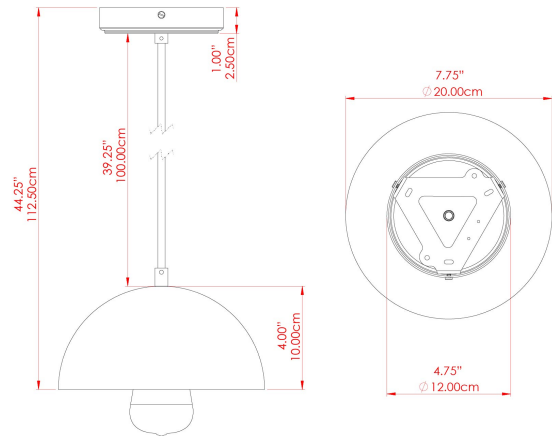

AVON 20CM Pendant

MLP465PCWTE White

MATERIAL	Brass
HEIGHT	12cm
WIDTH DIAMETER	20cm
LENGTH PROJECTION	n/a
WEIGHT	0.61 kg
LAMPHOLDER	E27
MAX WATTAGE	40W
VOLTAGE	220/240v
IP RATING	IP20
CLASS PROTECTION	Class I
SHADE	-
FLEX BAR CHAIN LENGTH	100cm
CABLE TYPE	MLCA028 Black Fabric Braided Cable 2 Core Round

FIXING BRACKET: MLROSE39 | White

MATERIAL	Brass
HEIGHT	12cm
WIDTH DIAMETER	20cm
LENGTH PROJECTION	n/a
WEIGHT	0.61 kg
LAMPHOLDER	E27
MAX WATTAGE	40W
VOLTAGE	220/240v
IP RATING	IP20
CLASS PROTECTION	Class I
SHADE	-
FLEX BAR CHAIN LENGTH	100cm
CABLE TYPE	MLCA028 Black Fabric Braided Cable 2 Core Round