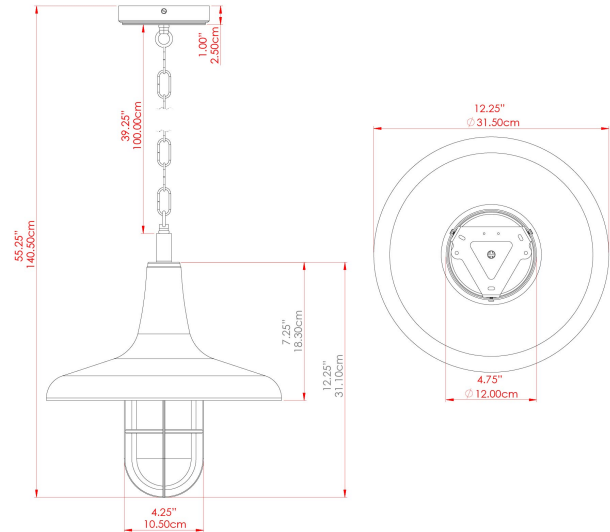

MATERIAL	Brass Glass
HEIGHT	35cm
WIDTH DIAMETER	31.5cm
LENGTH PROJECTION	n/a
WEIGHT	2.4 kg
LAMPHOLDER	E27
MAX WATTAGE	40W
VOLTAGE	220/240v
IP RATING	IP65
CLASS PROTECTION	Class II
SHADE	GL148
FLEX BAR CHAIN LENGTH	100cm
CABLE TYPE	MLOCA001 Brown Fabric Braided Outdoor Rubber Cable 2 Core Round

MATERIAL	Brass Glass
HEIGHT	35cm
WIDTH DIAMETER	31.5cm
LENGTH PROJECTION	n/a
WEIGHT	2.4 kg
LAMPHOLDER	E27
MAX WATTAGE	40W
VOLTAGE	220/240v
IP RATING	IP65
CLASS PROTECTION	Class II
SHADE	GL147
FLEX BAR CHAIN LENGTH	100cm
CABLE TYPE	MLOCA002 Black Fabric Braided Outdoor Rubber Cable 2 Core Round

FIXING BRACKET: MLROSE39 | Antique Silver

MATERIAL	Brass Glass
HEIGHT	35cm
WIDTH DIAMETER	31.5cm
LENGTH PROJECTION	n/a
WEIGHT	2.4 kg
LAMPHOLDER	E27
MAX WATTAGE	40W
VOLTAGE	220/240v
IP RATING	IP65
CLASS PROTECTION	Class II
SHADE	GL144
FLEX BAR CHAIN LENGTH	100cm
CABLE TYPE	MLOCA002 Black Fabric Braided Outdoor Rubber Cable 2 Core Round

MATERIAL	Brass Glass
HEIGHT	35cm
WIDTH DIAMETER	31.5cm
LENGTH PROJECTION	n/a
WEIGHT	2.4 kg
LAMPHOLDER	E27
MAX WATTAGE	40W
VOLTAGE	220/240v
IP RATING	IP65
CLASS PROTECTION	Class II
SHADE	GL148
FLEX BAR CHAIN LENGTH	100cm
CABLE TYPE	MLOCA002 Black Fabric Braided Outdoor Rubber Cable 2 Core Round