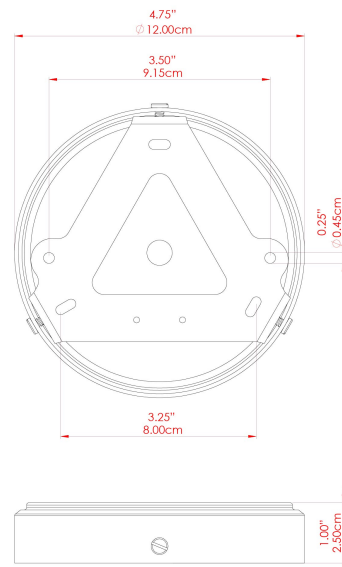

MATERIAL	Brass Glass
HEIGHT	35cm
WIDTH DIAMETER	31.5cm
LENGTH PROJECTION	n/a
WEIGHT	2.4 kg
LAMPHOLDER	E27
MAX WATTAGE	40W
VOLTAGE	220/240v
IP RATING	IP65
CLASS PROTECTION	Class II
SHADE	GL147
FLEX BAR CHAIN LENGTH	100cm
CABLE TYPE	MLOCA001 Brown Fabric Braided Outdoor Rubber Cable 2 Core Round

MATERIAL	Brass Glass
HEIGHT	35cm
WIDTH DIAMETER	31.5cm
LENGTH PROJECTION	n/a
WEIGHT	2.4 kg
LAMPHOLDER	E27
MAX WATTAGE	40W
VOLTAGE	220/240v
IP RATING	IP65
CLASS PROTECTION	Class II
SHADE	GL148
FLEX BAR CHAIN LENGTH	100cm
CABLE TYPE	MLOCA001 Brown Fabric Braided Outdoor Rubber Cable 2 Core Round

MATERIAL	Brass Glass
HEIGHT	35cm
WIDTH DIAMETER	31.5cm
LENGTH PROJECTION	n/a
WEIGHT	2.4 kg
LAMPHOLDER	E27
MAX WATTAGE	40W
VOLTAGE	220/240v
IP RATING	IP65
CLASS PROTECTION	Class II
SHADE	GL147
FLEX BAR CHAIN LENGTH	100cm
CABLE TYPE	MLOCA002 Black Fabric Braided Outdoor Rubber Cable 2 Core Round

FIXING BRACKET: MLROSE39 | Antique Silver

MATERIAL	Brass Glass
HEIGHT	35cm
WIDTH DIAMETER	31.5cm
LENGTH PROJECTION	n/a
WEIGHT	2.4 kg
LAMPHOLDER	E27
MAX WATTAGE	40W
VOLTAGE	220/240v
IP RATING	IP65
CLASS PROTECTION	Class II
SHADE	GL144
FLEX BAR CHAIN LENGTH	100cm
CABLE TYPE	MLOCA002 Black Fabric Braided Outdoor Rubber Cable 2 Core Round