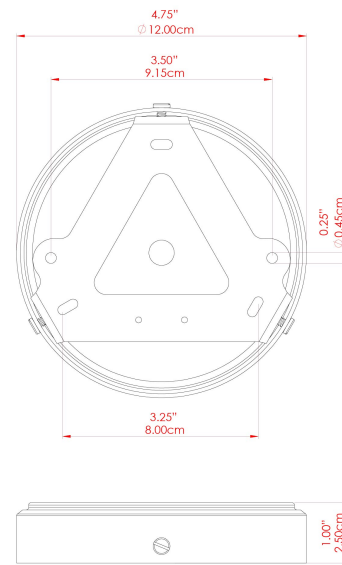

FIXING BRACKET: MLROSE39 | Satin Brass

Product Notes:
1) Bulbs not included. 2) Dimensions do not include bulbs. 3) All products are individually made-to-order and therefore may differ slightly within manufacturing tolerances. 4) Cable / chain can be shortened during installation. Longer cable / chain lengths available on request. 5) Additional colour finishes may be available on request. 6) Refer to our website for a full list of terms and conditions.