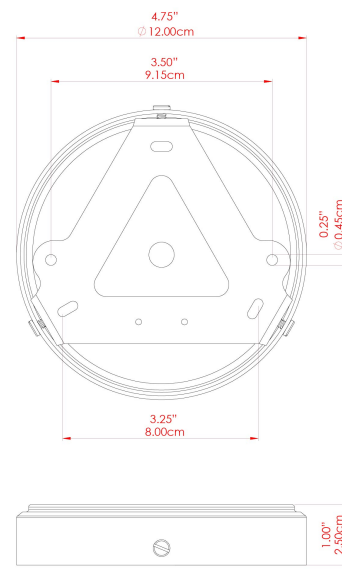

MATERIAL	Brass | Glass
HEIGHT	35cm
WIDTH | DIAMETER	31.5cm
LENGTH | PROJECTION	n/a
WEIGHT	2.4 kg
LAMPHOLDER	E27
MAX WATTAGE	40W
VOLTAGE	220/240v
IP RATING	IP65
CLASS PROTECTION	Class II
SHADE	GL148
FLEX | BAR | CHAIN LENGTH	100cm
CABLE TYPE	MLOCA002 | Black Fabric Braided Outdoor Rubber Cable | 2 Core Round

FIXING BRACKET: MLROSE39 | Antique Silver