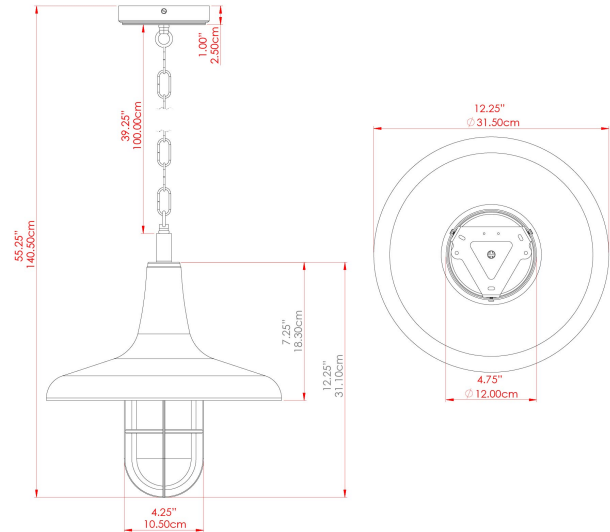

MATERIAL	Brass | Glass
HEIGHT	35cm
WIDTH | DIAMETER	31.5cm
LENGTH | PROJECTION	n/a
WEIGHT	2.4 kg
LAMPHOLDER	E27
MAX WATTAGE	40W
VOLTAGE	220/240v
IP RATING	IP65
CLASS PROTECTION	Class II
SHADE	GL144
FLEX | BAR | CHAIN LENGTH	100cm
CABLE TYPE	MLOCA002 | Black Fabric Braided Outdoor Rubber Cable | 2 Core Round

FIXING BRACKET: MLROSE39 | Antique Brass