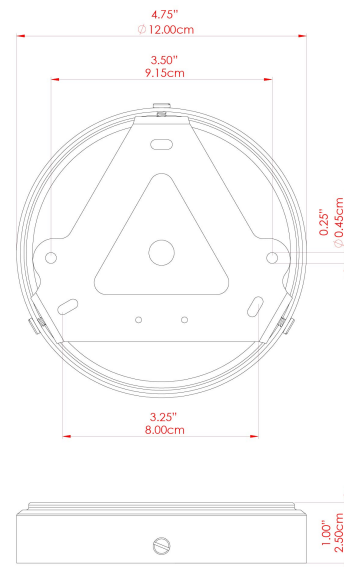

MATERIAL	Brass | Glass
HEIGHT	35cm
WIDTH | DIAMETER	31.5cm
LENGTH | PROJECTION	n/a
WEIGHT	2.4 kg
LAMPHOLDER	E27
MAX WATTAGE	40W
VOLTAGE	220/240v
IP RATING	IP65
CLASS PROTECTION	Class II
SHADE	GL147
FLEX | BAR | CHAIN LENGTH	100cm
CABLE TYPE	MLOCA002 | Black Fabric Braided Outdoor Rubber Cable | 2 Core Round

FIXING BRACKET: MLROSE39 | Antique Brass