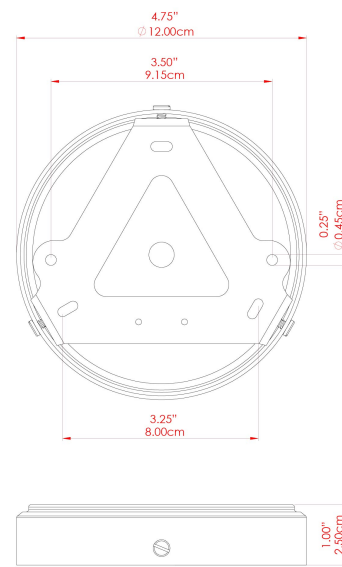

FIXING BRACKET: MLROSE39 | Polished Brass

Product Notes:
1) Bulbs not included. 2) Dimensions do not include bulbs. 3) All products are individually made-to-order and therefore may differ slightly within manufacturing tolerances. 4) Cable / chain can be shortened during installation. Longer cable / chain lengths available on request. 5) Additional colour finishes may be available on request. 6) Refer to our website for a full list of terms and conditions.