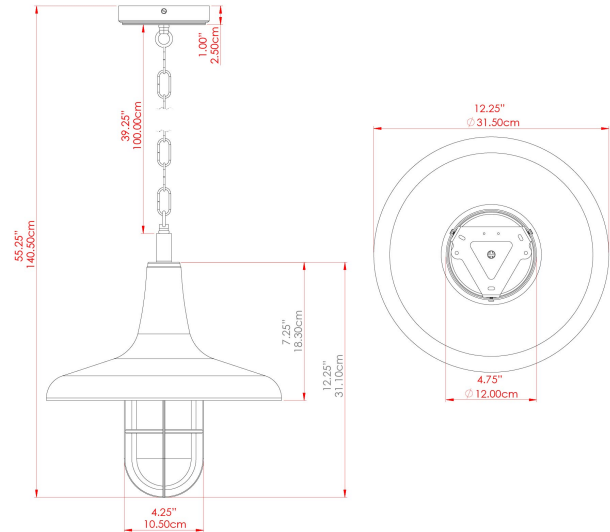

MATERIAL	Brass Glass
HEIGHT	35cm
WIDTH DIAMETER	31.5cm
LENGTH PROJECTION	n/a
WEIGHT	2.4 kg
LAMPHOLDER	E27
MAX WATTAGE	40W
VOLTAGE	220/240v
IP RATING	IP65
CLASS PROTECTION	Class II
SHADE	GL148
FLEX BAR CHAIN LENGTH	100cm
CABLE TYPE	MLOCA002 Black Fabric Braided Outdoor Rubber Cable 2 Core Round

FIXING BRACKET: MLROSE39 | Polished Brass

MATERIAL	Brass Glass
HEIGHT	35cm
WIDTH DIAMETER	31.5cm
LENGTH PROJECTION	n/a
WEIGHT	2.4 kg
LAMPHOLDER	E27
MAX WATTAGE	40W
VOLTAGE	220/240v
IP RATING	IP65
CLASS PROTECTION	Class II
SHADE	GL147
FLEX BAR CHAIN LENGTH	100cm
CABLE TYPE	MLOCA002 Black Fabric Braided Outdoor Rubber Cable 2 Core Round

FIXING BRACKET: MLROSE39 | Satin Brass

MATERIAL	Brass Glass
HEIGHT	35cm
WIDTH DIAMETER	31.5cm
LENGTH PROJECTION	n/a
WEIGHT	2.4 kg
LAMPHOLDER	E27
MAX WATTAGE	40W
VOLTAGE	220/240v
IP RATING	IP65
CLASS PROTECTION	Class II
SHADE	GL144
FLEX BAR CHAIN LENGTH	100cm
CABLE TYPE	MLOCA002 Black Fabric Braided Outdoor Rubber Cable 2 Core Round