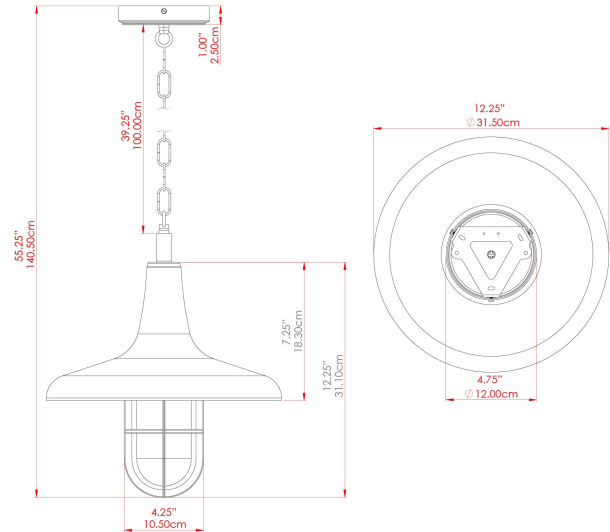

MATERIAL	Brass Glass
HEIGHT	35cm
WIDTH DIAMETER	31.5cm
LENGTH PROJECTION	n/a
WEIGHT	2.4 kg
LAMPHOLDER	E27
MAX WATTAGE	40W
VOLTAGE	220/240v
IP RATING	IP65
CLASS PROTECTION	Class II
SHADE	GL147
FLEX BAR CHAIN LENGTH	100cm
CABLE TYPE	MLOCA001 Brown Fabric Braided Outdoor Rubber Cable 2 Core Round

MATERIAL	Brass Glass
HEIGHT	35cm
WIDTH DIAMETER	31.5cm
LENGTH PROJECTION	n/a
WEIGHT	2.4 kg
LAMPHOLDER	E27
MAX WATTAGE	40W
VOLTAGE	220/240v
IP RATING	IP65
CLASS PROTECTION	Class II
SHADE	GL148
FLEX BAR CHAIN LENGTH	100cm
CABLE TYPE	MLOCA001 Brown Fabric Braided Outdoor Rubber Cable 2 Core Round

MATERIAL	Brass Glass
HEIGHT	35cm
WIDTH DIAMETER	31.5cm
LENGTH PROJECTION	n/a
WEIGHT	2.4 kg
LAMPHOLDER	E27
MAX WATTAGE	40W
VOLTAGE	220/240v
IP RATING	IP65
CLASS PROTECTION	Class II
SHADE	GL147
FLEX BAR CHAIN LENGTH	100cm
CABLE TYPE	MLOCA002 Black Fabric Braided Outdoor Rubber Cable 2 Core Round

FIXING BRACKET: MLROSE39 | Antique Silver

MATERIAL	Brass Glass
HEIGHT	35cm
WIDTH DIAMETER	31.5cm
LENGTH PROJECTION	n/a
WEIGHT	2.4 kg
LAMPHOLDER	E27
MAX WATTAGE	40W
VOLTAGE	220/240v
IP RATING	IP65
CLASS PROTECTION	Class II
SHADE	GL144
FLEX BAR CHAIN LENGTH	100cm
CABLE TYPE	MLOCA002 Black Fabric Braided Outdoor Rubber Cable 2 Core Round