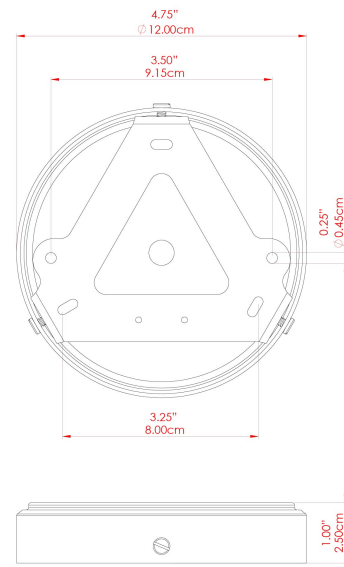

FIXING BRACKET: MLROSE39 | Satin Brass