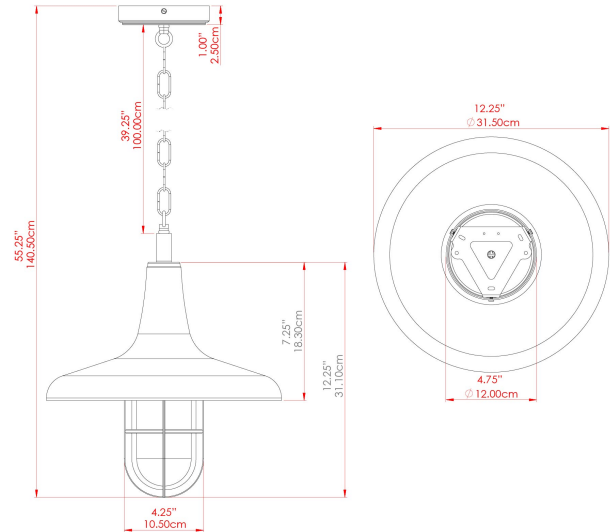

MATERIAL	Brass Glass
HEIGHT	35cm
WIDTH DIAMETER	31.5cm
LENGTH PROJECTION	n/a
WEIGHT	2.4 kg
LAMPHOLDER	E27
MAX WATTAGE	40W
VOLTAGE	220/240v
IP RATING	IP65
CLASS PROTECTION	Class II
SHADE	GL147
FLEX BAR CHAIN LENGTH	100cm
CABLE TYPE	MLOCA001 Brown Fabric Braided Outdoor Rubber Cable 2 Core Round

FIXING BRACKET: MLROSE39 | Antique Brass

MATERIAL	Brass Glass
HEIGHT	35cm
WIDTH DIAMETER	31.5cm
LENGTH PROJECTION	n/a
WEIGHT	2.4 kg
LAMPHOLDER	E27
MAX WATTAGE	40W
VOLTAGE	220/240v
IP RATING	IP65
CLASS PROTECTION	Class II
SHADE	GL144
FLEX BAR CHAIN LENGTH	100cm
CABLE TYPE	MLOCA001 Brown Fabric Braided Outdoor Rubber Cable 2 Core Round

MATERIAL	Brass Glass
HEIGHT	35cm
WIDTH DIAMETER	31.5cm
LENGTH PROJECTION	n/a
WEIGHT	2.4 kg
LAMPHOLDER	E27
MAX WATTAGE	40W
VOLTAGE	220/240v
IP RATING	IP65
CLASS PROTECTION	Class II
SHADE	GL148
FLEX BAR CHAIN LENGTH	100cm
CABLE TYPE	MLOCA001 Brown Fabric Braided Outdoor Rubber Cable 2 Core Round

MATERIAL	Brass Glass
HEIGHT	35cm
WIDTH DIAMETER	31.5cm
LENGTH PROJECTION	n/a
WEIGHT	2.4 kg
LAMPHOLDER	E27
MAX WATTAGE	40W
VOLTAGE	220/240v
IP RATING	IP65
CLASS PROTECTION	Class II
SHADE	GL147
FLEX BAR CHAIN LENGTH	100cm
CABLE TYPE	MLOCA002 Black Fabric Braided Outdoor Rubber Cable 2 Core Round