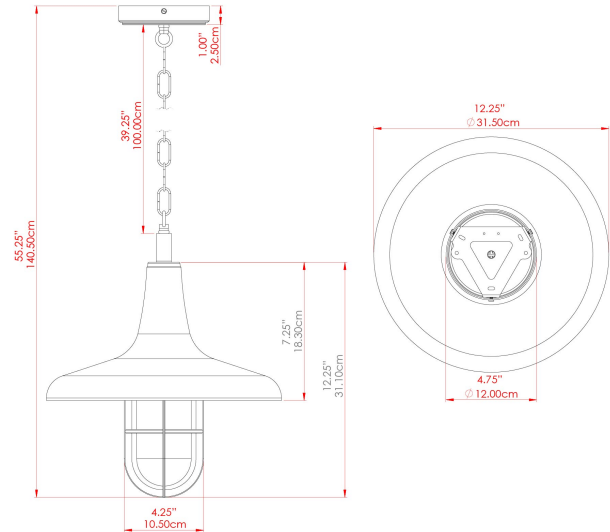

MATERIAL	Brass | Glass
HEIGHT	35cm
WIDTH | DIAMETER	31.5cm
LENGTH | PROJECTION	n/a
WEIGHT	2.4 kg
LAMPHOLDER	E27
MAX WATTAGE	40W
VOLTAGE	220/240v
IP RATING	IP65
CLASS PROTECTION	Class II
SHADE	GL148
FLEX | BAR | CHAIN LENGTH	100cm
CABLE TYPE	MLOCA002 | Black Fabric Braided Outdoor Rubber Cable | 2 Core Round

Product Notes:
1) Bulbs not included. 2) Dimensions do not include bulbs. 3) All products are individually made-to-order and therefore may differ slightly within manufacturing tolerances. 4) Cable / chain can be shortened during installation. Longer cable / chain lengths available on request. 5) Additional colour finishes may be available on request. 6) Refer to our website for a full list of terms and conditions.