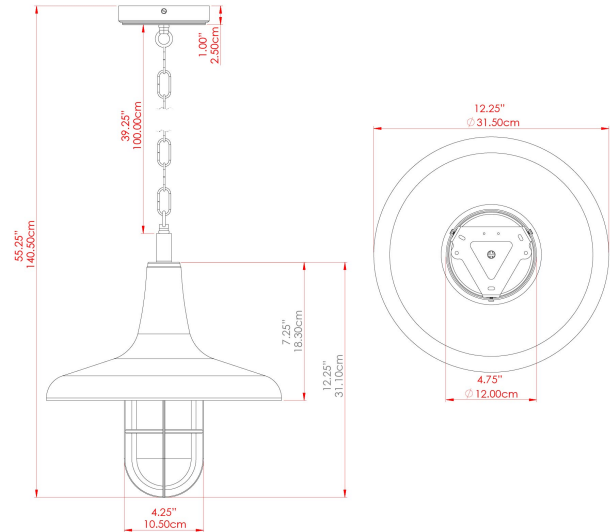

MATERIAL	Brass | Glass
HEIGHT	35cm
WIDTH | DIAMETER	31.5cm
LENGTH | PROJECTION	n/a
WEIGHT	2.4 kg
LAMPHOLDER	E27
MAX WATTAGE	40W
VOLTAGE	220/240v
IP RATING	IP65
CLASS PROTECTION	Class II
SHADE	GL144
FLEX | BAR | CHAIN LENGTH	100cm
CABLE TYPE	MLOCA002 | Black Fabric Braided Outdoor Rubber Cable | 2 Core Round