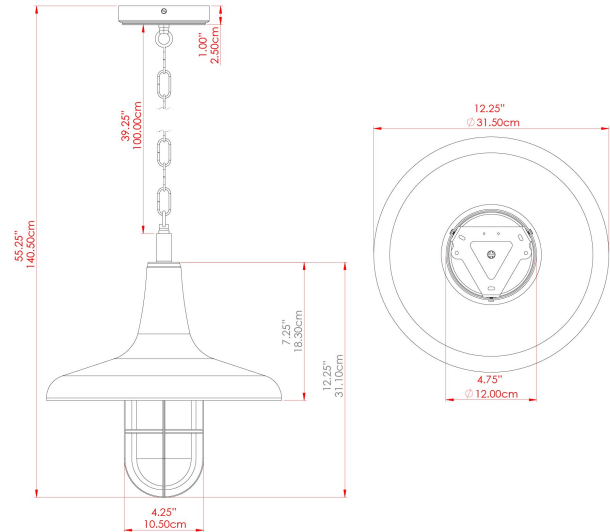

MATERIAL	Brass | Glass
HEIGHT	35cm
WIDTH | DIAMETER	31.5cm
LENGTH | PROJECTION	n/a
WEIGHT	2.4 kg
LAMPHOLDER	E27
MAX WATTAGE	40W
VOLTAGE	220/240v
IP RATING	IP65
CLASS PROTECTION	Class II
SHADE	GL147
FLEX | BAR | CHAIN LENGTH	100cm
CABLE TYPE	MLOCA002 | Black Fabric Braided Outdoor Rubber Cable | 2 Core Round

FIXING BRACKET: MLROSE39 | Polished Brass