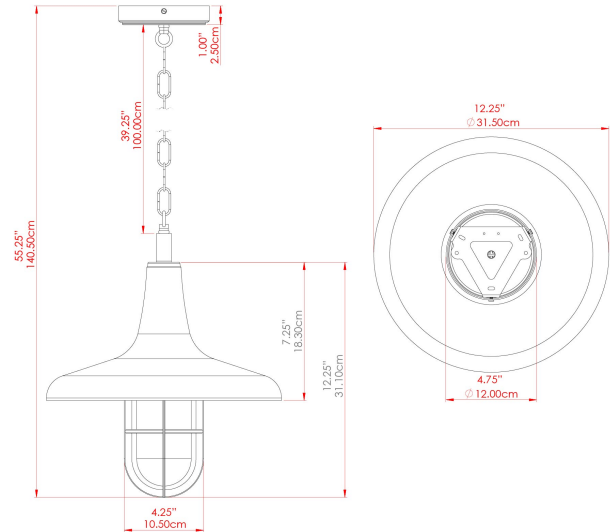

MATERIAL	Brass Glass
HEIGHT	35cm
WIDTH DIAMETER	31.5cm
LENGTH PROJECTION	n/a
WEIGHT	2.4 kg
LAMPHOLDER	E27
MAX WATTAGE	40W
VOLTAGE	220/240v
IP RATING	IP65
CLASS PROTECTION	Class II
SHADE	GL147
FLEX BAR CHAIN LENGTH	100cm
CABLE TYPE	MLOCA001 Brown Fabric Braided Outdoor Rubber Cable 2 Core Round

MATERIAL	Brass Glass
HEIGHT	35cm
WIDTH DIAMETER	31.5cm
LENGTH PROJECTION	n/a
WEIGHT	2.4 kg
LAMPHOLDER	E27
MAX WATTAGE	40W
VOLTAGE	220/240v
IP RATING	IP65
CLASS PROTECTION	Class II
SHADE	GL148
FLEX BAR CHAIN LENGTH	100cm
CABLE TYPE	MLOCA002 Black Fabric Braided Outdoor Rubber Cable 2 Core Round

FIXING BRACKET: MLROSE39 | Polished Brass

MATERIAL	Brass Glass
HEIGHT	35cm
WIDTH DIAMETER	31.5cm
LENGTH PROJECTION	n/a
WEIGHT	2.4 kg
LAMPHOLDER	E27
MAX WATTAGE	40W
VOLTAGE	220/240v
IP RATING	IP65
CLASS PROTECTION	Class II
SHADE	GL147
FLEX BAR CHAIN LENGTH	100cm
CABLE TYPE	MLOCA002 Black Fabric Braided Outdoor Rubber Cable 2 Core Round

FIXING BRACKET: MLROSE39 | Satin Brass

MATERIAL	Brass Glass
HEIGHT	35cm
WIDTH DIAMETER	31.5cm
LENGTH PROJECTION	n/a
WEIGHT	2.4 kg
LAMPHOLDER	E27
MAX WATTAGE	40W
VOLTAGE	220/240v
IP RATING	IP65
CLASS PROTECTION	Class II
SHADE	GL144
FLEX BAR CHAIN LENGTH	100cm
CABLE TYPE	MLOCA002 Black Fabric Braided Outdoor Rubber Cable 2 Core Round