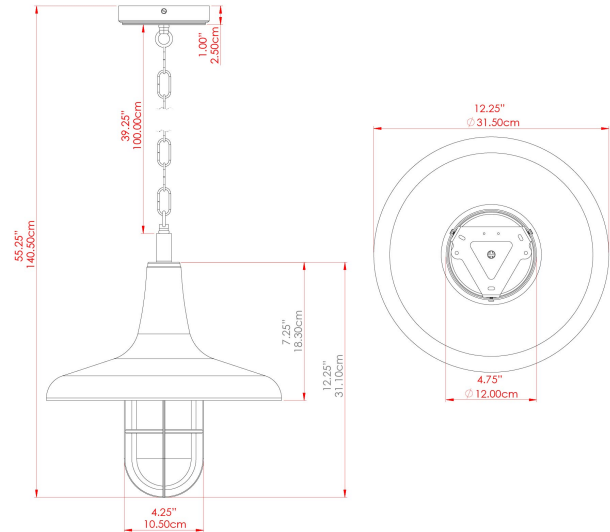

MATERIAL	Brass | Glass
HEIGHT	35cm
WIDTH | DIAMETER	31.5cm
LENGTH | PROJECTION	n/a
WEIGHT	2.4 kg
LAMPHOLDER	E27
MAX WATTAGE	40W
VOLTAGE	220/240v
IP RATING	IP65
CLASS PROTECTION	Class II
SHADE	GL147
FLEX | BAR | CHAIN LENGTH	100cm
CABLE TYPE	MLOCA002 | Black Fabric Braided Outdoor Rubber Cable | 2 Core Round

Product Notes:
1) Bulbs not included. 2) Dimensions do not include bulbs. 3) All products are individually made-to-order and therefore may differ slightly within manufacturing tolerances. 4) Cable / chain can be shortened during installation. Longer cable / chain lengths available on request. 5) Additional colour finishes may be available on request. 6) Refer to our website for a full list of terms and conditions.