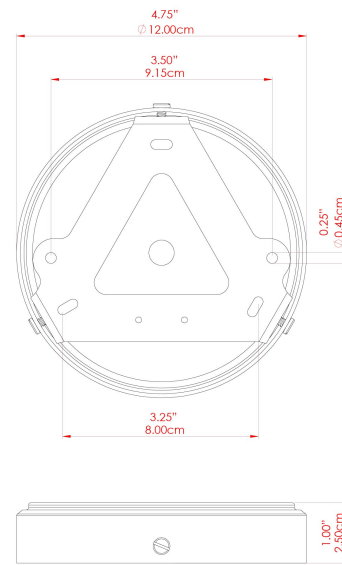

MATERIAL	Brass | Glass
HEIGHT	35cm
WIDTH | DIAMETER	31.5cm
LENGTH | PROJECTION	n/a
WEIGHT	2.4 kg
LAMPHOLDER	E27
MAX WATTAGE	40W
VOLTAGE	220/240v
IP RATING	IP65
CLASS PROTECTION	Class II
SHADE	GL148
FLEX | BAR | CHAIN LENGTH	100cm
CABLE TYPE	MLOCA002 | Black Fabric Braided Outdoor Rubber Cable | 2 Core Round

FIXING BRACKET: MLROSE39 | Antique Brass