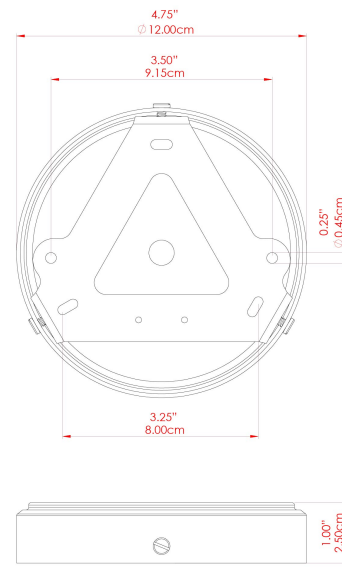

FIXING BRACKET: MLROSE39 | Polished Brass