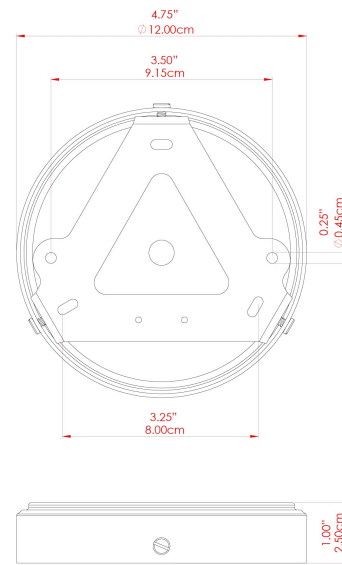

FIXING BRACKET: MLROSE39 | Polished Brass