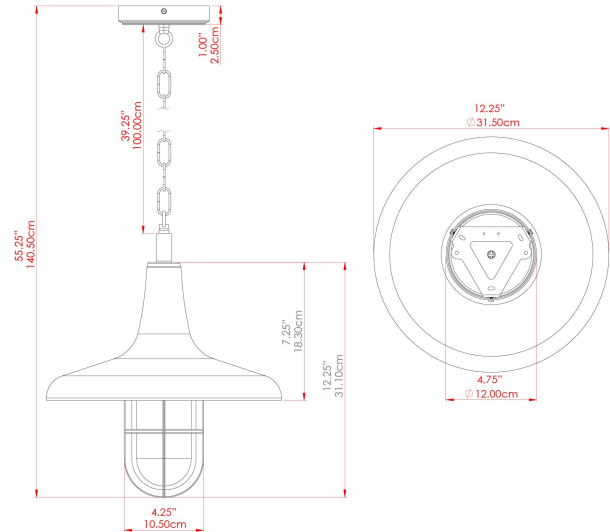

MATERIAL	Brass Glass
HEIGHT	35cm
WIDTH DIAMETER	31.5cm
LENGTH PROJECTION	n/a
WEIGHT	2.4 kg
LAMPHOLDER	E27
MAX WATTAGE	40W
VOLTAGE	220/240v
IP RATING	IP65
CLASS PROTECTION	Class II
SHADE	GL147
FLEX BAR CHAIN LENGTH	100cm
CABLE TYPE	MLOCA001 Brown Fabric Braided Outdoor Rubber Cable 2 Core Round

FIXING BRACKET: MLROSE39 | Polished Brass

MATERIAL	Brass Glass
HEIGHT	35cm
WIDTH DIAMETER	31.5cm
LENGTH PROJECTION	n/a
WEIGHT	2.4 kg
LAMPHOLDER	E27
MAX WATTAGE	40W
VOLTAGE	220/240v
IP RATING	IP65
CLASS PROTECTION	Class II
SHADE	GL144
FLEX BAR CHAIN LENGTH	100cm
CABLE TYPE	MLOCA002 Black Fabric Braided Outdoor Rubber Cable 2 Core Round

MATERIAL	Brass Glass
HEIGHT	35cm
WIDTH DIAMETER	31.5cm
LENGTH PROJECTION	n/a
WEIGHT	2.4 kg
LAMPHOLDER	E27
MAX WATTAGE	40W
VOLTAGE	220/240v
IP RATING	IP65
CLASS PROTECTION	Class II
SHADE	GL148
FLEX BAR CHAIN LENGTH	100cm
CABLE TYPE	MLOCA002 Black Fabric Braided Outdoor Rubber Cable 2 Core Round

FIXING BRACKET: MLROSE39 | Polished Brass

MATERIAL	Brass Glass
HEIGHT	35cm
WIDTH DIAMETER	31.5cm
LENGTH PROJECTION	n/a
WEIGHT	2.4 kg
LAMPHOLDER	E27
MAX WATTAGE	40W
VOLTAGE	220/240v
IP RATING	IP65
CLASS PROTECTION	Class II
SHADE	GL147
FLEX BAR CHAIN LENGTH	100cm
CABLE TYPE	MLOCA002 Black Fabric Braided Outdoor Rubber Cable 2 Core Round