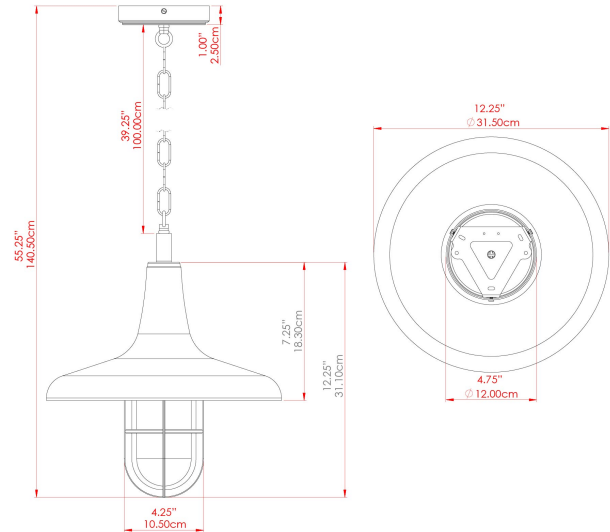

MATERIAL	Brass Glass
HEIGHT	35cm
WIDTH DIAMETER	31.5cm
LENGTH PROJECTION	n/a
WEIGHT	2.4 kg
LAMPHOLDER	E27
MAX WATTAGE	40W
VOLTAGE	220/240v
IP RATING	IP65
CLASS PROTECTION	Class II
SHADE	GL147
FLEX BAR CHAIN LENGTH	100cm
CABLE TYPE	MLOCA001 Brown Fabric Braided Outdoor Rubber Cable 2 Core Round

MATERIAL	Brass Glass
HEIGHT	35cm
WIDTH DIAMETER	31.5cm
LENGTH PROJECTION	n/a
WEIGHT	2.4 kg
LAMPHOLDER	E27
MAX WATTAGE	40W
VOLTAGE	220/240v
IP RATING	IP65
CLASS PROTECTION	Class II
SHADE	GL147
FLEX BAR CHAIN LENGTH	100cm
CABLE TYPE	MLOCA002 Black Fabric Braided Outdoor Rubber Cable 2 Core Round

FIXING BRACKET: MLROSE39 | Polished Brass

MATERIAL	Brass Glass
HEIGHT	35cm
WIDTH DIAMETER	31.5cm
LENGTH PROJECTION	n/a
WEIGHT	2.4 kg
LAMPHOLDER	E27
MAX WATTAGE	40W
VOLTAGE	220/240v
IP RATING	IP65
CLASS PROTECTION	Class II
SHADE	GL144
FLEX BAR CHAIN LENGTH	100cm
CABLE TYPE	MLOCA002 Black Fabric Braided Outdoor Rubber Cable 2 Core Round

MATERIAL	Brass Glass
HEIGHT	35cm
WIDTH DIAMETER	31.5cm
LENGTH PROJECTION	n/a
WEIGHT	2.4 kg
LAMPHOLDER	E27
MAX WATTAGE	40W
VOLTAGE	220/240v
IP RATING	IP65
CLASS PROTECTION	Class II
SHADE	GL148
FLEX BAR CHAIN LENGTH	100cm
CABLE TYPE	MLOCA002 Black Fabric Braided Outdoor Rubber Cable 2 Core Round