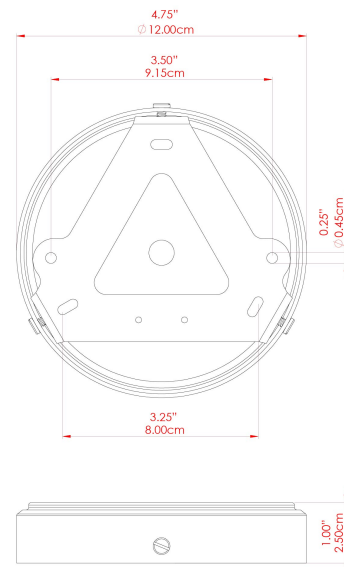

MATERIAL	Brass Glass
HEIGHT	35cm
WIDTH DIAMETER	31.5cm
LENGTH PROJECTION	n/a
WEIGHT	2.4 kg
LAMPHOLDER	E27
MAX WATTAGE	40W
VOLTAGE	220/240v
IP RATING	IP65
CLASS PROTECTION	Class II
SHADE	GL147
FLEX BAR CHAIN LENGTH	100cm
CABLE TYPE	MLOCA001 Brown Fabric Braided Outdoor Rubber Cable 2 Core Round

FIXING BRACKET: MLROSE39 | Antique Brass

MATERIAL	Brass Glass
HEIGHT	35cm
WIDTH DIAMETER	31.5cm
LENGTH PROJECTION	n/a
WEIGHT	2.4 kg
LAMPHOLDER	E27
MAX WATTAGE	40W
VOLTAGE	220/240v
IP RATING	IP65
CLASS PROTECTION	Class II
SHADE	GL144
FLEX BAR CHAIN LENGTH	100cm
CABLE TYPE	MLOCA001 Brown Fabric Braided Outdoor Rubber Cable 2 Core Round

MATERIAL	Brass Glass
HEIGHT	35cm
WIDTH DIAMETER	31.5cm
LENGTH PROJECTION	n/a
WEIGHT	2.4 kg
LAMPHOLDER	E27
MAX WATTAGE	40W
VOLTAGE	220/240v
IP RATING	IP65
CLASS PROTECTION	Class II
SHADE	GL148
FLEX BAR CHAIN LENGTH	100cm
CABLE TYPE	MLOCA001 Brown Fabric Braided Outdoor Rubber Cable 2 Core Round

MATERIAL	Brass Glass
HEIGHT	35cm
WIDTH DIAMETER	31.5cm
LENGTH PROJECTION	n/a
WEIGHT	2.4 kg
LAMPHOLDER	E27
MAX WATTAGE	40W
VOLTAGE	220/240v
IP RATING	IP65
CLASS PROTECTION	Class II
SHADE	GL147
FLEX BAR CHAIN LENGTH	100cm
CABLE TYPE	MLOCA002 Black Fabric Braided Outdoor Rubber Cable 2 Core Round