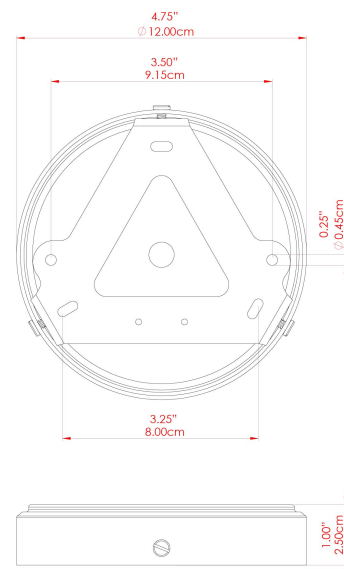

MATERIAL	Brass | Glass
HEIGHT	35cm
WIDTH | DIAMETER	31.5cm
LENGTH | PROJECTION	n/a
WEIGHT	2.4 kg
LAMPHOLDER	E27
MAX WATTAGE	40W
VOLTAGE	220/240v
IP RATING	IP65
CLASS PROTECTION	Class II
SHADE	GL144
FLEX | BAR | CHAIN LENGTH	100cm
CABLE TYPE	MLOCA002 | Black Fabric Braided Outdoor Rubber Cable | 2 Core Round

FIXING BRACKET: MLROSE39 | Antique Silver