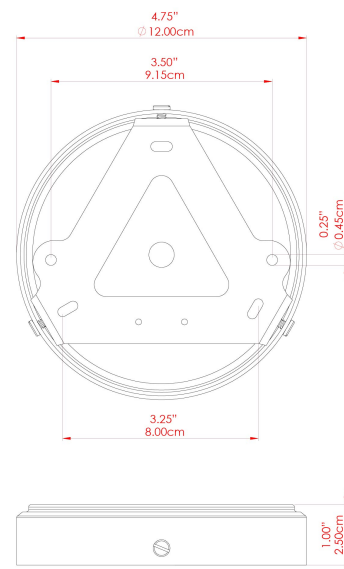

MATERIAL	Brass | Glass
HEIGHT	35cm
WIDTH | DIAMETER	31.5cm
LENGTH | PROJECTION	n/a
WEIGHT	2.4 kg
LAMPHOLDER	E27
MAX WATTAGE	40W
VOLTAGE	220/240v
IP RATING	IP65
CLASS PROTECTION	Class II
SHADE	GL148
FLEX | BAR | CHAIN LENGTH	100cm
CABLE TYPE	MLOCA001 | Brown Fabric Braided Outdoor Rubber Cable | 2 Core Round

FIXING BRACKET: MLROSE39 | Antique Brass