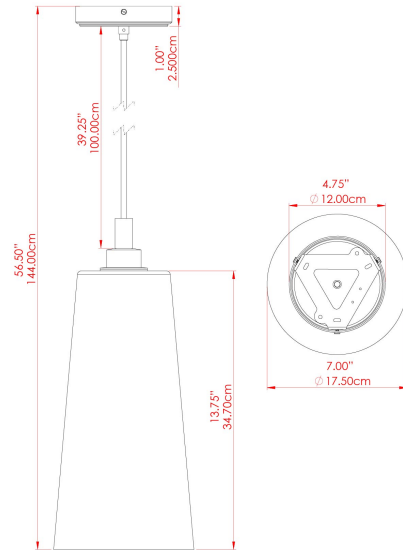

MATERIAL	Brass | Glass
HEIGHT	41cm
WIDTH | DIAMETER	17.5cm
LENGTH | PROJECTION	n/a
WEIGHT	2.1 kg
LAMPHOLDER	E27
MAX WATTAGE	6.5W
VOLTAGE	220/240v
IP RATING	IP65
CLASS PROTECTION	Class II
SHADE	GL164 | GLWP01
FLEX | BAR | CHAIN LENGTH	100cm
CABLE TYPE	MLOCA002 | Black Fabric Braided Outdoor Rubber Cable | 2 Core Round