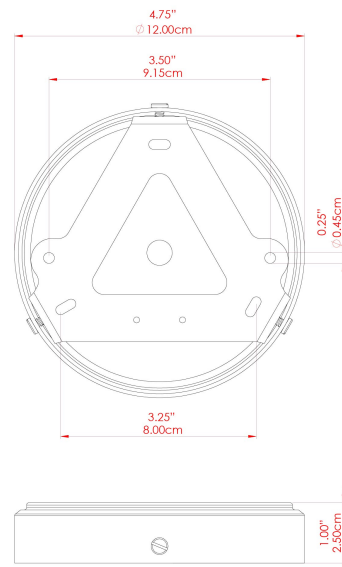

MATERIAL	Brass | Glass
HEIGHT	41cm
WIDTH | DIAMETER	17.5cm
LENGTH | PROJECTION	n/a
WEIGHT	2.1 kg
LAMPHOLDER	E27
MAX WATTAGE	6.5W
VOLTAGE	220/240v
IP RATING	IP65
CLASS PROTECTION	Class II
SHADE	GL164 | GLWP01
FLEX | BAR | CHAIN LENGTH	100cm
CABLE TYPE	MLOCA001 | Brown Fabric Braided Outdoor Rubber Cable | 2 Core Round

FIXING BRACKET: MLROSE39 | Antique Brass