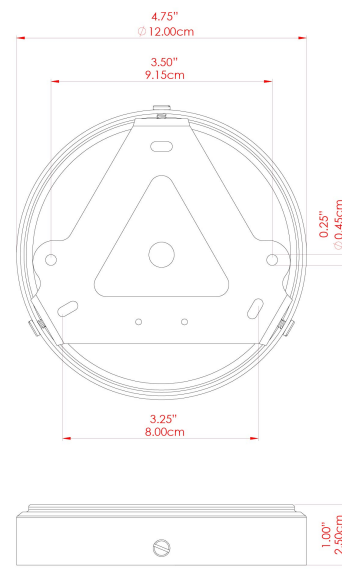

FIXING BRACKET: MLROSE39 | White

Product Notes:
1) Bulbs not included. 2) Dimensions do not include bulbs. 3) All products are individually made-to-order and therefore may differ slightly within manufacturing tolerances. 4) Cable / chain can be shortened during installation. Longer cable / chain lengths available on request. 5) Additional colour finishes may be available on request. 6) Refer to our website for a full list of terms and conditions.