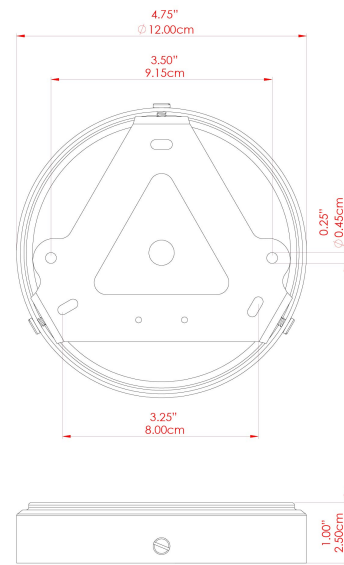

MATERIAL	Brass | Glass
HEIGHT	41cm
WIDTH | DIAMETER	17.5cm
LENGTH | PROJECTION	n/a
WEIGHT	2.1 kg
LAMPHOLDER	E27
MAX WATTAGE	6.5W
VOLTAGE	220/240v
IP RATING	IP65
CLASS PROTECTION	Class II
SHADE	GL164 | GLWP01
FLEX | BAR | CHAIN LENGTH	100cm
CABLE TYPE	MLOCA002 | Black Fabric Braided Outdoor Rubber Cable | 2 Core Round

FIXING BRACKET: MLROSE39 | Polished Chrome