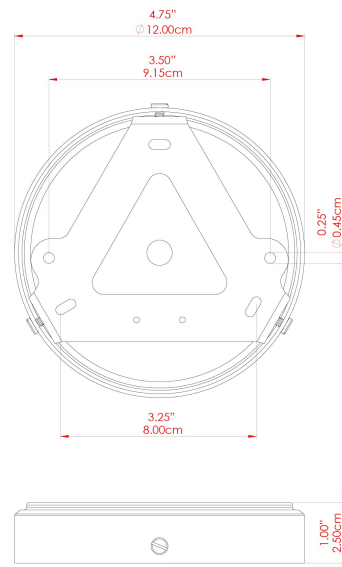

FIXING BRACKET: MLROSE39 | Natural Brass

Product Notes:
1) Bulbs not included. 2) Dimensions do not include bulbs. 3) All products are individually made-to-order and therefore may differ slightly within manufacturing tolerances. 4) Cable / chain can be shortened during installation. Longer cable / chain lengths available on request. 5) Additional colour finishes may be available on request. 6) Refer to our website for a full list of terms and conditions.