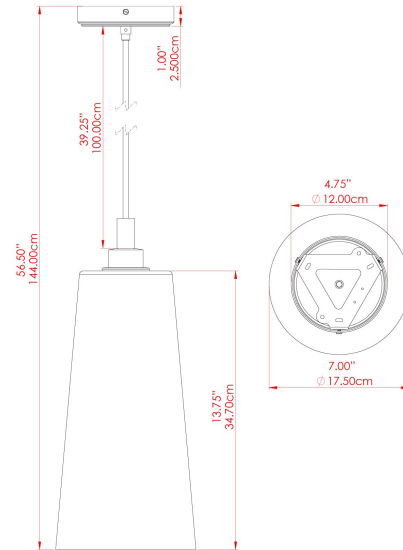

MATERIAL	Brass | Glass
HEIGHT	41cm
WIDTH | DIAMETER	17.5cm
LENGTH | PROJECTION	n/a
WEIGHT	2.1 kg
LAMPHOLDER	E27
MAX WATTAGE	6.5W
VOLTAGE	220/240v
IP RATING	IP65
CLASS PROTECTION	Class II
SHADE	GL164 | GLWP02
FLEX | BAR | CHAIN LENGTH	100cm
CABLE TYPE	MLOCA001 | Brown Fabric Braided Outdoor Rubber Cable | 2 Core Round

FIXING BRACKET: MLROSE39 | Antique Brass