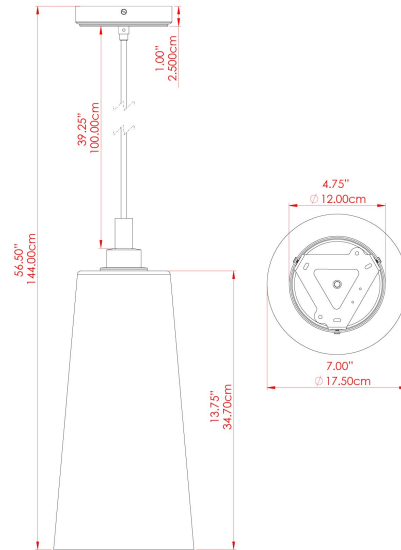

MATERIAL	Brass | Glass
HEIGHT	41cm
WIDTH | DIAMETER	17.5cm
LENGTH | PROJECTION	n/a
WEIGHT	2.1 kg
LAMPHOLDER	E27
MAX WATTAGE	6.5W
VOLTAGE	220/240v
IP RATING	IP65
CLASS PROTECTION	Class II
SHADE	GL164 | GLWP02
FLEX | BAR | CHAIN LENGTH	100cm
CABLE TYPE	MLOCA002 | Black Fabric Braided Outdoor Rubber Cable | 2 Core Round