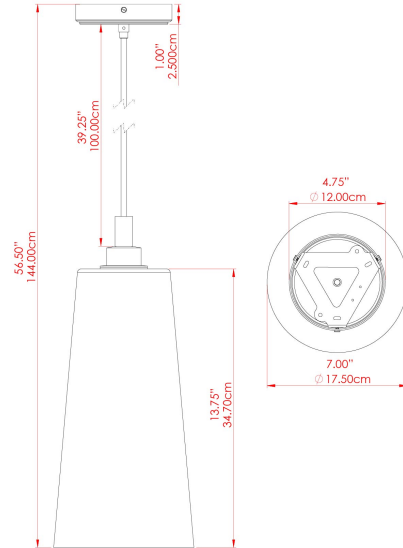

MATERIAL	Brass Glass
HEIGHT	41cm
WIDTH DIAMETER	17.5cm
LENGTH PROJECTION	n/a
WEIGHT	2.1 kg
LAMPHOLDER	E27
MAX WATTAGE	6.5W
VOLTAGE	220/240v
IP RATING	IP65
CLASS PROTECTION	Class II
SHADE	GL164 GLWP01
FLEX BAR CHAIN LENGTH	100cm
CABLE TYPE	MLOCA001 Brown Fabric Braided Outdoor Rubber Cable 2 Core Round

MATERIAL	Brass Glass
HEIGHT	41cm
WIDTH DIAMETER	17.5cm
LENGTH PROJECTION	n/a
WEIGHT	2.1 kg
LAMPHOLDER	E27
MAX WATTAGE	6.5W
VOLTAGE	220/240v
IP RATING	IP65
CLASS PROTECTION	Class II
SHADE	GL164 GLWP02
FLEX BAR CHAIN LENGTH	100cm
CABLE TYPE	MLOCA002 Black Fabric Braided Outdoor Rubber Cable 2 Core Round

MATERIAL	Brass Glass
HEIGHT	41cm
WIDTH DIAMETER	17.5cm
LENGTH PROJECTION	n/a
WEIGHT	2.1 kg
LAMPHOLDER	E27
MAX WATTAGE	6.5W
VOLTAGE	220/240v
IP RATING	IP65
CLASS PROTECTION	Class II
SHADE	GL164 GLWP01
FLEX BAR CHAIN LENGTH	100cm
CABLE TYPE	MLOCA002 Black Fabric Braided Outdoor Rubber Cable 2 Core Round