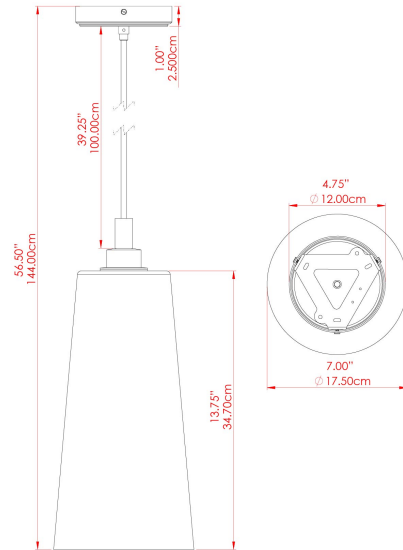

MATERIAL	Brass | Glass
HEIGHT	41cm
WIDTH | DIAMETER	17.5cm
LENGTH | PROJECTION	n/a
WEIGHT	2.1 kg
LAMPHOLDER	E27
MAX WATTAGE	6.5W
VOLTAGE	220/240v
IP RATING	IP65
CLASS PROTECTION	Class II
SHADE	GL164 | GLWP02
FLEX | BAR | CHAIN LENGTH	100cm
CABLE TYPE	MLOCA002 | Black Fabric Braided Outdoor Rubber Cable | 2 Core Round

Product Notes:
1) Bulbs not included. 2) Dimensions do not include bulbs. 3) All products are individually made-to-order and therefore may differ slightly within manufacturing tolerances. 4) Cable / chain can be shortened during installation. Longer cable / chain lengths available on request. 5) Additional colour finishes may be available on request. 6) Refer to our website for a full list of terms and conditions.