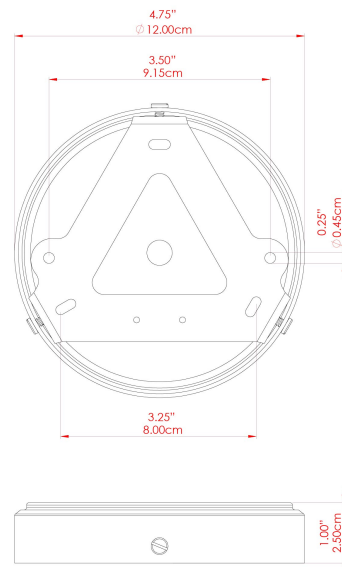

FIXING BRACKET: MLROSE39 | White

Product Notes:
1) Bulbs not included. 2) Dimensions do not include bulbs. 3) All products are individually made-to-order and therefore may differ slightly within manufacturing tolerances. 4) Cable / chain can be shortened during installation. Longer cable / chain lengths available on request. 5) Additional colour finishes may be available on request. 6) Refer to our website for a full list of terms and conditions.