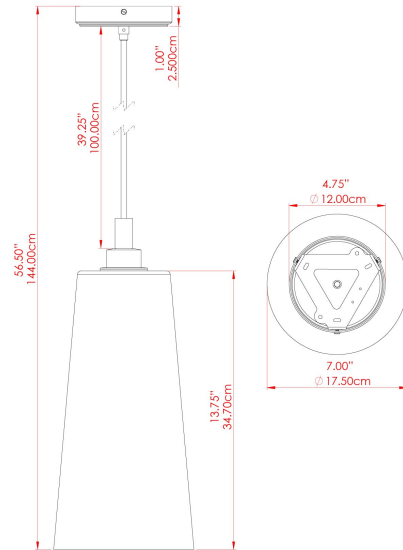

MATERIAL	Brass | Glass
HEIGHT	41cm
WIDTH | DIAMETER	17.5cm
LENGTH | PROJECTION	n/a
WEIGHT	2.1 kg
LAMPHOLDER	E27
MAX WATTAGE	6.5W
VOLTAGE	220/240v
IP RATING	IP65
CLASS PROTECTION	Class II
SHADE	GL164 | GLWP02
FLEX | BAR | CHAIN LENGTH	100cm
CABLE TYPE	MLOCA002 | Black Fabric Braided Outdoor Rubber Cable | 2 Core Round

FIXING BRACKET: MLROSE39 | Satin Brass