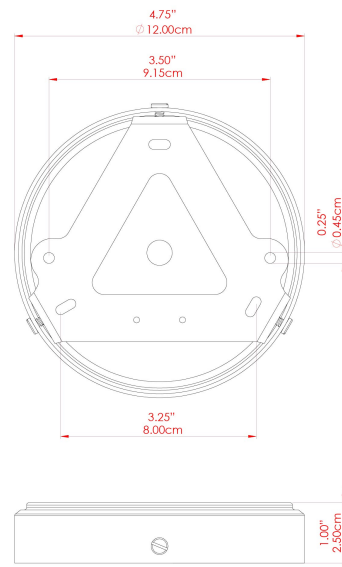

FIXING BRACKET: MLROSE39 | Natural Brass