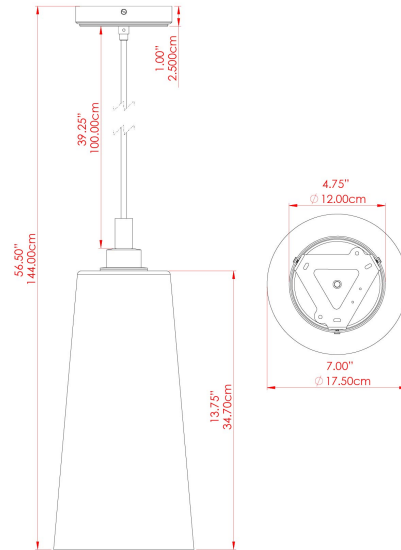

MATERIAL	Brass Glass
HEIGHT	41cm
WIDTH DIAMETER	17.5cm
LENGTH PROJECTION	n/a
WEIGHT	2.1 kg
LAMPHOLDER	E27
MAX WATTAGE	6.5W
VOLTAGE	220/240v
IP RATING	IP65
CLASS PROTECTION	Class II
SHADE	GL164 GLWP01
FLEX BAR CHAIN LENGTH	100cm
CABLE TYPE	MLOCA001 Brown Fabric Braided Outdoor Rubber Cable 2 Core Round

MATERIAL	Brass Glass
HEIGHT	41cm
WIDTH DIAMETER	17.5cm
LENGTH PROJECTION	n/a
WEIGHT	2.1 kg
LAMPHOLDER	E27
MAX WATTAGE	6.5W
VOLTAGE	220/240v
IP RATING	IP65
CLASS PROTECTION	Class II
SHADE	GL164 GLWP02
FLEX BAR CHAIN LENGTH	100cm
CABLE TYPE	MLOCA002 Black Fabric Braided Outdoor Rubber Cable 2 Core Round

MATERIAL	Brass Glass
HEIGHT	41cm
WIDTH DIAMETER	17.5cm
LENGTH PROJECTION	n/a
WEIGHT	2.1 kg
LAMPHOLDER	E27
MAX WATTAGE	6.5W
VOLTAGE	220/240v
IP RATING	IP65
CLASS PROTECTION	Class II
SHADE	GL164 GLWP01
FLEX BAR CHAIN LENGTH	100cm
CABLE TYPE	MLOCA002 Black Fabric Braided Outdoor Rubber Cable 2 Core Round

FIXING BRACKET: MLROSE39 | Matt Black

MATERIAL	Brass Glass
HEIGHT	41cm
WIDTH DIAMETER	17.5cm
LENGTH PROJECTION	n/a
WEIGHT	2.1 kg
LAMPHOLDER	E27
MAX WATTAGE	6.5W
VOLTAGE	220/240v
IP RATING	IP65
CLASS PROTECTION	Class II
SHADE	GL164 GLWP02
FLEX BAR CHAIN LENGTH	100cm
CABLE TYPE	MLOCA002 Black Fabric Braided Outdoor Rubber Cable 2 Core Round