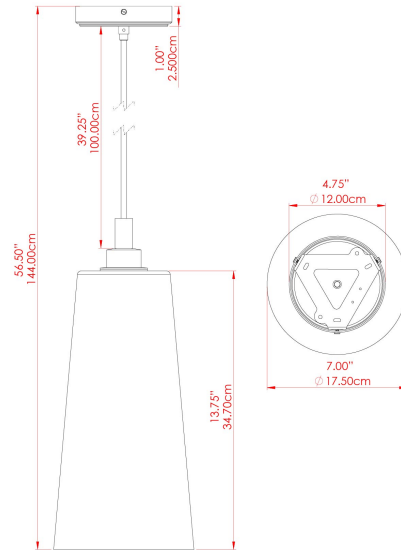

MATERIAL	Brass | Glass
HEIGHT	41cm
WIDTH | DIAMETER	17.5cm
LENGTH | PROJECTION	n/a
WEIGHT	2.1 kg
LAMPHOLDER	E27
MAX WATTAGE	6.5W
VOLTAGE	220/240v
IP RATING	IP65
CLASS PROTECTION	Class II
SHADE	GL164 | GLWP01
FLEX | BAR | CHAIN LENGTH	100cm
CABLE TYPE	MLOCA002 | Black Fabric Braided Outdoor Rubber Cable | 2 Core Round

FIXING BRACKET: MLROSE39 | Polished Brass