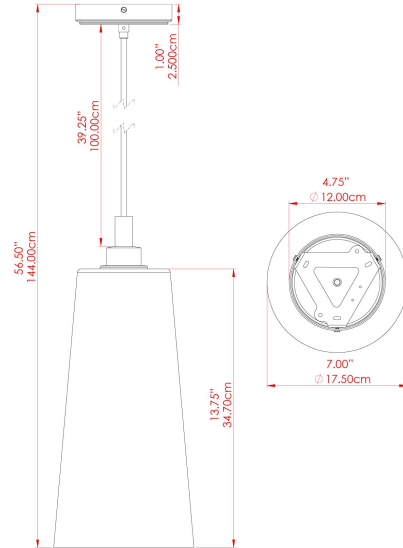

MATERIAL	Brass | Glass
HEIGHT	41cm
WIDTH | DIAMETER	17.5cm
LENGTH | PROJECTION	n/a
WEIGHT	2.1 kg
LAMPHOLDER	E27
MAX WATTAGE	6.5W
VOLTAGE	220/240v
IP RATING	IP65
CLASS PROTECTION	Class II
SHADE	GL164 | GLWP01
FLEX | BAR | CHAIN LENGTH	100cm
CABLE TYPE	MLOCA002 | Black Fabric Braided Outdoor Rubber Cable | 2 Core Round

Product Notes:
1) Bulbs not included. 2) Dimensions do not include bulbs. 3) All products are individually made-to-order and therefore may differ slightly within manufacturing tolerances. 4) Cable / chain can be shortened during installation. Longer cable / chain lengths available on request. 5) Additional colour finishes may be available on request. 6) Refer to our website for a full list of terms and conditions.