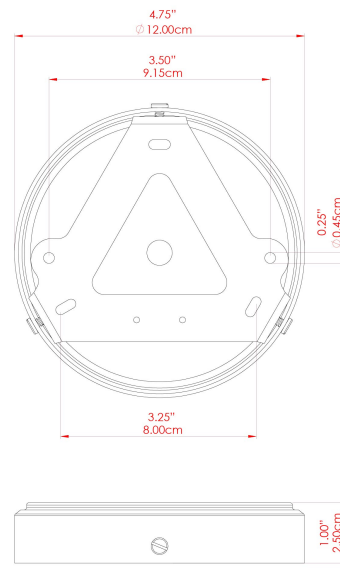

FIXING BRACKET: MLROSE39 | Polished Chrome

Product Notes:
1) Bulbs not included. 2) Dimensions do not include bulbs. 3) All products are individually made-to-order and therefore may differ slightly within manufacturing tolerances. 4) Cable / chain can be shortened during installation. Longer cable / chain lengths available on request. 5) Additional colour finishes may be available on request. 6) Refer to our website for a full list of terms and conditions.