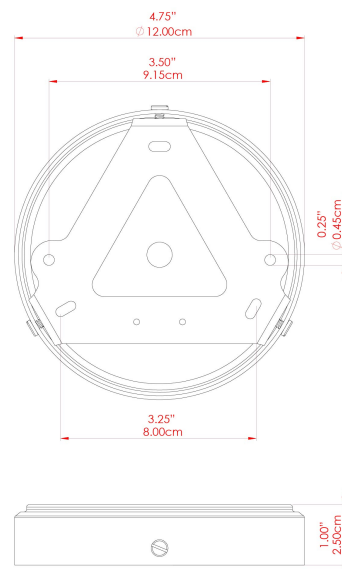

MATERIAL	Brass Glass
HEIGHT	41cm
WIDTH DIAMETER	17.5cm
LENGTH PROJECTION	n/a
WEIGHT	2.1 kg
LAMPHOLDER	E27
MAX WATTAGE	6.5W
VOLTAGE	220/240v
IP RATING	IP65
CLASS PROTECTION	Class II
SHADE	GL164 GLWP01
FLEX BAR CHAIN LENGTH	100cm
CABLE TYPE	MLOCA001 Brown Fabric Braided Outdoor Rubber Cable 2 Core Round

MATERIAL	Brass Glass
HEIGHT	41cm
WIDTH DIAMETER	17.5cm
LENGTH PROJECTION	n/a
WEIGHT	2.1 kg
LAMPHOLDER	E27
MAX WATTAGE	6.5W
VOLTAGE	220/240v
IP RATING	IP65
CLASS PROTECTION	Class II
SHADE	GL164 GLWP02
FLEX BAR CHAIN LENGTH	100cm
CABLE TYPE	MLOCA002 Black Fabric Braided Outdoor Rubber Cable 2 Core Round

MATERIAL	Brass Glass
HEIGHT	41cm
WIDTH DIAMETER	17.5cm
LENGTH PROJECTION	n/a
WEIGHT	2.1 kg
LAMPHOLDER	E27
MAX WATTAGE	6.5W
VOLTAGE	220/240v
IP RATING	IP65
CLASS PROTECTION	Class II
SHADE	GL164 GLWP01
FLEX BAR CHAIN LENGTH	100cm
CABLE TYPE	MLOCA002 Black Fabric Braided Outdoor Rubber Cable 2 Core Round

FIXING BRACKET: MLROSE39 | Matt Black

MATERIAL	Brass Glass
HEIGHT	41cm
WIDTH DIAMETER	17.5cm
LENGTH PROJECTION	n/a
WEIGHT	2.1 kg
LAMPHOLDER	E27
MAX WATTAGE	6.5W
VOLTAGE	220/240v
IP RATING	IP65
CLASS PROTECTION	Class II
SHADE	GL164 GLWP02
FLEX BAR CHAIN LENGTH	100cm
CABLE TYPE	MLOCA002 Black Fabric Braided Outdoor Rubber Cable 2 Core Round