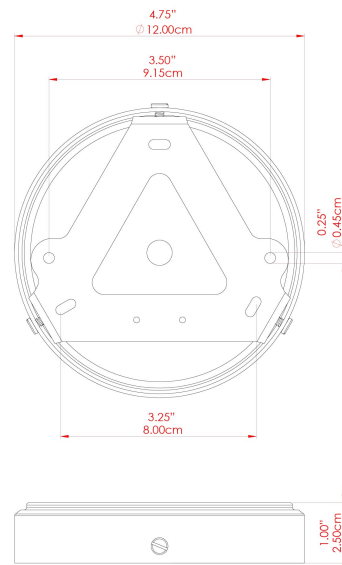

FIXING BRACKET: MLROSE39 | Satin Brass