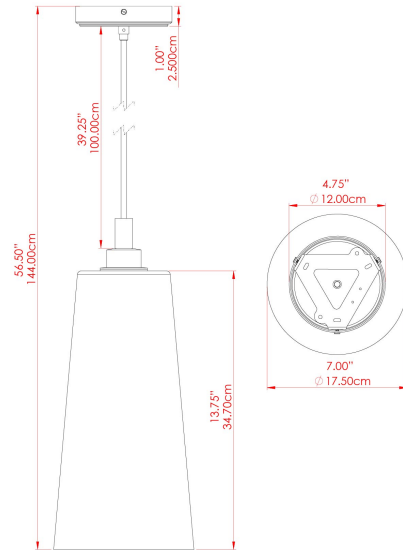

MATERIAL	Brass | Glass
HEIGHT	41cm
WIDTH | DIAMETER	17.5cm
LENGTH | PROJECTION	n/a
WEIGHT	2.1 kg
LAMPHOLDER	E27
MAX WATTAGE	6.5W
VOLTAGE	220/240v
IP RATING	IP65
CLASS PROTECTION	Class II
SHADE	GL164 | GLWP01
FLEX | BAR | CHAIN LENGTH	100cm
CABLE TYPE	MLOCA002 | Black Fabric Braided Outdoor Rubber Cable | 2 Core Round

FIXING BRACKET: MLROSE39 | Satin Brass