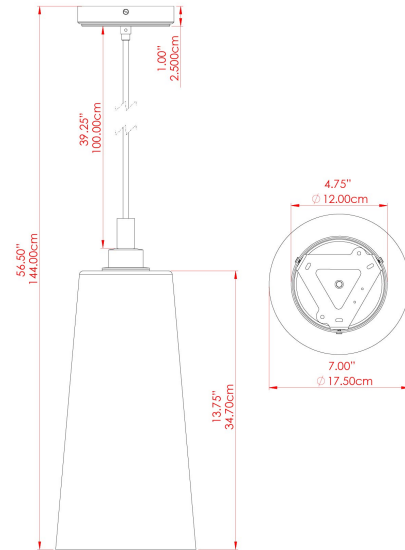

MATERIAL	Brass Glass
HEIGHT	41cm
WIDTH DIAMETER	17.5cm
LENGTH PROJECTION	n/a
WEIGHT	2.1 kg
LAMPHOLDER	E27
MAX WATTAGE	6.5W
VOLTAGE	220/240v
IP RATING	IP65
CLASS PROTECTION	Class II
SHADE	GL164 GLWP01
FLEX BAR CHAIN LENGTH	100cm
CABLE TYPE	MLOCA001 Brown Fabric Braided Outdoor Rubber Cable 2 Core Round

MATERIAL	Brass Glass
HEIGHT	41cm
WIDTH DIAMETER	17.5cm
LENGTH PROJECTION	n/a
WEIGHT	2.1 kg
LAMPHOLDER	E27
MAX WATTAGE	6.5W
VOLTAGE	220/240v
IP RATING	IP65
CLASS PROTECTION	Class II
SHADE	GL164 GLWP02
FLEX BAR CHAIN LENGTH	100cm
CABLE TYPE	MLOCA002 Black Fabric Braided Outdoor Rubber Cable 2 Core Round

FIXING BRACKET: MLROSE39 | Polished Brass

MATERIAL	Brass Glass
HEIGHT	41cm
WIDTH DIAMETER	17.5cm
LENGTH PROJECTION	n/a
WEIGHT	2.1 kg
LAMPHOLDER	E27
MAX WATTAGE	6.5W
VOLTAGE	220/240v
IP RATING	IP65
CLASS PROTECTION	Class II
SHADE	GL164 GLWP02
FLEX BAR CHAIN LENGTH	100cm
CABLE TYPE	MLOCA002 Black Fabric Braided Outdoor Rubber Cable 2 Core Round

MATERIAL	Brass Glass
HEIGHT	41cm
WIDTH DIAMETER	17.5cm
LENGTH PROJECTION	n/a
WEIGHT	2.1 kg
LAMPHOLDER	E27
MAX WATTAGE	6.5W
VOLTAGE	220/240v
IP RATING	IP65
CLASS PROTECTION	Class II
SHADE	GL164 GLWP01
FLEX BAR CHAIN LENGTH	100cm
CABLE TYPE	MLOCA002 Black Fabric Braided Outdoor Rubber Cable 2 Core Round