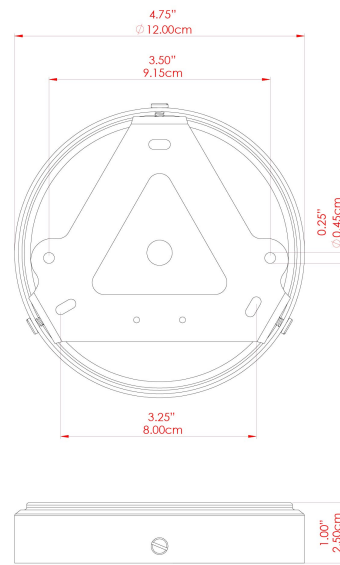

FIXING BRACKET: MLROSE39 | Polished Brass

Product Notes:
1) Bulbs not included. 2) Dimensions do not include bulbs. 3) All products are individually made-to-order and therefore may differ slightly within manufacturing tolerances. 4) Cable / chain can be shortened during installation. Longer cable / chain lengths available on request. 5) Additional colour finishes may be available on request. 6) Refer to our website for a full list of terms and conditions.