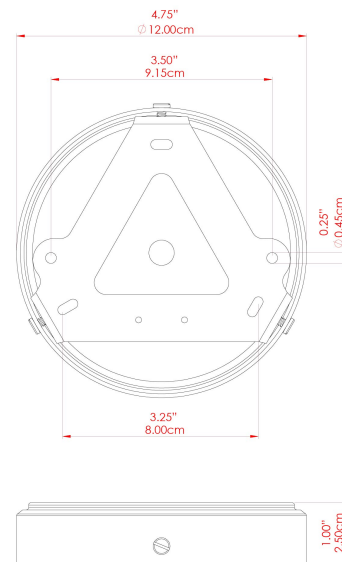

FIXING BRACKET: MLROSE39 | Antique Brass