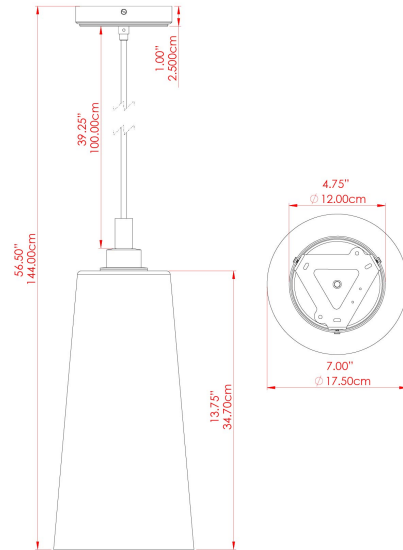

MATERIAL	Brass Glass
HEIGHT	41cm
WIDTH DIAMETER	17.5cm
LENGTH PROJECTION	n/a
WEIGHT	2.1 kg
LAMPHOLDER	E27
MAX WATTAGE	6.5W
VOLTAGE	220/240v
IP RATING	IP65
CLASS PROTECTION	Class II
SHADE	GL164 GLWP01
FLEX BAR CHAIN LENGTH	100cm
CABLE TYPE	MLOCA001 Brown Fabric Braided Outdoor Rubber Cable 2 Core Round

FIXING BRACKET: MLROSE39 | Antique Brass

MATERIAL	Brass Glass
HEIGHT	41cm
WIDTH DIAMETER	17.5cm
LENGTH PROJECTION	n/a
WEIGHT	2.1 kg
LAMPHOLDER	E27
MAX WATTAGE	6.5W
VOLTAGE	220/240v
IP RATING	IP65
CLASS PROTECTION	Class II
SHADE	GL164 GLWP01
FLEX BAR CHAIN LENGTH	100cm
CABLE TYPE	MLOCA002 Black Fabric Braided Outdoor Rubber Cable 2 Core Round

MATERIAL	Brass Glass
HEIGHT	41cm
WIDTH DIAMETER	17.5cm
LENGTH PROJECTION	n/a
WEIGHT	2.1 kg
LAMPHOLDER	E27
MAX WATTAGE	6.5W
VOLTAGE	220/240v
IP RATING	IP65
CLASS PROTECTION	Class II
SHADE	GL164 GLWP02
FLEX BAR CHAIN LENGTH	100cm
CABLE TYPE	MLOCA002 Black Fabric Braided Outdoor Rubber Cable 2 Core Round

MATERIAL	Brass Glass
HEIGHT	41cm
WIDTH DIAMETER	17.5cm
LENGTH PROJECTION	n/a
WEIGHT	2.1 kg
LAMPHOLDER	E27
MAX WATTAGE	6.5W
VOLTAGE	220/240v
IP RATING	IP65
CLASS PROTECTION	Class II
SHADE	GL164 GLWP01
FLEX BAR CHAIN LENGTH	100cm
CABLE TYPE	MLOCA002 Black Fabric Braided Outdoor Rubber Cable 2 Core Round