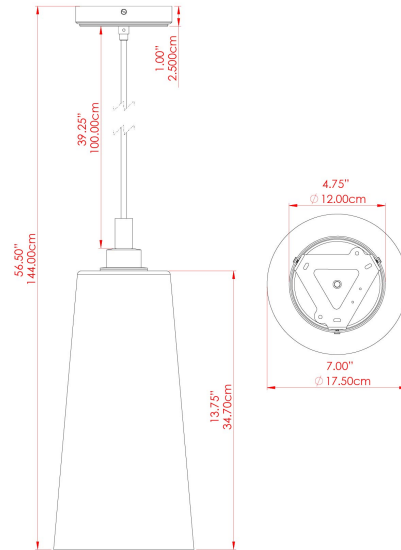

MATERIAL	Brass Glass
HEIGHT	41cm
WIDTH DIAMETER	17.5cm
LENGTH PROJECTION	n/a
WEIGHT	2.1 kg
LAMPHOLDER	E27
MAX WATTAGE	6.5W
VOLTAGE	220/240v
IP RATING	IP65
CLASS PROTECTION	Class II
SHADE	GL164 GLWP01
FLEX BAR CHAIN LENGTH	100cm
CABLE TYPE	MLOCA001 Brown Fabric Braided Outdoor Rubber Cable 2 Core Round

MATERIAL	Brass Glass
HEIGHT	41cm
WIDTH DIAMETER	17.5cm
LENGTH PROJECTION	n/a
WEIGHT	2.1 kg
LAMPHOLDER	E27
MAX WATTAGE	6.5W
VOLTAGE	220/240v
IP RATING	IP65
CLASS PROTECTION	Class II
SHADE	GL164 GLWP02
FLEX BAR CHAIN LENGTH	100cm
CABLE TYPE	MLOCA002 Black Fabric Braided Outdoor Rubber Cable 2 Core Round

FIXING BRACKET: MLROSE39 | Natural Brass

MATERIAL	Brass Glass
HEIGHT	41cm
WIDTH DIAMETER	17.5cm
LENGTH PROJECTION	n/a
WEIGHT	2.1 kg
LAMPHOLDER	E27
MAX WATTAGE	6.5W
VOLTAGE	220/240v
IP RATING	IP65
CLASS PROTECTION	Class II
SHADE	GL164 GLWP01
FLEX BAR CHAIN LENGTH	100cm
CABLE TYPE	MLOCA002 Black Fabric Braided Outdoor Rubber Cable 2 Core Round

FIXING BRACKET: MLROSE39 | Polished Brass

MATERIAL	Brass Glass
HEIGHT	41cm
WIDTH DIAMETER	17.5cm
LENGTH PROJECTION	n/a
WEIGHT	2.1 kg
LAMPHOLDER	E27
MAX WATTAGE	6.5W
VOLTAGE	220/240v
IP RATING	IP65
CLASS PROTECTION	Class II
SHADE	GL164 GLWP02
FLEX BAR CHAIN LENGTH	100cm
CABLE TYPE	MLOCA002 Black Fabric Braided Outdoor Rubber Cable 2 Core Round