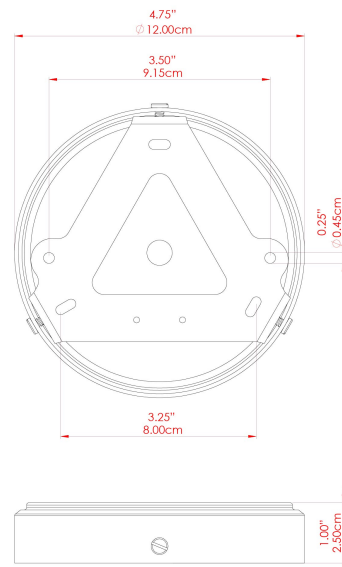

MATERIAL	Brass | Glass
HEIGHT	41cm
WIDTH | DIAMETER	17.5cm
LENGTH | PROJECTION	n/a
WEIGHT	2.1 kg
LAMPHOLDER	E27
MAX WATTAGE	6.5W
VOLTAGE	220/240v
IP RATING	IP65
CLASS PROTECTION	Class II
SHADE	GL164 | GLWP02
FLEX | BAR | CHAIN LENGTH	100cm
CABLE TYPE	MLOCA002 | Black Fabric Braided Outdoor Rubber Cable | 2 Core Round

FIXING BRACKET: MLROSE39 | Antique Silver