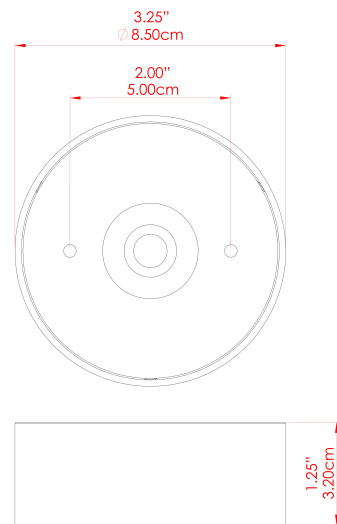

FIXING BRACKET: MLWB13 | Natural Brass