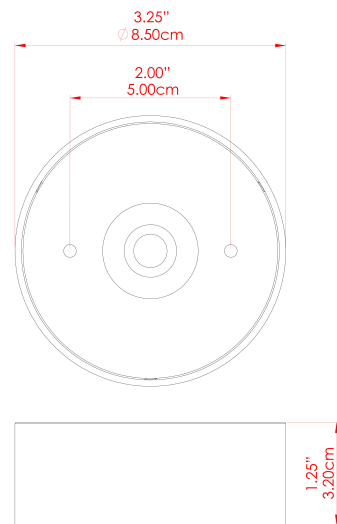

FIXING BRACKET: MLWB13 | Antique Brass

WWW.MULLANLIGHTING.COM

Product Notes:

1) Bulbs not included. 2) Dimensions do not include bulbs. 3) All products are individually made-to-order and therefore may differ slightly within manufacturing tolerances. 4) Cable / chain can be shortened during installation. Longer cable / chain lengths available on request. 5) Additional colour finishes may be available on request. 6) Refer to our website for a full list of terms and conditions.