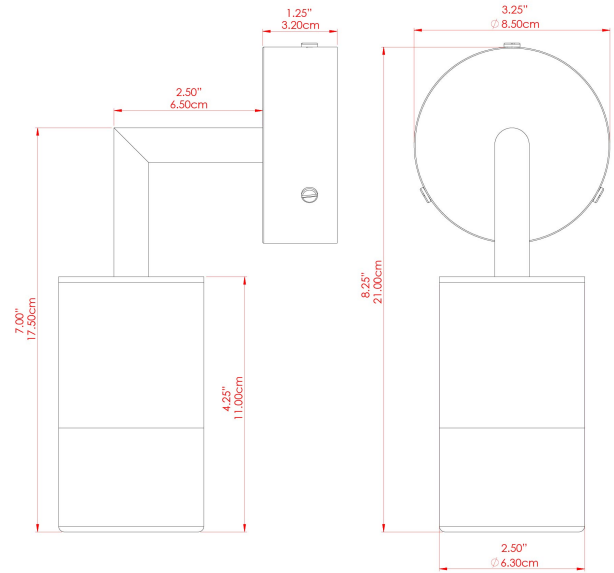

MATERIAL	Brass | Glass
HEIGHT	21cm
WIDTH | DIAMETER	6.5cm
LENGTH | PROJECTION	12cm
WEIGHT	1.1 kg
LAMPHOLDER	GU10
MAX WATTAGE	5W
VOLTAGE	220/240v
IP RATING	IP65
CLASS PROTECTION	Class I
SHADE	-
FLEX | BAR | CHAIN LENGTH	n/a
CABLE TYPE	- |

FIXING BRACKET: MLWB13 | Natural Brass