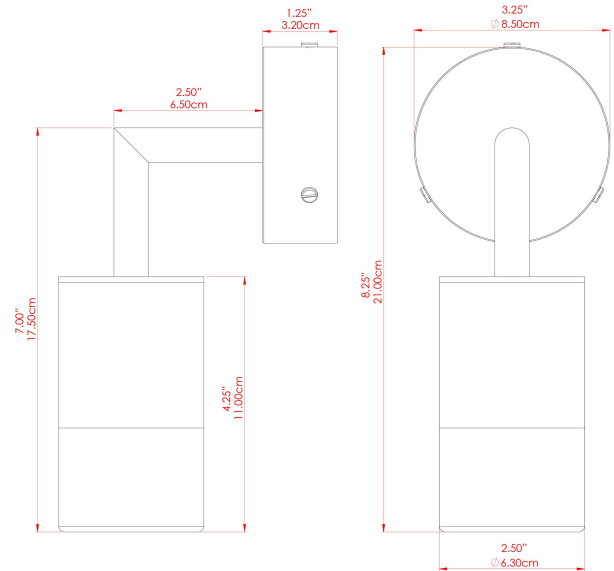

MATERIAL	Brass | Glass
HEIGHT	21cm
WIDTH | DIAMETER	6.5cm
LENGTH | PROJECTION	12cm
WEIGHT	1.1 kg
LAMPHOLDER	GU10
MAX WATTAGE	5W
VOLTAGE	220/240v
IP RATING	IP44
CLASS PROTECTION	Class I
SHADE	-
FLEX | BAR | CHAIN LENGTH	n/a
CABLE TYPE	- |