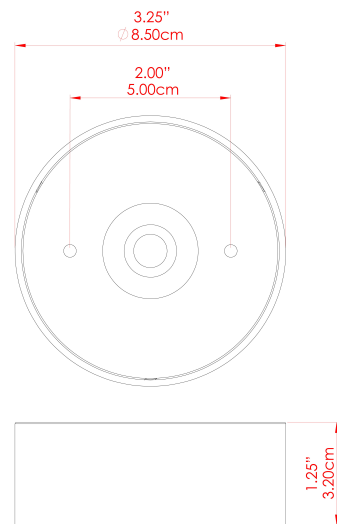

FIXING BRACKET: MLWB13 | Polished Brass