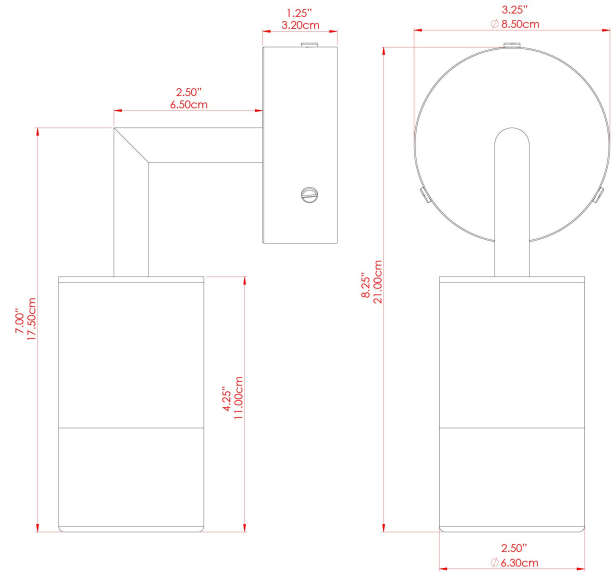

MATERIAL	Brass | Glass
HEIGHT	21cm
WIDTH | DIAMETER	6.5cm
LENGTH | PROJECTION	12cm
WEIGHT	1.1 kg
LAMPHOLDER	GU10
MAX WATTAGE	5W
VOLTAGE	220/240v
IP RATING	IP44
CLASS PROTECTION	Class I
SHADE	-
FLEX | BAR | CHAIN LENGTH	n/a
CABLE TYPE	- |

FIXING BRACKET: MLWB13 | Polished Brass