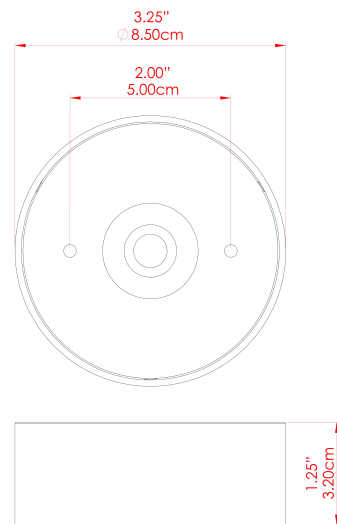

FIXING BRACKET: MLWB13 | Satin Brass

WWW.MULLANLIGHTING.COM

Product Notes:

1) Bulbs not included. 2) Dimensions do not include bulbs. 3) All products are individually made-to-order and therefore may differ slightly within manufacturing tolerances. 4) Cable / chain can be shortened during installation. Longer cable / chain lengths available on request. 5) Additional colour finishes may be available on request. 6) Refer to our website for a full list of terms and conditions.