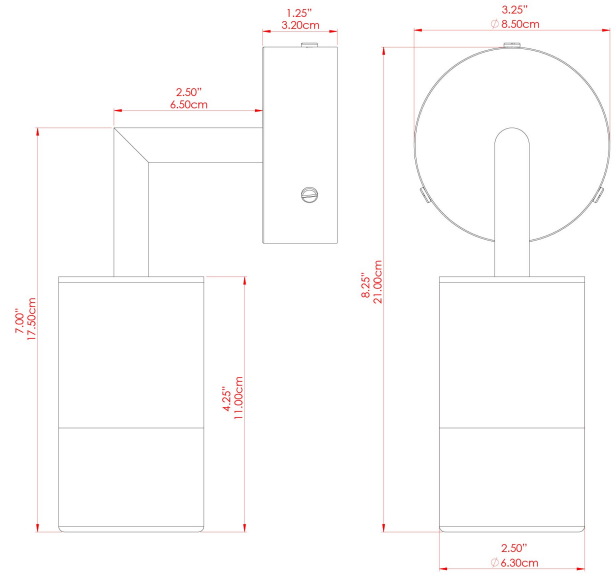

MATERIAL	Brass | Glass
HEIGHT	21cm
WIDTH | DIAMETER	6.5cm
LENGTH | PROJECTION	12cm
WEIGHT	1.1 kg
LAMPHOLDER	GU10
MAX WATTAGE	5W
VOLTAGE	220/240v
IP RATING	IP65
CLASS PROTECTION	Class I
SHADE	-
FLEX | BAR | CHAIN LENGTH	n/a
CABLE TYPE	- |

FIXING BRACKET: MLWB13 | Antique Brass