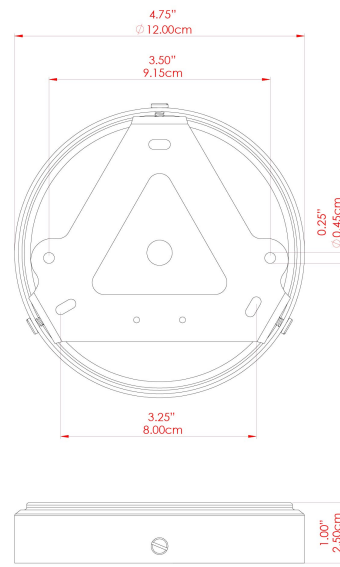

MATERIAL	Brass   Glass
HEIGHT	37cm
WIDTH   DIAMETER	35cm
LENGTH   PROJECTION	n/a
WEIGHT	2.6 kg
LAMPHOLDER	E27
MAX WATTAGE	6.5W
VOLTAGE	220/240v
IP RATING	IP65
CLASS PROTECTION	Class II
SHADE	GL134   GLWP01
FLEX   BAR   CHAIN LENGTH	100cm
CABLE TYPE	MLOCA001   Brown Fabric Braided Outdoor Rubber Cable   2 Core Round

MATERIAL	Brass   Glass
HEIGHT	37cm
WIDTH   DIAMETER	35cm
LENGTH   PROJECTION	n/a
WEIGHT	2.6 kg
LAMPHOLDER	E27
MAX WATTAGE	6.5W
VOLTAGE	220/240v
IP RATING	IP65
CLASS PROTECTION	Class II
SHADE	GL134   GLWP02
FLEX   BAR   CHAIN LENGTH	100cm
CABLE TYPE	MLOCA002   Black Fabric Braided Outdoor Rubber Cable   2 Core Round

MATERIAL	Brass   Glass
HEIGHT	37cm
WIDTH   DIAMETER	35cm
LENGTH   PROJECTION	n/a
WEIGHT	2.6 kg
LAMPHOLDER	E27
MAX WATTAGE	6.5W
VOLTAGE	220/240v
IP RATING	IP65
CLASS PROTECTION	Class II
SHADE	GL134   GLWP01
FLEX   BAR   CHAIN LENGTH	100cm
CABLE TYPE	MLOCA002   Black Fabric Braided Outdoor Rubber Cable   2 Core Round

### FIXING BRACKET: MLROSE39 | Matt Black

MATERIAL	Brass   Glass
HEIGHT	37cm
WIDTH   DIAMETER	35cm
LENGTH   PROJECTION	n/a
WEIGHT	2.6 kg
LAMPHOLDER	E27
MAX WATTAGE	6.5W
VOLTAGE	220/240v
IP RATING	IP65
CLASS PROTECTION	Class II
SHADE	GL134   GLWP02
FLEX   BAR   CHAIN LENGTH	100cm
CABLE TYPE	MLOCA002   Black Fabric Braided Outdoor Rubber Cable   2 Core Round