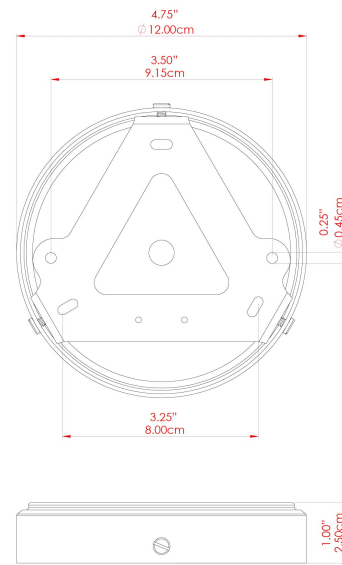

FIXING BRACKET: MLROSE39 | Matt Black

Product Notes:
1) Bulbs not included. 2) Dimensions do not include bulbs. 3) All products are individually made-to-order and therefore may differ slightly within manufacturing tolerances. 4) Cable / chain can be shortened during installation. Longer cable / chain lengths available on request. 5) Additional colour finishes may be available on request. 6) Refer to our website for a full list of terms and conditions.