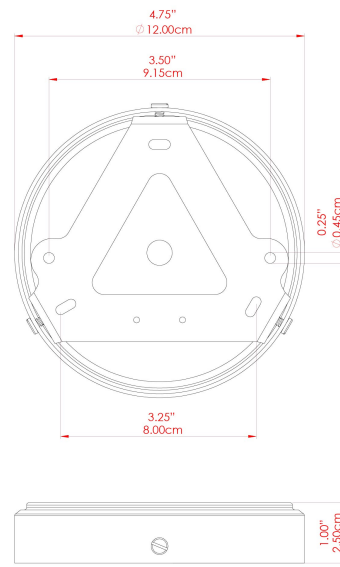

MATERIAL	Brass | Glass
HEIGHT	37cm
WIDTH | DIAMETER	35cm
LENGTH | PROJECTION	n/a
WEIGHT	2.6 kg
LAMPHOLDER	E27
MAX WATTAGE	6.5W
VOLTAGE	220/240v
IP RATING	IP65
CLASS PROTECTION	Class II
SHADE	GL134 | GLWP02
FLEX | BAR | CHAIN LENGTH	100cm
CABLE TYPE	MLOCA002 | Black Fabric Braided Outdoor Rubber Cable | 2 Core Round

FIXING BRACKET: MLROSE39 | White