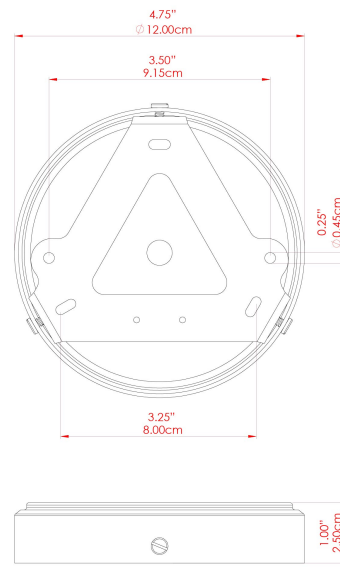

MATERIAL	Brass | Glass
HEIGHT	37cm
WIDTH | DIAMETER	35cm
LENGTH | PROJECTION	n/a
WEIGHT	2.6 kg
LAMPHOLDER	E27
MAX WATTAGE	6.5W
VOLTAGE	220/240v
IP RATING	IP65
CLASS PROTECTION	Class II
SHADE	GL134 | GLWP02
FLEX | BAR | CHAIN LENGTH	100cm
CABLE TYPE	MLOCA002 | Black Fabric Braided Outdoor Rubber Cable | 2 Core Round

FIXING BRACKET: MLROSE39 | Antique Silver