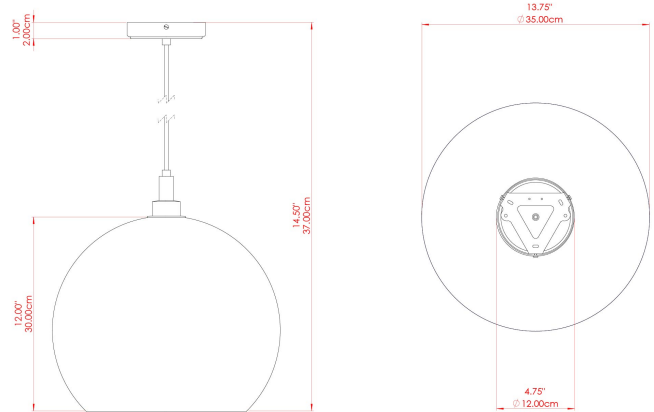

MATERIAL	Brass   Glass
HEIGHT	37cm
WIDTH   DIAMETER	35cm
LENGTH   PROJECTION	n/a
WEIGHT	2.6 kg
LAMPHOLDER	E27
MAX WATTAGE	6.5W
VOLTAGE	220/240v
IP RATING	IP65
CLASS PROTECTION	Class II
SHADE	GL134   GLWP01
FLEX   BAR   CHAIN LENGTH	100cm
CABLE TYPE	MLOCA001   Brown Fabric Braided Outdoor Rubber Cable   2 Core Round

### FIXING BRACKET: MLROSE39 | Antique Brass

MATERIAL	Brass   Glass
HEIGHT	37cm
WIDTH   DIAMETER	35cm
LENGTH   PROJECTION	n/a
WEIGHT	2.6 kg
LAMPHOLDER	E27
MAX WATTAGE	6.5W
VOLTAGE	220/240v
IP RATING	IP65
CLASS PROTECTION	Class II
SHADE	GL134   GLWP02
FLEX   BAR   CHAIN LENGTH	100cm
CABLE TYPE	MLOCA001   Brown Fabric Braided Outdoor Rubber Cable   2 Core Round

MATERIAL	Brass   Glass
HEIGHT	37cm
WIDTH   DIAMETER	35cm
LENGTH   PROJECTION	n/a
WEIGHT	2.6 kg
LAMPHOLDER	E27
MAX WATTAGE	6.5W
VOLTAGE	220/240v
IP RATING	IP65
CLASS PROTECTION	Class II
SHADE	GL134   GLWP02
FLEX   BAR   CHAIN LENGTH	100cm
CABLE TYPE	MLOCA002   Black Fabric Braided Outdoor Rubber Cable   2 Core Round

MATERIAL	Brass   Glass
HEIGHT	37cm
WIDTH   DIAMETER	35cm
LENGTH   PROJECTION	n/a
WEIGHT	2.6 kg
LAMPHOLDER	E27
MAX WATTAGE	6.5W
VOLTAGE	220/240v
IP RATING	IP65
CLASS PROTECTION	Class II
SHADE	GL134   GLWP01
FLEX   BAR   CHAIN LENGTH	100cm
CABLE TYPE	MLOCA002   Black Fabric Braided Outdoor Rubber Cable   2 Core Round