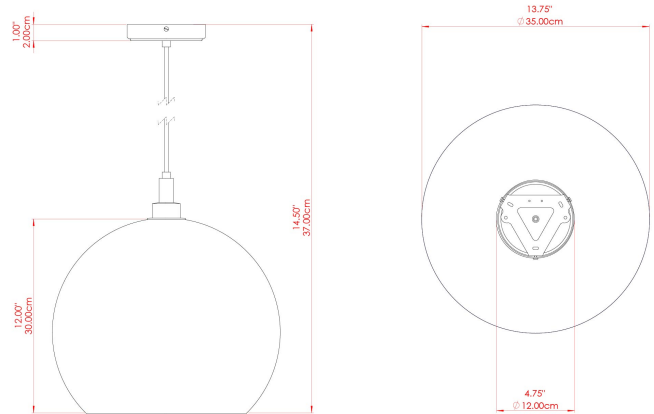

MATERIAL	Brass   Glass
HEIGHT	37cm
WIDTH   DIAMETER	35cm
LENGTH   PROJECTION	n/a
WEIGHT	2.6 kg
LAMPHOLDER	E27
MAX WATTAGE	6.5W
VOLTAGE	220/240v
IP RATING	IP65
CLASS PROTECTION	Class II
SHADE	GL134   GLWP01
FLEX   BAR   CHAIN LENGTH	100cm
CABLE TYPE	MLOCA001   Brown Fabric Braided Outdoor Rubber Cable   2 Core Round

MATERIAL	Brass   Glass
HEIGHT	37cm
WIDTH   DIAMETER	35cm
LENGTH   PROJECTION	n/a
WEIGHT	2.6 kg
LAMPHOLDER	E27
MAX WATTAGE	6.5W
VOLTAGE	220/240v
IP RATING	IP65
CLASS PROTECTION	Class II
SHADE	GL134   GLWP01
FLEX   BAR   CHAIN LENGTH	100cm
CABLE TYPE	MLOCA002   Black Fabric Braided Outdoor Rubber Cable   2 Core Round

### FIXING BRACKET: MLROSE39 | Matt Black

MATERIAL	Brass   Glass
HEIGHT	37cm
WIDTH   DIAMETER	35cm
LENGTH   PROJECTION	n/a
WEIGHT	2.6 kg
LAMPHOLDER	E27
MAX WATTAGE	6.5W
VOLTAGE	220/240v
IP RATING	IP65
CLASS PROTECTION	Class II
SHADE	GL134   GLWP02
FLEX   BAR   CHAIN LENGTH	100cm
CABLE TYPE	MLOCA002   Black Fabric Braided Outdoor Rubber Cable   2 Core Round