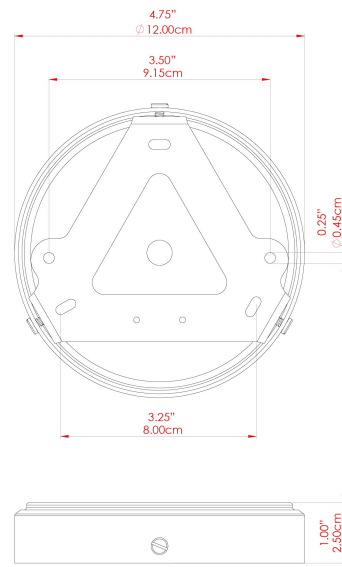

FIXING BRACKET: MLROSE39 | Polished Brass