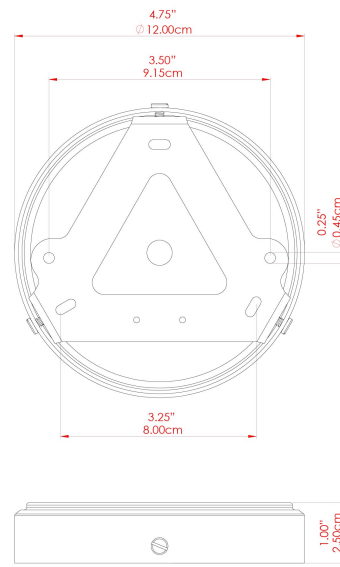

FIXING BRACKET: MLROSE39 | Polished Chrome

Product Notes:
1) Bulbs not included. 2) Dimensions do not include bulbs. 3) All products are individually made-to-order and therefore may differ slightly within manufacturing tolerances. 4) Cable / chain can be shortened during installation. Longer cable / chain lengths available on request. 5) Additional colour finishes may be available on request. 6) Refer to our website for a full list of terms and conditions.