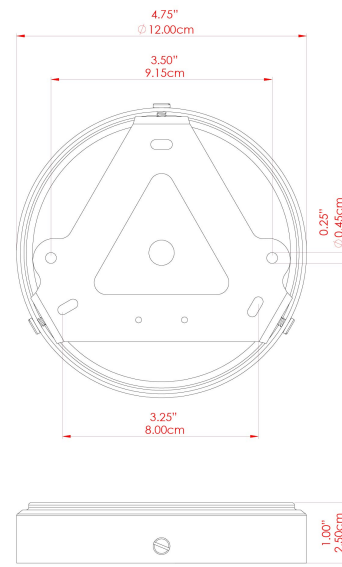

MATERIAL	Brass | Glass
HEIGHT	37cm
WIDTH | DIAMETER	35cm
LENGTH | PROJECTION	n/a
WEIGHT	2.6 kg
LAMPHOLDER	E27
MAX WATTAGE	6.5W
VOLTAGE	220/240v
IP RATING	IP65
CLASS PROTECTION	Class II
SHADE	GL134 | GLWP01
FLEX | BAR | CHAIN LENGTH	100cm
CABLE TYPE	MLOCA002 | Black Fabric Braided Outdoor Rubber Cable | 2 Core Round

FIXING BRACKET: MLROSE39 | Polished Brass