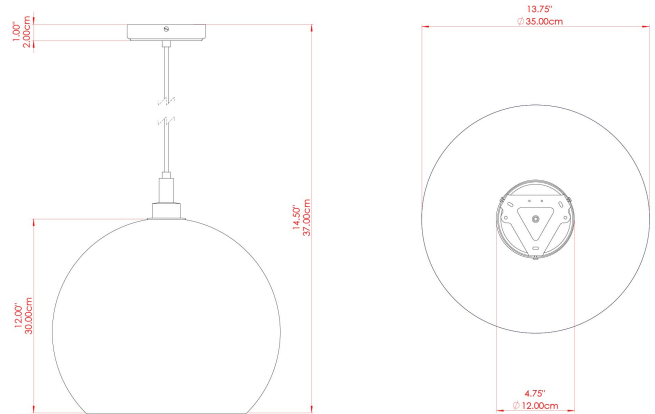

MATERIAL	Brass   Glass
HEIGHT	37cm
WIDTH   DIAMETER	35cm
LENGTH   PROJECTION	n/a
WEIGHT	2.6 kg
LAMPHOLDER	E27
MAX WATTAGE	6.5W
VOLTAGE	220/240v
IP RATING	IP65
CLASS PROTECTION	Class II
SHADE	GL134   GLWP01
FLEX   BAR   CHAIN LENGTH	100cm
CABLE TYPE	MLOCA001   Brown Fabric Braided Outdoor Rubber Cable   2 Core Round

MATERIAL	Brass   Glass
HEIGHT	37cm
WIDTH   DIAMETER	35cm
LENGTH   PROJECTION	n/a
WEIGHT	2.6 kg
LAMPHOLDER	E27
MAX WATTAGE	6.5W
VOLTAGE	220/240v
IP RATING	IP65
CLASS PROTECTION	Class II
SHADE	GL134   GLWP01
FLEX   BAR   CHAIN LENGTH	100cm
CABLE TYPE	MLOCA002   Black Fabric Braided Outdoor Rubber Cable   2 Core Round

### FIXING BRACKET: MLROSE39 | Polished Brass

MATERIAL	Brass   Glass
HEIGHT	37cm
WIDTH   DIAMETER	35cm
LENGTH   PROJECTION	n/a
WEIGHT	2.6 kg
LAMPHOLDER	E27
MAX WATTAGE	6.5W
VOLTAGE	220/240v
IP RATING	IP65
CLASS PROTECTION	Class II
SHADE	GL134   GLWP01
FLEX   BAR   CHAIN LENGTH	100cm
CABLE TYPE	MLOCA002   Black Fabric Braided Outdoor Rubber Cable   2 Core Round

FIXING BRACKET: MLROSE39 | Polished Chrome

MATERIAL	Brass   Glass
HEIGHT	37cm
WIDTH   DIAMETER	35cm
LENGTH   PROJECTION	n/a
WEIGHT	2.6 kg
LAMPHOLDER	E27
MAX WATTAGE	6.5W
VOLTAGE	220/240v
IP RATING	IP65
CLASS PROTECTION	Class II
SHADE	GL134   GLWP02
FLEX   BAR   CHAIN LENGTH	100cm
CABLE TYPE	MLOCA002   Black Fabric Braided Outdoor Rubber Cable   2 Core Round