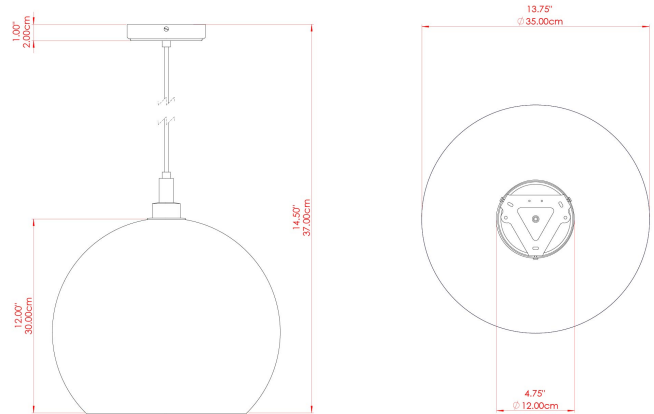

MATERIAL	Brass | Glass
HEIGHT	37cm
WIDTH | DIAMETER	35cm
LENGTH | PROJECTION	n/a
WEIGHT	2.6 kg
LAMPHOLDER	E27
MAX WATTAGE	6.5W
VOLTAGE	220/240v
IP RATING	IP65
CLASS PROTECTION	Class II
SHADE	GL134 | GLWP02
FLEX | BAR | CHAIN LENGTH	100cm
CABLE TYPE	MLOCA002 | Black Fabric Braided Outdoor Rubber Cable | 2 Core Round

FIXING BRACKET: MLROSE39 | Satin Brass