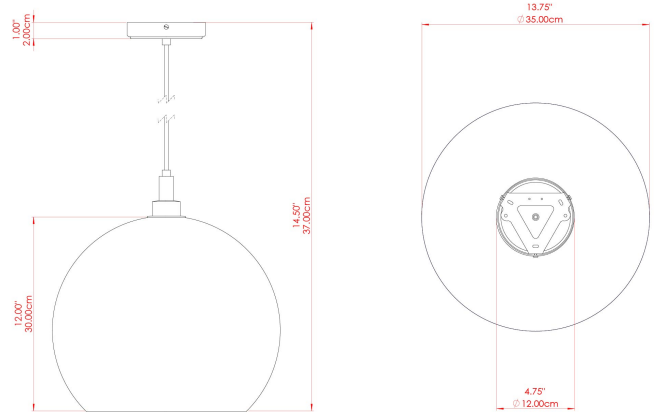

MATERIAL	Brass | Glass
HEIGHT	37cm
WIDTH | DIAMETER	35cm
LENGTH | PROJECTION	n/a
WEIGHT	2.6 kg
LAMPHOLDER	E27
MAX WATTAGE	6.5W
VOLTAGE	220/240v
IP RATING	IP65
CLASS PROTECTION	Class II
SHADE	GL134 | GLWP01
FLEX | BAR | CHAIN LENGTH	100cm
CABLE TYPE	MLOCA002 | Black Fabric Braided Outdoor Rubber Cable | 2 Core Round