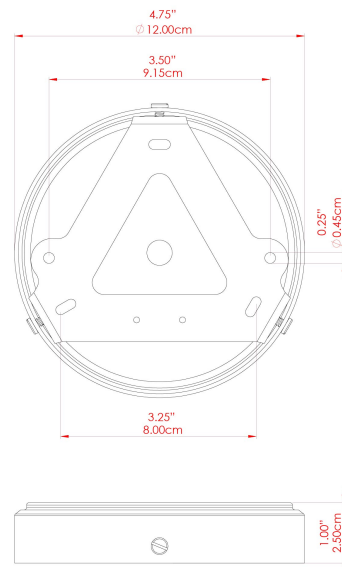

MATERIAL	Brass | Glass
HEIGHT	37cm
WIDTH | DIAMETER	35cm
LENGTH | PROJECTION	n/a
WEIGHT	2.6 kg
LAMPHOLDER	E27
MAX WATTAGE	6.5W
VOLTAGE	220/240v
IP RATING	IP65
CLASS PROTECTION	Class II
SHADE	GL134 | GLWP01
FLEX | BAR | CHAIN LENGTH	100cm
CABLE TYPE	MLOCA002 | Black Fabric Braided Outdoor Rubber Cable | 2 Core Round

FIXING BRACKET: MLROSE39 | White