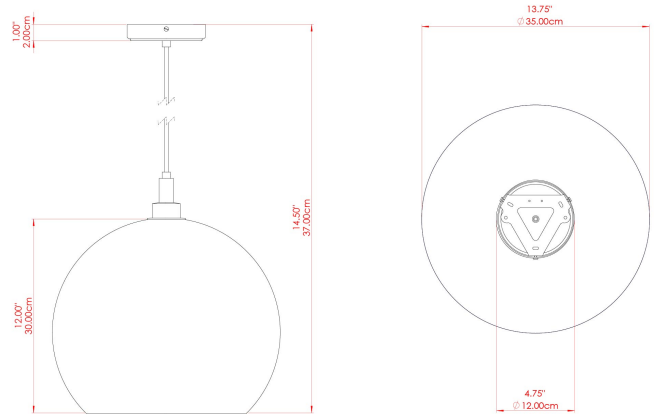

MATERIAL	Brass   Glass
HEIGHT	37cm
WIDTH   DIAMETER	35cm
LENGTH   PROJECTION	n/a
WEIGHT	2.6 kg
LAMPHOLDER	E27
MAX WATTAGE	6.5W
VOLTAGE	220/240v
IP RATING	IP65
CLASS PROTECTION	Class II
SHADE	GL134   GLWP01
FLEX   BAR   CHAIN LENGTH	100cm
CABLE TYPE	MLOCA001   Brown Fabric Braided Outdoor Rubber Cable   2 Core Round

MATERIAL	Brass   Glass
HEIGHT	37cm
WIDTH   DIAMETER	35cm
LENGTH   PROJECTION	n/a
WEIGHT	2.6 kg
LAMPHOLDER	E27
MAX WATTAGE	6.5W
VOLTAGE	220/240v
IP RATING	IP65
CLASS PROTECTION	Class II
SHADE	GL134   GLWP01
FLEX   BAR   CHAIN LENGTH	100cm
CABLE TYPE	MLOCA002   Black Fabric Braided Outdoor Rubber Cable   2 Core Round

### FIXING BRACKET: MLROSE39 | Satin Brass

MATERIAL	Brass   Glass
HEIGHT	37cm
WIDTH   DIAMETER	35cm
LENGTH   PROJECTION	n/a
WEIGHT	2.6 kg
LAMPHOLDER	E27
MAX WATTAGE	6.5W
VOLTAGE	220/240v
IP RATING	IP65
CLASS PROTECTION	Class II
SHADE	GL134   GLWP01
FLEX   BAR   CHAIN LENGTH	100cm
CABLE TYPE	MLOCA002   Black Fabric Braided Outdoor Rubber Cable   2 Core Round

MATERIAL	Brass   Glass
HEIGHT	37cm
WIDTH   DIAMETER	35cm
LENGTH   PROJECTION	n/a
WEIGHT	2.6 kg
LAMPHOLDER	E27
MAX WATTAGE	6.5W
VOLTAGE	220/240v
IP RATING	IP65
CLASS PROTECTION	Class II
SHADE	GL134   GLWP02
FLEX   BAR   CHAIN LENGTH	100cm
CABLE TYPE	MLOCA002   Black Fabric Braided Outdoor Rubber Cable   2 Core Round