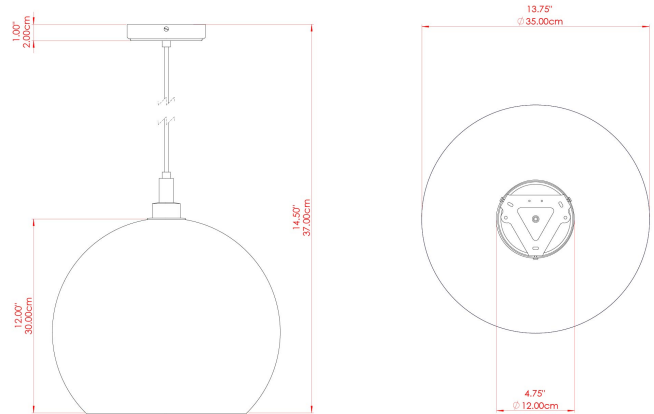

MATERIAL	Brass   Glass
HEIGHT	37cm
WIDTH   DIAMETER	35cm
LENGTH   PROJECTION	n/a
WEIGHT	2.6 kg
LAMPHOLDER	E27
MAX WATTAGE	6.5W
VOLTAGE	220/240v
IP RATING	IP65
CLASS PROTECTION	Class II
SHADE	GL134   GLWP01
FLEX   BAR   CHAIN LENGTH	100cm
CABLE TYPE	MLOCA001   Brown Fabric Braided Outdoor Rubber Cable   2 Core Round

### FIXING BRACKET: MLROSE39 | Antique Brass

MATERIAL	Brass   Glass
HEIGHT	37cm
WIDTH   DIAMETER	35cm
LENGTH   PROJECTION	n/a
WEIGHT	2.6 kg
LAMPHOLDER	E27
MAX WATTAGE	6.5W
VOLTAGE	220/240v
IP RATING	IP65
CLASS PROTECTION	Class II
SHADE	GL134   GLWP01
FLEX   BAR   CHAIN LENGTH	100cm
CABLE TYPE	MLOCA002   Black Fabric Braided Outdoor Rubber Cable   2 Core Round

MATERIAL	Brass   Glass
HEIGHT	37cm
WIDTH   DIAMETER	35cm
LENGTH   PROJECTION	n/a
WEIGHT	2.6 kg
LAMPHOLDER	E27
MAX WATTAGE	6.5W
VOLTAGE	220/240v
IP RATING	IP65
CLASS PROTECTION	Class II
SHADE	GL134   GLWP02
FLEX   BAR   CHAIN LENGTH	100cm
CABLE TYPE	MLOCA002   Black Fabric Braided Outdoor Rubber Cable   2 Core Round

MATERIAL	Brass   Glass
HEIGHT	37cm
WIDTH   DIAMETER	35cm
LENGTH   PROJECTION	n/a
WEIGHT	2.6 kg
LAMPHOLDER	E27
MAX WATTAGE	6.5W
VOLTAGE	220/240v
IP RATING	IP65
CLASS PROTECTION	Class II
SHADE	GL134   GLWP01
FLEX   BAR   CHAIN LENGTH	100cm
CABLE TYPE	MLOCA002   Black Fabric Braided Outdoor Rubber Cable   2 Core Round