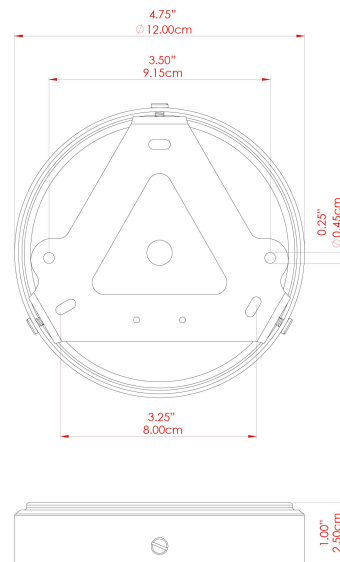

MATERIAL	Brass | Glass
HEIGHT	37cm
WIDTH | DIAMETER	35cm
LENGTH | PROJECTION	n/a
WEIGHT	2.6 kg
LAMPHOLDER	E27
MAX WATTAGE	6.5W
VOLTAGE	220/240v
IP RATING	IP65
CLASS PROTECTION	Class II
SHADE	GL134 | GLWP01
FLEX | BAR | CHAIN LENGTH	100cm
CABLE TYPE	MLOCA002 | Black Fabric Braided Outdoor Rubber Cable | 2 Core Round

FIXING BRACKET: MLROSE39 | Polished Chrome