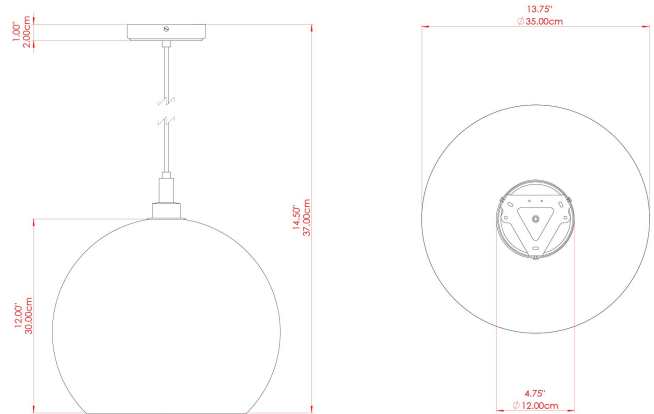

MATERIAL	Brass | Glass
HEIGHT	37cm
WIDTH | DIAMETER	35cm
LENGTH | PROJECTION	n/a
WEIGHT	2.6 kg
LAMPHOLDER	E27
MAX WATTAGE	6.5W
VOLTAGE	220/240v
IP RATING	IP65
CLASS PROTECTION	Class II
SHADE	GL134 | GLWP02
FLEX | BAR | CHAIN LENGTH	100cm
CABLE TYPE	MLOCA002 | Black Fabric Braided Outdoor Rubber Cable | 2 Core Round