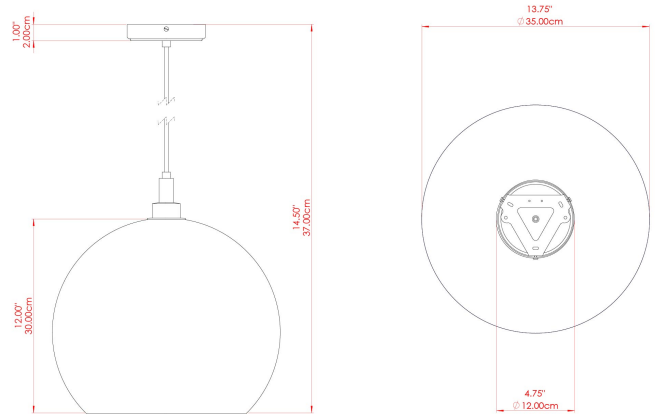

MATERIAL	Brass   Glass
HEIGHT	37cm
WIDTH   DIAMETER	35cm
LENGTH   PROJECTION	n/a
WEIGHT	2.6 kg
LAMPHOLDER	E27
MAX WATTAGE	6.5W
VOLTAGE	220/240v
IP RATING	IP65
CLASS PROTECTION	Class II
SHADE	GL134   GLWP01
FLEX   BAR   CHAIN LENGTH	100cm
CABLE TYPE	MLOCA001   Brown Fabric Braided Outdoor Rubber Cable   2 Core Round

MATERIAL	Brass   Glass
HEIGHT	37cm
WIDTH   DIAMETER	35cm
LENGTH   PROJECTION	n/a
WEIGHT	2.6 kg
LAMPHOLDER	E27
MAX WATTAGE	6.5W
VOLTAGE	220/240v
IP RATING	IP65
CLASS PROTECTION	Class II
SHADE	GL134   GLWP01
FLEX   BAR   CHAIN LENGTH	100cm
CABLE TYPE	MLOCA002   Black Fabric Braided Outdoor Rubber Cable   2 Core Round

FIXING BRACKET: MLROSE39 | Polished Chrome

MATERIAL	Brass   Glass
HEIGHT	37cm
WIDTH   DIAMETER	35cm
LENGTH   PROJECTION	n/a
WEIGHT	2.6 kg
LAMPHOLDER	E27
MAX WATTAGE	6.5W
VOLTAGE	220/240v
IP RATING	IP65
CLASS PROTECTION	Class II
SHADE	GL134   GLWP02
FLEX   BAR   CHAIN LENGTH	100cm
CABLE TYPE	MLOCA002   Black Fabric Braided Outdoor Rubber Cable   2 Core Round