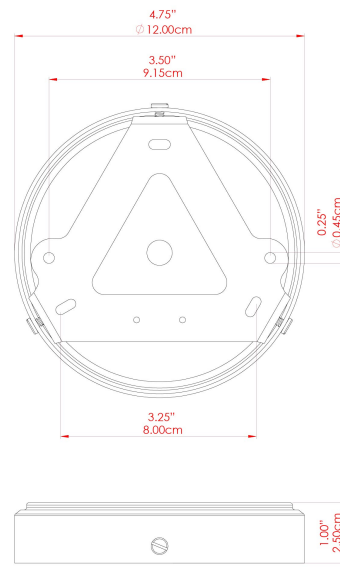

FIXING BRACKET: MLROSE39 | Satin Brass