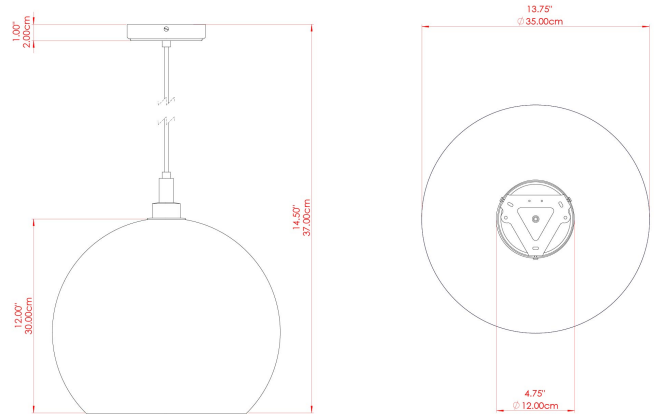

MATERIAL	Brass | Glass
HEIGHT	37cm
WIDTH | DIAMETER	35cm
LENGTH | PROJECTION	n/a
WEIGHT	2.6 kg
LAMPHOLDER	E27
MAX WATTAGE	6.5W
VOLTAGE	220/240v
IP RATING	IP65
CLASS PROTECTION	Class II
SHADE	GL134 | GLWP01
FLEX | BAR | CHAIN LENGTH	100cm
CABLE TYPE	MLOCA002 | Black Fabric Braided Outdoor Rubber Cable | 2 Core Round

WWW.MULLANLIGHTING.COM

Product Notes:

1) Bulbs not included. 2) Dimensions do not include bulbs. 3) All products are individually made-to-order and therefore may differ slightly within manufacturing tolerances. 4) Cable / chain can be shortened during installation. Longer cable / chain lengths available on request. 5) Additional colour finishes may be available on request. 6) Refer to our website for a full list of terms and conditions.