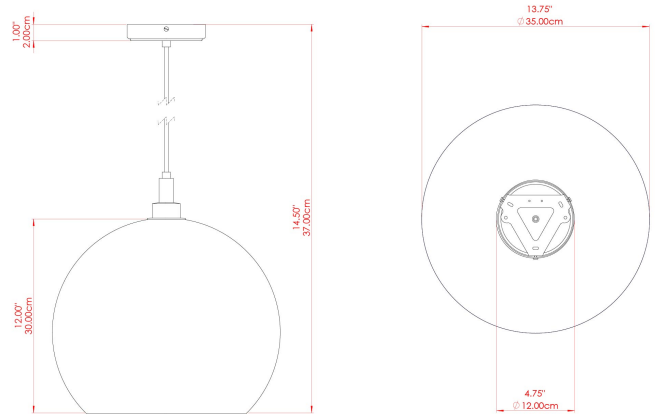

MATERIAL	Brass   Glass
HEIGHT	37cm
WIDTH   DIAMETER	35cm
LENGTH   PROJECTION	n/a
WEIGHT	2.6 kg
LAMPHOLDER	E27
MAX WATTAGE	6.5W
VOLTAGE	220/240v
IP RATING	IP65
CLASS PROTECTION	Class II
SHADE	GL134   GLWP01
FLEX   BAR   CHAIN LENGTH	100cm
CABLE TYPE	MLOCA001   Brown Fabric Braided Outdoor Rubber Cable   2 Core Round

### FIXING BRACKET: MLROSE39 | Antique Brass

MATERIAL	Brass   Glass
HEIGHT	37cm
WIDTH   DIAMETER	35cm
LENGTH   PROJECTION	n/a
WEIGHT	2.6 kg
LAMPHOLDER	E27
MAX WATTAGE	6.5W
VOLTAGE	220/240v
IP RATING	IP65
CLASS PROTECTION	Class II
SHADE	GL134   GLWP01
FLEX   BAR   CHAIN LENGTH	100cm
CABLE TYPE	MLOCA002   Black Fabric Braided Outdoor Rubber Cable   2 Core Round

MATERIAL	Brass   Glass
HEIGHT	37cm
WIDTH   DIAMETER	35cm
LENGTH   PROJECTION	n/a
WEIGHT	2.6 kg
LAMPHOLDER	E27
MAX WATTAGE	6.5W
VOLTAGE	220/240v
IP RATING	IP65
CLASS PROTECTION	Class II
SHADE	GL134   GLWP02
FLEX   BAR   CHAIN LENGTH	100cm
CABLE TYPE	MLOCA002   Black Fabric Braided Outdoor Rubber Cable   2 Core Round

MATERIAL	Brass   Glass
HEIGHT	37cm
WIDTH   DIAMETER	35cm
LENGTH   PROJECTION	n/a
WEIGHT	2.6 kg
LAMPHOLDER	E27
MAX WATTAGE	6.5W
VOLTAGE	220/240v
IP RATING	IP65
CLASS PROTECTION	Class II
SHADE	GL134   GLWP01
FLEX   BAR   CHAIN LENGTH	100cm
CABLE TYPE	MLOCA002   Black Fabric Braided Outdoor Rubber Cable   2 Core Round