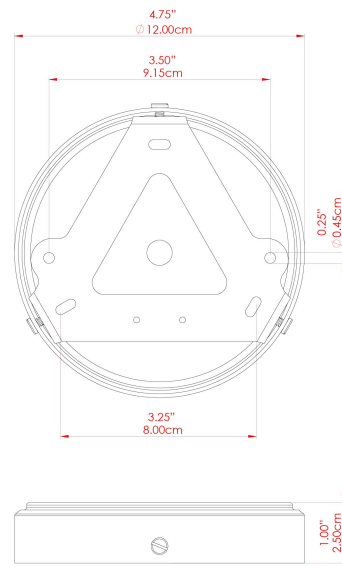

FIXING BRACKET: MLROSE39 | Satin Brass