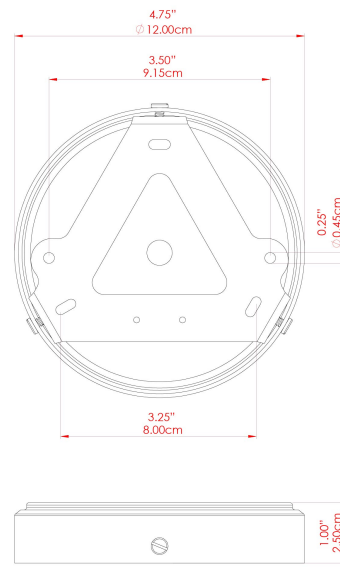

FIXING BRACKET: MLROSE39 | Antique Brass