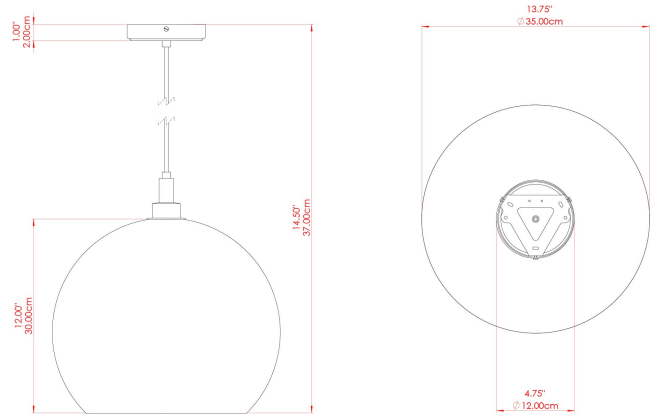

MATERIAL	Brass | Glass
HEIGHT	37cm
WIDTH | DIAMETER	35cm
LENGTH | PROJECTION	n/a
WEIGHT	2.6 kg
LAMPHOLDER	E27
MAX WATTAGE	6.5W
VOLTAGE	220/240v
IP RATING	IP65
CLASS PROTECTION	Class II
SHADE	GL134 | GLWP01
FLEX | BAR | CHAIN LENGTH	100cm
CABLE TYPE	MLOCA002 | Black Fabric Braided Outdoor Rubber Cable | 2 Core Round