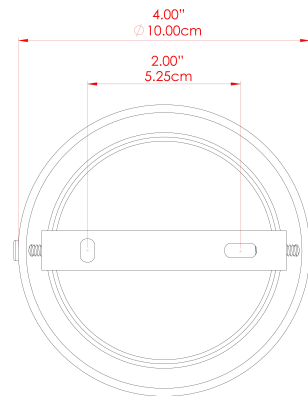

FIXING BRACKET: MLWB01 | Antique Silver

Product Notes:
1) Bulbs not included. 2) Dimensions do not include bulbs. 3) All products are individually made-to-order and therefore may differ slightly within manufacturing tolerances. 4) Cable / chain can be shortened during installation. Longer cable / chain lengths available on request. 5) Additional colour finishes may be available on request. 6) Refer to our website for a full list of terms and conditions.