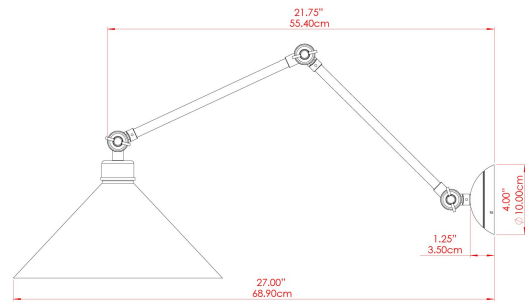

## MLWL221ANTBRS Antique Brass

MATERIAL	Brass   Glass
HEIGHT	57cm
WIDTH   DIAMETER	30cm
LENGTH   PROJECTION	69cm
WEIGHT	1.8 kg
LAMPHOLDER	E27
MAX WATTAGE	40W
VOLTAGE	220/240v
IP RATING	IP20
CLASS PROTECTION	Class I
SHADE	GL028
FLEX   BAR   CHAIN LENGTH	n/a
CABLE TYPE	-

## MLWL221ANTSLV Antique Silver

ANTIQUE SILVER

MATERIAL	Brass   Glass
HEIGHT	57cm
WIDTH   DIAMETER	30cm
LENGTH   PROJECTION	69cm
WEIGHT	1.8 kg
LAMPHOLDER	E27
MAX WATTAGE	40W
VOLTAGE	220/240v
IP RATING	IP20
CLASS PROTECTION	Class I
SHADE	GL028
FLEX   BAR   CHAIN LENGTH	n/a
CABLE TYPE	-

# REBELL Wall Light

MLWL221POLBRS Polished Brass

MATERIAL	Brass   Glass
HEIGHT	57cm
WIDTH   DIAMETER	30cm
LENGTH   PROJECTION	69cm
WEIGHT	1.8 kg
LAMPHOLDER	E27
MAX WATTAGE	40W
VOLTAGE	220/240v
IP RATING	IP20
CLASS PROTECTION	Class I
SHADE	GL028
FLEX   BAR   CHAIN LENGTH	n/a
CABLE TYPE	-

## MLWL221SATBRS Satin Brass

MATERIAL	Brass   Glass
HEIGHT	57cm
WIDTH   DIAMETER	30cm
LENGTH   PROJECTION	69cm
WEIGHT	1.8 kg
LAMPHOLDER	E27
MAX WATTAGE	40W
VOLTAGE	220/240v
IP RATING	IP20
CLASS PROTECTION	Class I
SHADE	GL028
FLEX   BAR   CHAIN LENGTH	n/a
CABLE TYPE	-