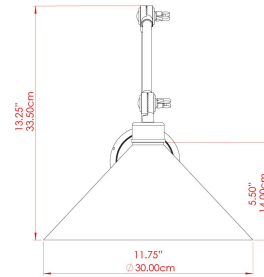

## MLWL221ANTBRS Antique Brass

MATERIAL	Brass   Glass
HEIGHT	57cm
WIDTH   DIAMETER	30cm
LENGTH   PROJECTION	69cm
WEIGHT	1.8 kg
LAMPHOLDER	E27
MAX WATTAGE	40W
VOLTAGE	220/240v
IP RATING	IP20
CLASS PROTECTION	Class I
SHADE	GL028
FLEX   BAR   CHAIN LENGTH	n/a
CABLE TYPE	-

## MLWL221ANTSLV Antique Silver

ANTIQUE SILVER

MATERIAL	Brass   Glass
HEIGHT	57cm
WIDTH   DIAMETER	30cm
LENGTH   PROJECTION	69cm
WEIGHT	1.8 kg
LAMPHOLDER	E27
MAX WATTAGE	40W
VOLTAGE	220/240v
IP RATING	IP20
CLASS PROTECTION	Class I
SHADE	GL028
FLEX   BAR   CHAIN LENGTH	n/a
CABLE TYPE	-

# REBELL Wall Light

MLWL221POLBRS Polished Brass

MATERIAL	Brass   Glass
HEIGHT	57cm
WIDTH   DIAMETER	30cm
LENGTH   PROJECTION	69cm
WEIGHT	1.8 kg
LAMPHOLDER	E27
MAX WATTAGE	40W
VOLTAGE	220/240v
IP RATING	IP20
CLASS PROTECTION	Class I
SHADE	GL028
FLEX   BAR   CHAIN LENGTH	n/a
CABLE TYPE	-

## MLWL221SATBRS Satin Brass

MATERIAL	Brass   Glass
HEIGHT	57cm
WIDTH   DIAMETER	30cm
LENGTH   PROJECTION	69cm
WEIGHT	1.8 kg
LAMPHOLDER	E27
MAX WATTAGE	40W
VOLTAGE	220/240v
IP RATING	IP20
CLASS PROTECTION	Class I
SHADE	GL028
FLEX   BAR   CHAIN LENGTH	n/a
CABLE TYPE	-