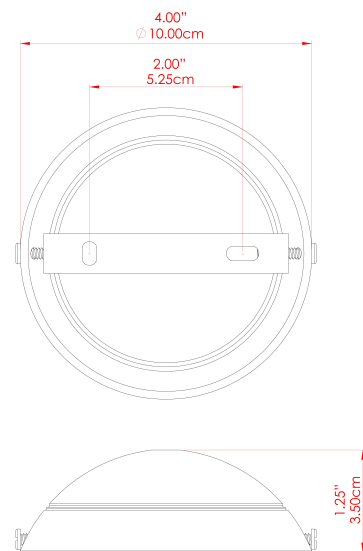

FIXING BRACKET: MLWB01 | Antique Brass