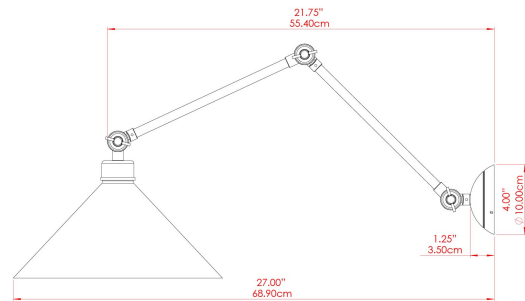

## MLWL221ANTBRS Antique Brass

MATERIAL	Brass   Glass
HEIGHT	57cm
WIDTH   DIAMETER	30cm
LENGTH   PROJECTION	69cm
WEIGHT	1.8 kg
LAMPHOLDER	E27
MAX WATTAGE	40W
VOLTAGE	220/240v
IP RATING	IP20
CLASS PROTECTION	Class I
SHADE	GL028
FLEX   BAR   CHAIN LENGTH	n/a
CABLE TYPE	-

## MLWL221ANTSLV Antique Silver

ANTIQUE SILVER

MATERIAL	Brass   Glass
HEIGHT	57cm
WIDTH   DIAMETER	30cm
LENGTH   PROJECTION	69cm
WEIGHT	1.8 kg
LAMPHOLDER	E27
MAX WATTAGE	40W
VOLTAGE	220/240v
IP RATING	IP20
CLASS PROTECTION	Class I
SHADE	GL028
FLEX   BAR   CHAIN LENGTH	n/a
CABLE TYPE	-

# REBELL Wall Light

MLWL221POLBRS Polished Brass

MATERIAL	Brass   Glass
HEIGHT	57cm
WIDTH   DIAMETER	30cm
LENGTH   PROJECTION	69cm
WEIGHT	1.8 kg
LAMPHOLDER	E27
MAX WATTAGE	40W
VOLTAGE	220/240v
IP RATING	IP20
CLASS PROTECTION	Class I
SHADE	GL028
FLEX   BAR   CHAIN LENGTH	n/a
CABLE TYPE	-

## MLWL221SATBRS Satin Brass

MATERIAL	Brass   Glass
HEIGHT	57cm
WIDTH   DIAMETER	30cm
LENGTH   PROJECTION	69cm
WEIGHT	1.8 kg
LAMPHOLDER	E27
MAX WATTAGE	40W
VOLTAGE	220/240v
IP RATING	IP20
CLASS PROTECTION	Class I
SHADE	GL028
FLEX   BAR   CHAIN LENGTH	n/a
CABLE TYPE	-