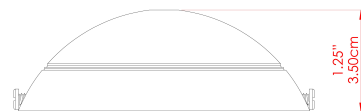

FIXING BRACKET: MLWB01 | Antique Silver