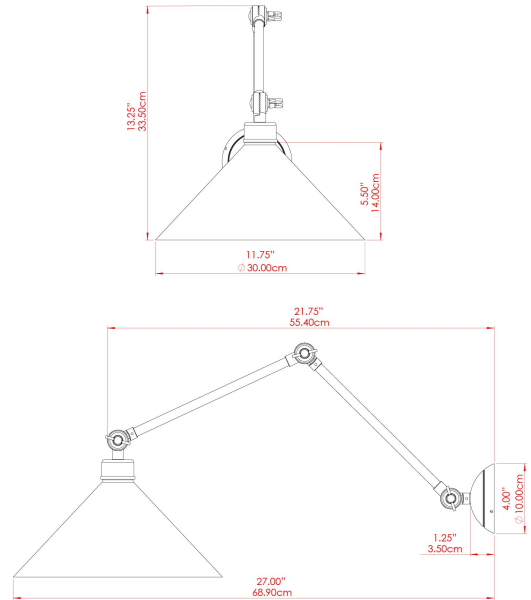

## MLWL221ANTBRS Antique Brass

MATERIAL	Brass   Glass
HEIGHT	57cm
WIDTH   DIAMETER	30cm
LENGTH   PROJECTION	69cm
WEIGHT	1.8 kg
LAMPHOLDER	E27
MAX WATTAGE	40W
VOLTAGE	220/240v
IP RATING	IP20
CLASS PROTECTION	Class I
SHADE	GL028
FLEX   BAR   CHAIN LENGTH	n/a
CABLE TYPE	-

## MLWL221ANTSLV Antique Silver

ANTIQUE SILVER

MATERIAL	Brass   Glass
HEIGHT	57cm
WIDTH   DIAMETER	30cm
LENGTH   PROJECTION	69cm
WEIGHT	1.8 kg
LAMPHOLDER	E27
MAX WATTAGE	40W
VOLTAGE	220/240v
IP RATING	IP20
CLASS PROTECTION	Class I
SHADE	GL028
FLEX   BAR   CHAIN LENGTH	n/a
CABLE TYPE	-

# REBELL Wall Light

MLWL221POLBRS Polished Brass

MATERIAL	Brass   Glass
HEIGHT	57cm
WIDTH   DIAMETER	30cm
LENGTH   PROJECTION	69cm
WEIGHT	1.8 kg
LAMPHOLDER	E27
MAX WATTAGE	40W
VOLTAGE	220/240v
IP RATING	IP20
CLASS PROTECTION	Class I
SHADE	GL028
FLEX   BAR   CHAIN LENGTH	n/a
CABLE TYPE	-

## MLWL221SATBRS Satin Brass

MATERIAL	Brass   Glass
HEIGHT	57cm
WIDTH   DIAMETER	30cm
LENGTH   PROJECTION	69cm
WEIGHT	1.8 kg
LAMPHOLDER	E27
MAX WATTAGE	40W
VOLTAGE	220/240v
IP RATING	IP20
CLASS PROTECTION	Class I
SHADE	GL028
FLEX   BAR   CHAIN LENGTH	n/a
CABLE TYPE	-