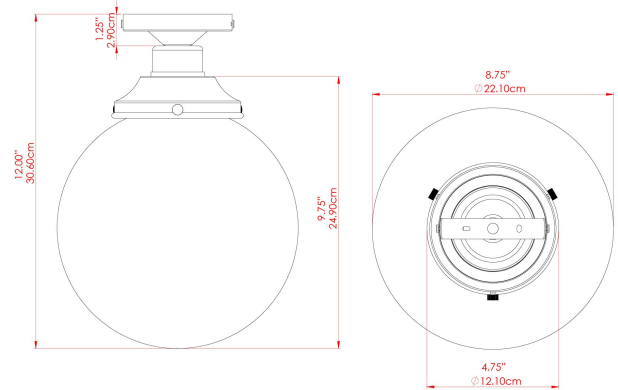

YEREVAN 20CM Ceiling Light

MLCF28ANTBRS Antique Brass

MATERIAL	Brass Glass
HEIGHT	27cm
WIDTH DIAMETER	20cm
LENGTH PROJECTION	n/a
WEIGHT	0.84 kg
LAMPHOLDER	E27
MAX WATTAGE	60W
VOLTAGE	220/240v
IP RATING	IP20
CLASS PROTECTION	Class I
SHADE	GL044E
FLEX BAR CHAIN LENGTH	n/a
CABLE TYPE	-

YEREVAN 20CM Ceiling Light

MLCF28ANTSLV Antique Silver

MATERIAL	Brass Glass
HEIGHT	27cm
WIDTH DIAMETER	20cm
LENGTH PROJECTION	n/a
WEIGHT	0.84 kg
LAMPHOLDER	E27
MAX WATTAGE	60W
VOLTAGE	220/240v
IP RATING	IP20
CLASS PROTECTION	Class I
SHADE	GL044E
FLEX BAR CHAIN LENGTH	n/a
CABLE TYPE	-

FIXING BRACKET: MLWB02 | Antique Silver

YEREVAN 20CM Ceiling Light

MLCF28POLBRS Polished Brass

MATERIAL	Brass Glass
HEIGHT	27cm
WIDTH DIAMETER	20cm
LENGTH PROJECTION	n/a
WEIGHT	0.84 kg
LAMPHOLDER	E27
MAX WATTAGE	60W
VOLTAGE	220/240v
IP RATING	IP20
CLASS PROTECTION	Class I
SHADE	GL044E
FLEX BAR CHAIN LENGTH	n/a
CABLE TYPE	-

YEREVAN 20CM Ceiling Light

MLCF28POLCHR Polished Chrome

MATERIAL	Brass Glass
HEIGHT	27cm
WIDTH DIAMETER	20cm
LENGTH PROJECTION	n/a
WEIGHT	0.84 kg
LAMPHOLDER	E27
MAX WATTAGE	60W
VOLTAGE	220/240v
IP RATING	IP20
CLASS PROTECTION	Class I
SHADE	GL044E
FLEX BAR CHAIN LENGTH	n/a
CABLE TYPE	-