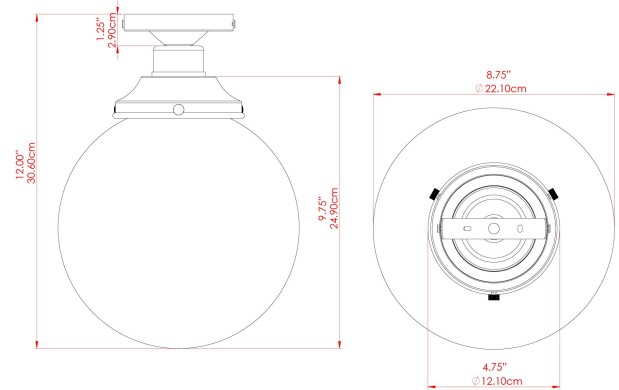

YEREVAN 20CM Ceiling Light

MLCF28ANTSLV Antique Silver

MATERIAL	Brass Glass
HEIGHT	27cm
WIDTH DIAMETER	20cm
LENGTH PROJECTION	n/a
WEIGHT	0.84 kg
LAMPHOLDER	E27
MAX WATTAGE	60W
VOLTAGE	220/240v
IP RATING	IP20
CLASS PROTECTION	Class I
SHADE	GL044E
FLEX BAR CHAIN LENGTH	n/a
CABLE TYPE	-

FIXING BRACKET: MLWB02 | Antique Silver

YEREVAN 20CM Ceiling Light

MLCF28POLBRS Polished Brass

MATERIAL	Brass Glass
HEIGHT	27cm
WIDTH DIAMETER	20cm
LENGTH PROJECTION	n/a
WEIGHT	0.84 kg
LAMPHOLDER	E27
MAX WATTAGE	60W
VOLTAGE	220/240v
IP RATING	IP20
CLASS PROTECTION	Class I
SHADE	GL044E
FLEX BAR CHAIN LENGTH	n/a
CABLE TYPE	-

YEREVAN 20CM Ceiling Light

MLCF28POLCHR Polished Chrome

MATERIAL	Brass Glass
HEIGHT	27cm
WIDTH DIAMETER	20cm
LENGTH PROJECTION	n/a
WEIGHT	0.84 kg
LAMPHOLDER	E27
MAX WATTAGE	60W
VOLTAGE	220/240v
IP RATING	IP20
CLASS PROTECTION	Class I
SHADE	GL044E
FLEX BAR CHAIN LENGTH	n/a
CABLE TYPE	-

FIXING BRACKET: MLWB02 | Polished Chrome

YEREVAN 20CM Ceiling Light

MLCF28SATBRS Satin Brass

MATERIAL	Brass Glass
HEIGHT	27cm
WIDTH DIAMETER	20cm
LENGTH PROJECTION	n/a
WEIGHT	0.84 kg
LAMPHOLDER	E27
MAX WATTAGE	60W
VOLTAGE	220/240v
IP RATING	IP20
CLASS PROTECTION	Class I
SHADE	GL044E
FLEX BAR CHAIN LENGTH	n/a
CABLE TYPE	-