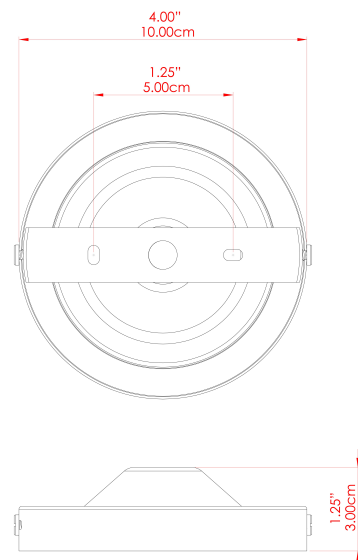

YEREVAN 20CM Ceiling Light

MLCF28ANTSLV Antique Silver

MATERIAL	Brass Glass
HEIGHT	27cm
WIDTH DIAMETER	20cm
LENGTH PROJECTION	n/a
WEIGHT	0.84 kg
LAMPHOLDER	E27
MAX WATTAGE	60W
VOLTAGE	220/240v
IP RATING	IP20
CLASS PROTECTION	Class I
SHADE	GL044E
FLEX BAR CHAIN LENGTH	n/a
CABLE TYPE	-

YEREVAN 20CM Ceiling Light

MLCF28POLCHR Polished Chrome

MATERIAL	Brass Glass
HEIGHT	27cm
WIDTH DIAMETER	20cm
LENGTH PROJECTION	n/a
WEIGHT	0.84 kg
LAMPHOLDER	E27
MAX WATTAGE	60W
VOLTAGE	220/240v
IP RATING	IP20
CLASS PROTECTION	Class I
SHADE	GL044E
FLEX BAR CHAIN LENGTH	n/a
CABLE TYPE	-

FIXING BRACKET: MLWB02 | Polished Chrome

YEREVAN 20CM Ceiling Light

MLCF28SATBRS Satin Brass

MATERIAL	Brass Glass
HEIGHT	27cm
WIDTH DIAMETER	20cm
LENGTH PROJECTION	n/a
WEIGHT	0.84 kg
LAMPHOLDER	E27
MAX WATTAGE	60W
VOLTAGE	220/240v
IP RATING	IP20
CLASS PROTECTION	Class I
SHADE	GL044E
FLEX BAR CHAIN LENGTH	n/a
CABLE TYPE	-

FIXING BRACKET: MLWB02 | Satin Brass

YEREVAN 20CM Ceiling Light

MLCF28SATCHR Satin Chrome

MATERIAL	Brass Glass
HEIGHT	27cm
WIDTH DIAMETER	20cm
LENGTH PROJECTION	n/a
WEIGHT	0.84 kg
LAMPHOLDER	E27
MAX WATTAGE	60W
VOLTAGE	220/240v
IP RATING	IP20
CLASS PROTECTION	Class I
SHADE	GL044E
FLEX BAR CHAIN LENGTH	n/a
CABLE TYPE	-