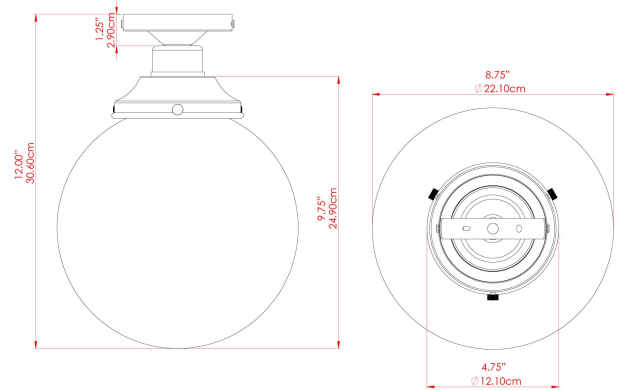

FIXING BRACKET: MLWB02 | Antique Silver

YEREVAN 20CM Ceiling Light

MLCF28POLBRS Polished Brass

MATERIAL	Brass Glass
HEIGHT	27cm
WIDTH DIAMETER	20cm
LENGTH PROJECTION	n/a
WEIGHT	0.84 kg
LAMPHOLDER	E27
MAX WATTAGE	60W
VOLTAGE	220/240v
IP RATING	IP20
CLASS PROTECTION	Class I
SHADE	GL044E
FLEX BAR CHAIN LENGTH	n/a
CABLE TYPE	-

YEREVAN 20CM Ceiling Light

MLCF28POLCHR Polished Chrome

MATERIAL	Brass Glass
HEIGHT	27cm
WIDTH DIAMETER	20cm
LENGTH PROJECTION	n/a
WEIGHT	0.84 kg
LAMPHOLDER	E27
MAX WATTAGE	60W
VOLTAGE	220/240v
IP RATING	IP20
CLASS PROTECTION	Class I
SHADE	GL044E
FLEX BAR CHAIN LENGTH	n/a
CABLE TYPE	-

FIXING BRACKET: MLWB02 | Polished Chrome

YEREVAN 20CM Ceiling Light

MLCF28SATBRS Satin Brass

MATERIAL	Brass Glass
HEIGHT	27cm
WIDTH DIAMETER	20cm
LENGTH PROJECTION	n/a
WEIGHT	0.84 kg
LAMPHOLDER	E27
MAX WATTAGE	60W
VOLTAGE	220/240v
IP RATING	IP20
CLASS PROTECTION	Class I
SHADE	GL044E
FLEX BAR CHAIN LENGTH	n/a
CABLE TYPE	-

FIXING BRACKET: MLWB02 | Satin Brass

YEREVAN 20CM Ceiling Light

MLCF28SATCHR Satin Chrome

MATERIAL	Brass Glass
HEIGHT	27cm
WIDTH DIAMETER	20cm
LENGTH PROJECTION	n/a
WEIGHT	0.84 kg
LAMPHOLDER	E27
MAX WATTAGE	60W
VOLTAGE	220/240v
IP RATING	IP20
CLASS PROTECTION	Class I
SHADE	GL044E
FLEX BAR CHAIN LENGTH	n/a
CABLE TYPE	-