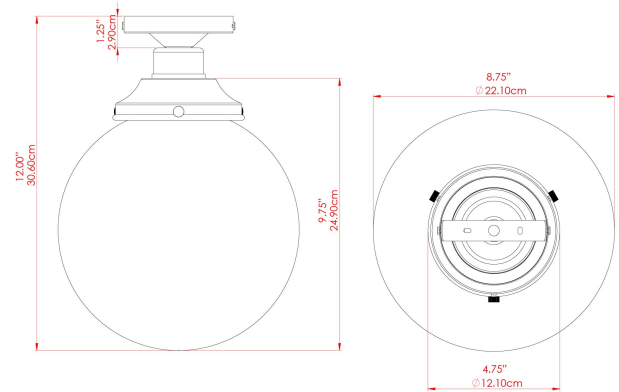

YEREVAN 20CM Ceiling Light

MLCF28ANTBRS Antique Brass

MATERIAL	Brass Glass
HEIGHT	27cm
WIDTH DIAMETER	20cm
LENGTH PROJECTION	n/a
WEIGHT	0.84 kg
LAMPHOLDER	E27
MAX WATTAGE	60W
VOLTAGE	220/240v
IP RATING	IP20
CLASS PROTECTION	Class I
SHADE	GL044E
FLEX BAR CHAIN LENGTH	n/a
CABLE TYPE	-

YEREVAN 20CM Ceiling Light

MLCF28ANTSLV Antique Silver

MATERIAL	Brass Glass
HEIGHT	27cm
WIDTH DIAMETER	20cm
LENGTH PROJECTION	n/a
WEIGHT	0.84 kg
LAMPHOLDER	E27
MAX WATTAGE	60W
VOLTAGE	220/240v
IP RATING	IP20
CLASS PROTECTION	Class I
SHADE	GL044E
FLEX BAR CHAIN LENGTH	n/a
CABLE TYPE	-

FIXING BRACKET: MLWB02 | Antique Silver

YEREVAN 20CM Ceiling Light

MLCF28POLBRS Polished Brass

MATERIAL	Brass Glass
HEIGHT	27cm
WIDTH DIAMETER	20cm
LENGTH PROJECTION	n/a
WEIGHT	0.84 kg
LAMPHOLDER	E27
MAX WATTAGE	60W
VOLTAGE	220/240v
IP RATING	IP20
CLASS PROTECTION	Class I
SHADE	GL044E
FLEX BAR CHAIN LENGTH	n/a
CABLE TYPE	-

YEREVAN 20CM Ceiling Light

MLCF28POLCHR Polished Chrome

MATERIAL	Brass Glass
HEIGHT	27cm
WIDTH DIAMETER	20cm
LENGTH PROJECTION	n/a
WEIGHT	0.84 kg
LAMPHOLDER	E27
MAX WATTAGE	60W
VOLTAGE	220/240v
IP RATING	IP20
CLASS PROTECTION	Class I
SHADE	GL044E
FLEX BAR CHAIN LENGTH	n/a
CABLE TYPE	-