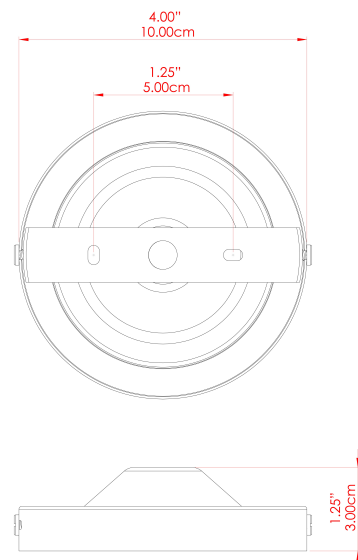

YEREVAN 20CM Ceiling Light

MLCF28ANTBRS Antique Brass

MATERIAL	Brass Glass
HEIGHT	27cm
WIDTH DIAMETER	20cm
LENGTH PROJECTION	n/a
WEIGHT	0.84 kg
LAMPHOLDER	E27
MAX WATTAGE	60W
VOLTAGE	220/240v
IP RATING	IP20
CLASS PROTECTION	Class I
SHADE	GL044E
FLEX BAR CHAIN LENGTH	n/a
CABLE TYPE	-

YEREVAN 20CM Ceiling Light

MLCF28ANTSLV Antique Silver

MATERIAL	Brass Glass
HEIGHT	27cm
WIDTH DIAMETER	20cm
LENGTH PROJECTION	n/a
WEIGHT	0.84 kg
LAMPHOLDER	E27
MAX WATTAGE	60W
VOLTAGE	220/240v
IP RATING	IP20
CLASS PROTECTION	Class I
SHADE	GL044E
FLEX BAR CHAIN LENGTH	n/a
CABLE TYPE	-

FIXING BRACKET: MLWB02 | Antique Silver

YEREVAN 20CM Ceiling Light

MLCF28POLBRS Polished Brass

MATERIAL	Brass Glass
HEIGHT	27cm
WIDTH DIAMETER	20cm
LENGTH PROJECTION	n/a
WEIGHT	0.84 kg
LAMPHOLDER	E27
MAX WATTAGE	60W
VOLTAGE	220/240v
IP RATING	IP20
CLASS PROTECTION	Class I
SHADE	GL044E
FLEX BAR CHAIN LENGTH	n/a
CABLE TYPE	-

YEREVAN 20CM Ceiling Light

MLCF28POLCHR Polished Chrome

MATERIAL	Brass Glass
HEIGHT	27cm
WIDTH DIAMETER	20cm
LENGTH PROJECTION	n/a
WEIGHT	0.84 kg
LAMPHOLDER	E27
MAX WATTAGE	60W
VOLTAGE	220/240v
IP RATING	IP20
CLASS PROTECTION	Class I
SHADE	GL044E
FLEX BAR CHAIN LENGTH	n/a
CABLE TYPE	-