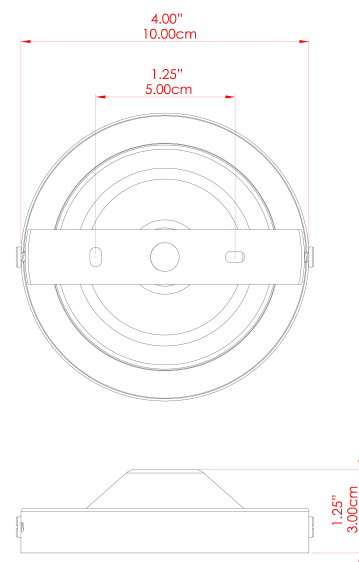

MATERIAL	Brass | Glass
HEIGHT	27cm
WIDTH | DIAMETER	20cm
LENGTH | PROJECTION	n/a
WEIGHT	0.84 kg
LAMPHOLDER	E27
MAX WATTAGE	60W
VOLTAGE	220/240v
IP RATING	IP20
CLASS PROTECTION	Class I
SHADE	GL044E
FLEX | BAR | CHAIN LENGTH	n/a
CABLE TYPE	- |

FIXING BRACKET: MLWB02 | Antique Brass