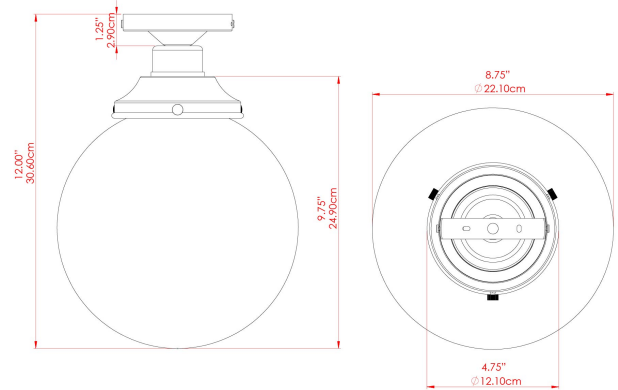

YEREVAN 20CM Ceiling Light

MLCF28ANTSLV Antique Silver

MATERIAL	Brass Glass
HEIGHT	27cm
WIDTH DIAMETER	20cm
LENGTH PROJECTION	n/a
WEIGHT	0.84 kg
LAMPHOLDER	E27
MAX WATTAGE	60W
VOLTAGE	220/240v
IP RATING	IP20
CLASS PROTECTION	Class I
SHADE	GL044E
FLEX BAR CHAIN LENGTH	n/a
CABLE TYPE	-

YEREVAN 20CM Ceiling Light

MLCF28POLCHR Polished Chrome

MATERIAL	Brass Glass
HEIGHT	27cm
WIDTH DIAMETER	20cm
LENGTH PROJECTION	n/a
WEIGHT	0.84 kg
LAMPHOLDER	E27
MAX WATTAGE	60W
VOLTAGE	220/240v
IP RATING	IP20
CLASS PROTECTION	Class I
SHADE	GL044E
FLEX BAR CHAIN LENGTH	n/a
CABLE TYPE	-

FIXING BRACKET: MLWB02 | Polished Chrome

YEREVAN 20CM Ceiling Light

MLCF28SATBRS Satin Brass

MATERIAL	Brass Glass
HEIGHT	27cm
WIDTH DIAMETER	20cm
LENGTH PROJECTION	n/a
WEIGHT	0.84 kg
LAMPHOLDER	E27
MAX WATTAGE	60W
VOLTAGE	220/240v
IP RATING	IP20
CLASS PROTECTION	Class I
SHADE	GL044E
FLEX BAR CHAIN LENGTH	n/a
CABLE TYPE	-

FIXING BRACKET: MLWB02 | Satin Brass

YEREVAN 20CM Ceiling Light

MLCF28SATCHR Satin Chrome

MATERIAL	Brass Glass
HEIGHT	27cm
WIDTH DIAMETER	20cm
LENGTH PROJECTION	n/a
WEIGHT	0.84 kg
LAMPHOLDER	E27
MAX WATTAGE	60W
VOLTAGE	220/240v
IP RATING	IP20
CLASS PROTECTION	Class I
SHADE	GL044E
FLEX BAR CHAIN LENGTH	n/a
CABLE TYPE	-