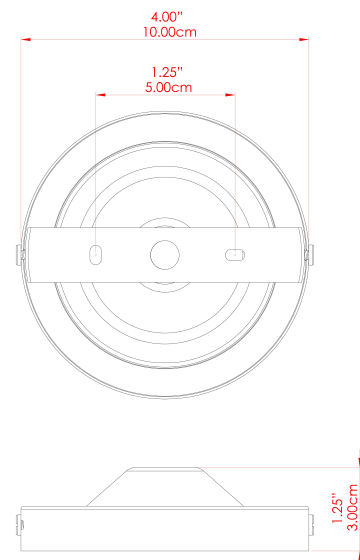

YEREVAN 20CM Ceiling Light

MLCF28ANTSLV Antique Silver

MATERIAL	Brass Glass
HEIGHT	27cm
WIDTH DIAMETER	20cm
LENGTH PROJECTION	n/a
WEIGHT	0.84 kg
LAMPHOLDER	E27
MAX WATTAGE	60W
VOLTAGE	220/240v
IP RATING	IP20
CLASS PROTECTION	Class I
SHADE	GL044E
FLEX BAR CHAIN LENGTH	n/a
CABLE TYPE	-

FIXING BRACKET: MLWB02 | Antique Silver

YEREVAN 20CM Ceiling Light

MLCF28POLBRS Polished Brass

MATERIAL	Brass Glass
HEIGHT	27cm
WIDTH DIAMETER	20cm
LENGTH PROJECTION	n/a
WEIGHT	0.84 kg
LAMPHOLDER	E27
MAX WATTAGE	60W
VOLTAGE	220/240v
IP RATING	IP20
CLASS PROTECTION	Class I
SHADE	GL044E
FLEX BAR CHAIN LENGTH	n/a
CABLE TYPE	-

YEREVAN 20CM Ceiling Light

MLCF28POLCHR Polished Chrome

MATERIAL	Brass Glass
HEIGHT	27cm
WIDTH DIAMETER	20cm
LENGTH PROJECTION	n/a
WEIGHT	0.84 kg
LAMPHOLDER	E27
MAX WATTAGE	60W
VOLTAGE	220/240v
IP RATING	IP20
CLASS PROTECTION	Class I
SHADE	GL044E
FLEX BAR CHAIN LENGTH	n/a
CABLE TYPE	-

FIXING BRACKET: MLWB02 | Polished Chrome

YEREVAN 20CM Ceiling Light

MLCF28SATBRS Satin Brass

MATERIAL	Brass Glass
HEIGHT	27cm
WIDTH DIAMETER	20cm
LENGTH PROJECTION	n/a
WEIGHT	0.84 kg
LAMPHOLDER	E27
MAX WATTAGE	60W
VOLTAGE	220/240v
IP RATING	IP20
CLASS PROTECTION	Class I
SHADE	GL044E
FLEX BAR CHAIN LENGTH	n/a
CABLE TYPE	-