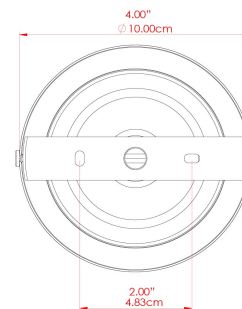

# DANICAANS Pendant

MLP023PCBRZ Bronze

MATERIAL	Brass   Aluminium
HEIGHT	46cm
WIDTH   DIAMETER	41.5cm
LENGTH   PROJECTION	n/a
WEIGHT	1 kg
LAMPHOLDER	E27
MAX WATTAGE	40W
VOLTAGE	220/240v
IP RATING	IP20
CLASS PROTECTION	Class I
SHADE	-
FLEX   BAR   CHAIN LENGTH	100cm
CABLE TYPE	MLCA009   Black PVC Flexible Cable   2 Core

MATERIAL	Brass   Aluminium
HEIGHT	46cm
WIDTH   DIAMETER	41.5cm
LENGTH   PROJECTION	n/a
WEIGHT	1 kg
LAMPHOLDER	E27
MAX WATTAGE	40W
VOLTAGE	220/240v
IP RATING	IP20
CLASS PROTECTION	Class I
SHADE	
FLEX   BAR   CHAIN LENGTH	100cm
CABLE TYPE	MLCA009   Black PVC Flexible Cable   2 Core

### FIXING BRACKET: MLROSE05HOOK | Chrome

MATERIAL	Brass   Aluminium
HEIGHT	46cm
WIDTH   DIAMETER	41.5cm
LENGTH   PROJECTION	n/a
WEIGHT	1 kg
LAMPHOLDER	E27
MAX WATTAGE	40W
VOLTAGE	220/240v
IP RATING	IP20
CLASS PROTECTION	Class I
SHADE	
FLEX   BAR   CHAIN LENGTH	100cm
CABLE TYPE	MLCA009   Black PVC Flexible Cable   2 Core

### FIXING BRACKET: MLROSE05HOOK | Grey

MATERIAL	Brass   Aluminium
HEIGHT	46cm
WIDTH   DIAMETER	41.5cm
LENGTH   PROJECTION	n/a
WEIGHT	1 kg
LAMPHOLDER	E27
MAX WATTAGE	40W
VOLTAGE	220/240v
IP RATING	IP20
CLASS PROTECTION	Class I
SHADE	
FLEX   BAR   CHAIN LENGTH	100cm
CABLE TYPE	MLCA009   Black PVC Flexible Cable   2 Core