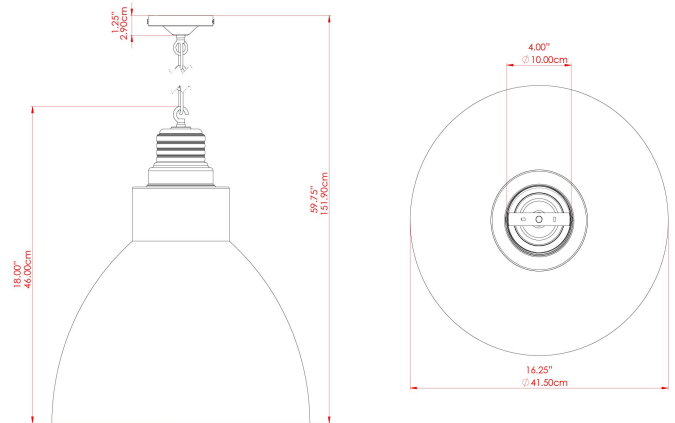

MATERIAL	Brass   Aluminium
HEIGHT	46cm
WIDTH   DIAMETER	41.5cm
LENGTH   PROJECTION	n/a
WEIGHT	1 kg
LAMPHOLDER	E27
MAX WATTAGE	40W
VOLTAGE	220/240v
IP RATING	IP20
CLASS PROTECTION	Class I
SHADE	
FLEX   BAR   CHAIN LENGTH	100cm
CABLE TYPE	MLCA009   Black PVC Flexible Cable   2 Core

# DANICAANS Pendant

MLP023PCRGR Racing Green

MATERIAL	Brass   Aluminium
HEIGHT	46cm
WIDTH   DIAMETER	41.5cm
LENGTH   PROJECTION	n/a
WEIGHT	1 kg
LAMPHOLDER	E27
MAX WATTAGE	40W
VOLTAGE	220/240v
IP RATING	IP20
CLASS PROTECTION	Class I
SHADE	
FLEX   BAR   CHAIN LENGTH	100cm
CABLE TYPE	MLCA009   Black PVC Flexible Cable   2 Core

### FIXING BRACKET: MLROSE05HOOK | Racing Green

MATERIAL	Brass   Aluminium
HEIGHT	46cm
WIDTH   DIAMETER	41.5cm
LENGTH   PROJECTION	n/a
WEIGHT	1 kg
LAMPHOLDER	E27
MAX WATTAGE	40W
VOLTAGE	220/240v
IP RATING	IP20
CLASS PROTECTION	Class I
SHADE	
FLEX   BAR   CHAIN LENGTH	100cm
CABLE TYPE	MLCA009   Black PVC Flexible Cable   2 Core

# DANICAANS Pendant

MLP023PCGRN Sage Green

MATERIAL	Brass   Aluminium
HEIGHT	46cm
WIDTH   DIAMETER	41.5cm
LENGTH   PROJECTION	n/a
WEIGHT	1 kg
LAMPHOLDER	E27
MAX WATTAGE	40W
VOLTAGE	220/240v
IP RATING	IP20
CLASS PROTECTION	Class I
SHADE	
FLEX   BAR   CHAIN LENGTH	100cm
CABLE TYPE	MLCA009   Black PVC Flexible Cable   2 Core