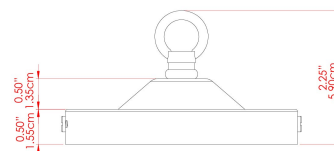

FIXING BRACKET: MLROSE05HOOK | Racing Green