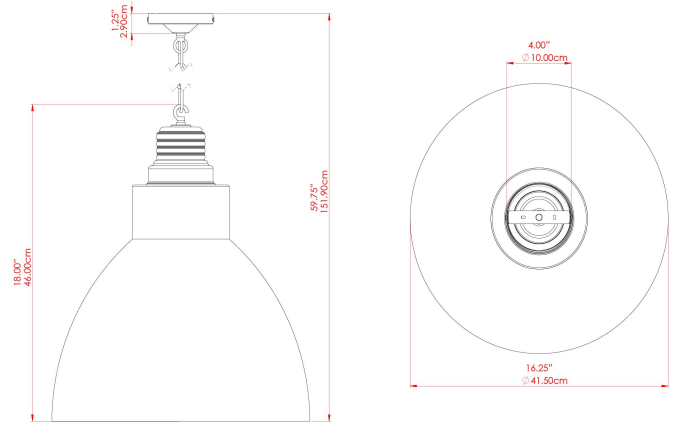

DANICAANS Pendant

MLP023PCRGR Racing Green