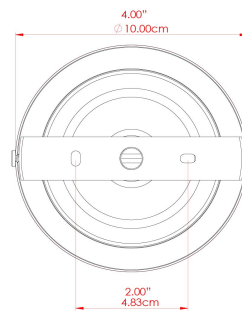

FIXING BRACKET: MLROSE05HOOK | Matt Black

Product Notes:
1) Bulbs not included. 2) Dimensions do not include bulbs. 3) All products are individually made-to-order and therefore may differ slightly within manufacturing tolerances. 4) Cable / chain can be shortened during installation. Longer cable / chain lengths available on request. 5) Additional colour finishes may be available on request. 6) Refer to our website for a full list of terms and conditions.