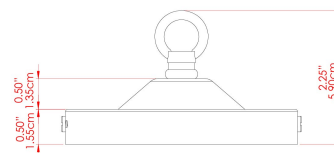

FIXING BRACKET: MLROSE05HOOK | White