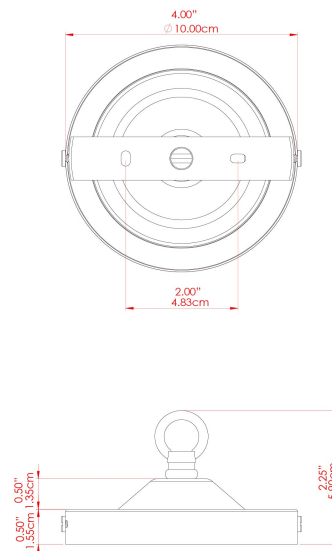

MATERIAL	Brass | Aluminium
HEIGHT	46cm
WIDTH | DIAMETER	41.5cm
LENGTH | PROJECTION	n/a
WEIGHT	1 kg
LAMPHOLDER	E27
MAX WATTAGE	40W
VOLTAGE	220/240v
IP RATING	IP20
CLASS PROTECTION	Class I
SHADE	
FLEX | BAR | CHAIN LENGTH	100cm
CABLE TYPE	MLCA009 | Black PVC Flexible Cable | 2 Core

FIXING BRACKET: MLROSE05HOOK | Matt Mint Turquoise