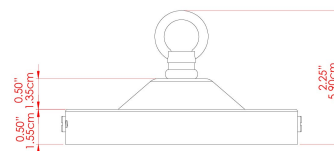

MATERIAL	Brass | Aluminium
HEIGHT	46cm
WIDTH | DIAMETER	41.5cm
LENGTH | PROJECTION	n/a
WEIGHT	1 kg
LAMPHOLDER	E27
MAX WATTAGE	40W
VOLTAGE	220/240v
IP RATING	IP20
CLASS PROTECTION	Class I
SHADE	
FLEX | BAR | CHAIN LENGTH	100cm
CABLE TYPE	MLCA009 | Black PVC Flexible Cable | 2 Core

FIXING BRACKET: MLROSE05HOOK | Matt Antique Pink