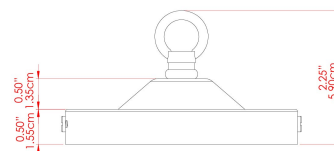

MATERIAL	Brass | Aluminium
HEIGHT	46cm
WIDTH | DIAMETER	41.5cm
LENGTH | PROJECTION	n/a
WEIGHT	1 kg
LAMPHOLDER	E27
MAX WATTAGE	40W
VOLTAGE	220/240v
IP RATING	IP20
CLASS PROTECTION	Class I
SHADE	
FLEX | BAR | CHAIN LENGTH	100cm
CABLE TYPE	MLCA009 | Black PVC Flexible Cable | 2 Core

FIXING BRACKET: MLROSE05HOOK | Matt White