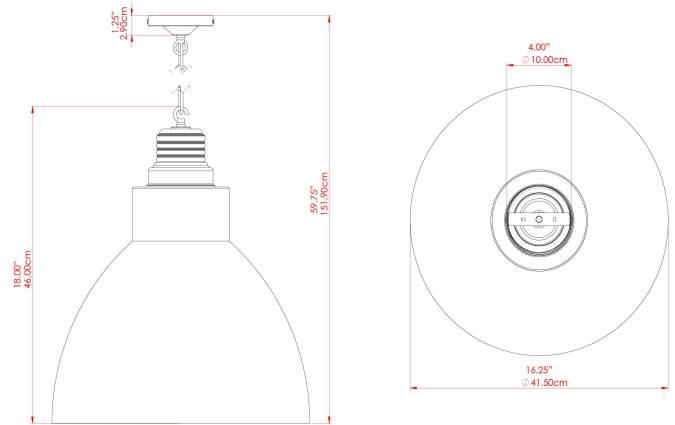

MATERIAL	Brass   Aluminium
HEIGHT	46cm
WIDTH   DIAMETER	41.5cm
LENGTH   PROJECTION	n/a
WEIGHT	1 kg
LAMPHOLDER	E27
MAX WATTAGE	40W
VOLTAGE	220/240v
IP RATING	IP20
CLASS PROTECTION	Class I
SHADE	
FLEX   BAR   CHAIN LENGTH	100cm
CABLE TYPE	MLCA009   Black PVC Flexible Cable   2 Core

FIXING BRACKET: MLROSE05HOOK | Matt Vanilla Cream

MATERIAL	Brass   Aluminium
HEIGHT	46cm
WIDTH   DIAMETER	41.5cm
LENGTH   PROJECTION	n/a
WEIGHT	1 kg
LAMPHOLDER	E27
MAX WATTAGE	40W
VOLTAGE	220/240v
IP RATING	IP20
CLASS PROTECTION	Class I
SHADE	
FLEX   BAR   CHAIN LENGTH	100cm
CABLE TYPE	MLCA009   Black PVC Flexible Cable   2 Core

FIXING BRACKET: MLROSE05HOOK | Matt White

MATERIAL	Brass   Aluminium
HEIGHT	46cm
WIDTH   DIAMETER	41.5cm
LENGTH   PROJECTION	n/a
WEIGHT	1 kg
LAMPHOLDER	E27
MAX WATTAGE	40W
VOLTAGE	220/240v
IP RATING	IP20
CLASS PROTECTION	Class I
SHADE	
FLEX   BAR   CHAIN LENGTH	100cm
CABLE TYPE	MLCA009   Black PVC Flexible Cable   2 Core