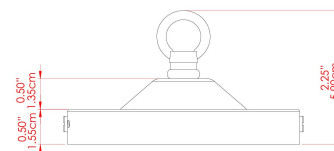

FIXING BRACKET: MLROSE05HOOK | Bronze