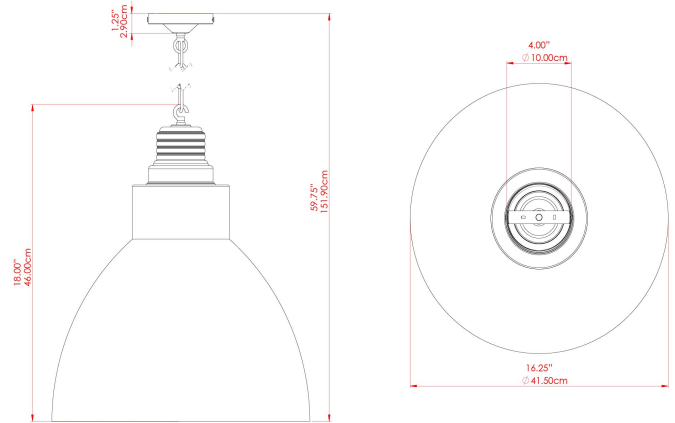

# DANICAANS Pendant

MLP023PCBRZ Bronze

MATERIAL	Brass   Aluminium
HEIGHT	46cm
WIDTH   DIAMETER	41.5cm
LENGTH   PROJECTION	n/a
WEIGHT	1 kg
LAMPHOLDER	E27
MAX WATTAGE	40W
VOLTAGE	220/240v
IP RATING	IP20
CLASS PROTECTION	Class I
SHADE	-
FLEX   BAR   CHAIN LENGTH	100cm
CABLE TYPE	MLCA009   Black PVC Flexible Cable   2 Core

MATERIAL	Brass   Aluminium
HEIGHT	46cm
WIDTH   DIAMETER	41.5cm
LENGTH   PROJECTION	n/a
WEIGHT	1 kg
LAMPHOLDER	E27
MAX WATTAGE	40W
VOLTAGE	220/240v
IP RATING	IP20
CLASS PROTECTION	Class I
SHADE	
FLEX   BAR   CHAIN LENGTH	100cm
CABLE TYPE	MLCA009   Black PVC Flexible Cable   2 Core

### FIXING BRACKET: MLROSE05HOOK | Chrome

MATERIAL	Brass   Aluminium
HEIGHT	46cm
WIDTH   DIAMETER	41.5cm
LENGTH   PROJECTION	n/a
WEIGHT	1 kg
LAMPHOLDER	E27
MAX WATTAGE	40W
VOLTAGE	220/240v
IP RATING	IP20
CLASS PROTECTION	Class I
SHADE	
FLEX   BAR   CHAIN LENGTH	100cm
CABLE TYPE	MLCA009   Black PVC Flexible Cable   2 Core

### FIXING BRACKET: MLROSE05HOOK | Grey

MATERIAL	Brass   Aluminium
HEIGHT	46cm
WIDTH   DIAMETER	41.5cm
LENGTH   PROJECTION	n/a
WEIGHT	1 kg
LAMPHOLDER	E27
MAX WATTAGE	40W
VOLTAGE	220/240v
IP RATING	IP20
CLASS PROTECTION	Class I
SHADE	
FLEX   BAR   CHAIN LENGTH	100cm
CABLE TYPE	MLCA009   Black PVC Flexible Cable   2 Core