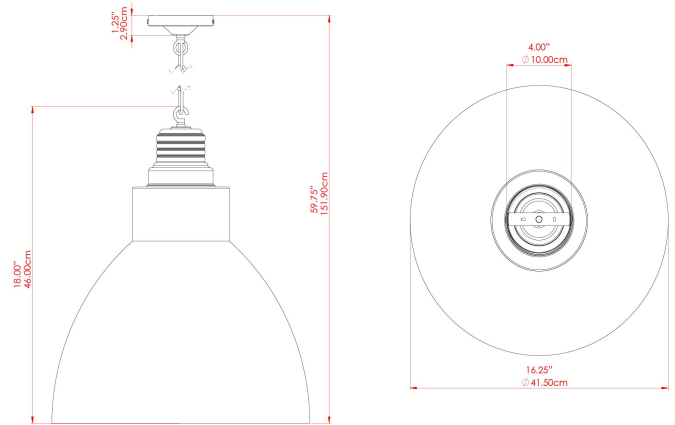

### FIXING BRACKET: MLROSE05HOOK | Chrome

MATERIAL	Brass   Aluminium
HEIGHT	46cm
WIDTH   DIAMETER	41.5cm
LENGTH   PROJECTION	n/a
WEIGHT	1 kg
LAMPHOLDER	E27
MAX WATTAGE	40W
VOLTAGE	220/240v
IP RATING	IP20
CLASS PROTECTION	Class I
SHADE	
FLEX   BAR   CHAIN LENGTH	100cm
CABLE TYPE	MLCA009   Black PVC Flexible Cable   2 Core

# DANICAANS Pendant

MLP023PCGRN Sage Green

MATERIAL	Brass   Aluminium
HEIGHT	46cm
WIDTH   DIAMETER	41.5cm
LENGTH   PROJECTION	n/a
WEIGHT	1 kg
LAMPHOLDER	E27
MAX WATTAGE	40W
VOLTAGE	220/240v
IP RATING	IP20
CLASS PROTECTION	Class I
SHADE	
FLEX   BAR   CHAIN LENGTH	100cm
CABLE TYPE	MLCA009   Black PVC Flexible Cable   2 Core

# DANICAANS Pendant

MLP023PCWTE White

MATERIAL	Brass   Aluminium
HEIGHT	46cm
WIDTH   DIAMETER	41.5cm
LENGTH   PROJECTION	n/a
WEIGHT	1 kg
LAMPHOLDER	E27
MAX WATTAGE	40W
VOLTAGE	220/240v
IP RATING	IP20
CLASS PROTECTION	Class I
SHADE	-
FLEX   BAR   CHAIN LENGTH	100cm
CABLE TYPE	MLCA009   Black PVC Flexible Cable   2 Core

# DANICAANS Pendant

MLP023PCYLW Yellow

MATERIAL	Brass   Aluminium
HEIGHT	46cm
WIDTH   DIAMETER	41.5cm
LENGTH   PROJECTION	n/a
WEIGHT	1 kg
LAMPHOLDER	E27
MAX WATTAGE	40W
VOLTAGE	220/240v
IP RATING	IP20
CLASS PROTECTION	Class I
SHADE	
FLEX   BAR   CHAIN LENGTH	100cm
CABLE TYPE	MLCA009   Black PVC Flexible Cable   2 Core