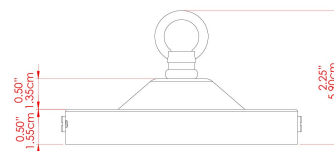

# DANICAANS Pendant

MLP023PCBLK Black

MATERIAL	Brass   Aluminium
HEIGHT	46cm
WIDTH   DIAMETER	41.5cm
LENGTH   PROJECTION	n/a
WEIGHT	1 kg
LAMPHOLDER	E27
MAX WATTAGE	40W
VOLTAGE	220/240v
IP RATING	IP20
CLASS PROTECTION	Class I
SHADE	-
FLEX   BAR   CHAIN LENGTH	100cm
CABLE TYPE	MLCA009   Black PVC Flexible Cable   2 Core

# DANICAANS Pendant

MLP023PCBRZ Bronze

MATERIAL	Brass   Aluminium
HEIGHT	46cm
WIDTH   DIAMETER	41.5cm
LENGTH   PROJECTION	n/a
WEIGHT	1 kg
LAMPHOLDER	E27
MAX WATTAGE	40W
VOLTAGE	220/240v
IP RATING	IP20
CLASS PROTECTION	Class I
SHADE	-
FLEX   BAR   CHAIN LENGTH	100cm
CABLE TYPE	MLCA009   Black PVC Flexible Cable   2 Core

MATERIAL	Brass   Aluminium
HEIGHT	46cm
WIDTH   DIAMETER	41.5cm
LENGTH   PROJECTION	n/a
WEIGHT	1 kg
LAMPHOLDER	E27
MAX WATTAGE	40W
VOLTAGE	220/240v
IP RATING	IP20
CLASS PROTECTION	Class I
SHADE	
FLEX   BAR   CHAIN LENGTH	100cm
CABLE TYPE	MLCA009   Black PVC Flexible Cable   2 Core