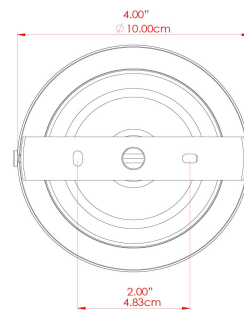

MATERIAL	Brass | Aluminium
HEIGHT	46cm
WIDTH | DIAMETER	41.5cm
LENGTH | PROJECTION	n/a
WEIGHT	1 kg
LAMPHOLDER	E27
MAX WATTAGE	40W
VOLTAGE	220/240v
IP RATING	IP20
CLASS PROTECTION	Class I
SHADE	
FLEX | BAR | CHAIN LENGTH	100cm
CABLE TYPE	MLCA009 | Black PVC Flexible Cable | 2 Core

FIXING BRACKET: MLROSE05HOOK | Matt Sapphire Blue