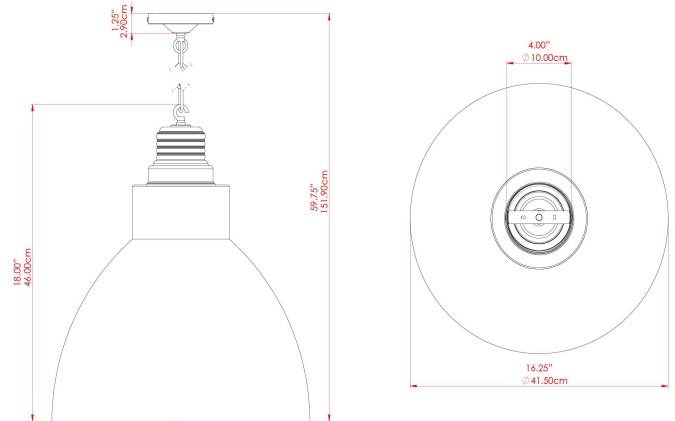

# DANICAANS Pendant

MLP023PCBLK Black

MATERIAL	Brass   Aluminium
HEIGHT	46cm
WIDTH   DIAMETER	41.5cm
LENGTH   PROJECTION	n/a
WEIGHT	1 kg
LAMPHOLDER	E27
MAX WATTAGE	40W
VOLTAGE	220/240v
IP RATING	IP20
CLASS PROTECTION	Class I
SHADE	-
FLEX   BAR   CHAIN LENGTH	100cm
CABLE TYPE	MLCA009   Black PVC Flexible Cable   2 Core

# DANICAANS Pendant

MLP023PCBRZ Bronze

MATERIAL	Brass   Aluminium
HEIGHT	46cm
WIDTH   DIAMETER	41.5cm
LENGTH   PROJECTION	n/a
WEIGHT	1 kg
LAMPHOLDER	E27
MAX WATTAGE	40W
VOLTAGE	220/240v
IP RATING	IP20
CLASS PROTECTION	Class I
SHADE	-
FLEX   BAR   CHAIN LENGTH	100cm
CABLE TYPE	MLCA009   Black PVC Flexible Cable   2 Core

MATERIAL	Brass   Aluminium
HEIGHT	46cm
WIDTH   DIAMETER	41.5cm
LENGTH   PROJECTION	n/a
WEIGHT	1 kg
LAMPHOLDER	E27
MAX WATTAGE	40W
VOLTAGE	220/240v
IP RATING	IP20
CLASS PROTECTION	Class I
SHADE	
FLEX   BAR   CHAIN LENGTH	100cm
CABLE TYPE	MLCA009   Black PVC Flexible Cable   2 Core

### FIXING BRACKET: MLROSE05HOOK | Chrome

MATERIAL	Brass   Aluminium
HEIGHT	46cm
WIDTH   DIAMETER	41.5cm
LENGTH   PROJECTION	n/a
WEIGHT	1 kg
LAMPHOLDER	E27
MAX WATTAGE	40W
VOLTAGE	220/240v
IP RATING	IP20
CLASS PROTECTION	Class I
SHADE	
FLEX   BAR   CHAIN LENGTH	100cm
CABLE TYPE	MLCA009   Black PVC Flexible Cable   2 Core