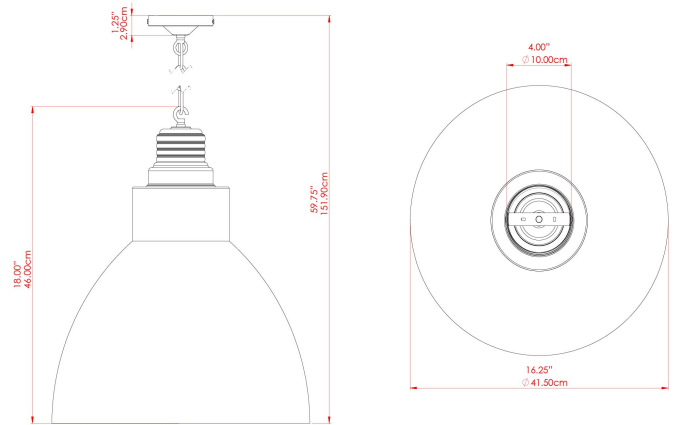

MATERIAL	Brass   Aluminium
HEIGHT	46cm
WIDTH   DIAMETER	41.5cm
LENGTH   PROJECTION	n/a
WEIGHT	1 kg
LAMPHOLDER	E27
MAX WATTAGE	40W
VOLTAGE	220/240v
IP RATING	IP20
CLASS PROTECTION	Class I
SHADE	
FLEX   BAR   CHAIN LENGTH	100cm
CABLE TYPE	MLCA009   Black PVC Flexible Cable   2 Core

FIXING BRACKET: MLROSE05HOOK | Matt White

MATERIAL	Brass   Aluminium
HEIGHT	46cm
WIDTH   DIAMETER	41.5cm
LENGTH   PROJECTION	n/a
WEIGHT	1 kg
LAMPHOLDER	E27
MAX WATTAGE	40W
VOLTAGE	220/240v
IP RATING	IP20
CLASS PROTECTION	Class I
SHADE	
FLEX   BAR   CHAIN LENGTH	100cm
CABLE TYPE	MLCA009   Black PVC Flexible Cable   2 Core

# DANICAANS Pendant

MLP023PCRGR Racing Green

MATERIAL	Brass   Aluminium
HEIGHT	46cm
WIDTH   DIAMETER	41.5cm
LENGTH   PROJECTION	n/a
WEIGHT	1 kg
LAMPHOLDER	E27
MAX WATTAGE	40W
VOLTAGE	220/240v
IP RATING	IP20
CLASS PROTECTION	Class I
SHADE	
FLEX   BAR   CHAIN LENGTH	100cm
CABLE TYPE	MLCA009   Black PVC Flexible Cable   2 Core

### FIXING BRACKET: MLROSE05HOOK | Racing Green

MATERIAL	Brass   Aluminium
HEIGHT	46cm
WIDTH   DIAMETER	41.5cm
LENGTH   PROJECTION	n/a
WEIGHT	1 kg
LAMPHOLDER	E27
MAX WATTAGE	40W
VOLTAGE	220/240v
IP RATING	IP20
CLASS PROTECTION	Class I
SHADE	
FLEX   BAR   CHAIN LENGTH	100cm
CABLE TYPE	MLCA009   Black PVC Flexible Cable   2 Core