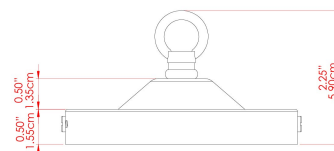

MATERIAL	Brass | Aluminium
HEIGHT	46cm
WIDTH | DIAMETER	41.5cm
LENGTH | PROJECTION	n/a
WEIGHT	1 kg
LAMPHOLDER	E27
MAX WATTAGE	40W
VOLTAGE	220/240v
IP RATING	IP20
CLASS PROTECTION	Class I
SHADE	
FLEX | BAR | CHAIN LENGTH	100cm
CABLE TYPE	MLCA009 | Black PVC Flexible Cable | 2 Core

FIXING BRACKET: MLROSE05HOOK | Matt Traffic Grey