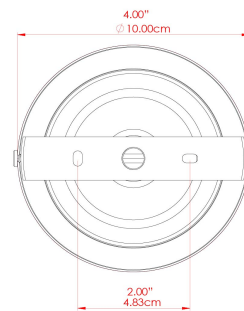

FIXING BRACKET: MLROSE05HOOK | Sage Green