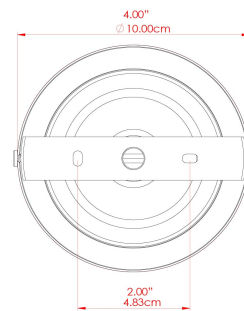

MATERIAL	Brass | Aluminium
HEIGHT	46cm
WIDTH | DIAMETER	41.5cm
LENGTH | PROJECTION	n/a
WEIGHT	1 kg
LAMPHOLDER	E27
MAX WATTAGE	40W
VOLTAGE	220/240v
IP RATING	IP20
CLASS PROTECTION	Class I
SHADE	
FLEX | BAR | CHAIN LENGTH	100cm
CABLE TYPE	MLCA009 | Black PVC Flexible Cable | 2 Core

FIXING BRACKET: MLROSE05HOOK | Matt White