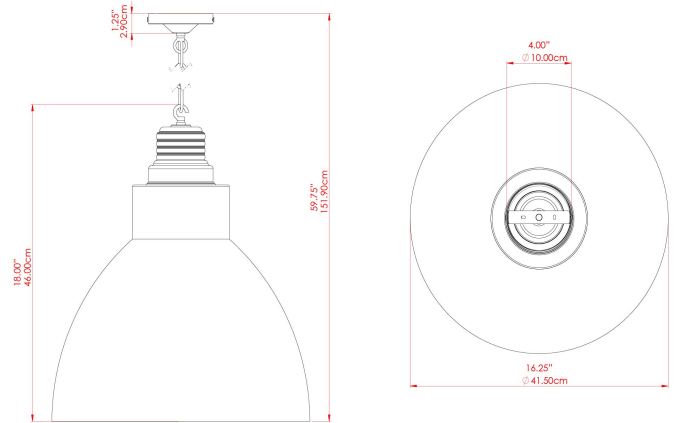

MATERIAL	Brass   Aluminium
HEIGHT	46cm
WIDTH   DIAMETER	41.5cm
LENGTH   PROJECTION	n/a
WEIGHT	1 kg
LAMPHOLDER	E27
MAX WATTAGE	40W
VOLTAGE	220/240v
IP RATING	IP20
CLASS PROTECTION	Class I
SHADE	
FLEX   BAR   CHAIN LENGTH	100cm
CABLE TYPE	MLCA009   Black PVC Flexible Cable   2 Core

FIXING BRACKET: MLROSE05HOOK | Matt Traffic Grey

MATERIAL	Brass   Aluminium
HEIGHT	46cm
WIDTH   DIAMETER	41.5cm
LENGTH   PROJECTION	n/a
WEIGHT	1 kg
LAMPHOLDER	E27
MAX WATTAGE	40W
VOLTAGE	220/240v
IP RATING	IP20
CLASS PROTECTION	Class I
SHADE	
FLEX   BAR   CHAIN LENGTH	100cm
CABLE TYPE	MLCA009   Black PVC Flexible Cable   2 Core

FIXING BRACKET: MLROSE05HOOK | Matt Vanilla Cream

MATERIAL	Brass   Aluminium
HEIGHT	46cm
WIDTH   DIAMETER	41.5cm
LENGTH   PROJECTION	n/a
WEIGHT	1 kg
LAMPHOLDER	E27
MAX WATTAGE	40W
VOLTAGE	220/240v
IP RATING	IP20
CLASS PROTECTION	Class I
SHADE	
FLEX   BAR   CHAIN LENGTH	100cm
CABLE TYPE	MLCA009   Black PVC Flexible Cable   2 Core