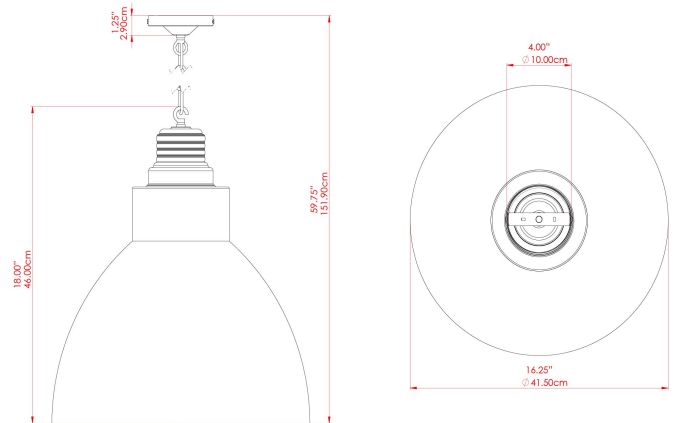

# DANICAANS Pendant

MLP023PCBRZ Bronze

MATERIAL	Brass   Aluminium
HEIGHT	46cm
WIDTH   DIAMETER	41.5cm
LENGTH   PROJECTION	n/a
WEIGHT	1 kg
LAMPHOLDER	E27
MAX WATTAGE	40W
VOLTAGE	220/240v
IP RATING	IP20
CLASS PROTECTION	Class I
SHADE	-
FLEX   BAR   CHAIN LENGTH	100cm
CABLE TYPE	MLCA009   Black PVC Flexible Cable   2 Core

MATERIAL	Brass   Aluminium
HEIGHT	46cm
WIDTH   DIAMETER	41.5cm
LENGTH   PROJECTION	n/a
WEIGHT	1 kg
LAMPHOLDER	E27
MAX WATTAGE	40W
VOLTAGE	220/240v
IP RATING	IP20
CLASS PROTECTION	Class I
SHADE	
FLEX   BAR   CHAIN LENGTH	100cm
CABLE TYPE	MLCA009   Black PVC Flexible Cable   2 Core

### FIXING BRACKET: MLROSE05HOOK | Chrome

MATERIAL	Brass   Aluminium
HEIGHT	46cm
WIDTH   DIAMETER	41.5cm
LENGTH   PROJECTION	n/a
WEIGHT	1 kg
LAMPHOLDER	E27
MAX WATTAGE	40W
VOLTAGE	220/240v
IP RATING	IP20
CLASS PROTECTION	Class I
SHADE	
FLEX   BAR   CHAIN LENGTH	100cm
CABLE TYPE	MLCA009   Black PVC Flexible Cable   2 Core

### FIXING BRACKET: MLROSE05HOOK | Grey

MATERIAL	Brass   Aluminium
HEIGHT	46cm
WIDTH   DIAMETER	41.5cm
LENGTH   PROJECTION	n/a
WEIGHT	1 kg
LAMPHOLDER	E27
MAX WATTAGE	40W
VOLTAGE	220/240v
IP RATING	IP20
CLASS PROTECTION	Class I
SHADE	
FLEX   BAR   CHAIN LENGTH	100cm
CABLE TYPE	MLCA009   Black PVC Flexible Cable   2 Core