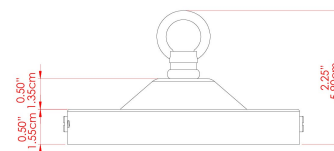

# DANICAANS Pendant

MLP023PCBRZ Bronze

MATERIAL	Brass   Aluminium
HEIGHT	46cm
WIDTH   DIAMETER	41.5cm
LENGTH   PROJECTION	n/a
WEIGHT	1 kg
LAMPHOLDER	E27
MAX WATTAGE	40W
VOLTAGE	220/240v
IP RATING	IP20
CLASS PROTECTION	Class I
SHADE	-
FLEX   BAR   CHAIN LENGTH	100cm
CABLE TYPE	MLCA009   Black PVC Flexible Cable   2 Core

MATERIAL	Brass   Aluminium
HEIGHT	46cm
WIDTH   DIAMETER	41.5cm
LENGTH   PROJECTION	n/a
WEIGHT	1 kg
LAMPHOLDER	E27
MAX WATTAGE	40W
VOLTAGE	220/240v
IP RATING	IP20
CLASS PROTECTION	Class I
SHADE	
FLEX   BAR   CHAIN LENGTH	100cm
CABLE TYPE	MLCA009   Black PVC Flexible Cable   2 Core

### FIXING BRACKET: MLROSE05HOOK | Chrome

MATERIAL	Brass   Aluminium
HEIGHT	46cm
WIDTH   DIAMETER	41.5cm
LENGTH   PROJECTION	n/a
WEIGHT	1 kg
LAMPHOLDER	E27
MAX WATTAGE	40W
VOLTAGE	220/240v
IP RATING	IP20
CLASS PROTECTION	Class I
SHADE	
FLEX   BAR   CHAIN LENGTH	100cm
CABLE TYPE	MLCA009   Black PVC Flexible Cable   2 Core

### FIXING BRACKET: MLROSE05HOOK | Grey

MATERIAL	Brass   Aluminium
HEIGHT	46cm
WIDTH   DIAMETER	41.5cm
LENGTH   PROJECTION	n/a
WEIGHT	1 kg
LAMPHOLDER	E27
MAX WATTAGE	40W
VOLTAGE	220/240v
IP RATING	IP20
CLASS PROTECTION	Class I
SHADE	
FLEX   BAR   CHAIN LENGTH	100cm
CABLE TYPE	MLCA009   Black PVC Flexible Cable   2 Core