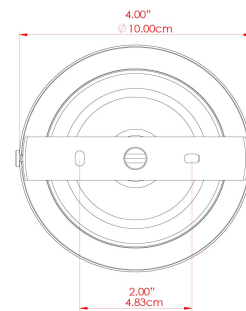

FIXING BRACKET: MLROSE05HOOK | Bronze

Product Notes:
1) Bulbs not included. 2) Dimensions do not include bulbs. 3) All products are individually made-to-order and therefore may differ slightly within manufacturing tolerances. 4) Cable / chain can be shortened during installation. Longer cable / chain lengths available on request. 5) Additional colour finishes may be available on request. 6) Refer to our website for a full list of terms and conditions.