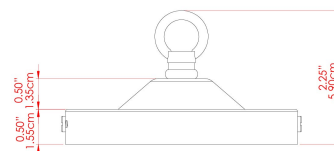

MATERIAL	Brass | Aluminium
HEIGHT	46cm
WIDTH | DIAMETER	41.5cm
LENGTH | PROJECTION	n/a
WEIGHT	1 kg
LAMPHOLDER	E27
MAX WATTAGE	40W
VOLTAGE	220/240v
IP RATING	IP20
CLASS PROTECTION	Class I
SHADE	
FLEX | BAR | CHAIN LENGTH	100cm
CABLE TYPE	MLCA009 | Black PVC Flexible Cable | 2 Core

FIXING BRACKET: MLROSE05HOOK | Matt Sapphire Blue