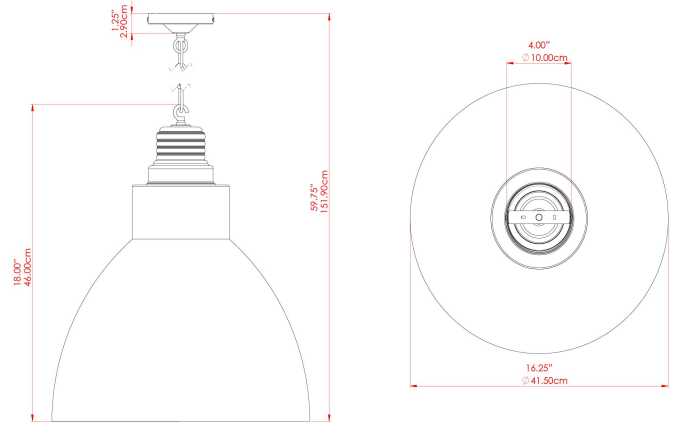

# DANICAANS Pendant

MLP023PCBLK Black

MATERIAL	Brass   Aluminium
HEIGHT	46cm
WIDTH   DIAMETER	41.5cm
LENGTH   PROJECTION	n/a
WEIGHT	1 kg
LAMPHOLDER	E27
MAX WATTAGE	40W
VOLTAGE	220/240v
IP RATING	IP20
CLASS PROTECTION	Class I
SHADE	-
FLEX   BAR   CHAIN LENGTH	100cm
CABLE TYPE	MLCA009   Black PVC Flexible Cable   2 Core

# DANICAANS Pendant

MLP023PCBRZ Bronze

MATERIAL	Brass   Aluminium
HEIGHT	46cm
WIDTH   DIAMETER	41.5cm
LENGTH   PROJECTION	n/a
WEIGHT	1 kg
LAMPHOLDER	E27
MAX WATTAGE	40W
VOLTAGE	220/240v
IP RATING	IP20
CLASS PROTECTION	Class I
SHADE	-
FLEX   BAR   CHAIN LENGTH	100cm
CABLE TYPE	MLCA009   Black PVC Flexible Cable   2 Core

MATERIAL	Brass   Aluminium
HEIGHT	46cm
WIDTH   DIAMETER	41.5cm
LENGTH   PROJECTION	n/a
WEIGHT	1 kg
LAMPHOLDER	E27
MAX WATTAGE	40W
VOLTAGE	220/240v
IP RATING	IP20
CLASS PROTECTION	Class I
SHADE	
FLEX   BAR   CHAIN LENGTH	100cm
CABLE TYPE	MLCA009   Black PVC Flexible Cable   2 Core

### FIXING BRACKET: MLROSE05HOOK | Chrome

MATERIAL	Brass   Aluminium
HEIGHT	46cm
WIDTH   DIAMETER	41.5cm
LENGTH   PROJECTION	n/a
WEIGHT	1 kg
LAMPHOLDER	E27
MAX WATTAGE	40W
VOLTAGE	220/240v
IP RATING	IP20
CLASS PROTECTION	Class I
SHADE	
FLEX   BAR   CHAIN LENGTH	100cm
CABLE TYPE	MLCA009   Black PVC Flexible Cable   2 Core