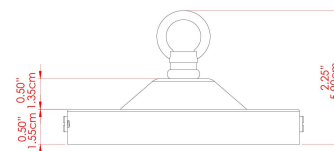

FIXING BRACKET: MLROSE05HOOK | Orange