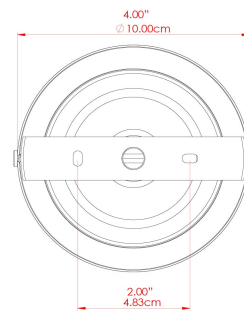

FIXING BRACKET: MLROSE05HOOK | Racing Green