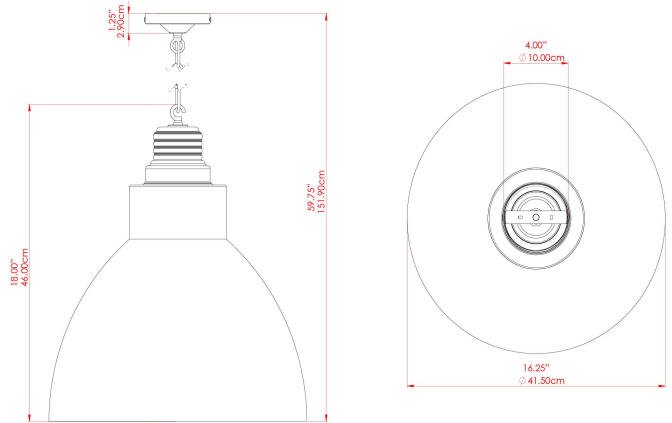

MATERIAL	Brass | Aluminium
HEIGHT	46cm
WIDTH | DIAMETER	41.5cm
LENGTH | PROJECTION	n/a
WEIGHT	1 kg
LAMPHOLDER	E27
MAX WATTAGE	40W
VOLTAGE	220/240v
IP RATING	IP20
CLASS PROTECTION	Class I
SHADE	
FLEX | BAR | CHAIN LENGTH	100cm
CABLE TYPE	MLCA009 | Black PVC Flexible Cable | 2 Core

FIXING BRACKET: MLROSE05HOOK | Matt Sapphire Blue

Product Notes:
1) Bulbs not included. 2) Dimensions do not include bulbs. 3) All products are individually made-to-order and therefore may differ slightly within manufacturing tolerances. 4) Cable / chain can be shortened during installation. Longer cable / chain lengths available on request. 5) Additional colour finishes may be available on request. 6) Refer to our website for a full list of terms and conditions.