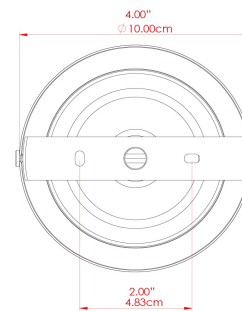

FIXING BRACKET: MLROSE05HOOK | Orange