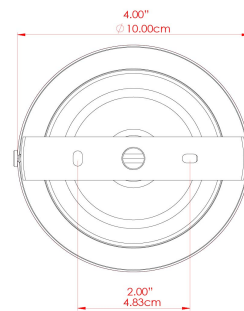

FIXING BRACKET: MLROSE05HOOK | Red