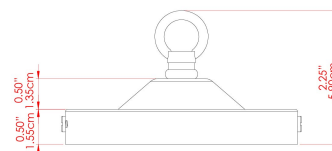

FIXING BRACKET: MLROSE05HOOK | Sage Green