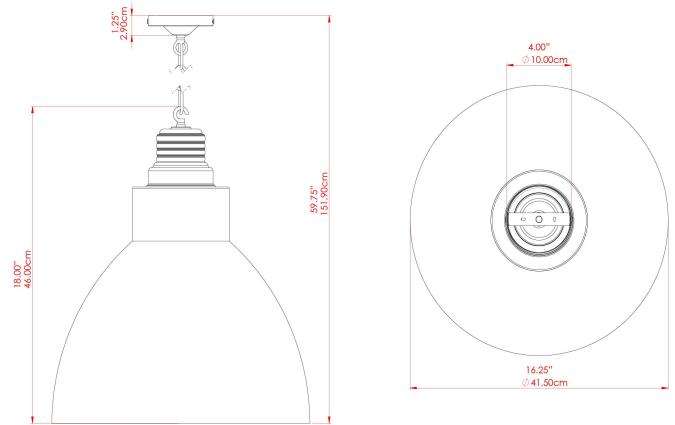

MATERIAL	Brass | Aluminium
HEIGHT	46cm
WIDTH | DIAMETER	41.5cm
LENGTH | PROJECTION	n/a
WEIGHT	1 kg
LAMPHOLDER	E27
MAX WATTAGE	40W
VOLTAGE	220/240v
IP RATING	IP20
CLASS PROTECTION	Class I
SHADE	
FLEX | BAR | CHAIN LENGTH	100cm
CABLE TYPE	MLCA009 | Black PVC Flexible Cable | 2 Core

FIXING BRACKET: MLROSE05HOOK | Matt Vanilla Cream