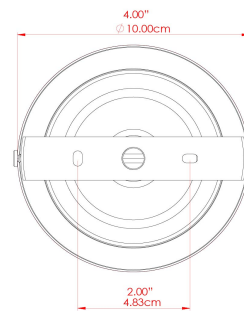

# DANICAANS Pendant

MLP023PCBLK Black

MATERIAL	Brass   Aluminium
HEIGHT	46cm
WIDTH   DIAMETER	41.5cm
LENGTH   PROJECTION	n/a
WEIGHT	1 kg
LAMPHOLDER	E27
MAX WATTAGE	40W
VOLTAGE	220/240v
IP RATING	IP20
CLASS PROTECTION	Class I
SHADE	-
FLEX   BAR   CHAIN LENGTH	100cm
CABLE TYPE	MLCA009   Black PVC Flexible Cable   2 Core

# DANICAANS Pendant

MLP023PCBRZ Bronze

MATERIAL	Brass   Aluminium
HEIGHT	46cm
WIDTH   DIAMETER	41.5cm
LENGTH   PROJECTION	n/a
WEIGHT	1 kg
LAMPHOLDER	E27
MAX WATTAGE	40W
VOLTAGE	220/240v
IP RATING	IP20
CLASS PROTECTION	Class I
SHADE	-
FLEX   BAR   CHAIN LENGTH	100cm
CABLE TYPE	MLCA009   Black PVC Flexible Cable   2 Core

MATERIAL	Brass   Aluminium
HEIGHT	46cm
WIDTH   DIAMETER	41.5cm
LENGTH   PROJECTION	n/a
WEIGHT	1 kg
LAMPHOLDER	E27
MAX WATTAGE	40W
VOLTAGE	220/240v
IP RATING	IP20
CLASS PROTECTION	Class I
SHADE	
FLEX   BAR   CHAIN LENGTH	100cm
CABLE TYPE	MLCA009   Black PVC Flexible Cable   2 Core

### FIXING BRACKET: MLROSE05HOOK | Chrome

MATERIAL	Brass   Aluminium
HEIGHT	46cm
WIDTH   DIAMETER	41.5cm
LENGTH   PROJECTION	n/a
WEIGHT	1 kg
LAMPHOLDER	E27
MAX WATTAGE	40W
VOLTAGE	220/240v
IP RATING	IP20
CLASS PROTECTION	Class I
SHADE	
FLEX   BAR   CHAIN LENGTH	100cm
CABLE TYPE	MLCA009   Black PVC Flexible Cable   2 Core