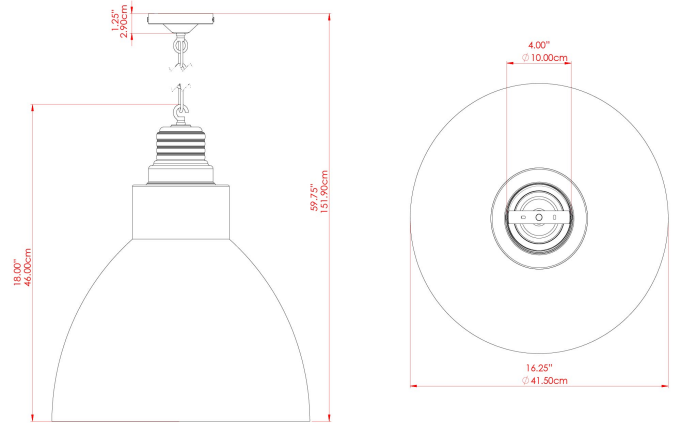

MATERIAL	Brass   Aluminium
HEIGHT	46cm
WIDTH   DIAMETER	41.5cm
LENGTH   PROJECTION	n/a
WEIGHT	1 kg
LAMPHOLDER	E27
MAX WATTAGE	40W
VOLTAGE	220/240v
IP RATING	IP20
CLASS PROTECTION	Class I
SHADE	
FLEX   BAR   CHAIN LENGTH	100cm
CABLE TYPE	MLCA009   Black PVC Flexible Cable   2 Core

### FIXING BRACKET: MLROSE05HOOK | Chrome

MATERIAL	Brass   Aluminium
HEIGHT	46cm
WIDTH   DIAMETER	41.5cm
LENGTH   PROJECTION	n/a
WEIGHT	1 kg
LAMPHOLDER	E27
MAX WATTAGE	40W
VOLTAGE	220/240v
IP RATING	IP20
CLASS PROTECTION	Class I
SHADE	
FLEX   BAR   CHAIN LENGTH	100cm
CABLE TYPE	MLCA009   Black PVC Flexible Cable   2 Core

# DANICAANS Pendant

MLP023PCGRN Sage Green

MATERIAL	Brass   Aluminium
HEIGHT	46cm
WIDTH   DIAMETER	41.5cm
LENGTH   PROJECTION	n/a
WEIGHT	1 kg
LAMPHOLDER	E27
MAX WATTAGE	40W
VOLTAGE	220/240v
IP RATING	IP20
CLASS PROTECTION	Class I
SHADE	
FLEX   BAR   CHAIN LENGTH	100cm
CABLE TYPE	MLCA009   Black PVC Flexible Cable   2 Core

# DANICAANS Pendant

MLP023PCWTE White

MATERIAL	Brass   Aluminium
HEIGHT	46cm
WIDTH   DIAMETER	41.5cm
LENGTH   PROJECTION	n/a
WEIGHT	1 kg
LAMPHOLDER	E27
MAX WATTAGE	40W
VOLTAGE	220/240v
IP RATING	IP20
CLASS PROTECTION	Class I
SHADE	-
FLEX   BAR   CHAIN LENGTH	100cm
CABLE TYPE	MLCA009   Black PVC Flexible Cable   2 Core