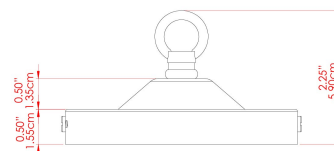

FIXING BRACKET: MLROSE05HOOK | Red