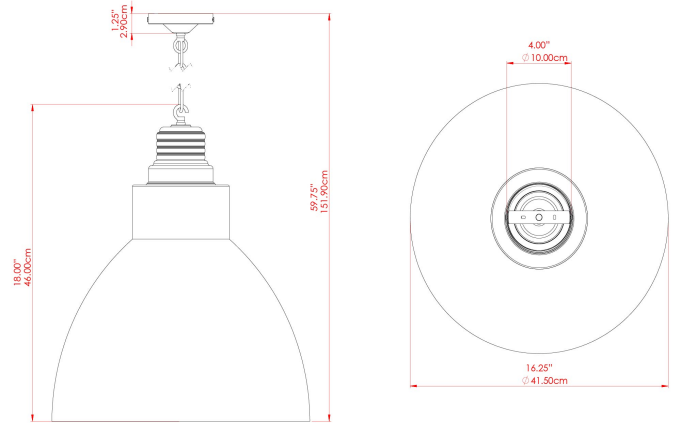

MATERIAL	Brass   Aluminium
HEIGHT	46cm
WIDTH   DIAMETER	41.5cm
LENGTH   PROJECTION	n/a
WEIGHT	1 kg
LAMPHOLDER	E27
MAX WATTAGE	40W
VOLTAGE	220/240v
IP RATING	IP20
CLASS PROTECTION	Class I
SHADE	
FLEX   BAR   CHAIN LENGTH	100cm
CABLE TYPE	MLCA009   Black PVC Flexible Cable   2 Core

FIXING BRACKET: MLROSE05HOOK | Matt Honey Yellow

MATERIAL	Brass   Aluminium
HEIGHT	46cm
WIDTH   DIAMETER	41.5cm
LENGTH   PROJECTION	n/a
WEIGHT	1 kg
LAMPHOLDER	E27
MAX WATTAGE	40W
VOLTAGE	220/240v
IP RATING	IP20
CLASS PROTECTION	Class I
SHADE	
FLEX   BAR   CHAIN LENGTH	100cm
CABLE TYPE	MLCA009   Black PVC Flexible Cable   2 Core

FIXING BRACKET: MLROSE05HOOK | Matt Mint Turquoise

MATERIAL	Brass   Aluminium
HEIGHT	46cm
WIDTH   DIAMETER	41.5cm
LENGTH   PROJECTION	n/a
WEIGHT	1 kg
LAMPHOLDER	E27
MAX WATTAGE	40W
VOLTAGE	220/240v
IP RATING	IP20
CLASS PROTECTION	Class I
SHADE	
FLEX   BAR   CHAIN LENGTH	100cm
CABLE TYPE	MLCA009   Black PVC Flexible Cable   2 Core