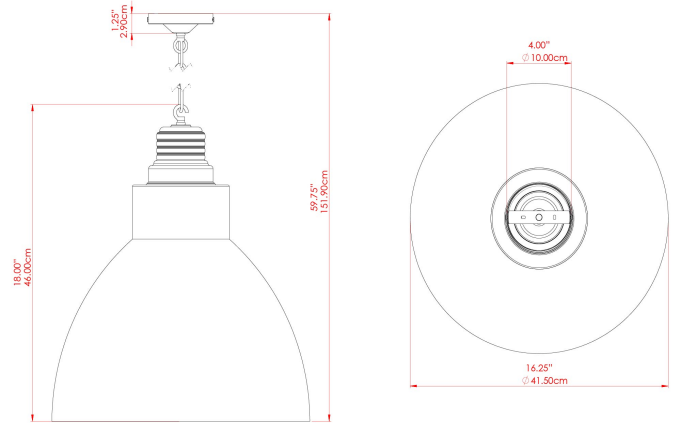

MATERIAL	Brass   Aluminium
HEIGHT	46cm
WIDTH   DIAMETER	41.5cm
LENGTH   PROJECTION	n/a
WEIGHT	1 kg
LAMPHOLDER	E27
MAX WATTAGE	40W
VOLTAGE	220/240v
IP RATING	IP20
CLASS PROTECTION	Class I
SHADE	
FLEX   BAR   CHAIN LENGTH	100cm
CABLE TYPE	MLCA009   Black PVC Flexible Cable   2 Core

### FIXING BRACKET: MLROSE05HOOK | Chrome

MATERIAL	Brass   Aluminium
HEIGHT	46cm
WIDTH   DIAMETER	41.5cm
LENGTH   PROJECTION	n/a
WEIGHT	1 kg
LAMPHOLDER	E27
MAX WATTAGE	40W
VOLTAGE	220/240v
IP RATING	IP20
CLASS PROTECTION	Class I
SHADE	
FLEX   BAR   CHAIN LENGTH	100cm
CABLE TYPE	MLCA009   Black PVC Flexible Cable   2 Core

FIXING BRACKET: MLROSE05HOOK | Matt Honey Yellow

MATERIAL	Brass   Aluminium
HEIGHT	46cm
WIDTH   DIAMETER	41.5cm
LENGTH   PROJECTION	n/a
WEIGHT	1 kg
LAMPHOLDER	E27
MAX WATTAGE	40W
VOLTAGE	220/240v
IP RATING	IP20
CLASS PROTECTION	Class I
SHADE	
FLEX   BAR   CHAIN LENGTH	100cm
CABLE TYPE	MLCA009   Black PVC Flexible Cable   2 Core