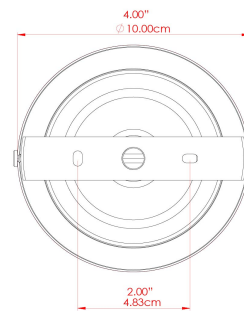

MATERIAL	Brass | Aluminium
HEIGHT	46cm
WIDTH | DIAMETER	41.5cm
LENGTH | PROJECTION	n/a
WEIGHT	1 kg
LAMPHOLDER	E27
MAX WATTAGE	40W
VOLTAGE	220/240v
IP RATING	IP20
CLASS PROTECTION	Class I
SHADE	
FLEX | BAR | CHAIN LENGTH	100cm
CABLE TYPE	MLCA009 | Black PVC Flexible Cable | 2 Core

FIXING BRACKET: MLROSE05HOOK | Matt Antique Pink