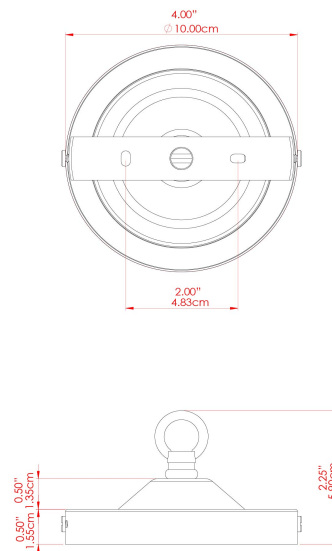

# DANICAANS Pendant

MLP023PCBRZ Bronze

MATERIAL	Brass   Aluminium
HEIGHT	46cm
WIDTH   DIAMETER	41.5cm
LENGTH   PROJECTION	n/a
WEIGHT	1 kg
LAMPHOLDER	E27
MAX WATTAGE	40W
VOLTAGE	220/240v
IP RATING	IP20
CLASS PROTECTION	Class I
SHADE	-
FLEX   BAR   CHAIN LENGTH	100cm
CABLE TYPE	MLCA009   Black PVC Flexible Cable   2 Core

MATERIAL	Brass   Aluminium
HEIGHT	46cm
WIDTH   DIAMETER	41.5cm
LENGTH   PROJECTION	n/a
WEIGHT	1 kg
LAMPHOLDER	E27
MAX WATTAGE	40W
VOLTAGE	220/240v
IP RATING	IP20
CLASS PROTECTION	Class I
SHADE	
FLEX   BAR   CHAIN LENGTH	100cm
CABLE TYPE	MLCA009   Black PVC Flexible Cable   2 Core

### FIXING BRACKET: MLROSE05HOOK | Chrome

MATERIAL	Brass   Aluminium
HEIGHT	46cm
WIDTH   DIAMETER	41.5cm
LENGTH   PROJECTION	n/a
WEIGHT	1 kg
LAMPHOLDER	E27
MAX WATTAGE	40W
VOLTAGE	220/240v
IP RATING	IP20
CLASS PROTECTION	Class I
SHADE	
FLEX   BAR   CHAIN LENGTH	100cm
CABLE TYPE	MLCA009   Black PVC Flexible Cable   2 Core

### FIXING BRACKET: MLROSE05HOOK | Grey

MATERIAL	Brass   Aluminium
HEIGHT	46cm
WIDTH   DIAMETER	41.5cm
LENGTH   PROJECTION	n/a
WEIGHT	1 kg
LAMPHOLDER	E27
MAX WATTAGE	40W
VOLTAGE	220/240v
IP RATING	IP20
CLASS PROTECTION	Class I
SHADE	
FLEX   BAR   CHAIN LENGTH	100cm
CABLE TYPE	MLCA009   Black PVC Flexible Cable   2 Core