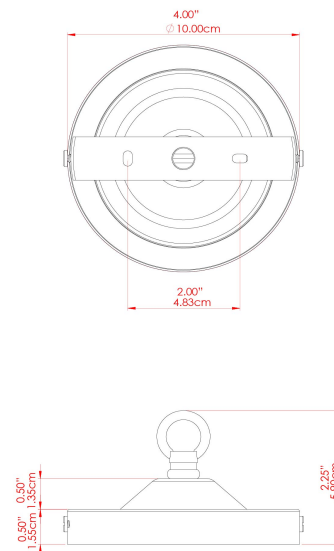

MATERIAL	Brass   Aluminium
HEIGHT	46cm
WIDTH   DIAMETER	41.5cm
LENGTH   PROJECTION	n/a
WEIGHT	1 kg
LAMPHOLDER	E27
MAX WATTAGE	40W
VOLTAGE	220/240v
IP RATING	IP20
CLASS PROTECTION	Class I
SHADE	
FLEX   BAR   CHAIN LENGTH	100cm
CABLE TYPE	MLCA009   Black PVC Flexible Cable   2 Core

### FIXING BRACKET: MLROSE05HOOK | Chrome

MATERIAL	Brass   Aluminium
HEIGHT	46cm
WIDTH   DIAMETER	41.5cm
LENGTH   PROJECTION	n/a
WEIGHT	1 kg
LAMPHOLDER	E27
MAX WATTAGE	40W
VOLTAGE	220/240v
IP RATING	IP20
CLASS PROTECTION	Class I
SHADE	
FLEX   BAR   CHAIN LENGTH	100cm
CABLE TYPE	MLCA009   Black PVC Flexible Cable   2 Core

FIXING BRACKET: MLROSE05HOOK | Matt Honey Yellow

MATERIAL	Brass   Aluminium
HEIGHT	46cm
WIDTH   DIAMETER	41.5cm
LENGTH   PROJECTION	n/a
WEIGHT	1 kg
LAMPHOLDER	E27
MAX WATTAGE	40W
VOLTAGE	220/240v
IP RATING	IP20
CLASS PROTECTION	Class I
SHADE	
FLEX   BAR   CHAIN LENGTH	100cm
CABLE TYPE	MLCA009   Black PVC Flexible Cable   2 Core