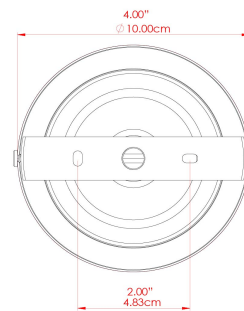

FIXING BRACKET: MLROSE05HOOK | White