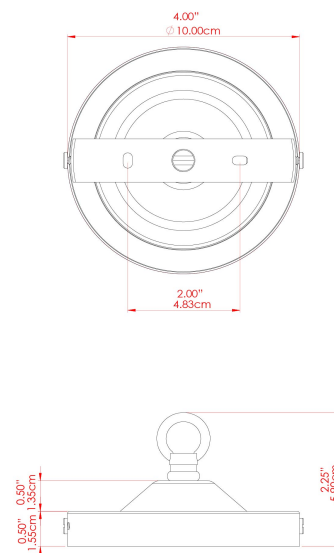

MATERIAL	Brass | Aluminium
HEIGHT	46cm
WIDTH | DIAMETER	41.5cm
LENGTH | PROJECTION	n/a
WEIGHT	1 kg
LAMPHOLDER	E27
MAX WATTAGE	40W
VOLTAGE	220/240v
IP RATING	IP20
CLASS PROTECTION	Class I
SHADE	
FLEX | BAR | CHAIN LENGTH	100cm
CABLE TYPE	MLCA009 | Black PVC Flexible Cable | 2 Core

FIXING BRACKET: MLROSE05HOOK | Matt Vanilla Cream