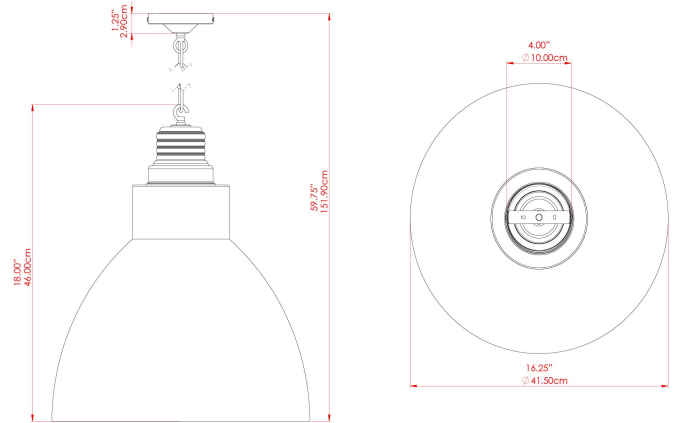

MATERIAL	Brass   Aluminium
HEIGHT	46cm
WIDTH   DIAMETER	41.5cm
LENGTH   PROJECTION	n/a
WEIGHT	1 kg
LAMPHOLDER	E27
MAX WATTAGE	40W
VOLTAGE	220/240v
IP RATING	IP20
CLASS PROTECTION	Class I
SHADE	
FLEX   BAR   CHAIN LENGTH	100cm
CABLE TYPE	MLCA009   Black PVC Flexible Cable   2 Core

### FIXING BRACKET: MLROSE05HOOK | Chrome

MATERIAL	Brass   Aluminium
HEIGHT	46cm
WIDTH   DIAMETER	41.5cm
LENGTH   PROJECTION	n/a
WEIGHT	1 kg
LAMPHOLDER	E27
MAX WATTAGE	40W
VOLTAGE	220/240v
IP RATING	IP20
CLASS PROTECTION	Class I
SHADE	
FLEX   BAR   CHAIN LENGTH	100cm
CABLE TYPE	MLCA009   Black PVC Flexible Cable   2 Core

# DANICAANS Pendant

MLP023PCMBK Matt Black

MATERIAL	Brass   Aluminium
HEIGHT	46cm
WIDTH   DIAMETER	41.5cm
LENGTH   PROJECTION	n/a
WEIGHT	1 kg
LAMPHOLDER	E27
MAX WATTAGE	40W
VOLTAGE	220/240v
IP RATING	IP20
CLASS PROTECTION	Class I
SHADE	-
FLEX   BAR   CHAIN LENGTH	100cm
CABLE TYPE	MLCA009   Black PVC Flexible Cable   2 Core