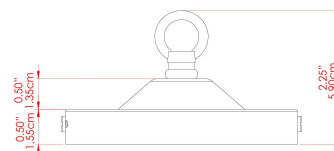

FIXING BRACKET: MLROSE05HOOK | Matt Black