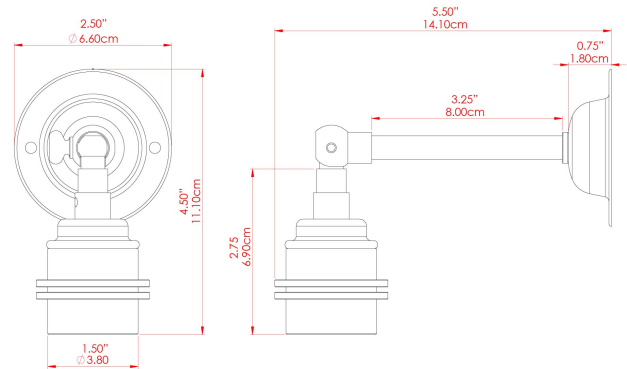

MATERIAL	Brass
HEIGHT	10cm
WIDTH DIAMETER	5cm
LENGTH PROJECTION	12cm
WEIGHT	0.17 kg
LAMPHOLDER	E27
MAX WATTAGE	60W
VOLTAGE	220/240v
IP RATING	IP20
CLASS PROTECTION	Class I
SHADE	-
FLEX BAR CHAIN LENGTH	n/a
CABLE TYPE	-

LOME Wall Light

MLWL155SATBRS Satin Brass

MATERIAL	Brass
HEIGHT	10cm
WIDTH DIAMETER	5cm
LENGTH PROJECTION	12cm
WEIGHT	0.17 kg
LAMPHOLDER	E27
MAX WATTAGE	60W
VOLTAGE	220/240v
IP RATING	IP20
CLASS PROTECTION	Class I
SHADE	-
FLEX BAR CHAIN LENGTH	n/a
CABLE TYPE	-

FIXING BRACKET: MLWB04 | Satin Brass

WWW.MULLANLIGHTING.COM

Product Notes:

1) Bulbs not included. 2) Dimensions do not include bulbs. 3) All products are individually made-to-order and therefore may differ slightly within manufacturing tolerances. 4) Cable / chain can be shortened during installation. Longer cable / chain lengths available on request. 5) Additional colour finishes may be available on request. 6) Refer to our website for a full list of terms and conditions.

LOME Wall Light

MLWL155SATCHR Satin Chrome

MATERIAL	Brass
HEIGHT	10cm
WIDTH DIAMETER	5cm
LENGTH PROJECTION	12cm
WEIGHT	0.17 kg
LAMPHOLDER	E27
MAX WATTAGE	60W
VOLTAGE	220/240v
IP RATING	IP20
CLASS PROTECTION	Class I
SHADE	-
FLEX BAR CHAIN LENGTH	n/a
CABLE TYPE	-