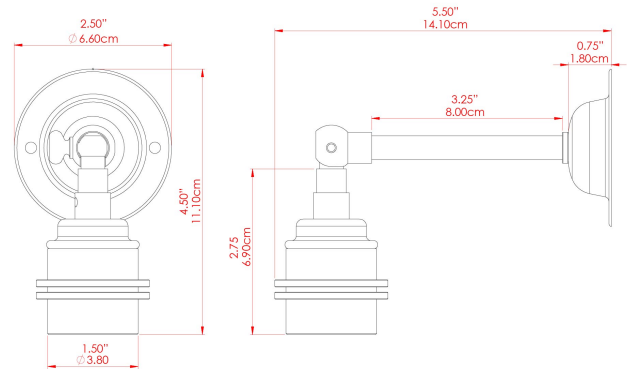

LOME Wall Light

MLWL155POLBRS Polished Brass