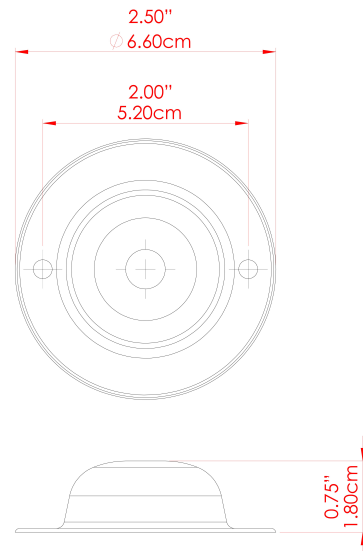

MATERIAL	Brass
HEIGHT	10cm
WIDTH | DIAMETER	5cm
LENGTH | PROJECTION	12cm
WEIGHT	0.17 kg
LAMPHOLDER	E27
MAX WATTAGE	60W
VOLTAGE	220/240v
IP RATING	IP20
CLASS PROTECTION	Class I
SHADE	-
FLEX | BAR | CHAIN LENGTH	n/a
CABLE TYPE	- |

FIXING BRACKET: MLWB04 | Matt Vanilla Cream