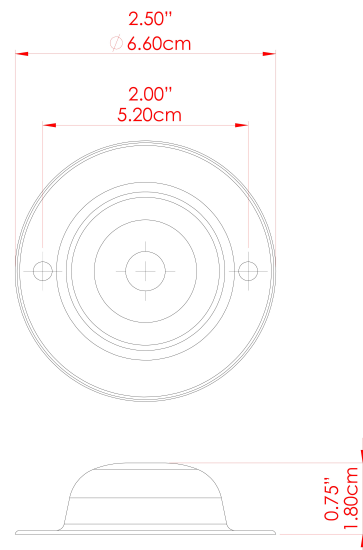

MATERIAL	Brass
HEIGHT	10cm
WIDTH DIAMETER	5cm
LENGTH PROJECTION	12cm
WEIGHT	0.17 kg
LAMPHOLDER	E27
MAX WATTAGE	60W
VOLTAGE	220/240v
IP RATING	IP20
CLASS PROTECTION	Class I
SHADE	-
FLEX BAR CHAIN LENGTH	n/a
CABLE TYPE	-

LOME Wall Light

MLWL155SATCHR Satin Chrome

MATERIAL	Brass
HEIGHT	10cm
WIDTH DIAMETER	5cm
LENGTH PROJECTION	12cm
WEIGHT	0.17 kg
LAMPHOLDER	E27
MAX WATTAGE	60W
VOLTAGE	220/240v
IP RATING	IP20
CLASS PROTECTION	Class I
SHADE	-
FLEX BAR CHAIN LENGTH	n/a
CABLE TYPE	-

LOME Wall Light

MLWL155PCWTE White

MATERIAL	Brass
HEIGHT	10cm
WIDTH DIAMETER	5cm
LENGTH PROJECTION	12cm
WEIGHT	0.17 kg
LAMPHOLDER	E27
MAX WATTAGE	60W
VOLTAGE	220/240v
IP RATING	IP20
CLASS PROTECTION	Class I
SHADE	-
FLEX BAR CHAIN LENGTH	n/a
CABLE TYPE	-

FIXING BRACKET: MLWB04 | White

LOME Wall Light

MLWL155PCYLW Yellow

MATERIAL	Brass
HEIGHT	10cm
WIDTH DIAMETER	5cm
LENGTH PROJECTION	12cm
WEIGHT	0.17 kg
LAMPHOLDER	E27
MAX WATTAGE	60W
VOLTAGE	220/240v
IP RATING	IP20
CLASS PROTECTION	Class I
SHADE	-
FLEX BAR CHAIN LENGTH	n/a
CABLE TYPE	-