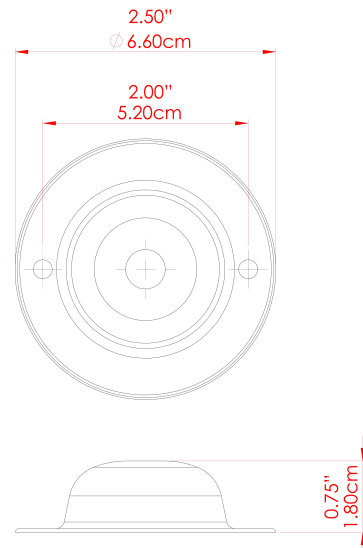

MATERIAL	Brass
HEIGHT	10cm
WIDTH | DIAMETER	5cm
LENGTH | PROJECTION	12cm
WEIGHT	0.17 kg
LAMPHOLDER	E27
MAX WATTAGE	60W
VOLTAGE	220/240v
IP RATING	IP20
CLASS PROTECTION	Class I
SHADE	-
FLEX | BAR | CHAIN LENGTH	n/a
CABLE TYPE	- |

FIXING BRACKET: MLWB04 | Matt Sapphire Blue