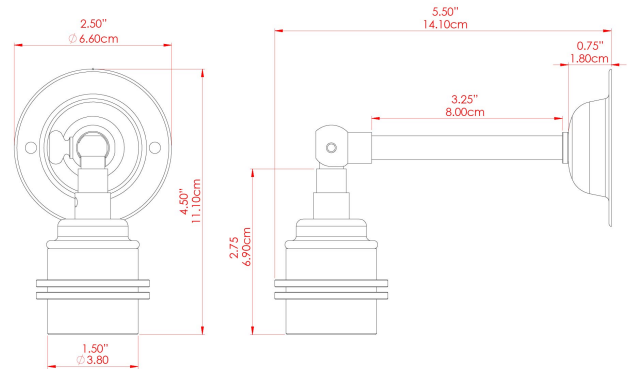

MATERIAL	Brass
HEIGHT	10cm
WIDTH DIAMETER	5cm
LENGTH PROJECTION	12cm
WEIGHT	0.17 kg
LAMPHOLDER	E27
MAX WATTAGE	60W
VOLTAGE	220/240v
IP RATING	IP20
CLASS PROTECTION	Class I
SHADE	-
FLEX BAR CHAIN LENGTH	n/a
CABLE TYPE	-

LOME Wall Light

MLWL155POLBRS Polished Brass

MATERIAL	Brass
HEIGHT	10cm
WIDTH DIAMETER	5cm
LENGTH PROJECTION	12cm
WEIGHT	0.17 kg
LAMPHOLDER	E27
MAX WATTAGE	60W
VOLTAGE	220/240v
IP RATING	IP20
CLASS PROTECTION	Class I
SHADE	-
FLEX BAR CHAIN LENGTH	n/a
CABLE TYPE	-

FIXING BRACKET: MLWB04 | Polished Brass

LOME Wall Light

MLWL155POLCHR Polished Chrome

MATERIAL	Brass
HEIGHT	10cm
WIDTH DIAMETER	5cm
LENGTH PROJECTION	12cm
WEIGHT	0.17 kg
LAMPHOLDER	E27
MAX WATTAGE	60W
VOLTAGE	220/240v
IP RATING	IP20
CLASS PROTECTION	Class I
SHADE	-
FLEX BAR CHAIN LENGTH	n/a
CABLE TYPE	-

LOME Wall Light

MLWL155POLNKL Polished Nickel

MATERIAL	Brass
HEIGHT	10cm
WIDTH DIAMETER	5cm
LENGTH PROJECTION	12cm
WEIGHT	0.17 kg
LAMPHOLDER	E27
MAX WATTAGE	60W
VOLTAGE	220/240v
IP RATING	IP20
CLASS PROTECTION	Class I
SHADE	-
FLEX BAR CHAIN LENGTH	n/a
CABLE TYPE	-