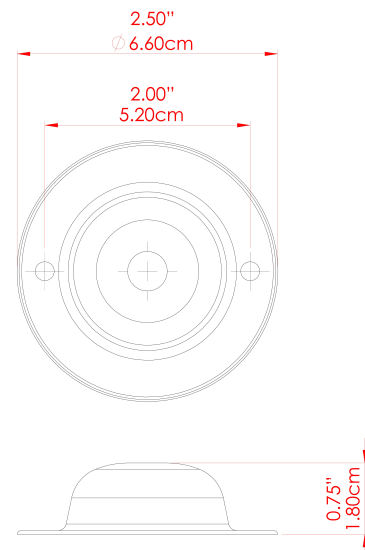

MATERIAL	Brass
HEIGHT	10cm
WIDTH | DIAMETER	5cm
LENGTH | PROJECTION	12cm
WEIGHT	0.17 kg
LAMPHOLDER	E27
MAX WATTAGE	60W
VOLTAGE	220/240v
IP RATING	IP20
CLASS PROTECTION	Class I
SHADE	-
FLEX | BAR | CHAIN LENGTH	n/a
CABLE TYPE	- |

FIXING BRACKET: MLWB04 | Black