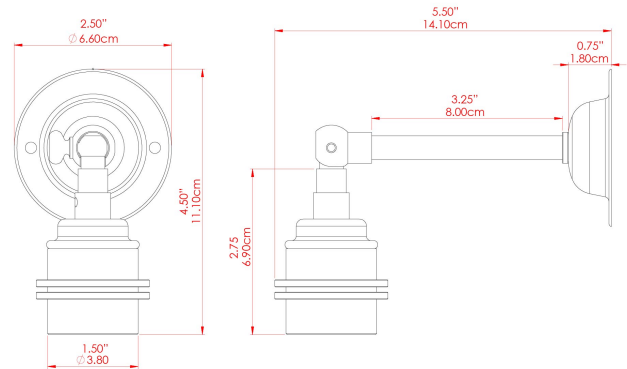

MATERIAL	Brass
HEIGHT	10cm
WIDTH DIAMETER	5cm
LENGTH PROJECTION	12cm
WEIGHT	0.17 kg
LAMPHOLDER	E27
MAX WATTAGE	60W
VOLTAGE	220/240v
IP RATING	IP20
CLASS PROTECTION	Class I
SHADE	-
FLEX BAR CHAIN LENGTH	n/a
CABLE TYPE	-

LOME Wall Light

MLWL155SATCHR Satin Chrome

MATERIAL	Brass
HEIGHT	10cm
WIDTH DIAMETER	5cm
LENGTH PROJECTION	12cm
WEIGHT	0.17 kg
LAMPHOLDER	E27
MAX WATTAGE	60W
VOLTAGE	220/240v
IP RATING	IP20
CLASS PROTECTION	Class I
SHADE	-
FLEX BAR CHAIN LENGTH	n/a
CABLE TYPE	-

LOME Wall Light

MLWL155PCWTE White

MATERIAL	Brass
HEIGHT	10cm
WIDTH DIAMETER	5cm
LENGTH PROJECTION	12cm
WEIGHT	0.17 kg
LAMPHOLDER	E27
MAX WATTAGE	60W
VOLTAGE	220/240v
IP RATING	IP20
CLASS PROTECTION	Class I
SHADE	-
FLEX BAR CHAIN LENGTH	n/a
CABLE TYPE	-

FIXING BRACKET: MLWB04 | White

LOME Wall Light

MLWL155PCYLW Yellow

MATERIAL	Brass
HEIGHT	10cm
WIDTH DIAMETER	5cm
LENGTH PROJECTION	12cm
WEIGHT	0.17 kg
LAMPHOLDER	E27
MAX WATTAGE	60W
VOLTAGE	220/240v
IP RATING	IP20
CLASS PROTECTION	Class I
SHADE	-
FLEX BAR CHAIN LENGTH	n/a
CABLE TYPE	-