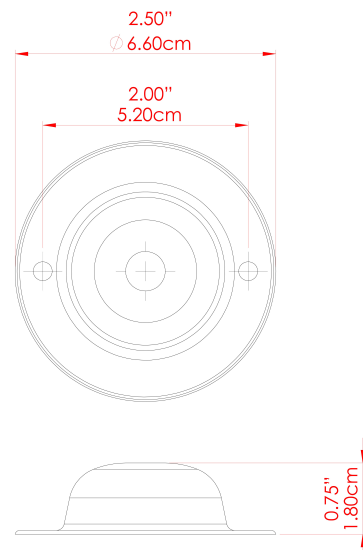

FIXING BRACKET: MLWB04 | Polished Chrome

WWW.MULLANLIGHTING.COM

Product Notes:

1) Bulbs not included. 2) Dimensions do not include bulbs. 3) All products are individually made-to-order and therefore may differ slightly within manufacturing tolerances. 4) Cable / chain can be shortened during installation. Longer cable / chain lengths available on request. 5) Additional colour finishes may be available on request. 6) Refer to our website for a full list of terms and conditions.