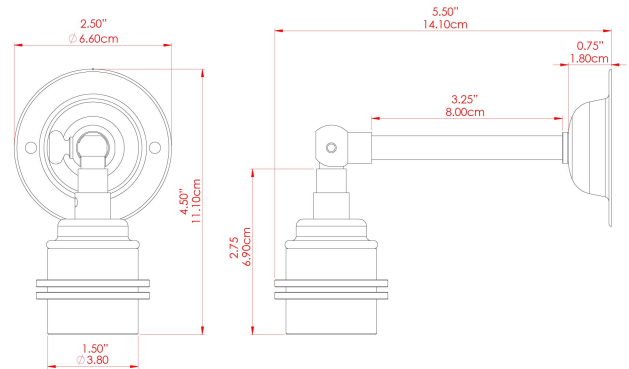

MATERIAL	Brass
HEIGHT	10cm
WIDTH DIAMETER	5cm
LENGTH PROJECTION	12cm
WEIGHT	0.17 kg
LAMPHOLDER	E27
MAX WATTAGE	60W
VOLTAGE	220/240v
IP RATING	IP20
CLASS PROTECTION	Class I
SHADE	-
FLEX BAR CHAIN LENGTH	n/a
CABLE TYPE	-

FIXING BRACKET: MLWB04 | Red

LOME Wall Light

MLWL155PCGRN Sage Green

MATERIAL	Brass
HEIGHT	10cm
WIDTH DIAMETER	5cm
LENGTH PROJECTION	12cm
WEIGHT	0.17 kg
LAMPHOLDER	E27
MAX WATTAGE	60W
VOLTAGE	220/240v
IP RATING	IP20
CLASS PROTECTION	Class I
SHADE	-
FLEX BAR CHAIN LENGTH	n/a
CABLE TYPE	-

FIXING BRACKET: MLWB04 | Sage Green

Product Notes:
 1) Bulbs not included. 2) Dimensions do not include bulbs. 3) All products are individually made-to-order and therefore may differ slightly within manufacturing tolerances. 4) Cable / chain can be shortened during installation. Longer cable / chain lengths available on request. 5) Additional colour finishes may be available on request. 6) Refer to our website for a full list of terms and conditions.

LOME Wall Light

MLWL155SATBRS Satin Brass

MATERIAL	Brass
HEIGHT	10cm
WIDTH DIAMETER	5cm
LENGTH PROJECTION	12cm
WEIGHT	0.17 kg
LAMPHOLDER	E27
MAX WATTAGE	60W
VOLTAGE	220/240v
IP RATING	IP20
CLASS PROTECTION	Class I
SHADE	-
FLEX BAR CHAIN LENGTH	n/a
CABLE TYPE	-