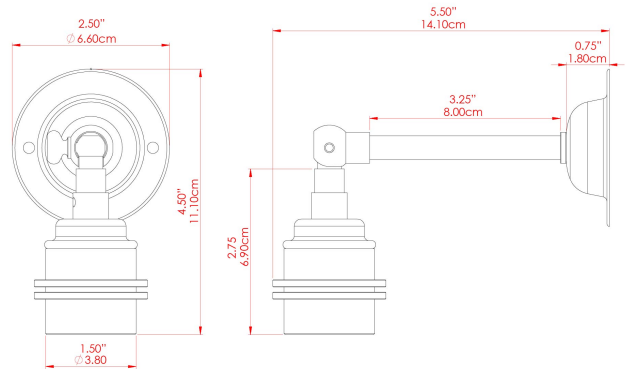

LOME Wall Light

MLWL155ANTBRS Antique Brass