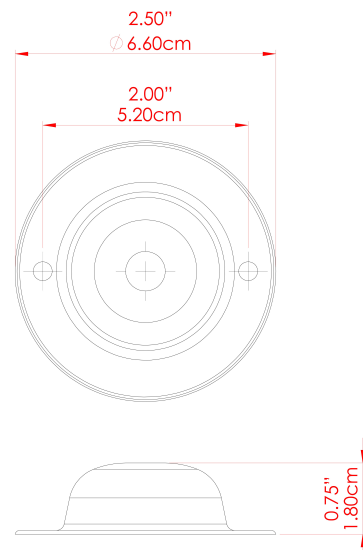

MATERIAL	Brass
HEIGHT	10cm
WIDTH | DIAMETER	5cm
LENGTH | PROJECTION	12cm
WEIGHT	0.17 kg
LAMPHOLDER	E27
MAX WATTAGE	60W
VOLTAGE	220/240v
IP RATING	IP20
CLASS PROTECTION	Class I
SHADE	-
FLEX | BAR | CHAIN LENGTH	n/a
CABLE TYPE	- |

FIXING BRACKET: MLWB04 | Orange