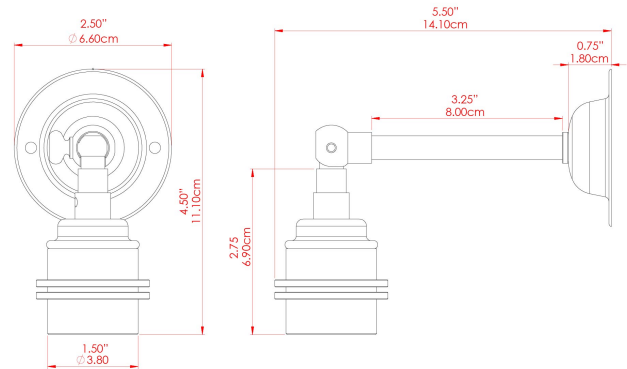

LOME Wall Light

MLWL155PCBLK Black