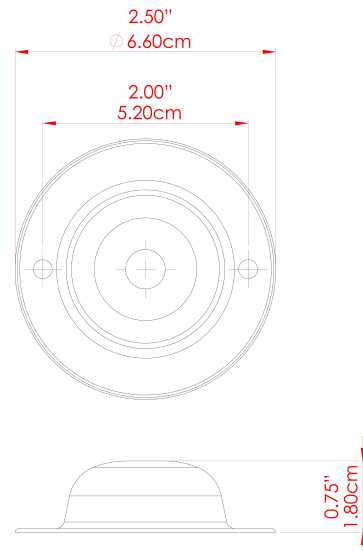

MATERIAL	Brass
HEIGHT	10cm
WIDTH | DIAMETER	5cm
LENGTH | PROJECTION	12cm
WEIGHT	0.17 kg
LAMPHOLDER	E27
MAX WATTAGE	60W
VOLTAGE	220/240v
IP RATING	IP20
CLASS PROTECTION	Class I
SHADE	-
FLEX | BAR | CHAIN LENGTH	n/a
CABLE TYPE	- |

FIXING BRACKET: MLWB04 | Antique Brass