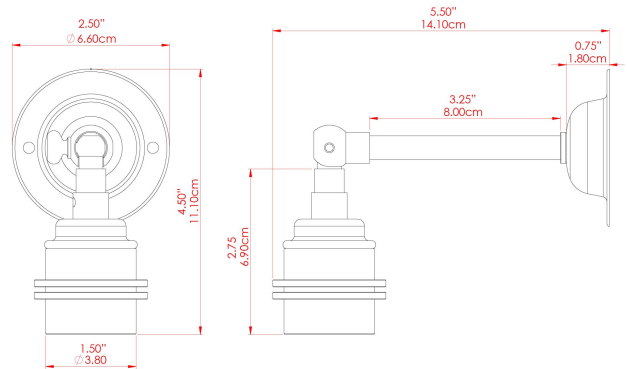

MATERIAL	Brass
HEIGHT	10cm
WIDTH DIAMETER	5cm
LENGTH PROJECTION	12cm
WEIGHT	0.17 kg
LAMPHOLDER	E27
MAX WATTAGE	60W
VOLTAGE	220/240v
IP RATING	IP20
CLASS PROTECTION	Class I
SHADE	-
FLEX BAR CHAIN LENGTH	n/a
CABLE TYPE	-

LOME Wall Light

MLWL155PCCRM

MATERIAL	Brass
HEIGHT	10cm
WIDTH DIAMETER	5cm
LENGTH PROJECTION	12cm
WEIGHT	0.17 kg
LAMPHOLDER	E27
MAX WATTAGE	60W
VOLTAGE	220/240v
IP RATING	IP20
CLASS PROTECTION	Class I
SHADE	-
FLEX BAR CHAIN LENGTH	n/a
CABLE TYPE	-

LOME Wall Light

MLWL155POLBRS Polished Brass

MATERIAL	Brass
HEIGHT	10cm
WIDTH DIAMETER	5cm
LENGTH PROJECTION	12cm
WEIGHT	0.17 kg
LAMPHOLDER	E27
MAX WATTAGE	60W
VOLTAGE	220/240v
IP RATING	IP20
CLASS PROTECTION	Class I
SHADE	-
FLEX BAR CHAIN LENGTH	n/a
CABLE TYPE	-

FIXING BRACKET: MLWB04 | Polished Brass

LOME Wall Light

MLWL155POLCHR Polished Chrome

MATERIAL	Brass
HEIGHT	10cm
WIDTH DIAMETER	5cm
LENGTH PROJECTION	12cm
WEIGHT	0.17 kg
LAMPHOLDER	E27
MAX WATTAGE	60W
VOLTAGE	220/240v
IP RATING	IP20
CLASS PROTECTION	Class I
SHADE	-
FLEX BAR CHAIN LENGTH	n/a
CABLE TYPE	-