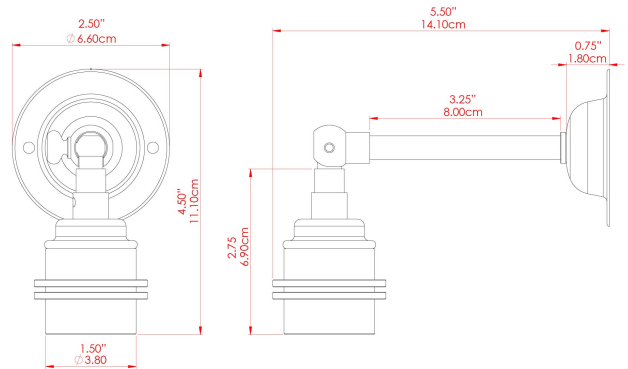

MATERIAL	Brass
HEIGHT	10cm
WIDTH DIAMETER	5cm
LENGTH PROJECTION	12cm
WEIGHT	0.17 kg
LAMPHOLDER	E27
MAX WATTAGE	60W
VOLTAGE	220/240v
IP RATING	IP20
CLASS PROTECTION	Class I
SHADE	-
FLEX BAR CHAIN LENGTH	n/a
CABLE TYPE	-

LOME Wall Light

MLWL155SATCHR Satin Chrome

MATERIAL	Brass
HEIGHT	10cm
WIDTH DIAMETER	5cm
LENGTH PROJECTION	12cm
WEIGHT	0.17 kg
LAMPHOLDER	E27
MAX WATTAGE	60W
VOLTAGE	220/240v
IP RATING	IP20
CLASS PROTECTION	Class I
SHADE	-
FLEX BAR CHAIN LENGTH	n/a
CABLE TYPE	-

FIXING BRACKET: MLWB04 | Satin Chrome

WWW.MULLANLIGHTING.COM

Product Notes:

1) Bulbs not included. 2) Dimensions do not include bulbs. 3) All products are individually made-to-order and therefore may differ slightly within manufacturing tolerances. 4) Cable / chain can be shortened during installation. Longer cable / chain lengths available on request. 5) Additional colour finishes may be available on request. 6) Refer to our website for a full list of terms and conditions.

LOME Wall Light

MLWL155PCWTE White

MATERIAL	Brass
HEIGHT	10cm
WIDTH DIAMETER	5cm
LENGTH PROJECTION	12cm
WEIGHT	0.17 kg
LAMPHOLDER	E27
MAX WATTAGE	60W
VOLTAGE	220/240v
IP RATING	IP20
CLASS PROTECTION	Class I
SHADE	-
FLEX BAR CHAIN LENGTH	n/a
CABLE TYPE	-