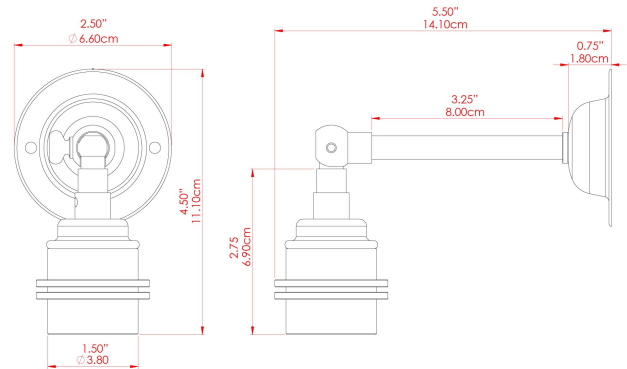

MATERIAL	Brass
HEIGHT	10cm
WIDTH DIAMETER	5cm
LENGTH PROJECTION	12cm
WEIGHT	0.17 kg
LAMPHOLDER	E27
MAX WATTAGE	60W
VOLTAGE	220/240v
IP RATING	IP20
CLASS PROTECTION	Class I
SHADE	-
FLEX BAR CHAIN LENGTH	n/a
CABLE TYPE	-

LOME Wall Light

MLWL155POLNKL Polished Nickel

MATERIAL	Brass
HEIGHT	10cm
WIDTH DIAMETER	5cm
LENGTH PROJECTION	12cm
WEIGHT	0.17 kg
LAMPHOLDER	E27
MAX WATTAGE	60W
VOLTAGE	220/240v
IP RATING	IP20
CLASS PROTECTION	Class I
SHADE	-
FLEX BAR CHAIN LENGTH	n/a
CABLE TYPE	-

FIXING BRACKET: MLWB04 | Polished Nickel

Product Notes:
 1) Bulbs not included. 2) Dimensions do not include bulbs. 3) All products are individually made-to-order and therefore may differ slightly within manufacturing tolerances. 4) Cable / chain can be shortened during installation. Longer cable / chain lengths available on request. 5) Additional colour finishes may be available on request. 6) Refer to our website for a full list of terms and conditions.

LOME Wall Light

MLWL155PCRGR Racing Green

MATERIAL	Brass
HEIGHT	10cm
WIDTH DIAMETER	5cm
LENGTH PROJECTION	12cm
WEIGHT	0.17 kg
LAMPHOLDER	E27
MAX WATTAGE	60W
VOLTAGE	220/240v
IP RATING	IP20
CLASS PROTECTION	Class I
SHADE	-
FLEX BAR CHAIN LENGTH	n/a
CABLE TYPE	-