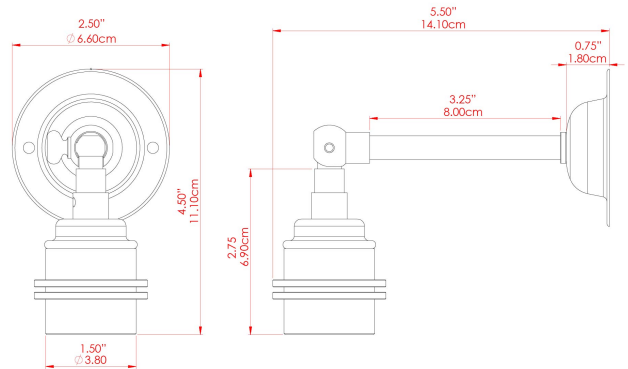

MATERIAL	Brass
HEIGHT	10cm
WIDTH | DIAMETER	5cm
LENGTH | PROJECTION	12cm
WEIGHT	0.17 kg
LAMPHOLDER	E27
MAX WATTAGE	60W
VOLTAGE	220/240v
IP RATING	IP20
CLASS PROTECTION	Class I
SHADE	-
FLEX | BAR | CHAIN LENGTH	n/a
CABLE TYPE	- |