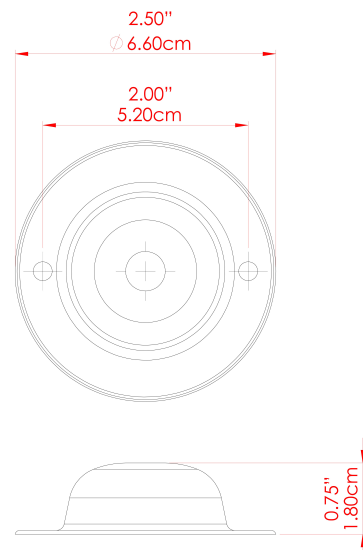

LOME Wall Light

MLWL155ANTSLV Antique Silver

MATERIAL	Brass
HEIGHT	10cm
WIDTH DIAMETER	5cm
LENGTH PROJECTION	12cm
WEIGHT	0.17 kg
LAMPHOLDER	E27
MAX WATTAGE	60W
VOLTAGE	220/240v
IP RATING	IP20
CLASS PROTECTION	Class I
SHADE	-
FLEX BAR CHAIN LENGTH	n/a
CABLE TYPE	-

LOME Wall Light

MLWL155PCBLK Black

MATERIAL	Brass
HEIGHT	10cm
WIDTH DIAMETER	5cm
LENGTH PROJECTION	12cm
WEIGHT	0.17 kg
LAMPHOLDER	E27
MAX WATTAGE	60W
VOLTAGE	220/240v
IP RATING	IP20
CLASS PROTECTION	Class I
SHADE	-
FLEX BAR CHAIN LENGTH	n/a
CABLE TYPE	-

LOME Wall Light

MLWL155PCGRY Grey

MATERIAL	Brass
HEIGHT	10cm
WIDTH DIAMETER	5cm
LENGTH PROJECTION	12cm
WEIGHT	0.17 kg
LAMPHOLDER	E27
MAX WATTAGE	60W
VOLTAGE	220/240v
IP RATING	IP20
CLASS PROTECTION	Class I
SHADE	-
FLEX BAR CHAIN LENGTH	n/a
CABLE TYPE	-

FIXING BRACKET: MLWB04 | Grey

MATERIAL	Brass
HEIGHT	10cm
WIDTH DIAMETER	5cm
LENGTH PROJECTION	12cm
WEIGHT	0.17 kg
LAMPHOLDER	E27
MAX WATTAGE	60W
VOLTAGE	220/240v
IP RATING	IP20
CLASS PROTECTION	Class I
SHADE	-
FLEX BAR CHAIN LENGTH	n/a
CABLE TYPE	-