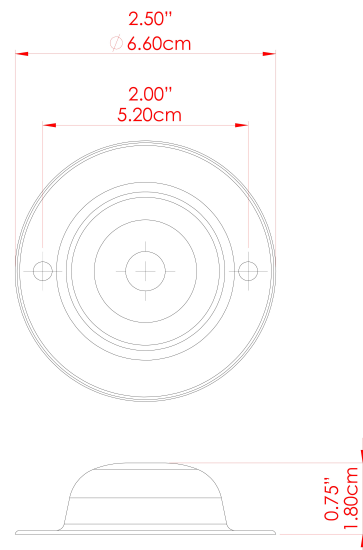

MATERIAL	Brass
HEIGHT	10cm
WIDTH | DIAMETER	5cm
LENGTH | PROJECTION	12cm
WEIGHT	0.17 kg
LAMPHOLDER	E27
MAX WATTAGE	60W
VOLTAGE	220/240v
IP RATING	IP20
CLASS PROTECTION	Class I
SHADE	-
FLEX | BAR | CHAIN LENGTH	n/a
CABLE TYPE	- |

FIXING BRACKET: MLWB04 | Red