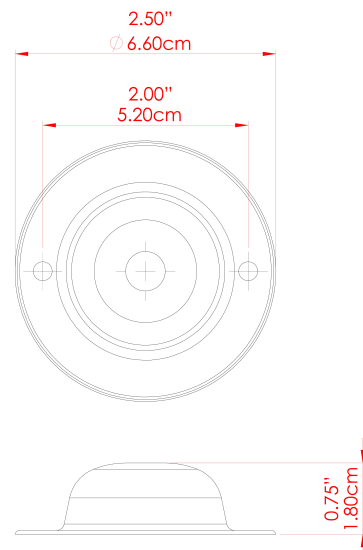

FIXING BRACKET: MLWB04 | Antique Silver

WWW.MULLANLIGHTING.COM

Product Notes:

1) Bulbs not included. 2) Dimensions do not include bulbs. 3) All products are individually made-to-order and therefore may differ slightly within manufacturing tolerances. 4) Cable / chain can be shortened during installation. Longer cable / chain lengths available on request. 5) Additional colour finishes may be available on request. 6) Refer to our website for a full list of terms and conditions.