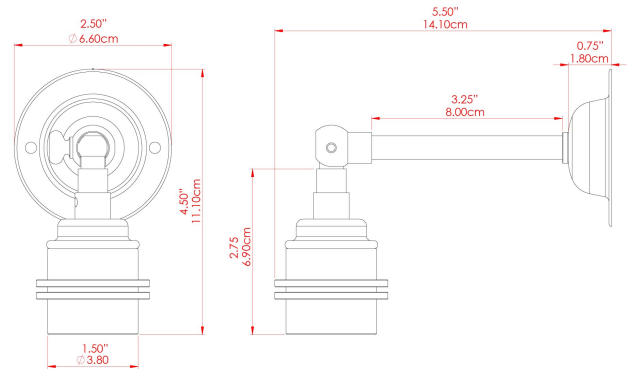

MATERIAL	Brass
HEIGHT	10cm
WIDTH | DIAMETER	5cm
LENGTH | PROJECTION	12cm
WEIGHT	0.17 kg
LAMPHOLDER	E27
MAX WATTAGE	60W
VOLTAGE	220/240v
IP RATING	IP20
CLASS PROTECTION	Class I
SHADE	-
FLEX | BAR | CHAIN LENGTH	n/a
CABLE TYPE	- |