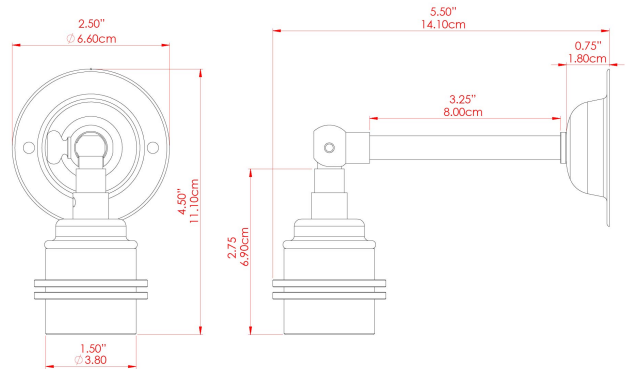

MATERIAL	Brass
HEIGHT	10cm
WIDTH DIAMETER	5cm
LENGTH PROJECTION	12cm
WEIGHT	0.17 kg
LAMPHOLDER	E27
MAX WATTAGE	60W
VOLTAGE	220/240v
IP RATING	IP20
CLASS PROTECTION	Class I
SHADE	-
FLEX BAR CHAIN LENGTH	n/a
CABLE TYPE	-

LOME Wall Light

MLWL155PCRGR Racing Green

MATERIAL	Brass
HEIGHT	10cm
WIDTH DIAMETER	5cm
LENGTH PROJECTION	12cm
WEIGHT	0.17 kg
LAMPHOLDER	E27
MAX WATTAGE	60W
VOLTAGE	220/240v
IP RATING	IP20
CLASS PROTECTION	Class I
SHADE	-
FLEX BAR CHAIN LENGTH	n/a
CABLE TYPE	-

FIXING BRACKET: MLWB04 | Racing Green

MATERIAL	Brass
HEIGHT	10cm
WIDTH DIAMETER	5cm
LENGTH PROJECTION	12cm
WEIGHT	0.17 kg
LAMPHOLDER	E27
MAX WATTAGE	60W
VOLTAGE	220/240v
IP RATING	IP20
CLASS PROTECTION	Class I
SHADE	-
FLEX BAR CHAIN LENGTH	n/a
CABLE TYPE	-

FIXING BRACKET: MLWB04 | Red

LOME Wall Light

MLWL155PCGRN Sage Green

MATERIAL	Brass
HEIGHT	10cm
WIDTH DIAMETER	5cm
LENGTH PROJECTION	12cm
WEIGHT	0.17 kg
LAMPHOLDER	E27
MAX WATTAGE	60W
VOLTAGE	220/240v
IP RATING	IP20
CLASS PROTECTION	Class I
SHADE	-
FLEX BAR CHAIN LENGTH	n/a
CABLE TYPE	-