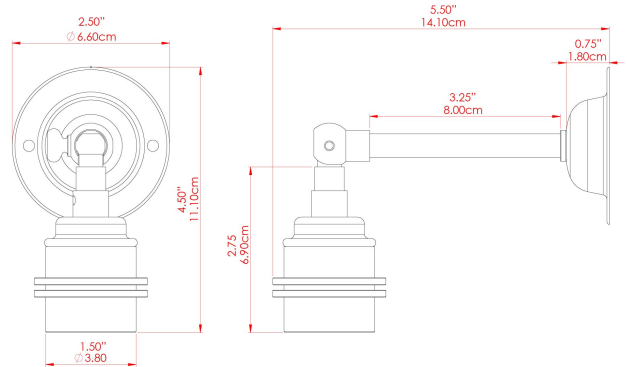

LOME Wall Light

MLWL155PCGRY Grey

MATERIAL	Brass
HEIGHT	10cm
WIDTH DIAMETER	5cm
LENGTH PROJECTION	12cm
WEIGHT	0.17 kg
LAMPHOLDER	E27
MAX WATTAGE	60W
VOLTAGE	220/240v
IP RATING	IP20
CLASS PROTECTION	Class I
SHADE	-
FLEX BAR CHAIN LENGTH	n/a
CABLE TYPE	-

FIXING BRACKET: MLWB04 | Grey

MATERIAL	Brass
HEIGHT	10cm
WIDTH DIAMETER	5cm
LENGTH PROJECTION	12cm
WEIGHT	0.17 kg
LAMPHOLDER	E27
MAX WATTAGE	60W
VOLTAGE	220/240v
IP RATING	IP20
CLASS PROTECTION	Class I
SHADE	-
FLEX BAR CHAIN LENGTH	n/a
CABLE TYPE	-

FIXING BRACKET: MLWB04 | Matt Antique Pink

LOME Wall Light

MLWL155PCMBK Matt Black

MATERIAL	Brass
HEIGHT	10cm
WIDTH DIAMETER	5cm
LENGTH PROJECTION	12cm
WEIGHT	0.17 kg
LAMPHOLDER	E27
MAX WATTAGE	60W
VOLTAGE	220/240v
IP RATING	IP20
CLASS PROTECTION	Class I
SHADE	-
FLEX BAR CHAIN LENGTH	n/a
CABLE TYPE	-

MATERIAL	Brass
HEIGHT	10cm
WIDTH DIAMETER	5cm
LENGTH PROJECTION	12cm
WEIGHT	0.17 kg
LAMPHOLDER	E27
MAX WATTAGE	60W
VOLTAGE	220/240v
IP RATING	IP20
CLASS PROTECTION	Class I
SHADE	-
FLEX BAR CHAIN LENGTH	n/a
CABLE TYPE	-