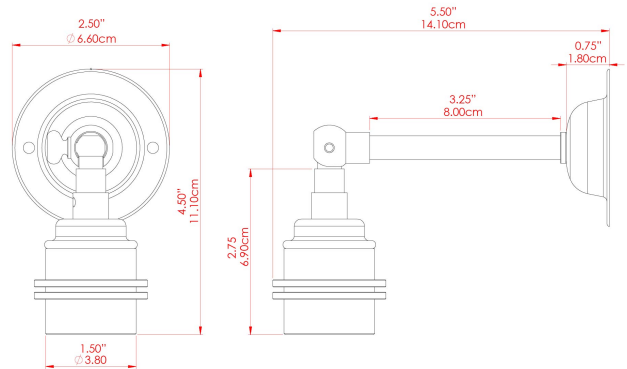

LOME Wall Light

MLWL155PCGRY Grey