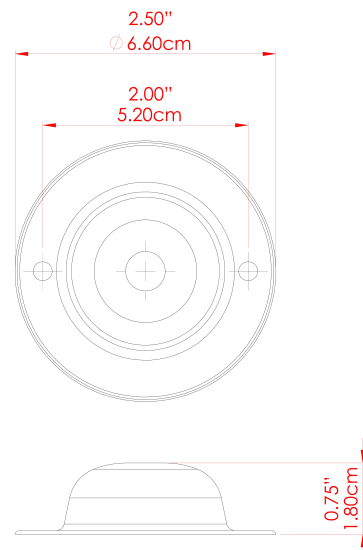

FIXING BRACKET: MLWB04 | Satin Chrome

WWW.MULLANLIGHTING.COM

Product Notes:

1) Bulbs not included. 2) Dimensions do not include bulbs. 3) All products are individually made-to-order and therefore may differ slightly within manufacturing tolerances. 4) Cable / chain can be shortened during installation. Longer cable / chain lengths available on request. 5) Additional colour finishes may be available on request. 6) Refer to our website for a full list of terms and conditions.