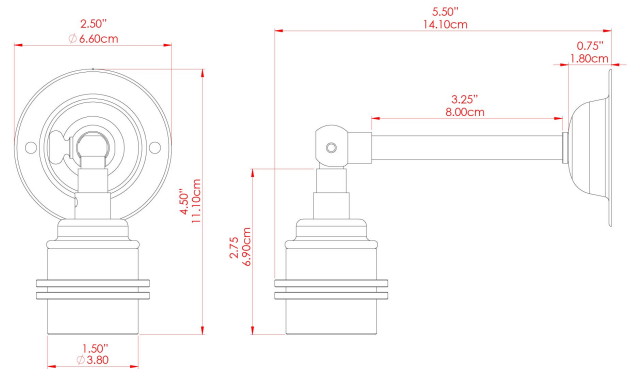

LOME Wall Light

MLWL155PCGRY Grey

MATERIAL	Brass
HEIGHT	10cm
WIDTH DIAMETER	5cm
LENGTH PROJECTION	12cm
WEIGHT	0.17 kg
LAMPHOLDER	E27
MAX WATTAGE	60W
VOLTAGE	220/240v
IP RATING	IP20
CLASS PROTECTION	Class I
SHADE	-
FLEX BAR CHAIN LENGTH	n/a
CABLE TYPE	-

FIXING BRACKET: MLWB04 | Grey

MATERIAL	Brass
HEIGHT	10cm
WIDTH DIAMETER	5cm
LENGTH PROJECTION	12cm
WEIGHT	0.17 kg
LAMPHOLDER	E27
MAX WATTAGE	60W
VOLTAGE	220/240v
IP RATING	IP20
CLASS PROTECTION	Class I
SHADE	-
FLEX BAR CHAIN LENGTH	n/a
CABLE TYPE	-

FIXING BRACKET: MLWB04 | Matt Antique Pink

LOME Wall Light

MLWL155PCMBK Matt Black

MATERIAL	Brass
HEIGHT	10cm
WIDTH DIAMETER	5cm
LENGTH PROJECTION	12cm
WEIGHT	0.17 kg
LAMPHOLDER	E27
MAX WATTAGE	60W
VOLTAGE	220/240v
IP RATING	IP20
CLASS PROTECTION	Class I
SHADE	-
FLEX BAR CHAIN LENGTH	n/a
CABLE TYPE	-

MATERIAL	Brass
HEIGHT	10cm
WIDTH DIAMETER	5cm
LENGTH PROJECTION	12cm
WEIGHT	0.17 kg
LAMPHOLDER	E27
MAX WATTAGE	60W
VOLTAGE	220/240v
IP RATING	IP20
CLASS PROTECTION	Class I
SHADE	-
FLEX BAR CHAIN LENGTH	n/a
CABLE TYPE	-