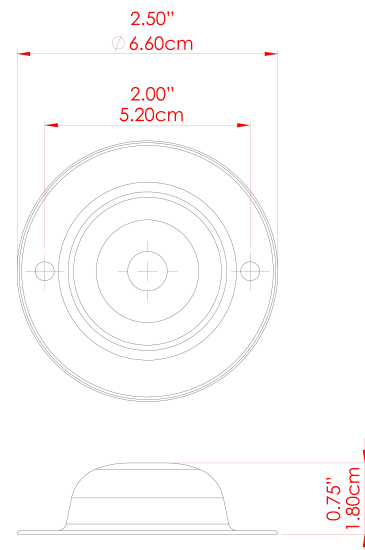

MATERIAL	Brass
HEIGHT	10cm
WIDTH | DIAMETER	5cm
LENGTH | PROJECTION	12cm
WEIGHT	0.17 kg
LAMPHOLDER	E27
MAX WATTAGE	60W
VOLTAGE	220/240v
IP RATING	IP20
CLASS PROTECTION	Class I
SHADE	-
FLEX | BAR | CHAIN LENGTH	n/a
CABLE TYPE	- |

FIXING BRACKET: MLWB04 | Polished Brass