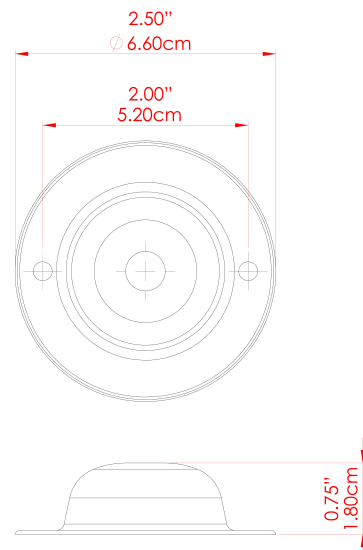

MATERIAL	Brass
HEIGHT	10cm
WIDTH | DIAMETER	5cm
LENGTH | PROJECTION	12cm
WEIGHT	0.17 kg
LAMPHOLDER	E27
MAX WATTAGE	60W
VOLTAGE	220/240v
IP RATING	IP20
CLASS PROTECTION	Class I
SHADE	-
FLEX | BAR | CHAIN LENGTH	n/a
CABLE TYPE	- |

FIXING BRACKET: MLWB04 | Matt Black