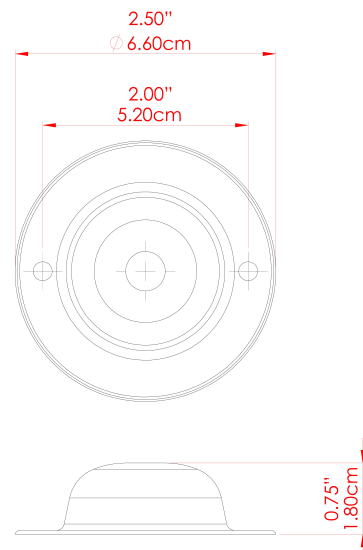

FIXING BRACKET: MLWB04 | Satin Brass

WWW.MULLANLIGHTING.COM

Product Notes:

1) Bulbs not included. 2) Dimensions do not include bulbs. 3) All products are individually made-to-order and therefore may differ slightly within manufacturing tolerances. 4) Cable / chain can be shortened during installation. Longer cable / chain lengths available on request. 5) Additional colour finishes may be available on request. 6) Refer to our website for a full list of terms and conditions.