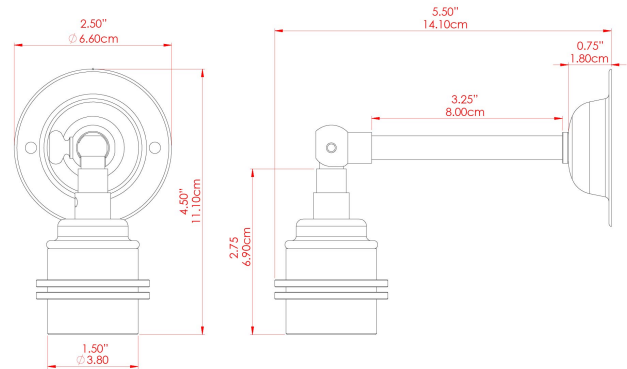

FIXING BRACKET: MLWB04 | Grey

MATERIAL	Brass
HEIGHT	10cm
WIDTH DIAMETER	5cm
LENGTH PROJECTION	12cm
WEIGHT	0.17 kg
LAMPHOLDER	E27
MAX WATTAGE	60W
VOLTAGE	220/240v
IP RATING	IP20
CLASS PROTECTION	Class I
SHADE	-
FLEX BAR CHAIN LENGTH	n/a
CABLE TYPE	-

MATERIAL	Brass
HEIGHT	10cm
WIDTH DIAMETER	5cm
LENGTH PROJECTION	12cm
WEIGHT	0.17 kg
LAMPHOLDER	E27
MAX WATTAGE	60W
VOLTAGE	220/240v
IP RATING	IP20
CLASS PROTECTION	Class I
SHADE	-
FLEX BAR CHAIN LENGTH	n/a
CABLE TYPE	-

LOME Wall Light

MLWL155PCCRM

MATERIAL	Brass
HEIGHT	10cm
WIDTH DIAMETER	5cm
LENGTH PROJECTION	12cm
WEIGHT	0.17 kg
LAMPHOLDER	E27
MAX WATTAGE	60W
VOLTAGE	220/240v
IP RATING	IP20
CLASS PROTECTION	Class I
SHADE	-
FLEX BAR CHAIN LENGTH	n/a
CABLE TYPE	-

FIXING BRACKET: MLWB04 | Matt Vanilla Cream

MATERIAL	Brass
HEIGHT	10cm
WIDTH DIAMETER	5cm
LENGTH PROJECTION	12cm
WEIGHT	0.17 kg
LAMPHOLDER	E27
MAX WATTAGE	60W
VOLTAGE	220/240v
IP RATING	IP20
CLASS PROTECTION	Class I
SHADE	-
FLEX BAR CHAIN LENGTH	n/a
CABLE TYPE	-