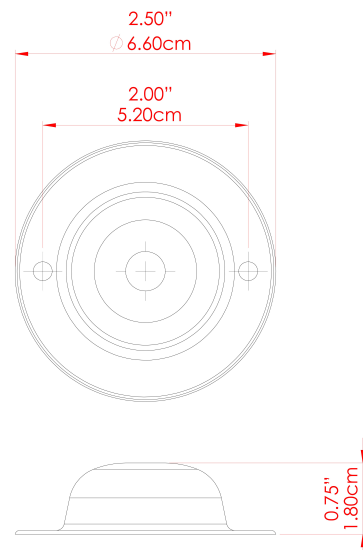

MATERIAL	Brass
HEIGHT	10cm
WIDTH | DIAMETER	5cm
LENGTH | PROJECTION	12cm
WEIGHT	0.17 kg
LAMPHOLDER	E27
MAX WATTAGE	60W
VOLTAGE	220/240v
IP RATING	IP20
CLASS PROTECTION	Class I
SHADE	-
FLEX | BAR | CHAIN LENGTH	n/a
CABLE TYPE	- |

FIXING BRACKET: MLWB04 | Sage Green