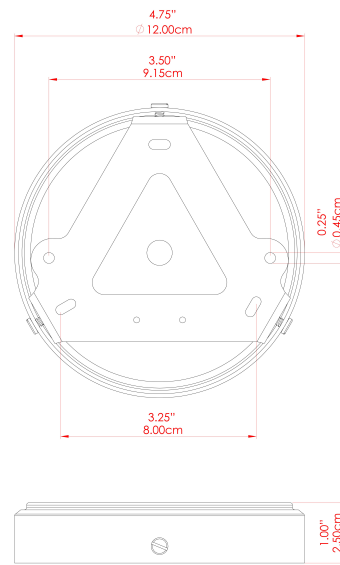

FIXING BRACKET: MLWB10 | Red

WWW.MULLANLIGHTING.COM

Product Notes:

1) Bulbs not included. 2) Dimensions do not include bulbs. 3) All products are individually made-to-order and therefore may differ slightly within manufacturing tolerances. 4) Cable / chain can be shortened during installation. Longer cable / chain lengths available on request. 5) Additional colour finishes may be available on request. 6) Refer to our website for a full list of terms and conditions.