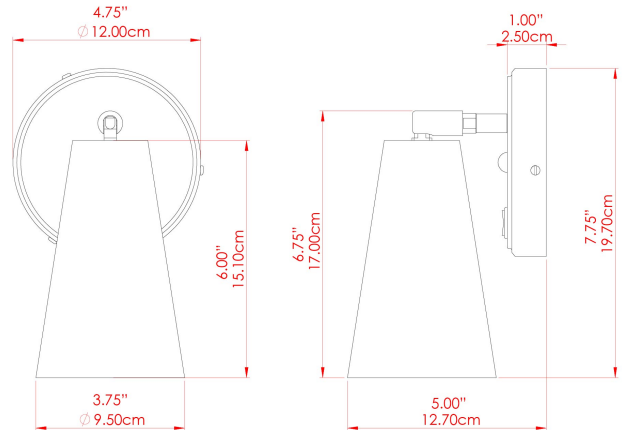

CASHEL Wall Light

MLWL332POLBRS Polished Brass

MATERIAL	Brass
HEIGHT	15-20cm
WIDTH DIAMETER	12cm
LENGTH PROJECTION	18cm
WEIGHT	0.6 kg
LAMPHOLDER	E27
MAX WATTAGE	40W
VOLTAGE	220/240v
IP RATING	IP20
CLASS PROTECTION	Class I
SHADE	-
FLEX BAR CHAIN LENGTH	n/a
CABLE TYPE	-

MATERIAL	Brass
HEIGHT	15-20cm
WIDTH DIAMETER	12cm
LENGTH PROJECTION	18cm
WEIGHT	0.6 kg
LAMPHOLDER	E27
MAX WATTAGE	40W
VOLTAGE	220/240v
IP RATING	IP20
CLASS PROTECTION	Class I
SHADE	-
FLEX BAR CHAIN LENGTH	n/a
CABLE TYPE	-

CASHEL Wall Light

MLWL332PCGRN Sage Green

MATERIAL	Brass
HEIGHT	15-20cm
WIDTH DIAMETER	12cm
LENGTH PROJECTION	18cm
WEIGHT	0.6 kg
LAMPHOLDER	E27
MAX WATTAGE	40W
VOLTAGE	220/240v
IP RATING	IP20
CLASS PROTECTION	Class I
SHADE	-
FLEX BAR CHAIN LENGTH	n/a
CABLE TYPE	-