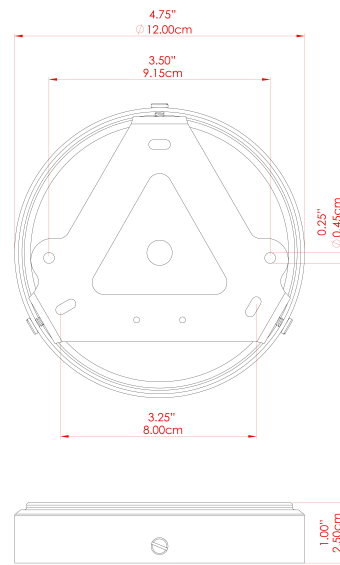

MATERIAL	Brass
HEIGHT	15-20cm
WIDTH | DIAMETER	12cm
LENGTH | PROJECTION	18cm
WEIGHT	0.6 kg
LAMPHOLDER	E27
MAX WATTAGE	40W
VOLTAGE	220/240v
IP RATING	IP20
CLASS PROTECTION	Class I
SHADE	-
FLEX | BAR | CHAIN LENGTH	n/a
CABLE TYPE	- |

FIXING BRACKET: MLWB10 | Matt Antique Pink