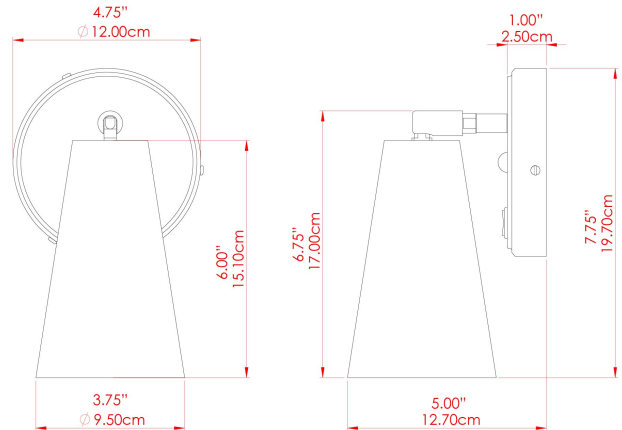

MATERIAL	Brass
HEIGHT	15-20cm
WIDTH DIAMETER	12cm
LENGTH PROJECTION	18cm
WEIGHT	0.6 kg
LAMPHOLDER	E27
MAX WATTAGE	40W
VOLTAGE	220/240v
IP RATING	IP20
CLASS PROTECTION	Class I
SHADE	-
FLEX BAR CHAIN LENGTH	n/a
CABLE TYPE	-

CASHEL Wall Light

MLWL332PCGRN Sage Green

MATERIAL	Brass
HEIGHT	15-20cm
WIDTH DIAMETER	12cm
LENGTH PROJECTION	18cm
WEIGHT	0.6 kg
LAMPHOLDER	E27
MAX WATTAGE	40W
VOLTAGE	220/240v
IP RATING	IP20
CLASS PROTECTION	Class I
SHADE	-
FLEX BAR CHAIN LENGTH	n/a
CABLE TYPE	-

FIXING BRACKET: MLWB10 | Sage Green

CASHEL Wall Light

MLWL332PCRGR Racing Green

MATERIAL	Brass
HEIGHT	15-20cm
WIDTH DIAMETER	12cm
LENGTH PROJECTION	18cm
WEIGHT	0.6 kg
LAMPHOLDER	E27
MAX WATTAGE	40W
VOLTAGE	220/240v
IP RATING	IP20
CLASS PROTECTION	Class I
SHADE	-
FLEX BAR CHAIN LENGTH	n/a
CABLE TYPE	-