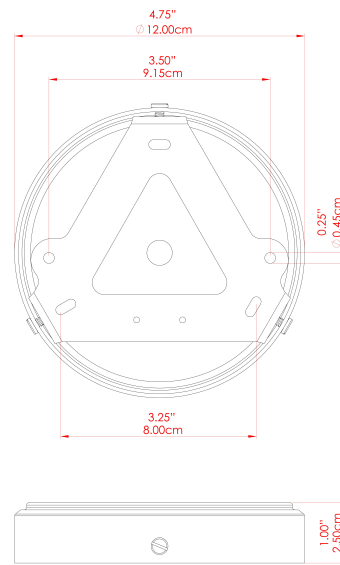

MATERIAL	Brass
HEIGHT	15-20cm
WIDTH DIAMETER	12cm
LENGTH PROJECTION	18cm
WEIGHT	0.6 kg
LAMPHOLDER	E27
MAX WATTAGE	40W
VOLTAGE	220/240v
IP RATING	IP20
CLASS PROTECTION	Class I
SHADE	-
FLEX BAR CHAIN LENGTH	n/a
CABLE TYPE	-

CASHEL Wall Light

MLWL332PCGRN Sage Green

MATERIAL	Brass
HEIGHT	15-20cm
WIDTH DIAMETER	12cm
LENGTH PROJECTION	18cm
WEIGHT	0.6 kg
LAMPHOLDER	E27
MAX WATTAGE	40W
VOLTAGE	220/240v
IP RATING	IP20
CLASS PROTECTION	Class I
SHADE	-
FLEX BAR CHAIN LENGTH	n/a
CABLE TYPE	-

FIXING BRACKET: MLWB10 | Sage Green

CASHEL Wall Light

MLWL332PCRGR Racing Green

MATERIAL	Brass
HEIGHT	15-20cm
WIDTH DIAMETER	12cm
LENGTH PROJECTION	18cm
WEIGHT	0.6 kg
LAMPHOLDER	E27
MAX WATTAGE	40W
VOLTAGE	220/240v
IP RATING	IP20
CLASS PROTECTION	Class I
SHADE	-
FLEX BAR CHAIN LENGTH	n/a
CABLE TYPE	-