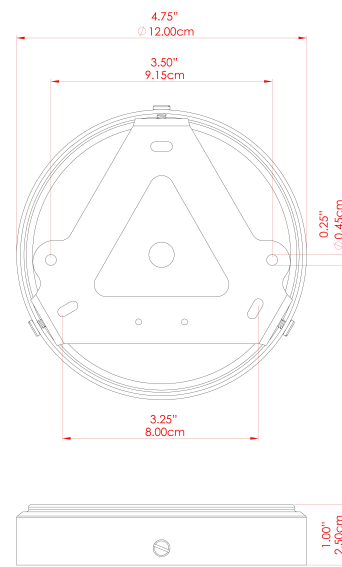

FIXING BRACKET: MLWB10 | Matt Black

CASHEL Wall Light

MLWL332PCWTE White

MATERIAL	Brass
HEIGHT	15-20cm
WIDTH DIAMETER	12cm
LENGTH PROJECTION	18cm
WEIGHT	0.6 kg
LAMPHOLDER	E27
MAX WATTAGE	40W
VOLTAGE	220/240v
IP RATING	IP20
CLASS PROTECTION	Class I
SHADE	-
FLEX BAR CHAIN LENGTH	n/a
CABLE TYPE	-

CASHEL Wall Light

MLWL332POLBRS Polished Brass

MATERIAL	Brass
HEIGHT	15-20cm
WIDTH DIAMETER	12cm
LENGTH PROJECTION	18cm
WEIGHT	0.6 kg
LAMPHOLDER	E27
MAX WATTAGE	40W
VOLTAGE	220/240v
IP RATING	IP20
CLASS PROTECTION	Class I
SHADE	-
FLEX BAR CHAIN LENGTH	n/a
CABLE TYPE	-

FIXING BRACKET: MLWB10 | Polished Brass

CASHEL Wall Light

MLWL332SATBRS Satin Brass

MATERIAL	Brass
HEIGHT	15-20cm
WIDTH DIAMETER	12cm
LENGTH PROJECTION	18cm
WEIGHT	0.6 kg
LAMPHOLDER	E27
MAX WATTAGE	40W
VOLTAGE	220/240v
IP RATING	IP20
CLASS PROTECTION	Class I
SHADE	-
FLEX BAR CHAIN LENGTH	n/a
CABLE TYPE	-

FIXING BRACKET: MLWB10 | Brass

MATERIAL	Brass
HEIGHT	15-20cm
WIDTH DIAMETER	12cm
LENGTH PROJECTION	18cm
WEIGHT	0.6 kg
LAMPHOLDER	E27
MAX WATTAGE	40W
VOLTAGE	220/240v
IP RATING	IP20
CLASS PROTECTION	Class I
SHADE	-
FLEX BAR CHAIN LENGTH	n/a
CABLE TYPE	-