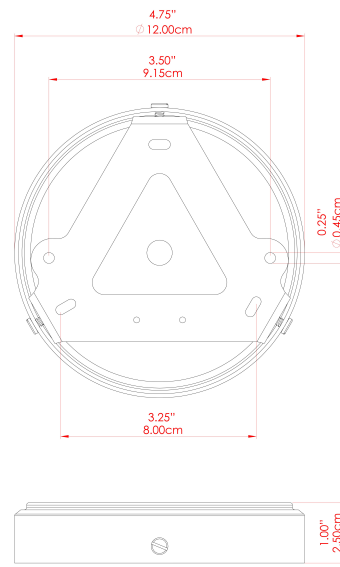

MATERIAL	Brass
HEIGHT	15-20cm
WIDTH | DIAMETER	12cm
LENGTH | PROJECTION	18cm
WEIGHT	0.6 kg
LAMPHOLDER	E27
MAX WATTAGE	40W
VOLTAGE	220/240v
IP RATING	IP20
CLASS PROTECTION	Class I
SHADE	-
FLEX | BAR | CHAIN LENGTH	n/a
CABLE TYPE	- |

FIXING BRACKET: MLWB10 | Matt Honey Yellow