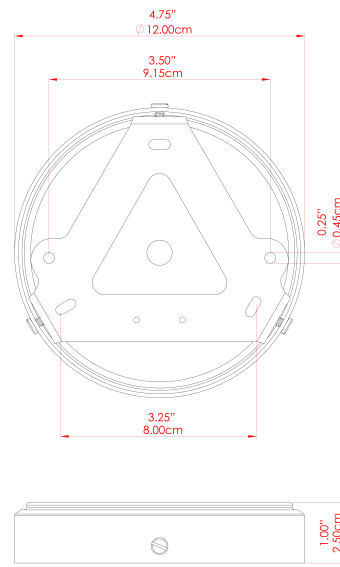

CASHEL Wall Light

MLWL332ANTBRS Antique Brass

MATERIAL	Brass
HEIGHT	15-20cm
WIDTH DIAMETER	12cm
LENGTH PROJECTION	18cm
WEIGHT	0.6 kg
LAMPHOLDER	E27
MAX WATTAGE	40W
VOLTAGE	220/240v
IP RATING	IP20
CLASS PROTECTION	Class I
SHADE	-
FLEX BAR CHAIN LENGTH	n/a
CABLE TYPE	-

FIXING BRACKET: MLWB10 | Antique Brass

CASHEL Wall Light

MLWL332ANTSLV Antique Silver

MATERIAL	Brass
HEIGHT	15-20cm
WIDTH DIAMETER	12cm
LENGTH PROJECTION	18cm
WEIGHT	0.6 kg
LAMPHOLDER	E27
MAX WATTAGE	40W
VOLTAGE	220/240v
IP RATING	IP20
CLASS PROTECTION	Class I
SHADE	-
FLEX BAR CHAIN LENGTH	n/a
CABLE TYPE	-

FIXING BRACKET: MLWB10 | Antique Silver

CASHEL Wall Light

MLWL332PCMBK Matt Black

MATERIAL	Brass
HEIGHT	15-20cm
WIDTH DIAMETER	12cm
LENGTH PROJECTION	18cm
WEIGHT	0.6 kg
LAMPHOLDER	E27
MAX WATTAGE	40W
VOLTAGE	220/240v
IP RATING	IP20
CLASS PROTECTION	Class I
SHADE	-
FLEX BAR CHAIN LENGTH	n/a
CABLE TYPE	-

FIXING BRACKET: MLWB10 | Matt Black

CASHEL Wall Light

MLWL332PCWTE White

MATERIAL	Brass
HEIGHT	15-20cm
WIDTH DIAMETER	12cm
LENGTH PROJECTION	18cm
WEIGHT	0.6 kg
LAMPHOLDER	E27
MAX WATTAGE	40W
VOLTAGE	220/240v
IP RATING	IP20
CLASS PROTECTION	Class I
SHADE	-
FLEX BAR CHAIN LENGTH	n/a
CABLE TYPE	-