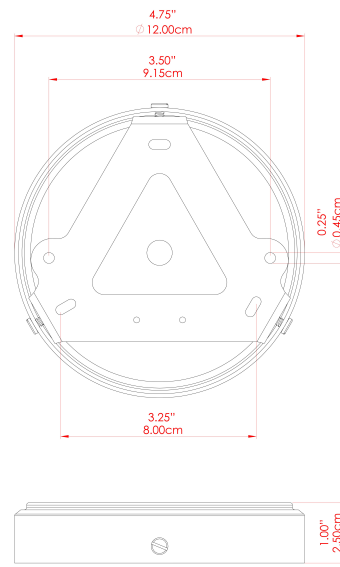

MATERIAL	Brass
HEIGHT	15-20cm
WIDTH | DIAMETER	12cm
LENGTH | PROJECTION	18cm
WEIGHT	0.6 kg
LAMPHOLDER	E27
MAX WATTAGE	40W
VOLTAGE	220/240v
IP RATING	IP20
CLASS PROTECTION	Class I
SHADE	-
FLEX | BAR | CHAIN LENGTH	n/a
CABLE TYPE	- |

FIXING BRACKET: MLWB10 | Matt Sapphire Blue