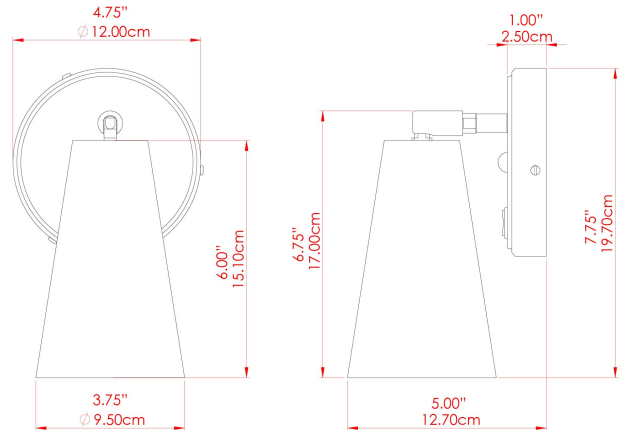

CASHEL Wall Light

MLWL332POLBRS Polished Brass

MATERIAL	Brass
HEIGHT	15-20cm
WIDTH DIAMETER	12cm
LENGTH PROJECTION	18cm
WEIGHT	0.6 kg
LAMPHOLDER	E27
MAX WATTAGE	40W
VOLTAGE	220/240v
IP RATING	IP20
CLASS PROTECTION	Class I
SHADE	-
FLEX BAR CHAIN LENGTH	n/a
CABLE TYPE	-

FIXING BRACKET: MLWB10 | Matt Antique Pink

MATERIAL	Brass
HEIGHT	15-20cm
WIDTH DIAMETER	12cm
LENGTH PROJECTION	18cm
WEIGHT	0.6 kg
LAMPHOLDER	E27
MAX WATTAGE	40W
VOLTAGE	220/240v
IP RATING	IP20
CLASS PROTECTION	Class I
SHADE	-
FLEX BAR CHAIN LENGTH	n/a
CABLE TYPE	-

FIXING BRACKET: MLWB10 | Matt Honey Yellow

MATERIAL	Brass
HEIGHT	15-20cm
WIDTH DIAMETER	12cm
LENGTH PROJECTION	18cm
WEIGHT	0.6 kg
LAMPHOLDER	E27
MAX WATTAGE	40W
VOLTAGE	220/240v
IP RATING	IP20
CLASS PROTECTION	Class I
SHADE	-
FLEX BAR CHAIN LENGTH	n/a
CABLE TYPE	-

MATERIAL	Brass
HEIGHT	15-20cm
WIDTH DIAMETER	12cm
LENGTH PROJECTION	18cm
WEIGHT	0.6 kg
LAMPHOLDER	E27
MAX WATTAGE	40W
VOLTAGE	220/240v
IP RATING	IP20
CLASS PROTECTION	Class I
SHADE	-
FLEX BAR CHAIN LENGTH	n/a
CABLE TYPE	-