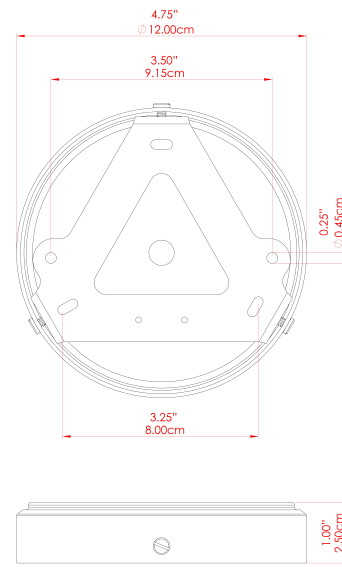

CASHEL Wall Light

MLWL332ANTBRS Antique Brass

MATERIAL	Brass
HEIGHT	15-20cm
WIDTH DIAMETER	12cm
LENGTH PROJECTION	18cm
WEIGHT	0.6 kg
LAMPHOLDER	E27
MAX WATTAGE	40W
VOLTAGE	220/240v
IP RATING	IP20
CLASS PROTECTION	Class I
SHADE	-
FLEX BAR CHAIN LENGTH	n/a
CABLE TYPE	-

FIXING BRACKET: MLWB10 | Antique Silver

CASHEL Wall Light

MLWL332PCMBK Matt Black

MATERIAL	Brass
HEIGHT	15-20cm
WIDTH DIAMETER	12cm
LENGTH PROJECTION	18cm
WEIGHT	0.6 kg
LAMPHOLDER	E27
MAX WATTAGE	40W
VOLTAGE	220/240v
IP RATING	IP20
CLASS PROTECTION	Class I
SHADE	-
FLEX BAR CHAIN LENGTH	n/a
CABLE TYPE	-

FIXING BRACKET: MLWB10 | Matt Black

CASHEL Wall Light

MLWL332PCWTE White

MATERIAL	Brass
HEIGHT	15-20cm
WIDTH DIAMETER	12cm
LENGTH PROJECTION	18cm
WEIGHT	0.6 kg
LAMPHOLDER	E27
MAX WATTAGE	40W
VOLTAGE	220/240v
IP RATING	IP20
CLASS PROTECTION	Class I
SHADE	-
FLEX BAR CHAIN LENGTH	n/a
CABLE TYPE	-

CASHEL Wall Light

MLWL332POLBRS Polished Brass

MATERIAL	Brass
HEIGHT	15-20cm
WIDTH DIAMETER	12cm
LENGTH PROJECTION	18cm
WEIGHT	0.6 kg
LAMPHOLDER	E27
MAX WATTAGE	40W
VOLTAGE	220/240v
IP RATING	IP20
CLASS PROTECTION	Class I
SHADE	-
FLEX BAR CHAIN LENGTH	n/a
CABLE TYPE	-