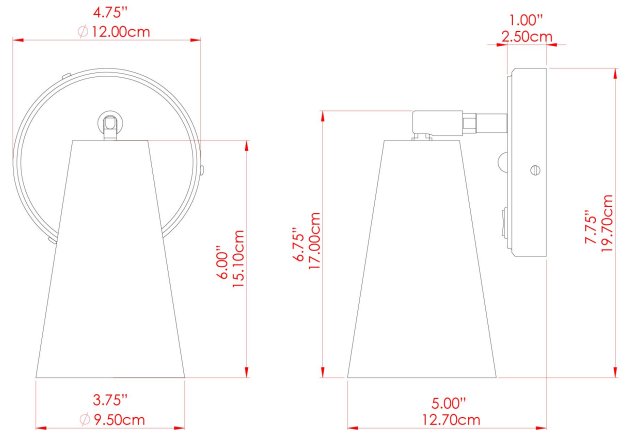

FIXING BRACKET: MLWB10 | Matt Black

CASHEL Wall Light

MLWL332PCWTE White

MATERIAL	Brass
HEIGHT	15-20cm
WIDTH DIAMETER	12cm
LENGTH PROJECTION	18cm
WEIGHT	0.6 kg
LAMPHOLDER	E27
MAX WATTAGE	40W
VOLTAGE	220/240v
IP RATING	IP20
CLASS PROTECTION	Class I
SHADE	-
FLEX BAR CHAIN LENGTH	n/a
CABLE TYPE	-

CASHEL Wall Light

MLWL332POLBRS Polished Brass

MATERIAL	Brass
HEIGHT	15-20cm
WIDTH DIAMETER	12cm
LENGTH PROJECTION	18cm
WEIGHT	0.6 kg
LAMPHOLDER	E27
MAX WATTAGE	40W
VOLTAGE	220/240v
IP RATING	IP20
CLASS PROTECTION	Class I
SHADE	-
FLEX BAR CHAIN LENGTH	n/a
CABLE TYPE	-

FIXING BRACKET: MLWB10 | Polished Brass

CASHEL Wall Light

MLWL332SATBRS Satin Brass

MATERIAL	Brass
HEIGHT	15-20cm
WIDTH DIAMETER	12cm
LENGTH PROJECTION	18cm
WEIGHT	0.6 kg
LAMPHOLDER	E27
MAX WATTAGE	40W
VOLTAGE	220/240v
IP RATING	IP20
CLASS PROTECTION	Class I
SHADE	-
FLEX BAR CHAIN LENGTH	n/a
CABLE TYPE	-

FIXING BRACKET: MLWB10 | Brass

MATERIAL	Brass
HEIGHT	15-20cm
WIDTH DIAMETER	12cm
LENGTH PROJECTION	18cm
WEIGHT	0.6 kg
LAMPHOLDER	E27
MAX WATTAGE	40W
VOLTAGE	220/240v
IP RATING	IP20
CLASS PROTECTION	Class I
SHADE	-
FLEX BAR CHAIN LENGTH	n/a
CABLE TYPE	-