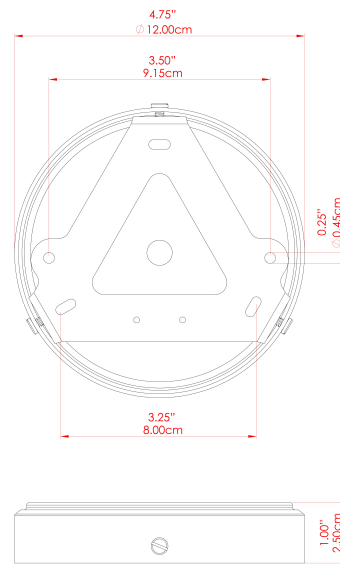

FIXING BRACKET: MLWB10 | Racing Green

WWW.MULLANLIGHTING.COM

Product Notes:

1) Bulbs not included. 2) Dimensions do not include bulbs. 3) All products are individually made-to-order and therefore may differ slightly within manufacturing tolerances. 4) Cable / chain can be shortened during installation. Longer cable / chain lengths available on request. 5) Additional colour finishes may be available on request. 6) Refer to our website for a full list of terms and conditions.