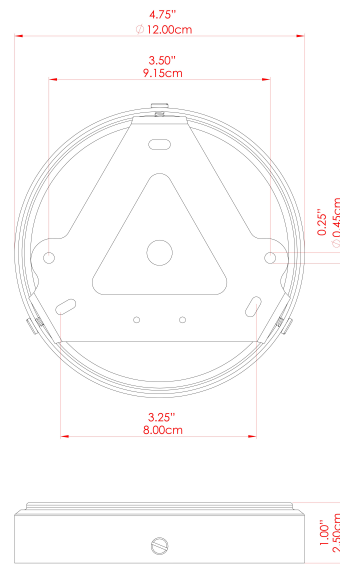

FIXING BRACKET: MLWB10 | Orange

Product Notes:

1) Bulbs not included. 2) Dimensions do not include bulbs. 3) All products are individually made-to-order and therefore may differ slightly within manufacturing tolerances. 4) Cable / chain can be shortened during installation. Longer cable / chain lengths available on request. 5) Additional colour finishes may be available on request. 6) Refer to our website for a full list of terms and conditions.