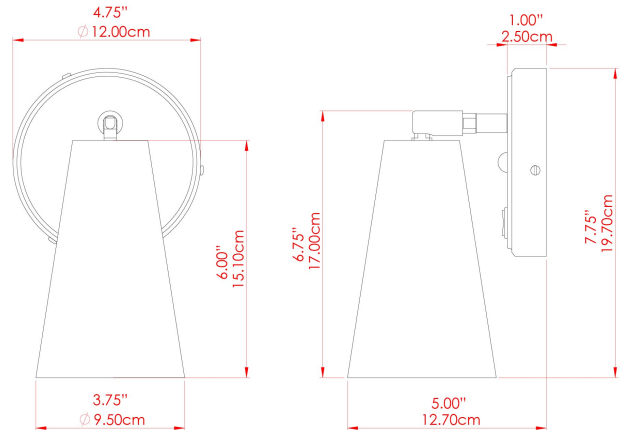

CASHEL Wall Light

MLWL332POLBRS Polished Brass

MATERIAL	Brass
HEIGHT	15-20cm
WIDTH DIAMETER	12cm
LENGTH PROJECTION	18cm
WEIGHT	0.6 kg
LAMPHOLDER	E27
MAX WATTAGE	40W
VOLTAGE	220/240v
IP RATING	IP20
CLASS PROTECTION	Class I
SHADE	-
FLEX BAR CHAIN LENGTH	n/a
CABLE TYPE	-

FIXING BRACKET: MLWB10 | Brass

MATERIAL	Brass
HEIGHT	15-20cm
WIDTH DIAMETER	12cm
LENGTH PROJECTION	18cm
WEIGHT	0.6 kg
LAMPHOLDER	E27
MAX WATTAGE	40W
VOLTAGE	220/240v
IP RATING	IP20
CLASS PROTECTION	Class I
SHADE	-
FLEX BAR CHAIN LENGTH	n/a
CABLE TYPE	-

FIXING BRACKET: MLWB10 | Matt Antique Pink

MATERIAL	Brass
HEIGHT	15-20cm
WIDTH DIAMETER	12cm
LENGTH PROJECTION	18cm
WEIGHT	0.6 kg
LAMPHOLDER	E27
MAX WATTAGE	40W
VOLTAGE	220/240v
IP RATING	IP20
CLASS PROTECTION	Class I
SHADE	-
FLEX BAR CHAIN LENGTH	n/a
CABLE TYPE	-

FIXING BRACKET: MLWB10 | Matt Honey Yellow

MATERIAL	Brass
HEIGHT	15-20cm
WIDTH DIAMETER	12cm
LENGTH PROJECTION	18cm
WEIGHT	0.6 kg
LAMPHOLDER	E27
MAX WATTAGE	40W
VOLTAGE	220/240v
IP RATING	IP20
CLASS PROTECTION	Class I
SHADE	-
FLEX BAR CHAIN LENGTH	n/a
CABLE TYPE	-