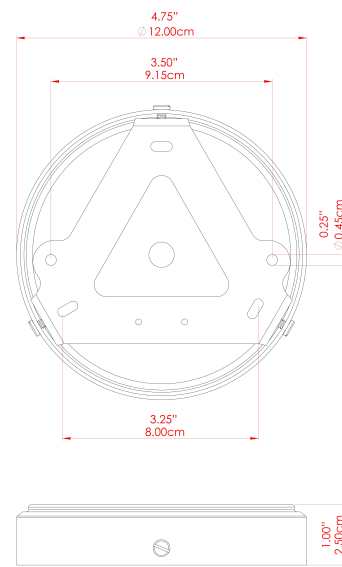

CASHEL Wall Light

MLWL332ANTBRS Antique Brass

MATERIAL	Brass
HEIGHT	15-20cm
WIDTH DIAMETER	12cm
LENGTH PROJECTION	18cm
WEIGHT	0.6 kg
LAMPHOLDER	E27
MAX WATTAGE	40W
VOLTAGE	220/240v
IP RATING	IP20
CLASS PROTECTION	Class I
SHADE	-
FLEX BAR CHAIN LENGTH	n/a
CABLE TYPE	-

FIXING BRACKET: MLWB10 | Antique Brass

CASHEL Wall Light

MLWL332ANTSLV Antique Silver

MATERIAL	Brass
HEIGHT	15-20cm
WIDTH DIAMETER	12cm
LENGTH PROJECTION	18cm
WEIGHT	0.6 kg
LAMPHOLDER	E27
MAX WATTAGE	40W
VOLTAGE	220/240v
IP RATING	IP20
CLASS PROTECTION	Class I
SHADE	-
FLEX BAR CHAIN LENGTH	n/a
CABLE TYPE	-

FIXING BRACKET: MLWB10 | Antique Silver

CASHEL Wall Light

MLWL332PCMBK Matt Black

MATERIAL	Brass
HEIGHT	15-20cm
WIDTH DIAMETER	12cm
LENGTH PROJECTION	18cm
WEIGHT	0.6 kg
LAMPHOLDER	E27
MAX WATTAGE	40W
VOLTAGE	220/240v
IP RATING	IP20
CLASS PROTECTION	Class I
SHADE	-
FLEX BAR CHAIN LENGTH	n/a
CABLE TYPE	-

FIXING BRACKET: MLWB10 | Matt Black

CASHEL Wall Light

MLWL332PCWTE White

MATERIAL	Brass
HEIGHT	15-20cm
WIDTH DIAMETER	12cm
LENGTH PROJECTION	18cm
WEIGHT	0.6 kg
LAMPHOLDER	E27
MAX WATTAGE	40W
VOLTAGE	220/240v
IP RATING	IP20
CLASS PROTECTION	Class I
SHADE	-
FLEX BAR CHAIN LENGTH	n/a
CABLE TYPE	-