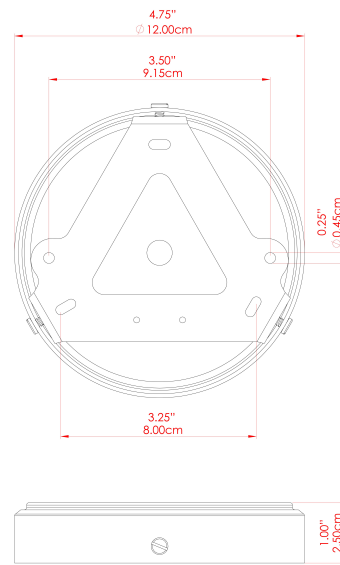

FIXING BRACKET: MLWB10 | White

WWW.MULLANLIGHTING.COM

Product Notes:

1) Bulbs not included. 2) Dimensions do not include bulbs. 3) All products are individually made-to-order and therefore may differ slightly within manufacturing tolerances. 4) Cable / chain can be shortened during installation. Longer cable / chain lengths available on request. 5) Additional colour finishes may be available on request. 6) Refer to our website for a full list of terms and conditions.