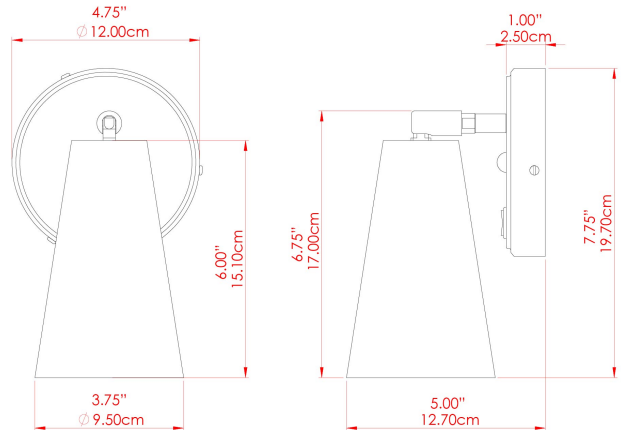

CASHEL Wall Light

MLWL332ANTBRS Antique Brass

MATERIAL	Brass
HEIGHT	15-20cm
WIDTH DIAMETER	12cm
LENGTH PROJECTION	18cm
WEIGHT	0.6 kg
LAMPHOLDER	E27
MAX WATTAGE	40W
VOLTAGE	220/240v
IP RATING	IP20
CLASS PROTECTION	Class I
SHADE	-
FLEX BAR CHAIN LENGTH	n/a
CABLE TYPE	-

FIXING BRACKET: MLWB10 | Antique Silver

CASHEL Wall Light

MLWL332PCMBK Matt Black

MATERIAL	Brass
HEIGHT	15-20cm
WIDTH DIAMETER	12cm
LENGTH PROJECTION	18cm
WEIGHT	0.6 kg
LAMPHOLDER	E27
MAX WATTAGE	40W
VOLTAGE	220/240v
IP RATING	IP20
CLASS PROTECTION	Class I
SHADE	-
FLEX BAR CHAIN LENGTH	n/a
CABLE TYPE	-

FIXING BRACKET: MLWB10 | Matt Black

CASHEL Wall Light

MLWL332PCWTE White

MATERIAL	Brass
HEIGHT	15-20cm
WIDTH DIAMETER	12cm
LENGTH PROJECTION	18cm
WEIGHT	0.6 kg
LAMPHOLDER	E27
MAX WATTAGE	40W
VOLTAGE	220/240v
IP RATING	IP20
CLASS PROTECTION	Class I
SHADE	-
FLEX BAR CHAIN LENGTH	n/a
CABLE TYPE	-

CASHEL Wall Light

MLWL332POLBRS Polished Brass

MATERIAL	Brass
HEIGHT	15-20cm
WIDTH DIAMETER	12cm
LENGTH PROJECTION	18cm
WEIGHT	0.6 kg
LAMPHOLDER	E27
MAX WATTAGE	40W
VOLTAGE	220/240v
IP RATING	IP20
CLASS PROTECTION	Class I
SHADE	-
FLEX BAR CHAIN LENGTH	n/a
CABLE TYPE	-