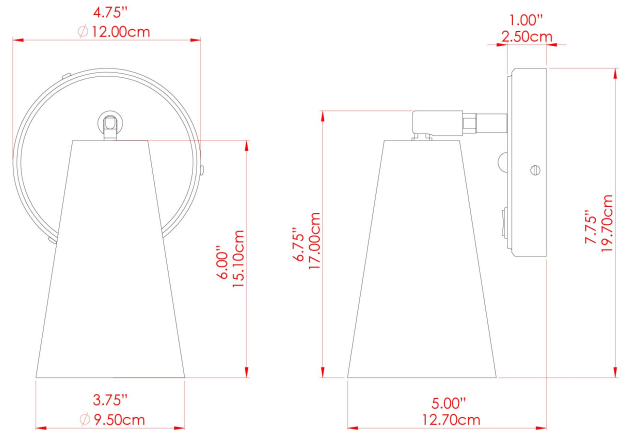

CASHEL Wall Light

MLWL332PCGRN Sage Green

MATERIAL	Brass
HEIGHT	15-20cm
WIDTH DIAMETER	12cm
LENGTH PROJECTION	18cm
WEIGHT	0.6 kg
LAMPHOLDER	E27
MAX WATTAGE	40W
VOLTAGE	220/240v
IP RATING	IP20
CLASS PROTECTION	Class I
SHADE	-
FLEX BAR CHAIN LENGTH	n/a
CABLE TYPE	-

FIXING BRACKET: MLWB10 | Sage Green

CASHEL Wall Light

MLWL332PCRGR Racing Green

MATERIAL	Brass
HEIGHT	15-20cm
WIDTH DIAMETER	12cm
LENGTH PROJECTION	18cm
WEIGHT	0.6 kg
LAMPHOLDER	E27
MAX WATTAGE	40W
VOLTAGE	220/240v
IP RATING	IP20
CLASS PROTECTION	Class I
SHADE	-
FLEX BAR CHAIN LENGTH	n/a
CABLE TYPE	-

MATERIAL	Brass
HEIGHT	15-20cm
WIDTH DIAMETER	12cm
LENGTH PROJECTION	18cm
WEIGHT	0.6 kg
LAMPHOLDER	E27
MAX WATTAGE	40W
VOLTAGE	220/240v
IP RATING	IP20
CLASS PROTECTION	Class I
SHADE	-
FLEX BAR CHAIN LENGTH	n/a
CABLE TYPE	-

CASHEL Wall Light

MLWL332PCRED Red

MATERIAL	Brass
HEIGHT	15-20cm
WIDTH DIAMETER	12cm
LENGTH PROJECTION	18cm
WEIGHT	0.6 kg
LAMPHOLDER	E27
MAX WATTAGE	40W
VOLTAGE	220/240v
IP RATING	IP20
CLASS PROTECTION	Class I
SHADE	-
FLEX BAR CHAIN LENGTH	n/a
CABLE TYPE	-