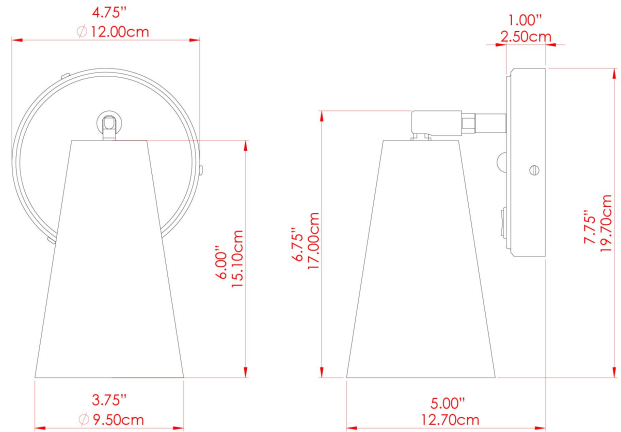

CASHEL Wall Light

MLWL332ANTBRS Antique Brass

MATERIAL	Brass
HEIGHT	15-20cm
WIDTH DIAMETER	12cm
LENGTH PROJECTION	18cm
WEIGHT	0.6 kg
LAMPHOLDER	E27
MAX WATTAGE	40W
VOLTAGE	220/240v
IP RATING	IP20
CLASS PROTECTION	Class I
SHADE	-
FLEX BAR CHAIN LENGTH	n/a
CABLE TYPE	-

FIXING BRACKET: MLWB10 | Antique Brass

CASHEL Wall Light

MLWL332ANTSLV Antique Silver

MATERIAL	Brass
HEIGHT	15-20cm
WIDTH DIAMETER	12cm
LENGTH PROJECTION	18cm
WEIGHT	0.6 kg
LAMPHOLDER	E27
MAX WATTAGE	40W
VOLTAGE	220/240v
IP RATING	IP20
CLASS PROTECTION	Class I
SHADE	-
FLEX BAR CHAIN LENGTH	n/a
CABLE TYPE	-

FIXING BRACKET: MLWB10 | Antique Silver

CASHEL Wall Light

MLWL332PCMBK Matt Black

MATERIAL	Brass
HEIGHT	15-20cm
WIDTH DIAMETER	12cm
LENGTH PROJECTION	18cm
WEIGHT	0.6 kg
LAMPHOLDER	E27
MAX WATTAGE	40W
VOLTAGE	220/240v
IP RATING	IP20
CLASS PROTECTION	Class I
SHADE	-
FLEX BAR CHAIN LENGTH	n/a
CABLE TYPE	-

FIXING BRACKET: MLWB10 | Matt Black

CASHEL Wall Light

MLWL332PCWTE White

MATERIAL	Brass
HEIGHT	15-20cm
WIDTH DIAMETER	12cm
LENGTH PROJECTION	18cm
WEIGHT	0.6 kg
LAMPHOLDER	E27
MAX WATTAGE	40W
VOLTAGE	220/240v
IP RATING	IP20
CLASS PROTECTION	Class I
SHADE	-
FLEX BAR CHAIN LENGTH	n/a
CABLE TYPE	-