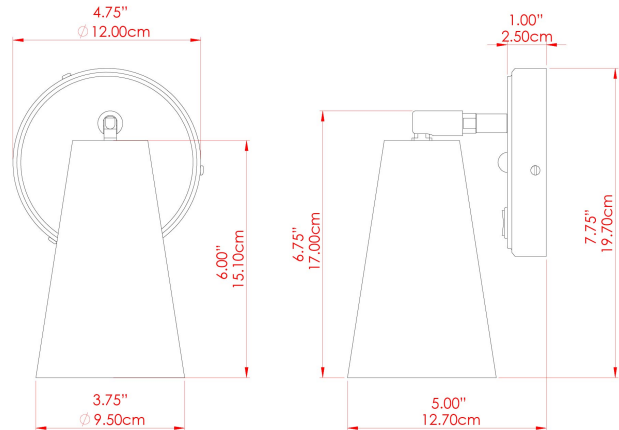

CASHEL Wall Light

MLWL332ANTBRS Antique Brass

MATERIAL	Brass
HEIGHT	15-20cm
WIDTH DIAMETER	12cm
LENGTH PROJECTION	18cm
WEIGHT	0.6 kg
LAMPHOLDER	E27
MAX WATTAGE	40W
VOLTAGE	220/240v
IP RATING	IP20
CLASS PROTECTION	Class I
SHADE	-
FLEX BAR CHAIN LENGTH	n/a
CABLE TYPE	-

FIXING BRACKET: MLWB10 | Antique Brass

CASHEL Wall Light

MLWL332ANTSLV Antique Silver

MATERIAL	Brass
HEIGHT	15-20cm
WIDTH DIAMETER	12cm
LENGTH PROJECTION	18cm
WEIGHT	0.6 kg
LAMPHOLDER	E27
MAX WATTAGE	40W
VOLTAGE	220/240v
IP RATING	IP20
CLASS PROTECTION	Class I
SHADE	-
FLEX BAR CHAIN LENGTH	n/a
CABLE TYPE	-

FIXING BRACKET: MLWB10 | Antique Silver

CASHEL Wall Light

MLWL332PCMBK Matt Black

MATERIAL	Brass
HEIGHT	15-20cm
WIDTH DIAMETER	12cm
LENGTH PROJECTION	18cm
WEIGHT	0.6 kg
LAMPHOLDER	E27
MAX WATTAGE	40W
VOLTAGE	220/240v
IP RATING	IP20
CLASS PROTECTION	Class I
SHADE	-
FLEX BAR CHAIN LENGTH	n/a
CABLE TYPE	-

FIXING BRACKET: MLWB10 | Matt Black

CASHEL Wall Light

MLWL332PCWTE White

MATERIAL	Brass
HEIGHT	15-20cm
WIDTH DIAMETER	12cm
LENGTH PROJECTION	18cm
WEIGHT	0.6 kg
LAMPHOLDER	E27
MAX WATTAGE	40W
VOLTAGE	220/240v
IP RATING	IP20
CLASS PROTECTION	Class I
SHADE	-
FLEX BAR CHAIN LENGTH	n/a
CABLE TYPE	-