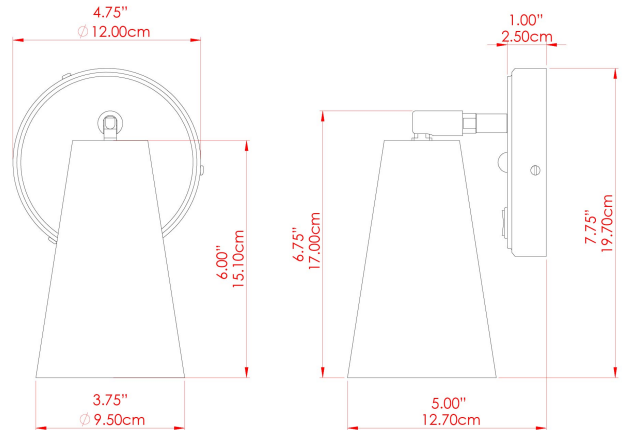

CASHEL Wall Light

MLWL332ANTBRS Antique Brass

MATERIAL	Brass
HEIGHT	15-20cm
WIDTH DIAMETER	12cm
LENGTH PROJECTION	18cm
WEIGHT	0.6 kg
LAMPHOLDER	E27
MAX WATTAGE	40W
VOLTAGE	220/240v
IP RATING	IP20
CLASS PROTECTION	Class I
SHADE	-
FLEX BAR CHAIN LENGTH	n/a
CABLE TYPE	-

FIXING BRACKET: MLWB10 | Antique Brass

CASHEL Wall Light

MLWL332ANTSLV Antique Silver

MATERIAL	Brass
HEIGHT	15-20cm
WIDTH DIAMETER	12cm
LENGTH PROJECTION	18cm
WEIGHT	0.6 kg
LAMPHOLDER	E27
MAX WATTAGE	40W
VOLTAGE	220/240v
IP RATING	IP20
CLASS PROTECTION	Class I
SHADE	-
FLEX BAR CHAIN LENGTH	n/a
CABLE TYPE	-

FIXING BRACKET: MLWB10 | Antique Silver

CASHEL Wall Light

MLWL332PCMBK Matt Black

MATERIAL	Brass
HEIGHT	15-20cm
WIDTH DIAMETER	12cm
LENGTH PROJECTION	18cm
WEIGHT	0.6 kg
LAMPHOLDER	E27
MAX WATTAGE	40W
VOLTAGE	220/240v
IP RATING	IP20
CLASS PROTECTION	Class I
SHADE	-
FLEX BAR CHAIN LENGTH	n/a
CABLE TYPE	-

FIXING BRACKET: MLWB10 | Matt Black

CASHEL Wall Light

MLWL332PCWTE White

MATERIAL	Brass
HEIGHT	15-20cm
WIDTH DIAMETER	12cm
LENGTH PROJECTION	18cm
WEIGHT	0.6 kg
LAMPHOLDER	E27
MAX WATTAGE	40W
VOLTAGE	220/240v
IP RATING	IP20
CLASS PROTECTION	Class I
SHADE	-
FLEX BAR CHAIN LENGTH	n/a
CABLE TYPE	-