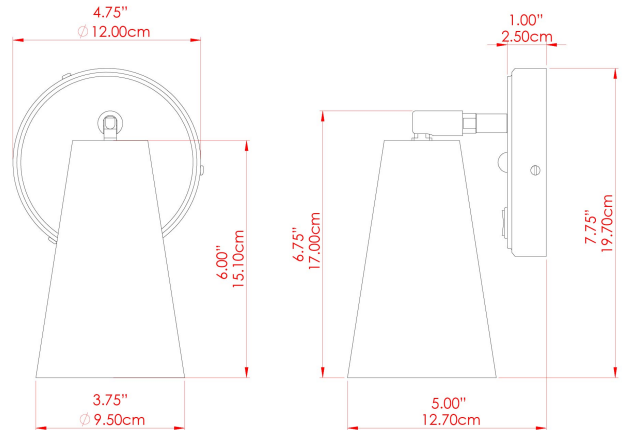

CASHEL Wall Light

MLWL332ANTBRS Antique Brass

MATERIAL	Brass
HEIGHT	15-20cm
WIDTH DIAMETER	12cm
LENGTH PROJECTION	18cm
WEIGHT	0.6 kg
LAMPHOLDER	E27
MAX WATTAGE	40W
VOLTAGE	220/240v
IP RATING	IP20
CLASS PROTECTION	Class I
SHADE	-
FLEX BAR CHAIN LENGTH	n/a
CABLE TYPE	-

FIXING BRACKET: MLWB10 | Matt Black

CASHEL Wall Light

MLWL332PCWTE White

MATERIAL	Brass
HEIGHT	15-20cm
WIDTH DIAMETER	12cm
LENGTH PROJECTION	18cm
WEIGHT	0.6 kg
LAMPHOLDER	E27
MAX WATTAGE	40W
VOLTAGE	220/240v
IP RATING	IP20
CLASS PROTECTION	Class I
SHADE	-
FLEX BAR CHAIN LENGTH	n/a
CABLE TYPE	-

CASHEL Wall Light

MLWL332POLBRS Polished Brass

MATERIAL	Brass
HEIGHT	15-20cm
WIDTH DIAMETER	12cm
LENGTH PROJECTION	18cm
WEIGHT	0.6 kg
LAMPHOLDER	E27
MAX WATTAGE	40W
VOLTAGE	220/240v
IP RATING	IP20
CLASS PROTECTION	Class I
SHADE	-
FLEX BAR CHAIN LENGTH	n/a
CABLE TYPE	-

FIXING BRACKET: MLWB10 | Polished Brass

CASHEL Wall Light

MLWL332SATBRS Satin Brass

MATERIAL	Brass
HEIGHT	15-20cm
WIDTH DIAMETER	12cm
LENGTH PROJECTION	18cm
WEIGHT	0.6 kg
LAMPHOLDER	E27
MAX WATTAGE	40W
VOLTAGE	220/240v
IP RATING	IP20
CLASS PROTECTION	Class I
SHADE	-
FLEX BAR CHAIN LENGTH	n/a
CABLE TYPE	-