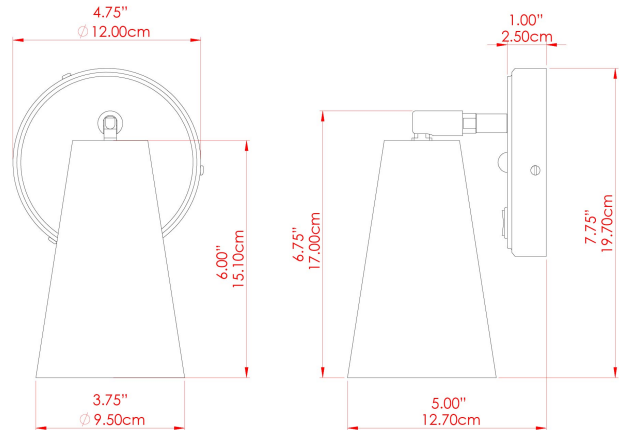

CASHEL Wall Light

MLWL332POLBRS Polished Brass

MATERIAL	Brass
HEIGHT	15-20cm
WIDTH DIAMETER	12cm
LENGTH PROJECTION	18cm
WEIGHT	0.6 kg
LAMPHOLDER	E27
MAX WATTAGE	40W
VOLTAGE	220/240v
IP RATING	IP20
CLASS PROTECTION	Class I
SHADE	-
FLEX BAR CHAIN LENGTH	n/a
CABLE TYPE	-

FIXING BRACKET: MLWB10 | Polished Brass

CASHEL Wall Light

MLWL332SATBRS Satin Brass

MATERIAL	Brass
HEIGHT	15-20cm
WIDTH DIAMETER	12cm
LENGTH PROJECTION	18cm
WEIGHT	0.6 kg
LAMPHOLDER	E27
MAX WATTAGE	40W
VOLTAGE	220/240v
IP RATING	IP20
CLASS PROTECTION	Class I
SHADE	-
FLEX BAR CHAIN LENGTH	n/a
CABLE TYPE	-

FIXING BRACKET: MLWB10 | Brass

MATERIAL	Brass
HEIGHT	15-20cm
WIDTH DIAMETER	12cm
LENGTH PROJECTION	18cm
WEIGHT	0.6 kg
LAMPHOLDER	E27
MAX WATTAGE	40W
VOLTAGE	220/240v
IP RATING	IP20
CLASS PROTECTION	Class I
SHADE	-
FLEX BAR CHAIN LENGTH	n/a
CABLE TYPE	-

FIXING BRACKET: MLWB10 | Matt Antique Pink

MATERIAL	Brass
HEIGHT	15-20cm
WIDTH DIAMETER	12cm
LENGTH PROJECTION	18cm
WEIGHT	0.6 kg
LAMPHOLDER	E27
MAX WATTAGE	40W
VOLTAGE	220/240v
IP RATING	IP20
CLASS PROTECTION	Class I
SHADE	-
FLEX BAR CHAIN LENGTH	n/a
CABLE TYPE	-