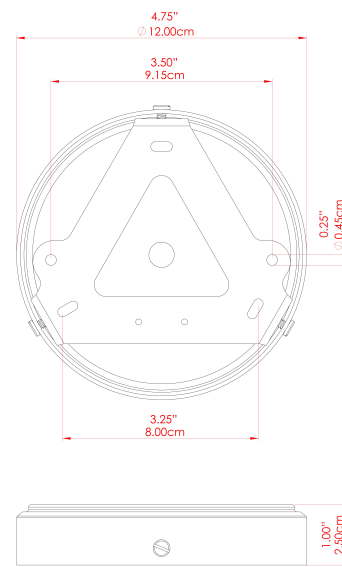

FIXING BRACKET: MLWB10 | Antique Silver

CASHEL Wall Light

MLWL332PCMBK Matt Black

MATERIAL	Brass
HEIGHT	15-20cm
WIDTH DIAMETER	12cm
LENGTH PROJECTION	18cm
WEIGHT	0.6 kg
LAMPHOLDER	E27
MAX WATTAGE	40W
VOLTAGE	220/240v
IP RATING	IP20
CLASS PROTECTION	Class I
SHADE	-
FLEX BAR CHAIN LENGTH	n/a
CABLE TYPE	-

FIXING BRACKET: MLWB10 | Matt Black

CASHEL Wall Light

MLWL332PCWTE White

MATERIAL	Brass
HEIGHT	15-20cm
WIDTH DIAMETER	12cm
LENGTH PROJECTION	18cm
WEIGHT	0.6 kg
LAMPHOLDER	E27
MAX WATTAGE	40W
VOLTAGE	220/240v
IP RATING	IP20
CLASS PROTECTION	Class I
SHADE	-
FLEX BAR CHAIN LENGTH	n/a
CABLE TYPE	-

CASHEL Wall Light

MLWL332POLBRS Polished Brass

MATERIAL	Brass
HEIGHT	15-20cm
WIDTH DIAMETER	12cm
LENGTH PROJECTION	18cm
WEIGHT	0.6 kg
LAMPHOLDER	E27
MAX WATTAGE	40W
VOLTAGE	220/240v
IP RATING	IP20
CLASS PROTECTION	Class I
SHADE	-
FLEX BAR CHAIN LENGTH	n/a
CABLE TYPE	-

FIXING BRACKET: MLWB10 | Polished Brass

CASHEL Wall Light

MLWL332SATBRS Satin Brass

MATERIAL	Brass
HEIGHT	15-20cm
WIDTH DIAMETER	12cm
LENGTH PROJECTION	18cm
WEIGHT	0.6 kg
LAMPHOLDER	E27
MAX WATTAGE	40W
VOLTAGE	220/240v
IP RATING	IP20
CLASS PROTECTION	Class I
SHADE	-
FLEX BAR CHAIN LENGTH	n/a
CABLE TYPE	-