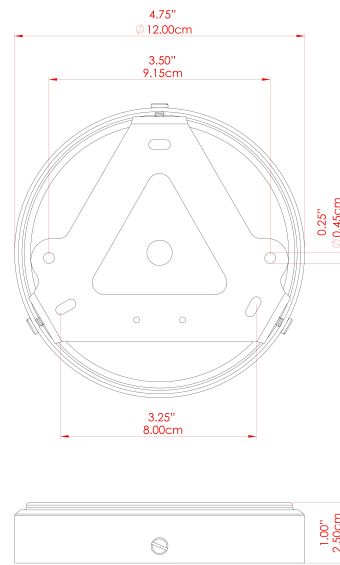

MATERIAL	Brass
HEIGHT	15-20cm
WIDTH | DIAMETER	12cm
LENGTH | PROJECTION	18cm
WEIGHT	0.6 kg
LAMPHOLDER	E27
MAX WATTAGE	40W
VOLTAGE	220/240v
IP RATING	IP20
CLASS PROTECTION	Class I
SHADE	-
FLEX | BAR | CHAIN LENGTH	n/a
CABLE TYPE	- |

FIXING BRACKET: MLWB10 | Matt Vanilla Cream