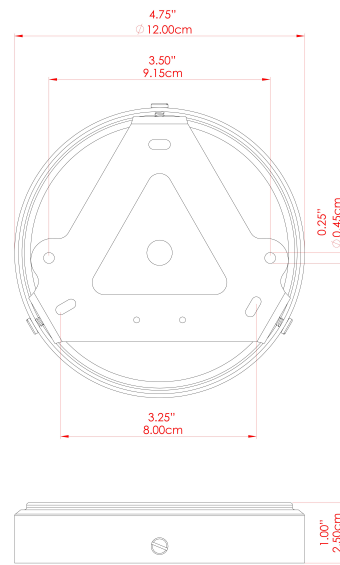

FIXING BRACKET: MLWB10 | Matt Mint Turquoise

Product Notes:

1) Bulbs not included. 2) Dimensions do not include bulbs. 3) All products are individually made-to-order and therefore may differ slightly within manufacturing tolerances. 4) Cable / chain can be shortened during installation. Longer cable / chain lengths available on request. 5) Additional colour finishes may be available on request. 6) Refer to our website for a full list of terms and conditions.