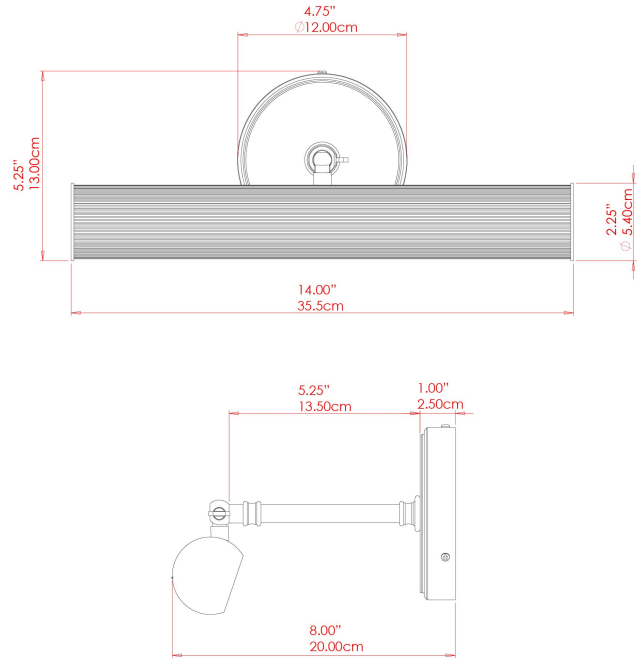

BILBURY Picture Light

MPL034ANTBRS Antique Brass

MATERIAL	Brass
HEIGHT	13cm
WIDTH DIAMETER	35.5cm
LENGTH PROJECTION	20cm
WEIGHT	0.8 kg
LAMPHOLDER	G9
MAX WATTAGE	6.5W
VOLTAGE	220/240v
IP RATING	IP20
CLASS PROTECTION	Class I
SHADE	-
FLEX BAR CHAIN LENGTH	n/a
CABLE TYPE	-

FIXING BRACKET: MLWB17

BILBURY Picture Light

MPL034ANTSLV Antique Silver

MATERIAL	Brass
HEIGHT	13cm
WIDTH DIAMETER	35.5cm
LENGTH PROJECTION	20cm
WEIGHT	0.8 kg
LAMPHOLDER	G9
MAX WATTAGE	6.5W
VOLTAGE	220/240v
IP RATING	IP20
CLASS PROTECTION	Class I
SHADE	-
FLEX BAR CHAIN LENGTH	n/a
CABLE TYPE	-

FIXING BRACKET: MLWB17

BILBURY Picture Light

MPL034PCBLK Black

MATERIAL	Brass
HEIGHT	13cm
WIDTH DIAMETER	35.5cm
LENGTH PROJECTION	20cm
WEIGHT	0.8 kg
LAMPHOLDER	G9
MAX WATTAGE	6.5W
VOLTAGE	220/240v
IP RATING	IP20
CLASS PROTECTION	Class I
SHADE	-
FLEX BAR CHAIN LENGTH	n/a
CABLE TYPE	-

FIXING BRACKET: MLWB17

BILBURY Picture Light

MPL034PCMBK Matt Black

MATERIAL	Brass
HEIGHT	13cm
WIDTH DIAMETER	35.5cm
LENGTH PROJECTION	20cm
WEIGHT	0.8 kg
LAMPHOLDER	G9
MAX WATTAGE	6.5W
VOLTAGE	220/240v
IP RATING	IP20
CLASS PROTECTION	Class I
SHADE	-
FLEX BAR CHAIN LENGTH	n/a
CABLE TYPE	-