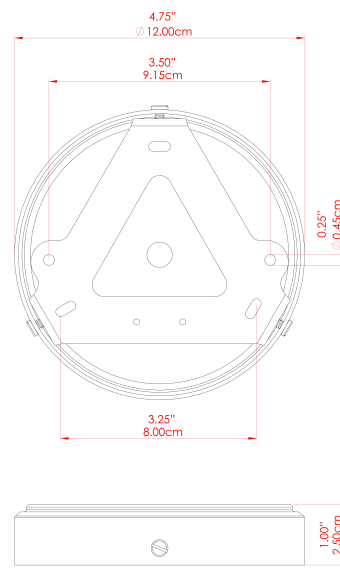

FIXING BRACKET: MLWB17

BILBURY Picture Light

MPL034PCBLK Black

MATERIAL	Brass
HEIGHT	13cm
WIDTH DIAMETER	35.5cm
LENGTH PROJECTION	20cm
WEIGHT	0.8 kg
LAMPHOLDER	G9
MAX WATTAGE	6.5W
VOLTAGE	220/240v
IP RATING	IP20
CLASS PROTECTION	Class I
SHADE	-
FLEX BAR CHAIN LENGTH	n/a
CABLE TYPE	-

FIXING BRACKET: MLWB17

BILBURY Picture Light

MPL034PCMBK Matt Black

MATERIAL	Brass
HEIGHT	13cm
WIDTH DIAMETER	35.5cm
LENGTH PROJECTION	20cm
WEIGHT	0.8 kg
LAMPHOLDER	G9
MAX WATTAGE	6.5W
VOLTAGE	220/240v
IP RATING	IP20
CLASS PROTECTION	Class I
SHADE	-
FLEX BAR CHAIN LENGTH	n/a
CABLE TYPE	-

WWW.MULLANLIGHTING.COM

BILBURY Picture Light

MPL034POLBRS Polished Brass

MATERIAL	Brass
HEIGHT	13cm
WIDTH DIAMETER	35.5cm
LENGTH PROJECTION	20cm
WEIGHT	0.8 kg
LAMPHOLDER	G9
MAX WATTAGE	6.5W
VOLTAGE	220/240v
IP RATING	IP20
CLASS PROTECTION	Class I
SHADE	-
FLEX BAR CHAIN LENGTH	n/a
CABLE TYPE	-

FIXING BRACKET: MLWB17

BILBURY Picture Light

MPL034SATBRS Satin Brass

MATERIAL	Brass
HEIGHT	13cm
WIDTH DIAMETER	35.5cm
LENGTH PROJECTION	20cm
WEIGHT	0.8 kg
LAMPHOLDER	G9
MAX WATTAGE	6.5W
VOLTAGE	220/240v
IP RATING	IP20
CLASS PROTECTION	Class I
SHADE	-
FLEX BAR CHAIN LENGTH	n/a
CABLE TYPE	-