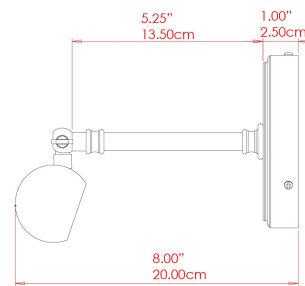

BILBURY Picture Light

MPL034ANTBRS Antique Brass

MATERIAL	Brass
HEIGHT	13cm
WIDTH DIAMETER	35.5cm
LENGTH PROJECTION	20cm
WEIGHT	0.8 kg
LAMPHOLDER	G9
MAX WATTAGE	6.5W
VOLTAGE	220/240v
IP RATING	IP20
CLASS PROTECTION	Class I
SHADE	-
FLEX BAR CHAIN LENGTH	n/a
CABLE TYPE	-

FIXING BRACKET: MLWB17

BILBURY Picture Light

MPL034ANTSLV Antique Silver

MATERIAL	Brass
HEIGHT	13cm
WIDTH DIAMETER	35.5cm
LENGTH PROJECTION	20cm
WEIGHT	0.8 kg
LAMPHOLDER	G9
MAX WATTAGE	6.5W
VOLTAGE	220/240v
IP RATING	IP20
CLASS PROTECTION	Class I
SHADE	-
FLEX BAR CHAIN LENGTH	n/a
CABLE TYPE	-

FIXING BRACKET: MLWB17

BILBURY Picture Light

MPL034PCBLK Black

MATERIAL	Brass
HEIGHT	13cm
WIDTH DIAMETER	35.5cm
LENGTH PROJECTION	20cm
WEIGHT	0.8 kg
LAMPHOLDER	G9
MAX WATTAGE	6.5W
VOLTAGE	220/240v
IP RATING	IP20
CLASS PROTECTION	Class I
SHADE	-
FLEX BAR CHAIN LENGTH	n/a
CABLE TYPE	-

FIXING BRACKET: MLWB17

BILBURY Picture Light

MPL034PCMBK Matt Black

MATERIAL	Brass
HEIGHT	13cm
WIDTH DIAMETER	35.5cm
LENGTH PROJECTION	20cm
WEIGHT	0.8 kg
LAMPHOLDER	G9
MAX WATTAGE	6.5W
VOLTAGE	220/240v
IP RATING	IP20
CLASS PROTECTION	Class I
SHADE	-
FLEX BAR CHAIN LENGTH	n/a
CABLE TYPE	-