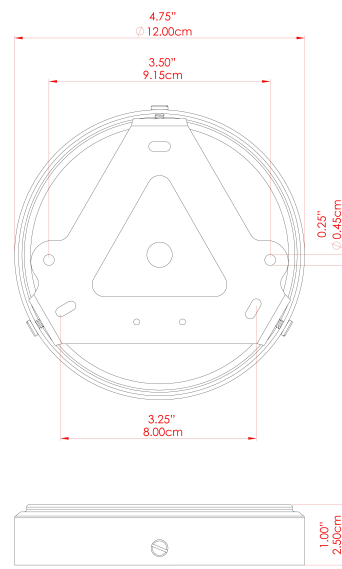

FIXING BRACKET: MLWB17

BILBURY Picture Light

MPL034ANTSLV Antique Silver

MATERIAL	Brass
HEIGHT	13cm
WIDTH DIAMETER	35.5cm
LENGTH PROJECTION	20cm
WEIGHT	0.8 kg
LAMPHOLDER	G9
MAX WATTAGE	6.5W
VOLTAGE	220/240v
IP RATING	IP20
CLASS PROTECTION	Class I
SHADE	-
FLEX BAR CHAIN LENGTH	n/a
CABLE TYPE	-

FIXING BRACKET: MLWB17

BILBURY Picture Light

MPL034PCBLK Black

MATERIAL	Brass
HEIGHT	13cm
WIDTH DIAMETER	35.5cm
LENGTH PROJECTION	20cm
WEIGHT	0.8 kg
LAMPHOLDER	G9
MAX WATTAGE	6.5W
VOLTAGE	220/240v
IP RATING	IP20
CLASS PROTECTION	Class I
SHADE	-
FLEX BAR CHAIN LENGTH	n/a
CABLE TYPE	-

FIXING BRACKET: MLWB17

BILBURY Picture Light

MPL034PCMBK Matt Black

MATERIAL	Brass
HEIGHT	13cm
WIDTH DIAMETER	35.5cm
LENGTH PROJECTION	20cm
WEIGHT	0.8 kg
LAMPHOLDER	G9
MAX WATTAGE	6.5W
VOLTAGE	220/240v
IP RATING	IP20
CLASS PROTECTION	Class I
SHADE	-
FLEX BAR CHAIN LENGTH	n/a
CABLE TYPE	-

WWW.MULLANLIGHTING.COM

BILBURY Picture Light

MPL034POLBRS Polished Brass

MATERIAL	Brass
HEIGHT	13cm
WIDTH DIAMETER	35.5cm
LENGTH PROJECTION	20cm
WEIGHT	0.8 kg
LAMPHOLDER	G9
MAX WATTAGE	6.5W
VOLTAGE	220/240v
IP RATING	IP20
CLASS PROTECTION	Class I
SHADE	-
FLEX BAR CHAIN LENGTH	n/a
CABLE TYPE	-