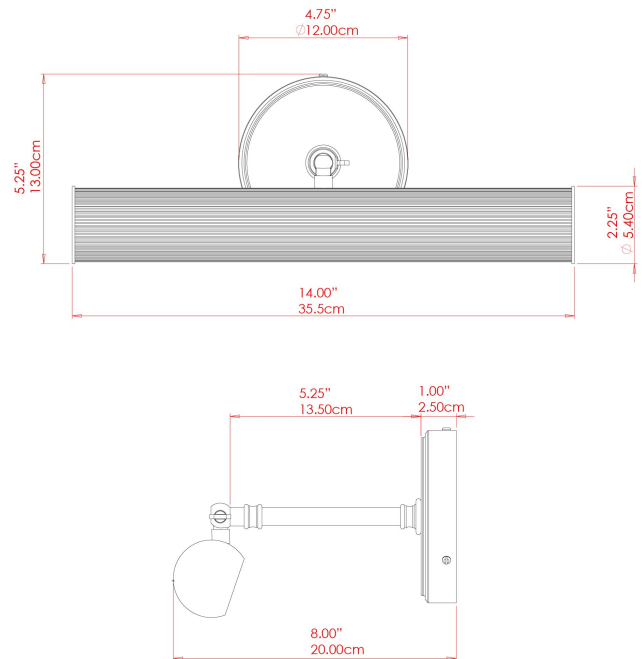

FIXING BRACKET: MLWB17

BILBURY Picture Light

MPL034PCBLK Black

MATERIAL	Brass
HEIGHT	13cm
WIDTH DIAMETER	35.5cm
LENGTH PROJECTION	20cm
WEIGHT	0.8 kg
LAMPHOLDER	G9
MAX WATTAGE	6.5W
VOLTAGE	220/240v
IP RATING	IP20
CLASS PROTECTION	Class I
SHADE	-
FLEX BAR CHAIN LENGTH	n/a
CABLE TYPE	-

FIXING BRACKET: MLWB17

BILBURY Picture Light

MPL034PCMBK Matt Black

MATERIAL	Brass
HEIGHT	13cm
WIDTH DIAMETER	35.5cm
LENGTH PROJECTION	20cm
WEIGHT	0.8 kg
LAMPHOLDER	G9
MAX WATTAGE	6.5W
VOLTAGE	220/240v
IP RATING	IP20
CLASS PROTECTION	Class I
SHADE	-
FLEX BAR CHAIN LENGTH	n/a
CABLE TYPE	-

WWW.MULLANLIGHTING.COM

BILBURY Picture Light

MPL034POLBRS Polished Brass

MATERIAL	Brass
HEIGHT	13cm
WIDTH DIAMETER	35.5cm
LENGTH PROJECTION	20cm
WEIGHT	0.8 kg
LAMPHOLDER	G9
MAX WATTAGE	6.5W
VOLTAGE	220/240v
IP RATING	IP20
CLASS PROTECTION	Class I
SHADE	-
FLEX BAR CHAIN LENGTH	n/a
CABLE TYPE	-

FIXING BRACKET: MLWB17

BILBURY Picture Light

MPL034SATBRS Satin Brass

MATERIAL	Brass
HEIGHT	13cm
WIDTH DIAMETER	35.5cm
LENGTH PROJECTION	20cm
WEIGHT	0.8 kg
LAMPHOLDER	G9
MAX WATTAGE	6.5W
VOLTAGE	220/240v
IP RATING	IP20
CLASS PROTECTION	Class I
SHADE	-
FLEX BAR CHAIN LENGTH	n/a
CABLE TYPE	-