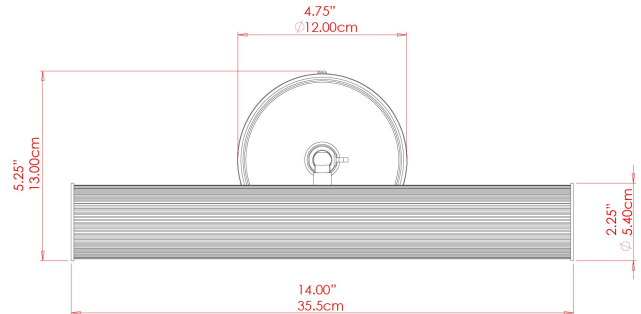

BILBURY Picture Light

MPL034ANTBRS Antique Brass

MATERIAL	Brass
HEIGHT	13cm
WIDTH DIAMETER	35.5cm
LENGTH PROJECTION	20cm
WEIGHT	0.8 kg
LAMPHOLDER	G9
MAX WATTAGE	6.5W
VOLTAGE	220/240v
IP RATING	IP20
CLASS PROTECTION	Class I
SHADE	-
FLEX BAR CHAIN LENGTH	n/a
CABLE TYPE	-

FIXING BRACKET: MLWB17

BILBURY Picture Light

MPL034ANTSLV Antique Silver

MATERIAL	Brass
HEIGHT	13cm
WIDTH DIAMETER	35.5cm
LENGTH PROJECTION	20cm
WEIGHT	0.8 kg
LAMPHOLDER	G9
MAX WATTAGE	6.5W
VOLTAGE	220/240v
IP RATING	IP20
CLASS PROTECTION	Class I
SHADE	-
FLEX BAR CHAIN LENGTH	n/a
CABLE TYPE	-

FIXING BRACKET: MLWB17

BILBURY Picture Light

MPL034PCBLK Black

MATERIAL	Brass
HEIGHT	13cm
WIDTH DIAMETER	35.5cm
LENGTH PROJECTION	20cm
WEIGHT	0.8 kg
LAMPHOLDER	G9
MAX WATTAGE	6.5W
VOLTAGE	220/240v
IP RATING	IP20
CLASS PROTECTION	Class I
SHADE	-
FLEX BAR CHAIN LENGTH	n/a
CABLE TYPE	-

FIXING BRACKET: MLWB17

BILBURY Picture Light

MPL034PCMBK Matt Black

MATERIAL	Brass
HEIGHT	13cm
WIDTH DIAMETER	35.5cm
LENGTH PROJECTION	20cm
WEIGHT	0.8 kg
LAMPHOLDER	G9
MAX WATTAGE	6.5W
VOLTAGE	220/240v
IP RATING	IP20
CLASS PROTECTION	Class I
SHADE	-
FLEX BAR CHAIN LENGTH	n/a
CABLE TYPE	-