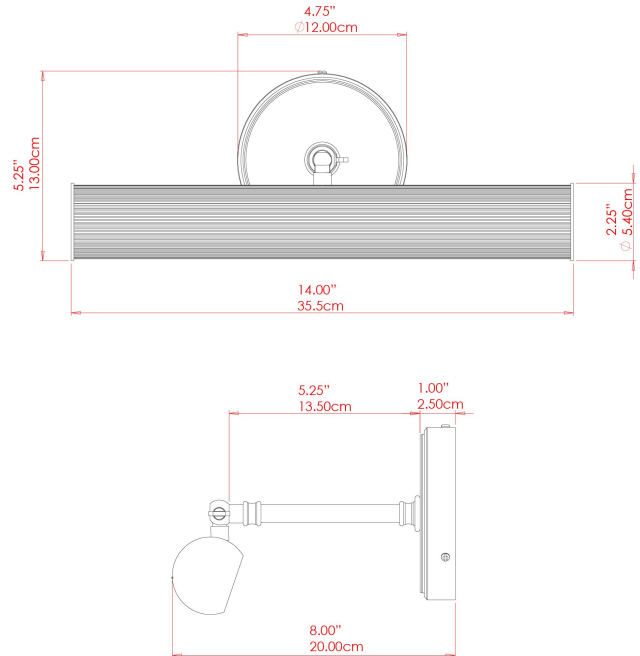

FIXING BRACKET: MLWB17

BILBURY Picture Light

MPL034PCBLK Black

MATERIAL	Brass
HEIGHT	13cm
WIDTH DIAMETER	35.5cm
LENGTH PROJECTION	20cm
WEIGHT	0.8 kg
LAMPHOLDER	G9
MAX WATTAGE	6.5W
VOLTAGE	220/240v
IP RATING	IP20
CLASS PROTECTION	Class I
SHADE	-
FLEX BAR CHAIN LENGTH	n/a
CABLE TYPE	-

FIXING BRACKET: MLWB17

BILBURY Picture Light

MPL034PCMBK Matt Black

MATERIAL	Brass
HEIGHT	13cm
WIDTH DIAMETER	35.5cm
LENGTH PROJECTION	20cm
WEIGHT	0.8 kg
LAMPHOLDER	G9
MAX WATTAGE	6.5W
VOLTAGE	220/240v
IP RATING	IP20
CLASS PROTECTION	Class I
SHADE	-
FLEX BAR CHAIN LENGTH	n/a
CABLE TYPE	-

WWW.MULLANLIGHTING.COM

BILBURY Picture Light

MPL034POLBRS Polished Brass

MATERIAL	Brass
HEIGHT	13cm
WIDTH DIAMETER	35.5cm
LENGTH PROJECTION	20cm
WEIGHT	0.8 kg
LAMPHOLDER	G9
MAX WATTAGE	6.5W
VOLTAGE	220/240v
IP RATING	IP20
CLASS PROTECTION	Class I
SHADE	-
FLEX BAR CHAIN LENGTH	n/a
CABLE TYPE	-

FIXING BRACKET: MLWB17

BILBURY Picture Light

MPL034SATBRS Satin Brass

MATERIAL	Brass
HEIGHT	13cm
WIDTH DIAMETER	35.5cm
LENGTH PROJECTION	20cm
WEIGHT	0.8 kg
LAMPHOLDER	G9
MAX WATTAGE	6.5W
VOLTAGE	220/240v
IP RATING	IP20
CLASS PROTECTION	Class I
SHADE	-
FLEX BAR CHAIN LENGTH	n/a
CABLE TYPE	-