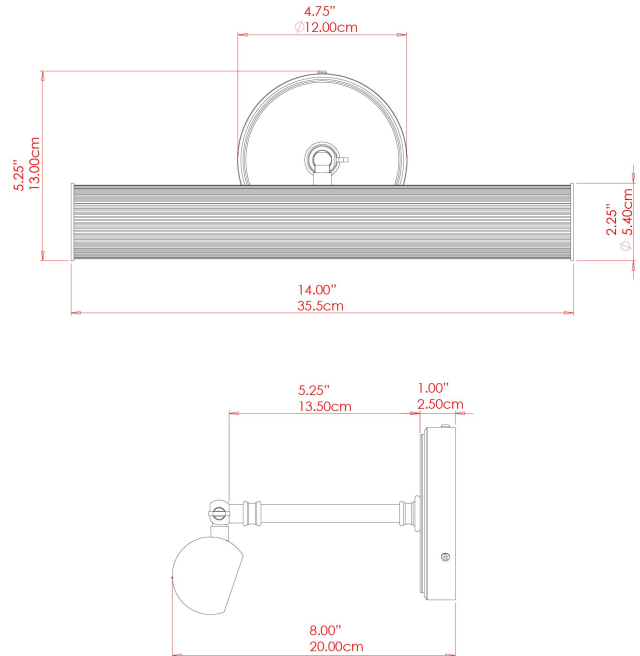

BILBURY Picture Light

MPL034ANTBRS Antique Brass

MATERIAL	Brass
HEIGHT	13cm
WIDTH DIAMETER	35.5cm
LENGTH PROJECTION	20cm
WEIGHT	0.8 kg
LAMPHOLDER	G9
MAX WATTAGE	6.5W
VOLTAGE	220/240v
IP RATING	IP20
CLASS PROTECTION	Class I
SHADE	-
FLEX BAR CHAIN LENGTH	n/a
CABLE TYPE	-

FIXING BRACKET: MLWB17

BILBURY Picture Light

MPL034ANTSLV Antique Silver

MATERIAL	Brass
HEIGHT	13cm
WIDTH DIAMETER	35.5cm
LENGTH PROJECTION	20cm
WEIGHT	0.8 kg
LAMPHOLDER	G9
MAX WATTAGE	6.5W
VOLTAGE	220/240v
IP RATING	IP20
CLASS PROTECTION	Class I
SHADE	-
FLEX BAR CHAIN LENGTH	n/a
CABLE TYPE	-

FIXING BRACKET: MLWB17

BILBURY Picture Light

MPL034PCBLK Black

MATERIAL	Brass
HEIGHT	13cm
WIDTH DIAMETER	35.5cm
LENGTH PROJECTION	20cm
WEIGHT	0.8 kg
LAMPHOLDER	G9
MAX WATTAGE	6.5W
VOLTAGE	220/240v
IP RATING	IP20
CLASS PROTECTION	Class I
SHADE	-
FLEX BAR CHAIN LENGTH	n/a
CABLE TYPE	-

FIXING BRACKET: MLWB17

BILBURY Picture Light

MPL034PCMBK Matt Black

MATERIAL	Brass
HEIGHT	13cm
WIDTH DIAMETER	35.5cm
LENGTH PROJECTION	20cm
WEIGHT	0.8 kg
LAMPHOLDER	G9
MAX WATTAGE	6.5W
VOLTAGE	220/240v
IP RATING	IP20
CLASS PROTECTION	Class I
SHADE	-
FLEX BAR CHAIN LENGTH	n/a
CABLE TYPE	-