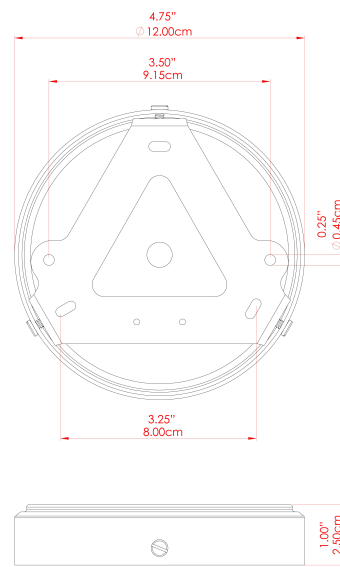

BILBURY Picture Light

MPL034ANTBRS Antique Brass

MATERIAL	Brass
HEIGHT	13cm
WIDTH DIAMETER	35.5cm
LENGTH PROJECTION	20cm
WEIGHT	0.8 kg
LAMPHOLDER	G9
MAX WATTAGE	6.5W
VOLTAGE	220/240v
IP RATING	IP20
CLASS PROTECTION	Class I
SHADE	-
FLEX BAR CHAIN LENGTH	n/a
CABLE TYPE	-

FIXING BRACKET: MLWB17

BILBURY Picture Light

MPL034ANTSLV Antique Silver

MATERIAL	Brass
HEIGHT	13cm
WIDTH DIAMETER	35.5cm
LENGTH PROJECTION	20cm
WEIGHT	0.8 kg
LAMPHOLDER	G9
MAX WATTAGE	6.5W
VOLTAGE	220/240v
IP RATING	IP20
CLASS PROTECTION	Class I
SHADE	-
FLEX BAR CHAIN LENGTH	n/a
CABLE TYPE	-

FIXING BRACKET: MLWB17

BILBURY Picture Light

MPL034PCBLK Black

MATERIAL	Brass
HEIGHT	13cm
WIDTH DIAMETER	35.5cm
LENGTH PROJECTION	20cm
WEIGHT	0.8 kg
LAMPHOLDER	G9
MAX WATTAGE	6.5W
VOLTAGE	220/240v
IP RATING	IP20
CLASS PROTECTION	Class I
SHADE	-
FLEX BAR CHAIN LENGTH	n/a
CABLE TYPE	-

FIXING BRACKET: MLWB17

BILBURY Picture Light

MPL034PCMBK Matt Black

MATERIAL	Brass
HEIGHT	13cm
WIDTH DIAMETER	35.5cm
LENGTH PROJECTION	20cm
WEIGHT	0.8 kg
LAMPHOLDER	G9
MAX WATTAGE	6.5W
VOLTAGE	220/240v
IP RATING	IP20
CLASS PROTECTION	Class I
SHADE	-
FLEX BAR CHAIN LENGTH	n/a
CABLE TYPE	-