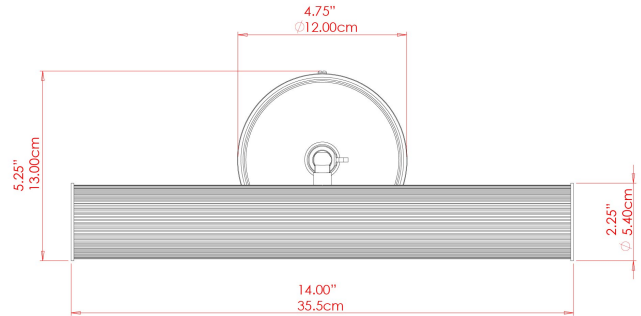

BILBURY Picture Light

MPL034ANTBRS Antique Brass

MATERIAL	Brass
HEIGHT	13cm
WIDTH DIAMETER	35.5cm
LENGTH PROJECTION	20cm
WEIGHT	0.8 kg
LAMPHOLDER	G9
MAX WATTAGE	6.5W
VOLTAGE	220/240v
IP RATING	IP20
CLASS PROTECTION	Class I
SHADE	-
FLEX BAR CHAIN LENGTH	n/a
CABLE TYPE	-

FIXING BRACKET: MLWB17

BILBURY Picture Light

MPL034ANTSLV Antique Silver

MATERIAL	Brass
HEIGHT	13cm
WIDTH DIAMETER	35.5cm
LENGTH PROJECTION	20cm
WEIGHT	0.8 kg
LAMPHOLDER	G9
MAX WATTAGE	6.5W
VOLTAGE	220/240v
IP RATING	IP20
CLASS PROTECTION	Class I
SHADE	-
FLEX BAR CHAIN LENGTH	n/a
CABLE TYPE	-

FIXING BRACKET: MLWB17

BILBURY Picture Light

MPL034PCBLK Black

MATERIAL	Brass
HEIGHT	13cm
WIDTH DIAMETER	35.5cm
LENGTH PROJECTION	20cm
WEIGHT	0.8 kg
LAMPHOLDER	G9
MAX WATTAGE	6.5W
VOLTAGE	220/240v
IP RATING	IP20
CLASS PROTECTION	Class I
SHADE	-
FLEX BAR CHAIN LENGTH	n/a
CABLE TYPE	-

FIXING BRACKET: MLWB17

BILBURY Picture Light

MPL034PCMBK Matt Black

MATERIAL	Brass
HEIGHT	13cm
WIDTH DIAMETER	35.5cm
LENGTH PROJECTION	20cm
WEIGHT	0.8 kg
LAMPHOLDER	G9
MAX WATTAGE	6.5W
VOLTAGE	220/240v
IP RATING	IP20
CLASS PROTECTION	Class I
SHADE	-
FLEX BAR CHAIN LENGTH	n/a
CABLE TYPE	-