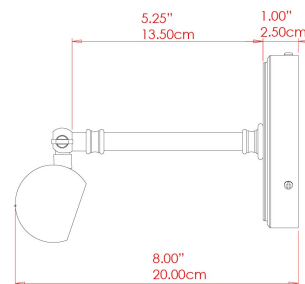

BILBURY Picture Light

MPL034ANTBRS Antique Brass

MATERIAL	Brass
HEIGHT	13cm
WIDTH DIAMETER	35.5cm
LENGTH PROJECTION	20cm
WEIGHT	0.8 kg
LAMPHOLDER	G9
MAX WATTAGE	6.5W
VOLTAGE	220/240v
IP RATING	IP20
CLASS PROTECTION	Class I
SHADE	-
FLEX BAR CHAIN LENGTH	n/a
CABLE TYPE	-

FIXING BRACKET: MLWB17

BILBURY Picture Light

MPL034ANTSLV Antique Silver

MATERIAL	Brass
HEIGHT	13cm
WIDTH DIAMETER	35.5cm
LENGTH PROJECTION	20cm
WEIGHT	0.8 kg
LAMPHOLDER	G9
MAX WATTAGE	6.5W
VOLTAGE	220/240v
IP RATING	IP20
CLASS PROTECTION	Class I
SHADE	-
FLEX BAR CHAIN LENGTH	n/a
CABLE TYPE	-

FIXING BRACKET: MLWB17

BILBURY Picture Light

MPL034PCBLK Black

MATERIAL	Brass
HEIGHT	13cm
WIDTH DIAMETER	35.5cm
LENGTH PROJECTION	20cm
WEIGHT	0.8 kg
LAMPHOLDER	G9
MAX WATTAGE	6.5W
VOLTAGE	220/240v
IP RATING	IP20
CLASS PROTECTION	Class I
SHADE	-
FLEX BAR CHAIN LENGTH	n/a
CABLE TYPE	-

FIXING BRACKET: MLWB17

BILBURY Picture Light

MPL034PCMBK Matt Black

MATERIAL	Brass
HEIGHT	13cm
WIDTH DIAMETER	35.5cm
LENGTH PROJECTION	20cm
WEIGHT	0.8 kg
LAMPHOLDER	G9
MAX WATTAGE	6.5W
VOLTAGE	220/240v
IP RATING	IP20
CLASS PROTECTION	Class I
SHADE	-
FLEX BAR CHAIN LENGTH	n/a
CABLE TYPE	-