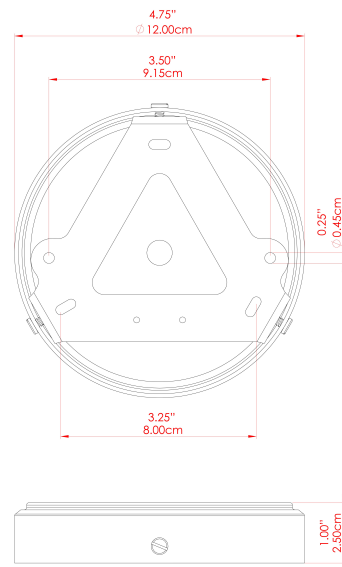

FIXING BRACKET: MLWB17

Product Notes:

1) Bulbs not included. 2) Dimensions do not include bulbs. 3) All products are individually made-to-order and therefore may differ slightly within manufacturing tolerances. 4) Cable / chain can be shortened during installation. Longer cable / chain lengths available on request. 5) Additional colour finishes may be available on request. 6) Refer to our website for a full list of terms and conditions.

WWW.MULLANLIGHTING.COM