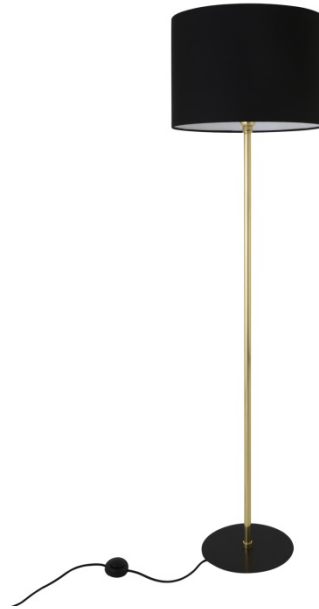

INCH

Product Code	MLFL014
Material	Brass Steel
Height	148cm 58.25"
Width/Diameter	40cm 15.75"
Projection	-
Flex/Chain Length	200cm 80"
Weight	7.220kg
Max Wattage	40W
Voltage	220/240v
Lampholder	E27 Plastic ES Edison Screw
IP Rating	IP20
Shade Code	MLFS011
Class Protection	II

Available Colour Finishes

Product Code	Colour Code	Colour Finish	Cable Colour	Inline Switch Colour
MLFL014ANTBRS	ANTBRS & PCMBK	Antique Brass & Powder Coated Matte Black	Brown Round Braided Cable	Black
MLFL014ANTSLV	ANTSLV & PCMBK	Antique Silver & Powder Coated Matte Black	Black Round Braided Cable	Black
MLFL014POLBRS	POLBRS & PCMBK	Polished Bras & Powder Coated Matte Black	Black Round Braided Cable	Black
MLFL014SATBRS	SATBRS & PCMBK	Satin Brass & Powder Coated Matte Black	Black Round Braided Cable	Black

Shade Options

Product Code	Option Code	Shade Colour
MLFS011WTE	WTE	White
MLFS011GRY	GRY	Grey
MLFS011CRM	CRM	Cream
MLFS011BLK	BLK	Black

Plug Options

Available Options	Option Code
EU Plug	EU
UK Plug	UK
UL Plug	UL