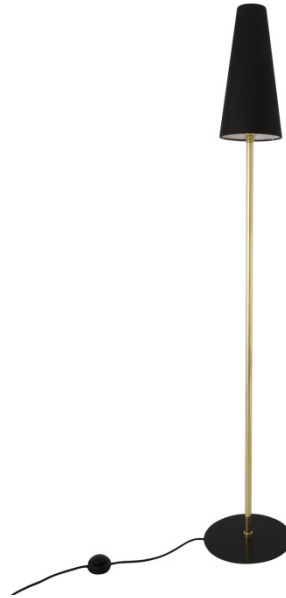

RHYL

Product Code	MLFL011
Material	Brass Steel
Height	157cm 61.80"
Width/Diameter	27cm 10.65"
Projection	-
Flex/Chain Length	200cm 80"
Weight	6.920kg
Max Wattage	40W
Voltage	220/240v
Lampholder	E27 Plastic ES Edison Screw
IP Rating	IP20
Shade Code	MLFS004
Class Protection	II

Available Colour Finishes

Product Code	Colour Code	Colour Finish	Cable Colour	Inline Switch Colour
MLFL011ANTBRS	ANTBRS & PCMBK	Antique Brass & Powder Coated Matte Black	Brown Round Braided Cable	Black
MLFL011ANTSLV	ANTSLV & PCMBK	Antique Silver & Powder Coated Matte Black	Black Round Braided Cable	Black
MLFL011POLBRS	POLBRS & PCMBK	Polished Bras & Powder Coated Matte Black	Black Round Braided Cable	Black
MLFL011SATBRS	SATBRS & PCMBK	Satin Brass & Powder Coated Matte Black	Black Round Braided Cable	Black

Shade Options

Product Code	Option Code	Shade Colour
MLFS004WTE	WTE	White
MLFS004GRY	GRY	Grey
MLFS004CRM	CRM	Cream
MLFS004BLK	BLK	Black

Plug Options

Available Options	Option Code
EU Plug	EU
UK Plug	UK
UL Plug	UL